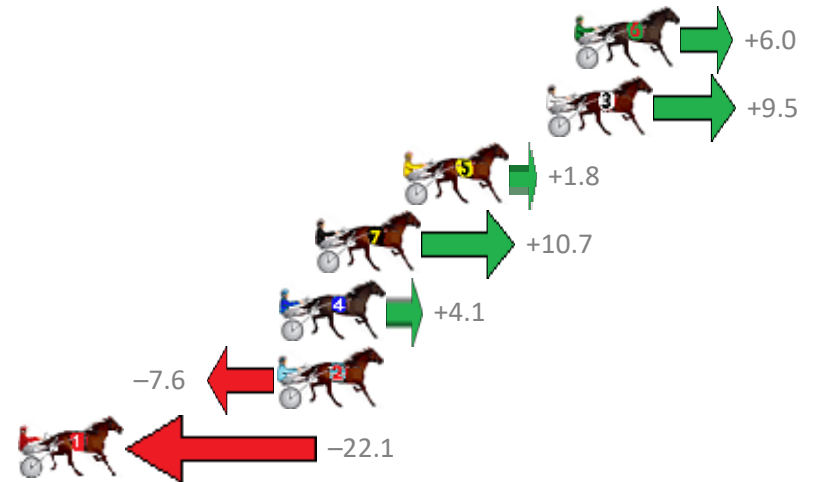

ALBION PARK Race 8 Distance 2138m

Saturday, 9 September 2017

Gross Time: 2:32.20 MileRate: 1:54.60 LeadTime: 38.30s First Qtr: 28.60s Second Qtr: 29.50s Third Qtr: 27.90s Fourth Qtr: 27.90s

No	Horse	Plc	Margin	Time	800Time (W)	400 Time (W)
6	MAJOR CAM	1	0.0m	2:32.20	55.38s (1)	27.75s (1)
3	MACH ALERT	2	1.1m	2:32.28	55.14s (1)	27.52s (1)
5	MAJESTIC MAJOR	3	6.8m	2:32.67	55.67s (0)	27.77s (0)
7	BETTORTHANSPECIAL	4	10.3m	2:32.92	55.05s (1)	27.52s (1)
4	JOYS A BABE	5	11.7m	2:33.02	55.51s (1)	27.93s (1)
2	THE SPACE INVADER	6	11.8m	2:33.02	56.33s (0)	28.42s (0)
1	ALLELUIA	7	22.1m	2:33.74	57.34s (0)	29.44s (0)

Finish Position and metres gained from 800m

Trots Sectionals
Powered by
www.pjdata.com.au
Home of PJ Trots Analyser

The Racing Queensland Board (trading as Racing Queensland) and provider are not responsible for the completeness or accuracy of any of the information contained herein, and makes no representations about its suitability for any purpose.