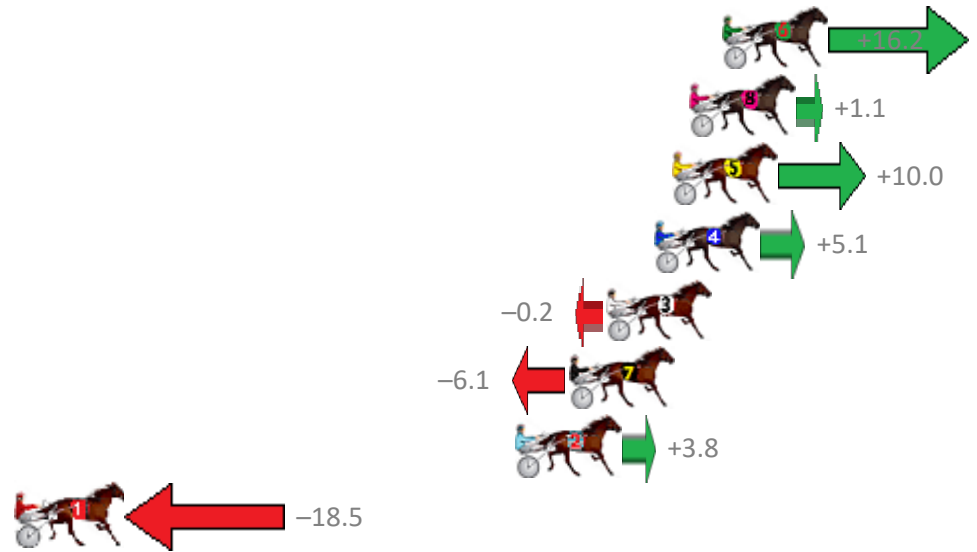

ALBION PARK Race 10 Distance 2647m

Saturday, 9 September 2017

Gross Time: 3:24.20 MileRate: 2:03.20 LeadTime: 82.10s First Qtr: 32.30s Second Qtr: 30.30s Third Qtr: 28.90s Fourth Qtr: 30.60s

No	Horse	Plc	Margin	Time	800Time (W)	400 Time (W)
6	MR MAYFLY	1	0.0m	3:24.20	58.30s (1)	29.35s (1)
8	OUR OVERANOVA	2	1.3m	3:24.30	59.42s (1)	30.44s (1)
5	SENITAS SUCCESS	3	2.0m	3:24.35	58.76s (1)	29.80s (1)
4	MONORAIL	4	2.7m	3:24.41	59.12s (1)	30.19s (1)
3	LAVROS SEGIL	5	4.6m	3:24.55	59.51s (0)	30.55s (0)
7	RELEVEN DREAM	6	6.1m	3:24.67	59.95s (0)	31.07s (0)
2	LANSBURY	7	8.2m	3:24.83	59.22s (0)	30.08s (0)
1	LYSENKO	8	56.5m	3:28.52	60.88s (0)	31.48s (0)

Finish Position and metres gained from 800m

Trots Sectionals
Powered by
www.pjdata.com.au
Home of PJ Trots Analyser

The Racing Queensland Board (trading as Racing Queensland) and provider are not responsible for the completeness or accuracy of any of the information contained herein, and makes no representations about its suitability for any purpose.