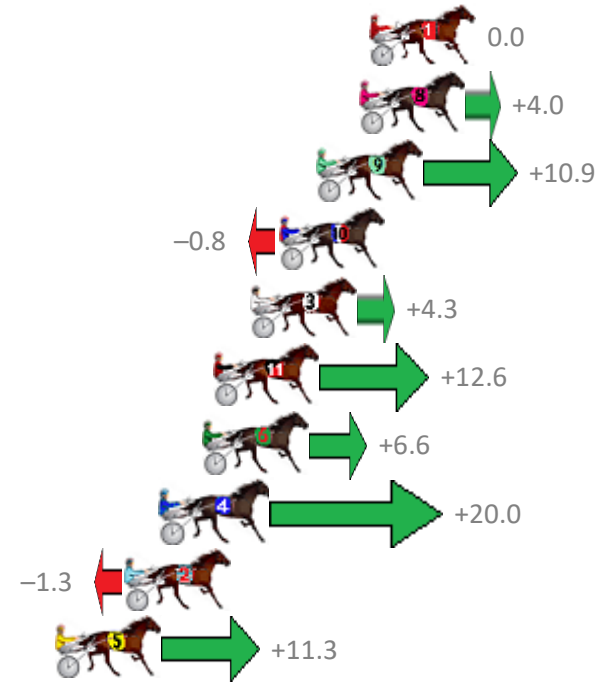

ALBION PARK Race 3 Distance 2138m

Saturday, 9 September 2017

Gross Time: 2:34.20 MileRate: 1:56.10 LeadTime: 37.70s First Qtr: 30.80s Second Qtr: 29.20s Third Qtr: 28.00s Fourth Qtr: 28.50s

No	Horse	Plc	Margin	Time	800Time (W)	400 Time (W)
1	MAX RICHTER	1	0.0m	2:34.20	56.50s (0)	28.50s (0)
8	OVERLAP	2	0.4m	2:34.23	56.22s (0)	28.20s (0)
9	WAR DAN APOLLO	3	2.1m	2:34.35	55.73s (1)	27.85s (2)
10	MUNROE	4	3.6m	2:34.46	56.56s (1)	28.61s (1)
3	MAJESTIC MACH	5	4.7m	2:34.53	56.20s (0)	28.19s (0)
11	JERRYS JET	6	6.2m	2:34.64	55.61s (1)	27.79s (2)
6	CLARKEY	7	6.6m	2:34.67	56.03s (0)	28.04s (1)
4	WESTERN BLAZE	8	8.2m	2:34.78	55.09s (1)	27.27s (1)
2	STORMFORTHEBOYS	9	9.7m	2:34.89	56.59s (1)	28.62s (1)
5	COLD IDEAL	10	12.5m	2:35.09	55.70s (1)	27.89s (2)

Finish Position and metres gained from 800m

Trots Sectionals
Powered by
www.pjdata.com.au
Home of PJ Trots Analyser

The Racing Queensland Board (trading as Racing Queensland) and provider are not responsible for the completeness or accuracy of any of the information contained herein, and makes no representations about its suitability for any purpose.