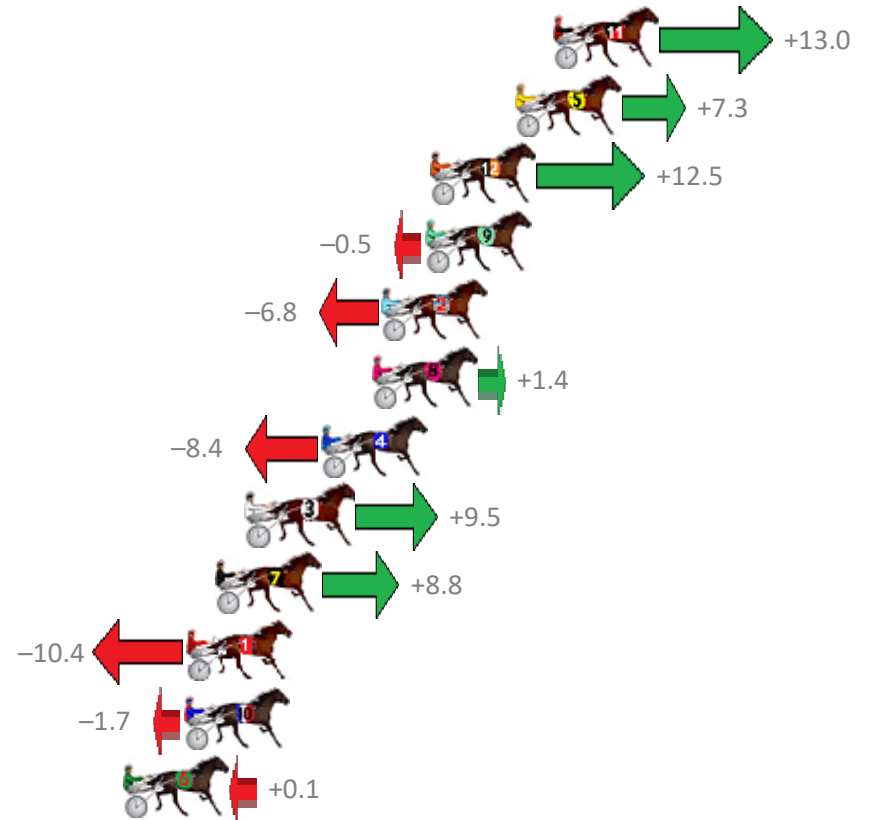

ALBION PARK Race 7 Distance 1660m

Saturday, 9 September 2017

Gross Time: 1:59.70 MileRate: 1:56.10 LeadTime: 3.40s First Qtr: 28.40s Second Qtr: 30.50s Third Qtr: 28.30s Fourth Qtr: 29.10s

No	Horse	Plc	Margin	Time	800Time (W)	400 Time (W)
11	MAJOR MONTANA	1	0.0m	1:59.70	56.47s (1)	28.14s (1)
5	THE MUSE	2	1.5m	1:59.81	56.88s (1)	28.57s (1)
12	RIVERLEIGH JEFF	3	4.9m	2:00.06	56.50s (1)	28.18s (1)
9	GLOWING COURAGE	4	5.1m	2:00.07	57.44s (1)	29.14s (1)
2	PROJECTILE	5	6.8m	2:00.19	57.89s (0)	29.59s (0)
8	FRANCO NEPIA	6	7.2m	2:00.22	57.30s (0)	28.90s (0)
4	MOONLIGHT EYRE	7	9.2m	2:00.37	58.00s (1)	29.74s (1)
3	ROCKY CARRINGTON	8	12.1m	2:00.58	56.72s (0)	28.15s (0)
7	ARCHIECANO	9	13.4m	2:00.67	56.77s (1)	28.50s (1)
1	GHOST GUM	10	14.6m	2:00.76	58.15s (0)	29.75s (0)
10	CAPTAIN CHARGE OVER	11	14.7m	2:00.77	57.52s (0)	29.02s (0)
6	JEDI SUPERSTAR	12	17.1m	2:00.94	57.39s (0)	28.87s (0)

Finish Position and metres gained from 800m

Trots Sectionals
Powered by
www.pjdata.com.au
Home of PJ Trots Analyser

The Racing Queensland Board (trading as Racing Queensland) and provider are not responsible for the completeness or accuracy of any of the information contained herein, and makes no representations about its suitability for any purpose.