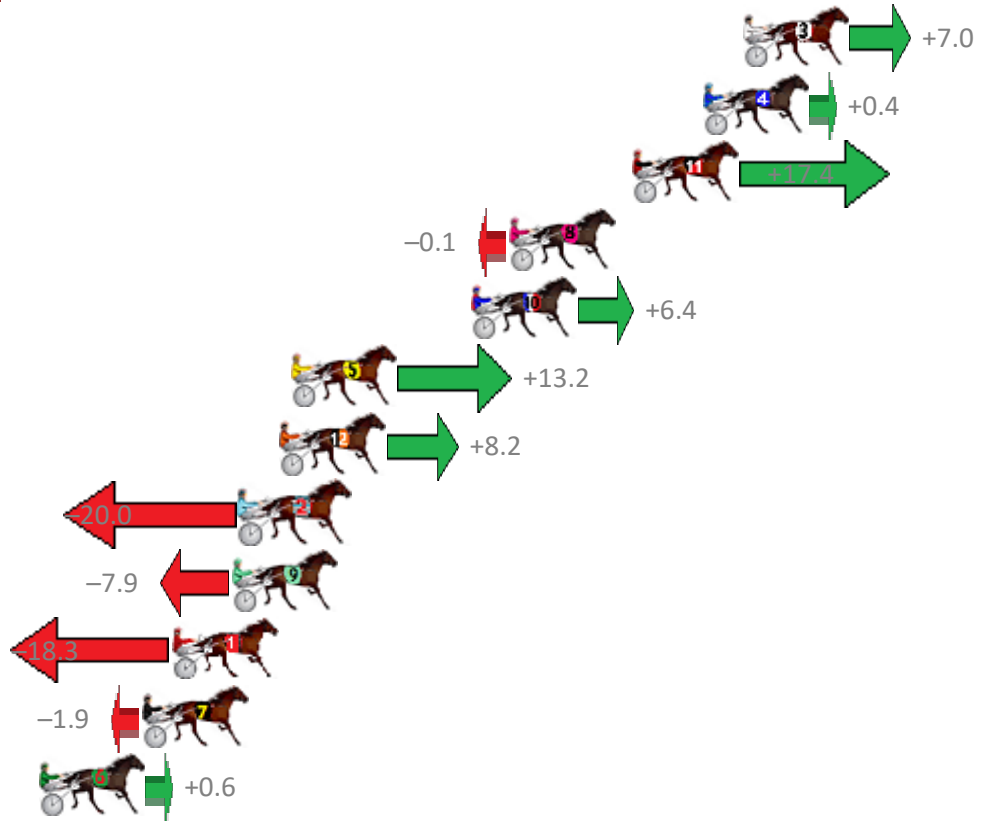

ALBION PARK Race 6 Distance 1660m

Saturday, 9 September 2017

Gross Time: 1:57.50 MileRate: 1:53.90 LeadTime: 3.50s First Qtr: 27.60s Second Qtr: 29.40s Third Qtr: 28.00s Fourth Qtr: 29.00s

NoHorse	Plc	Margin	Time	800Time (W)	400 Time (W)
3 DOLLARBILL	1	0.0m	1:57.50	56.50s (1)	28.62s (1)
4 POMPIDOU	2	1.6m	1:57.62	56.97s (1)	29.12s (1)
11 SPORTS CHATON	3	4.4m	1:57.82	55.76s (1)	28.25s (2)
8 PASSIONATE FELLA	4	9.3m	1:58.17	57.01s (0)	28.96s (1)
10 LONG ROAD TO FAME	5	10.8m	1:58.28	56.54s (1)	28.75s (1)
5 RUATO BAY	6	18.0m	1:58.81	56.06s (1)	28.67s (1)
12 NOLONGA YOUR CHOIC	7	18.4m	1:58.83	56.42s (1)	28.80s (2)
2 CORRINYAH CONMAN	8	20.0m	1:58.95	58.42s (0)	30.26s (0)
9 BACK PAGE NEWS	9	20.3m	1:58.97	57.56s (1)	28.53s (3)
1 CRUISIN CARL	10	22.7m	1:59.15	58.30s (0)	30.04s (0)
7 STEVEEJAY	11	23.9m	1:59.23	57.14s (0)	29.18s (0)
6 FIERY BLUE CHIP	12	30.6m	1:59.72	56.96s (0)	29.29s (0)

Finish Position and metres gained from 800m

Trots Sectionals
Powered by
www.pjdata.com.au
Home of PJ Trots Analyser

The Racing Queensland Board (trading as Racing Queensland) and provider are not responsible for the completeness or accuracy of any of the information contained herein, and makes no representations about its suitability for any purpose.