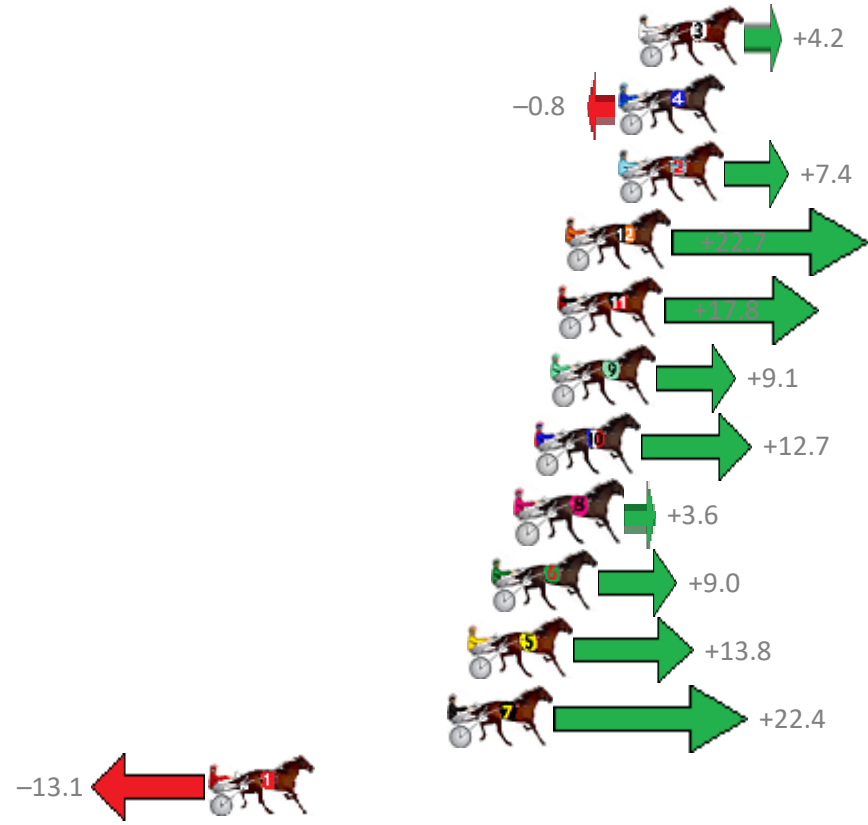

ALBION PARK Race 2 Distance 1660m

Saturday, 9 September 2017

Gross Time: 1:58.00 MileRate: 1:54.40 LeadTime: 3.50s First Qtr: 27.40s Second Qtr: 30.00s Third Qtr: 28.00s Fourth Qtr: 29.10s

No Horse	Plc	Margin	Time	800Time (W)	400 Time (W)
3 THE SMILER	1	0.0m	1:58.00	56.80s (0)	28.79s (0)
4 COMPLY OR DIE	2	0.8m	1:58.06	57.16s (0)	29.16s (0)
2 INA GREAT PLACE	3	0.8m	1:58.06	56.57s (1)	28.62s (2)
12 OUR PACQUIAO	4	2.9m	1:58.21	55.48s (1)	27.84s (2)
11 FLOYD MAYWEATHER	5	3.2m	1:58.23	55.83s (1)	28.17s (2)
9 RORY MACH	6	3.5m	1:58.25	56.45s (1)	28.53s (1)
10 SICILIAN SLUMBER	7	4.1m	1:58.30	56.19s (1)	28.54s (2)
8 RUBYS BAD BOY	8	4.8m	1:58.35	56.84s (0)	28.82s (0)
6 CHILLA BREEZE	9	5.8m	1:58.42	56.46s (0)	28.59s (0)
5 EPIRUS BOY	10	6.8m	1:58.49	56.12s (0)	28.34s (0)
7 MAJOR KIWI	11	7.6m	1:58.55	55.50s (1)	27.88s (2)
1 SHAREAPASSION	12	17.1m	1:59.24	58.04s (1)	30.13s (1)

Finish Position and metres gained from 800m

Trots Sectionals
Powered by
www.pjdata.com.au
Home of PJ Trots Analyser

The Racing Queensland Board (trading as Racing Queensland) and provider are not responsible for the completeness or accuracy of any of the information contained herein, and makes no representations about its suitability for any purpose.