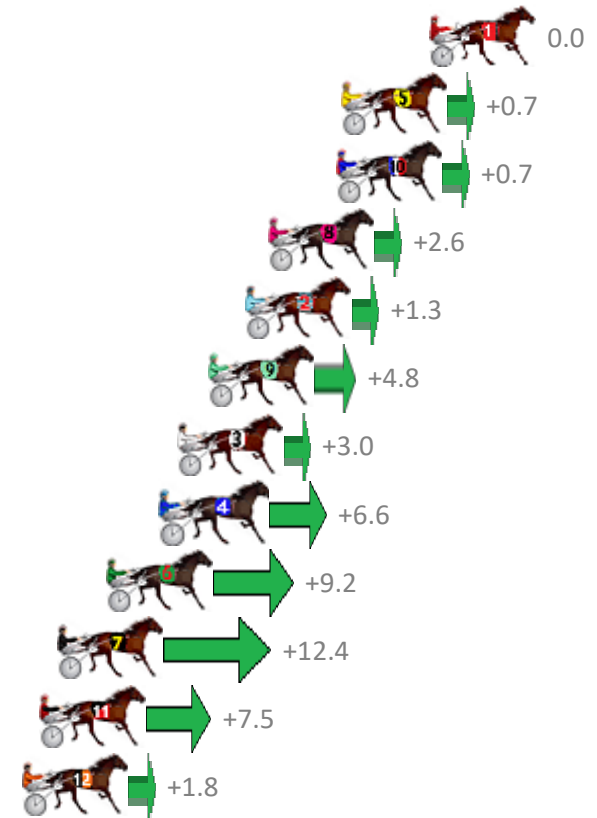

ALBION PARK Race 9 Distance 1660m

Saturday, 9 September 2017

Gross Time: 2:01.70 MileRate: 1:58.00 LeadTime: 3.40s First Qtr: 28.80s Second Qtr: 32.80s Third Qtr: 28.50s Fourth Qtr: 28.20s

No Horse	Plc	Margin	Time	800Time (W)	400 Time (W)
1 ZARAS DELIGHT	1	0.0m	2:01.70	56.70s (0)	28.20s (0)
5 KATNISS	2	3.5m	2:01.95	56.65s (0)	28.15s (0)
10 FIREBBY	3	3.7m	2:01.96	56.65s (1)	28.28s (1)
8 GLENFERRIE BABY	4	6.4m	2:02.15	56.52s (0)	28.03s (0)
2 ONE TO TANGO	5	7.3m	2:02.21	56.61s (1)	28.21s (1)
9 KALINDA	6	8.8m	2:02.32	56.36s (0)	27.85s (0)
3 BLAZING VC	7	10.0m	2:02.40	56.49s (1)	28.06s (1)
4 AUSSIE VISTA	8	10.6m	2:02.45	56.23s (2)	28.38s (2)
6 ASHLEYS ANGEL	9	12.8m	2:02.60	56.05s (1)	28.23s (2)
7 MISS CATALINA	10	14.8m	2:02.74	55.82s (1)	27.97s (2)
11 ROCKIN RICHES	11	15.5m	2:02.79	56.17s (0)	28.05s (1)
12 CALL ME YOURS	12	16.2m	2:02.84	56.57s (0)	28.04s (0)

Finish Position and metres gained from 800m

Trots Sectionals
Powered by
www.pjdata.com.au
Home of PJ Trots Analyser

The Racing Queensland Board (trading as Racing Queensland) and provider are not responsible for the completeness or accuracy of any of the information contained herein, and makes no representations about its suitability for any purpose.