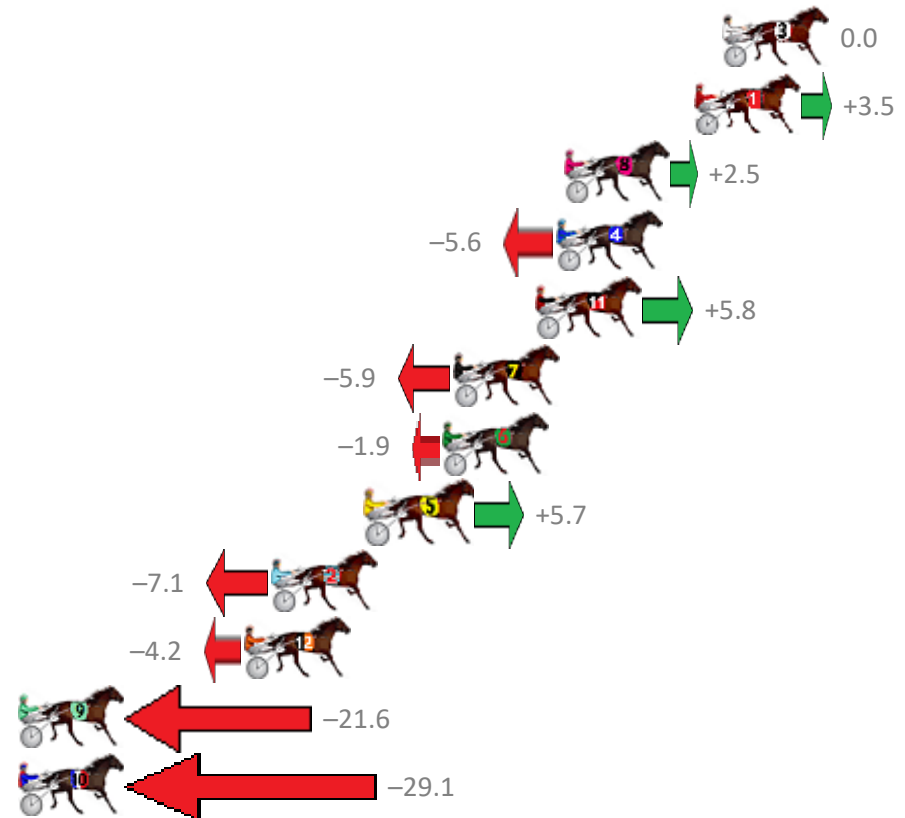

ALBION PARK Race 4 Distance 1660m

Saturday, 9 September 2017

Gross Time: 1:57.70 MileRate: 1:54.10 LeadTime: 3.60s First Qtr: 28.50s Second Qtr: 29.60s Third Qtr: 28.00s Fourth Qtr: 28.00s

NoHorse	Plc	Margin	Time	800Time (W)	400 Time (W)
3 MONTANA FALCON	1	0.0m	1:57.70	56.00s (0)	28.00s (0)
1 BETTOR THAN BEST	2	1.1m	1:57.78	55.76s (0)	27.74s (0)
8 WITHALOTOFLUCK	3	6.3m	1:58.14	55.83s (0)	27.83s (0)
4 COUNTDOWN	4	6.6m	1:58.16	56.39s (1)	28.28s (1)
11 LIKEALLOFUS	5	7.4m	1:58.22	55.59s (0)	27.51s (0)
7 MAJORS BLUE JEAN	6	10.7m	1:58.45	56.41s (1)	28.29s (1)
6 REMEMBER RUBY	7	11.1m	1:58.48	56.13s (1)	28.01s (1)
5 LENNY THE LEGEND	8	14.1m	1:58.69	55.60s (1)	27.78s (2)
2 DIESEL SHANNON	9	17.9m	1:58.95	56.50s (2)	28.90s (2)
12 FOURS ENUF TAS	10	19.0m	1:59.03	56.29s (1)	28.45s (2)
9 ROYAL JACQUARD	11	41.8m	2:00.63	57.51s (0)	29.57s (0)
10 PROBY ONE	12	69.1m	2:02.54	58.04s (0)	29.34s (0)

Finish Position and metres gained from 800m

Trots Sectionals
Powered by
www.pjdata.com.au
Home of PJ Trots Analyser

The Racing Queensland Board (trading as Racing Queensland) and provider are not responsible for the completeness or accuracy of any of the information contained herein, and makes no representations about its suitability for any purpose.