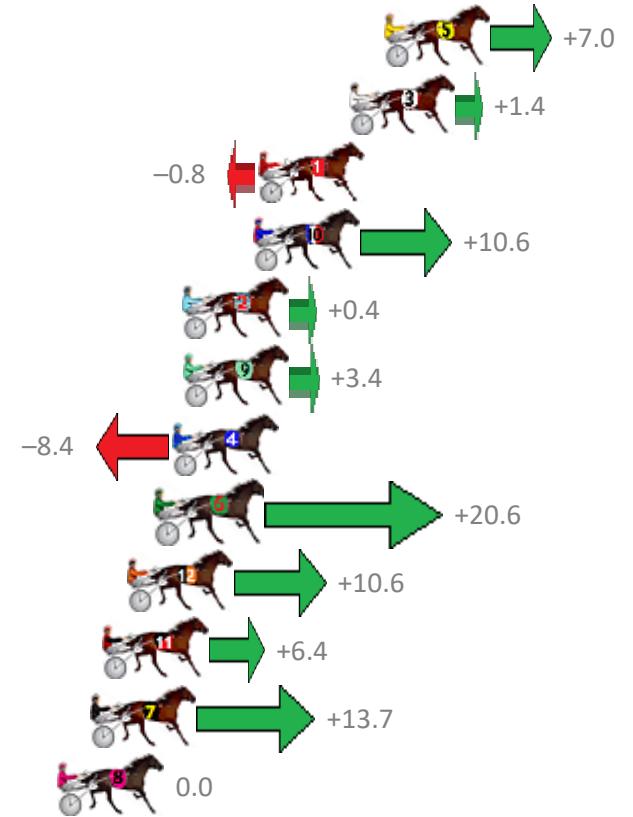

ALBION PARK Race 1 Distance 1660m

Saturday, 9 September 2017

Gross Time: 1:57.30 MileRate: 1:53.70 LeadTime: 3.50s First Qtr: 27.30s Second Qtr: 30.00s Third Qtr: 28.20s Fourth Qtr: 28.30s

NoHorse	Plc	Margin	Time	800Time (W)	400 Time (W)
5 JESTER OH JESTER	1	0.0m	1:57.30	56.01s (1)	27.88s (1)
3 WRITTEN IN RED	2	1.4m	1:57.40	56.40s (1)	28.27s (1)
1 THE SHADY ONE	3	5.0m	1:57.65	56.56s (0)	28.29s (0)
10 IM JOHNNY JET	4	5.2m	1:57.67	55.75s (1)	27.68s (1)
2 PHILANDERER	5	8.0m	1:57.87	56.47s (0)	28.20s (0)
9 DRIVE THE DREAM	6	8.0m	1:57.87	56.26s (1)	28.19s (2)
4 MISTER ELEGANT	7	8.4m	1:57.89	57.09s (0)	28.89s (0)
6 MACHIN OUT	8	9.0m	1:57.94	55.05s (1)	27.65s (1)
12 ANNIKA MAGIC	9	10.2m	1:58.02	55.75s (1)	28.09s (3)
11 DEANO ROBYN	10	11.2m	1:58.09	56.05s (0)	27.79s (0)
7 GUYS BETTOR BET	11	11.7m	1:58.13	55.53s (1)	27.88s (2)
8 BETTABE PERFECT	12	13.0m	1:58.22	56.50s (0)	28.23s (0)

Finish Position and metres gained from 800m

Trots Sectionals
Powered by
www.pjdata.com.au
Home of PJ Trots Analyser

The Racing Queensland Board (trading as Racing Queensland) and provider are not responsible for the completeness or accuracy of any of the information contained herein, and makes no representations about its suitability for any purpose.