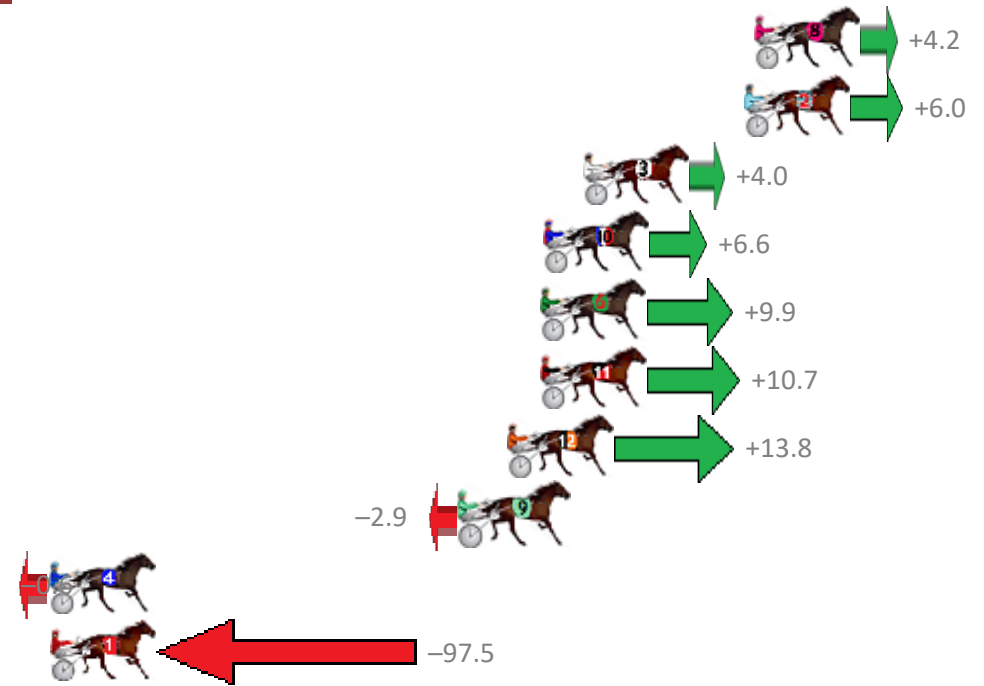

ALBION PARK Race 5 Distance 1660m

Saturday, 9 September 2017

Gross Time: 1:57.90 MileRate: 1:54.30 LeadTime: 3.50s First Qtr: 27.90s Second Qtr: 28.80s Third Qtr: 29.10s Fourth Qtr: 28.60s

No	Horse	Plc	Margin	Time	800Time (W)	400 Time (W)
8	KARLOO TEN SEVENTY	1	0.0m	1:57.90	57.40s (0)	28.30s (0)
2	BORDER CROSS	2	0.4m	1:57.93	57.27s (1)	28.63s (0)
3	MAGOOGAN	3	6.8m	1:58.39	57.41s (1)	28.87s (1)
10	ALTA SURREAL	4	8.4m	1:58.50	57.22s (1)	28.69s (2)
6	WIN OR DIE	5	8.5m	1:58.51	56.99s (0)	28.11s (1)
11	CHAPTER ONE	6	8.5m	1:58.51	56.93s (1)	28.18s (2)
12	PANTHEON	7	9.8m	1:58.60	56.70s (1)	29.10s (2)
9	SURFACE TO AIR	8	11.7m	1:58.74	57.91s (0)	28.69s (1)
4	SMILING ARMADA	9	28.4m	1:59.93	57.74s (1)	29.70s (3)
1	THE ENDEAVOUR	10	97.5m	2:04.87	64.73s (0)	34.66s (0)

Finish Position and metres gained from 800m

Trots Sectionals
Powered by
www.pjdata.com.au
Home of PJ Trots Analyser

The Racing Queensland Board (trading as Racing Queensland) and provider are not responsible for the completeness or accuracy of any of the information contained herein, and makes no representations about its suitability for any purpose.