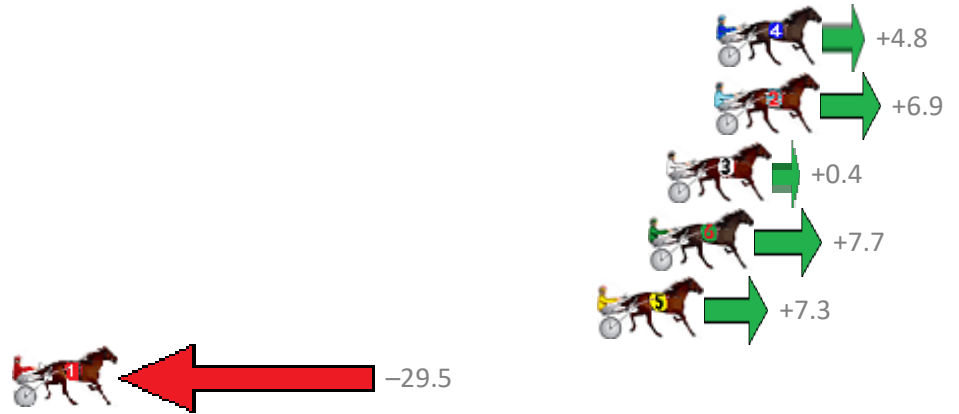

Redcliffe Race 4 Distance 2040m

Thursday, 19 October 2017

Gross Time: 2:32.40 MileRate: 2:00.20 LeadTime: 31.60s First Qtr: 30.80s Second Qtr: 30.80s Third Qtr: 29.60s Fourth Qtr: 29.60s

No Horse	Plc	Margin	Time	800Time (W)	400 Time (W)
4 CHANG MAI	1	0.0m	2:32.40	58.84s (0)	28.74s (0)
2 JAKES A JOY	2	0.1m	2:32.41	58.69s (1)	29.58s (1)
3 MY AJAYE	3	2.0m	2:32.55	59.17s (1)	29.75s (0)
6 TARIN KOWT	4	2.7m	2:32.60	58.63s (0)	29.28s (1)
5 ROCKWITH THEDEVIL	5	4.7m	2:32.75	58.66s (1)	29.76s (2)
1 SLIPASLYGRIN	6	29.5m	2:34.58	61.38s (0)	31.29s (0)

Finish Position and metres gained from 800m

The Racing Queensland Board (trading as Racing Queensland) and provider are not responsible for the completeness or accuracy of any of the information contained herein, and makes no representations about its suitability for any purpose.