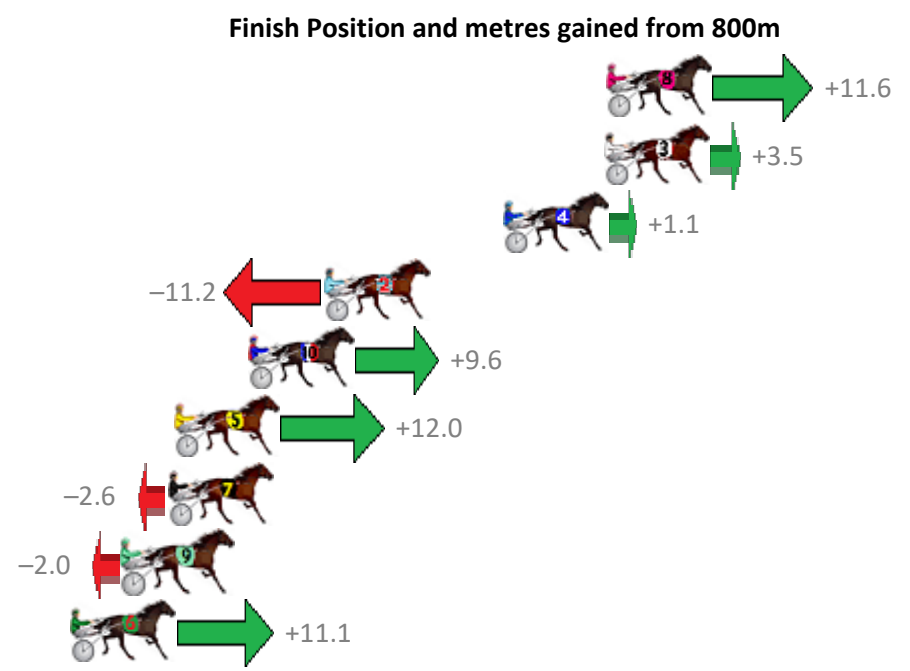

Redcliffe Race 1 Distance 1780m

Thursday, 19 October 2017

Gross Time: 2:14.90 MileRate: 2:02.00 LeadTime: 11.40s First Qtr: 32.20s Second Qtr: 30.70s Third Qtr: 30.20s Fourth Qtr: 30.40s

No	Horse	Plc	Margin	Time	800Time (W)	400 Time (W)
8	WILD ABOUT TOWN	1	0.0m	2:14.90	59.72s (1)	29.97s (1)
3	KID CALVERT	2	0.1m	2:14.91	60.33s (1)	30.38s (1)
4	HOT DOGMA	3	4.1m	2:15.21	60.52s (0)	30.36s (0)
2	NIKOLO	4	11.2m	2:15.75	61.45s (0)	31.25s (0)
10	GONE BUST	5	14.2m	2:15.98	59.87s (1)	30.96s (2)
5	RAYONG PRINCESS	6	17.2m	2:16.21	59.69s (1)	30.80s (2)
7	LIZ AU BETTY	7	17.4m	2:16.22	60.80s (0)	30.98s (0)
9	SAKOY	8	19.2m	2:16.36	60.75s (1)	31.04s (1)
6	SPARK OF GLORY	9	21.3m	2:16.52	59.76s (0)	30.89s (0)