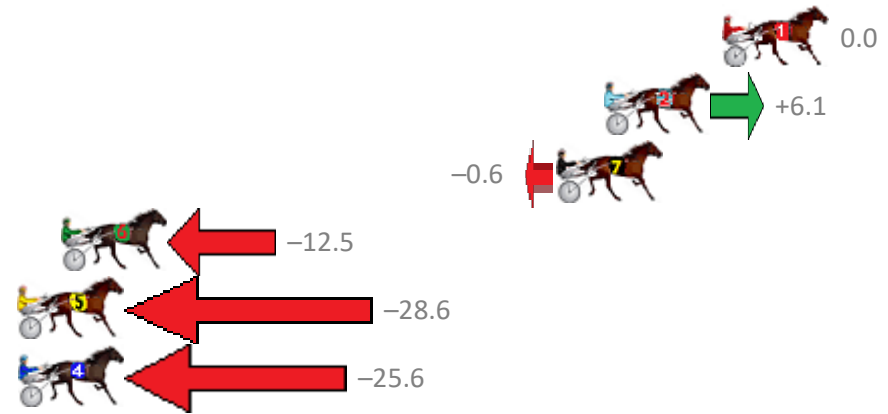

Redcliffe Race 6 Distance 2280m

Thursday, 19 October 2017

Gross Time: 2:46.00 MileRate: 1:57.10 LeadTime: 50.00s First Qtr: 28.90s Second Qtr: 29.70s Third Qtr: 28.60s Fourth Qtr: 28.80s

No	Horse	Plc	Margin	Time	800Time (W)	400 Time (W)
1	CONTROVERSIAL	1	0.0m	2:46.00	57.40s (0)	28.80s (0)
2	KETUT	2	4.7m	2:46.34	56.96s (0)	28.35s (0)
7	USANE FLASH	3	6.6m	2:46.48	57.44s (0)	28.81s (0)
6	REMEMBER THEM	4	26.3m	2:47.89	58.30s (1)	29.44s (3)
5	APPLAUSE	5	33.0m	2:48.38	59.45s (1)	30.24s (1)
4	LIGHTING COLONY	6	34.8m	2:48.51	59.24s (1)	30.02s (2)

Finish Position and metres gained from 800m

Trots Sectionals
Powered by
www.pjdata.com.au
Home of PJ Trots Analyser