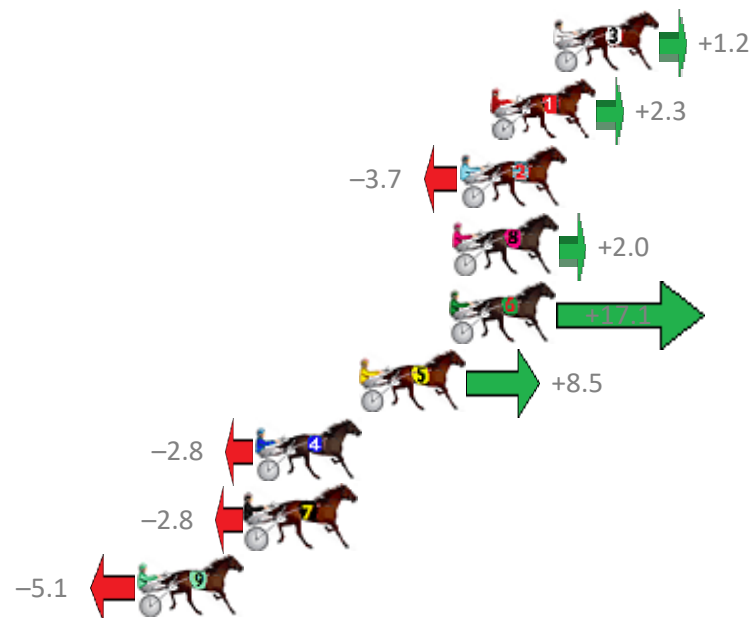

Redcliffe Race 3 Distance 1780m

Thursday, 19 October 2017

Gross Time: 2:16.00 MileRate: 2:02.90 LeadTime: 11.70s First Qtr: 32.10s Second Qtr: 33.00s Third Qtr: 30.00s Fourth Qtr: 29.20s

No	Horse	Plc	Margin	Time	800Time (W)	400 Time (W)
3	LEO THE LION	1	0.0m	2:16.00	59.11s (1)	29.13s (1)
1	IDEAL HOLMBOY	2	2.5m	2:16.18	59.03s (0)	29.00s (0)
2	ATOM RANGER	3	3.7m	2:16.27	59.47s (0)	29.47s (0)
8	SPLASH OF GOLD	4	4.0m	2:16.29	59.05s (1)	29.08s (1)
6	NICKY MATTGREGOR	5	4.1m	2:16.30	57.93s (1)	28.26s (0)
5	MINI MIRACLE	6	7.7m	2:16.56	58.57s (1)	28.65s (1)
4	LIVING FREE	7	11.8m	2:16.86	59.41s (2)	29.67s (2)
7	OUR MAGIC MOLLY	8	12.2m	2:16.89	59.41s (0)	29.38s (0)
9	SNOGARD	9	16.5m	2:17.20	59.58s (1)	29.66s (1)

Finish Position and metres gained from 800m

Trots Sectionals
Powered by
www.pjdata.com.au
Home of PJ Trots Analyser

The Racing Queensland Board (trading as Racing Queensland) and provider are not responsible for the completeness or accuracy of any of the information contained herein, and makes no representations about its suitability for any purpose.