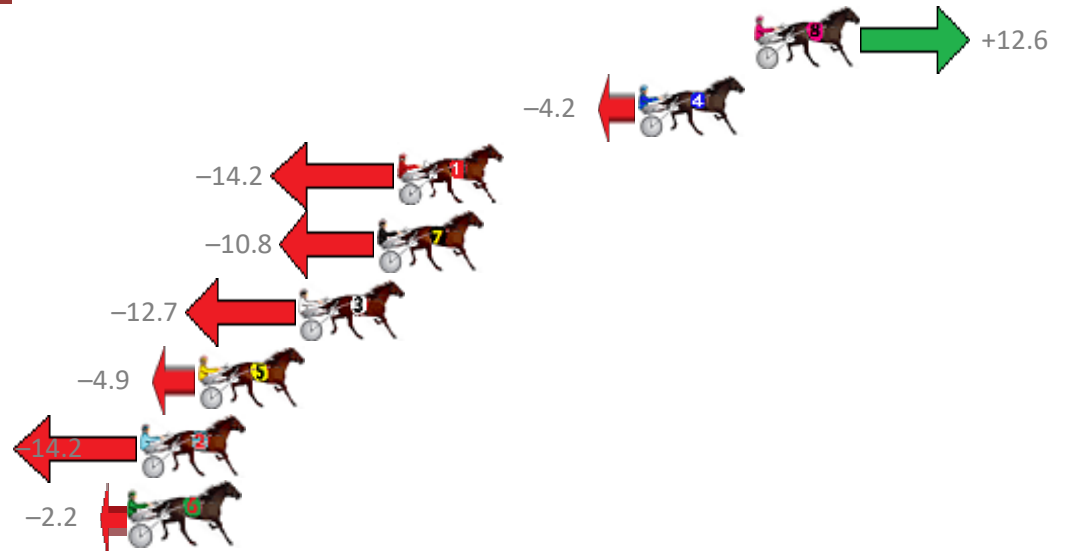

Redcliffe Race 7 Distance 1780m

Thursday, 19 October 2017

Gross Time: 2:11.20 MileRate: 1:58.60 LeadTime: 11.50s First Qtr: 30.20s Second Qtr: 32.30s Third Qtr: 28.90s Fourth Qtr: 28.30s

No	Horse	Plc	Margin	Time	800Time (W)	400 Time (W)
8	NUI TOC TIEN	1	0.0m	2:11.20	56.30s (2)	28.30s (2)
4	RARING TO GO	2	4.6m	2:11.53	57.50s (1)	28.48s (1)
1	PROJECTILE	3	14.2m	2:12.20	58.22s (0)	29.11s (0)
7	LISAS LAWYER	4	15.0m	2:12.26	57.97s (0)	28.80s (0)
3	YANKEE STRUTTER	5	18.1m	2:12.48	58.11s (1)	29.07s (1)
5	CHILLA BREEZE	6	22.1m	2:12.76	57.55s (2)	29.40s (2)
2	BLACK BELT	7	24.4m	2:12.93	58.22s (1)	29.06s (0)
6	OUR PEPPERJACK	8	24.8m	2:12.95	57.36s (1)	29.15s (1)

Finish Position and metres gained from 800m

Trots Sectionals
Powered by
www.pjdata.com.au
Home of PJ Trots Analyser

The Racing Queensland Board (trading as Racing Queensland) and provider are not responsible for the completeness or accuracy of any of the information contained herein, and makes no representations about its suitability for any purpose.