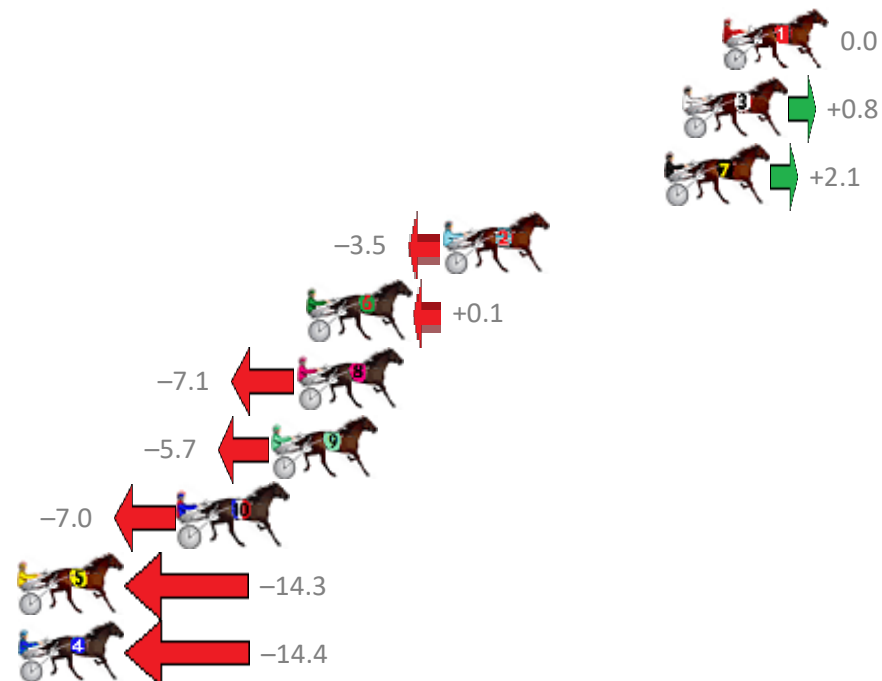

Redcliffe Race 5 Distance 1780m

Thursday, 19 October 2017

Gross Time: 2:12.80 MileRate: 2:00.10 LeadTime: 11.60s First Qtr: 32.30s Second Qtr: 31.70s Third Qtr: 28.90s Fourth Qtr: 28.30s

No	Horse	Plc	Margin	Time	800Time (W)	400 Time (W)
1	MIRACLESDOAPPEN	1	0.0m	2:12.80	57.20s (0)	28.30s (0)
3	HEAVENS HINT	2	1.6m	2:12.91	57.14s (1)	28.33s (1)
7	LEVI JADE	3	2.3m	2:12.96	57.05s (0)	28.14s (0)
2	FLASHING GOOD TIME	4	11.1m	2:13.59	57.45s (1)	28.55s (1)
6	BOB GAGE	5	16.5m	2:13.97	57.19s (1)	28.29s (1)
8	WEBBY VANDERQUACK	6	16.9m	2:14.00	57.71s (0)	28.79s (0)
9	LYNCHMAN	7	17.9m	2:14.07	57.61s (1)	28.76s (2)
10	SCOTT TOM	8	21.6m	2:14.33	57.70s (0)	28.78s (0)
5	HEZ TO BLAME	9	33.5m	2:15.17	58.22s (0)	29.26s (0)
4	ANDIAMO EL FERRARI	10	35.6m	2:15.32	58.23s (1)	29.28s (1)

Finish Position and metres gained from 800m

Trots Sectionals
Powered by
www.pjdata.com.au
Home of PJ Trots Analyser

The Racing Queensland Board (trading as Racing Queensland) and provider are not responsible for the completeness or accuracy of any of the information contained herein, and makes no representations about its suitability for any purpose.