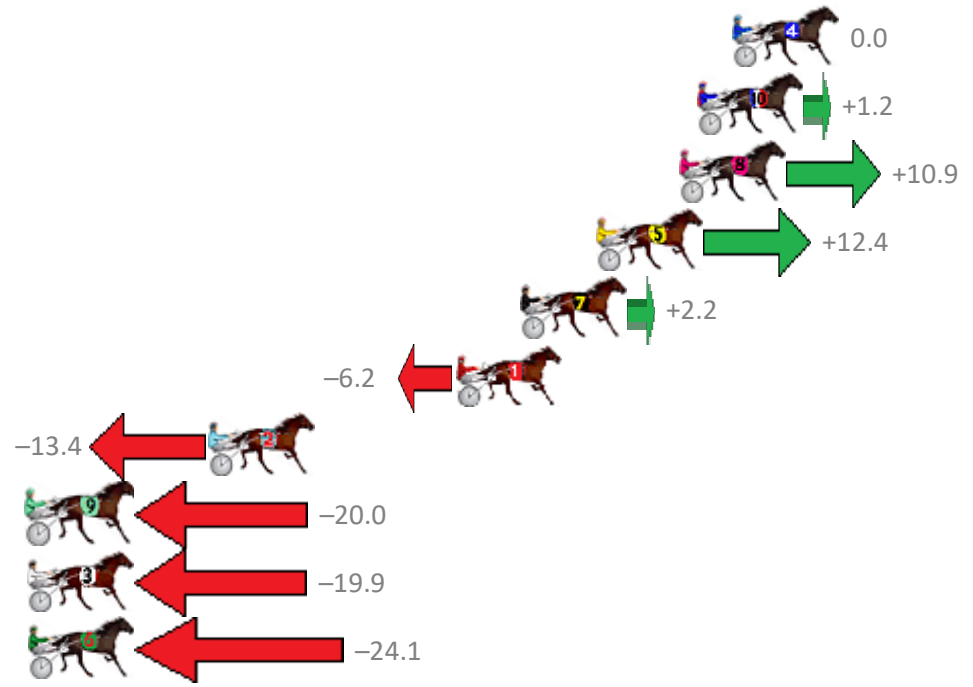

Redcliffe Race 7 Distance 2040m

Thursday, 16 November 2017

Gross Time: 2:32.90 MileRate: 2:00.60 LeadTime: 31.90s First Qtr: 31.90s Second Qtr: 30.30s Third Qtr: 29.30s Fourth Qtr: 29.50s

No	Horse	Plc	Margin	Time	800Time (W)	400 Time (W)
4	THE NEXT STAR	1	0.0m	2:32.90	58.80s (0)	29.50s (0)
10	FIRE ONE	2	1.4m	2:33.00	58.71s (1)	29.32s (1)
8	COME OUT AND PLAY	3	2.1m	2:33.05	58.00s (1)	28.74s (2)
5	SNAKES N LADDERS	4	5.4m	2:33.30	57.89s (1)	28.64s (2)
7	ARCHIECANO	5	8.4m	2:33.52	58.64s (0)	29.37s (0)
1	WHAT A FLIGHT	6	11.0m	2:33.71	59.26s (0)	29.91s (0)
2	IDEAL HOLMBOY	7	20.8m	2:34.43	59.78s (1)	30.19s (1)
9	JULIA MAC	8	36.2m	2:35.57	60.27s (0)	31.02s (0)
3	ULTIMATE ATTACK	9	41.5m	2:35.96	60.26s (0)	31.04s (0)
6	NOTTELLINYA	10	47.3m	2:36.39	60.57s (1)	31.16s (1)

Finish Position and metres gained from 800m

Trots Sectionals
Powered by
www.pjdata.com.au
Home of PJ Trots Analyser

The Racing Queensland Board (trading as Racing Queensland) and provider are not responsible for the completeness or accuracy of any of the information contained herein, and makes no representations about its suitability for any purpose.