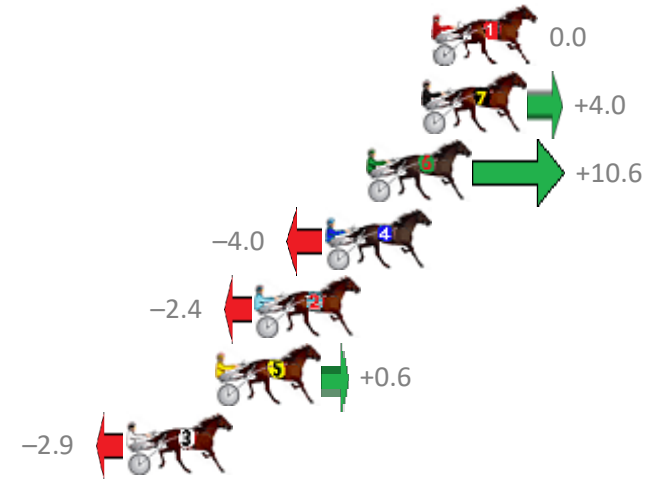

Redcliffe Race 1 Distance 1780m

Thursday, 16 November 2017

Gross Time: 2:16.10 MileRate: 2:03.00 LeadTime: 12.40s First Qtr: 32.00s Second Qtr: 32.60s Third Qtr: 30.40s Fourth Qtr: 28.70s

No	Horse	Plc	Margin	Time	800Time (W)	400 Time (W)
1	BEEF CITY BLAZE	1	0.0m	2:16.10	59.10s (0)	28.70s (0)
7	OPONONIS BLISS	2	0.4m	2:16.13	58.80s (0)	28.37s (0)
6	FEEL THE REIGN	3	2.6m	2:16.29	58.32s (2)	28.79s (2)
4	MISS COSTALOT	4	4.2m	2:16.40	59.40s (1)	28.92s (1)
2	ELUSIVE PROMISE	5	7.0m	2:16.60	59.28s (1)	28.74s (1)
5	GROOVY MISS ANNIE	6	8.6m	2:16.72	59.06s (0)	28.57s (0)
3	JAKES ARK	7	12.1m	2:16.97	59.31s (1)	28.95s (2)

Finish Position and metres gained from 800m

Trots Sectionals
Powered by
www.pjdata.com.au
Home of PJ Trots Analyser

The Racing Queensland Board (trading as Racing Queensland) and provider are not responsible for the completeness or accuracy of any of the information contained herein, and makes no representations about its suitability for any purpose.