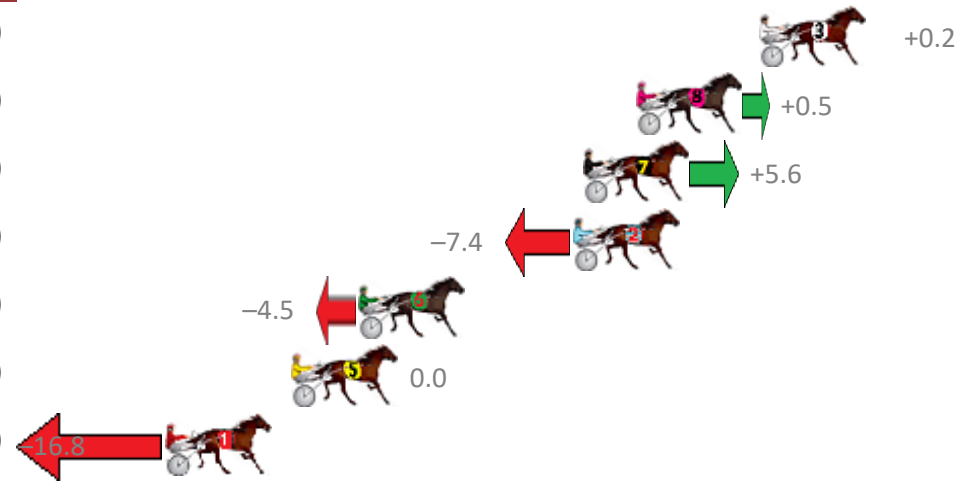

Redcliffe Race 2 Distance 1780m

Thursday, 16 November 2017

Gross Time: 2:15.20 MileRate: 2:02.20 LeadTime: 12.40s First Qtr: 32.70s Second Qtr: 30.80s Third Qtr: 29.30s Fourth Qtr: 30.00s

No Horse	Plc	Margin	Time	800Time (W)	400 Time (W)
3 SHERIFF JUJON	1	0.0m	2:15.20	59.29s (0)	30.00s (0)
8 RAYONG PRINCESS	2	4.9m	2:15.57	59.26s (1)	29.80s (2)
7 OUR MAGIC MOLLY	3	7.0m	2:15.72	58.88s (0)	29.70s (1)
2 GRIZZLY MONTANA	4	7.4m	2:15.75	59.85s (1)	30.41s (1)
6 MAYWYNS MODEL	5	15.9m	2:16.39	59.63s (1)	30.07s (2)
5 NIKOLO	6	18.6m	2:16.60	59.30s (0)	29.95s (0)
1 OURKYMBEAU	7	23.6m	2:16.97	60.55s (0)	31.26s (0)

Finish Position and metres gained from 800m

Trots Sectionals
Powered by
www.pjdata.com.au
Home of PJ Trots Analyser

The Racing Queensland Board (trading as Racing Queensland) and provider are not responsible for the completeness or accuracy of any of the information contained herein, and makes no representations about its suitability for any purpose.