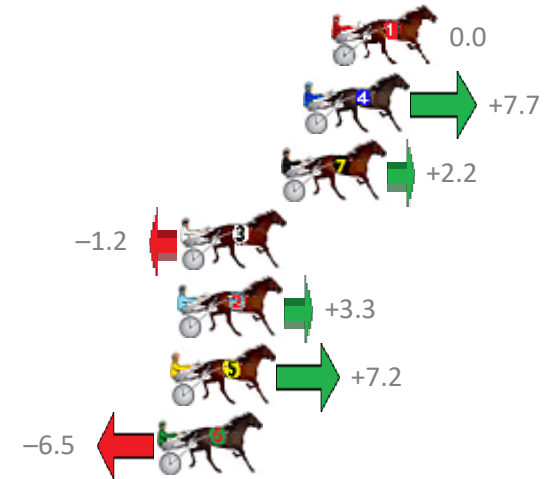

Redcliffe Race 5 Distance 2280m

Thursday, 16 November 2017

Gross Time: 2:53.20 MileRate: 2:02.30 LeadTime: 51.80s First Qtr: 32.20s Second Qtr: 31.10s Third Qtr: 28.90s Fourth Qtr: 29.20s

No	Horse	Plc	Margin	Time	800Time (W)	400 Time (W)
1	MAJOR MOMENT	1	0.0m	2:53.20	58.10s (0)	29.20s (0)
4	RORY MACH	2	1.1m	2:53.28	57.54s (0)	28.64s (0)
7	CHANG MAI	3	2.0m	2:53.35	57.94s (0)	29.02s (0)
3	MONTCALM	4	6.0m	2:53.64	58.19s (1)	29.08s (1)
2	BETTOR THAN BEST	5	6.1m	2:53.65	57.86s (1)	29.32s (2)
5	MISTER ELEGANT	6	6.4m	2:53.67	57.58s (2)	29.02s (2)
6	REIGN OF FEAR	7	6.9m	2:53.70	58.57s (1)	29.47s (1)

Finish Position and metres gained from 800m

Trots Sectionals
Powered by
www.pjdata.com.au
Home of PJ Trots Analyser

The Racing Queensland Board (trading as Racing Queensland) and provider are not responsible for the completeness or accuracy of any of the information contained herein, and makes no representations about its suitability for any purpose.