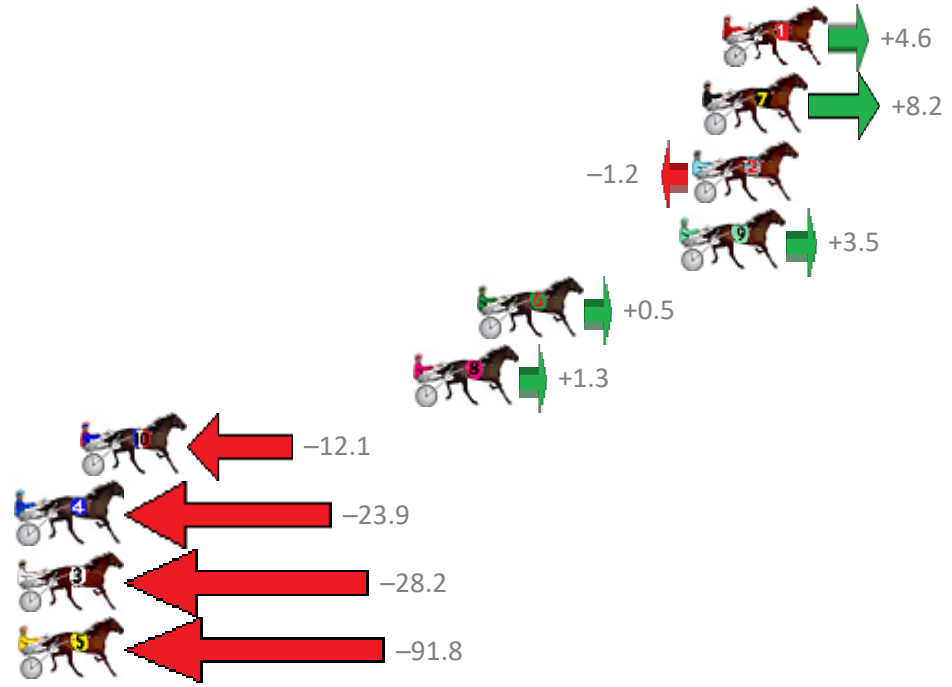

Redcliffe Race 6 Distance 1780m

Thursday, 16 November 2017

Gross Time: 2:11.30 MileRate: 1:58.70 LeadTime: 11.30s First Qtr: 29.00s Second Qtr: 31.60s Third Qtr: 29.50s Fourth Qtr: 29.90s

No	Horse	Plc	Margin	Time	800Time (W)	400 Time (W)
1	TARIN KOWT	1	0.0m	2:11.30	59.06s (0)	29.53s (0)
7	CALCAVADO	2	0.8m	2:11.36	58.79s (0)	29.21s (0)
2	AARCADO	3	1.2m	2:11.39	59.49s (0)	29.99s (0)
9	ELMAUR JOY	4	1.7m	2:11.43	59.14s (2)	29.94s (1)
6	MODERN EDITION	5	9.7m	2:12.03	59.36s (2)	29.85s (2)
8	ITS TORQUE POWER	6	12.3m	2:12.22	59.30s (0)	29.71s (0)
10	BRASS LANTERN	7	25.5m	2:13.21	60.30s (1)	30.39s (2)
4	DOUBLE BAILEYS	8	30.7m	2:13.59	61.17s (1)	31.04s (1)
3	OYSTER STRIDE	9	30.8m	2:13.60	61.49s (1)	31.50s (1)
5	ITSA HISTORY MAKER	10	110.0m	2:19.52	66.22s (0)	35.13s (0)

Finish Position and metres gained from 800m

Trots Sectionals
Powered by
www.pjdata.com.au
Home of PJ Trots Analyser

The Racing Queensland Board (trading as Racing Queensland) and provider are not responsible for the completeness or accuracy of any of the information contained herein, and makes no representations about its suitability for any purpose.