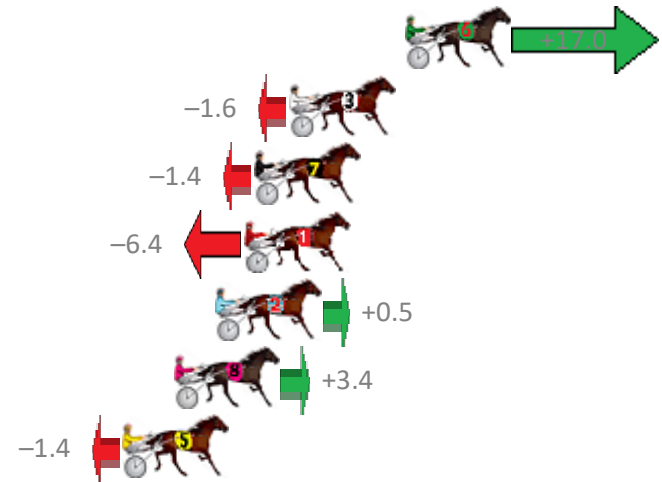

Redcliffe Race 4 Distance 1780m

Thursday, 16 November 2017

Gross Time: 2:13.50   MileRate: 2:00.70   LeadTime: 11.60s   First Qtr: 30.90s   Second Qtr: 32.30s   Third Qtr: 29.20s   Fourth Qtr: 29.50s

No	Horse	Plc	Margin	Time	800Time (W)	400 Time (W)
6	HEAVENS HINT	1	0.0m	2:13.50	57.45s (1)	28.35s (1)
3	BOB GAGE	2	4.6m	2:13.84	58.82s (1)	29.75s (1)
7	ANDIAMO EL FERRARI	3	6.0m	2:13.94	58.80s (0)	29.50s (0)
1	SAND SAFARI	4	6.4m	2:13.97	59.17s (0)	29.97s (0)
2	DOOLITTLE DOOFY	5	7.5m	2:14.05	58.66s (1)	29.57s (1)
8	KEARNEY LANE	6	9.2m	2:14.18	58.45s (1)	29.37s (1)
5	SOPHIES PRIDE	7	11.2m	2:14.33	58.80s (0)	29.51s (0)

Finish Position and metres gained from 800m

Trots Sectionals
Powered by
www.pjdata.com.au
Home of PJ Trots Analyser

The Racing Queensland Board (trading as Racing Queensland) and provider are not responsible for the completeness or accuracy of any of the information contained herein, and makes no representations about its suitability for any purpose.