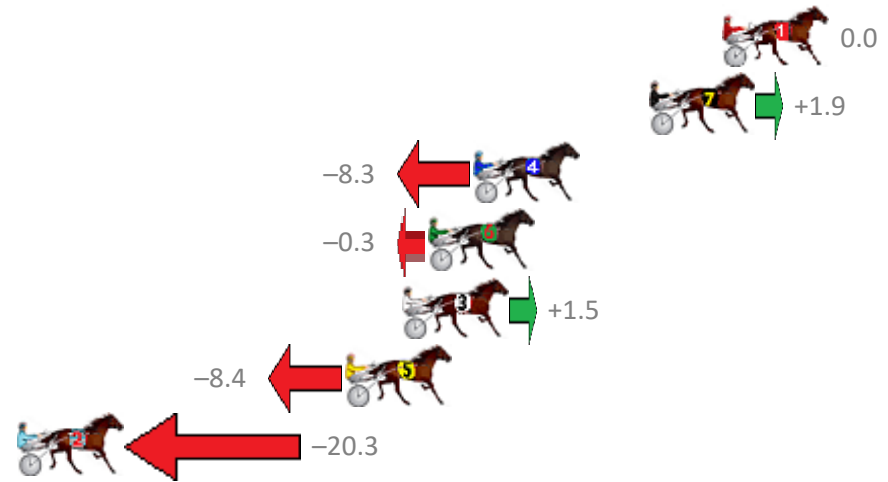

Redcliffe Race 3 Distance 2280m

Thursday, 16 November 2017

Gross Time: 2:55.30 MileRate: 2:03.70 LeadTime: 55.50s First Qtr: 32.50s Second Qtr: 31.30s Third Qtr: 28.10s Fourth Qtr: 27.90s

No	Horse	Plc	Margin	Time	800Time (W)	400 Time (W)
1	SAMS A CHAMP	1	0.0m	2:55.30	56.00s (0)	27.90s (0)
7	DIESEL SHANNON	2	2.9m	2:55.50	55.87s (0)	27.77s (0)
4	GOODTIME STRIDE	3	9.9m	2:55.99	56.58s (1)	28.42s (1)
6	SUPALINER	4	11.7m	2:56.12	56.02s (1)	27.87s (1)
3	LIGHTING COLONY	5	12.7m	2:56.19	55.90s (0)	27.66s (0)
5	PHANTOM ROCKSTAR	6	15.0m	2:56.35	56.59s (1)	28.44s (1)
2	OUR PEPPERJACK	7	29.7m	2:57.37	57.42s (0)	29.18s (0)

Finish Position and metres gained from 800m

Trots Sectionals
Powered by
www.pjdata.com.au
Home of PJ Trots Analyser

The Racing Queensland Board (trading as Racing Queensland) and provider are not responsible for the completeness or accuracy of any of the information contained herein, and makes no representations about its suitability for any purpose.