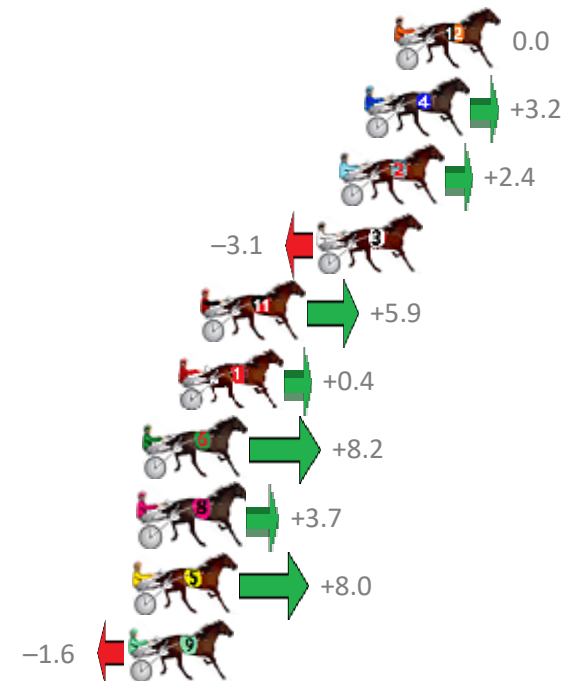

Albion Park Race 3 Distance 1660m

Saturday, 2 December 2017

Gross Time: 1:57.60 MileRate: 1:54.00 LeadTime: 3.50s First Qtr: 27.90s Second Qtr: 30.10s Third Qtr: 28.10s Fourth Qtr: 28.00s

No	Horse	Plc	Margin	Time	800Time (W)	400 Time (W)
12	LANCELOT BROMAC	1	0.0m	1:57.60	56.10s (1)	28.00s (1)
4	MOJO MAJOR	2	1.2m	1:57.68	55.88s (1)	27.78s (1)
2	THE SMILER	3	2.2m	1:57.75	55.93s (0)	27.83s (0)
3	WAR DAN APOLLO	4	3.1m	1:57.82	56.32s (0)	28.22s (0)
11	NUI TOC TIEN	5	7.7m	1:58.14	55.69s (1)	27.70s (2)
1	PHANTOM ROCKSTAR	6	8.6m	1:58.20	56.07s (0)	27.96s (0)
6	TALLYHO BROMAC	7	10.0m	1:58.30	55.52s (1)	27.48s (2)
8	MAJOR MOMENT	8	10.1m	1:58.31	55.84s (0)	27.73s (0)
5	MIDNIGHT PROWLER	9	10.4m	1:58.33	55.54s (0)	27.61s (1)
9	DOLLARBILL	10	10.6m	1:58.34	56.21s (1)	28.10s (1)

Finish Position and metres gained from 800m

Trots Sectionals
Powered by
www.pjdata.com.au
Home of PJ Trots Analyser

The Racing Queensland Board (trading as Racing Queensland) and provider are not responsible for the completeness or accuracy of any of the information contained herein, and makes no representations about its suitability for any purpose.