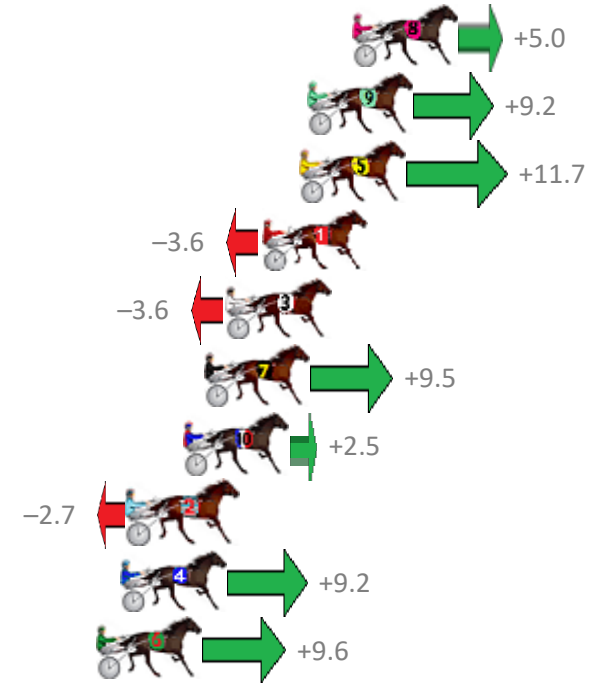

Albion Park Race 9 Distance 1660m

Saturday, 2 December 2017

Gross Time: 1:59.00 MileRate: 1:55.30 LeadTime: 3.60s First Qtr: 28.30s Second Qtr: 31.30s Third Qtr: 28.40s Fourth Qtr: 27.40s

No	Horse	Plc	Margin	Time	800Time (W)	400 Time (W)
8	BODHI TREE	1	0.0m	1:59.00	55.45s (0)	27.06s (0)
9	HYPERVELOCITY	2	1.8m	1:59.12	55.16s (1)	26.88s (2)
5	LONG ROAD TO FAME	3	2.1m	1:59.14	54.98s (0)	26.60s (0)
1	SAMS A CHAMP	4	3.6m	1:59.25	56.05s (0)	27.65s (0)
3	ANYCHANCE	5	5.0m	1:59.34	56.05s (1)	27.70s (1)
7	RUATO BAY	6	5.9m	1:59.40	55.14s (1)	26.82s (1)
10	LORNE BEACH	7	6.7m	1:59.46	55.63s (0)	27.20s (0)
2	YANKEE STRUTTER	8	8.9m	1:59.61	55.99s (1)	27.63s (1)
4	JAKES A JOY	9	9.2m	1:59.63	55.16s (0)	26.78s (0)
6	ROCKY CARRINGTON	10	10.2m	1:59.70	55.13s (1)	26.80s (1)

Finish Position and metres gained from 800m

Trots Sectionals
Powered by
www.pjdata.com.au
Home of PJ Trots Analyser

The Racing Queensland Board (trading as Racing Queensland) and provider are not responsible for the completeness or accuracy of any of the information contained herein, and makes no representations about its suitability for any purpose.