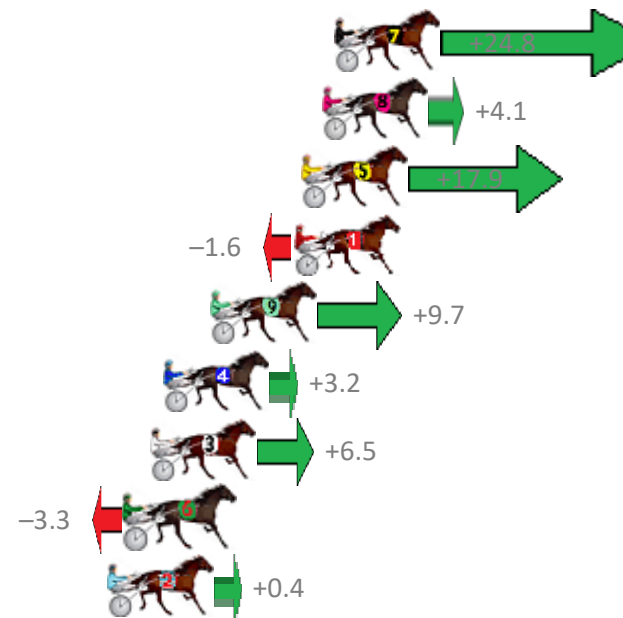

Albion Park Race 4 Distance 1660m

Saturday, 2 December 2017

Gross Time: 1:57.40 MileRate: 1:53.80 LeadTime: 3.50s First Qtr: 27.30s Second Qtr: 30.30s Third Qtr: 27.80s Fourth Qtr: 28.50s

No	Horse	Plc	Margin	Time	800Time (W)	400 Time (W)
7	JACKAROO BROMAC	1	0.0m	1:57.40	54.55s (1)	27.20s (2)
8	OVERLAP	2	0.5m	1:57.44	56.01s (0)	28.22s (0)
5	THREO	3	1.3m	1:57.49	55.04s (1)	27.62s (2)
1	SECRET SMILE	4	1.6m	1:57.51	56.41s (0)	28.61s (0)
9	MONTANA FALCON	5	4.9m	1:57.75	55.62s (1)	28.22s (2)
4	MAX RICHTER	6	6.8m	1:57.88	56.07s (1)	28.27s (1)
3	MONARKMAC	7	7.3m	1:57.92	55.84s (0)	28.05s (0)
6	STORMFORTHEBOYS	8	8.3m	1:57.99	56.53s (1)	28.68s (1)
2	APPLAUSE	9	9.0m	1:58.04	56.27s (0)	28.50s (0)

Finish Position and metres gained from 800m

Trots Sectionals
Powered by
www.pjdata.com.au
Home of PJ Trots Analyser

The Racing Queensland Board (trading as Racing Queensland) and provider are not responsible for the completeness or accuracy of any of the information contained herein, and makes no representations about its suitability for any purpose.