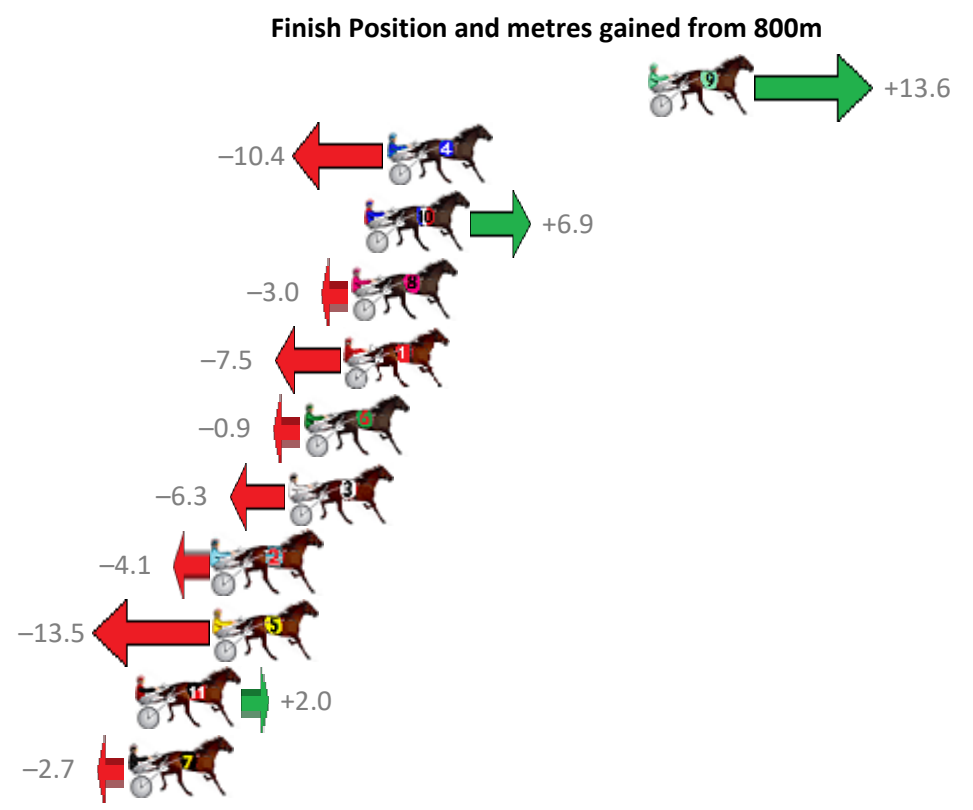

# Albion Park Race 7 Distance 1660m

Saturday, 2 December 2017

Gross Time: 1:59.20 MileRate: 1:55.60 LeadTime: 3.40s First Qtr: 27.10s Second Qtr: 31.90s Third Qtr: 29.10s Fourth Qtr: 27.70s

No	Horse	Plc	Margin	Time	800Time (W)	400 Time (W)
2	MOONLIGHT EYRE	1	0.0m	1:59.20	56.50s (0)	27.41s (0)
4	MACHEASY	2	0.1m	1:59.21	56.81s (0)	27.71s (0)
5	KLEENED OUT	3	0.1m	1:59.21	55.64s (2)	27.01s (3)
7	YOUNG AMERICAN	4	0.4m	1:59.23	56.57s (1)	27.52s (1)
3	TOP FLIGHT CRUIZE	5	4.6m	1:59.52	56.56s (1)	27.46s (1)
6	CASINO TOMMY	6	6.3m	1:59.64	55.73s (2)	27.08s (3)
9	GERONIMO BEAU	7	6.9m	1:59.68	56.38s (1)	27.25s (1)
10	GOTTA GLOW	8	8.8m	1:59.81	56.59s (2)	27.88s (2)
8	JACKS AT THE BEACH	9	9.1m	1:59.83	56.51s (0)	27.26s (0)
1	PROFICIENT	10	11.0m	1:59.96	56.98s (0)	27.78s (0)

# Albion Park Race 8 Distance 1660m

Saturday, 2 December 2017

Gross Time: 1:59.70 MileRate: 1:56.00 LeadTime: 3.50s First Qtr: 28.00s Second Qtr: 31.10s Third Qtr: 28.70s Fourth Qtr: 28.40s

No Horse	Plc	Margin	Time	800Time (W)	400 Time (W)
9 KARLOO MAC	1	0.0m	1:59.70	56.13s (2)	28.40s (2)
4 REAL KNUCKY	2	10.4m	2:00.44	57.84s (0)	29.10s (0)
10 THANKU THANKU	3	11.3m	2:00.50	56.61s (2)	28.73s (2)
8 LEVI JADE	4	11.8m	2:00.54	57.31s (0)	28.54s (0)
1 PASSIONATE FELLA	5	12.1m	2:00.56	57.64s (0)	28.89s (0)
6 GOOD FEELINGS	6	13.7m	2:00.67	57.16s (1)	28.49s (1)
3 DOMESTIC ART	7	14.3m	2:00.72	57.55s (1)	28.85s (1)
2 AUSSIE VISTA	8	17.3m	2:00.93	57.39s (0)	28.58s (0)
5 TARIN KOWT	9	17.3m	2:00.93	58.06s (1)	29.36s (1)
11 SIR REGAL DELIGHT	10	20.4m	2:01.15	56.96s (1)	28.73s (2)
7 THE ENDEAVOUR	11	20.7m	2:01.17	57.29s (0)	28.69s (1)