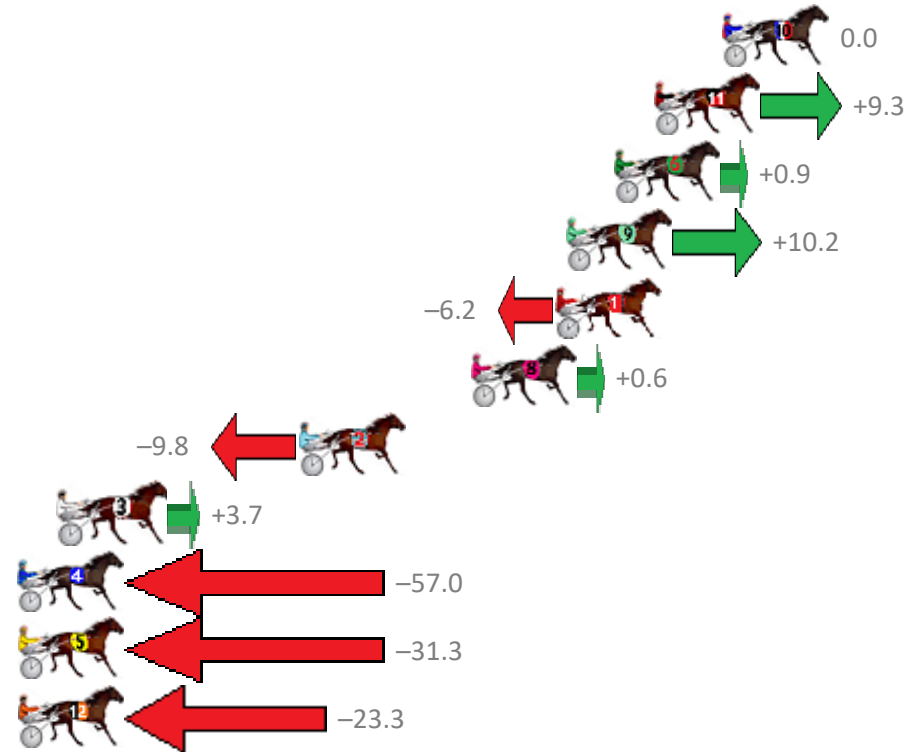

Albion Park Race 10 Distance 2138m

Saturday, 2 December 2017

Gross Time: 2:47.10 MileRate: 2:05.20 LeadTime: 44.30s First Qtr: 32.00s Second Qtr: 31.10s Third Qtr: 29.70s Fourth Qtr: 30.00s

No	Horse	Plc	Margin	Time	800Time (W)	400 Time (W)
10	NORTHERN MUSCLE	1	0.0m	2:47.10	59.70s (2)	29.97s (2)
11	LAVROS SEGIL	2	2.7m	2:47.30	59.01s (1)	29.78s (1)
6	MOSQUITO SPUR	3	4.3m	2:47.42	59.63s (0)	29.92s (0)
9	HIGH CLOUD LASS	4	6.2m	2:47.57	58.94s (1)	29.66s (2)
1	NORAHS FLING	5	6.6m	2:47.60	60.16s (0)	30.50s (0)
8	OLE SUN	6	10.0m	2:47.85	59.66s (0)	29.99s (0)
2	EL SWAVO	7	16.8m	2:48.36	60.43s (1)	29.94s (2)
3	DOWN UNDER RORS	8	26.3m	2:49.07	59.42s (0)	29.59s (0)
4	THE SHARP SHOOTER	9	59.4m	2:51.56	63.95s (1)	33.39s (1)
5	HARD DONE BY	10	83.5m	2:53.36	62.04s (0)	31.61s (0)
12	STEVES STAR	11	84.7m	2:53.45	61.44s (0)	31.34s (0)

Finish Position and metres gained from 800m

Trots Sectionals
Powered by
www.pjdata.com.au
Home of PJ Trots Analyser

The Racing Queensland Board (trading as Racing Queensland) and provider are not responsible for the completeness or accuracy of any of the information contained herein, and makes no representations about its suitability for any purpose.