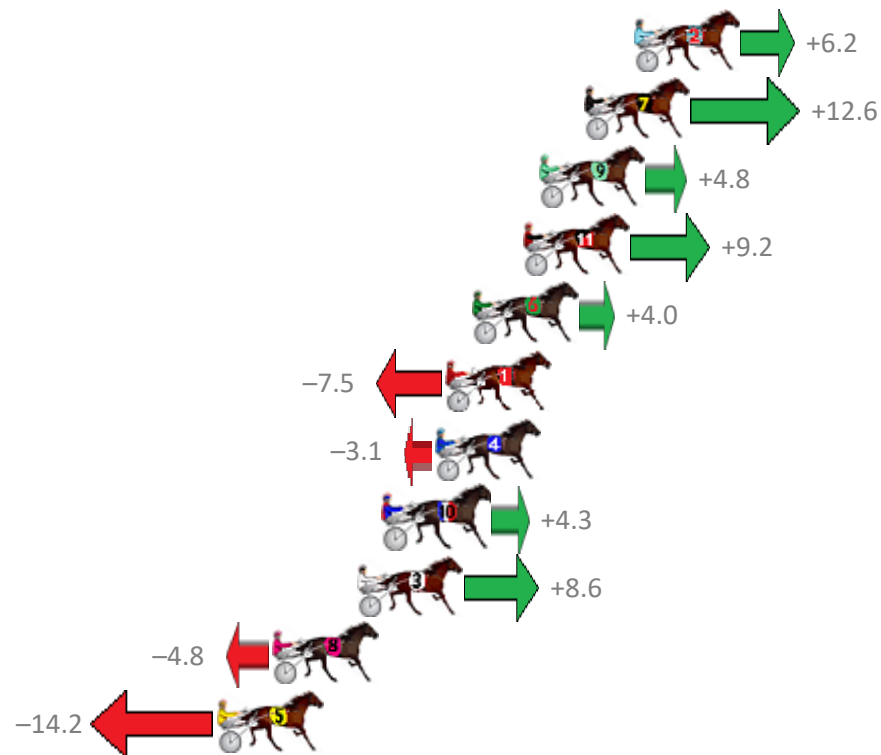

Albion Park Race 1 Distance 2138m

Saturday, 2 December 2017

Gross Time: 2:31.40 MileRate: 1:54.00 LeadTime: 36.20s First Qtr: 29.60s Second Qtr: 29.10s Third Qtr: 27.80s Fourth Qtr: 28.70s

No	Horse	Plc	Margin	Time	800Time (W)	400 Time (W)
2	SMOKEY QUARTZ	1	0.0m	2:31.40	56.06s (2)	28.70s (1)
7	BETTABE PERFECT	2	2.0m	2:31.54	55.61s (2)	28.08s (2)
9	WITHALOTOFLUCK	3	3.8m	2:31.67	56.16s (1)	28.23s (1)
11	POLISHED ROCKS	4	4.4m	2:31.72	55.85s (1)	27.94s (1)
6	GLENFERRIE BOSS	5	6.4m	2:31.86	56.22s (2)	28.81s (2)
1	FEEL THE COURAGE	6	7.5m	2:31.94	57.03s (0)	29.14s (0)
4	MARKEY OH MARKEY	7	7.9m	2:31.97	56.72s (0)	28.76s (0)
10	WESTERN BLAZE	8	9.9m	2:32.11	56.20s (0)	27.99s (1)
3	WRITTEN IN RED	9	11.0m	2:32.19	55.89s (2)	28.28s (2)
8	CHANTREY	10	14.4m	2:32.43	56.84s (0)	28.67s (0)
5	THE SHADY ONE	11	16.6m	2:32.59	57.50s (1)	29.45s (1)

Finish Position and metres gained from 800m

Trots Sectionals
Powered by
www.pjdata.com.au
Home of PJ Trots Analyser

The Racing Queensland Board (trading as Racing Queensland) and provider are not responsible for the completeness or accuracy of any of the information contained herein, and makes no representations about its suitability for any purpose.