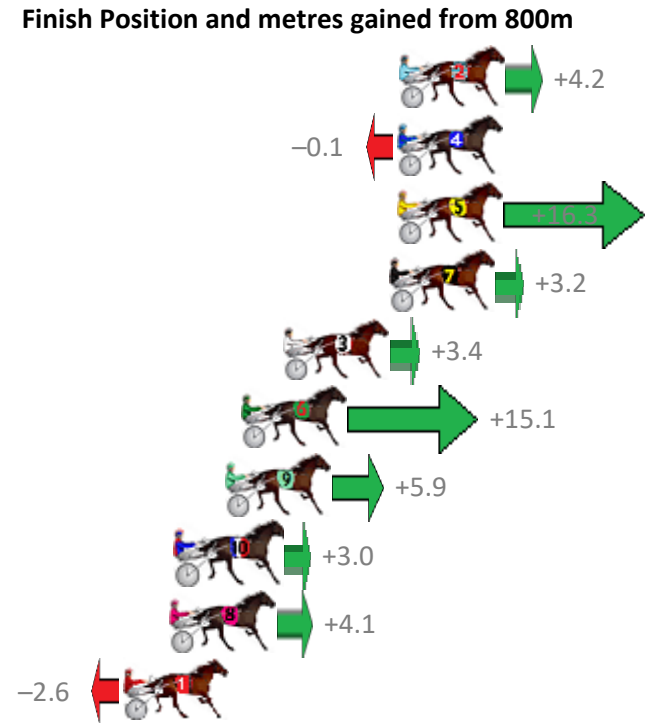

# Albion Park Race 7 Distance 1660m

Saturday, 2 December 2017

Gross Time: 1:59.20 MileRate: 1:55.60 LeadTime: 3.40s First Qtr: 27.10s Second Qtr: 31.90s Third Qtr: 29.10s Fourth Qtr: 27.70s

No	Horse	Plc	Margin	Time	800Time (W)	400 Time (W)
2	MOONLIGHT EYRE	1	0.0m	1:59.20	56.50s (0)	27.41s (0)
4	MACHEASY	2	0.1m	1:59.21	56.81s (0)	27.71s (0)
5	KLEENED OUT	3	0.1m	1:59.21	55.64s (2)	27.01s (3)
7	YOUNG AMERICAN	4	0.4m	1:59.23	56.57s (1)	27.52s (1)
3	TOP FLIGHT CRUIZE	5	4.6m	1:59.52	56.56s (1)	27.46s (1)
6	CASINO TOMMY	6	6.3m	1:59.64	55.73s (2)	27.08s (3)
9	GERONIMO BEAU	7	6.9m	1:59.68	56.38s (1)	27.25s (1)
10	GOTTA GLOW	8	8.8m	1:59.81	56.59s (2)	27.88s (2)
8	JACKS AT THE BEACH	9	9.1m	1:59.83	56.51s (0)	27.26s (0)
1	PROFICIENT	10	11.0m	1:59.96	56.98s (0)	27.78s (0)