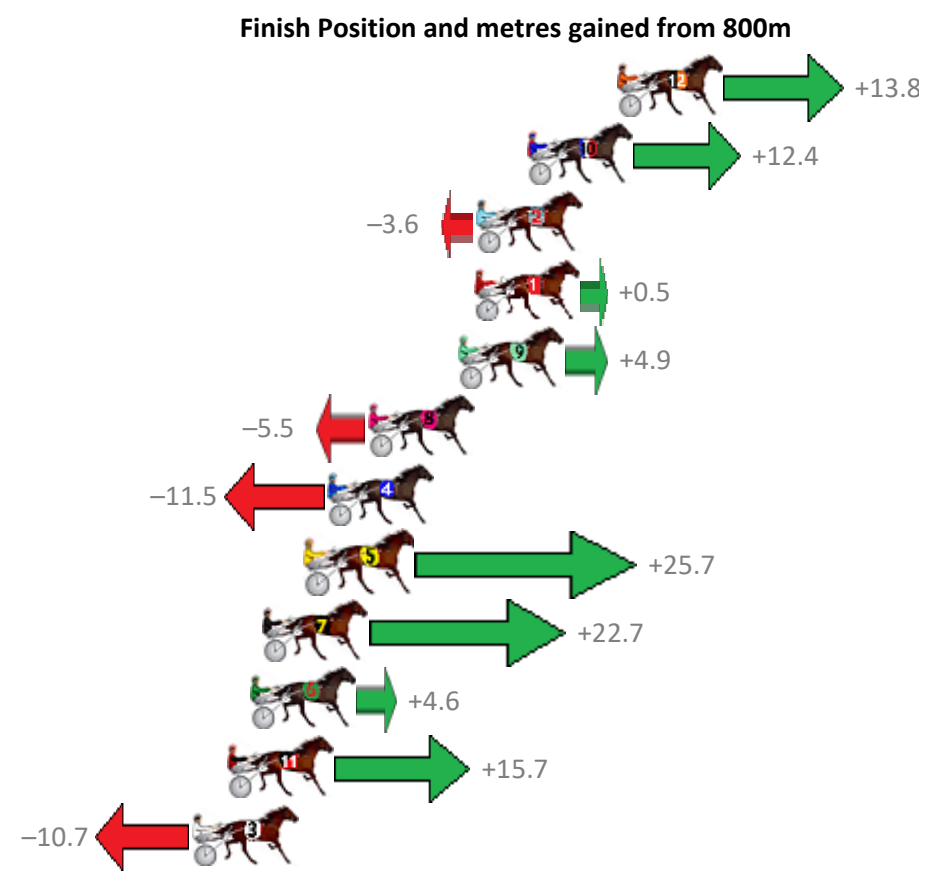

# Albion Park Race 5 Distance 1660m

Saturday, 2 December 2017

Gross Time: 1:55.80 MileRate: 1:52.30 LeadTime: 3.40s First Qtr: 27.70s Second Qtr: 28.30s Third Qtr: 27.90s Fourth Qtr: 28.50s

NoHorse	Plc	Margin	Time	800Time (W)	400 Time (W)
12 BETTORTHANSPECIAL	1	0.0m	1:55.80	55.43s (1)	28.14s (2)
10 COME CULLECT	2	3.6m	1:56.06	55.53s (0)	27.79s (1)
2 VILLAGE WITCH	3	5.6m	1:56.20	56.65s (0)	28.90s (0)
1 OUR MILLWOOD MAIZI	4	5.7m	1:56.21	56.36s (0)	28.54s (0)
9 DRIVE THE DREAM	5	6.3m	1:56.25	56.05s (0)	28.26s (0)
8 SMOOTH SHOWGIRL	6	9.9m	1:56.51	56.79s (2)	29.16s (2)
4 ROYAL COUNSEL	7	11.5m	1:56.62	57.21s (1)	29.29s (1)
5 ANNIKA MAGIC	8	12.3m	1:56.68	54.59s (0)	28.28s (0)
7 GEORGIA GRACE	9	14.1m	1:56.80	54.80s (1)	28.48s (2)
6 FIREBBY	10	14.6m	1:56.84	56.08s (1)	28.87s (2)
11 ZARAS DELIGHT	11	15.5m	1:56.90	55.29s (1)	28.31s (1)
3 REMEMBER RUBY	12	16.9m	1:57.00	57.15s (1)	29.18s (1)