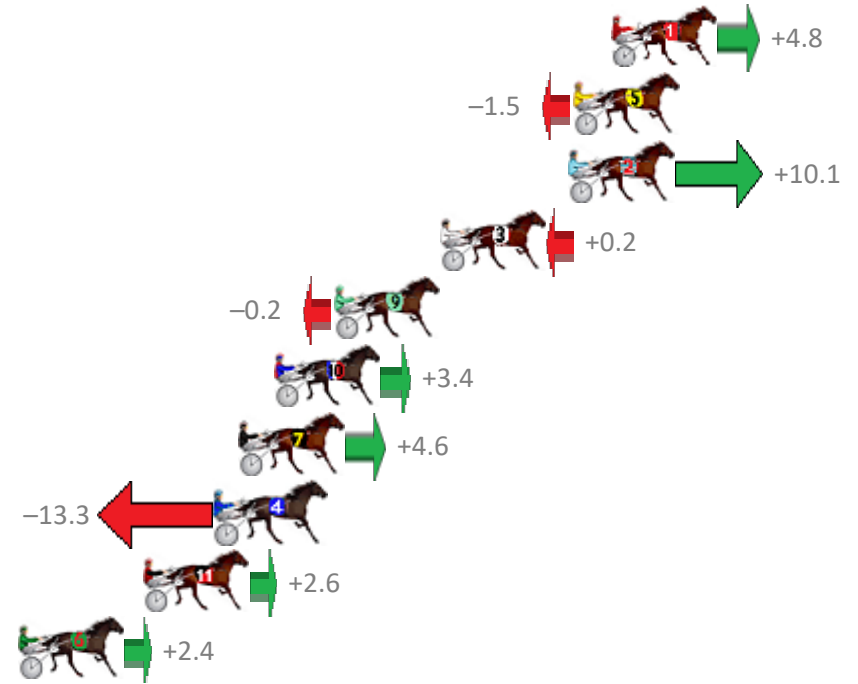

Albion Park Race 6 Distance 1660m

Saturday, 2 December 2017

Gross Time: 1:54.80 MileRate: 1:51.30 LeadTime: 3.50s First Qtr: 27.40s Second Qtr: 27.50s Third Qtr: 28.40s Fourth Qtr: 28.00s

No	Horse	Plc	Margin	Time	800Time (W)	400 Time (W)
1	OUR HI JINX	1	0.0m	1:54.80	56.06s (0)	27.69s (0)
5	GLENFERRIE HOOD	2	1.5m	1:54.91	56.51s (0)	28.10s (0)
2	AZTEC BROMAC	3	1.7m	1:54.92	55.69s (1)	27.29s (2)
3	ULTIMATE ART	4	6.8m	1:55.28	56.39s (1)	27.93s (1)
9	ALLELUIA	5	11.0m	1:55.57	56.41s (0)	28.08s (0)
10	MISTER MUNDAKA	6	13.4m	1:55.74	56.16s (1)	27.73s (2)
7	REMEMBER THEM	7	14.8m	1:55.84	56.08s (0)	27.97s (0)
4	MAJOR CAM	8	15.7m	1:55.90	57.34s (1)	28.85s (1)
11	MAJESTIC MAJOR	9	18.6m	1:56.10	56.22s (1)	28.21s (3)
6	IDEAL SCOTT	10	23.6m	1:56.45	56.23s (1)	28.18s (3)

Finish Position and metres gained from 800m

Trots Sectionals
Powered by
www.pjdata.com.au
Home of PJ Trots Analyser

The Racing Queensland Board (trading as Racing Queensland) and provider are not responsible for the completeness or accuracy of any of the information contained herein, and makes no representations about its suitability for any purpose.