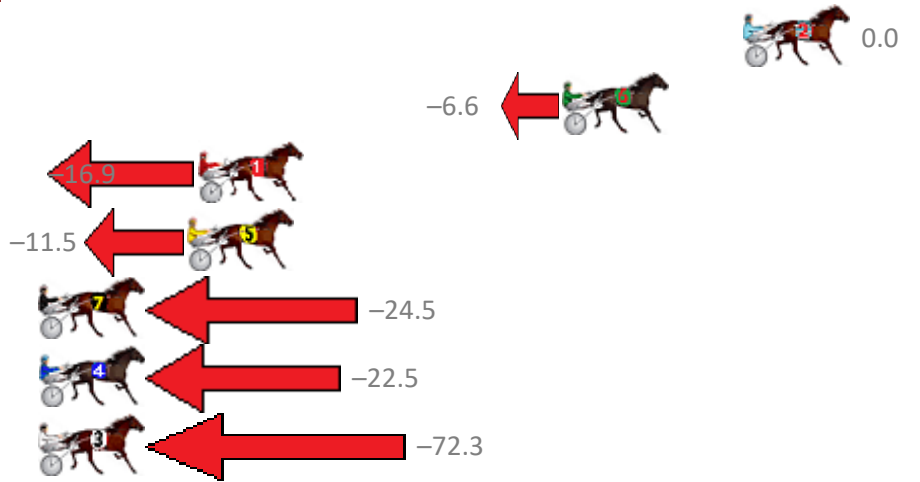

Redcliffe Race 3 Distance 1780m

Thursday, 11 January 2018

Gross Time: 2:13.10 MileRate: 2:00.40 LeadTime: 11.50s First Qtr: 31.70s Second Qtr: 31.20s Third Qtr: 29.40s Fourth Qtr: 29.30s

No	Horse	Plc	Margin	Time	800Time (W)	400 Time (W)
2	MAYTHEHORSEBWITHU	1	0.0m	2:13.10	58.70s (0)	29.30s (0)
6	SPLASH OF GOLD	2	7.2m	2:13.63	59.18s (1)	29.64s (1)
1	WHATA STRIDE	3	21.7m	2:14.69	59.94s (0)	30.35s (0)
5	SNAKES N LADDERS	4	22.1m	2:14.72	59.54s (1)	30.00s (1)
7	BEEF CITY BLAZE	5	30.3m	2:15.32	60.50s (1)	30.93s (1)
4	IDEAL HOLMBOY	6	32.3m	2:15.47	60.35s (0)	30.73s (0)
3	THE JEWEL THIEF	7	94.9m	2:20.05	64.01s (0)	34.39s (0)

Finish Position and metres gained from 800m

Trots Sectionals
Powered by
www.pjdata.com.au
Home of PJ Trots Analyser

The Racing Queensland Board (trading as Racing Queensland) and provider are not responsible for the completeness or accuracy of any of the information contained herein, and makes no representations about its suitability for any purpose.