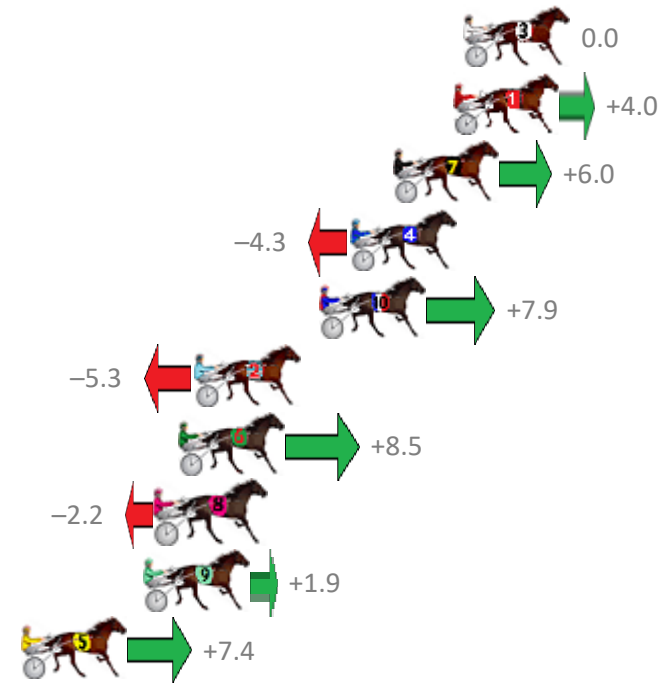

Redcliffe Race 6 Distance 1780m

Thursday, 11 January 2018

Gross Time: 2:15.30 MileRate: 2:02.30 LeadTime: 11.70s First Qtr: 30.70s Second Qtr: 33.40s Third Qtr: 29.90s Fourth Qtr: 29.60s

No	Horse	Plc	Margin	Time	800Time (W)	400 Time (W)
3	THE FORMULA ONE	1	0.0m	2:15.30	59.50s (0)	29.60s (0)
1	BALLATOR THOR	2	0.4m	2:15.33	59.20s (0)	29.24s (0)
7	WHAT A FLIGHT	3	2.8m	2:15.51	59.05s (0)	29.08s (0)
4	MAC SWEET	4	4.5m	2:15.63	59.82s (1)	29.83s (1)
10	CRYPTIC CHANCE	5	5.7m	2:15.72	58.91s (0)	28.93s (0)
2	MINI CAM	6	10.7m	2:16.09	59.89s (1)	29.95s (1)
6	THE HARLEM HAMMER	7	11.3m	2:16.14	58.87s (1)	29.27s (2)
8	REDDY FIRE	8	12.2m	2:16.20	59.66s (1)	29.59s (1)
9	BETONTHEBAY	9	12.7m	2:16.24	59.36s (1)	29.24s (1)
5	ROYAL TAZ	10	17.6m	2:16.60	58.95s (1)	29.19s (2)

Finish Position and metres gained from 800m

Trots Sectionals
Powered by
www.pjdata.com.au
Home of PJ Trots Analyser

The Racing Queensland Board (trading as Racing Queensland) and provider are not responsible for the completeness or accuracy of any of the information contained herein, and makes no representations about its suitability for any purpose.