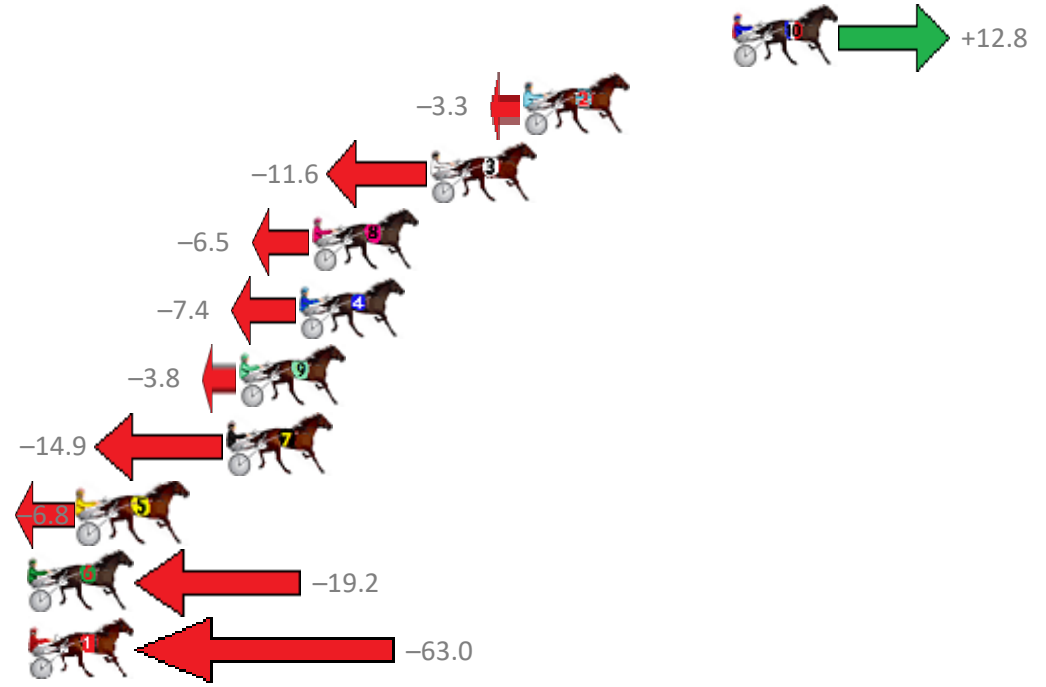

Redcliffe Race 8 Distance 1780m

Thursday, 11 January 2018

Gross Time: 2:11.50 MileRate: 1:58.90 LeadTime: 11.00s First Qtr: 29.30s Second Qtr: 30.90s Third Qtr: 29.50s Fourth Qtr: 30.80s

No	Horse	Plc	Margin	Time	800Time (W)	400 Time (W)
10	CELTIC CRUZA	1	0.0m	2:11.50	59.34s (2)	30.80s (2)
2	BOB GAGE	2	8.3m	2:12.14	60.55s (1)	31.04s (1)
3	BACK PAGE NEWS	3	12.0m	2:12.42	61.17s (1)	31.69s (1)
8	ZALTA	4	16.7m	2:12.79	60.79s (1)	31.32s (1)
4	READILY	5	17.2m	2:12.82	60.86s (0)	31.08s (0)
9	TARIN KOWT	6	19.6m	2:13.01	60.59s (1)	31.29s (2)
7	ANY WONDER	7	20.1m	2:13.05	61.42s (0)	31.62s (0)
5	HEAVENS HINT	8	26.0m	2:13.50	60.81s (2)	32.19s (2)
6	HE CAN TALK	9	49.0m	2:15.27	61.75s (0)	32.45s (0)
1	THE LUNCHBOX BULLY	10	63.0m	2:16.35	65.05s (0)	35.27s (0)

Finish Position and metres gained from 800m

Trots Sectionals
Powered by
www.pjdata.com.au
Home of PJ Trots Analyser

The Racing Queensland Board (trading as Racing Queensland) and provider are not responsible for the completeness or accuracy of any of the information contained herein, and makes no representations about its suitability for any purpose.