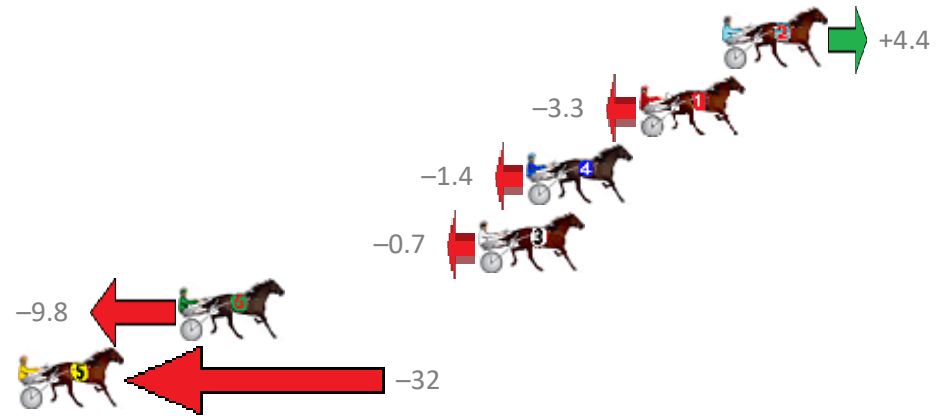

Redcliffe Race 2 Distance 1780m

Thursday, 11 January 2018

Gross Time: 2:14.40 MileRate: 2:01.50 LeadTime: 11.60s First Qtr: 30.30s Second Qtr: 32.30s Third Qtr: 31.00s Fourth Qtr: 29.20s

No Horse	Plc	Margin	Time	800Time (W)	400 Time (W)
2 GETOUTNWALK	1	0.0m	2:14.40	59.87s (0)	28.88s (0)
1 MIGHTY MONTANA	2	3.3m	2:14.64	60.45s (0)	29.44s (0)
4 WANDERIN MAN	3	7.8m	2:14.97	60.31s (1)	29.40s (2)
3 WESTERN FALCON	4	9.7m	2:15.11	60.25s (0)	29.27s (0)
6 BILLY CLUBFOOT	5	21.6m	2:15.98	60.94s (1)	29.86s (2)
5 HEADWIN	6	33.3m	2:16.83	62.57s (1)	31.34s (1)

Finish Position and metres gained from 800m

Trots Sectionals
Powered by
www.pjdata.com.au
Home of PJ Trots Analyser

The Racing Queensland Board (trading as Racing Queensland) and provider are not responsible for the completeness or accuracy of any of the information contained herein, and makes no representations about its suitability for any purpose.