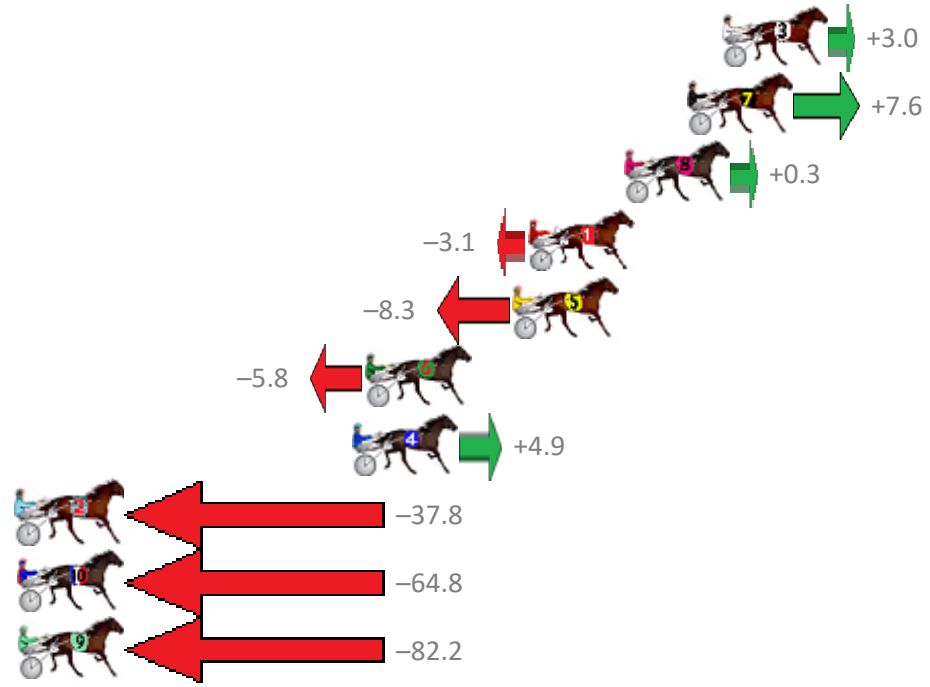

Redcliffe Race 7 Distance 2040m

Thursday, 11 January 2018

Gross Time: 2:37.20 MileRate: 2:04.00 LeadTime: 32.30s First Qtr: 32.00s Second Qtr: 32.60s Third Qtr: 30.20s Fourth Qtr: 30.10s

No	Horse	Plc	Margin	Time	800Time (W)	400 Time (W)
3	IM ROLLING STONED	1	0.0m	2:37.20	60.07s (2)	29.99s (2)
7	SWAFFHAM WATER	2	1.4m	2:37.31	59.73s (0)	29.54s (0)
8	OSCARS GLORY	3	3.9m	2:37.49	60.28s (1)	29.93s (2)
1	LOCKTON ART	4	7.7m	2:37.78	60.53s (0)	30.36s (0)
5	LIGHTHORSE	5	8.3m	2:37.82	60.93s (0)	30.72s (0)
6	LEO THE LION	6	14.2m	2:38.27	60.74s (2)	30.67s (3)
4	MACHBINO	7	14.7m	2:38.31	59.93s (0)	30.23s (1)
2	PONOVER	8	37.8m	2:40.04	63.15s (1)	32.78s (1)
10	DREAMTIME SARA	9	81.8m	2:43.36	65.18s (1)	33.43s (0)
9	CAGNEY	10	97.6m	2:44.54	66.50s (0)	35.82s (0)

Finish Position and metres gained from 800m

Trots Sectionals
Powered by
www.pjdata.com.au
Home of PJ Trots Analyser

The Racing Queensland Board (trading as Racing Queensland) and provider are not responsible for the completeness or accuracy of any of the information contained herein, and makes no representations about its suitability for any purpose.