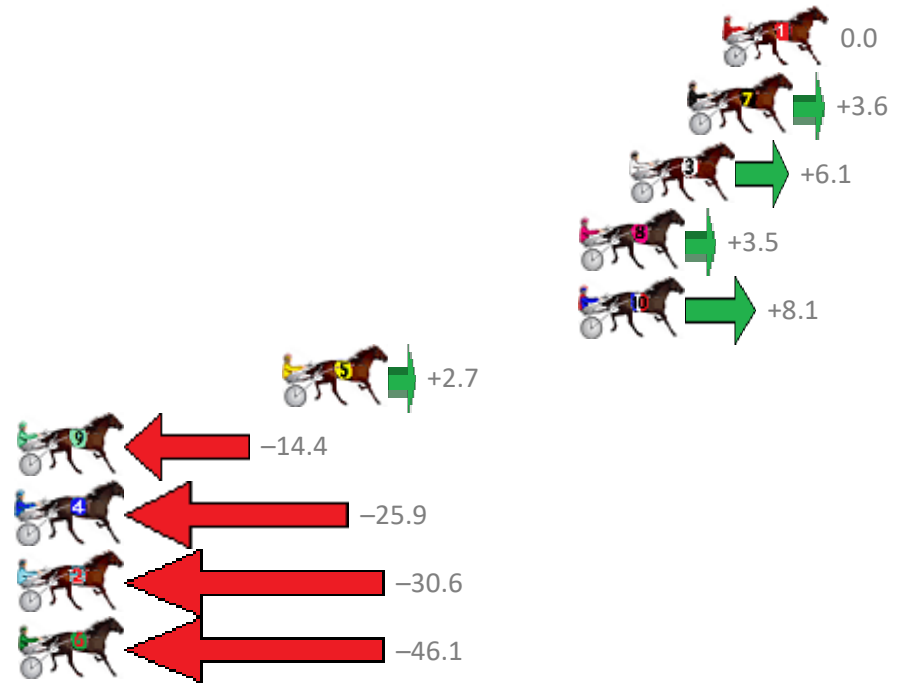

Redcliffe Race 5 Distance 1780m

Thursday, 11 January 2018

Gross Time: 2:12.40 MileRate: 1:59.70 LeadTime: 11.30s First Qtr: 30.10s Second Qtr: 30.30s Third Qtr: 30.20s Fourth Qtr: 30.50s

No	Horse	Plc	Margin	Time	800Time (W)	400 Time (W)
1	ARBIT MAJOR	1	0.0m	2:12.40	60.70s (0)	30.50s (0)
7	DALACOS EMPRESS	2	1.4m	2:12.51	60.43s (0)	30.21s (0)
3	SKYLARHAIN	3	3.7m	2:12.68	60.24s (1)	29.93s (3)
8	TRAIN WRECK	4	5.7m	2:12.83	60.43s (0)	30.22s (0)
10	TASCOTT LADY	5	5.7m	2:12.83	60.09s (0)	29.90s (0)
5	LATIN BEATS	6	17.5m	2:13.73	60.50s (1)	30.57s (2)
9	NOTTELLINYA	7	29.6m	2:14.66	61.79s (1)	31.64s (1)
4	MATTGREGOR STAR	8	29.9m	2:14.68	62.67s (2)	32.14s (2)
2	RHIANNON SHANNON	9	35.4m	2:15.10	63.02s (1)	32.45s (1)
6	MIDNIGHT BENDER	10	46.3m	2:15.93	64.20s (1)	33.69s (1)

Finish Position and metres gained from 800m

Trots Sectionals
Powered by
www.pjdata.com.au
Home of PJ Trots Analyser

The Racing Queensland Board (trading as Racing Queensland) and provider are not responsible for the completeness or accuracy of any of the information contained herein, and makes no representations about its suitability for any purpose.