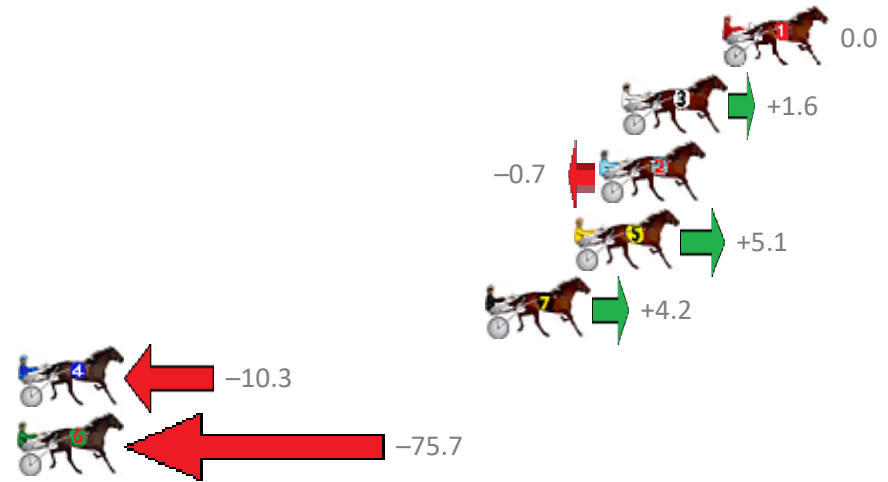

Redcliffe Race 1 Distance 1780m

Thursday, 11 January 2018

Gross Time: 2:21.80 MileRate: 2:08.20 LeadTime: 15.70s First Qtr: 32.90s Second Qtr: 33.40s Third Qtr: 30.20s Fourth Qtr: 29.60s

No Horse	Plc	Margin	Time	800Time (W)	400 Time (W)
1 MOSQUITO SPUR	1	0.0m	2:21.80	59.80s (0)	29.60s (0)
3 JUSTABILIKEMUM	2	4.0m	2:22.10	59.68s (0)	29.51s (0)
2 DOWN UNDER RORS	3	4.9m	2:22.16	59.85s (1)	29.90s (1)
5 GO AHEAD MAKEMYDA	4	5.9m	2:22.24	59.42s (0)	29.28s (0)
7 SODESKA	5	9.4m	2:22.50	59.49s (1)	29.57s (1)
4 MY DAD ANGUS	6	40.5m	2:24.80	60.57s (0)	29.78s (0)
6 STONED AGAIN	7	84.5m	2:28.05	65.46s (1)	35.47s (1)

Finish Position and metres gained from 800m

Trots Sectionals
Powered by
www.pjdata.com.au
Home of PJ Trots Analyser

The Racing Queensland Board (trading as Racing Queensland) and provider are not responsible for the completeness or accuracy of any of the information contained herein, and makes no representations about its suitability for any purpose.