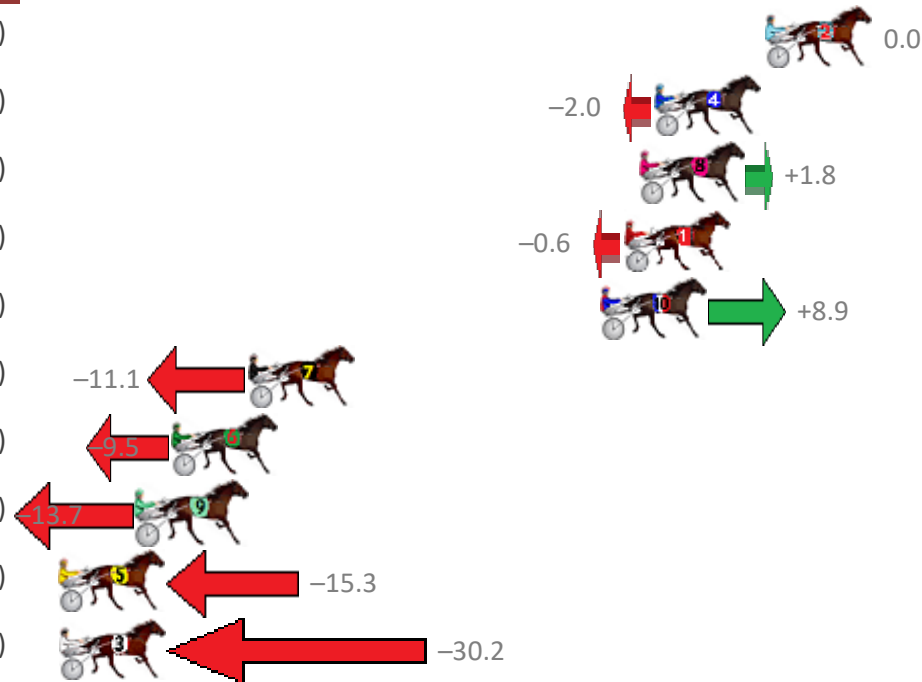

Redcliffe Race 4 Distance 1780m

Sunday, 18 February 2018

Gross Time: 2:14.80 MileRate: 2:01.80 LeadTime: 12.00s First Qtr: 31.30s Second Qtr: 32.20s Third Qtr: 29.70s Fourth Qtr: 29.60s

NoHorse	Plc	Margin	Time	800Time (W)	400 Time (W)
2 LONG DIRT ROAD	1	0.0m	2:14.80	59.30s (0)	29.60s (0)
4 TOSCA JACK	2	4.4m	2:15.13	59.45s (1)	29.75s (1)
8 CHEVALS DIAMOND	3	5.0m	2:15.17	59.17s (1)	29.45s (1)
1 COLADA ROSE	4	5.6m	2:15.21	59.34s (0)	29.64s (0)
10 CRYPTIC CHANCE	5	6.5m	2:15.28	58.64s (1)	28.90s (1)
7 OOZINVILLE	6	20.5m	2:16.32	60.12s (0)	30.32s (0)
6 SCOTT TOM	7	23.5m	2:16.54	60.00s (0)	30.13s (0)
9 HEZ TO BLAME	8	24.9m	2:16.64	60.32s (1)	30.55s (1)
5 DOOLITTLE DOOFY	9	35.3m	2:17.41	60.43s (1)	30.60s (1)
3 SHERKHAN	10	61.2m	2:19.33	61.54s (0)	31.02s (0)

Finish Position and metres gained from 800m

Trots Sectionals
Powered by
www.pjdata.com.au
Home of PJ Trots Analyser

The Racing Queensland Board (trading as Racing Queensland) and provider are not responsible for the completeness or accuracy of any of the information contained herein, and makes no representations about its suitability for any purpose.