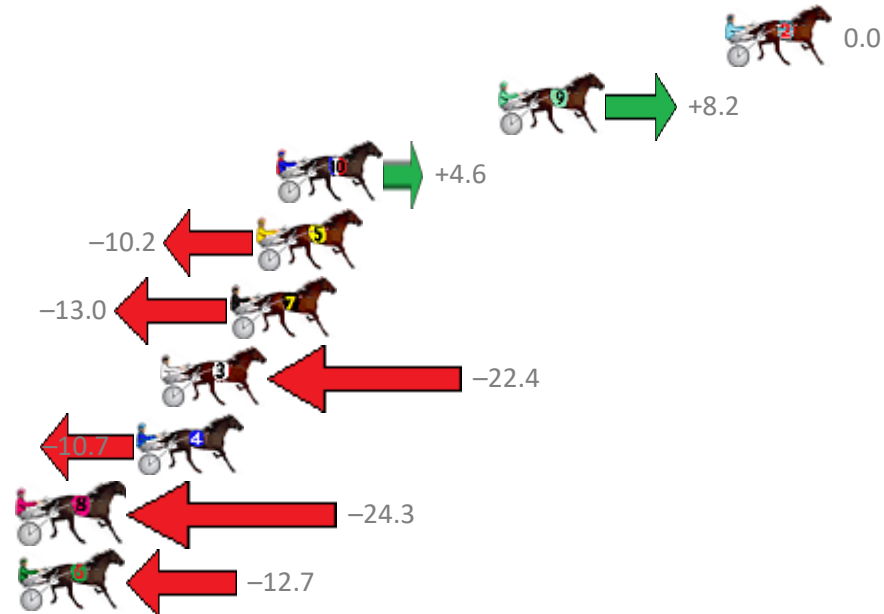

Redcliffe Race 9 Distance 1780m

Sunday, 18 February 2018

Gross Time: 2:13.70 MileRate: 2:00.90 LeadTime: 12.50s First Qtr: 29.60s Second Qtr: 30.20s Third Qtr: 30.20s Fourth Qtr: 31.20s

NoHorse	Plc	Margin	Time	800Time (W)	400 Time (W)
2 WECANONLYHOPE	1	0.0m	2:13.70	61.40s (0)	31.20s (0)
9 LONGSHANKS	2	9.0m	2:14.40	60.77s (1)	31.08s (3)
10 LATIN BEATS	3	17.8m	2:15.09	61.05s (1)	31.47s (1)
5 MANY DELIGHTS	4	18.6m	2:15.15	62.18s (1)	32.01s (2)
7 MIRACLESDOAPPEN	5	19.6m	2:15.23	62.40s (0)	32.14s (0)
3 OUR BODACIOUS	6	22.4m	2:15.45	63.12s (1)	32.65s (1)
4 RHIANNON SHANNON	7	23.3m	2:15.52	62.22s (1)	32.22s (1)
8 IRISHTOWN BABE	8	38.9m	2:16.73	63.27s (0)	33.30s (0)
6 DOUBLE BAILEYS	9	39.7m	2:16.80	62.37s (1)	32.42s (1)

Finish Position and metres gained from 800m

Trots Sectionals
Powered by
www.pjdata.com.au
Home of PJ Trots Analyser

The Racing Queensland Board (trading as Racing Queensland) and provider are not responsible for the completeness or accuracy of any of the information contained herein, and makes no representations about its suitability for any purpose.