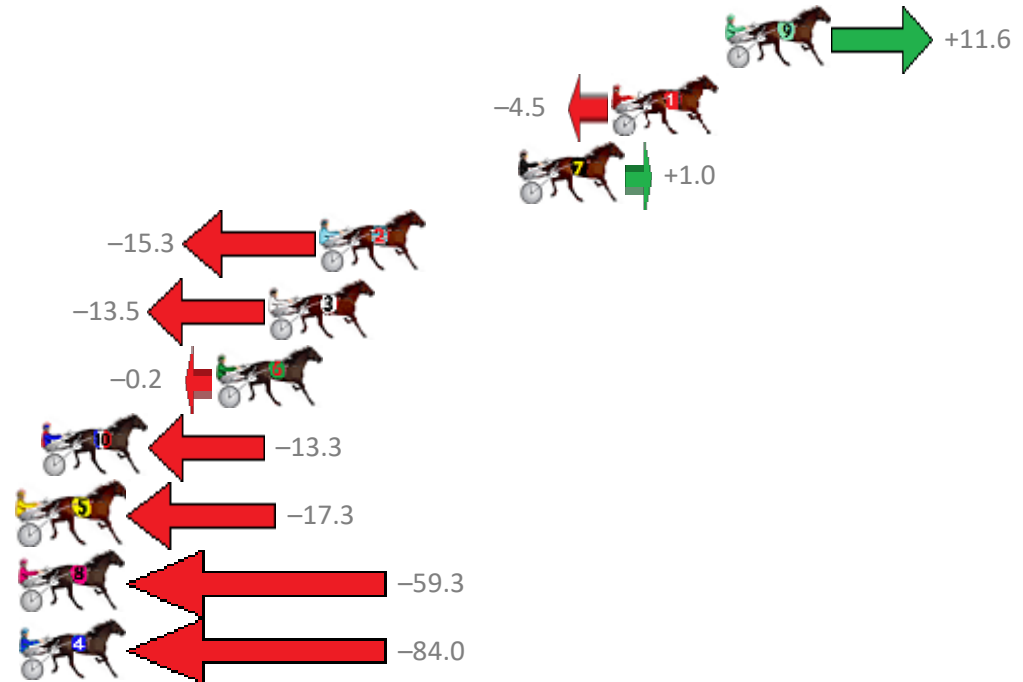

Redcliffe Race 6 Distance 1780m

Sunday, 18 February 2018

Gross Time: 2:15.70 MileRate: 2:02.70 LeadTime: 11.80s First Qtr: 31.90s Second Qtr: 31.30s Third Qtr: 30.00s Fourth Qtr: 30.70s

NoHorse	Plc	Margin	Time	800Time (W)	400 Time (W)
9 UNDERTHEKILT	1	0.0m	2:15.70	59.82s (1)	30.32s (1)
1 WEDDING NIGHT	2	4.5m	2:16.05	61.04s (0)	31.05s (0)
7 ZARA ZARA REIGN	3	8.2m	2:16.33	60.62s (0)	30.61s (0)
2 MILLENNIUM STAR	4	16.1m	2:16.94	61.86s (1)	31.89s (1)
3 REDGARTERGAL	5	18.1m	2:17.09	61.72s (0)	31.71s (0)
6 NOT ALWAYS	6	20.2m	2:17.25	60.72s (1)	30.72s (4)
10 CHUMP CHOP	7	27.1m	2:17.78	61.71s (0)	31.72s (2)
5 TAFFY BOY	8	33.1m	2:18.24	62.01s (1)	32.01s (3)
8 OURKYMBEAU	9	66.7m	2:20.82	65.20s (1)	34.79s (1)
4 APOLLO ISABELLA	10	110.2m	2:24.16	67.07s (0)	36.09s (0)

Finish Position and metres gained from 800m

Trots Sectionals
Powered by
www.pjdata.com.au
Home of PJ Trots Analyser

The Racing Queensland Board (trading as Racing Queensland) and provider are not responsible for the completeness or accuracy of any of the information contained herein, and makes no representations about its suitability for any purpose.