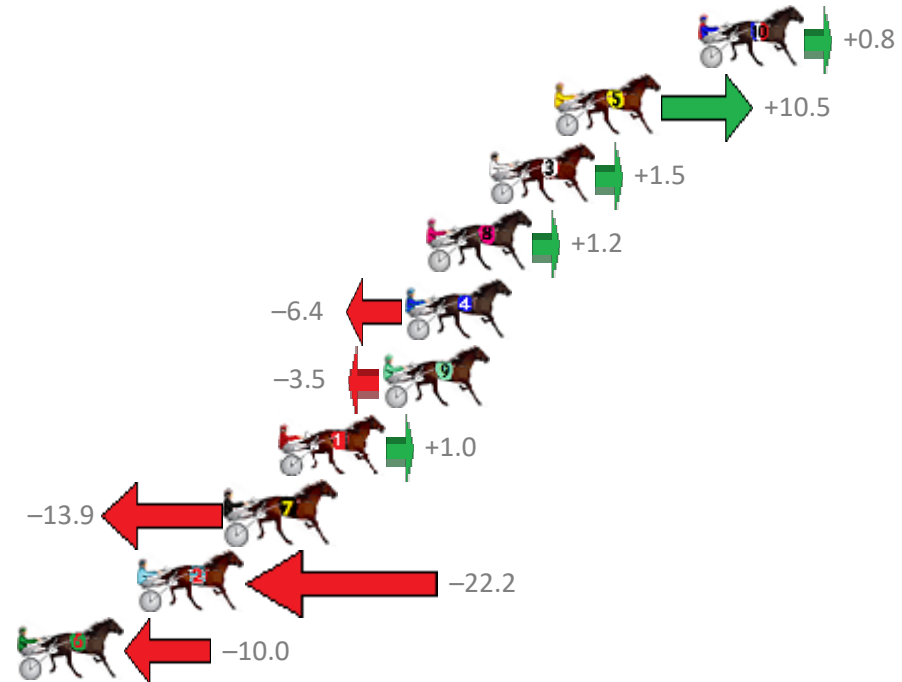

Redcliffe Race 2 Distance 2040m

Sunday, 18 February 2018

Gross Time: 2:32.80 MileRate: 2:00.60 LeadTime: 32.30s First Qtr: 31.40s Second Qtr: 30.20s Third Qtr: 28.80s Fourth Qtr: 30.10s

NoHorse	Plc	Margin	Time	800Time (W)	400 Time (W)
10 LIVING GRAND	1	0.0m	2:32.80	58.84s (1)	30.10s (1)
5 ASHLEYS ANGEL	2	5.7m	2:33.23	58.13s (2)	29.43s (2)
3 BERTILS DELIGHT	3	8.3m	2:33.42	58.79s (1)	29.96s (1)
8 THE BLACK FLASH	4	10.8m	2:33.61	58.81s (2)	30.18s (2)
4 KEARNEY LANE	5	11.6m	2:33.67	59.37s (1)	30.54s (1)
9 LEVI JADE	6	12.5m	2:33.74	59.16s (0)	30.05s (0)
1 OUR DIAMOND EDITON	7	16.6m	2:34.05	58.83s (1)	30.08s (1)
7 HANDSOME MAJOR	8	18.7m	2:34.21	59.92s (0)	30.83s (0)
2 PURE MADNESS	9	22.2m	2:34.47	60.53s (0)	31.62s (0)
6 STRIKE POWER	10	27.0m	2:34.83	59.64s (0)	30.72s (0)

Finish Position and metres gained from 800m

Trots Sectionals
Powered by
www.pjdata.com.au
Home of PJ Trots Analyser

The Racing Queensland Board (trading as Racing Queensland) and provider are not responsible for the completeness or accuracy of any of the information contained herein, and makes no representations about its suitability for any purpose.