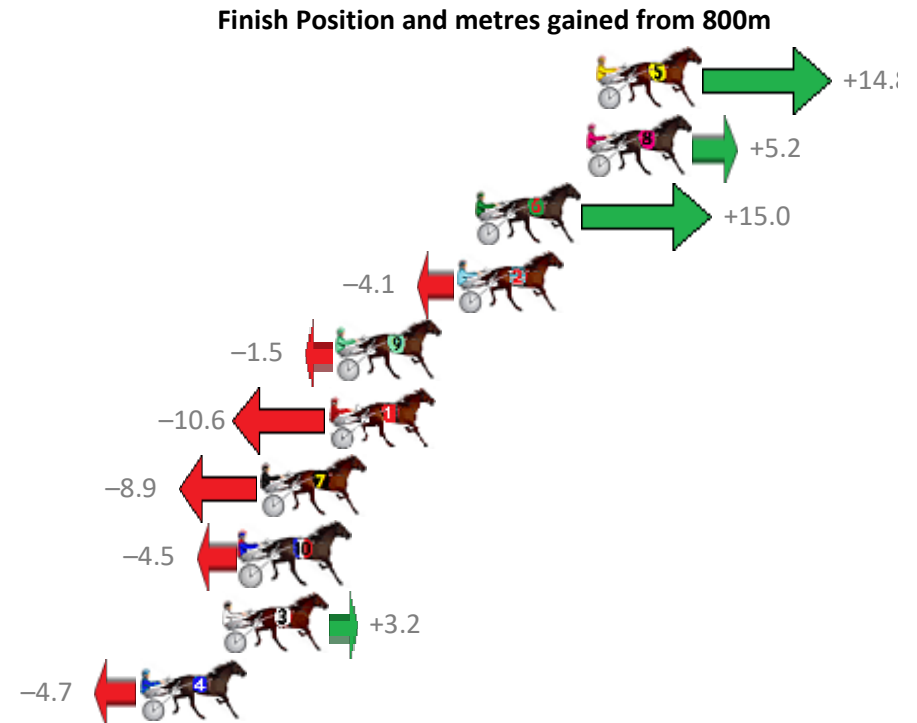

Redcliffe Race 3 Distance 1780m

Sunday, 18 February 2018

Gross Time: 2:12.70 MileRate: 1:59.90 LeadTime: 11.80s First Qtr: 29.70s Second Qtr: 31.20s Third Qtr: 29.70s Fourth Qtr: 30.30s

NoHorse	Plc	Margin	Time	800Time (W)	400 Time (W)
5 BOB GAGE	1	0.0m	2:12.70	58.89s (1)	29.85s (2)
8 MIDNIGHT BENDER	2	0.4m	2:12.73	59.61s (1)	30.32s (2)
6 FEELINGFORAMIRACLE	3	4.8m	2:13.06	58.88s (1)	29.71s (2)
2 MY AJAYE	4	5.5m	2:13.12	60.31s (1)	30.69s (1)
9 ANY WONDER	5	10.3m	2:13.48	60.11s (0)	30.38s (0)
1 PONOVER	6	10.6m	2:13.50	60.79s (0)	31.10s (0)
7 MATTGREGOR STAR	7	13.3m	2:13.71	60.67s (0)	30.94s (0)
10 JULIA MAC	8	14.1m	2:13.77	60.34s (1)	30.91s (1)
3 PAQUIN	9	14.8m	2:13.82	59.76s (0)	30.39s (0)
4 MACS CHOICE	10	18.1m	2:14.07	60.35s (0)	30.73s (1)

Trots Sectionals
Powered by
www.pjdata.com.au
Home of PJ Trots Analyser

The Racing Queensland Board (trading as Racing Queensland) and provider are not responsible for the completeness or accuracy of any of the information contained herein, and makes no representations about its suitability for any purpose.