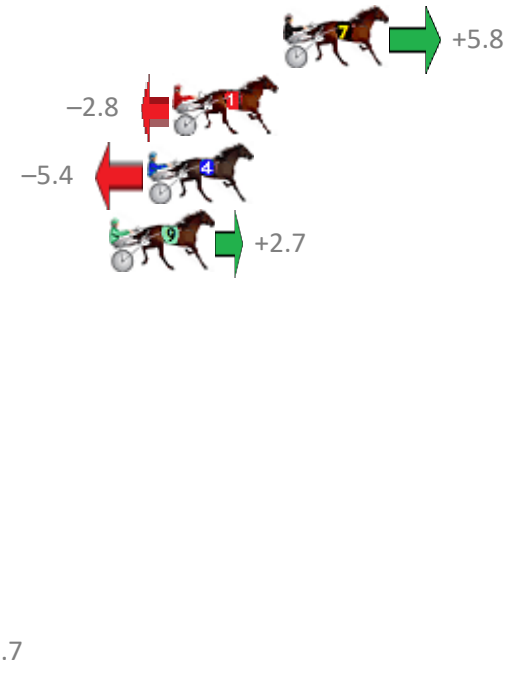

Redcliffe Race 5 Distance 2040m

Sunday, 18 February 2018

Gross Time: 2:33.70 MileRate: 2:01.30 LeadTime: 32.40s First Qtr: 31.70s Second Qtr: 30.50s Third Qtr: 29.70s Fourth Qtr: 29.40s

NoHorse	Plc	Margin	Time	800Time (W)	400 Time (W)
7 MACH SAM	1	0.0m	2:33.70	58.67s (0)	29.03s (0)
1 ULTIMATE AD	2	4.4m	2:34.02	59.31s (0)	29.72s (0)
4 NONE BETTOR	3	5.4m	2:34.10	59.50s (1)	29.74s (1)
9 HERES MY NUMBER	4	6.9m	2:34.21	58.90s (1)	29.13s (2)
3 MISS ROB ROY	5	22.7m	2:35.37	59.71s (0)	29.85s (2)
5 COAST WARNING	6	23.5m	2:35.43	59.45s (0)	29.75s (0)
8 THE JEWEL THIEF	7	27.8m	2:35.74	60.40s (0)	30.40s (0)
10 STYLISH FEELING	8	28.3m	2:35.78	59.40s (1)	29.91s (2)
6 IM ISABELLA	9	29.5m	2:35.87	59.83s (1)	30.25s (1)
2 OUR CHAMPION	10	74.5m	2:39.18	64.25s (1)	33.92s (1)

Finish Position and metres gained from 800m

Trots Sectionals
Powered by
www.pjdata.com.au
Home of PJ Trots Analyser

The Racing Queensland Board (trading as Racing Queensland) and provider are not responsible for the completeness or accuracy of any of the information contained herein, and makes no representations about its suitability for any purpose.