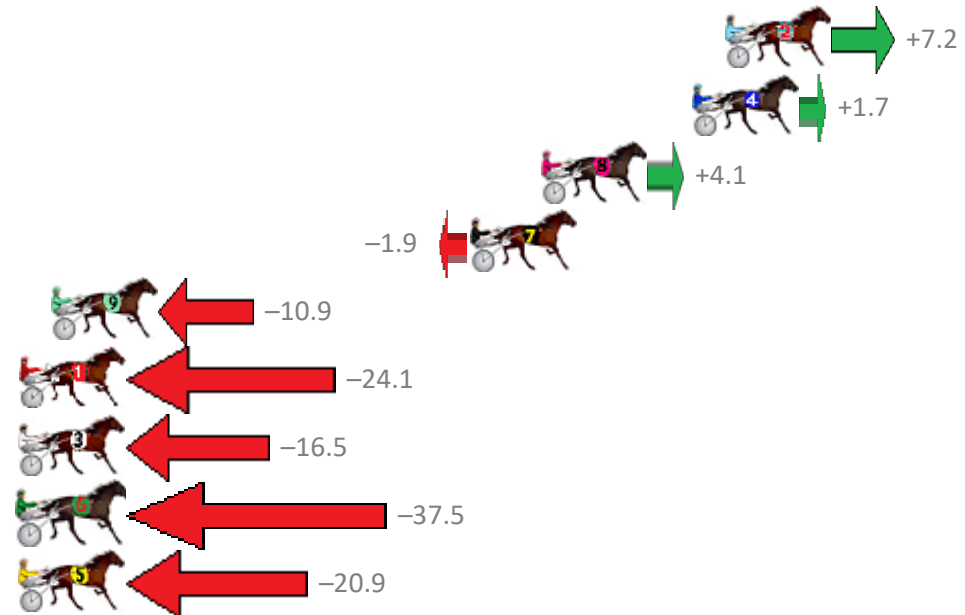

Redcliffe Race 8 Distance 1780m

Sunday, 18 February 2018

Gross Time: 2:15.10 MileRate: 2:02.10 LeadTime: 11.90s First Qtr: 30.30s Second Qtr: 32.90s Third Qtr: 30.60s Fourth Qtr: 29.40s

NoHorse	Plc	Margin	Time	800Time (W)	400 Time (W)
2 MINI MIRACLE	1	0.0m	2:15.10	59.46s (1)	28.87s (2)
4 YKIKAFIL	2	1.3m	2:15.20	59.87s (1)	29.25s (1)
8 WILLSINTOWN	3	7.3m	2:15.64	59.69s (1)	29.10s (2)
7 WANDERIN MAN	4	10.1m	2:15.84	60.14s (0)	29.51s (0)
9 SUGAR BRICHERS	5	26.7m	2:17.06	60.82s (1)	30.22s (2)
1 IFOUNDTHEBEACH	6	28.1m	2:17.17	61.81s (0)	31.14s (0)
3 MILLY BROMAC	7	29.5m	2:17.27	61.24s (0)	30.61s (0)
6 SOHO MOODY BLUE	8	37.5m	2:17.86	62.81s (0)	32.16s (0)
5 BILLY CLUBFOOT	9	38.9m	2:17.96	61.57s (0)	30.98s (0)

Finish Position and metres gained from 800m

Trots Sectionals
Powered by
www.pjdata.com.au
Home of PJ Trots Analyser

The Racing Queensland Board (trading as Racing Queensland) and provider are not responsible for the completeness or accuracy of any of the information contained herein, and makes no representations about its suitability for any purpose.