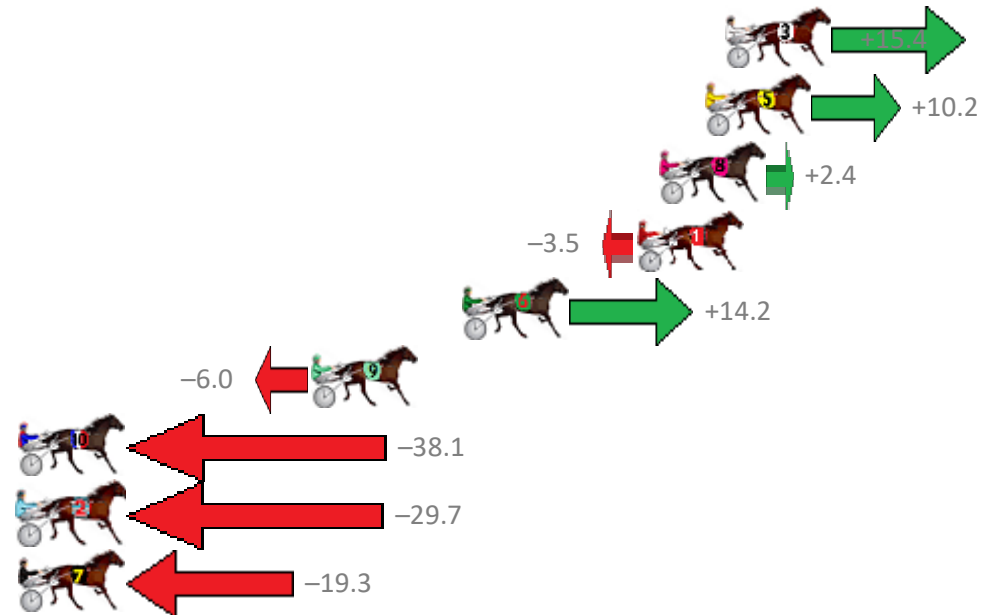

Redcliffe Race 1 Distance 2040m

Sunday, 18 February 2018

Gross Time: 2:31.10 MileRate: 1:59.20 LeadTime: 31.30s First Qtr: 29.80s Second Qtr: 29.80s Third Qtr: 29.40s Fourth Qtr: 30.80s

NoHorse	Plc	Margin	Time	800Time (W)	400 Time (W)
3 KYMS BOY	1	0.0m	2:31.10	59.04s (1)	30.25s (2)
5 BLACK BELT	2	0.8m	2:31.16	59.43s (1)	29.88s (1)
8 ZALTA	3	2.6m	2:31.30	60.02s (0)	30.71s (1)
1 ROYAL TAZ	4	3.5m	2:31.37	60.46s (0)	31.07s (0)
6 MAJOR STRIKE	5	10.4m	2:31.90	59.13s (1)	30.26s (0)
9 HE CAN TALK	6	16.4m	2:32.36	60.65s (0)	31.40s (0)
10 RISKY BUZINESS	7	44.9m	2:34.56	63.07s (1)	32.73s (1)
2 KAAPALI	8	49.9m	2:34.94	62.43s (1)	32.98s (2)
7 YES BROTHER YES	9	64.3m	2:36.05	61.65s (0)	31.90s (0)

Finish Position and metres gained from 800m

Trots Sectionals
Powered by
www.pjdata.com.au
Home of PJ Trots Analyser

The Racing Queensland Board (trading as Racing Queensland) and provider are not responsible for the completeness or accuracy of any of the information contained herein, and makes no representations about its suitability for any purpose.