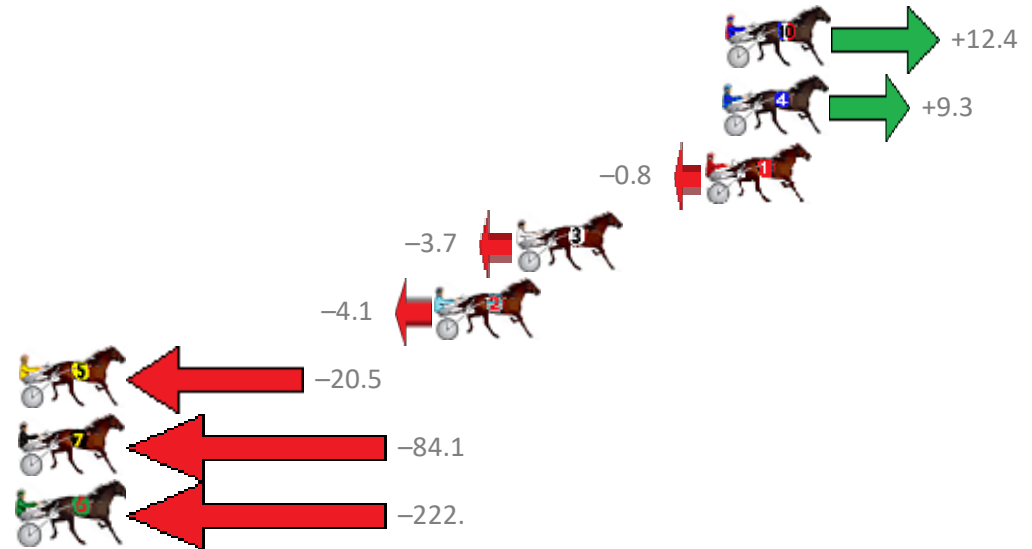

Redcliffe Race 7 Distance 1780m

Sunday, 18 February 2018

Gross Time: 2:17.20 MileRate: 2:04.00 LeadTime: 11.80s First Qtr: 31.40s Second Qtr: 31.70s Third Qtr: 30.90s Fourth Qtr: 31.40s

NoHorse	Plc	Margin	Time	800Time (W)	400 Time (W)
10 CAUSE A BIG SCENE	1	0.0m	2:17.20	61.33s (1)	30.79s (2)
4 COBLA MADONNA	2	0.1m	2:17.21	61.58s (0)	30.73s (1)
1 OUR MATEO	3	0.8m	2:17.26	62.36s (0)	31.46s (0)
3 JACK DOUBLEYOU	4	8.3m	2:17.85	62.59s (0)	31.61s (0)
2 PRIVATE JUJON	5	11.5m	2:18.10	62.62s (1)	32.16s (1)
5 SURREAL DEAL	6	34.5m	2:19.91	63.90s (0)	32.88s (0)
7 TRUE FEELINGS	7	134.1m	2:27.73	68.85s (0)	36.82s (0)
6 DIABOLO DANNY	8	225.5m	2:34.90	79.63s (1)	47.44s (1)

Finish Position and metres gained from 800m

Trots Sectionals
Powered by
www.pjdata.com.au
Home of PJ Trots Analyser

The Racing Queensland Board (trading as Racing Queensland) and provider are not responsible for the completeness or accuracy of any of the information contained herein, and makes no representations about its suitability for any purpose.