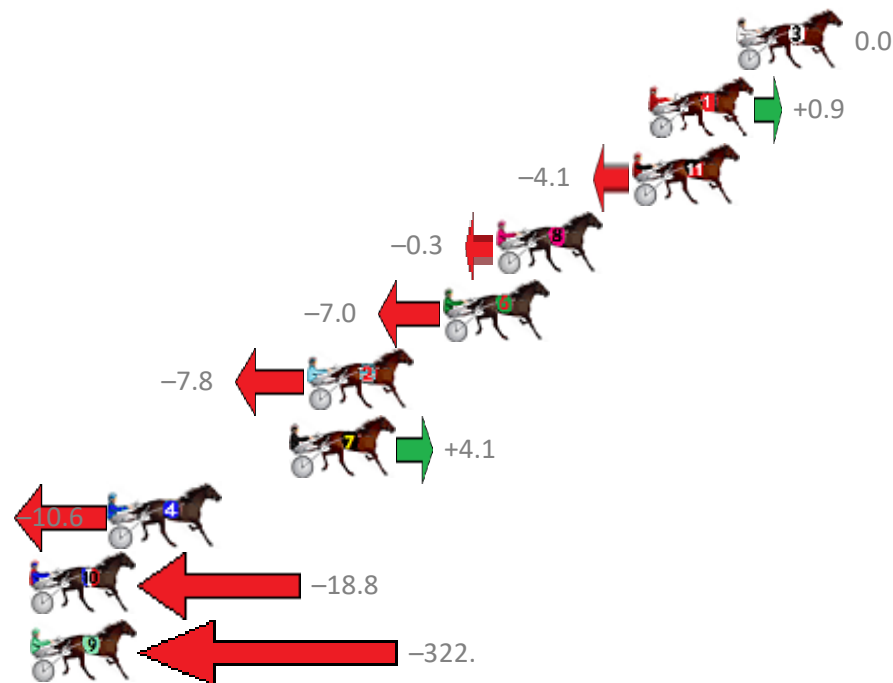

Albion Park Race 2 Distance 1660m

Saturday, 3 March 2018

Gross Time: 1:58.20 MileRate: 1:54.60 LeadTime: 3.40s First Qtr: 28.60s Second Qtr: 31.00s Third Qtr: 27.90s Fourth Qtr: 27.30s

NoHorse	Plc	Margin	Time	800Time (W)	400 Time (W)
3 THREE OF THE BEST	1	0.0m	1:58.20	55.20s (0)	27.30s (0)
1 JOSSIE JAMES	2	3.5m	1:58.44	55.14s (0)	27.22s (0)
11 MARETTI	3	4.1m	1:58.48	55.48s (1)	27.43s (1)
8 BET IM SPECIAL	4	9.5m	1:58.85	55.22s (0)	27.29s (0)
6 OASIS DREAM	5	11.6m	1:58.99	55.68s (1)	27.60s (1)
2 HEY PORSHA	6	17.0m	1:59.36	55.74s (1)	27.64s (1)
7 FIRE AND ICE	7	17.7m	1:59.41	54.92s (1)	27.38s (1)
4 TOORAM LAD	8	24.8m	1:59.89	55.93s (0)	27.96s (0)
10 PSYCHEDELIC	9	36.6m	2:00.70	56.50s (2)	27.90s (3)
9 ROCK WITH SAM	10	335.8m	2:21.12	77.46s (2)	48.53s (2)

Finish Position and metres gained from 800m

Trots Sectionals
Powered by
www.pjdata.com.au
Home of PJ Trots Analyser

The Racing Queensland Board (trading as Racing Queensland) and provider are not responsible for the completeness or accuracy of any of the information contained herein, and makes no representations about its suitability for any purpose.