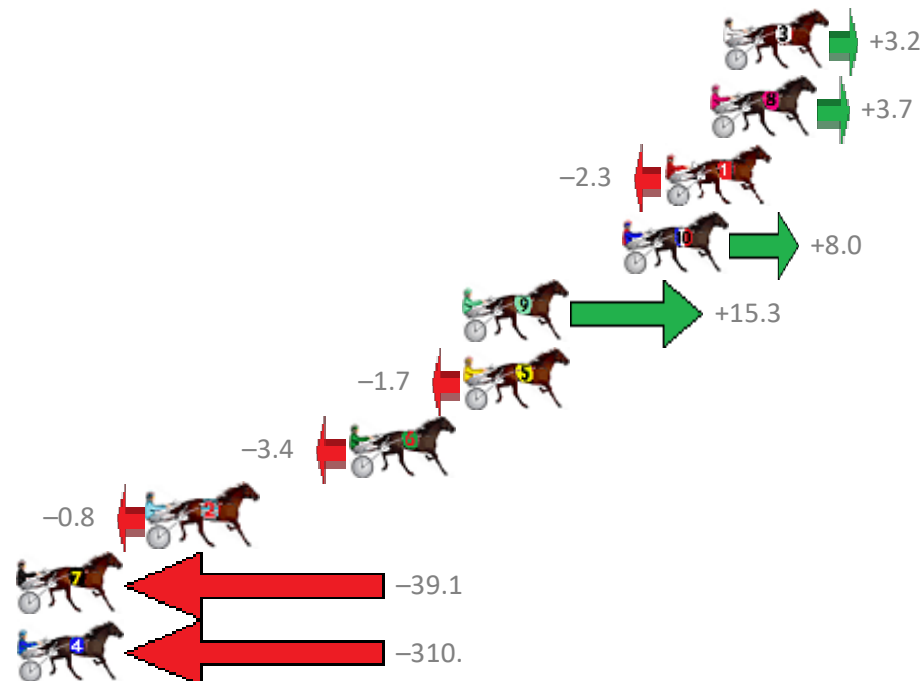

Albion Park Race 8 Distance 1660m

Saturday, 3 March 2018

Gross Time: 2:03.30 MileRate: 1:59.60 LeadTime: 3.50s First Qtr: 29.10s Second Qtr: 32.70s Third Qtr: 29.80s Fourth Qtr: 28.20s

NoHorse	Plc	Margin	Time	800Time (W)	400 Time (W)
3 MISS MONEYBAGS	1	0.0m	2:03.30	57.77s (1)	28.19s (1)
8 SAINT KILDA BEACH	2	0.5m	2:03.34	57.73s (0)	27.93s (0)
1 MAYWYN TOUGH	3	2.3m	2:03.46	58.17s (0)	28.36s (0)
10 MAYWYN NO REGRETS	4	4.0m	2:03.58	57.42s (2)	28.47s (2)
9 LEFT A TERROR	5	10.3m	2:04.03	56.89s (1)	28.01s (2)
5 THE MONEY BALL	6	10.3m	2:04.03	58.12s (1)	28.47s (1)
6 BOULDER CITY	7	14.8m	2:04.34	58.25s (0)	28.58s (0)
2 CHERRYS THE BEST	8	22.8m	2:04.91	58.06s (0)	28.54s (0)
7 SPRINGFIELD DESIRE	9	55.3m	2:07.20	60.83s (0)	31.52s (2)
4 FEELINGFORARAINBOW	10	331.2m	2:26.65	80.53s (1)	49.76s (1)

Finish Position and metres gained from 800m

Trots Sectionals
Powered by
www.pjdata.com.au
Home of PJ Trots Analyser

The Racing Queensland Board (trading as Racing Queensland) and provider are not responsible for the completeness or accuracy of any of the information contained herein, and makes no representations about its suitability for any purpose.