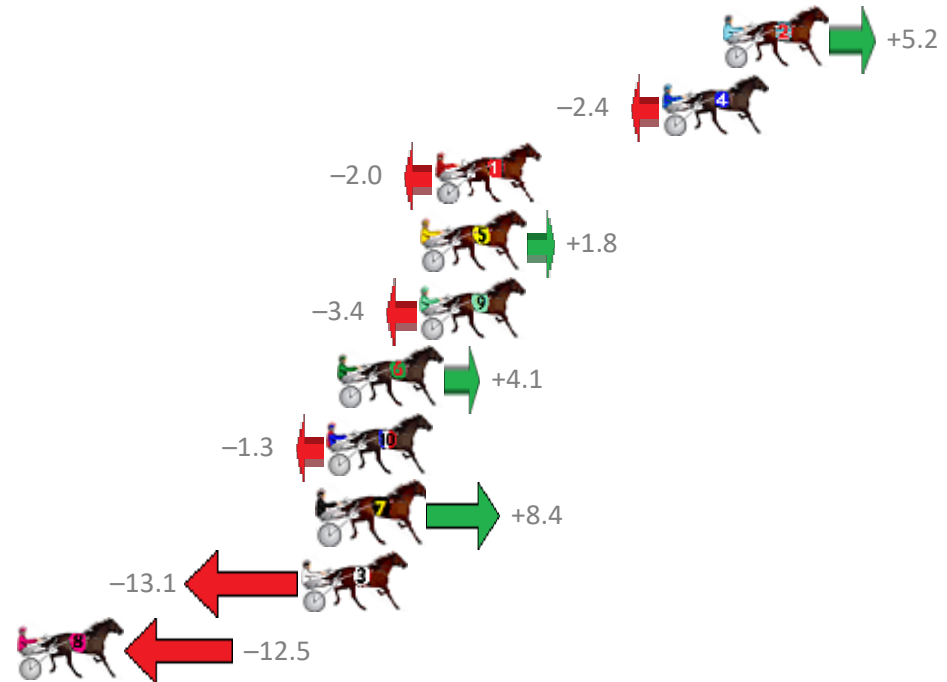

Albion Park Race 10 Distance 1660m

Saturday, 3 March 2018

Gross Time: 1:57.20 MileRate: 1:53.60 LeadTime: 3.60s First Qtr: 28.60s Second Qtr: 30.10s Third Qtr: 27.60s Fourth Qtr: 27.30s

NoHorse	Plc	Margin	Time	800Time (W)	400 Time (W)
2 GEORGIA GRACE	1	0.0m	1:57.20	54.54s (0)	26.96s (0)
4 CHARMS ON A ROLL	2	2.4m	1:57.36	55.06s (0)	27.46s (0)
1 GOTTA GLOW	3	11.4m	1:57.98	55.04s (0)	27.38s (0)
5 DRIVE THE DREAM	4	12.0m	1:58.02	54.78s (1)	27.07s (1)
9 IMA GRUMPY POSSUM	5	12.0m	1:58.02	55.13s (1)	27.35s (1)
6 REDS JET STAR	6	15.3m	1:58.24	54.62s (1)	26.97s (1)
10 CHEERS KATHY	7	15.7m	1:58.27	54.99s (0)	27.38s (0)
7 COMIGAL	8	16.0m	1:58.29	54.32s (1)	26.84s (2)
3 THE MUSE	9	16.7m	1:58.34	55.80s (1)	28.00s (1)
8 CHERISH THE MOMENT	10	49.1m	2:00.55	55.76s (0)	28.10s (0)

Finish Position and metres gained from 800m

Trots Sectionals
Powered by
www.pjdata.com.au
Home of PJ Trots Analyser

The Racing Queensland Board (trading as Racing Queensland) and provider are not responsible for the completeness or accuracy of any of the information contained herein, and makes no representations about its suitability for any purpose.