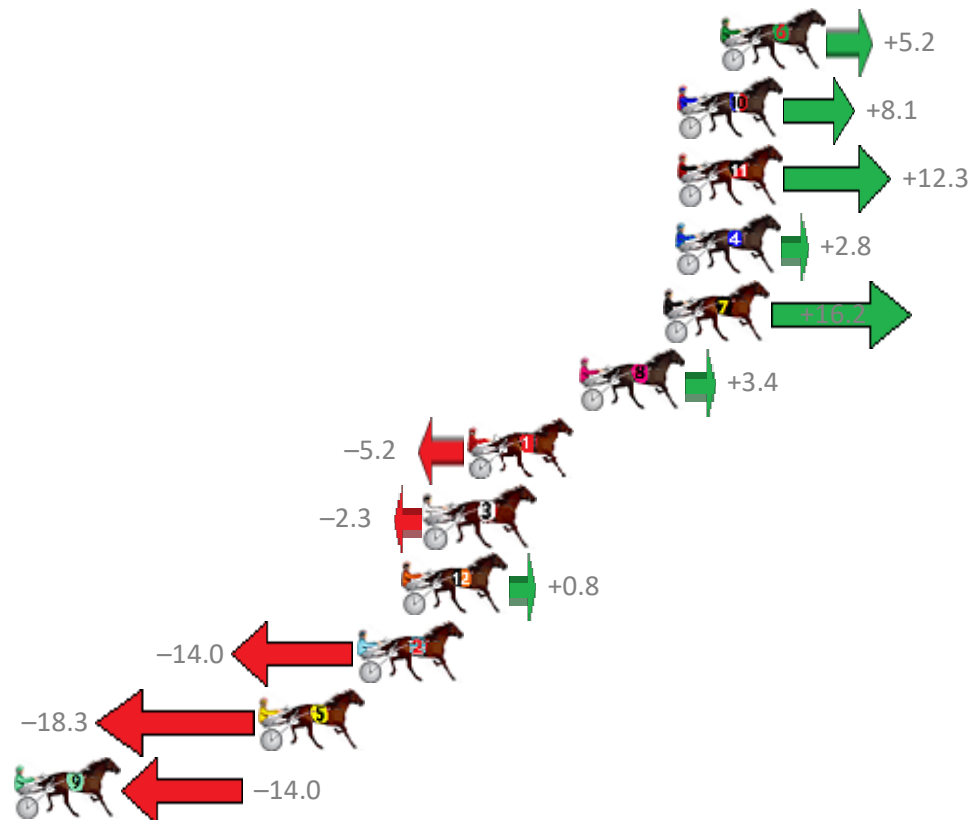

Albion Park Race 1 Distance 1660m

Saturday, 3 March 2018

Gross Time: 1:58.10 MileRate: 1:54.50 LeadTime: 3.50s First Qtr: 26.00s Second Qtr: 31.60s Third Qtr: 28.70s Fourth Qtr: 28.30s

NoHorse	Plc	Margin	Time	800Time (W)	400 Time (W)
6 CONSTANTLYSIDEWAYS	1	0.0m	1:58.10	56.63s (2)	28.10s (2)
10 CASINO TOMMY	2	1.7m	1:58.22	56.42s (2)	27.88s (2)
11 SAMMYS A KRIDEN	3	1.7m	1:58.22	56.12s (2)	27.57s (2)
4 ANOTHER BROADWAY	4	1.8m	1:58.23	56.80s (1)	27.93s (1)
7 MAYWYNS BEST	5	2.2m	1:58.26	55.85s (2)	27.30s (2)
8 COVERT BEAUTY	6	5.6m	1:58.50	56.76s (0)	28.02s (0)
1 LONG ROAD TO FAME	7	10.0m	1:58.81	57.37s (0)	28.70s (0)
3 TOP TRIO	8	11.7m	1:58.93	57.16s (1)	28.32s (1)
12 VADER	9	12.6m	1:58.99	56.94s (0)	28.16s (0)
2 KOTARE YORK	10	14.4m	1:59.12	58.00s (0)	29.32s (0)
5 COMPLY OR DIE	11	18.3m	1:59.39	58.30s (1)	29.44s (1)
9 SHAREAPASSION	12	28.0m	2:00.08	58.00s (1)	29.15s (1)

Finish Position and metres gained from 800m

Trots Sectionals
Powered by
www.pjdata.com.au
Home of PJ Trots Analyser

The Racing Queensland Board (trading as Racing Queensland) and provider are not responsible for the completeness or accuracy of any of the information contained herein, and makes no representations about its suitability for any purpose.