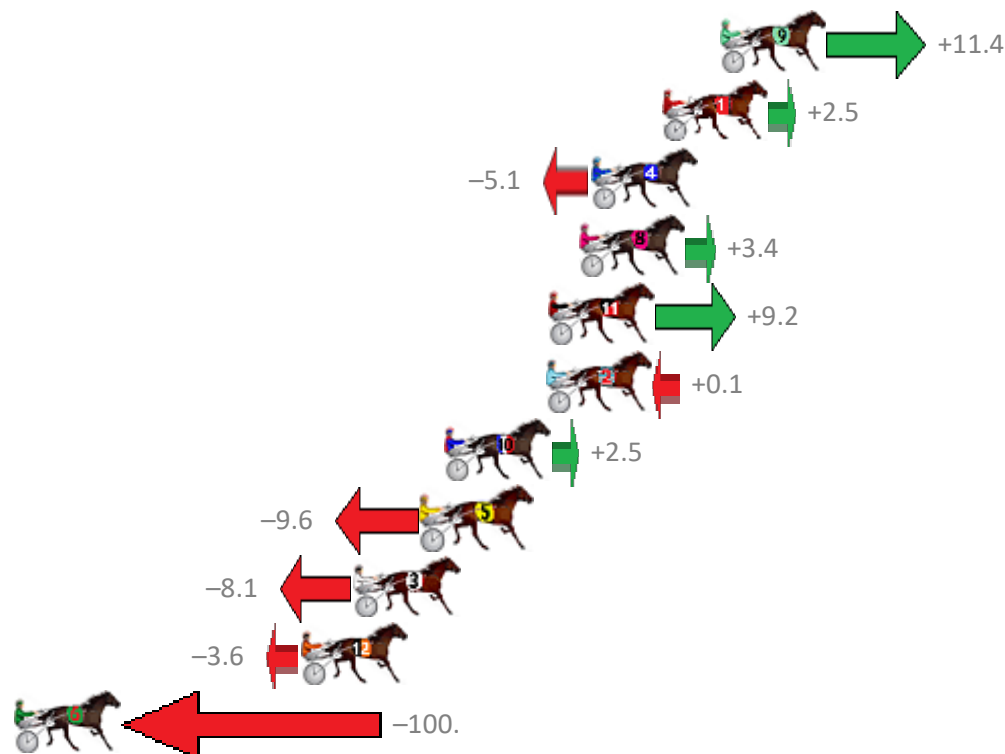

Albion Park Race 5 Distance 2138m

Saturday, 3 March 2018

Gross Time: 2:35.60 MileRate: 1:57.10 LeadTime: 37.00s First Qtr: 31.30s Second Qtr: 29.40s Third Qtr: 28.70s Fourth Qtr: 29.20s

NoHorse	Plc	Margin	Time	800Time (W)	400 Time (W)
9 ANYCHANCE	1	0.0m	2:35.60	57.07s (2)	28.65s (2)
1 ROCKNROLL AMBER	2	2.3m	2:35.77	57.72s (0)	29.02s (0)
4 KARLOO MAC	3	5.1m	2:35.97	58.27s (0)	29.57s (0)
8 RIVERLEIGH ROCKET	4	5.6m	2:36.01	57.65s (0)	28.95s (0)
11 ELLIOTT BROMAC	5	6.8m	2:36.10	57.23s (2)	28.81s (2)
2 TOMEARA	6	6.9m	2:36.10	57.89s (2)	29.46s (2)
10 HARD TO HEAR	7	10.9m	2:36.40	57.72s (0)	29.03s (0)
5 LIVING GRAND	8	11.8m	2:36.46	58.59s (1)	29.81s (1)
3 IMA TOP TYCOON	9	14.5m	2:36.66	58.49s (1)	29.70s (1)
12 WEEDONS EXPRESS	10	16.6m	2:36.81	58.16s (1)	29.52s (1)
6 OUR BUSCEMI	11	140.0m	2:45.82	65.14s (0)	35.04s (0)

Finish Position and metres gained from 800m

Trots Sectionals
Powered by
www.pjdata.com.au
Home of PJ Trots Analyser

The Racing Queensland Board (trading as Racing Queensland) and provider are not responsible for the completeness or accuracy of any of the information contained herein, and makes no representations about its suitability for any purpose.