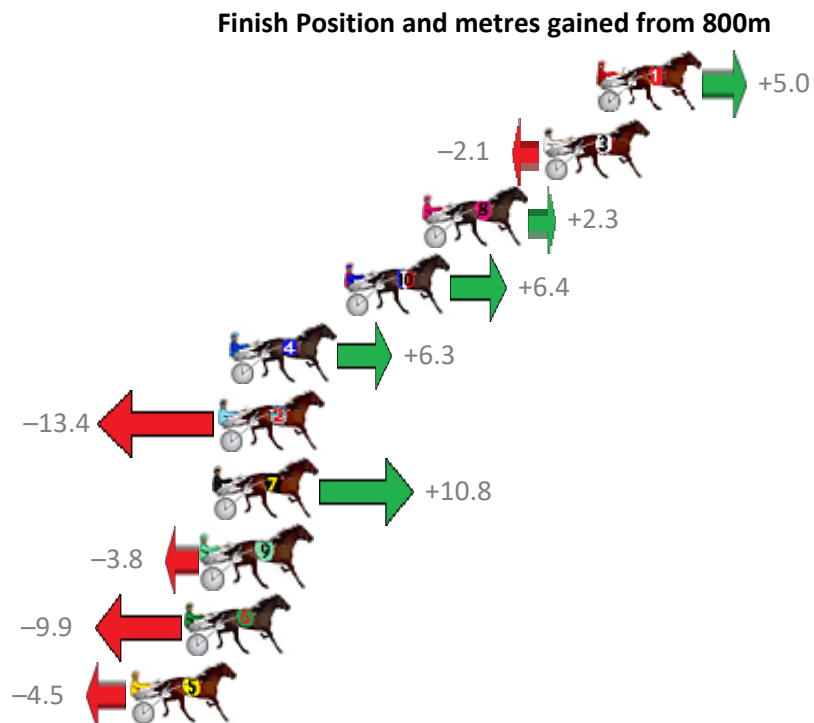

Albion Park Race 6 Distance 1660m

Saturday, 3 March 2018

Gross Time: 1:57.40 MileRate: 1:53.90 LeadTime: 3.40s First Qtr: 27.40s Second Qtr: 30.50s Third Qtr: 28.10s Fourth Qtr: 28.00s

NoHorse	Plc	Margin	Time	800Time (W)	400 Time (W)
1 MAX RICHTER	1	0.0m	1:57.40	55.75s (0)	27.66s (0)
3 THREO	2	2.1m	1:57.55	56.25s (0)	28.15s (0)
8 MONTANA FALCON	3	6.9m	1:57.88	55.94s (0)	27.85s (0)
10 EXCEPTIONAL MACH	4	10.0m	1:58.10	55.65s (1)	27.90s (2)
4 GUYS BETTOR BET	5	14.5m	1:58.42	55.66s (1)	27.78s (2)
2 NUREYEV	6	15.0m	1:58.45	57.04s (1)	28.90s (1)
7 OVERLAP	7	15.2m	1:58.46	55.34s (1)	27.82s (1)
9 WYNBERG TERROR	8	15.6m	1:58.49	56.37s (1)	28.63s (2)
6 SECRET SMILE	9	16.3m	1:58.54	56.79s (1)	28.69s (1)
5 MAJOR MOMENT	10	18.5m	1:58.69	56.42s (0)	28.41s (1)

Trots Sectionals
Powered by
www.pjdata.com.au
Home of PJ Trots Analyser

The Racing Queensland Board (trading as Racing Queensland) and provider are not responsible for the completeness or accuracy of any of the information contained herein, and makes no representations about its suitability for any purpose.