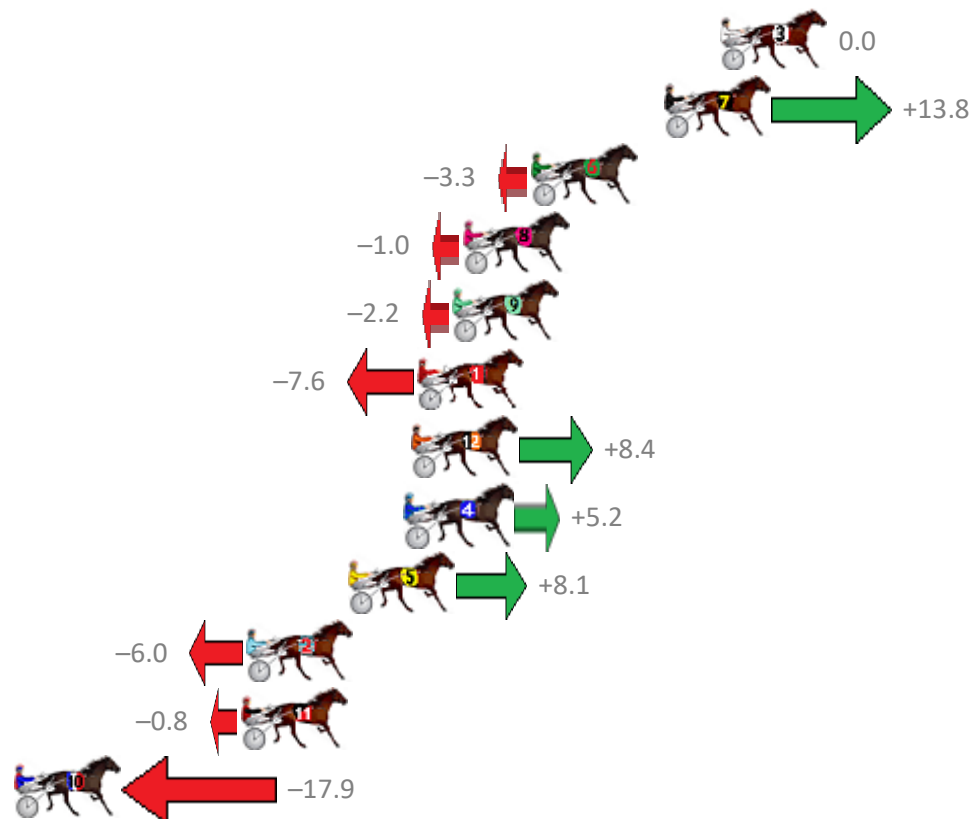

Albion Park Race 3 Distance 1660m

Saturday, 3 March 2018

Gross Time: 1:56.80 MileRate: 1:53.30 LeadTime: 3.50s First Qtr: 27.40s Second Qtr: 30.50s Third Qtr: 28.10s Fourth Qtr: 27.30s

NoHorse	Plc	Margin	Time	800Time (W)	400 Time (W)
3 ROYAL COUNSEL	1	0.0m	1:56.80	55.40s (0)	27.30s (0)
7 FIREBBY	2	2.2m	1:56.95	54.44s (2)	27.16s (2)
6 OUTLAW FELLA	3	7.5m	1:57.31	55.63s (1)	27.68s (1)
8 BUNDABURRA	4	10.2m	1:57.50	55.47s (0)	27.29s (0)
9 GERONIMO BEAU	5	10.6m	1:57.52	55.55s (1)	27.53s (1)
1 TALLYHO BROMAC	6	12.0m	1:57.62	55.93s (0)	27.76s (0)
12 TREVS NO ANGEL	7	12.2m	1:57.63	54.82s (2)	27.55s (2)
4 ARROKEEFE	8	12.4m	1:57.65	55.04s (1)	26.97s (1)
5 COUNTDOWN	9	14.7m	1:57.80	54.84s (1)	27.20s (2)
2 CHANTREY	10	18.8m	1:58.08	55.82s (1)	27.75s (1)
11 MONUMENTAL	11	19.0m	1:58.10	55.46s (0)	27.25s (0)
10 LEXUS ON THE BEACH	12	31.7m	1:58.96	56.64s (0)	28.43s (0)

Finish Position and metres gained from 800m

Trots Sectionals
Powered by
www.pjdata.com.au
Home of PJ Trots Analyser

The Racing Queensland Board (trading as Racing Queensland) and provider are not responsible for the completeness or accuracy of any of the information contained herein, and makes no representations about its suitability for any purpose.