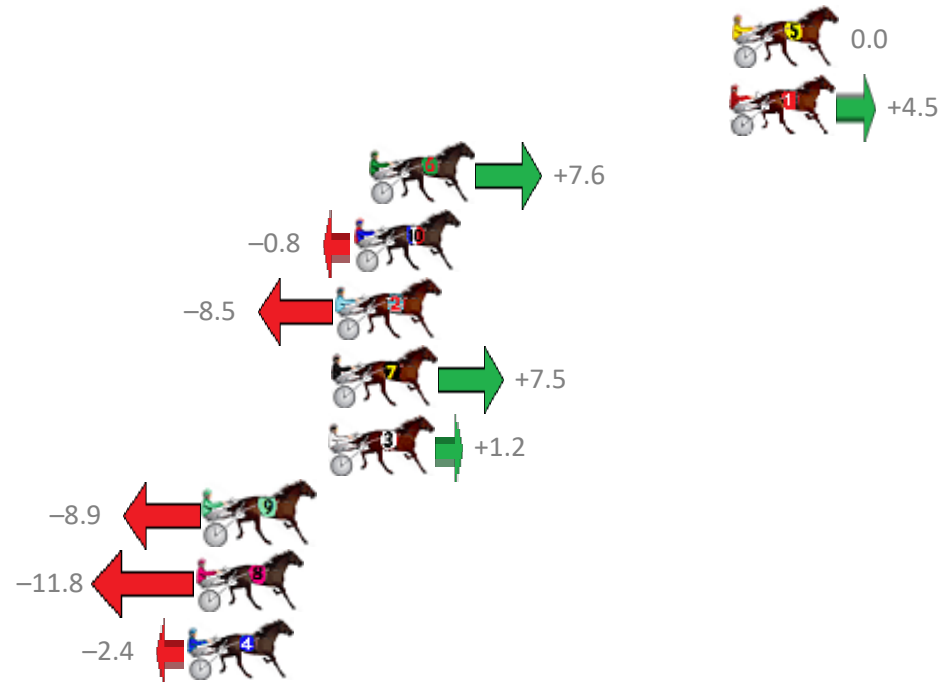

Albion Park Race 4 Distance 1660m

Saturday, 3 March 2018

Gross Time: 1:56.50 MileRate: 1:52.90 LeadTime: 3.60s First Qtr: 27.40s Second Qtr: 30.00s Third Qtr: 27.60s Fourth Qtr: 27.90s

NoHorse	Plc	Margin	Time	800Time (W)	400 Time (W)
5 FEEL THE COURAGE	1	0.0m	1:56.50	55.50s (0)	27.90s (0)
1 POLISHED ROCKS	2	0.1m	1:56.51	55.19s (0)	27.59s (0)
6 BETTABE PERFECT	3	14.4m	1:57.50	54.97s (1)	27.48s (2)
10 ALLELUIA	4	15.0m	1:57.55	55.56s (0)	27.94s (0)
2 MISTER MUNDAKA	5	15.7m	1:57.60	56.09s (1)	28.31s (1)
7 BROADWAY PLAYBOY	6	15.9m	1:57.61	54.98s (0)	27.53s (1)
3 WRITTEN IN RED	7	16.0m	1:57.62	55.42s (1)	27.86s (1)
9 ALWAYS MY MATE	8	20.9m	1:57.96	56.12s (1)	28.63s (2)
8 BELLS BEACH HOUSE	9	21.2m	1:57.98	56.32s (0)	28.68s (0)
4 WESTERN BLAZE	10	21.6m	1:58.01	55.67s (0)	28.07s (0)

Finish Position and metres gained from 800m

Trots Sectionals
Powered by
www.pjdata.com.au
Home of PJ Trots Analyser

The Racing Queensland Board (trading as Racing Queensland) and provider are not responsible for the completeness or accuracy of any of the information contained herein, and makes no representations about its suitability for any purpose.