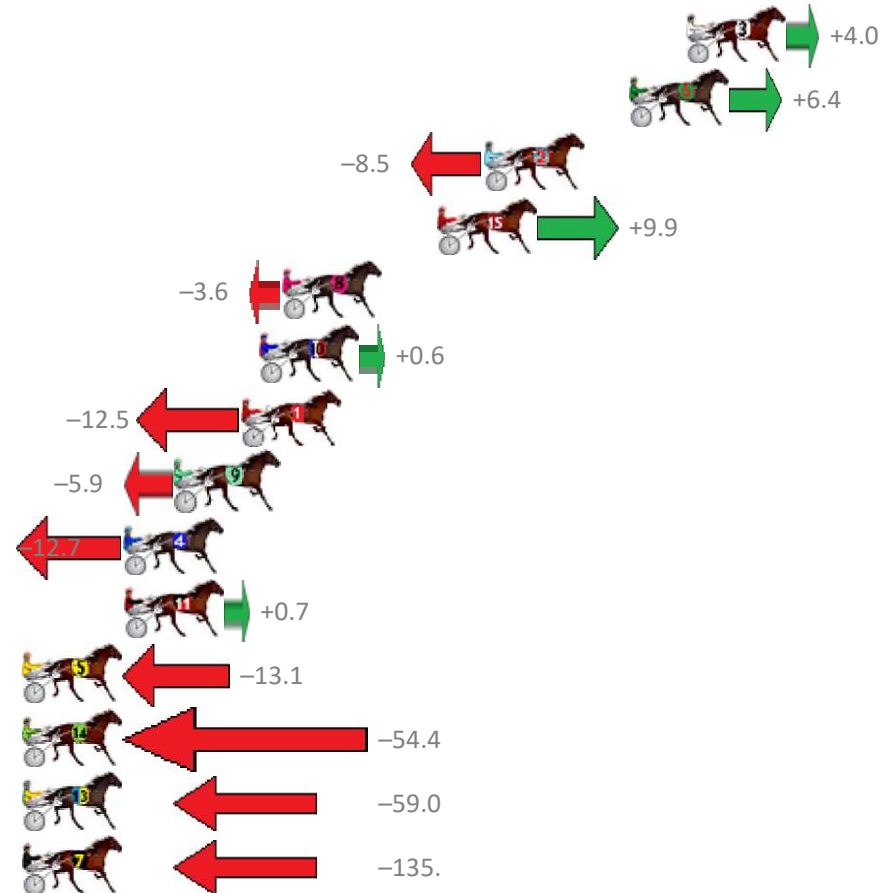

Albion Park Race 7 Distance 2647m

Saturday, 3 March 2018

Gross Time: 3:23.90 MileRate: 2:03.50 LeadTime: 83.50s First Qtr: 31.80s Second Qtr: 30.40s Third Qtr: 29.00s Fourth Qtr: 29.20s

No	Horse	Plc	Margin	Time	800Time (W)	400 Time (W)
3	NEEDLE	1	0.0m	3:23.90	57.91s (1)	29.04s (1)
6	SPIRIT WALKER	2	2.4m	3:24.08	57.73s (1)	28.89s (1)
2	SOUTHERN ALPS	3	8.5m	3:24.52	58.82s (0)	29.82s (0)
15	SCORCHED	4	10.5m	3:24.67	57.48s (0)	29.03s (2)
8	ASTRAL RULER	5	17.0m	3:25.14	58.46s (1)	29.62s (1)
10	QUIETLY SPOKEN	6	18.0m	3:25.21	58.16s (1)	29.90s (2)
1	JUSTABITLIKEMUM	7	18.7m	3:25.27	59.11s (0)	30.16s (0)
9	HARD DONE BY	8	21.5m	3:25.47	58.63s (0)	29.69s (0)
4	DAY TOURER	9	23.7m	3:25.63	59.12s (0)	30.16s (0)
11	NORTHERN MUSCLE	10	23.7m	3:25.63	58.15s (1)	29.59s (3)
5	ZAIRE DIVA	11	39.1m	3:26.75	59.15s (0)	30.33s (1)
14	LAVROS SEGIL	12	88.0m	3:30.32	62.16s (0)	32.97s (0)
13	JUSTABITCOCO	13	88.6m	3:30.37	62.49s (1)	33.05s (1)
7	UWOULDNTBELIEVEIT	14	285.0m	3:44.71	68.02s (0)	35.41s (0)

Finish Position and metres gained from 800m

Trots Sectionals
Powered by
www.pjdata.com.au
Home of PJ Trots Analyser

The Racing Queensland Board (trading as Racing Queensland) and provider are not responsible for the completeness or accuracy of any of the information contained herein, and makes no representations about its suitability for any purpose.