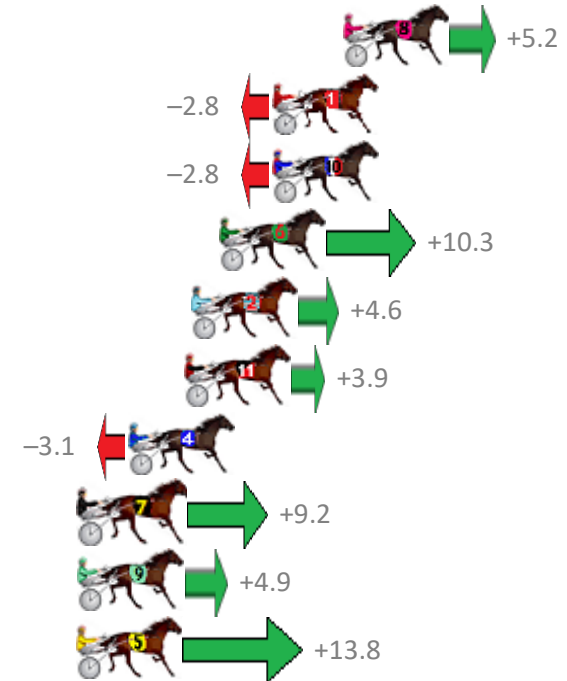

Albion Park Race 9 Distance 1660m

Saturday, 3 March 2018

Gross Time: 1:55.70 MileRate: 1:52.20 LeadTime: 3.50s First Qtr: 27.90s Second Qtr: 29.20s Third Qtr: 27.50s Fourth Qtr: 27.60s

NoHorse	Plc	Margin	Time	800Time (W)	400 Time (W)
8 FRANKIE ROCKS	1	0.0m	1:55.70	54.74s (0)	27.24s (0)
1 MAKO BANNER	2	2.8m	1:55.89	55.29s (0)	27.79s (0)
10 GLENFERRIE HOOD	2	2.8m	1:55.89	55.29s (1)	27.75s (1)
6 BEAVER	4	4.9m	1:56.04	54.39s (0)	26.86s (0)
2 VILLAGE WITCH	5	6.0m	1:56.11	54.78s (1)	27.26s (1)
11 MAJESTIC MAJOR	6	6.3m	1:56.13	54.83s (0)	27.30s (0)
4 WITHALOTOFLUCK	7	8.5m	1:56.29	55.31s (1)	27.73s (1)
7 JOYS A BABE	8	10.4m	1:56.42	54.47s (1)	26.97s (1)
9 OUR HI JINX	9	10.5m	1:56.42	54.76s (1)	27.26s (1)
5 THE SPACE INVADER	10	10.6m	1:56.43	54.15s (1)	26.66s (1)

Finish Position and metres gained from 800m

Trots Sectionals
Powered by
www.pjdata.com.au
Home of PJ Trots Analyser

The Racing Queensland Board (trading as Racing Queensland) and provider are not responsible for the completeness or accuracy of any of the information contained herein, and makes no representations about its suitability for any purpose.