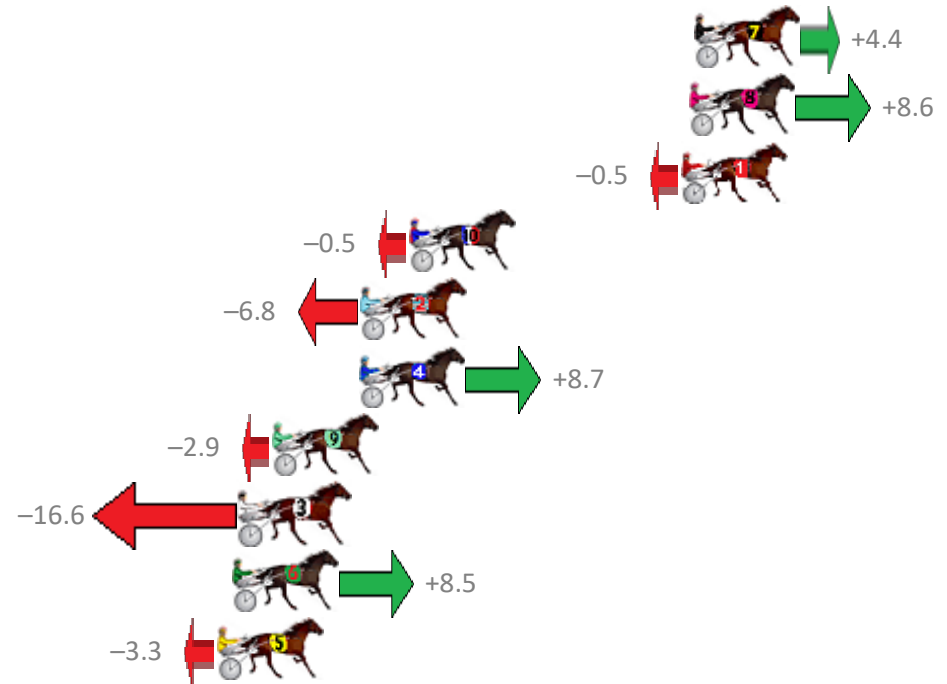

Redcliffe Race 3 Distance 1780m

Wednesday, 25 April 2018

Gross Time: 2:11.60 MileRate: 1:59.00 LeadTime: 11.40s First Qtr: 30.00s Second Qtr: 30.60s Third Qtr: 29.70s Fourth Qtr: 29.90s

NoHorse	Plc	Margin	Time	800Time (W)	400 Time (W)
7 ROCKNROLL PROMISE	1	0.0m	2:11.60	59.27s (0)	29.59s (0)
8 MO JARNEY	2	0.2m	2:11.61	58.96s (0)	29.29s (0)
1 BLUE EYED CREATION	3	0.5m	2:11.64	59.64s (0)	29.94s (0)
10 BEAUTY BOUND	4	11.3m	2:12.44	59.64s (1)	29.85s (1)
2 SPLASH OF GOLD	5	13.2m	2:12.59	60.11s (1)	30.30s (1)
4 SONNY ORLANDO	6	13.3m	2:12.59	58.95s (1)	29.29s (1)
9 SAND SAFARI	7	16.7m	2:12.85	59.82s (0)	30.16s (0)
3 MIRACLESDOAPPEN	8	18.0m	2:12.95	60.84s (1)	31.02s (1)
6 FLASHING GOOD TIME	9	18.3m	2:12.97	58.97s (1)	29.38s (0)
5 MAKE A POINT	10	18.9m	2:13.01	59.85s (1)	30.06s (1)

Finish Position and metres gained from 800m

Trots Sectionals
Powered by
www.pjdata.com.au
Home of PJ Trots Analyser

The Racing Queensland Board (trading as Racing Queensland) and provider are not responsible for the completeness or accuracy of any of the information contained herein, and makes no representations about its suitability for any purpose.