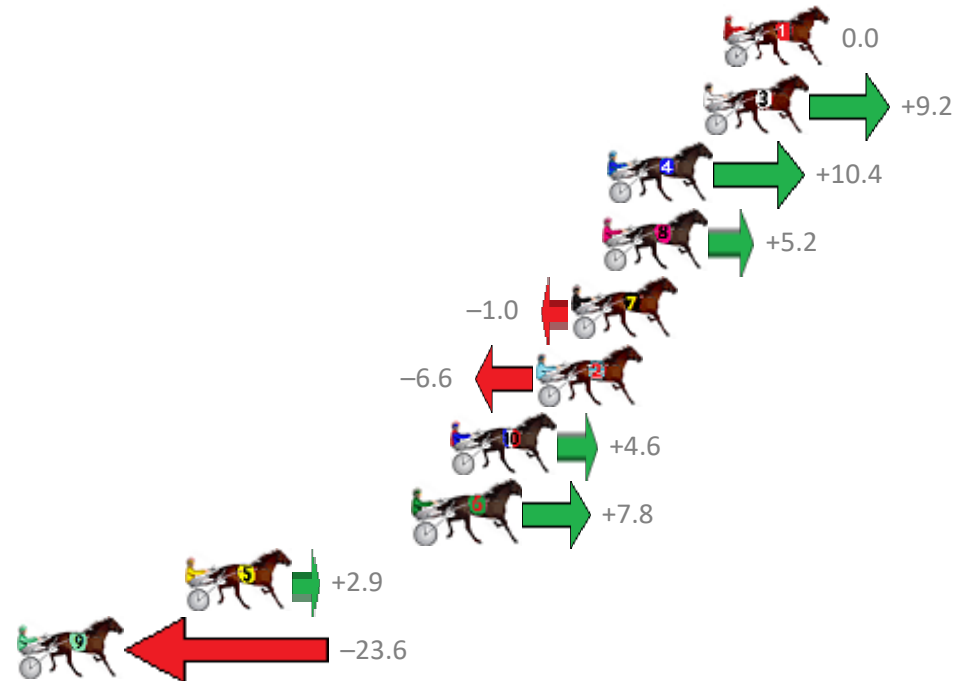

Redcliffe Race 6 Distance 1780m

Wednesday, 25 April 2018

Gross Time: 2:12.80 MileRate: 2:00.00 LeadTime: 11.70s First Qtr: 30.30s Second Qtr: 31.40s Third Qtr: 28.60s Fourth Qtr: 30.80s

No	Horse	Plc	Margin	Time	800Time (W)	400 Time (W)
1	JOEY TEE	1	0.0m	2:12.80	59.40s (0)	30.80s (0)
3	ARBIT MAJOR	2	0.8m	2:12.86	58.72s (1)	29.89s (2)
4	DAPPER	3	4.6m	2:13.15	58.63s (0)	29.88s (0)
8	BRONZE ECSTASY	4	4.8m	2:13.17	59.01s (0)	30.26s (0)
7	ONE TO TANGO	5	6.0m	2:13.26	59.47s (0)	30.78s (0)
2	NOVENA ROSE	6	7.4m	2:13.37	59.89s (1)	31.23s (1)
10	HOT ROD HEAVEN	7	10.8m	2:13.63	59.06s (1)	30.29s (1)
6	GUTS	8	12.2m	2:13.74	58.82s (1)	30.06s (1)
5	WASTE OF TIME	9	21.3m	2:14.44	59.18s (1)	30.81s (2)
9	REAL KNUCKY	10	29.0m	2:15.03	61.15s (1)	32.32s (1)

Finish Position and metres gained from 800m

Trots Sectionals
Powered by
www.pjdata.com.au
Home of PJ Trots Analyser

The Racing Queensland Board (trading as Racing Queensland) and provider are not responsible for the completeness or accuracy of any of the information contained herein, and makes no representations about its suitability for any purpose.