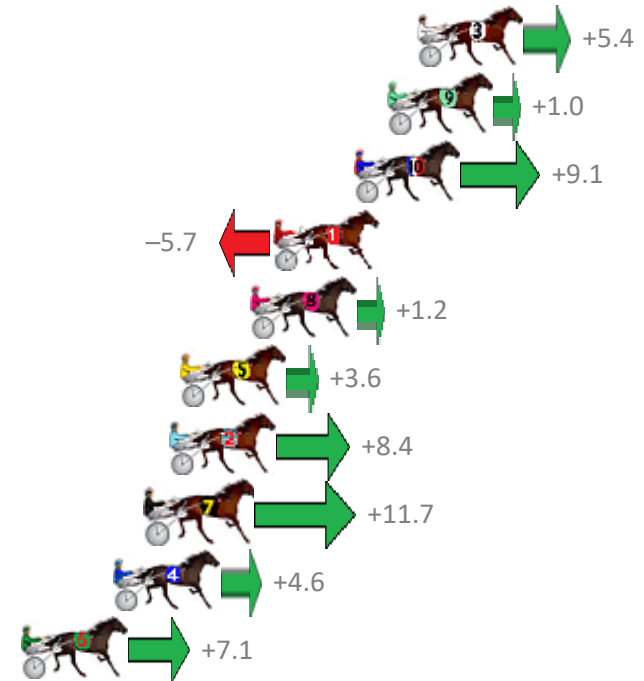

Redcliffe Race 1 Distance 1780m

Wednesday, 25 April 2018

Gross Time: 2:11.10 MileRate: 1:58.50 LeadTime: 11.20s First Qtr: 30.70s Second Qtr: 29.90s Third Qtr: 28.50s Fourth Qtr: 30.80s

NoHorse	Plc	Margin	Time	800Time (W)	400 Time (W)
3 MISTER FANTANGLES	1	0.0m	2:11.10	58.90s (0)	30.43s (0)
9 WESTERN JEWELS	2	1.2m	2:11.19	59.23s (1)	30.71s (1)
10 SWAFFHAM WATER	3	2.5m	2:11.29	58.63s (0)	30.21s (0)
1 HEY PORSHA	4	5.7m	2:11.54	59.72s (0)	31.24s (0)
8 LIFEINHEAVEN	5	6.6m	2:11.61	59.21s (1)	30.75s (1)
5 ZALTA	6	9.4m	2:11.82	59.03s (1)	30.60s (1)
2 SHERIFF JUJON	7	9.8m	2:11.85	58.68s (1)	30.23s (1)
7 TRENTLEIGH	8	10.7m	2:11.92	58.43s (0)	30.01s (0)
4 FUI FUI	9	12.0m	2:12.02	58.96s (0)	30.51s (0)
6 WEE JIMMY	10	15.7m	2:12.31	58.77s (1)	30.65s (2)

Finish Position and metres gained from 800m

Trots Sectionals
Powered by
www.pjdata.com.au
Home of PJ Trots Analyser