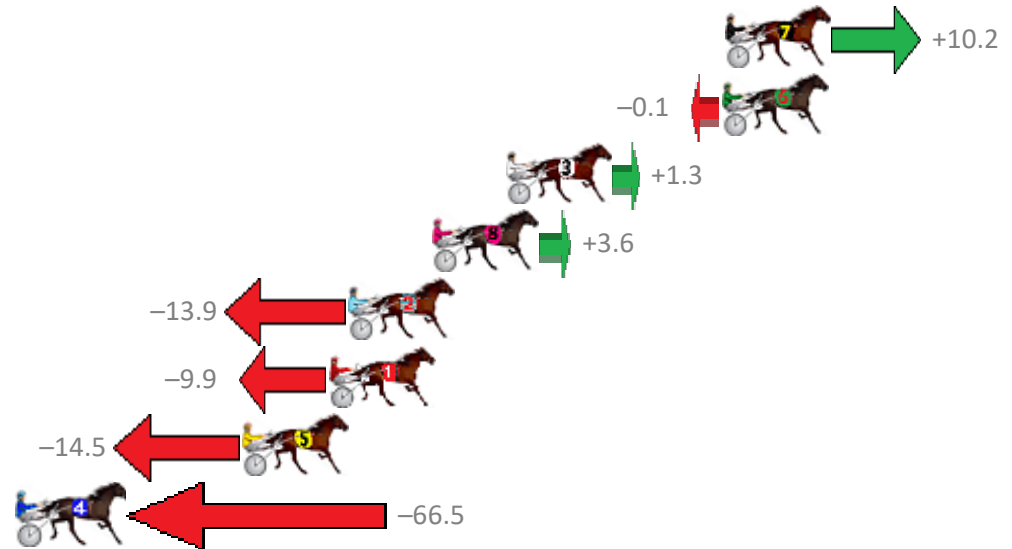

Redcliffe Race 9 Distance 2040m

Wednesday, 25 April 2018

Gross Time: 2:36.10 MileRate: 2:03.20 LeadTime: 32.40s First Qtr: 31.40s Second Qtr: 31.80s Third Qtr: 29.70s Fourth Qtr: 30.80s

NoHorse	Plc	Margin	Time	800Time (W)	400 Time (W)
7 ITSMEGS	1	0.0m	2:36.10	59.73s (1)	29.94s (1)
6 DATSGOOD	2	0.1m	2:36.11	60.51s (1)	30.75s (1)
3 SISTER FEELGOOD	3	8.7m	2:36.77	60.40s (0)	30.70s (0)
8 LARA BAY	4	11.6m	2:36.99	60.23s (1)	30.45s (1)
2 IFYOUBELIEVE	5	14.9m	2:37.25	61.55s (0)	31.95s (0)
1 TORQUE TO THE MAX	6	15.7m	2:37.31	61.25s (0)	31.61s (0)
5 MICKEE CULLEN	7	19.1m	2:37.57	61.60s (1)	31.76s (1)
4 BARBOO	8	86.7m	2:42.78	65.53s (1)	35.43s (0)

Finish Position and metres gained from 800m

Trots Sectionals
Powered by
www.pjdata.com.au
Home of PJ Trots Analyser

The Racing Queensland Board (trading as Racing Queensland) and provider are not responsible for the completeness or accuracy of any of the information contained herein, and makes no representations about its suitability for any purpose.