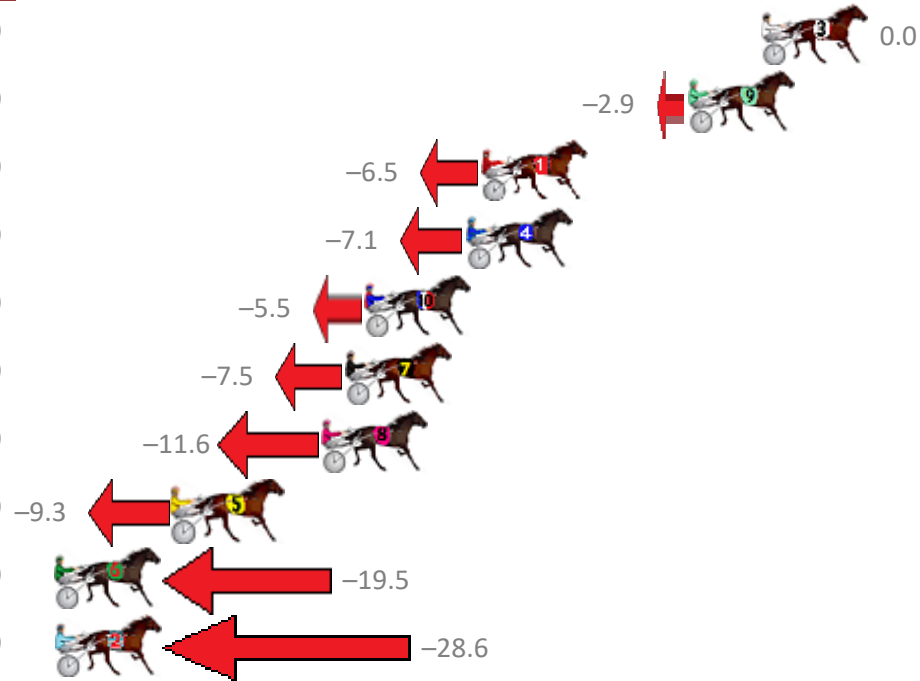

Redcliffe Race 7 Distance 2040m

Wednesday, 25 April 2018

Gross Time: 2:34.70 MileRate: 2:02.00 LeadTime: 31.60s First Qtr: 32.20s Second Qtr: 32.30s Third Qtr: 29.10s Fourth Qtr: 29.50s

NoHorse	Plc	Margin	Time	800Time (W)	400 Time (W)
3 THE FORMULA ONE	1	0.0m	2:34.70	58.60s (0)	29.49s (0)
9 FEELINGFORAMIRACLE	2	2.9m	2:34.91	58.81s (1)	29.71s (1)
1 TAFFY BOY	3	11.1m	2:35.52	59.08s (0)	29.80s (0)
4 UNDERTHEKILT	4	11.7m	2:35.56	59.12s (1)	29.89s (1)
10 IPANEMA BEACH	5	15.7m	2:35.86	59.00s (2)	30.02s (2)
7 BALTIC BLUE EYES	6	16.5m	2:35.92	59.15s (0)	29.83s (0)
8 ZED CODE	7	17.4m	2:35.98	59.45s (2)	30.49s (2)
5 JUST CALL ME GOOSE	8	23.3m	2:36.42	59.28s (0)	29.89s (0)
6 CHANG	9	34.1m	2:37.21	60.03s (2)	30.79s (2)
2 MAJOR TRALEE	10	38.2m	2:37.52	60.69s (1)	31.28s (1)

Finish Position and metres gained from 800m

Trots Sectionals
Powered by
www.pjdata.com.au
Home of PJ Trots Analyser

The Racing Queensland Board (trading as Racing Queensland) and provider are not responsible for the completeness or accuracy of any of the information contained herein, and makes no representations about its suitability for any purpose.