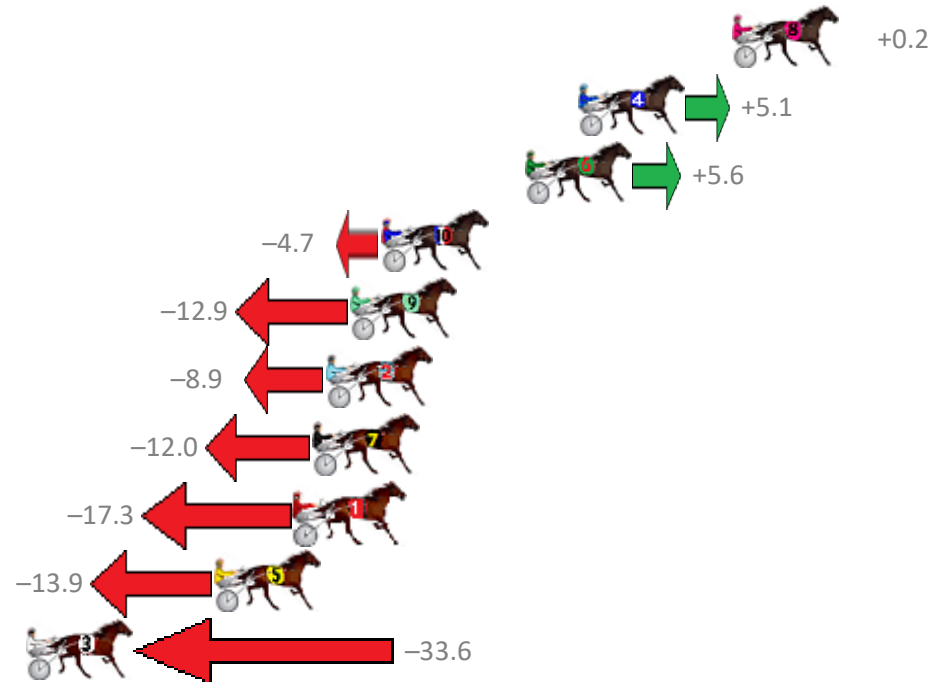

Redcliffe Race 5 Distance 1780m

Wednesday, 25 April 2018

Gross Time: 2:13.30 MileRate: 2:00.50 LeadTime: 11.70s First Qtr: 29.80s Second Qtr: 31.20s Third Qtr: 30.10s Fourth Qtr: 30.50s

NoHorse	Plc	Margin	Time	800Time (W)	400 Time (W)
8 BONNIE JUJON	1	0.0m	2:13.30	60.58s (1)	30.50s (1)
4 FALCON VISTA	2	6.1m	2:13.77	60.21s (1)	30.08s (1)
6 PITTSWORTH MAN	3	8.2m	2:13.93	60.18s (0)	29.87s (1)
10 COLADA ROSE	4	13.9m	2:14.36	60.96s (0)	30.60s (0)
9 WEASEL	5	15.1m	2:14.45	61.58s (2)	31.33s (2)
2 WECANONLYHOPE	6	16.1m	2:14.53	61.27s (2)	31.25s (3)
7 LYNCHMAN	7	16.6m	2:14.57	61.51s (0)	31.14s (0)
1 MODERN THOUGHT	8	17.3m	2:14.62	61.91s (0)	31.54s (0)
5 RAYONG PRINCESS	9	20.5m	2:14.86	61.65s (1)	31.50s (1)
3 LATIN BEATS	10	50.0m	2:17.11	63.15s (1)	33.09s (2)

Finish Position and metres gained from 800m

Trots Sectionals
Powered by
www.pjdata.com.au
Home of PJ Trots Analyser

The Racing Queensland Board (trading as Racing Queensland) and provider are not responsible for the completeness or accuracy of any of the information contained herein, and makes no representations about its suitability for any purpose.