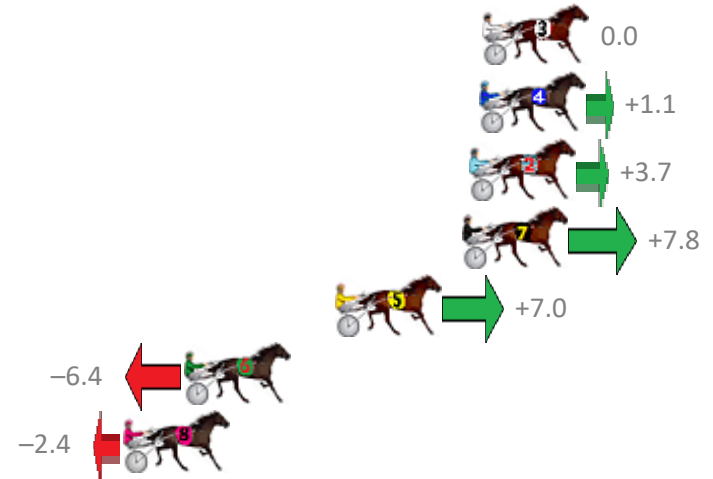

Redcliffe Race 2 Distance 2040m

Wednesday, 25 April 2018

Gross Time: 2:32.50   MileRate: 2:00.30   LeadTime: 31.60s   First Qtr: 31.50s   Second Qtr: 31.30s   Third Qtr: 28.60s   Fourth Qtr: 29.50s

NoHorse	Plc	Margin	Time	800Time (W)	400 Time (W)
3 CELTIC CRUZA	1	0.0m	2:32.50	58.10s (0)	29.41s (0)
4 LIVING GRAND	2	0.1m	2:32.51	58.02s (1)	29.51s (1)
2 CALCAVADO	3	0.5m	2:32.54	57.83s (0)	29.12s (0)
7 TOP FLIGHT CRUIZE	4	0.8m	2:32.56	57.53s (0)	28.82s (0)
5 RIVERLEIGH WILLIAM	5	5.8m	2:32.93	57.59s (0)	28.81s (0)
6 FRENCH GLOBE	6	11.8m	2:33.37	58.56s (1)	29.68s (1)
8 FIERY BLUE CHIP	7	14.2m	2:33.55	58.27s (1)	29.51s (1)

Finish Position and metres gained from 800m

Trots Sectionals
Powered by
www.pjdata.com.au
Home of PJ Trots Analyser

The Racing Queensland Board (trading as Racing Queensland) and provider are not responsible for the completeness or accuracy of any of the information contained herein, and makes no representations about its suitability for any purpose.