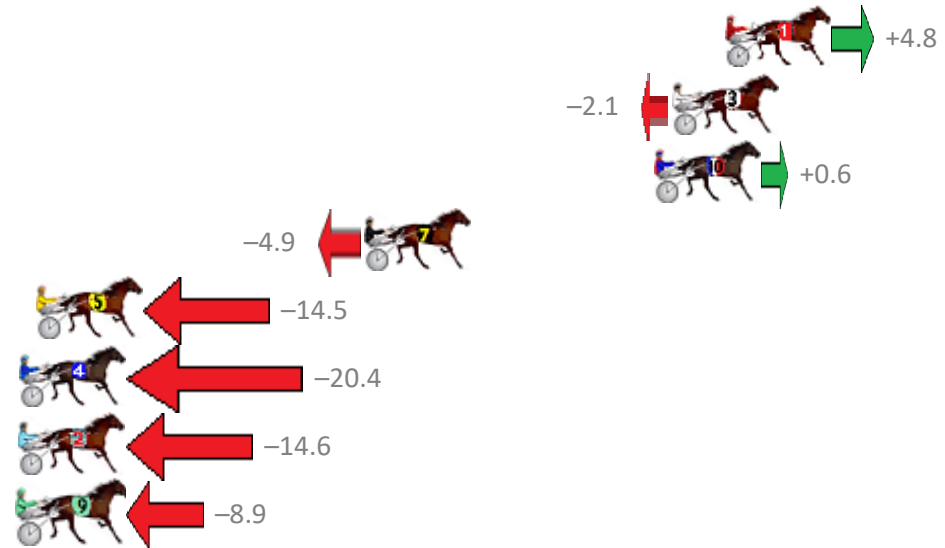

Redcliffe Race 8 Distance 1780m

Wednesday, 25 April 2018

Gross Time: 2:16.40 MileRate: 2:03.30 LeadTime: 11.00s First Qtr: 33.20s Second Qtr: 32.10s Third Qtr: 29.70s Fourth Qtr: 30.40s

NoHorse	Plc	Margin	Time	800Time (W)	400 Time (W)
1 ROCKNROLL CLASSIC	1	0.0m	2:16.40	59.74s (0)	29.96s (0)
3 SAMS THE BEST	2	2.1m	2:16.56	60.26s (0)	30.56s (0)
10 JOVIAL JULIE	3	2.8m	2:16.61	60.05s (1)	30.26s (1)
7 SHESFEELINPRECIOUS	4	14.3m	2:17.49	60.47s (0)	30.44s (0)
5 FEELGOODCHICK	5	27.3m	2:18.47	61.19s (1)	31.26s (2)
4 LOTS OF LUCK	6	28.8m	2:18.59	61.63s (1)	31.66s (1)
2 HIPSTAR	7	32.4m	2:18.86	61.20s (1)	31.27s (1)
9 CALM ME CRYSTAL	8	42.9m	2:19.66	60.77s (0)	31.32s (0)

Finish Position and metres gained from 800m

Trots Sectionals
Powered by
www.pjdata.com.au
Home of PJ Trots Analyser

The Racing Queensland Board (trading as Racing Queensland) and provider are not responsible for the completeness or accuracy of any of the information contained herein, and makes no representations about its suitability for any purpose.