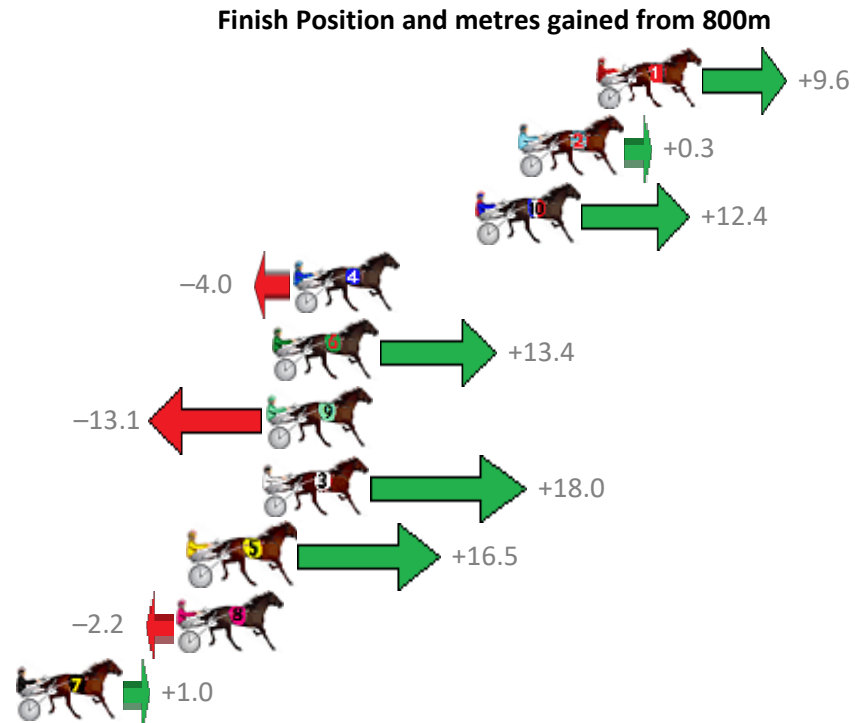

Redcliffe Race 4 Distance 1780m

Wednesday, 25 April 2018

Gross Time: 2:13.80 MileRate: 2:00.90 LeadTime: 11.60s First Qtr: 30.00s Second Qtr: 31.70s Third Qtr: 28.80s Fourth Qtr: 31.70s

No	Horse	Plc	Margin	Time	800Time (W)	400 Time (W)
1	LOCKTON ART	1	0.0m	2:13.80	59.77s (0)	31.35s (0)
2	OMINOUS FLYER	2	3.1m	2:14.05	60.48s (0)	31.95s (0)
10	INCITER	3	4.8m	2:14.18	59.56s (1)	31.18s (2)
4	ARES	4	12.0m	2:14.75	60.80s (1)	32.00s (1)
6	ARMBROS LAD	5	12.8m	2:14.81	59.49s (1)	31.02s (2)
9	TRAVELNFAST	6	13.1m	2:14.84	61.49s (1)	32.67s (1)
3	SCOTT TOM	7	13.2m	2:14.85	59.14s (0)	30.32s (1)
5	ROYAL TAZ	8	16.1m	2:15.08	59.25s (1)	30.85s (2)
8	CAMIVISTA	9	16.6m	2:15.12	60.67s (0)	31.08s (0)
7	PONOVER	10	23.0m	2:15.62	60.42s (0)	31.49s (1)

Trots Sectionals
Powered by
www.pjdata.com.au
Home of PJ Trots Analyser

The Racing Queensland Board (trading as Racing Queensland) and provider are not responsible for the completeness or accuracy of any of the information contained herein, and makes no representations about its suitability for any purpose.