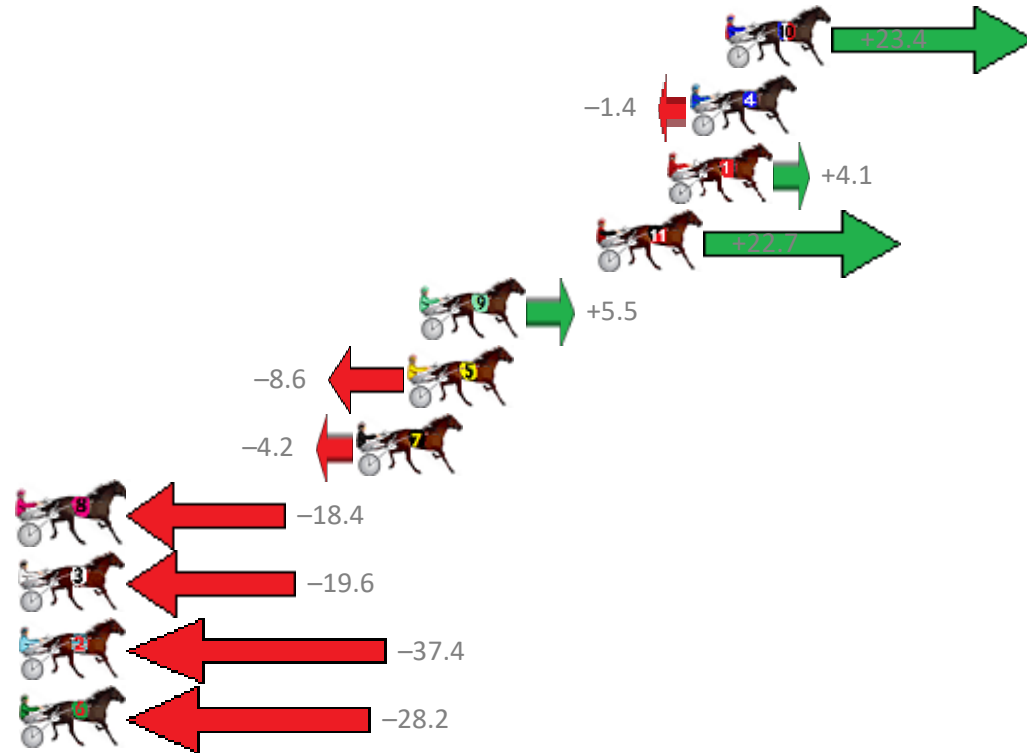

Albion Park Race 6 Distance 1660m

Saturday, 28 April 2018

Gross Time: 1:59.40 MileRate: 1:55.70 LeadTime: 3.60s First Qtr: 28.00s Second Qtr: 29.20s Third Qtr: 28.70s Fourth Qtr: 29.90s

NoHorse	Plc	Margin	Time	800Time (W)	400 Time (W)
10 MISS KENNY	1	0.0m	1:59.40	56.89s (1)	29.11s (2)
4 THE HARLEM HAMMER	2	1.4m	1:59.50	58.70s (0)	30.00s (0)
1 SKYLARHAIN	3	2.3m	1:59.57	58.30s (0)	29.67s (0)
11 CALL ME YOURS	4	5.1m	1:59.78	56.94s (1)	29.07s (2)
9 EVELYN JAY	5	12.1m	2:00.30	58.20s (0)	29.22s (0)
5 INVITE ONLY	6	12.6m	2:00.34	59.23s (1)	30.69s (1)
7 GLENFERRIE BABY	7	14.6m	2:00.49	58.91s (1)	30.18s (1)
8 WECANONLYHOPE	8	31.0m	2:01.72	59.95s (0)	30.96s (0)
3 WEBBY VANDERQUACK	9	38.4m	2:02.27	60.04s (1)	31.02s (1)
2 SAND SAFARI	10	64.6m	2:04.23	61.34s (0)	32.44s (0)
6 MY LADY LINDA	11	65.6m	2:04.30	60.67s (2)	32.11s (0)

Finish Position and metres gained from 800m

Trots Sectionals
Powered by
www.pjdata.com.au
Home of PJ Trots Analyser

The Racing Queensland Board (trading as Racing Queensland) and provider are not responsible for the completeness or accuracy of any of the information contained herein, and makes no representations about its suitability for any purpose.