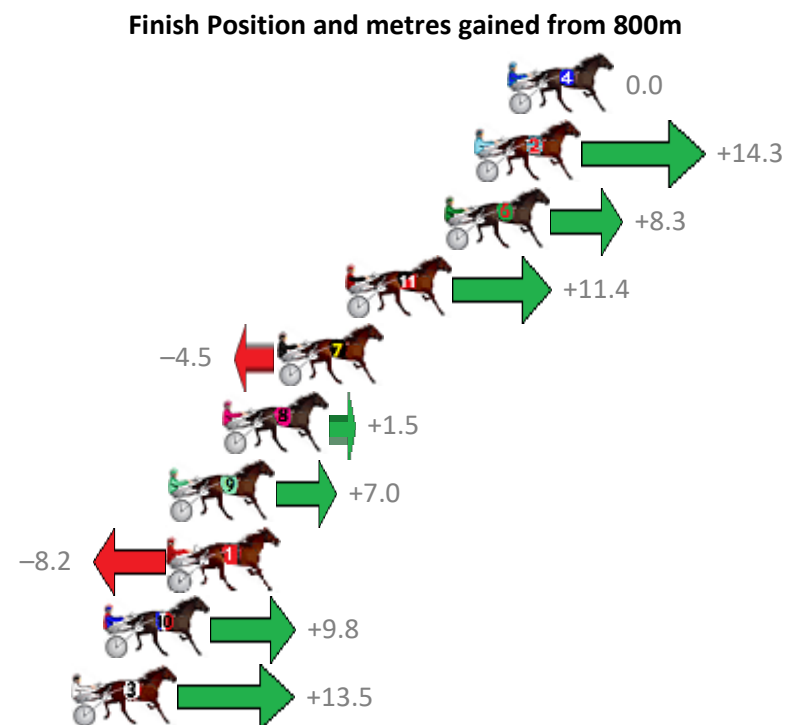

Albion Park Race 7 Distance 1660m

Saturday, 28 April 2018

Gross Time: 2:02.90 MileRate: 1:59.10 LeadTime: 3.60s First Qtr: 30.10s Second Qtr: 31.00s Third Qtr: 28.70s Fourth Qtr: 29.50s

NoHorse	Plc	Margin	Time	800Time (W)	400 Time (W)
4 TIMELESS APPEAL	1	0.0m	2:02.90	58.20s (0)	29.50s (0)
2 BETTOR BECAUSE	2	1.3m	2:03.00	57.16s (1)	28.46s (1)
6 SEA HAWKE	3	2.5m	2:03.08	57.60s (1)	28.98s (1)
11 COMMODORE JUJON	4	6.4m	2:03.37	57.37s (0)	28.72s (0)
7 GIVE ME A GO	5	9.1m	2:03.57	58.53s (1)	29.85s (1)
8 OVERTHEMOON	6	11.3m	2:03.73	58.09s (0)	29.49s (0)
9 SPRINGFIELD DESIRE	7	13.4m	2:03.89	57.69s (1)	28.98s (1)
1 POSER	8	13.4m	2:03.89	58.80s (0)	30.10s (0)
10 FORTYFIVE ROCK	9	16.0m	2:04.08	57.49s (1)	28.81s (1)
3 FEELING FABULOUS	10	17.3m	2:04.18	57.22s (1)	28.42s (1)

Trots Sectionals
Powered by
www.pjdata.com.au
Home of PJ Trots Analyser

The Racing Queensland Board (trading as Racing Queensland) and provider are not responsible for the completeness or accuracy of any of the information contained herein, and makes no representations about its suitability for any purpose.