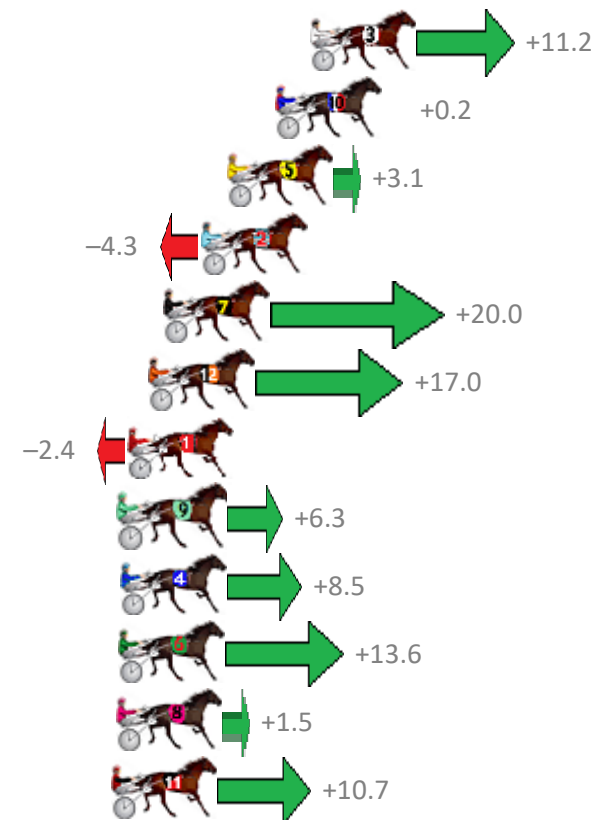

Albion Park Race 1 Distance 1660m

Saturday, 28 April 2018

Gross Time: 1:59.20 MileRate: 1:55.60 LeadTime: 3.90s First Qtr: 28.20s Second Qtr: 29.90s Third Qtr: 28.50s Fourth Qtr: 28.70s

NoHorse	Plc	Margin	Time	800Time (W)	400 Time (W)
3 ANNIKA MAGIC	1	0.0m	1:59.20	56.40s (1)	28.23s (2)
10 CASINO TOMMY	2	1.4m	1:59.30	57.19s (1)	28.71s (1)
5 TOP TRIO	3	3.3m	1:59.44	56.98s (1)	28.52s (1)
2 JESSICA AMBER	4	4.3m	1:59.51	57.51s (0)	29.01s (0)
7 SPARKLING COLLECT	5	5.8m	1:59.62	55.77s (1)	27.57s (2)
12 MAYWYNS BEST	6	6.4m	1:59.66	55.98s (0)	27.91s (1)
1 CHEERS KATHY	7	7.2m	1:59.72	57.37s (0)	28.80s (0)
9 MASTER MONTANA	8	7.5m	1:59.74	56.75s (0)	28.39s (1)
4 COMIGAL	9	7.5m	1:59.74	56.59s (1)	28.38s (2)
6 FOURS ENUF TAS	10	7.6m	1:59.75	56.23s (1)	28.00s (2)
8 LEXUS ON THE BEACH	11	7.7m	1:59.75	57.09s (0)	28.51s (0)
11 ARROKEEFE	12	7.9m	1:59.77	56.43s (0)	28.18s (0)

Finish Position and metres gained from 800m

Trots Sectionals
Powered by
www.pjdata.com.au
Home of PJ Trots Analyser

The Racing Queensland Board (trading as Racing Queensland) and provider are not responsible for the completeness or accuracy of any of the information contained herein, and makes no representations about its suitability for any purpose.