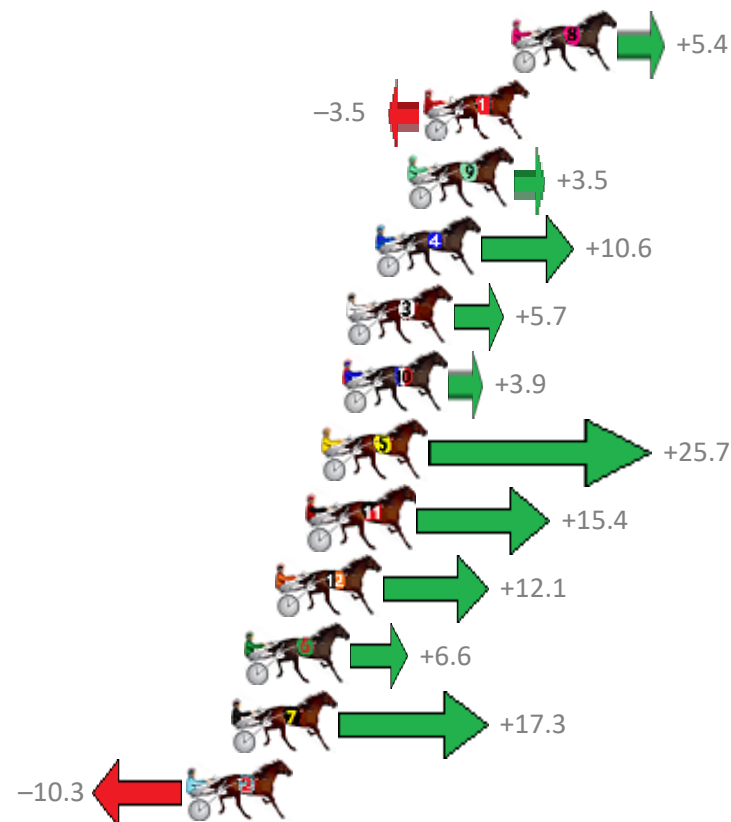

Albion Park Race 5 Distance 1660m

Saturday, 28 April 2018

Gross Time: 1:56.70 MileRate: 1:53.10 LeadTime: 3.60s First Qtr: 27.60s Second Qtr: 29.30s Third Qtr: 27.60s Fourth Qtr: 28.60s

NoHorse	Plc	Margin	Time	800Time (W)	400 Time (W)
8 ALLELUIA	1	0.0m	1:56.70	55.82s (0)	28.29s (0)
1 SMOOTH SHOWGIRL	2	3.5m	1:56.95	56.45s (0)	28.85s (0)
9 POLISHED ROCKS	3	4.1m	1:56.99	55.95s (1)	28.38s (1)
4 REMEMBER THEM	4	5.4m	1:57.09	55.46s (0)	27.99s (0)
3 JOYS A BABE	5	6.5m	1:57.16	55.80s (1)	28.24s (1)
10 AMAJORJO	6	6.7m	1:57.18	55.93s (0)	28.42s (0)
5 OUR HI JINX	7	7.5m	1:57.24	54.39s (1)	27.22s (2)
11 ANYCHANCE	8	8.0m	1:57.27	55.12s (1)	27.71s (1)
12 FLAMING HERO	9	9.3m	1:57.36	55.35s (0)	27.88s (0)
6 FEEL THE COURAGE	10	10.6m	1:57.46	55.74s (1)	28.19s (2)
7 BETTABE PERFECT	11	11.1m	1:57.49	54.98s (1)	27.85s (2)
2 VILLAGE WITCH	12	12.9m	1:57.62	56.92s (1)	29.34s (1)

Finish Position and metres gained from 800m

Trots Sectionals
Powered by
www.pjdata.com.au
Home of PJ Trots Analyser

The Racing Queensland Board (trading as Racing Queensland) and provider are not responsible for the completeness or accuracy of any of the information contained herein, and makes no representations about its suitability for any purpose.