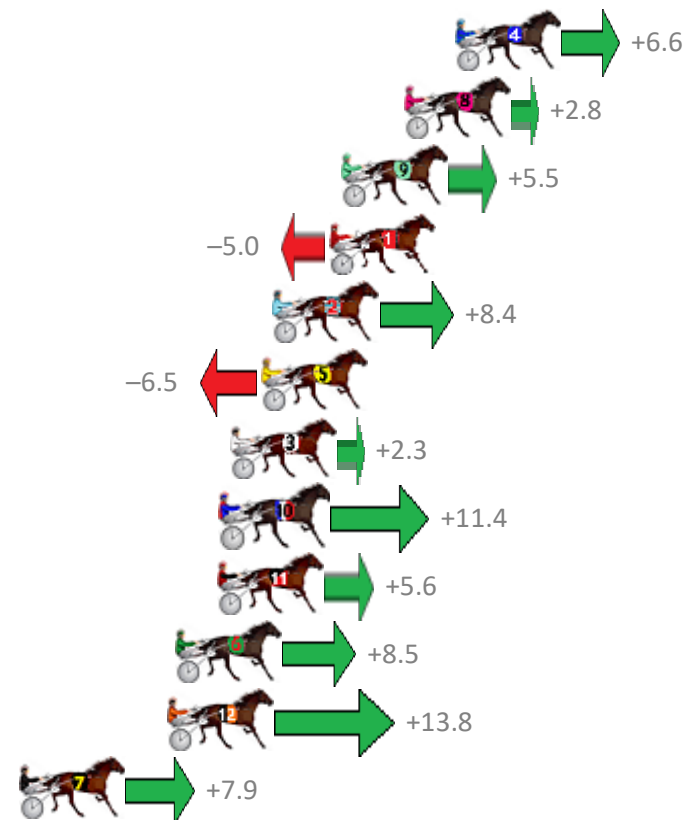

Albion Park Race 3 Distance 1660m

Saturday, 28 April 2018

Gross Time: 1:58.10 MileRate: 1:54.50 LeadTime: 3.60s First Qtr: 27.90s Second Qtr: 29.60s Third Qtr: 28.30s Fourth Qtr: 28.70s

NoHorse	Plc	Margin	Time	800Time (W)	400 Time (W)
4 FEEL THE FAITH	1	0.0m	1:58.10	56.53s (1)	28.24s (1)
8 WITH AUTHORITY	2	2.0m	1:58.24	56.80s (0)	28.50s (0)
9 WESTERN BLAZE	3	4.5m	1:58.42	56.61s (0)	28.26s (0)
1 SWEET AS	4	5.0m	1:58.46	57.36s (0)	29.06s (0)
2 OUR MILLWOOD MAIZI	5	7.2m	1:58.62	56.40s (1)	27.98s (2)
5 CHANTREY	6	7.7m	1:58.65	57.46s (1)	29.15s (1)
3 DRIVE THE DREAM	7	8.9m	1:58.74	56.84s (1)	28.46s (1)
10 LENNY THE LEGEND	8	9.2m	1:58.76	56.19s (1)	27.78s (2)
11 LONG TERM FELLA	9	9.4m	1:58.77	56.60s (0)	28.30s (0)
6 GERONIMO BEAU	10	11.1m	1:58.90	56.39s (0)	28.09s (1)
12 KARLOO MAC	11	11.4m	1:58.92	56.02s (1)	27.65s (1)
7 BLACK BELT	12	17.3m	1:59.34	56.44s (0)	28.10s (0)

Finish Position and metres gained from 800m

Trots Sectionals
Powered by
www.pjdata.com.au
Home of PJ Trots Analyser

The Racing Queensland Board (trading as Racing Queensland) and provider are not responsible for the completeness or accuracy of any of the information contained herein, and makes no representations about its suitability for any purpose.