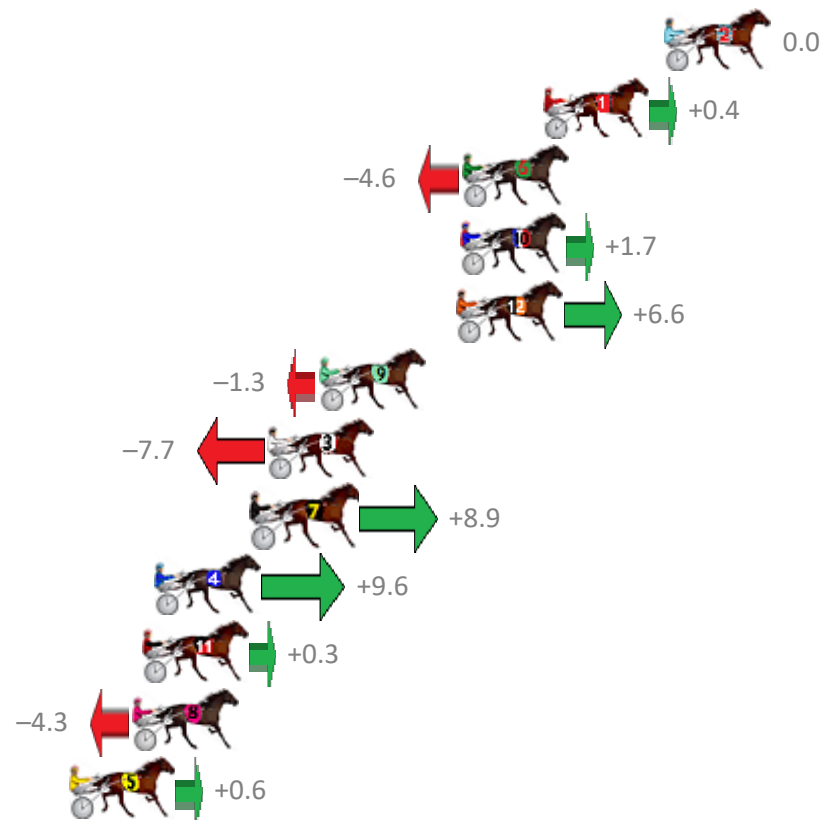

Albion Park Race 2 Distance 1660m

Saturday, 28 April 2018

Gross Time: 1:57.60 MileRate: 1:54.00 LeadTime: 3.60s First Qtr: 27.10s Second Qtr: 30.50s Third Qtr: 28.50s Fourth Qtr: 27.90s

NoHorse	Plc	Margin	Time	800Time (W)	400 Time (W)
2 MARKEY OH MARKEY	1	0.0m	1:57.60	56.40s (0)	27.90s (0)
1 STORMFORTHEBOYS	2	4.8m	1:57.93	56.37s (0)	27.83s (0)
6 MAFUTA VAUTIN	3	8.0m	1:58.16	56.72s (1)	28.23s (1)
10 CROFT BAY	4	8.1m	1:58.16	56.28s (0)	27.74s (0)
12 CLARKEY	5	8.2m	1:58.17	55.93s (0)	27.43s (0)
9 THE SPACE INVADER	6	13.7m	1:58.56	56.49s (1)	28.40s (2)
3 DEVIL DODGER	7	15.7m	1:58.70	56.94s (1)	28.33s (1)
7 ROYAL COUNSEL	8	16.3m	1:58.74	55.77s (1)	28.02s (1)
4 OUTLAW FELLA	9	20.2m	1:59.01	55.72s (1)	28.23s (3)
11 IMA GRUMPY POSSUM	10	20.7m	1:59.04	56.38s (1)	28.13s (2)
8 ALWAYS MY MATE	11	21.1m	1:59.07	56.70s (1)	28.48s (2)
5 MONTANA FALCON	12	23.6m	1:59.25	56.36s (0)	28.11s (1)

Finish Position and metres gained from 800m

Trots Sectionals
Powered by
www.pjdata.com.au
Home of PJ Trots Analyser

The Racing Queensland Board (trading as Racing Queensland) and provider are not responsible for the completeness or accuracy of any of the information contained herein, and makes no representations about its suitability for any purpose.