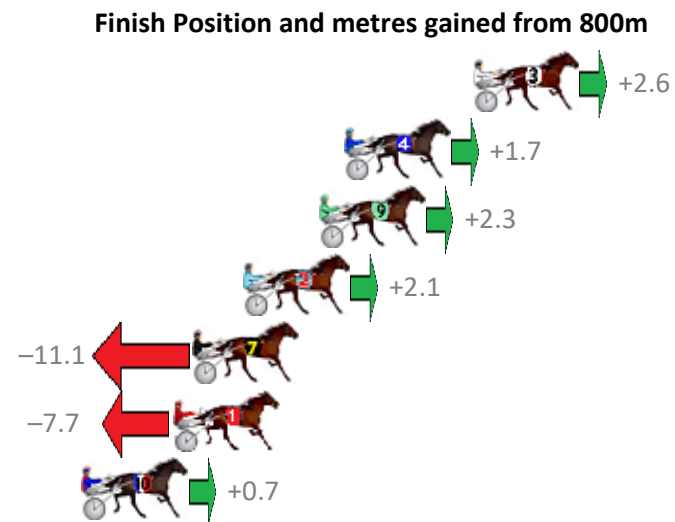

Albion Park Race 10 Distance 1660m

Saturday, 28 April 2018

Gross Time: 2:01.10 MileRate: 1:57.40 LeadTime: 3.60s First Qtr: 28.10s Second Qtr: 30.30s Third Qtr: 30.60s Fourth Qtr: 28.50s

NoHorse	Plc	Margin	Time	800Time (W)	400 Time (W)
3 MONIVAE	1	0.0m	2:01.10	58.91s (1)	28.46s (1)
4 DOMESTIC ART	2	5.1m	2:01.46	58.97s (1)	28.51s (1)
9 MISTER FANTANGLES	3	6.1m	2:01.53	58.93s (0)	28.31s (0)
2 READILY	4	9.1m	2:01.75	58.94s (1)	28.45s (1)
7 WEEDONS EXPRESS	5	11.1m	2:01.89	59.92s (0)	29.29s (0)
1 LEVI JADE	6	11.9m	2:01.95	59.67s (0)	29.03s (0)
10 HOT ROD HEAVEN	7	15.5m	2:02.20	59.05s (1)	28.56s (1)