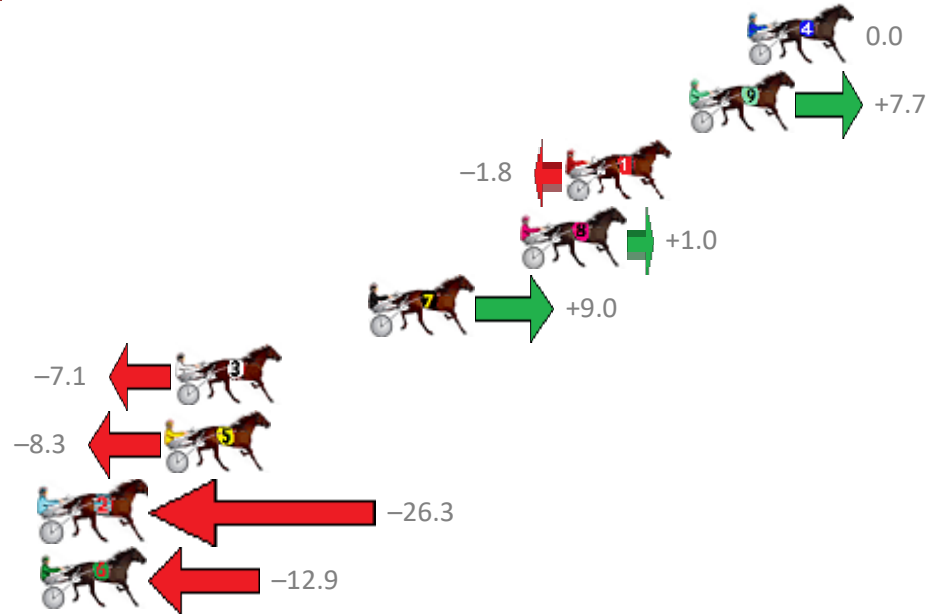

Albion Park Race 4 Distance 2138m

Saturday, 28 April 2018

Gross Time: 2:34.80 MileRate: 1:56.50 LeadTime: 38.30s First Qtr: 30.80s Second Qtr: 29.80s Third Qtr: 27.40s Fourth Qtr: 28.50s

NoHorse	Plc	Margin	Time	800Time (W)	400 Time (W)
4 SOMEPARTYSOMEWHE	1	0.0m	2:34.80	55.90s (0)	28.50s (0)
9 CLINTAL DO	2	2.3m	2:34.96	55.36s (1)	27.67s (2)
1 RIVERLEIGH JEFF	3	7.2m	2:35.31	56.03s (0)	28.50s (0)
8 RUATO BAY	4	9.0m	2:35.44	55.83s (0)	28.26s (0)
7 FIRE UP FRANCO	5	15.0m	2:35.87	55.27s (1)	27.87s (1)
3 PARISIAN ROCKSTAR	6	22.7m	2:36.42	56.40s (0)	28.74s (0)
5 BIG BRUCE	7	23.1m	2:36.45	56.48s (1)	29.45s (1)
2 PLAYNSERIOUS	8	31.5m	2:37.04	57.74s (1)	29.65s (1)
6 ROCKNROLL MUSIC	9	32.1m	2:37.09	56.80s (1)	29.31s (2)

Finish Position and metres gained from 800m

Trots Sectionals
Powered by
www.pjdata.com.au
Home of PJ Trots Analyser

The Racing Queensland Board (trading as Racing Queensland) and provider are not responsible for the completeness or accuracy of any of the information contained herein, and makes no representations about its suitability for any purpose.