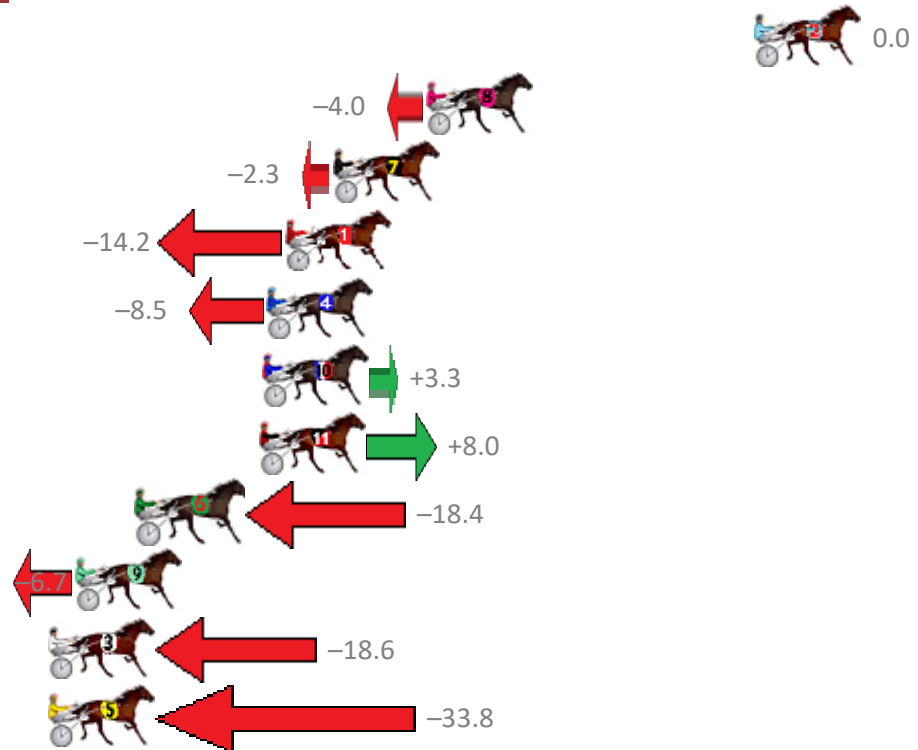

Albion Park Race 8 Distance 1660m

Saturday, 28 April 2018

Gross Time: 2:00.30 MileRate: 1:56.60 LeadTime: 3.60s First Qtr: 28.30s Second Qtr: 30.60s Third Qtr: 29.20s Fourth Qtr: 28.60s

NoHorse	Plc	Margin	Time	800Time (W)	400 Time (W)
2 NEWMERELLA SHARKIE	1	0.0m	2:00.30	57.80s (0)	28.60s (0)
8 VANTO HANOVER	2	13.0m	2:01.23	58.09s (0)	28.77s (0)
7 DIABOLO STAR	3	16.7m	2:01.49	57.97s (0)	28.56s (0)
1 LEO THE LION	4	18.6m	2:01.63	58.83s (0)	29.56s (0)
4 ARES	5	19.3m	2:01.68	58.41s (1)	29.57s (2)
10 BETTING BARON	6	19.5m	2:01.69	57.56s (2)	29.06s (3)
11 ELZBOY	7	19.6m	2:01.70	57.22s (2)	28.73s (2)
6 VILLAGE CRUISER	8	24.4m	2:02.04	59.13s (1)	29.54s (2)
9 LOTS MORE GRINS	9	26.9m	2:02.22	58.28s (1)	29.02s (1)
3 LIGHTHORSE	10	34.6m	2:02.77	59.14s (1)	29.97s (1)
5 THE DREAM MAKER	11	35.0m	2:02.80	60.24s (1)	30.60s (1)

Finish Position and metres gained from 800m

Trots Sectionals
Powered by
www.pjdata.com.au
Home of PJ Trots Analyser

The Racing Queensland Board (trading as Racing Queensland) and provider are not responsible for the completeness or accuracy of any of the information contained herein, and makes no representations about its suitability for any purpose.