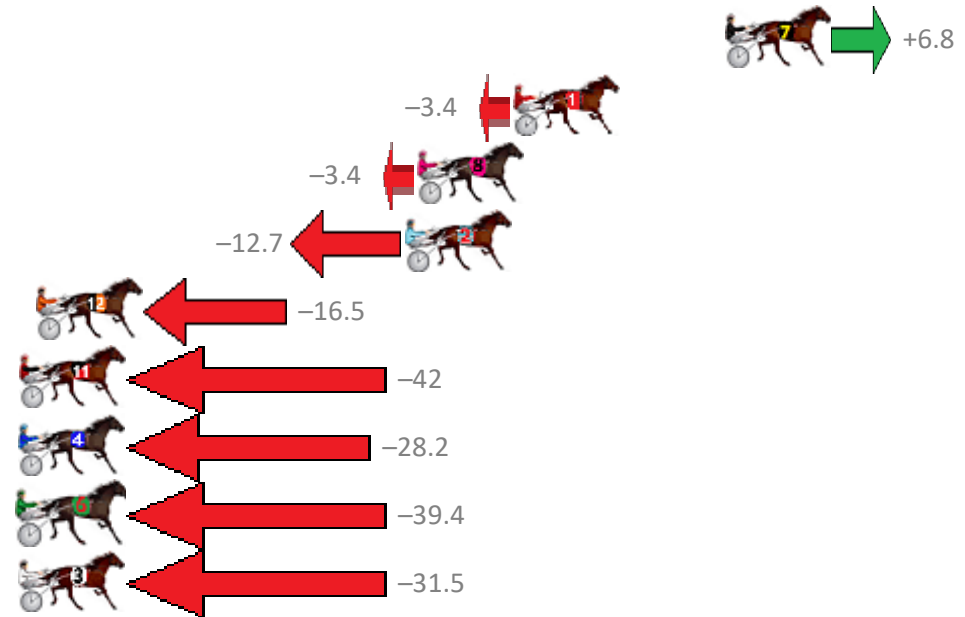

Albion Park Race 9 Distance 1660m

Saturday, 28 April 2018

Gross Time: 1:56.80 MileRate: 1:53.20 LeadTime: 3.60s First Qtr: 27.10s Second Qtr: 29.20s Third Qtr: 28.20s Fourth Qtr: 28.70s

NoHorse	Plc	Margin	Time	800Time (W)	400 Time (W)
7 COLT THIRTY ONE	1	0.0m	1:56.80	56.42s (2)	28.60s (1)
1 OASIS DREAM	2	8.4m	1:57.40	57.14s (0)	28.99s (0)
8 GRINVIL	3	12.2m	1:57.68	57.14s (1)	28.76s (1)
2 FIRE AND ICE	4	12.7m	1:57.71	57.80s (0)	29.61s (0)
12 THE GUN ROCKSTAR	5	27.3m	1:58.76	58.07s (0)	29.86s (0)
11 ROCK WITH SAM	6	44.7m	2:00.01	59.82s (1)	31.39s (1)
4 WESTERN COVE	7	44.8m	2:00.01	58.91s (0)	30.72s (0)
6 COULDNTBETOLD	8	52.0m	2:00.53	59.70s (2)	31.44s (2)
3 ROCKONBYE	9	64.3m	2:01.41	59.14s (0)	30.73s (0)

Finish Position and metres gained from 800m

Trots Sectionals
Powered by
www.pjdata.com.au
Home of PJ Trots Analyser

The Racing Queensland Board (trading as Racing Queensland) and provider are not responsible for the completeness or accuracy of any of the information contained herein, and makes no representations about its suitability for any purpose.