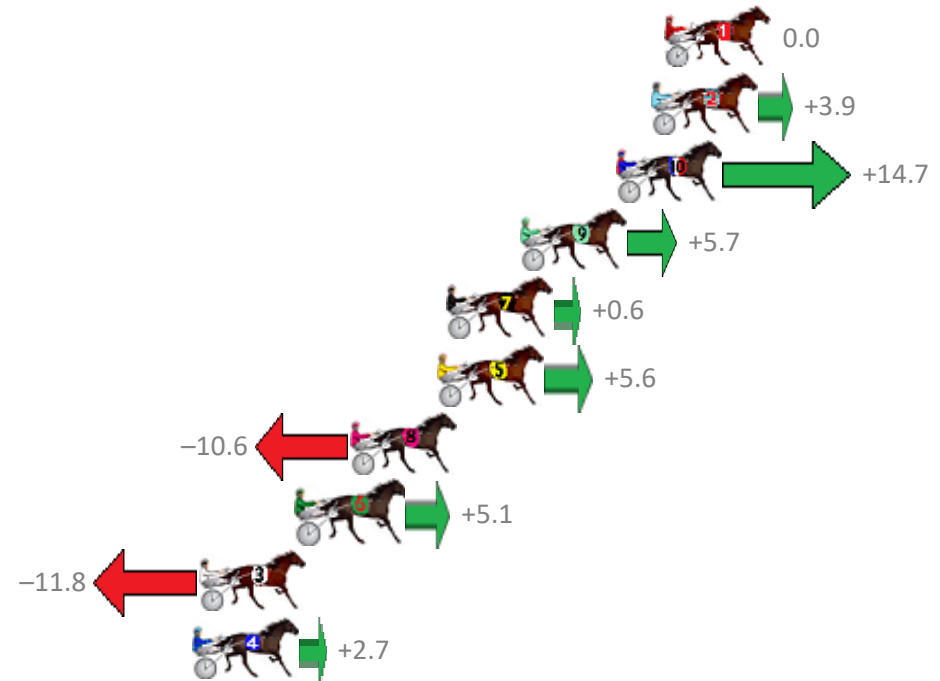

Redcliffe Race 5 Distance 1780m

Wednesday, 2 May 2018

Gross Time: 2:14.60 MileRate: 2:01.70 LeadTime: 11.60s First Qtr: 31.80s Second Qtr: 32.10s Third Qtr: 29.40s Fourth Qtr: 29.70s

NoHorse	Plc	Margin	Time	800Time (W)	400 Time (W)
1 GRINYDONTCHA	1	0.0m	2:14.60	59.10s (0)	29.70s (0)
2 WRITEABOUTCHELSEA	2	0.5m	2:14.64	58.81s (0)	29.35s (0)
10 PITTSWORTH MAN	3	1.9m	2:14.74	58.01s (1)	28.74s (1)
9 JOHNNYCAKE	4	5.7m	2:15.02	58.68s (1)	29.41s (2)
7 CAGNEY	5	8.6m	2:15.24	59.06s (0)	29.52s (0)
5 SCOTT TOM	6	9.0m	2:15.27	58.69s (0)	29.12s (0)
8 ROYAL TAZ	7	12.4m	2:15.52	59.88s (1)	30.52s (1)
6 LOCKTON ART	8	14.5m	2:15.68	58.72s (0)	29.14s (0)
3 JAYCEE STYLE	9	18.4m	2:15.97	59.97s (1)	30.58s (1)
4 JUST CALL ME GOOSE	10	18.7m	2:15.99	58.90s (1)	29.62s (1)

Finish Position and metres gained from 800m

Trots Sectionals
Powered by
www.pjdata.com.au
Home of PJ Trots Analyser

The Racing Queensland Board (trading as Racing Queensland) and provider are not responsible for the completeness or accuracy of any of the information contained herein, and makes no representations about its suitability for any purpose.