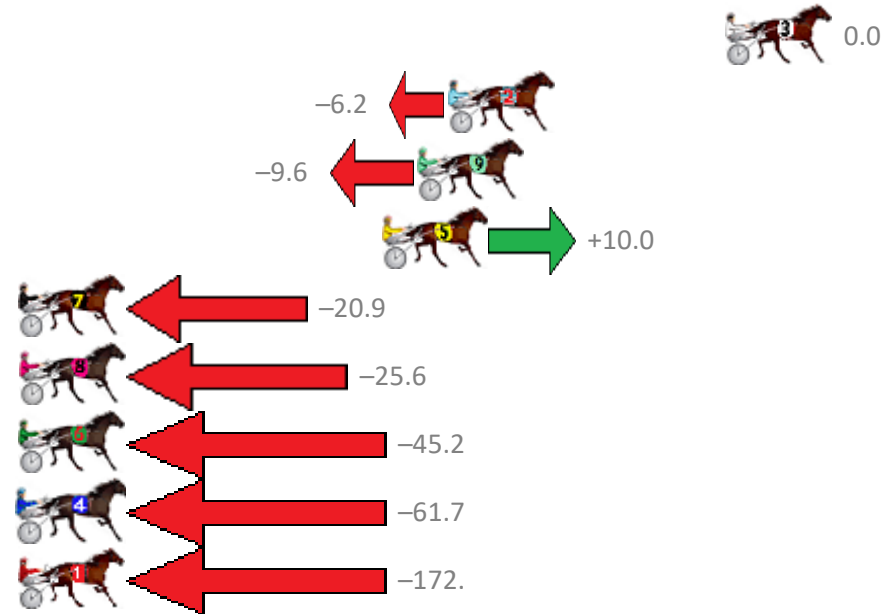

Redcliffe Race 4 Distance 1780m

Wednesday, 2 May 2018

Gross Time: 2:11.90 MileRate: 1:59.20 LeadTime: 11.90s First Qtr: 30.30s Second Qtr: 30.30s Third Qtr: 29.00s Fourth Qtr: 30.40s

NoHorse	Plc	Margin	Time	800Time (W)	400 Time (W)
3 IPANEMA BEACH	1	0.0m	2:11.90	59.40s (0)	30.40s (0)
2 LEORYAN	2	11.0m	2:12.74	59.86s (0)	30.87s (0)
9 FEELINGFORAMIRACLE	3	12.2m	2:12.83	60.11s (1)	31.16s (1)
5 BIG BEAT	4	13.6m	2:12.93	58.66s (1)	30.35s (2)
7 JACK DOUBLEYOU	5	30.3m	2:14.20	60.95s (0)	31.71s (0)
8 MOONLIGHT BUTCHER	6	33.8m	2:14.47	61.30s (1)	32.18s (1)
6 BARBOO	7	75.8m	2:17.66	62.76s (2)	33.62s (1)
4 WILD ABOUT TOWN	8	90.1m	2:18.75	63.98s (0)	34.42s (0)
1 PATCHWORK JET	9	204.2m	2:27.42	72.17s (1)	40.60s (0)

Finish Position and metres gained from 800m

Trots Sectionals
Powered by
www.pjdata.com.au
Home of PJ Trots Analyser

The Racing Queensland Board (trading as Racing Queensland) and provider are not responsible for the completeness or accuracy of any of the information contained herein, and makes no representations about its suitability for any purpose.