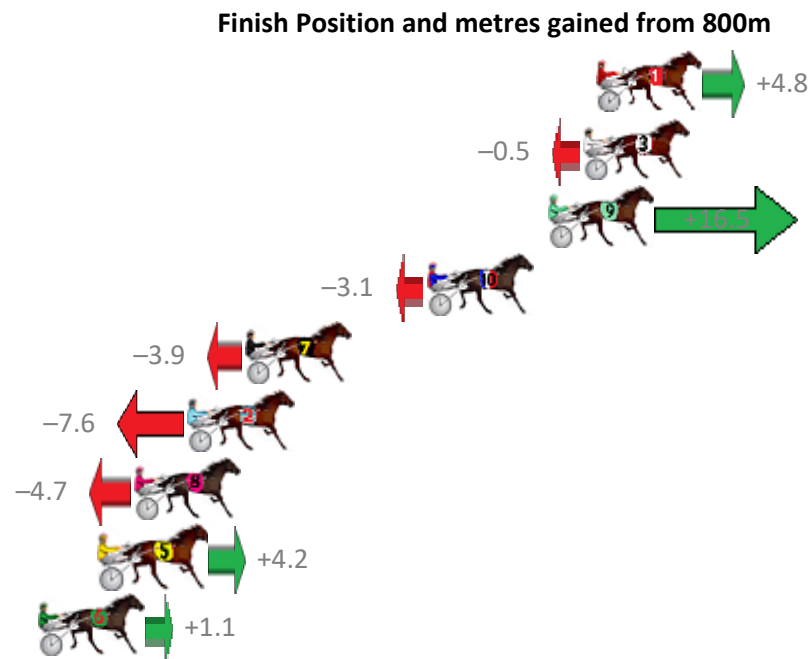

Redcliffe Race 7 Distance 1780m

Wednesday, 2 May 2018

Gross Time: 2:18.10   MileRate: 2:04.80   LeadTime: 11.90s   First Qtr: 33.80s   Second Qtr: 31.60s   Third Qtr: 30.70s   Fourth Qtr: 30.10s

NoHorse	Plc	Margin	Time	800Time (W)	400 Time (W)
1 FAVOURITE MISS	1	0.0m	2:18.10	60.44s (0)	29.59s (0)
3 ARK ME	2	0.5m	2:18.14	60.84s (0)	30.14s (0)
9 LIFES BLACK	3	1.9m	2:18.24	59.55s (1)	29.61s (2)
10 CALM ME CRYSTAL	4	6.7m	2:18.60	61.04s (1)	30.30s (1)
7 LITTLE BOLT	5	13.9m	2:19.15	61.10s (0)	30.23s (0)
2 LOTS OF LUCK	6	16.2m	2:19.32	61.38s (1)	30.63s (1)
8 JUST WON MORE	7	18.3m	2:19.48	61.16s (1)	30.44s (1)
5 RIVERBOAT MYRTLE	8	19.6m	2:19.57	60.48s (0)	30.13s (0)
6 OUR DOUG	9	22.1m	2:19.76	60.72s (1)	30.56s (2)

Trots Sectionals
Powered by
www.pjdata.com.au
Home of PJ Trots Analyser

The Racing Queensland Board (trading as Racing Queensland) and provider are not responsible for the completeness or accuracy of any of the information contained herein, and makes no representations about its suitability for any purpose.