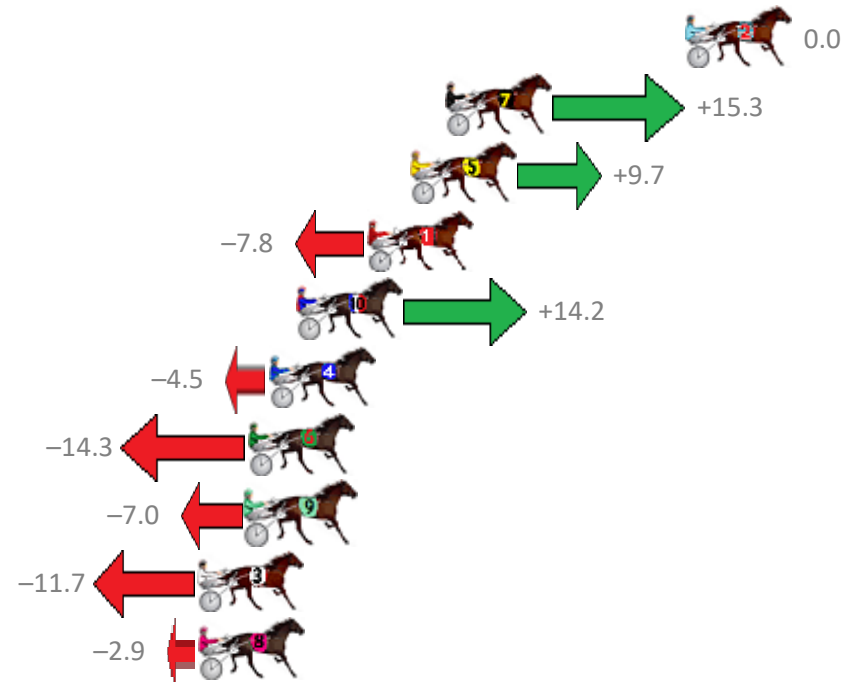

Redcliffe Race 2 Distance 1780m

Wednesday, 2 May 2018

Gross Time: 2:12.40   MileRate: 1:59.70   LeadTime: 11.30s   First Qtr: 29.30s   Second Qtr: 31.80s   Third Qtr: 29.60s   Fourth Qtr: 30.40s

NoHorse	Plc	Margin	Time	800Time (W)	400 Time (W)
2 TRENTLEIGH	1	0.0m	2:12.40	60.00s (0)	30.40s (0)
7 BONNIE JUJON	2	9.5m	2:13.12	58.85s (1)	29.77s (2)
5 ROCKNROLL PROMISE	3	10.9m	2:13.23	59.27s (1)	30.29s (2)
1 MANOFLISA	4	12.6m	2:13.36	60.58s (0)	31.01s (0)
10 MIDNIGHT BENDER	5	15.4m	2:13.57	58.93s (1)	29.87s (2)
4 DIAMONDSFROMHEAV	6	16.5m	2:13.65	60.34s (1)	30.61s (1)
6 OSCARS GLORY	7	17.3m	2:13.71	61.07s (1)	31.35s (1)
9 ARMBROS LAD	8	17.4m	2:13.72	60.52s (0)	30.90s (0)
3 HEAVENS HINT	9	19.3m	2:13.87	60.88s (1)	31.14s (1)
8 ARCHIECANO	10	19.3m	2:13.87	60.22s (1)	30.45s (1)

Finish Position and metres gained from 800m

Trots Sectionals
Powered by
www.pjdata.com.au
Home of PJ Trots Analyser

The Racing Queensland Board (trading as Racing Queensland) and provider are not responsible for the completeness or accuracy of any of the information contained herein, and makes no representations about its suitability for any purpose.