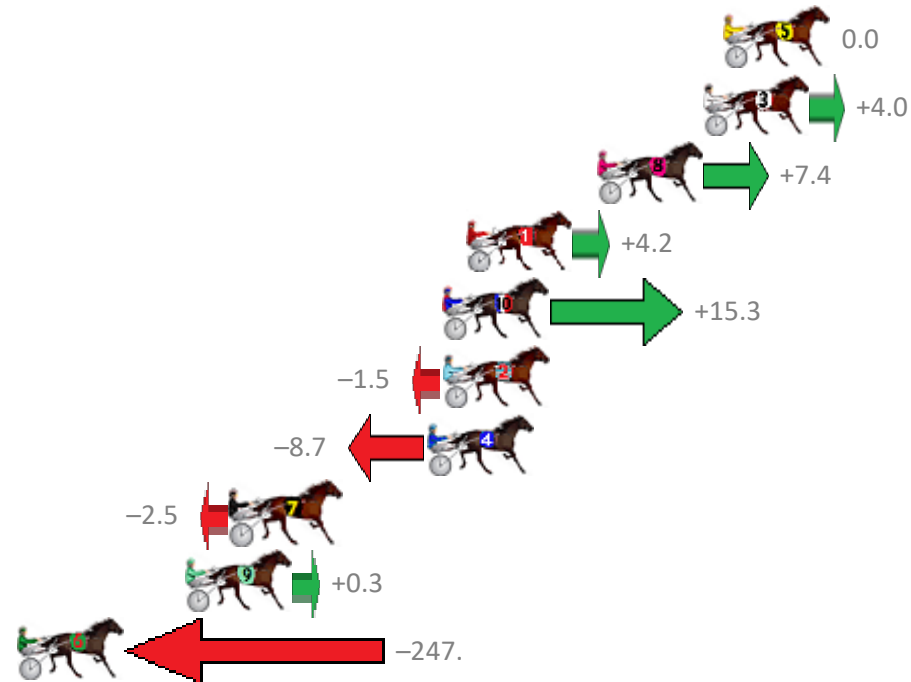

Redcliffe Race 1 Distance 1780m

Wednesday, 2 May 2018

Gross Time: 2:11.60 MileRate: 1:59.00 LeadTime: 11.10s First Qtr: 30.50s Second Qtr: 30.70s Third Qtr: 29.50s Fourth Qtr: 29.80s

NoHorse	Plc	Margin	Time	800Time (W)	400 Time (W)
5 ARTIKULATE MISS	1	0.0m	2:11.60	59.30s (0)	29.80s (0)
3 MO JARNEY	2	0.8m	2:11.66	59.00s (0)	29.47s (0)
8 THE FORMULA ONE	3	5.0m	2:11.97	58.75s (1)	29.71s (2)
1 SWAFFHAM WATER	4	10.2m	2:12.36	58.99s (0)	29.44s (0)
10 DAPPER	5	11.1m	2:12.43	58.17s (1)	29.30s (3)
2 FUI FUI	6	11.1m	2:12.43	59.41s (0)	29.87s (0)
4 WEASEL	7	11.7m	2:12.47	59.94s (1)	30.40s (1)
7 SONNY ORLANDO	8	19.5m	2:13.05	59.49s (1)	30.28s (3)
9 KAA NAPALI	9	21.3m	2:13.19	59.28s (1)	30.39s (2)
6 JOEY TEE	10	255.4m	2:30.63	77.67s (1)	48.13s (1)

Finish Position and metres gained from 800m

Trots Sectionals
Powered by
www.pjdata.com.au
Home of PJ Trots Analyser

The Racing Queensland Board (trading as Racing Queensland) and provider are not responsible for the completeness or accuracy of any of the information contained herein, and makes no representations about its suitability for any purpose.