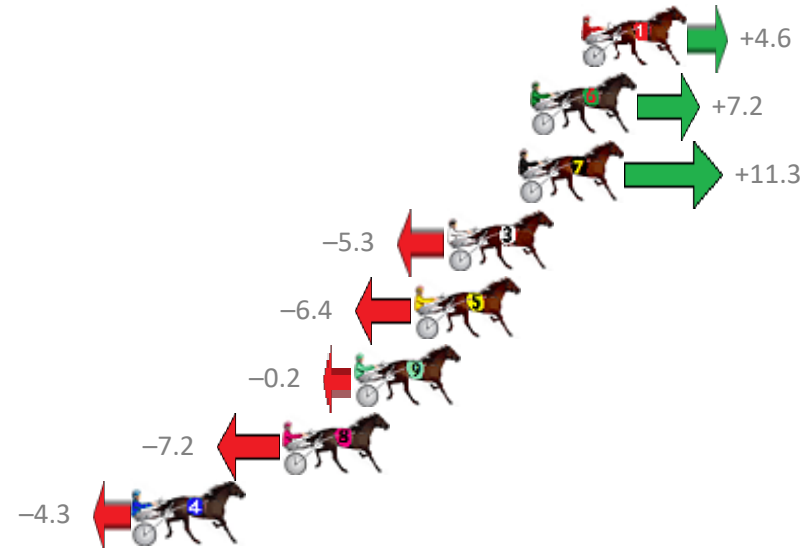

Redcliffe Race 8 Distance 1780m

Wednesday, 2 May 2018

Gross Time: 2:18.00 MileRate: 2:04.70 LeadTime: 12.00s First Qtr: 32.10s Second Qtr: 32.50s Third Qtr: 30.20s Fourth Qtr: 31.20s

NoHorse	Plc	Margin	Time	800Time (W)	400 Time (W)
1 OLE SUN	1	0.0m	2:18.00	61.05s (0)	30.75s (0)
6 DOWN UNDER RORS	2	2.0m	2:18.16	60.85s (1)	31.01s (2)
7 SOUTHERN ALPS	3	2.5m	2:18.20	60.53s (1)	30.55s (2)
3 GO AHEAD MAKEMYDA	4	5.3m	2:18.41	61.81s (0)	31.61s (0)
5 DAY TOURER	5	6.6m	2:18.51	61.89s (1)	31.47s (1)
9 GALAXY HUNTER	6	9.0m	2:18.70	61.42s (0)	30.97s (0)
8 SODESKA	7	11.8m	2:18.92	61.95s (1)	31.50s (1)
4 JUSTABILIKEMUM	8	17.7m	2:19.38	61.73s (0)	31.39s (1)

Finish Position and metres gained from 800m

Trots Sectionals
Powered by
www.pjdata.com.au
Home of PJ Trots Analyser

The Racing Queensland Board (trading as Racing Queensland) and provider are not responsible for the completeness or accuracy of any of the information contained herein, and makes no representations about its suitability for any purpose.