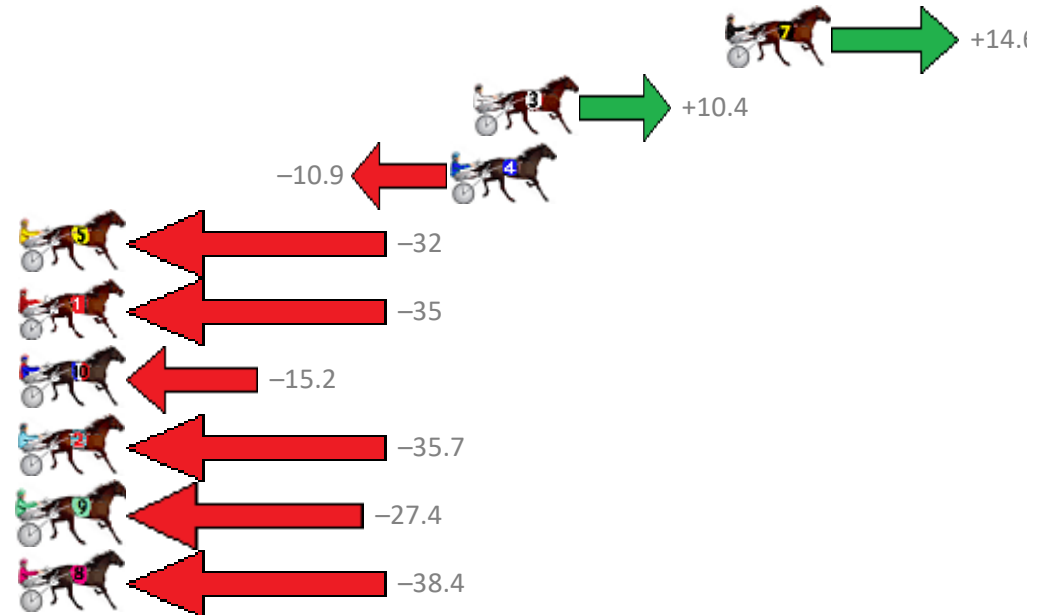

Redcliffe Race 6 Distance 1780m

Wednesday, 2 May 2018

Gross Time: 2:14.80 MileRate: 2:01.90 LeadTime: 11.00s First Qtr: 29.60s Second Qtr: 30.80s Third Qtr: 31.60s Fourth Qtr: 31.80s

NoHorse	Plc	Margin	Time	800Time (W)	400 Time (W)
7 CHUMP CHOP	1	0.0m	2:14.80	62.24s (1)	30.50s (2)
3 KATHLEEN GRACE	2	10.0m	2:15.60	62.58s (1)	31.63s (2)
4 IM SANDY BAY	3	10.9m	2:15.67	64.26s (0)	32.67s (0)
5 WEDDING NIGHT	4	36.6m	2:17.71	65.89s (1)	33.79s (0)
1 RIVERLEIGH RAVEN	5	39.6m	2:17.95	66.16s (0)	34.44s (0)
10 SMOOTH THE COST	6	40.2m	2:18.00	64.60s (1)	33.52s (3)
2 SYLVIASTRIKESGOLD	7	45.7m	2:18.43	66.23s (1)	34.45s (1)
9 ZARA ZARA REIGN	8	55.6m	2:19.22	65.57s (0)	34.17s (1)
8 CLUB CAMELOT	9	61.0m	2:19.65	66.44s (0)	34.90s (0)

Finish Position and metres gained from 800m

Trots Sectionals
Powered by
www.pjdata.com.au
Home of PJ Trots Analyser

The Racing Queensland Board (trading as Racing Queensland) and provider are not responsible for the completeness or accuracy of any of the information contained herein, and makes no representations about its suitability for any purpose.