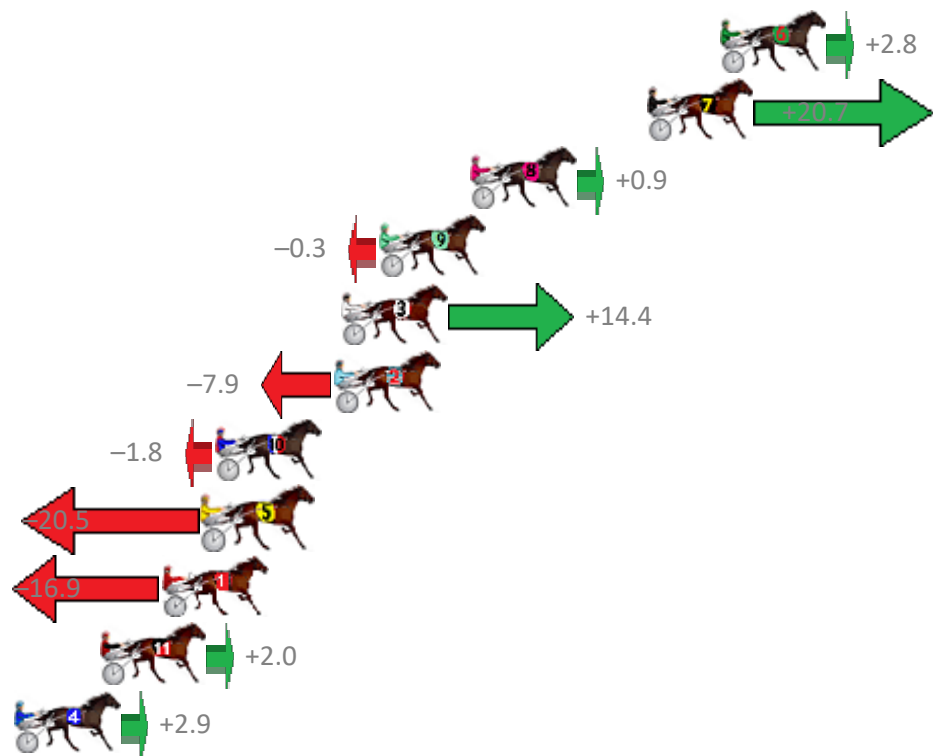

Albion Park Race 8 Distance 1660m

Tuesday, 5 June 2018

Gross Time: 1:58.00 MileRate: 1:54.40 LeadTime: 3.50s First Qtr: 27.40s Second Qtr: 29.90s Third Qtr: 28.00s Fourth Qtr: 29.20s

NoHorse	Plc	Margin	Time	800Time (W)	400 Time (W)
6 NONE BETTOR	1	0.0m	1:58.00	57.00s (1)	29.11s (1)
7 COME OUT AND PLAY	2	2.9m	1:58.21	55.72s (1)	27.92s (2)
8 ARBIT MAJOR	3	9.9m	1:58.72	57.14s (0)	29.03s (1)
9 OASIS DREAM	4	13.5m	1:58.99	57.22s (1)	29.38s (2)
3 WHERE'S THE SPIRIT	5	15.0m	1:59.10	56.17s (1)	28.53s (1)
2 MUSCLE MACH	6	15.3m	1:59.12	57.76s (1)	29.82s (1)
10 VILLAGE CRUISER	7	20.0m	1:59.46	57.33s (1)	29.51s (2)
5 HEEZ PERFECT	8	20.5m	1:59.50	58.67s (0)	30.70s (0)
1 FAMOUS SHOES	9	22.1m	1:59.61	58.41s (0)	30.33s (0)
11 OUR EDUARDO DENARI	10	24.6m	1:59.80	57.06s (0)	29.23s (0)
4 TOOK YOUR TIME	11	29.1m	2:00.12	56.99s (0)	29.16s (0)

Finish Position and metres gained from 800m

Trots Sectionals
Powered by
www.pjdata.com.au
Home of PJ Trots Analyser

The Racing Queensland Board (trading as Racing Queensland) and provider are not responsible for the completeness or accuracy of any of the information contained herein, and makes no representations about its suitability for any purpose.