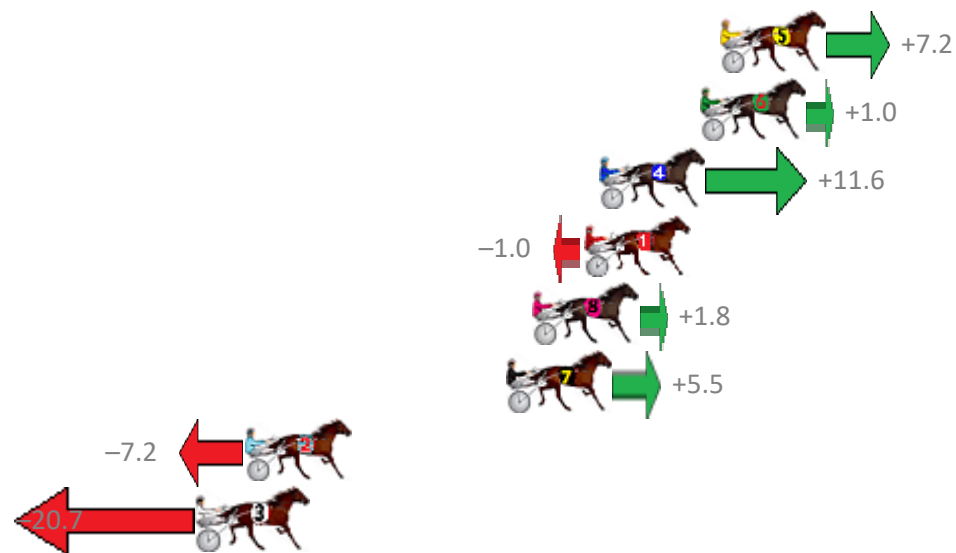

Albion Park Race 3 Distance 2138m

Tuesday, 5 June 2018

Gross Time: 2:35.20 MileRate: 1:56.80 LeadTime: 36.70s First Qtr: 30.60s Second Qtr: 30.60s Third Qtr: 28.50s Fourth Qtr: 28.80s

NoHorse	Plc	Margin	Time	800Time (W)	400 Time (W)
5 CHERISH THE MOMENT	1	0.0m	2:35.20	56.78s (1)	28.40s (1)
6 REDS JET STAR	2	0.8m	2:35.26	57.23s (1)	28.80s (1)
4 SWEET AS	3	4.8m	2:35.55	56.47s (1)	28.04s (1)
1 COMIGAL	4	5.4m	2:35.59	57.37s (0)	28.87s (0)
8 MAGOOGAN	5	7.4m	2:35.73	57.17s (0)	28.70s (0)
7 ARROKEEFE	6	8.5m	2:35.81	56.91s (0)	28.40s (0)
2 LONG ROAD TO FAME	7	18.8m	2:36.55	57.82s (1)	29.38s (1)
3 DEECAESAR	8	20.7m	2:36.69	58.78s (0)	30.29s (0)

Finish Position and metres gained from 800m

Trots Sectionals
Powered by
www.pjdata.com.au
Home of PJ Trots Analyser

The Racing Queensland Board (trading as Racing Queensland) and provider are not responsible for the completeness or accuracy of any of the information contained herein, and makes no representations about its suitability for any purpose.