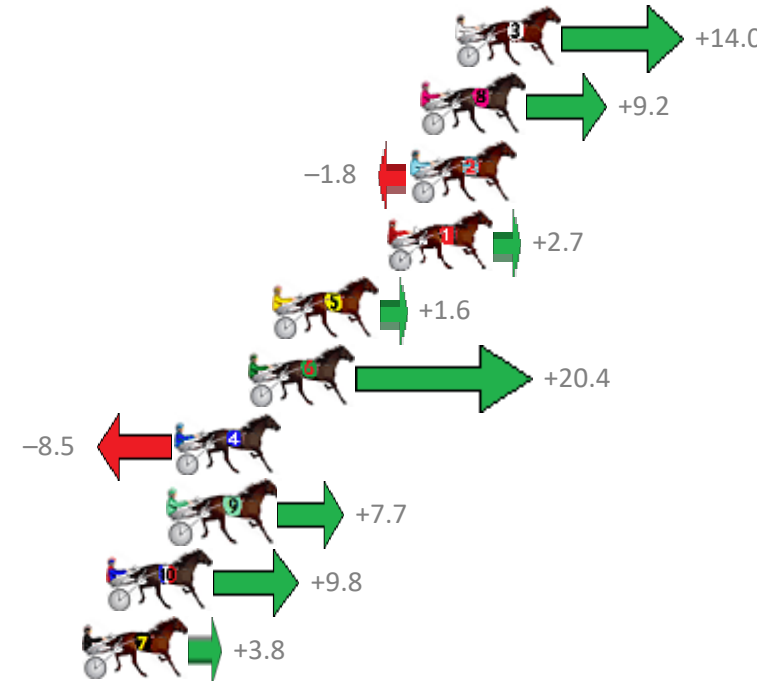

Albion Park Race 6 Distance 2138m

Tuesday, 5 June 2018

Gross Time: 2:38.10 MileRate: 1:59.00 LeadTime: 39.20s First Qtr: 32.00s Second Qtr: 28.80s Third Qtr: 28.60s Fourth Qtr: 29.50s

NoHorse	Plc	Margin	Time	800Time (W)	400 Time (W)
3 VETTEL	1	0.0m	2:38.10	57.08s (1)	29.04s (1)
8 SKYFELLA CAM	2	1.4m	2:38.20	57.43s (0)	28.87s (0)
2 JACKS AT THE BEACH	3	1.8m	2:38.23	58.23s (0)	29.63s (0)
1 TACT OLLIE	4	2.7m	2:38.30	57.90s (0)	29.32s (0)
5 GOOD BOY OLIVER	5	7.2m	2:38.63	57.98s (1)	29.60s (2)
6 LENNY THE LEGEND	6	8.2m	2:38.70	56.62s (1)	28.91s (1)
4 IM FREE FALLING	7	11.1m	2:38.92	58.72s (1)	30.29s (1)
9 MISS KENNY	8	11.3m	2:38.93	57.54s (1)	29.54s (2)
10 GOODTIME STRIDE	9	13.8m	2:39.12	57.39s (1)	29.34s (2)
7 CAESARS ASTRUM	10	14.8m	2:39.19	57.82s (0)	29.46s (0)

Finish Position and metres gained from 800m

Trots Sectionals
Powered by
www.pjdata.com.au
Home of PJ Trots Analyser

The Racing Queensland Board (trading as Racing Queensland) and provider are not responsible for the completeness or accuracy of any of the information contained herein, and makes no representations about its suitability for any purpose.