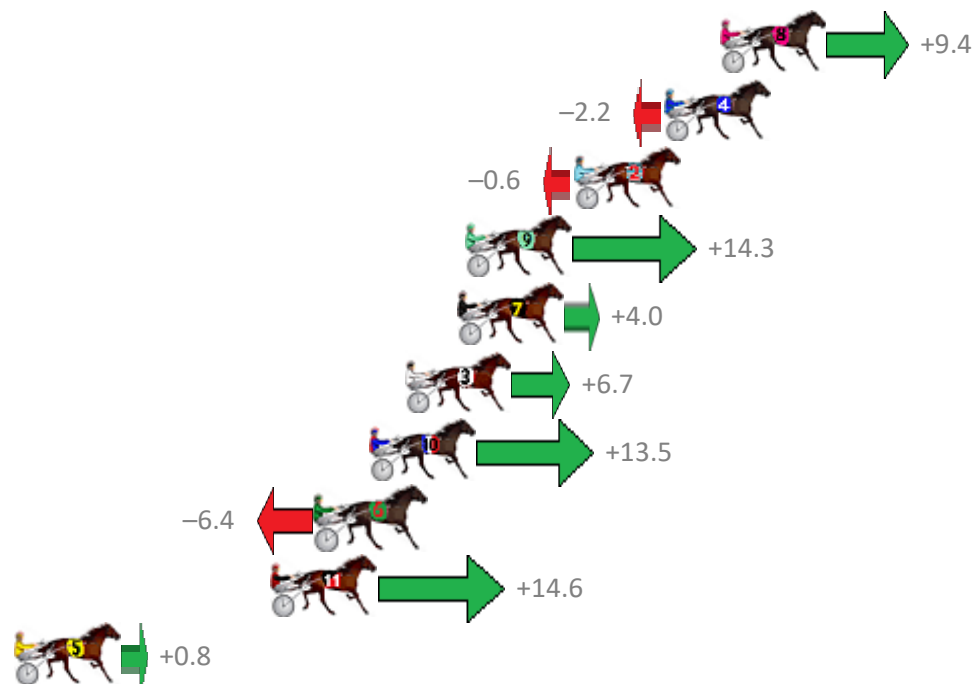

Albion Park Race 7 Distance 1660m

Tuesday, 5 June 2018

Gross Time: 1:59.10 MileRate: 1:55.40 LeadTime: 3.60s First Qtr: 27.90s Second Qtr: 30.00s Third Qtr: 28.60s Fourth Qtr: 29.00s

NoHorse	Plc	Margin	Time	800Time (W)	400 Time (W)
8 THE PACMAN	1	0.0m	1:59.10	56.92s (0)	28.36s (0)
4 COMPLY OR DIE	2	2.2m	1:59.26	57.76s (0)	29.16s (0)
2 RORY MACH	3	5.8m	1:59.52	57.64s (0)	29.09s (0)
9 YANKEE STRUTTER	4	10.1m	1:59.83	56.57s (1)	28.66s (0)
7 EXCEPTIONAL MACH	5	10.4m	1:59.85	57.31s (1)	28.75s (1)
3 WYNBERG TERROR	6	12.5m	2:00.01	57.12s (1)	28.59s (1)
10 MAX RICHTER	7	13.9m	2:00.11	56.63s (2)	28.93s (2)
6 DEVIL DODGER	8	16.0m	2:00.26	58.06s (1)	29.51s (1)
11 BULL MARKET	9	17.8m	2:00.39	56.55s (2)	28.91s (2)
5 BUY CHEVRON DIRECT	10	35.6m	2:01.68	57.54s (0)	29.65s (0)

Finish Position and metres gained from 800m

Trots Sectionals
Powered by
www.pjdata.com.au
Home of PJ Trots Analyser

The Racing Queensland Board (trading as Racing Queensland) and provider are not responsible for the completeness or accuracy of any of the information contained herein, and makes no representations about its suitability for any purpose.