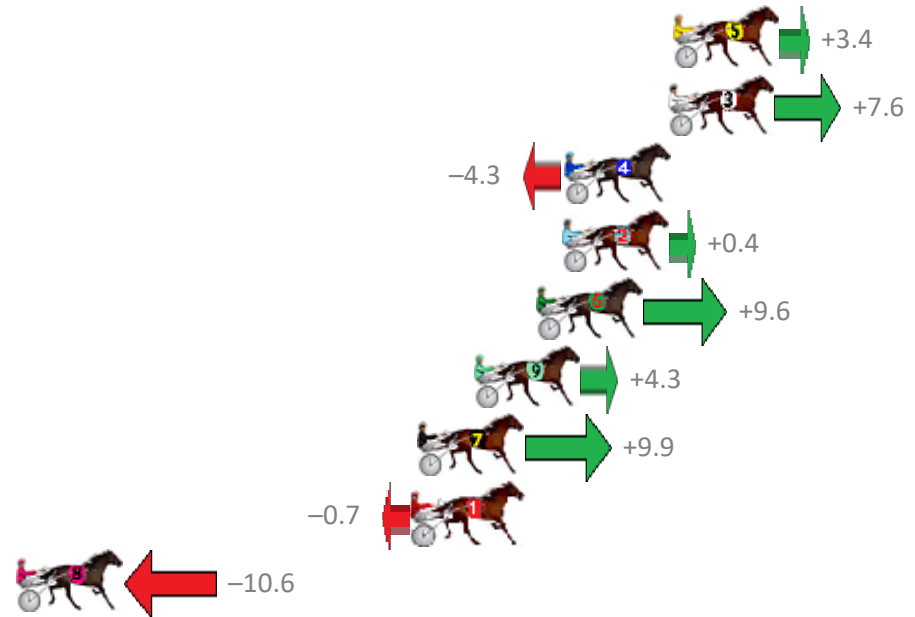

Albion Park Race 4 Distance 1660m

Tuesday, 5 June 2018

Gross Time: 1:59.60 MileRate: 1:56.00 LeadTime: 3.40s First Qtr: 28.50s Second Qtr: 31.20s Third Qtr: 27.80s Fourth Qtr: 28.70s

NoHorse	Plc	Margin	Time	800Time (W)	400 Time (W)
5 PATERNITY SUIT	1	0.0m	1:59.60	56.26s (1)	28.38s (1)
3 VINTAGE DREAM	2	0.2m	1:59.61	55.96s (1)	28.05s (1)
4 BRONSKI MACKENZIE	3	4.3m	1:59.91	56.80s (0)	29.01s (0)
2 ANN MATTGREGOR	4	4.4m	1:59.92	56.47s (0)	28.64s (0)
6 LILAC FLASH	5	5.4m	1:59.99	55.82s (2)	28.50s (2)
9 STATEMENT PLEASE	6	7.9m	2:00.17	56.20s (1)	28.32s (2)
7 BETTING BARON	7	10.1m	2:00.32	55.80s (2)	28.33s (3)
1 MEANT TO BE ME	8	10.3m	2:00.34	56.55s (0)	28.59s (0)
8 LAZY BLAZE	9	26.0m	2:01.47	57.25s (0)	29.20s (0)

Finish Position and metres gained from 800m

Trots Sectionals
Powered by
www.pjdata.com.au
Home of PJ Trots Analyser

The Racing Queensland Board (trading as Racing Queensland) and provider are not responsible for the completeness or accuracy of any of the information contained herein, and makes no representations about its suitability for any purpose.