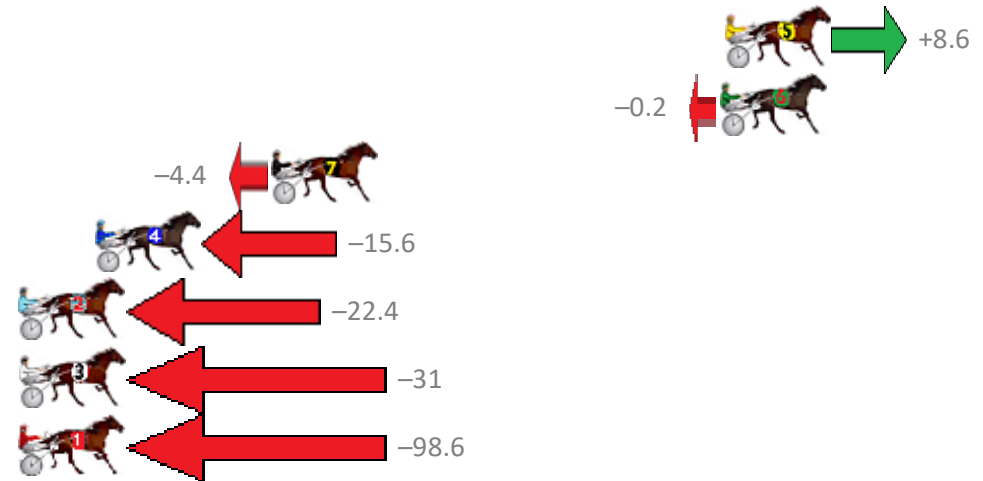

Albion Park Race 1 Distance 1660m

Tuesday, 5 June 2018

Gross Time: 2:00.00 MileRate: 1:56.40 LeadTime: 3.40s First Qtr: 28.40s Second Qtr: 30.20s Third Qtr: 28.30s Fourth Qtr: 29.70s

NoHorse	Plc	Margin	Time	800Time (W)	400 Time (W)
5 SPECIAL RESERVE	1	0.0m	2:00.00	57.38s (1)	29.09s (1)
6 SAINT KILDA BEACH	2	0.2m	2:00.01	58.01s (0)	29.71s (0)
7 TORQUE IS MY GIRL	3	18.0m	2:01.34	58.32s (1)	29.94s (1)
4 OUR DELIGHT	4	25.0m	2:01.86	59.13s (0)	30.75s (0)
2 ZARAS ALL GOOD	5	29.8m	2:02.21	59.62s (2)	30.89s (2)
3 ALOT OF COST	6	35.3m	2:02.62	60.23s (0)	31.83s (0)
1 ITMIGHTBEYOU	7	117.0m	2:08.69	65.15s (0)	35.27s (0)

Finish Position and metres gained from 800m

Trots Sectionals
Powered by
www.pjdata.com.au
Home of PJ Trots Analyser

The Racing Queensland Board (trading as Racing Queensland) and provider are not responsible for the completeness or accuracy of any of the information contained herein, and makes no representations about its suitability for any purpose.