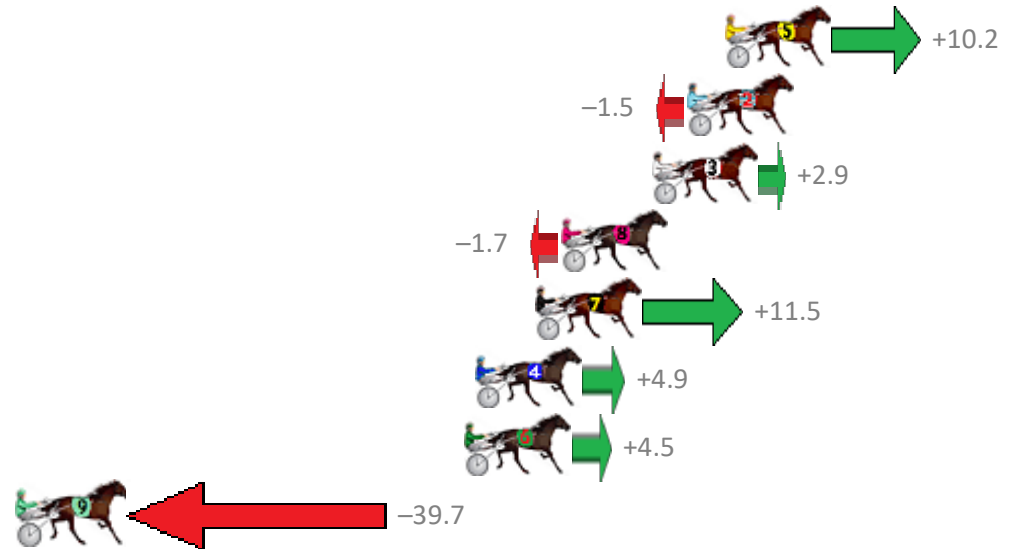

Albion Park Race 5 Distance 2138m

Tuesday, 5 June 2018

Gross Time: 2:33.50 MileRate: 1:55.50 LeadTime: 37.10s First Qtr: 27.50s Second Qtr: 29.60s Third Qtr: 29.60s Fourth Qtr: 29.70s

NoHorse	Plc	Margin	Time	800Time (W)	400 Time (W)
5 PSYCHEDELIC	1	0.0m	2:33.50	58.54s (1)	29.11s (2)
2 BETTOR BE LUCKY	2	1.5m	2:33.61	59.41s (0)	29.81s (0)
3 THREE OF THE BEST	3	2.9m	2:33.72	59.09s (1)	29.69s (2)
8 PHANTOM ROCKSTAR	4	6.5m	2:33.98	59.43s (0)	29.81s (0)
7 GRINVIL	5	7.5m	2:34.06	58.45s (1)	29.29s (2)
4 ILLAWONG DREAMTIM	6	9.9m	2:34.24	58.94s (0)	29.59s (0)
6 MUCHO MACHO MAN	7	10.3m	2:34.26	58.97s (1)	29.48s (1)
9 MAGICNRACING	8	41.3m	2:36.57	62.24s (1)	32.16s (1)

Finish Position and metres gained from 800m

Trots Sectionals
Powered by
www.pjdata.com.au
Home of PJ Trots Analyser

The Racing Queensland Board (trading as Racing Queensland) and provider are not responsible for the completeness or accuracy of any of the information contained herein, and makes no representations about its suitability for any purpose.