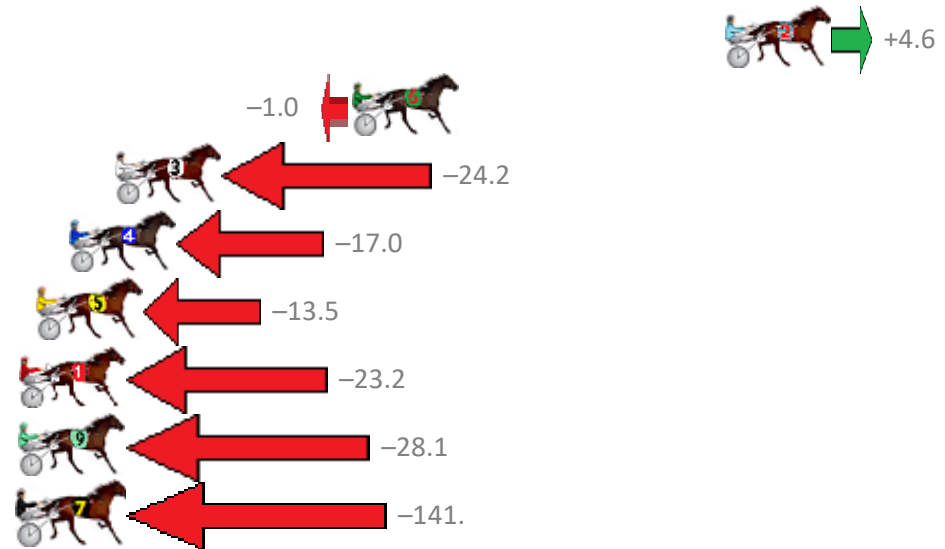

Albion Park Race 2 Distance 2138m

Tuesday, 5 June 2018

Gross Time: 2:34.80 MileRate: 1:56.50 LeadTime: 37.20s First Qtr: 30.50s Second Qtr: 30.10s Third Qtr: 28.40s Fourth Qtr: 28.60s

NoHorse	Plc	Margin	Time	800Time (W)	400 Time (W)
2 TROUBLESOME DAVE	1	0.0m	2:34.80	56.67s (0)	28.30s (0)
6 BROADWATER	2	14.8m	2:35.86	57.07s (1)	28.67s (2)
3 KEILOR MISTY	3	24.2m	2:36.53	58.72s (0)	30.33s (0)
4 CHIKA MATTGREGOR	4	26.0m	2:36.66	58.21s (1)	29.80s (2)
5 DIABOLO STAR	5	27.3m	2:36.75	57.96s (0)	29.52s (0)
1 PARTY STARTER	6	32.4m	2:37.12	58.65s (0)	30.24s (0)
9 ONLY IN ROME	7	32.5m	2:37.12	59.00s (1)	30.49s (1)
7 YA MESSIN	8	167.0m	2:46.74	67.05s (0)	37.05s (0)

Finish Position and metres gained from 800m

Trots Sectionals
Powered by
www.pjdata.com.au
Home of PJ Trots Analyser

The Racing Queensland Board (trading as Racing Queensland) and provider are not responsible for the completeness or accuracy of any of the information contained herein, and makes no representations about its suitability for any purpose.