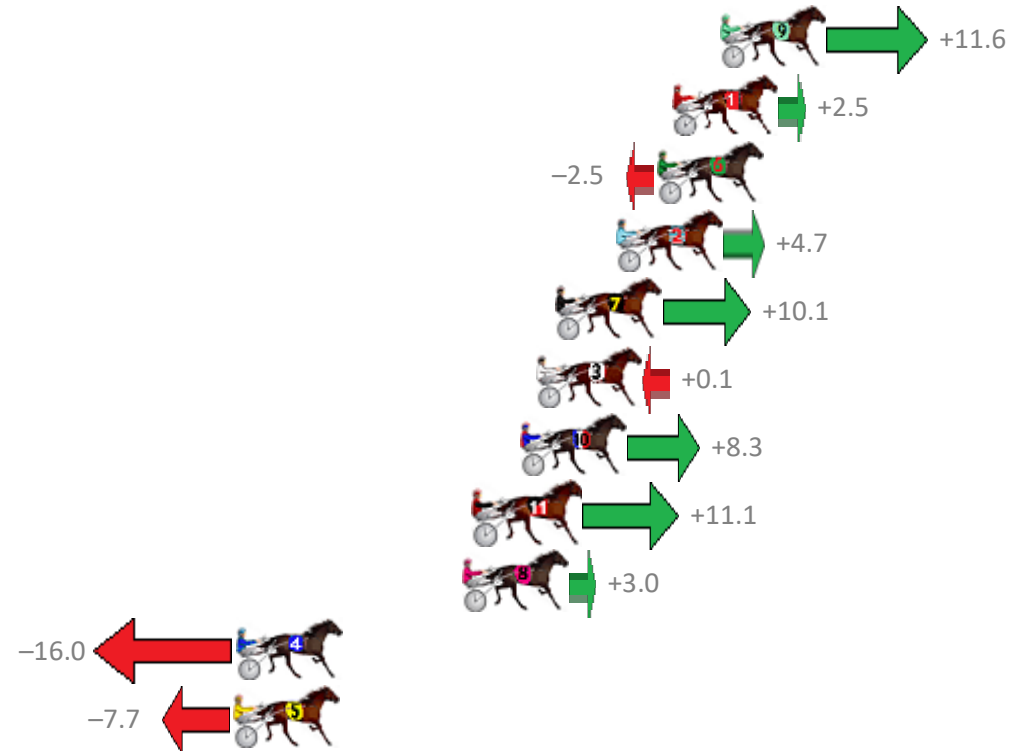

Albion Park Race 5 Distance 1660m

Monday, 11 June 2018

Gross Time: 2:01.60 MileRate: 1:57.90 LeadTime: 3.50s First Qtr: 28.70s Second Qtr: 31.40s Third Qtr: 29.00s Fourth Qtr: 29.00s

NoHorse	Plc	Margin	Time	800Time (W)	400 Time (W)
9 ZALTA	1	0.0m	2:01.60	57.16s (1)	28.59s (2)
1 MOTU REAL STYLE	2	1.9m	2:01.74	57.82s (0)	28.83s (0)
6 OSCARS GLORY	3	2.5m	2:01.78	58.18s (0)	29.18s (0)
2 PRIVATE JUJON	4	4.1m	2:01.90	57.66s (0)	28.69s (0)
7 STUUNDER	5	6.5m	2:02.07	57.27s (1)	28.76s (2)
3 EMARGEE	6	7.3m	2:02.13	57.99s (1)	29.43s (2)
10 PRECIOUS CULLEN	7	7.9m	2:02.17	57.40s (2)	28.83s (3)
11 GLASSCUTTERSPIRIT	8	9.7m	2:02.30	57.20s (2)	28.64s (2)
8 CHEVALS DIAMOND	9	10.2m	2:02.34	57.78s (0)	28.83s (0)
4 ROYAL TAZ	10	19.2m	2:02.99	59.16s (1)	30.17s (1)
5 REDDY FIRE	11	19.3m	2:03.00	58.56s (2)	30.01s (3)

Finish Position and metres gained from 800m

Trots Sectionals
Powered by
www.pjdata.com.au
Home of PJ Trots Analyser

The Racing Queensland Board (trading as Racing Queensland) and provider are not responsible for the completeness or accuracy of any of the information contained herein, and makes no representations about its suitability for any purpose.