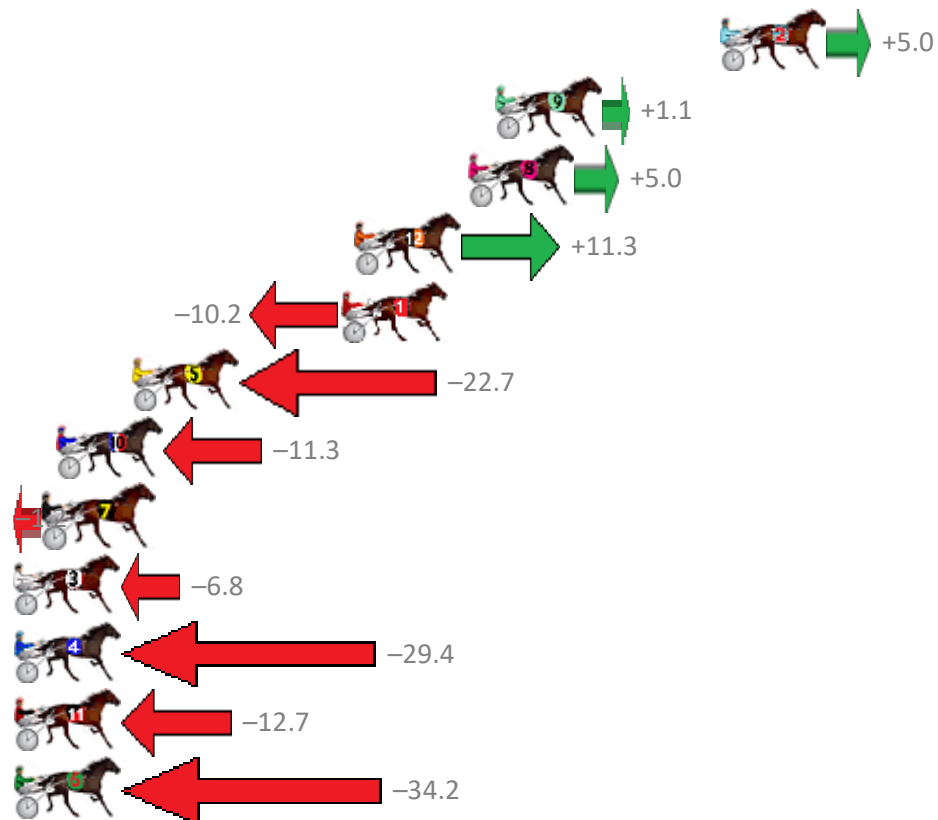

Albion Park Race 6 Distance 1660m

Monday, 11 June 2018

Gross Time: 2:00.50 MileRate: 1:56.80 LeadTime: 3.50s First Qtr: 27.80s Second Qtr: 30.60s Third Qtr: 29.00s Fourth Qtr: 29.60s

NoHorse	Plc	Margin	Time	800Time (W)	400 Time (W)
2 NEVAEH	1	0.0m	2:00.50	58.23s (1)	29.57s (2)
9 DOOLITTLE DOOFY	2	8.9m	2:01.16	58.52s (1)	29.68s (2)
8 GOTOHEMOON	3	10.0m	2:01.24	58.23s (1)	29.41s (2)
12 MAESTRO MAC	4	14.5m	2:01.57	57.77s (0)	28.84s (3)
1 DALACOS EMPRESS	5	15.0m	2:01.61	59.35s (0)	30.21s (1)
5 MODERNDAY FALCON	6	23.3m	2:02.22	60.26s (1)	31.32s (1)
10 WILD ABOUT TOWN	7	26.3m	2:02.45	59.43s (0)	30.39s (0)
7 CERTAINLY WAITNSEE	8	26.8m	2:02.48	58.69s (2)	30.15s (3)
3 CONNIE MATTGREGOR	9	28.6m	2:02.62	59.10s (1)	30.24s (2)
4 LEORYAN	10	29.4m	2:02.68	60.75s (0)	31.51s (0)
11 DOUBLE BAILEYS	11	32.9m	2:02.93	59.53s (0)	30.60s (1)
6 LIGHTHORSE	12	72.2m	2:05.84	61.11s (0)	32.20s (0)

Finish Position and metres gained from 800m

Trots Sectionals
Powered by
www.pjdata.com.au
Home of PJ Trots Analyser

The Racing Queensland Board (trading as Racing Queensland) and provider are not responsible for the completeness or accuracy of any of the information contained herein, and makes no representations about its suitability for any purpose.