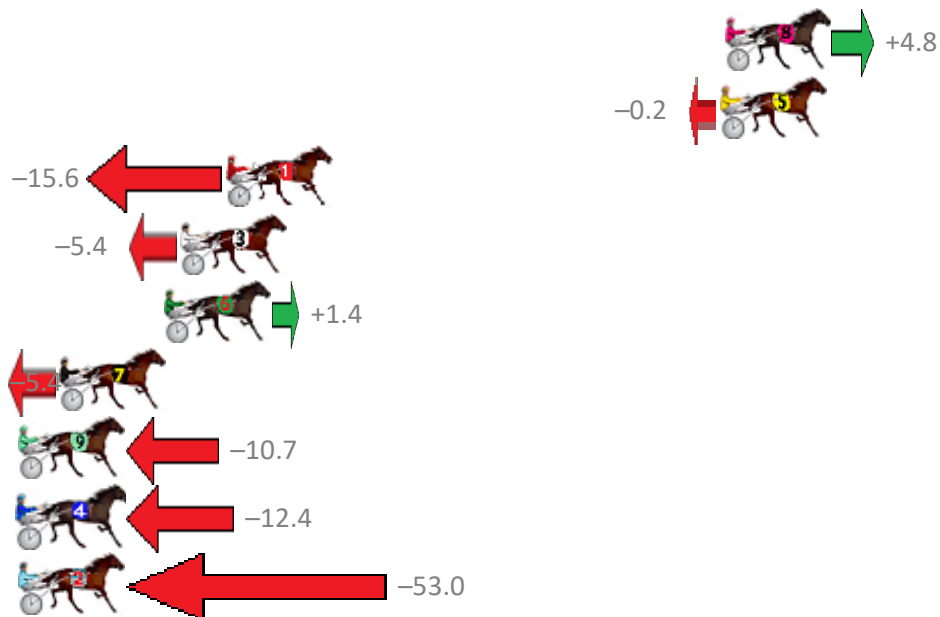

Albion Park Race 3 Distance 1660m

Monday, 11 June 2018

Gross Time: 2:00.80 MileRate: 1:57.20 LeadTime: 3.50s First Qtr: 29.10s Second Qtr: 28.90s Third Qtr: 29.00s Fourth Qtr: 30.30s

NoHorse	Plc	Margin	Time	800Time (W)	400 Time (W)
8 DOWNTOWN LUCCA	1	0.0m	2:00.80	58.94s (0)	29.98s (0)
5 FAKEROCKNROLL	2	0.2m	2:00.82	59.31s (0)	30.32s (0)
1 VICTREE MIKAYLA	3	19.8m	2:02.30	60.46s (1)	31.75s (1)
3 KATHLEEN GRACE	4	21.6m	2:02.44	59.70s (1)	30.62s (0)
6 KAYJAYS TERROR	5	22.2m	2:02.48	59.20s (0)	29.91s (0)
7 MONTANA EXPRESS	6	26.4m	2:02.80	59.70s (2)	30.77s (2)
9 THANKHEAVNFORGIRLS	7	34.9m	2:03.44	60.09s (1)	30.97s (2)
4 FUTURE FUN	8	43.8m	2:04.12	60.22s (1)	31.21s (2)
2 PUA ALOALO	9	62.0m	2:05.50	63.23s (1)	33.47s (1)

Finish Position and metres gained from 800m

Trots Sectionals
Powered by
www.pjdata.com.au
Home of PJ Trots Analyser

The Racing Queensland Board (trading as Racing Queensland) and provider are not responsible for the completeness or accuracy of any of the information contained herein, and makes no representations about its suitability for any purpose.