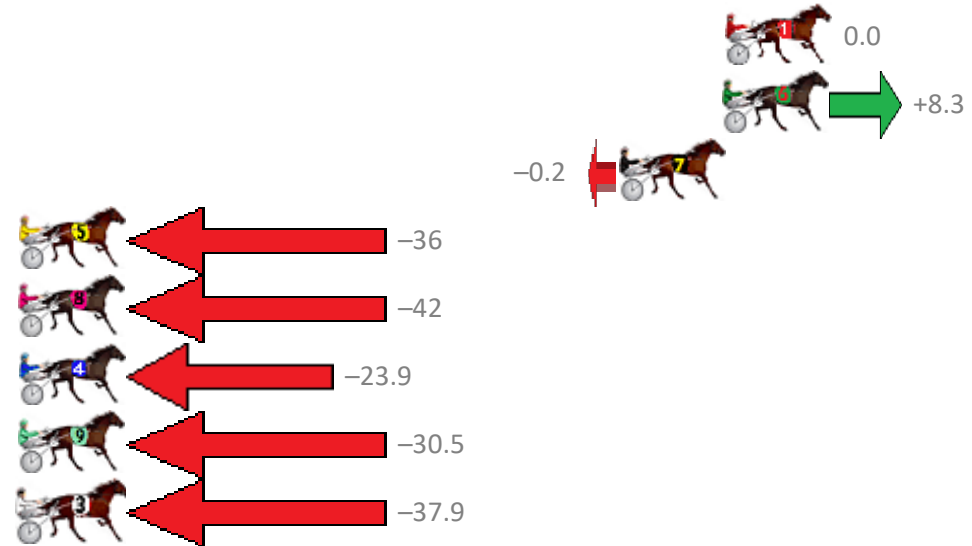

Albion Park Race 1 Distance 1660m

Monday, 11 June 2018

Gross Time: 2:01.80 MileRate: 1:58.00 LeadTime: 3.60s First Qtr: 29.10s Second Qtr: 30.60s Third Qtr: 30.50s Fourth Qtr: 28.00s

NoHorse	Plc	Margin	Time	800Time (W)	400 Time (W)
1 GINGER MICKY	1	0.0m	2:01.80	58.50s (0)	28.00s (0)
6 BETAMERICA	2	0.1m	2:01.81	57.89s (1)	27.48s (1)
7 GODDESS JUJON	3	4.2m	2:02.09	58.51s (1)	28.10s (1)
5 STELLAR ANTARES	4	45.4m	2:04.98	61.09s (0)	30.45s (0)
8 RUM AND SCHOTZ	5	46.3m	2:05.04	61.52s (0)	30.86s (0)
4 GRANDLARCENY	6	48.5m	2:05.19	60.25s (1)	30.18s (0)
9 WHERE'S TASCOTT	7	48.7m	2:05.21	60.73s (1)	30.15s (1)
3 FORTE VOLONTA	8	51.5m	2:05.41	61.27s (1)	30.69s (1)

Finish Position and metres gained from 800m

Trots Sectionals
Powered by
www.pjdata.com.au
Home of PJ Trots Analyser

The Racing Queensland Board (trading as Racing Queensland) and provider are not responsible for the completeness or accuracy of any of the information contained herein, and makes no representations about its suitability for any purpose.