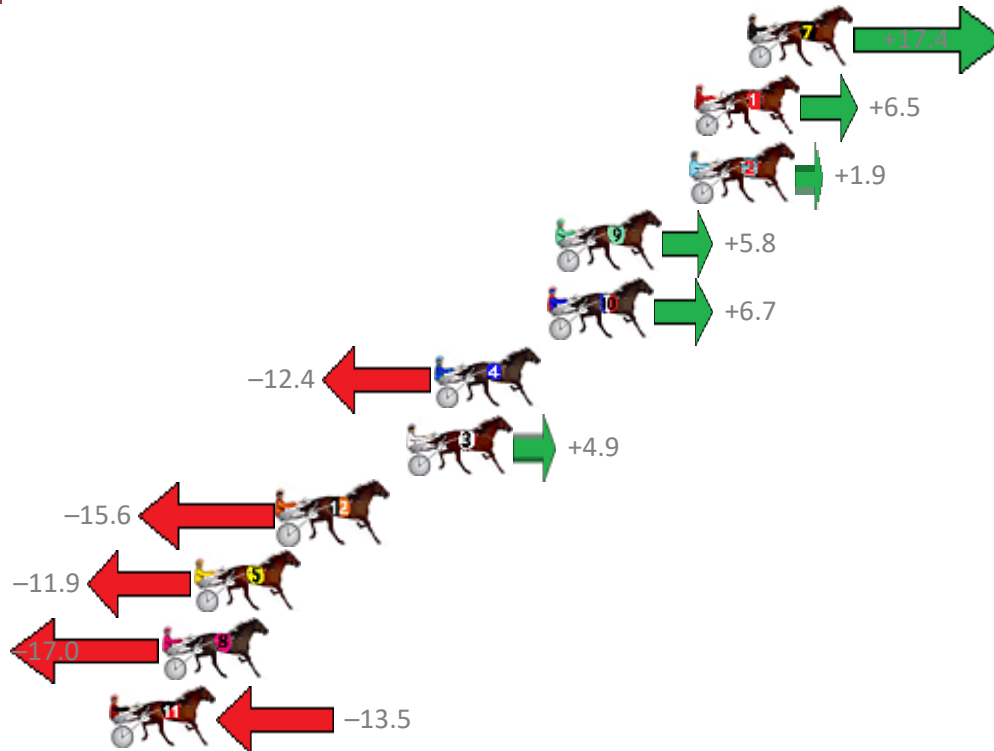

Albion Park Race 7 Distance 2138m

Monday, 11 June 2018

Gross Time: 2:38.70 MileRate: 1:59.50 LeadTime: 37.80s First Qtr: 29.80s Second Qtr: 31.60s Third Qtr: 28.80s Fourth Qtr: 30.70s

NoHorse	Plc	Margin	Time	800Time (W)	400 Time (W)
7 PITTSWORTH MAN	1	0.0m	2:38.70	58.21s (2)	29.78s (2)
1 REAL KNUCKY	2	2.1m	2:38.86	59.02s (0)	30.17s (0)
2 SKYLARHAIN	3	2.3m	2:38.88	59.36s (0)	30.54s (0)
9 MADEYAMONEY	4	7.6m	2:39.28	59.07s (0)	30.18s (0)
10 KANAPALI	5	7.9m	2:39.31	59.00s (1)	30.25s (1)
4 JANIES GOT A GUN	6	12.4m	2:39.65	60.42s (0)	31.65s (0)
3 UNDERTHEKILT	7	13.5m	2:39.74	59.14s (0)	30.22s (1)
12 JUSTATIC	8	18.6m	2:40.13	60.66s (1)	31.82s (1)
5 LYNCHMAN	9	21.9m	2:40.38	60.39s (1)	31.67s (1)
8 INCITER	10	23.2m	2:40.48	60.76s (2)	31.93s (2)
11 GREGS LEGACY	11	25.3m	2:40.64	60.50s (2)	32.04s (3)

Finish Position and metres gained from 800m

Trots Sectionals
Powered by
www.pjdata.com.au
Home of PJ Trots Analyser

The Racing Queensland Board (trading as Racing Queensland) and provider are not responsible for the completeness or accuracy of any of the information contained herein, and makes no representations about its suitability for any purpose.