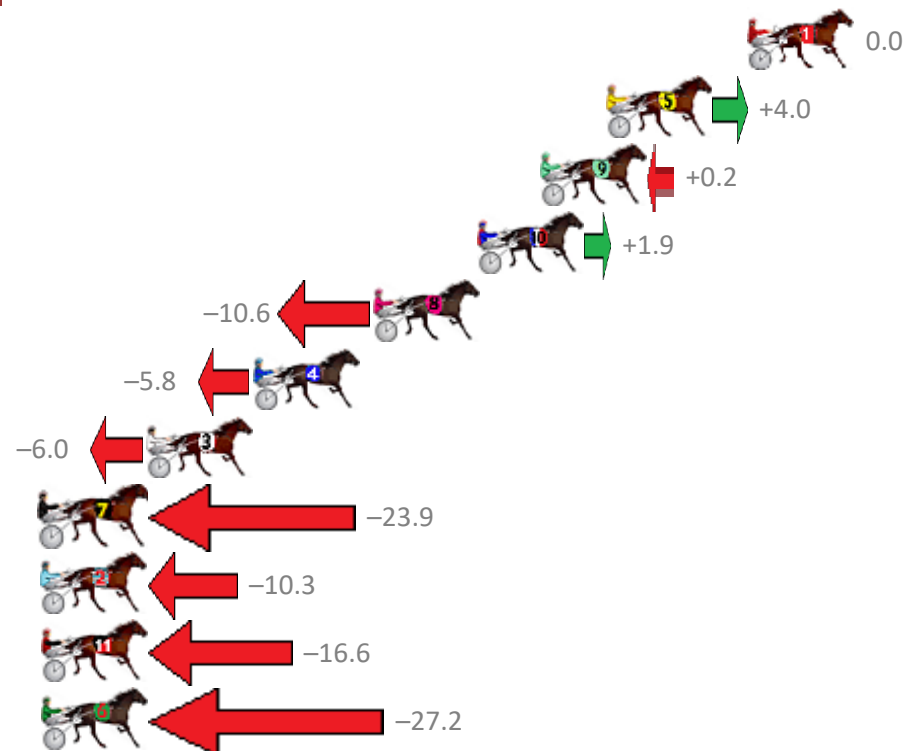

Albion Park Race 4 Distance 1660m

Monday, 11 June 2018

Gross Time: 2:00.80 MileRate: 1:57.10 LeadTime: 3.50s First Qtr: 28.10s Second Qtr: 31.70s Third Qtr: 28.90s Fourth Qtr: 28.60s

NoHorse	Plc	Margin	Time	800Time (W)	400 Time (W)
1 MACHITELLI	1	0.0m	2:00.80	57.50s (0)	28.60s (0)
5 JUST ROKIN	2	5.6m	2:01.20	57.21s (2)	28.79s (1)
9 MAHALO	3	8.2m	2:01.39	57.49s (0)	28.46s (0)
10 BERTILS DELIGHT	4	10.7m	2:01.57	57.36s (0)	28.34s (0)
8 PARKLANE LASS	5	14.8m	2:01.86	58.26s (0)	29.29s (0)
4 SISTER FEELGOOD	6	19.6m	2:02.20	57.92s (1)	29.10s (2)
3 TORQUE TO THE MAX	7	23.8m	2:02.50	57.93s (0)	28.84s (0)
7 ART SECRET	8	28.7m	2:02.85	59.22s (1)	29.92s (1)
2 ANGELOFSPEED	9	29.3m	2:02.89	58.24s (1)	29.47s (2)
11 WECANONLYHOPE	10	36.8m	2:03.43	58.69s (2)	29.69s (2)
6 NAUGHTYINHEAVEN	11	42.8m	2:03.86	59.45s (2)	30.64s (3)

Finish Position and metres gained from 800m

Trots Sectionals
Powered by
www.pjdata.com.au
Home of PJ Trots Analyser

The Racing Queensland Board (trading as Racing Queensland) and provider are not responsible for the completeness or accuracy of any of the information contained herein, and makes no representations about its suitability for any purpose.