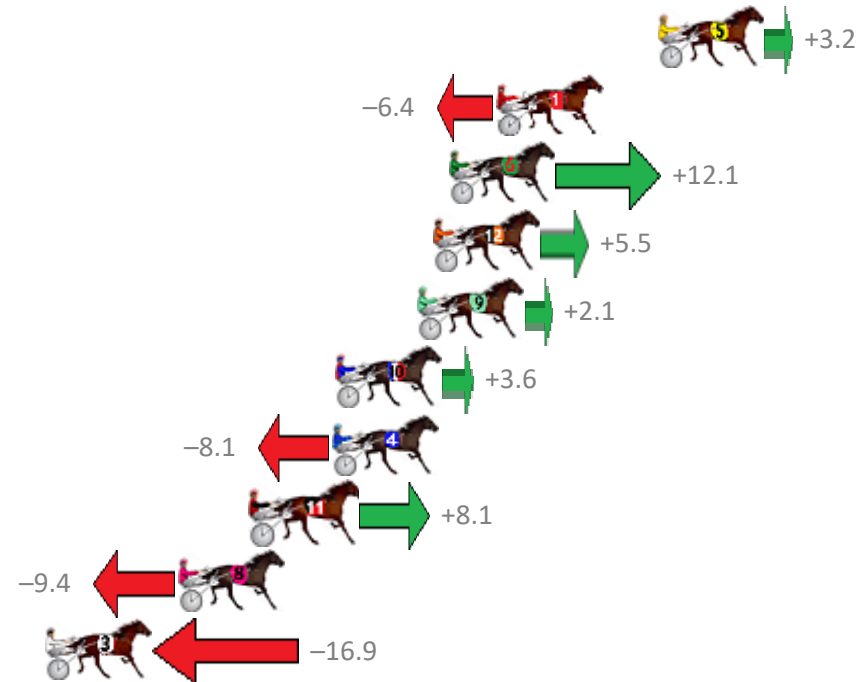

Albion Park Race 8 Distance 1660m

Monday, 11 June 2018

Gross Time: 1:59.40 MileRate: 1:55.80 LeadTime: 3.40s First Qtr: 27.20s Second Qtr: 30.90s Third Qtr: 29.10s Fourth Qtr: 28.80s

NoHorse	Plc	Margin	Time	800Time (W)	400 Time (W)
5 CELTIC CRUZA	1	0.0m	1:59.40	57.67s (1)	28.80s (1)
1 THERESACHANCE	2	6.4m	1:59.86	58.36s (0)	29.26s (0)
6 RUATO BAY	3	8.3m	1:60.00	57.02s (2)	29.11s (2)
12 MIDNIGHT BENDER	4	8.9m	2:00.04	57.50s (0)	28.56s (1)
9 VANDE VELDE	5	9.5m	2:00.08	57.75s (1)	28.85s (2)
10 CROWNING GLORY	6	12.8m	2:00.32	57.64s (1)	29.03s (3)
4 LIVING GRAND	7	12.9m	2:00.33	58.49s (0)	29.25s (0)
11 MONIVAE	8	16.1m	2:00.56	57.31s (1)	28.66s (1)
8 GLOVEMAN GILLY	9	19.0m	2:00.77	58.58s (0)	29.26s (0)
3 MAJOR STRIKE	10	24.3m	2:01.15	59.12s (1)	30.00s (1)

Finish Position and metres gained from 800m

Trots Sectionals
Powered by
www.pjdata.com.au
Home of PJ Trots Analyser

The Racing Queensland Board (trading as Racing Queensland) and provider are not responsible for the completeness or accuracy of any of the information contained herein, and makes no representations about its suitability for any purpose.