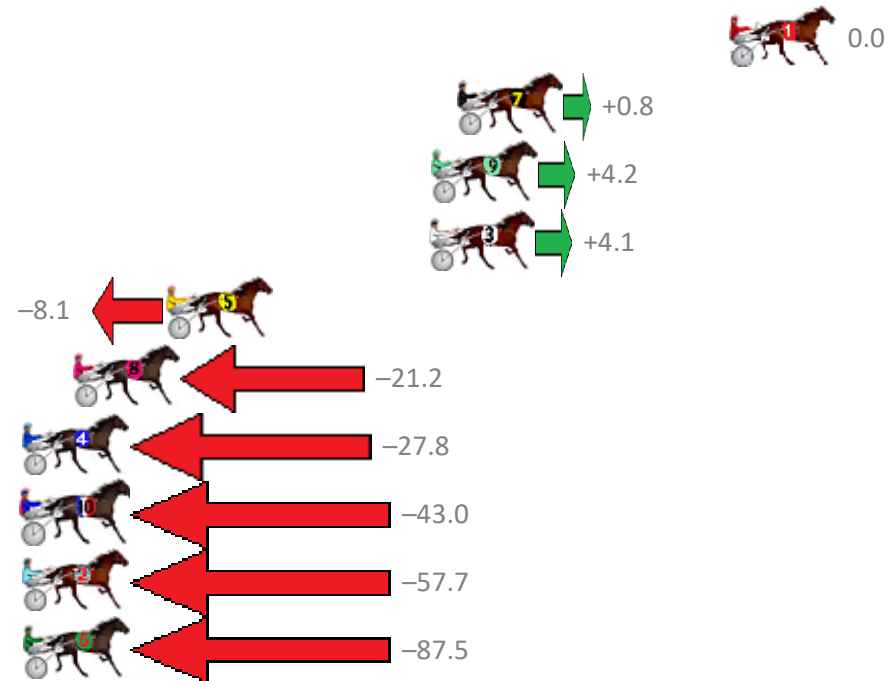

Albion Park Race 2 Distance 1660m

Monday, 11 June 2018

Gross Time: 2:00.40 MileRate: 1:56.80 LeadTime: 3.50s First Qtr: 27.70s Second Qtr: 30.40s Third Qtr: 28.70s Fourth Qtr: 30.10s

NoHorse	Plc	Margin	Time	800Time (W)	400 Time (W)
1 TORQUE WRITER	1	0.0m	2:00.40	58.80s (0)	30.10s (0)
7 ZED CODE	2	10.8m	2:01.21	58.74s (2)	30.51s (2)
9 BARBIE MATTGREGOR	3	11.8m	2:01.29	58.49s (2)	30.21s (2)
3 DONT BE JEALOUS	4	11.9m	2:01.30	58.50s (1)	29.78s (2)
5 CHANG	5	22.3m	2:02.08	59.40s (0)	30.53s (0)
8 SIR HASZEM	6	26.0m	2:02.36	60.36s (0)	31.57s (0)
4 LIVING FREE	7	34.4m	2:02.99	60.84s (1)	32.24s (1)
10 LOMBARTO	8	52.2m	2:04.33	61.96s (0)	33.17s (0)
2 DEADSET COURAGEOU	9	68.7m	2:05.57	63.04s (1)	34.17s (1)
6 LOTTA DOLLARS	10	107.9m	2:08.52	65.23s (0)	35.19s (0)

Finish Position and metres gained from 800m

Trots Sectionals
Powered by
www.pjdata.com.au
Home of PJ Trots Analyser

The Racing Queensland Board (trading as Racing Queensland) and provider are not responsible for the completeness or accuracy of any of the information contained herein, and makes no representations about its suitability for any purpose.