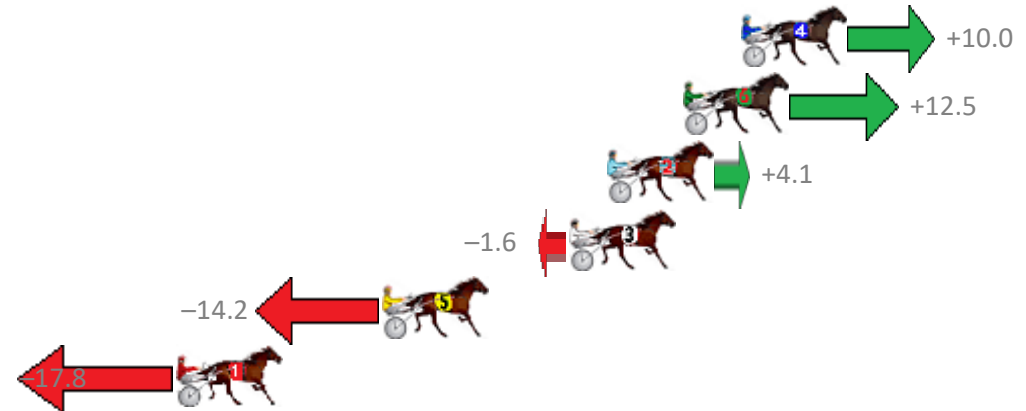

Albion Park Race 2 Distance 1660m

Tuesday, 12 June 2018

Gross Time: 1:58.00 MileRate: 1:54.40 LeadTime: 3.70s First Qtr: 28.30s Second Qtr: 28.80s Third Qtr: 28.50s Fourth Qtr: 28.70s

NoHorse	Plc	Margin	Time	800Time (W)	400 Time (W)
4 OUR MILLWOOD MAIZI	1	0.0m	1:58.00	56.49s (1)	28.13s (1)
6 ALWAYS MY MATE	2	2.3m	1:58.17	56.31s (1)	27.95s (1)
2 KURAHAUPO GAMBLER	3	5.3m	1:58.38	56.91s (0)	28.12s (0)
3 PSYCHEDELIC	4	6.8m	1:58.49	57.31s (1)	28.96s (1)
5 DUKE OF ALBANY	5	14.2m	1:59.02	58.22s (0)	29.72s (0)
1 RARING TO GO	6	22.4m	1:59.61	58.47s (0)	29.66s (0)

Finish Position and metres gained from 800m

Trots Sectionals
Powered by
www.pjdata.com.au
Home of PJ Trots Analyser

The Racing Queensland Board (trading as Racing Queensland) and provider are not responsible for the completeness or accuracy of any of the information contained herein, and makes no representations about its suitability for any purpose.