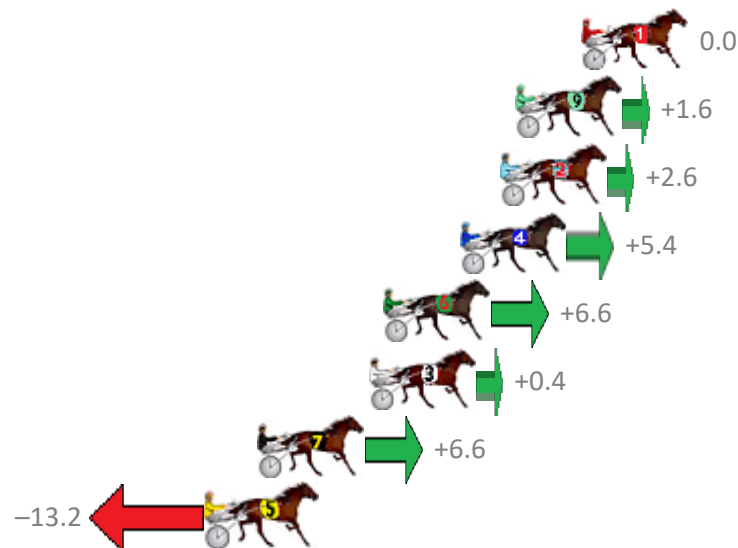

Albion Park Race 4 Distance 1660m

Tuesday, 12 June 2018

Gross Time: 2:01.80 MileRate: 1:58.10 LeadTime: 3.50s First Qtr: 29.80s Second Qtr: 31.00s Third Qtr: 29.40s Fourth Qtr: 28.10s

NoHorse	Plc	Margin	Time	800Time (W)	400 Time (W)
1 SHADOW PASS	1	0.0m	2:01.80	57.50s (0)	28.10s (0)
9 RIVERLEIGH WILLIAM	2	2.6m	2:01.98	57.38s (0)	27.99s (0)
2 HEAVENS HINT	3	3.2m	2:02.02	57.31s (1)	27.88s (1)
4 MASTER DIP	4	4.8m	2:02.14	57.11s (1)	27.69s (1)
6 WASTE OF TIME	5	7.8m	2:02.35	57.03s (1)	27.58s (1)
3 WOODLEA BEAU	6	8.4m	2:02.39	57.47s (0)	28.10s (0)
7 DUKE JUJON	7	12.8m	2:02.70	57.03s (1)	27.59s (1)
5 MY ULTIMATE HELL	8	14.8m	2:02.84	58.45s (1)	28.99s (1)

Finish Position and metres gained from 800m

Trots Sectionals
Powered by
www.pjdata.com.au
Home of PJ Trots Analyser

The Racing Queensland Board (trading as Racing Queensland) and provider are not responsible for the completeness or accuracy of any of the information contained herein, and makes no representations about its suitability for any purpose.