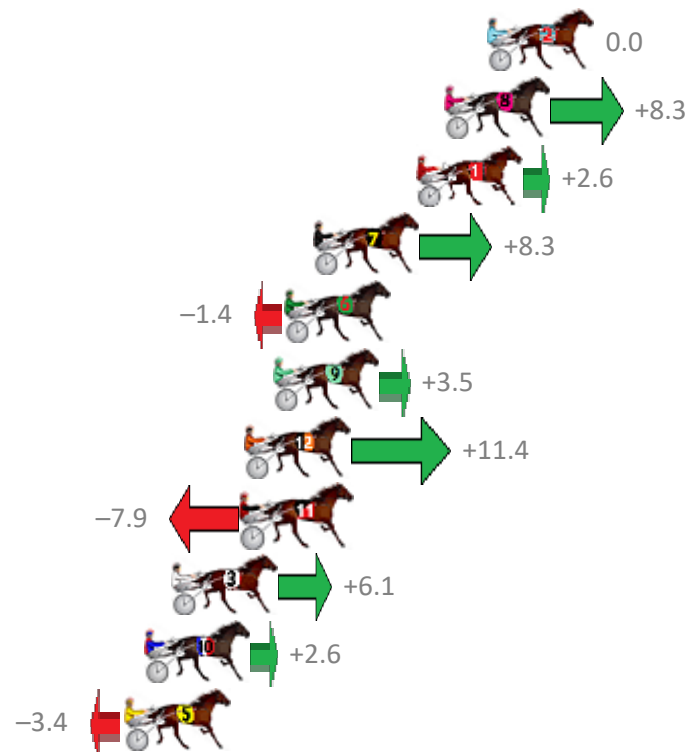

Albion Park Race 9 Distance 1660m

Tuesday, 12 June 2018

Gross Time: 1:59.40 MileRate: 1:55.70 LeadTime: 3.60s First Qtr: 28.00s Second Qtr: 30.60s Third Qtr: 28.80s Fourth Qtr: 28.40s

NoHorse	Plc	Margin	Time	800Time (W)	400 Time (W)
2 KOTARE YORK	1	0.0m	1:59.40	57.20s (0)	28.40s (0)
8 MANDY KRIDEN	2	1.7m	1:59.52	56.61s (0)	27.75s (0)
1 GASMONKEY	3	2.8m	1:59.60	57.01s (0)	28.22s (0)
7 SWEET AS	4	6.9m	1:59.89	56.61s (0)	27.80s (0)
6 LIKEALLOFUS	5	8.0m	1:59.97	57.30s (1)	28.31s (1)
9 DIVAS DELIGHT	6	8.5m	2:00.00	56.95s (2)	28.62s (2)
12 ARROKEEFE	7	9.6m	2:00.08	56.38s (2)	28.06s (2)
11 MAGOOGAN	8	9.7m	2:00.09	57.76s (1)	28.80s (1)
3 LANCELOT BROMAC	9	12.5m	2:00.29	56.76s (1)	27.92s (2)
10 PHANTOM ROCKSTAR	10	13.6m	2:00.37	57.01s (2)	28.67s (2)
5 IMA SEA STORM	11	14.4m	2:00.42	57.44s (1)	28.44s (1)

Finish Position and metres gained from 800m

Trots Sectionals
Powered by
www.pjdata.com.au
Home of PJ Trots Analyser

The Racing Queensland Board (trading as Racing Queensland) and provider are not responsible for the completeness or accuracy of any of the information contained herein, and makes no representations about its suitability for any purpose.