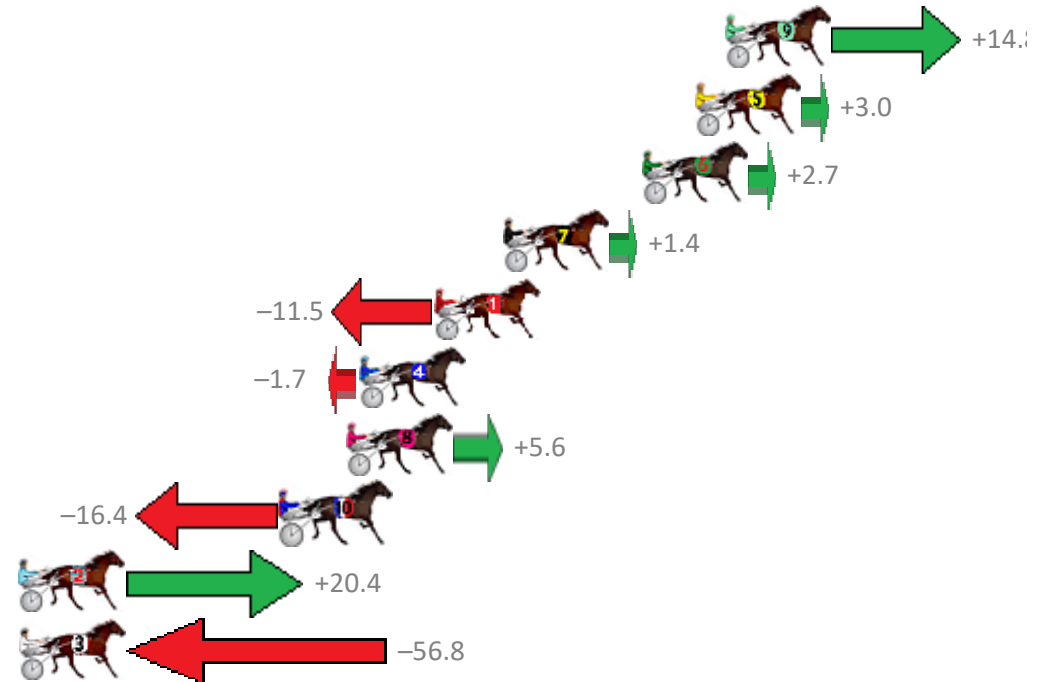

Albion Park Race 1 Distance 1660m

Tuesday, 12 June 2018

Gross Time: 2:01.20 MileRate: 1:57.50 LeadTime: 3.50s First Qtr: 28.30s Second Qtr: 30.10s Third Qtr: 29.30s Fourth Qtr: 30.00s

No	Horse	Plc	Margin	Time	800Time (W)	400 Time (W)
9	NEEDLE	1	0.0m	2:01.20	58.20s (2)	29.33s (2)
5	QUIETLY SPOKEN	2	1.2m	2:01.29	59.08s (0)	29.75s (0)
6	JUSTABITNOISY	3	3.3m	2:01.45	59.10s (1)	29.93s (2)
7	SPUD	4	8.8m	2:01.86	59.20s (0)	29.95s (0)
1	LOCHABER	5	11.5m	2:02.06	60.15s (0)	30.86s (0)
4	LANSBURY	6	14.5m	2:02.29	59.43s (1)	30.19s (1)
8	MONORAIL	7	15.0m	2:02.32	58.88s (2)	30.06s (2)
10	MISTER OZ	8	17.6m	2:02.52	60.52s (1)	31.08s (1)
2	JUSTABITCOCO	9	34.6m	2:03.79	57.79s (0)	30.00s (0)
3	TWICE AS MUCH	10	118.2m	2:10.07	63.51s (0)	35.72s (0)

Finish Position and metres gained from 800m

Trots Sectionals
Powered by
www.pjdata.com.au
Home of PJ Trots Analyser

The Racing Queensland Board (trading as Racing Queensland) and provider are not responsible for the completeness or accuracy of any of the information contained herein, and makes no representations about its suitability for any purpose.