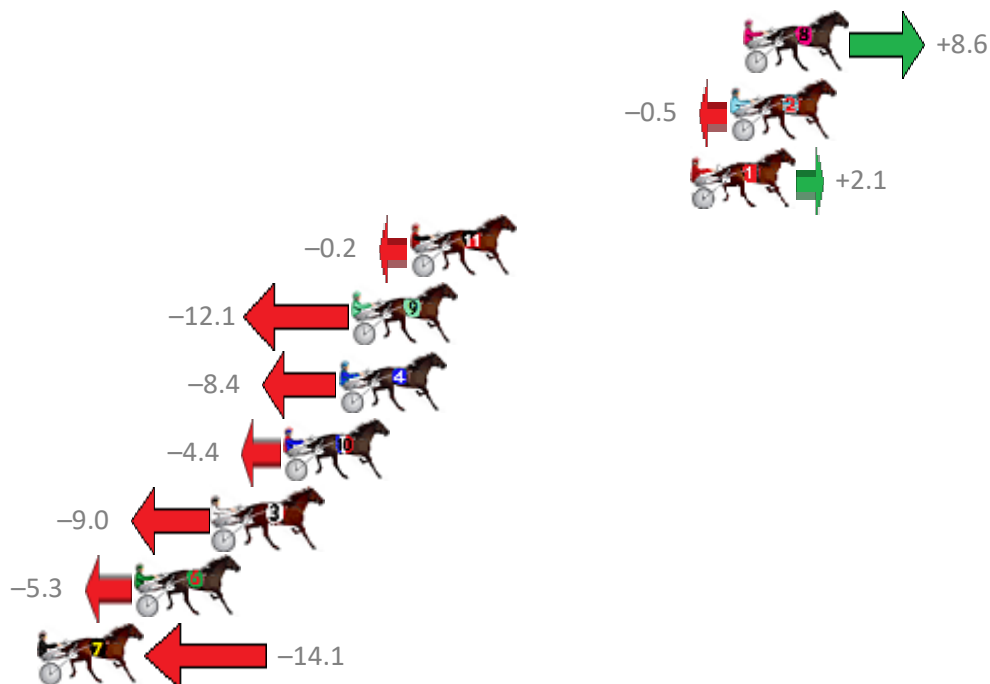

Albion Park Race 5 Distance 1660m

Tuesday, 12 June 2018

Gross Time: 2:01.00 MileRate: 1:57.30 LeadTime: 3.40s First Qtr: 29.00s Second Qtr: 31.00s Third Qtr: 29.00s Fourth Qtr: 28.60s

No	Horse	Plc	Margin	Time	800Time (W)	400 Time (W)
8	VILLAGE CRUISER	1	0.0m	2:01.00	56.98s (0)	27.87s (0)
2	MO JARNEY	2	0.5m	2:01.04	57.64s (0)	28.64s (0)
1	LEVI JADE	3	2.1m	2:01.15	57.45s (0)	28.38s (0)
11	EULO FLYER	4	13.2m	2:01.94	57.61s (0)	28.46s (0)
9	MACS CHOICE	5	15.5m	2:02.11	58.47s (1)	29.42s (1)
4	CAMIVISTA	6	16.0m	2:02.14	58.20s (1)	29.09s (1)
10	ALWAYS A JEWEL	7	18.2m	2:02.30	57.92s (2)	29.49s (2)
3	PARTY STARTER	8	21.0m	2:02.50	58.25s (1)	29.16s (2)
6	LOTS MORE GRINS	9	24.1m	2:02.72	57.98s (1)	29.05s (2)
7	CAGNEY	10	32.7m	2:03.34	58.62s (2)	29.71s (3)

Finish Position and metres gained from 800m

Trots Sectionals
Powered by
www.pjdata.com.au
Home of PJ Trots Analyser

The Racing Queensland Board (trading as Racing Queensland) and provider are not responsible for the completeness or accuracy of any of the information contained herein, and makes no representations about its suitability for any purpose.