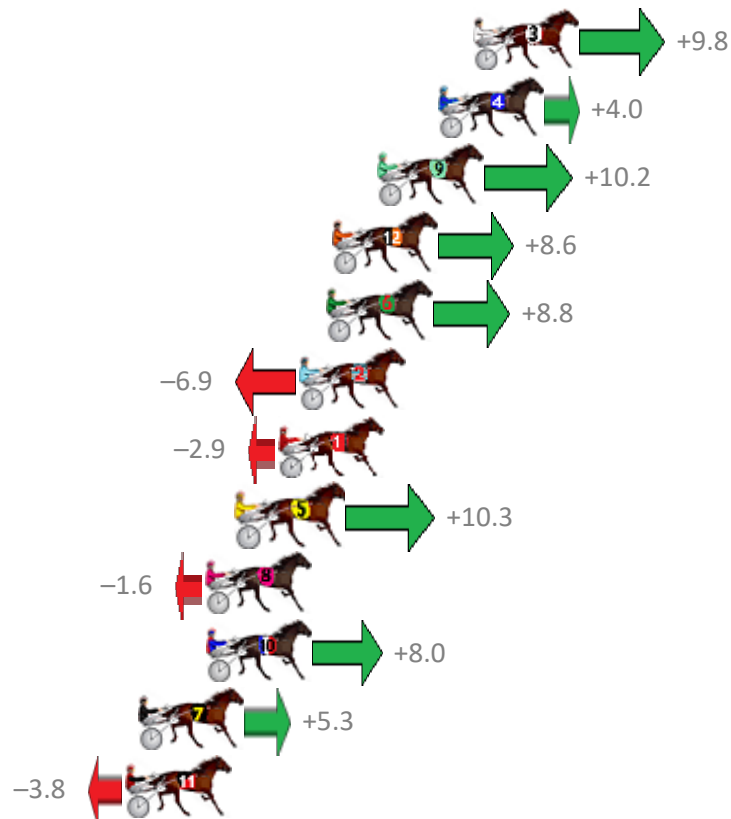

Albion Park Race 8 Distance 2138m

Tuesday, 12 June 2018

Gross Time: 2:37.70 MileRate: 1:58.70 LeadTime: 38.70s First Qtr: 31.30s Second Qtr: 31.00s Third Qtr: 28.70s Fourth Qtr: 28.00s

No	Horse	Plc	Margin	Time	800Time (W)	400 Time (W)
3	MUSCLE MACH	1	0.0m	2:37.70	56.01s (1)	27.71s (1)
4	PATERNITY SUIT	2	1.4m	2:37.80	56.42s (1)	28.10s (1)
9	CHANGEOVERME	3	3.8m	2:37.97	55.98s (1)	27.65s (1)
12	JUST SAY GO	4	5.6m	2:38.09	56.09s (0)	27.43s (0)
6	SKYFELLA CAM	5	5.8m	2:38.11	56.08s (2)	27.96s (2)
2	OASIS DREAM	6	6.9m	2:38.18	57.19s (0)	28.48s (0)
1	COME OUT AND PLAY	7	7.7m	2:38.24	56.91s (0)	28.23s (0)
5	WHERE'S THE SPIRIT	8	9.3m	2:38.35	55.97s (2)	27.84s (2)
8	NADEEN FRANCO	9	10.6m	2:38.44	56.81s (0)	28.11s (0)
10	IM FREE FALLING	10	10.6m	2:38.44	56.13s (1)	27.83s (1)
7	EVELYN JAY	11	13.3m	2:38.63	56.32s (0)	27.75s (2)
11	JACKS AT THE BEACH	12	13.8m	2:38.67	56.97s (2)	28.85s (2)

Finish Position and metres gained from 800m

Trots Sectionals
Powered by
www.pjdata.com.au
Home of PJ Trots Analyser

The Racing Queensland Board (trading as Racing Queensland) and provider are not responsible for the completeness or accuracy of any of the information contained herein, and makes no representations about its suitability for any purpose.