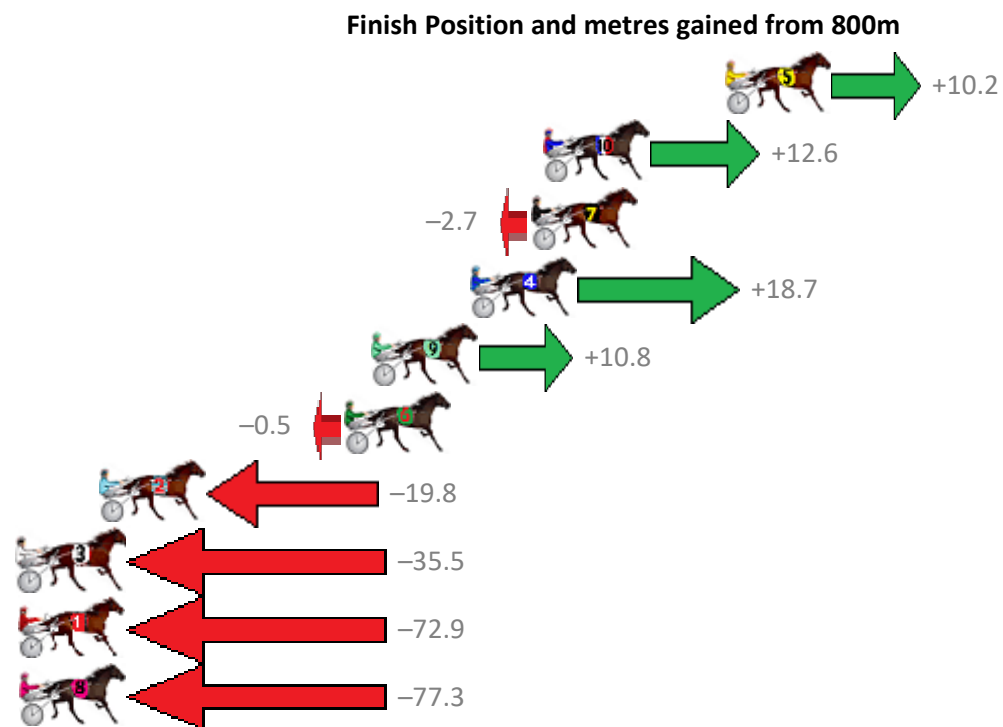

Albion Park Race 6 Distance 1660m

Tuesday, 12 June 2018

Gross Time: 1:58.30 MileRate: 1:54.60 LeadTime: 3.50s First Qtr: 27.10s Second Qtr: 29.70s Third Qtr: 29.00s Fourth Qtr: 29.00s

NoHorse	Plc	Margin	Time	800Time (W)	400 Time (W)
5 LILAC FLASH	1	0.0m	1:58.30	57.26s (1)	28.61s (1)
10 ARK PATROL	2	7.2m	1:58.82	57.09s (1)	28.55s (2)
7 PINUP BOY	3	7.7m	1:58.86	58.20s (1)	29.56s (1)
4 GRIZZLY MONTANA	4	10.1m	1:59.03	56.64s (0)	28.73s (1)
9 MACH TORQUE	5	14.0m	1:59.32	57.22s (1)	28.70s (2)
6 VINTAGE DREAM	6	15.1m	1:59.39	58.04s (1)	29.46s (2)
2 SNAKES N LADDERS	7	24.8m	2:00.10	59.44s (0)	30.10s (0)
3 MAYTHEHORSEBWITHU	8	35.5m	2:00.87	60.57s (0)	31.28s (0)
1 AROONA	9	85.7m	2:04.51	63.29s (0)	33.27s (0)
8 GOLD REACTOR	10	120.3m	2:07.02	63.60s (0)	33.73s (0)

Trots Sectionals
Powered by
www.pjdata.com.au
Home of PJ Trots Analyser

The Racing Queensland Board (trading as Racing Queensland) and provider are not responsible for the completeness or accuracy of any of the information contained herein, and makes no representations about its suitability for any purpose.