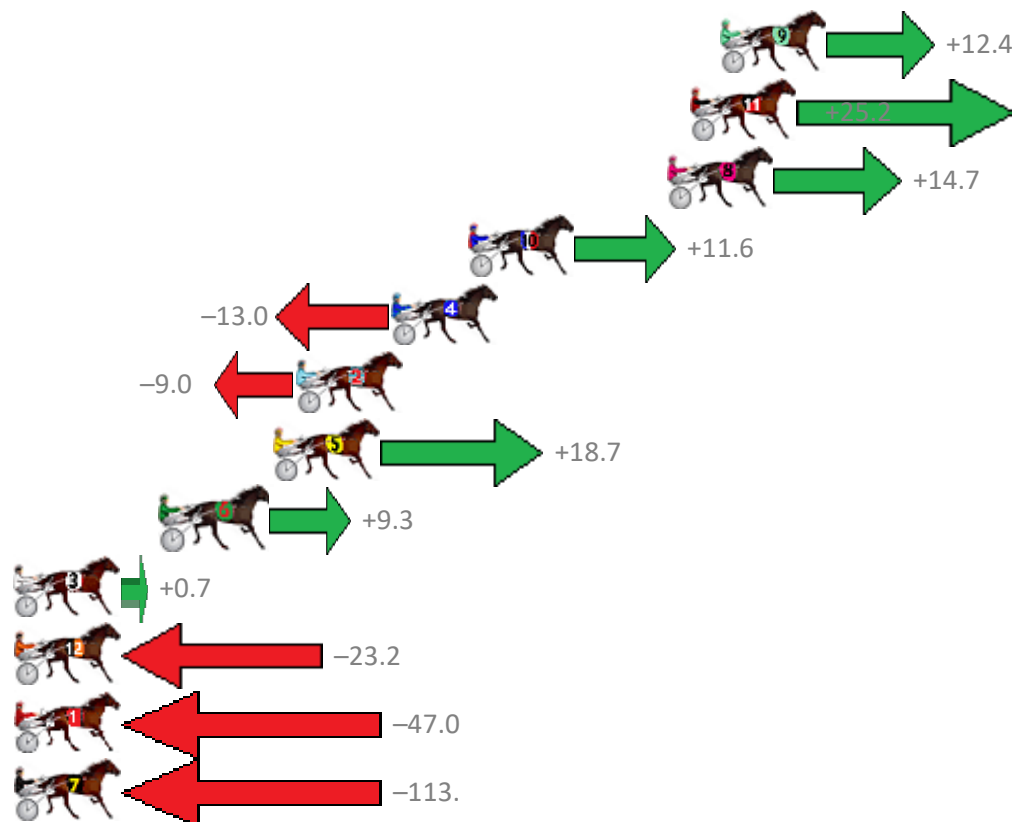

Albion Park Race 7 Distance 1660m

Tuesday, 12 June 2018

Gross Time: 1:57.40 MileRate: 1:53.80 LeadTime: 3.50s First Qtr: 27.30s Second Qtr: 28.90s Third Qtr: 28.80s Fourth Qtr: 28.90s

NoHorse	Plc	Margin	Time	800Time (W)	400 Time (W)
9 BUMPER	1	0.0m	1:57.40	56.81s (1)	28.39s (1)
11 GRINVIL	2	1.2m	1:57.49	55.88s (1)	27.87s (1)
8 OUR CHITTYBANGBANG	3	2.1m	1:57.55	56.64s (1)	28.31s (0)
10 MACHIN OUT	4	10.0m	1:58.12	56.86s (1)	28.26s (0)
4 GOOD BOY OLIVER	5	13.0m	1:58.34	58.64s (0)	29.84s (0)
2 MISS KENNY	6	16.8m	1:58.61	58.35s (1)	29.91s (1)
5 LENNY THE LEGEND	7	17.7m	1:58.68	56.35s (1)	28.33s (2)
6 SOLDIER OF FORTUNE	8	22.1m	1:59.00	57.03s (1)	29.02s (2)
3 OUR PEPPERJACK	9	32.1m	1:59.72	57.65s (0)	29.40s (0)
12 SIR REGAL DELIGHT	10	48.0m	2:00.87	59.37s (0)	30.10s (0)
1 RISKY BUZINESS	11	53.4m	2:01.26	61.09s (0)	31.26s (1)
7 GOVINNI	12	117.2m	2:05.87	65.91s (1)	35.16s (1)

Finish Position and metres gained from 800m

Trots Sectionals
Powered by
www.pjdata.com.au
Home of PJ Trots Analyser

The Racing Queensland Board (trading as Racing Queensland) and provider are not responsible for the completeness or accuracy of any of the information contained herein, and makes no representations about its suitability for any purpose.