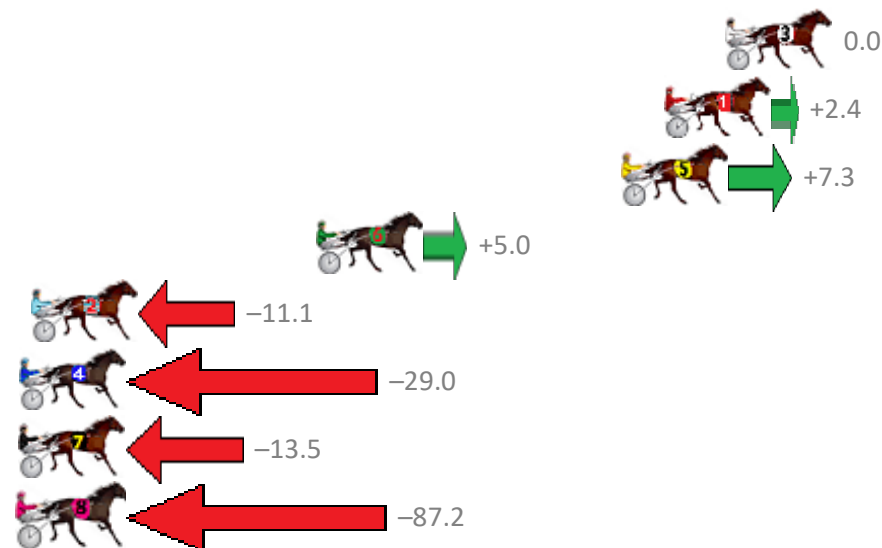

Albion Park Race 3 Distance 1660m

Tuesday, 12 June 2018

Gross Time: 2:01.30 MileRate: 1:57.60 LeadTime: 3.60s First Qtr: 28.70s Second Qtr: 31.00s Third Qtr: 29.10s Fourth Qtr: 28.90s

NoHorse	Plc	Margin	Time	800Time (W)	400 Time (W)
3 SAINT KILDA BEACH	1	0.0m	2:01.30	58.00s (0)	28.90s (0)
1 SIGNORINA JUJON	2	2.4m	2:01.47	57.83s (0)	28.74s (0)
5 MY ULTIMATE SPORT	3	4.1m	2:01.60	57.47s (1)	28.07s (1)
6 TORQUE IS MY GIRL	4	16.2m	2:02.47	57.64s (1)	28.15s (1)
2 TORQUE WITH ESTEEM	5	27.5m	2:03.29	58.80s (1)	29.33s (1)
4 MUCHO GUAPA	6	35.4m	2:03.86	60.10s (1)	30.81s (1)
7 THE MONEY BALL	7	40.5m	2:04.23	58.98s (1)	29.51s (2)
8 POSER	8	98.0m	2:08.38	64.32s (0)	34.59s (0)

Finish Position and metres gained from 800m

Trots Sectionals
Powered by
www.pjdata.com.au
Home of PJ Trots Analyser

The Racing Queensland Board (trading as Racing Queensland) and provider are not responsible for the completeness or accuracy of any of the information contained herein, and makes no representations about its suitability for any purpose.