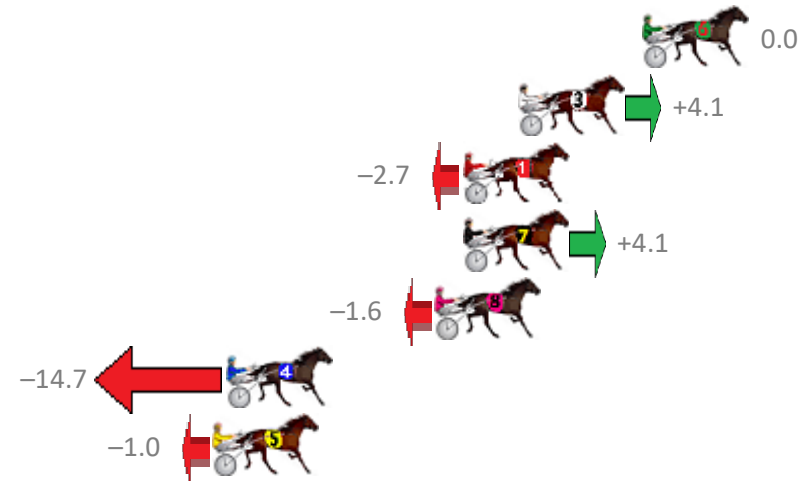

Redcliffe Race 6 Distance 1780m

Wednesday, 13 June 2018

Gross Time: 2:11.90 MileRate: 1:59.30 LeadTime: 11.10s First Qtr: 29.60s Second Qtr: 32.40s Third Qtr: 28.80s Fourth Qtr: 30.00s

NoHorse	Plc	Margin	Time	800Time (W)	400 Time (W)
6 VANDE VELDE	1	0.0m	2:11.90	58.80s (0)	30.00s (0)
3 WHAT A FLIGHT	2	4.9m	2:12.27	58.50s (0)	29.56s (0)
1 JUDAH BEN HUR	3	7.1m	2:12.43	59.00s (0)	30.08s (0)
7 PROJECTILE	4	7.1m	2:12.43	58.50s (1)	29.99s (2)
8 SONNY ORLANDO	5	8.2m	2:12.51	58.92s (1)	29.95s (1)
4 CAESARS ASTRUM	6	16.5m	2:13.14	59.88s (1)	30.92s (1)
5 KEARNEY LANE	7	17.0m	2:13.17	58.87s (1)	30.38s (2)

Finish Position and metres gained from 800m

Trots Sectionals
Powered by
www.pjdata.com.au
Home of PJ Trots Analyser

The Racing Queensland Board (trading as Racing Queensland) and provider are not responsible for the completeness or accuracy of any of the information contained herein, and makes no representations about its suitability for any purpose.