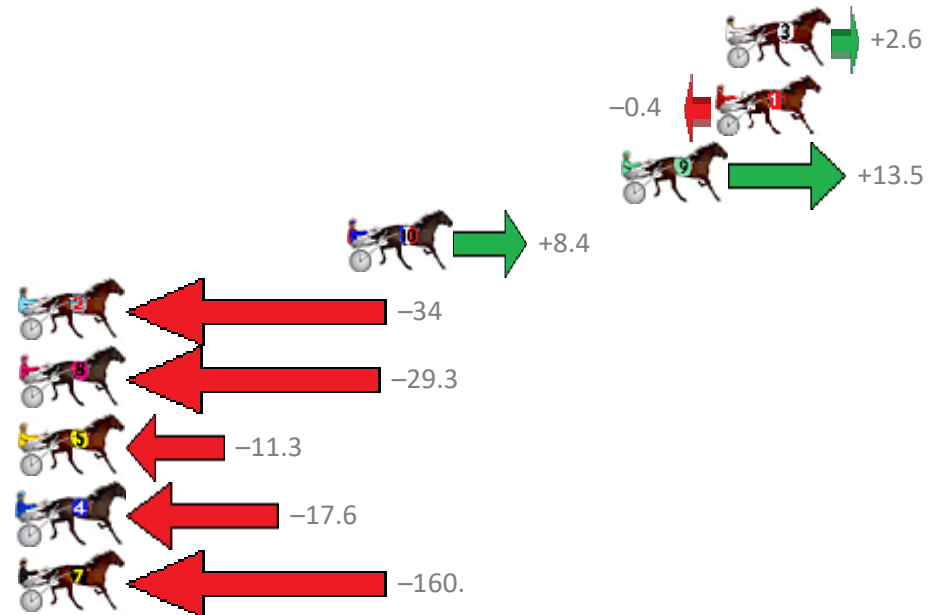

Redcliffe Race 3 Distance 1780m

Wednesday, 13 June 2018

Gross Time: 2:10.70 MileRate: 1:58.20 LeadTime: 11.50s First Qtr: 28.70s Second Qtr: 30.40s Third Qtr: 28.60s Fourth Qtr: 31.50s

NoHorse	Plc	Margin	Time	800Time (W)	400 Time (W)
3 ALLNIGHT MLADY	1	0.0m	2:10.70	59.90s (1)	30.96s (0)
1 WRITEABOUTCHELSEA	2	0.4m	2:10.73	60.13s (0)	31.53s (0)
9 DIABOLO STAR	3	4.1m	2:11.02	59.09s (1)	30.88s (0)
10 CONCENTRATION	4	15.0m	2:11.88	59.47s (1)	30.70s (2)
2 MANOFLISA	5	41.0m	2:13.93	62.59s (1)	33.11s (0)
8 COAST WARNING	6	42.1m	2:14.02	62.30s (1)	33.15s (1)
5 CONNIE MATTGREGOR	7	42.7m	2:14.06	60.95s (1)	31.52s (0)
4 JUST CALL ME GOOSE	8	49.4m	2:14.59	61.42s (0)	31.52s (1)
7 PROBABLE CAUSE	9	167.5m	2:23.89	72.13s (0)	40.58s (0)

Finish Position and metres gained from 800m

Trots Sectionals
Powered by
www.pjdata.com.au
Home of PJ Trots Analyser

The Racing Queensland Board (trading as Racing Queensland) and provider are not responsible for the completeness or accuracy of any of the information contained herein, and makes no representations about its suitability for any purpose.