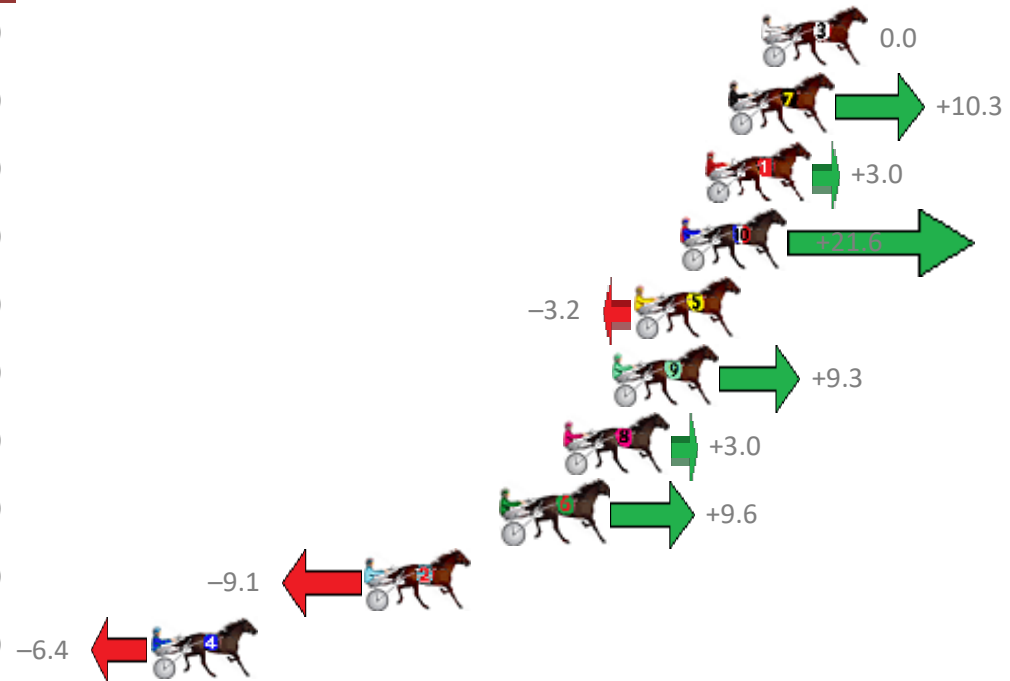

Redcliffe Race 4 Distance 1780m

Wednesday, 13 June 2018

Gross Time: 2:13.10 MileRate: 2:00.40 LeadTime: 11.50s First Qtr: 29.60s Second Qtr: 31.70s Third Qtr: 29.90s Fourth Qtr: 30.40s

NoHorse	Plc	Margin	Time	800Time (W)	400 Time (W)
3 BARBOO	1	0.0m	2:13.10	60.30s (0)	30.40s (0)
7 BEEF CITY BLAZE	2	1.3m	2:13.20	59.52s (0)	29.71s (0)
1 OUR CHAMPION	3	2.2m	2:13.27	60.07s (0)	30.16s (0)
10 REACTOR ONE	4	3.2m	2:13.34	58.67s (1)	28.62s (1)
5 MICKEE CULLEN	5	5.0m	2:13.48	60.54s (1)	30.52s (1)
9 MAJOR TRALEE	6	5.9m	2:13.55	59.60s (1)	30.18s (2)
8 ANN MATTGREGOR	7	7.8m	2:13.69	60.07s (1)	30.67s (2)
6 ITS ALLABOUT ALICE	8	10.2m	2:13.88	59.58s (1)	30.08s (2)
2 FLIPPA PENNY	9	15.7m	2:14.29	60.99s (1)	30.92s (1)
4 WILD ABOUT TOWN	10	24.2m	2:14.94	60.78s (0)	30.60s (0)

Finish Position and metres gained from 800m

Trots Sectionals
Powered by
www.pjdata.com.au
Home of PJ Trots Analyser

The Racing Queensland Board (trading as Racing Queensland) and provider are not responsible for the completeness or accuracy of any of the information contained herein, and makes no representations about its suitability for any purpose.