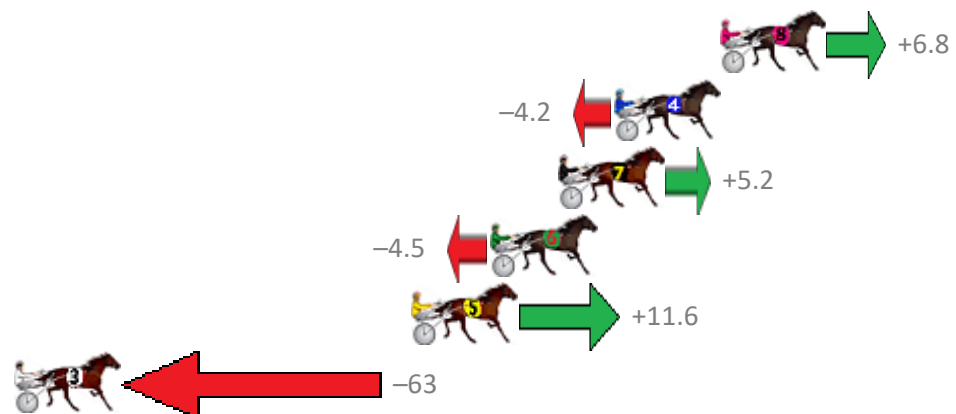

Redcliffe Race 7 Distance 1780m

Wednesday, 13 June 2018

Gross Time: 2:13.80   MileRate: 2:01.00   LeadTime: 11.70s   First Qtr: 30.90s   Second Qtr: 31.30s   Third Qtr: 29.70s   Fourth Qtr: 30.20s

No	Horse	Plc	Margin	Time	800Time (W)	400 Time (W)
8	HIGH ON MONTANA	1	0.0m	2:13.80	59.39s (1)	30.20s (1)
4	ALLYS FELLA	2	4.2m	2:14.12	60.21s (0)	30.43s (0)
7	MOLLIGUANNA	3	6.4m	2:14.28	59.51s (1)	30.38s (2)
6	CURRUMBINKID	4	9.1m	2:14.49	60.24s (0)	30.39s (0)
5	MY ULTIMATE JOE	5	12.2m	2:14.72	59.03s (0)	30.35s (1)
3	OURKYMBEAU	6	73.4m	2:19.34	64.62s (0)	34.43s (0)

Finish Position and metres gained from 800m

Trots Sectionals
Powered by
www.pjdata.com.au
Home of PJ Trots Analyser

The Racing Queensland Board (trading as Racing Queensland) and provider are not responsible for the completeness or accuracy of any of the information contained herein, and makes no representations about its suitability for any purpose.