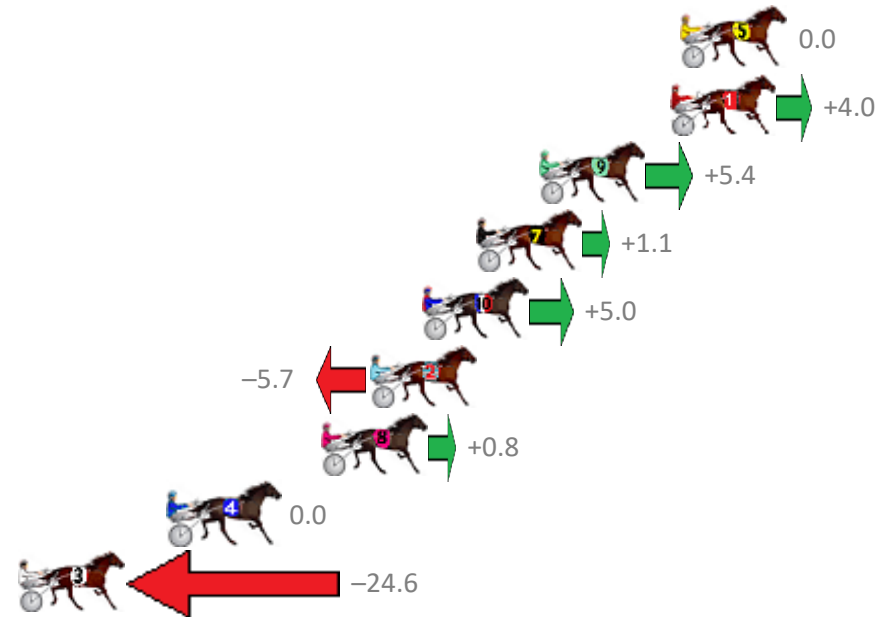

Redcliffe Race 2 Distance 1780m

Wednesday, 13 June 2018

Gross Time: 2:13.20 MileRate: 2:00.40 LeadTime: 11.70s First Qtr: 29.90s Second Qtr: 32.10s Third Qtr: 30.20s Fourth Qtr: 29.30s

NoHorse	Plc	Margin	Time	800Time (W)	400 Time (W)
5 SPLASH OF GOLD	1	0.0m	2:13.20	59.50s (0)	29.30s (0)
1 WERELIVINGTHEDREA	2	0.4m	2:13.23	59.20s (0)	28.98s (0)
9 LATIN BEATS	3	5.6m	2:13.61	59.10s (1)	29.45s (2)
7 LUCKY NED PEPPER	4	8.1m	2:13.79	59.42s (0)	29.16s (0)
10 FRENCH DIVA	5	10.2m	2:13.95	59.13s (1)	29.37s (2)
2 ARCHIECANO	6	12.3m	2:14.10	59.92s (1)	29.60s (1)
8 SAND SAFARI	7	14.2m	2:14.24	59.44s (0)	29.24s (0)
4 ITS YOU NOT ME	8	20.2m	2:14.68	59.50s (0)	29.64s (1)
3 CHEYENNE WARRIOR	9	26.2m	2:15.12	61.33s (1)	30.96s (1)

Finish Position and metres gained from 800m

Trots Sectionals
Powered by
www.pjdata.com.au
Home of PJ Trots Analyser

The Racing Queensland Board (trading as Racing Queensland) and provider are not responsible for the completeness or accuracy of any of the information contained herein, and makes no representations about its suitability for any purpose.