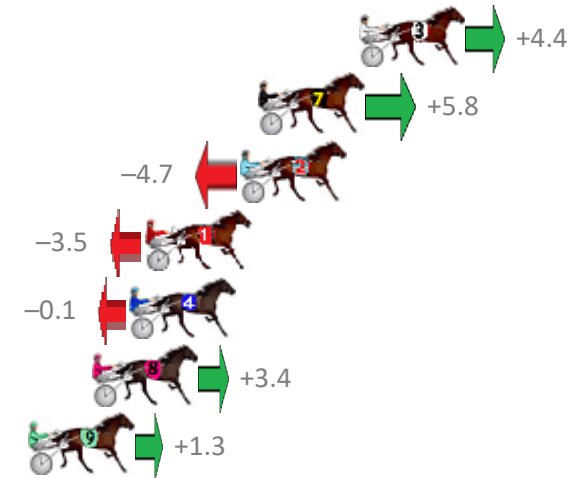

Redcliffe Race 1 Distance 1780m

Wednesday, 13 June 2018

Gross Time: 2:12.30 MileRate: 1:59.60 LeadTime: 11.60s First Qtr: 31.40s Second Qtr: 31.30s Third Qtr: 29.00s Fourth Qtr: 29.00s

NoHorse	Plc	Margin	Time	800Time (W)	400 Time (W)
3 THE FRAME	1	0.0m	2:12.30	57.68s (1)	28.93s (1)
7 ONE MANS PASS	2	4.0m	2:12.59	57.58s (0)	28.52s (0)
2 HAPPY SCHNAPPS	3	4.7m	2:12.64	58.34s (0)	29.34s (0)
1 BLAZING VC	4	8.5m	2:12.92	58.25s (0)	29.20s (0)
4 MONUMENTAL	5	9.1m	2:12.96	58.01s (1)	29.20s (1)
8 PUNTERS DELIGHT	6	10.6m	2:13.07	57.75s (0)	28.67s (0)
9 ASHLEYS ANGEL	7	13.1m	2:13.25	57.91s (1)	29.02s (1)
6 THE AMERICAN DREAM	8	24.8m	2:14.10	58.25s (2)	30.06s (2)
5 SUMMER MONEY	9	26.9m	2:14.25	58.51s (1)	29.53s (1)

Finish Position and metres gained from 800m

Trots Sectionals
Powered by
www.pjdata.com.au
Home of PJ Trots Analyser