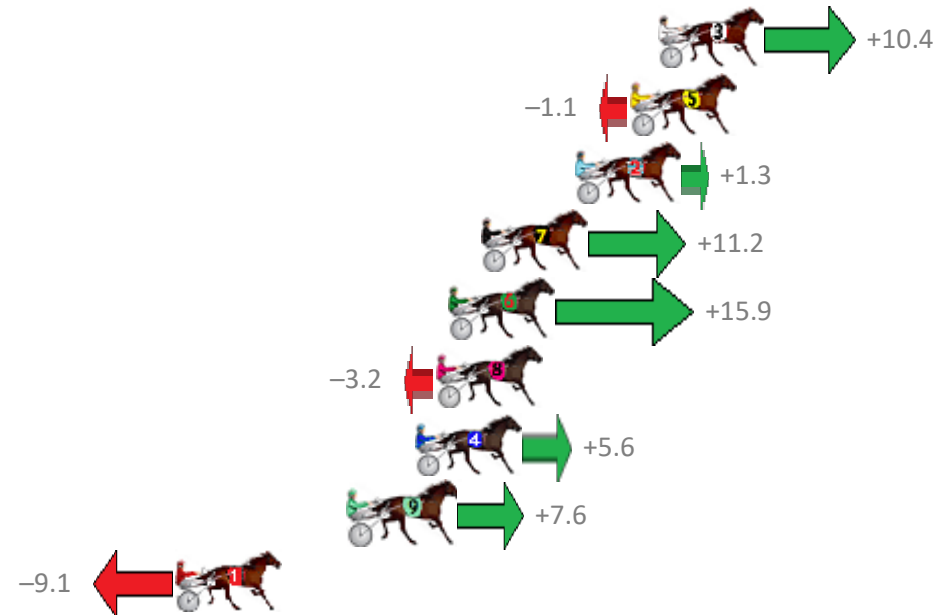

Redcliffe Race 5 Distance 2040m

Wednesday, 13 June 2018

Gross Time: 2:34.30 MileRate: 2:01.80 LeadTime: 32.60s First Qtr: 31.00s Second Qtr: 31.80s Third Qtr: 29.40s Fourth Qtr: 29.50s

NoHorse	Plc	Margin	Time	800Time (W)	400 Time (W)
3 LITTLE CHANGE	1	0.0m	2:34.30	58.13s (1)	28.88s (1)
5 LETHAL PROMISE	2	1.1m	2:34.38	58.98s (0)	29.58s (0)
2 ONYAJANS	3	3.3m	2:34.54	58.80s (0)	29.43s (0)
7 HAVETOGETAWAYMOR	4	7.0m	2:34.82	58.08s (0)	28.97s (1)
6 JANUARY	5	8.3m	2:34.91	57.73s (1)	28.64s (2)
8 KATNISS	6	8.8m	2:34.95	59.14s (1)	29.84s (1)
4 THE FORMULA ONE	7	9.6m	2:35.01	58.49s (1)	29.41s (2)
9 DAPPER	8	12.2m	2:35.20	58.34s (1)	29.25s (2)
1 BE ON THE SLY	9	19.1m	2:35.71	59.57s (0)	30.17s (0)

Finish Position and metres gained from 800m

Trots Sectionals
Powered by
www.pjdata.com.au
Home of PJ Trots Analyser

The Racing Queensland Board (trading as Racing Queensland) and provider are not responsible for the completeness or accuracy of any of the information contained herein, and makes no representations about its suitability for any purpose.