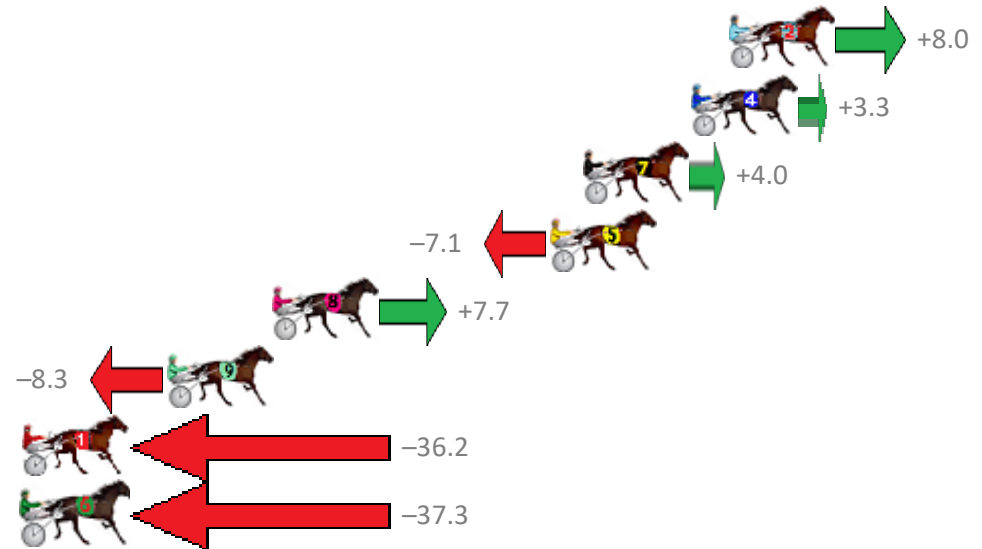

Redcliffe Race 8 Distance 1780m

Wednesday, 13 June 2018

Gross Time: 2:20.40 MileRate: 2:06.90 LeadTime: 15.00s First Qtr: 31.10s Second Qtr: 33.90s Third Qtr: 29.80s Fourth Qtr: 30.60s

NoHorse	Plc	Margin	Time	800Time (W)	400 Time (W)
2 DOWN UNDER RORS	1	0.0m	2:20.40	59.80s (1)	30.46s (1)
4 NO TRANSACTIONS	2	1.5m	2:20.51	60.15s (0)	30.23s (0)
7 DAY TOURER	3	5.8m	2:20.84	60.10s (0)	30.19s (0)
5 GO AHEAD MAKEMYDA	4	7.1m	2:20.94	60.94s (0)	31.14s (0)
8 NORAHS FLING	5	18.1m	2:21.78	59.82s (1)	30.64s (0)
9 GHENT	6	22.3m	2:22.11	61.03s (1)	31.53s (1)
1 MAPLE CROWN	7	56.4m	2:24.71	63.13s (0)	32.59s (0)
6 MISS INVASION	8	67.1m	2:25.53	63.22s (2)	33.76s (1)

Finish Position and metres gained from 800m

Trots Sectionals
Powered by
www.pjdata.com.au
Home of PJ Trots Analyser

The Racing Queensland Board (trading as Racing Queensland) and provider are not responsible for the completeness or accuracy of any of the information contained herein, and makes no representations about its suitability for any purpose.