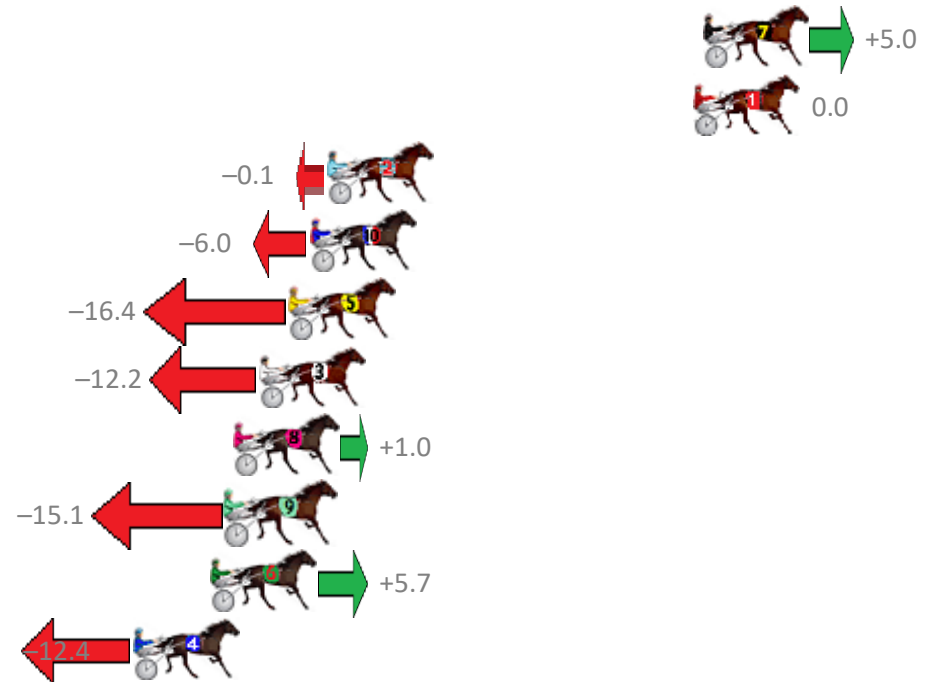

Redcliffe Race 4 Distance 2040m

Wednesday, 27 June 2018

Gross Time: 2:34.20 MileRate: 2:01.60 LeadTime: 31.40s First Qtr: 31.80s Second Qtr: 30.20s Third Qtr: 29.80s Fourth Qtr: 31.00s

No	Horse	Plc	Margin	Time	800Time (W)	400 Time (W)
7	XTRAORDINARY LOMB	1	0.0m	2:34.20	60.42s (0)	30.63s (0)
1	SHADOW PASS	2	0.4m	2:34.23	60.80s (0)	31.03s (0)
2	HE GETS IT	3	14.9m	2:35.35	60.81s (1)	30.95s (2)
10	TRENTLEIGH	4	15.6m	2:35.41	61.26s (0)	31.40s (0)
5	ITS ALL GO	5	16.4m	2:35.47	62.05s (1)	32.04s (1)
3	HAPPY SCHNAPPS	6	17.6m	2:35.56	61.73s (1)	31.68s (1)
8	ONE MANS PASS	7	18.6m	2:35.64	60.72s (1)	30.95s (3)
9	RAFFERTY DELIGHTS	8	18.9m	2:35.66	61.95s (2)	31.64s (2)
6	BLAZING VC	9	19.5m	2:35.71	60.37s (1)	31.18s (0)
4	CAPTURE ME	10	22.6m	2:35.95	61.74s (1)	31.67s (1)

Finish Position and metres gained from 800m

Trots Sectionals
Powered by
www.pjdata.com.au
Home of PJ Trots Analyser

The Racing Queensland Board (trading as Racing Queensland) and provider are not responsible for the completeness or accuracy of any of the information contained herein, and makes no representations about its suitability for any purpose.