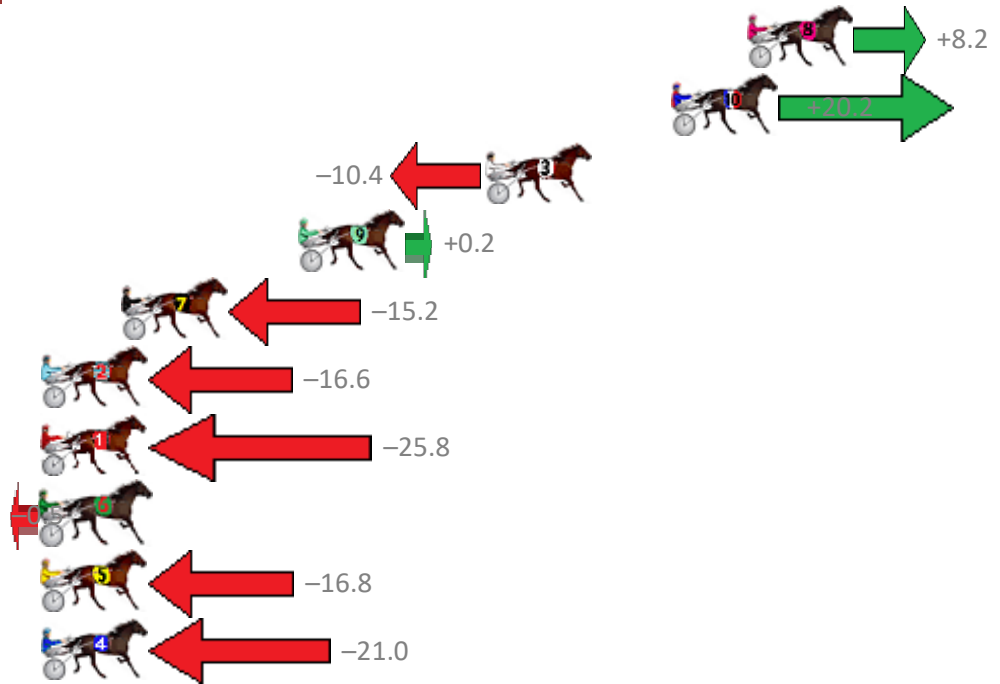

Redcliffe Race 2 Distance 1780m

Wednesday, 27 June 2018

Gross Time: 2:12.70 MileRate: 2:00.00 LeadTime: 11.30s First Qtr: 29.90s Second Qtr: 30.50s Third Qtr: 29.50s Fourth Qtr: 31.50s

NoHorse	Plc	Margin	Time	800Time (W)	400 Time (W)
8 HOT DOGMA	1	0.0m	2:12.70	60.37s (1)	30.79s (1)
10 TAP IT IN	2	3.0m	2:12.94	59.46s (1)	29.72s (1)
3 ART SECRET	3	10.4m	2:13.52	61.79s (0)	32.32s (0)
9 CHEYENNE WARRIOR	4	17.8m	2:14.10	60.98s (1)	31.30s (2)
7 DOUBLE BAILEYS	5	24.8m	2:14.65	62.16s (0)	32.33s (0)
2 FLASHING GOOD TIME	6	29.6m	2:15.03	62.27s (1)	32.46s (1)
1 JAYCEE STYLE	7	30.8m	2:15.13	62.97s (0)	33.20s (0)
6 LADY ELL AYE	8	35.3m	2:15.48	61.04s (1)	31.43s (1)
5 WILD ABOUT TOWN	9	48.0m	2:16.48	62.28s (0)	32.48s (0)
4 PONOVER	10	49.8m	2:16.62	62.60s (1)	33.15s (0)

Finish Position and metres gained from 800m

Trots Sectionals
Powered by
www.pjdata.com.au
Home of PJ Trots Analyser

The Racing Queensland Board (trading as Racing Queensland) and provider are not responsible for the completeness or accuracy of any of the information contained herein, and makes no representations about its suitability for any purpose.