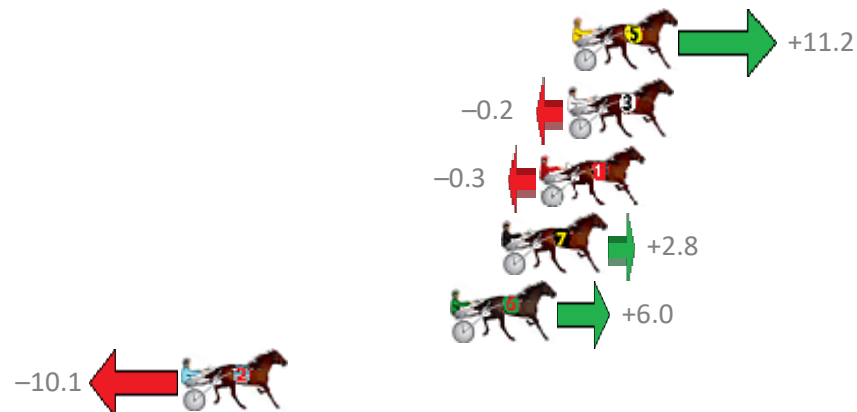

Redcliffe Race 8 Distance 2040m

Wednesday, 27 June 2018

Gross Time: 2:39.40 MileRate: 2:05.80 LeadTime: 33.00s First Qtr: 32.80s Second Qtr: 33.30s Third Qtr: 29.40s Fourth Qtr: 30.90s

NoHorse	Plc	Margin	Time	800Time (W)	400 Time (W)
5 OH STANLEY	1	0.0m	2:39.40	59.46s (1)	29.91s (1)
3 ADRIFT	2	0.2m	2:39.42	60.32s (1)	30.92s (1)
1 MATRON JUJON	3	1.3m	2:39.50	60.32s (0)	30.91s (0)
7 TELLELLA	4	2.8m	2:39.62	60.09s (0)	30.58s (0)
6 NIGHT NINJA	5	4.8m	2:39.77	59.85s (0)	30.33s (0)
2 BARBOO	6	15.5m	2:40.60	61.06s (1)	31.46s (1)

Finish Position and metres gained from 800m

Trots Sectionals
Powered by
www.pjdata.com.au
Home of PJ Trots Analyser

The Racing Queensland Board (trading as Racing Queensland) and provider are not responsible for the completeness or accuracy of any of the information contained herein, and makes no representations about its suitability for any purpose.