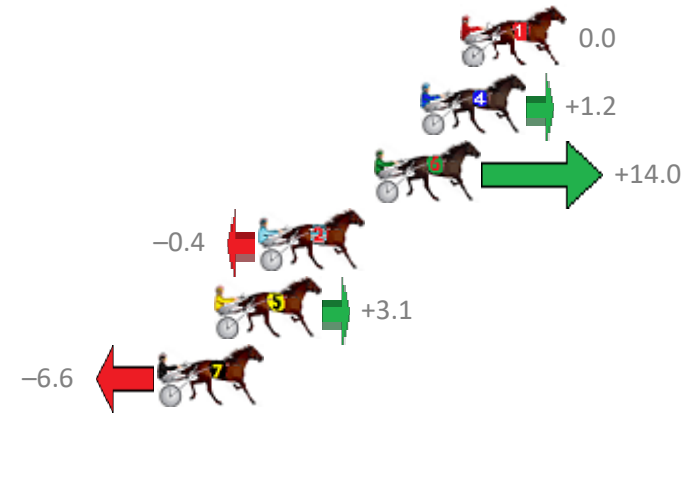

Redcliffe Race 9 Distance 1780m

Wednesday, 27 June 2018

Gross Time: 2:20.90 MileRate: 2:07.40 LeadTime: 12.30s First Qtr: 31.80s Second Qtr: 35.00s Third Qtr: 32.70s Fourth Qtr: 29.10s

NoHorse	Plc	Margin	Time	800Time (W)	400 Time (W)
1 POINT OH FIVE	1	0.0m	2:20.90	61.80s (0)	29.10s (0)
4 LIFES BLACK	2	1.6m	2:21.02	61.71s (1)	29.17s (1)
6 COMMODORE JUJON	3	3.4m	2:21.15	60.72s (1)	28.65s (2)
2 WHITE HEART BUNTER	4	8.0m	2:21.48	61.83s (1)	29.29s (1)
5 LETS DIG IT	5	9.7m	2:21.61	61.56s (1)	29.49s (2)
7 SHESFEELINPRECIOUS	6	12.0m	2:21.77	62.31s (0)	29.61s (0)
3 FEELINGFORARAINBOW	7	23.8m	2:22.63	62.82s (0)	30.07s (0)

Finish Position and metres gained from 800m

Trots Sectionals
Powered by
www.pjdata.com.au
Home of PJ Trots Analyser

The Racing Queensland Board (trading as Racing Queensland) and provider are not responsible for the completeness or accuracy of any of the information contained herein, and makes no representations about its suitability for any purpose.