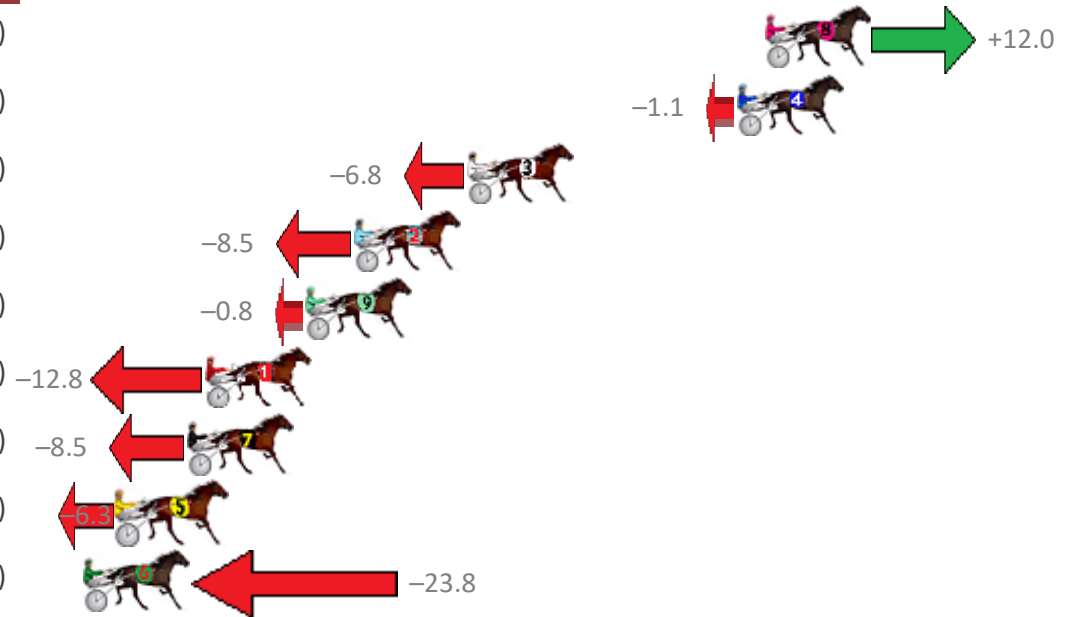

Redcliffe Race 1 Distance 1780m

Wednesday, 27 June 2018

Gross Time: 2:12.30 MileRate: 1:59.60 LeadTime: 11.50s First Qtr: 30.20s Second Qtr: 32.20s Third Qtr: 29.20s Fourth Qtr: 29.20s

NoHorse	Plc	Margin	Time	800Time (W)	400 Time (W)
8 LITTLE CHANGE	1	0.0m	2:12.30	57.52s (1)	28.62s (3)
4 DARBY BRIGHTS	2	1.1m	2:12.38	58.48s (0)	29.28s (0)
3 WRITEABOUTCHELSEA	3	11.8m	2:13.16	58.90s (0)	29.67s (0)
2 DEADLY ROCKER	4	16.3m	2:13.49	59.02s (1)	29.97s (2)
9 GLENFERRIE DUSTER	5	18.2m	2:13.63	58.46s (1)	29.77s (1)
1 LYNCHMAN	6	22.2m	2:13.92	59.33s (0)	30.03s (0)
7 SCOTT TOM	7	22.9m	2:13.97	59.02s (0)	29.56s (1)
5 SONNY ORLANDO	8	25.7m	2:14.18	58.86s (2)	30.02s (2)
6 OSCARS GLORY	9	27.0m	2:14.27	60.14s (1)	30.75s (1)

Finish Position and metres gained from 800m

Trots Sectionals
Powered by
www.pjdata.com.au
Home of PJ Trots Analyser

The Racing Queensland Board (trading as Racing Queensland) and provider are not responsible for the completeness or accuracy of any of the information contained herein, and makes no representations about its suitability for any purpose.