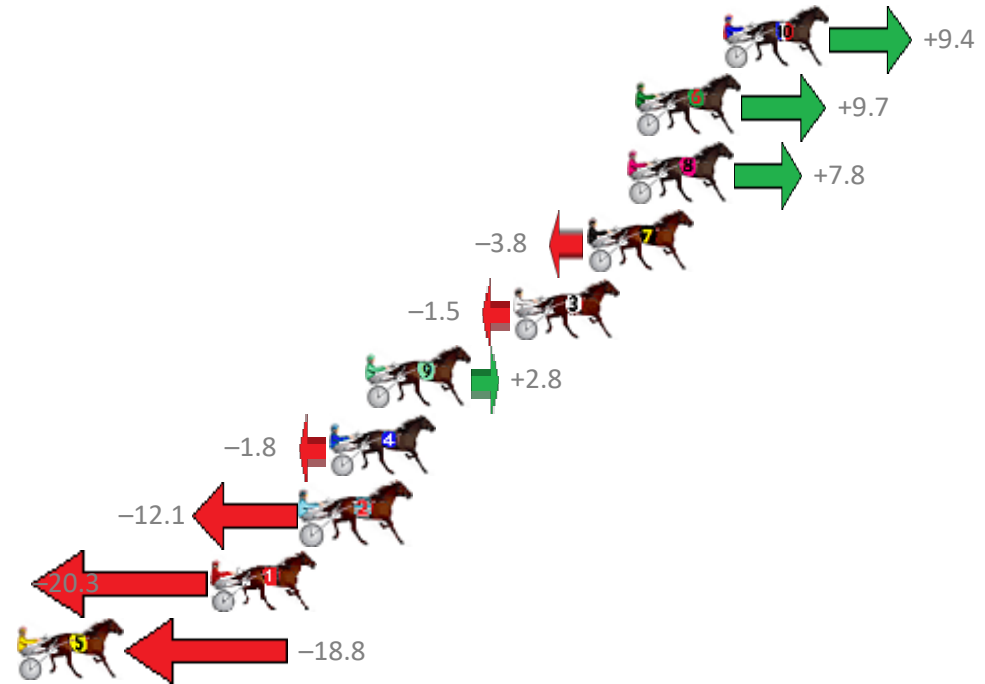

Redcliffe Race 3 Distance 1780m

Wednesday, 27 June 2018

Gross Time: 2:14.70 MileRate: 2:01.80 LeadTime: 11.90s First Qtr: 30.70s Second Qtr: 31.90s Third Qtr: 30.60s Fourth Qtr: 29.60s

NoHorse	Plc	Margin	Time	800Time (W)	400 Time (W)
10 MY SECRET TORQUE	1	0.0m	2:14.70	59.49s (0)	28.77s (1)
6 MY MAGIC MERLIN	2	3.5m	2:14.96	59.47s (2)	29.59s (2)
8 GOTOHEMOON	3	3.8m	2:14.98	59.61s (1)	29.23s (2)
7 MATT BELFORD	4	5.4m	2:15.10	60.49s (1)	30.00s (1)
3 LAZY BLAZE	5	8.3m	2:15.31	60.31s (1)	29.74s (1)
9 MAJOR TRALEE	6	14.2m	2:15.75	59.99s (1)	29.64s (2)
4 CHANG	7	15.6m	2:15.85	60.34s (0)	29.48s (0)
2 TAFFY BOY	8	16.7m	2:15.94	61.11s (0)	30.21s (0)
1 LEORYAN	9	20.3m	2:16.20	61.73s (0)	30.85s (0)
5 DOWNTOWN LUCCA	10	39.4m	2:17.62	61.61s (2)	31.73s (3)

Finish Position and metres gained from 800m

Trots Sectionals
Powered by
www.pjdata.com.au
Home of PJ Trots Analyser

The Racing Queensland Board (trading as Racing Queensland) and provider are not responsible for the completeness or accuracy of any of the information contained herein, and makes no representations about its suitability for any purpose.