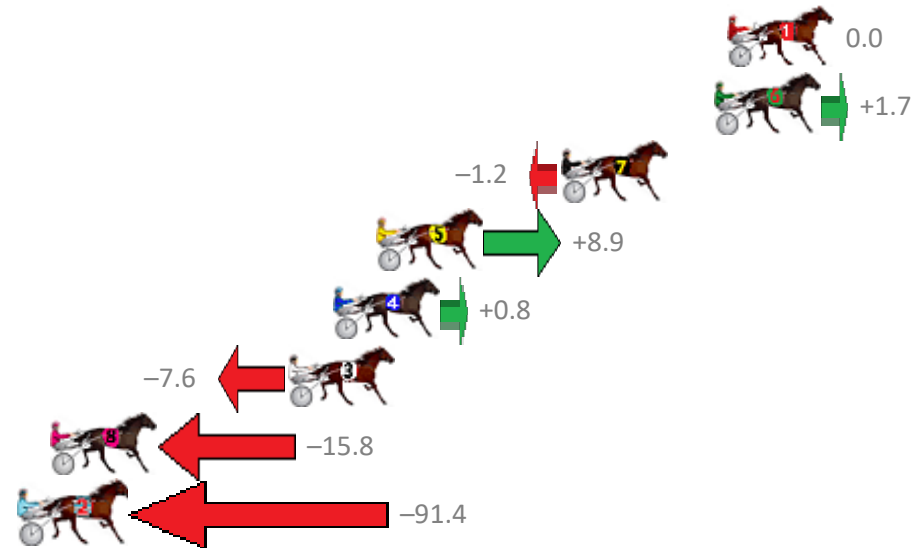

Redcliffe Race 7 Distance 1780m

Wednesday, 27 June 2018

Gross Time: 2:17.70 MileRate: 2:04.50 LeadTime: 12.30s First Qtr: 31.60s Second Qtr: 31.80s Third Qtr: 30.80s Fourth Qtr: 31.20s

NoHorse	Plc	Margin	Time	800Time (W)	400 Time (W)
1 SPEEDY MITCHELL	1	0.0m	2:17.70	62.00s (0)	31.20s (0)
6 MY ULTIMATE JOE	2	0.5m	2:17.74	61.87s (2)	31.08s (1)
7 KATHLEEN GRACE	3	6.6m	2:18.21	62.09s (0)	31.34s (0)
5 LA BELLE CHEVAL	4	13.9m	2:18.78	61.31s (0)	30.65s (0)
4 VELVET MONKEY	5	15.6m	2:18.92	61.94s (0)	31.29s (0)
3 KAYJAYS TERROR	6	17.4m	2:19.06	62.59s (1)	31.53s (2)
8 MADAM EXCEPTIONAL	7	26.8m	2:19.79	63.22s (0)	32.53s (1)
2 RIVERLEIGH RAVEN	8	95.4m	2:25.14	69.08s (1)	37.39s (1)

Finish Position and metres gained from 800m

Trots Sectionals
Powered by
www.pjdata.com.au
Home of PJ Trots Analyser