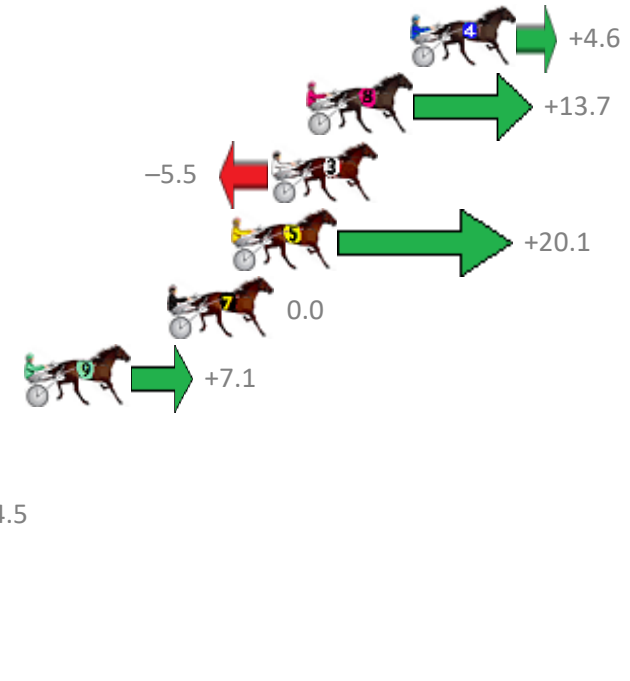

Redcliffe Race 5 Distance 1780m

Wednesday, 27 June 2018

Gross Time: 2:11.80   MileRate: 1:59.10   LeadTime: 11.20s   First Qtr: 29.80s   Second Qtr: 30.40s   Third Qtr: 29.60s   Fourth Qtr: 30.80s

NoHorse	Plc	Margin	Time	800Time (W)	400 Time (W)
4 KATNISS	1	0.0m	2:11.80	60.05s (0)	30.46s (0)
8 NERIO	2	4.1m	2:12.12	59.37s (1)	30.27s (1)
3 ALLNIGHT MLADY	3	5.5m	2:12.22	60.82s (0)	31.22s (0)
5 HOT ROD HEAVEN	4	7.1m	2:12.35	58.88s (1)	29.54s (2)
7 SKYLARHAIN	5	9.6m	2:12.54	60.40s (0)	30.75s (0)
9 THE FORMULA ONE	6	15.3m	2:12.98	59.86s (1)	30.55s (2)
1 ARBIT MAJOR	7	22.7m	2:13.55	61.74s (1)	32.12s (1)
2 ANNAS BEST	8	27.5m	2:13.92	61.49s (1)	31.33s (1)
10 ONE LAST ROLL	9	27.6m	2:13.93	61.19s (0)	31.54s (0)
6 LIFEINHEAVEN	10	29.9m	2:14.10	60.91s (0)	31.33s (0)

Finish Position and metres gained from 800m

Trots Sectionals
Powered by
www.pjdata.com.au
Home of PJ Trots Analyser

The Racing Queensland Board (trading as Racing Queensland) and provider are not responsible for the completeness or accuracy of any of the information contained herein, and makes no representations about its suitability for any purpose.