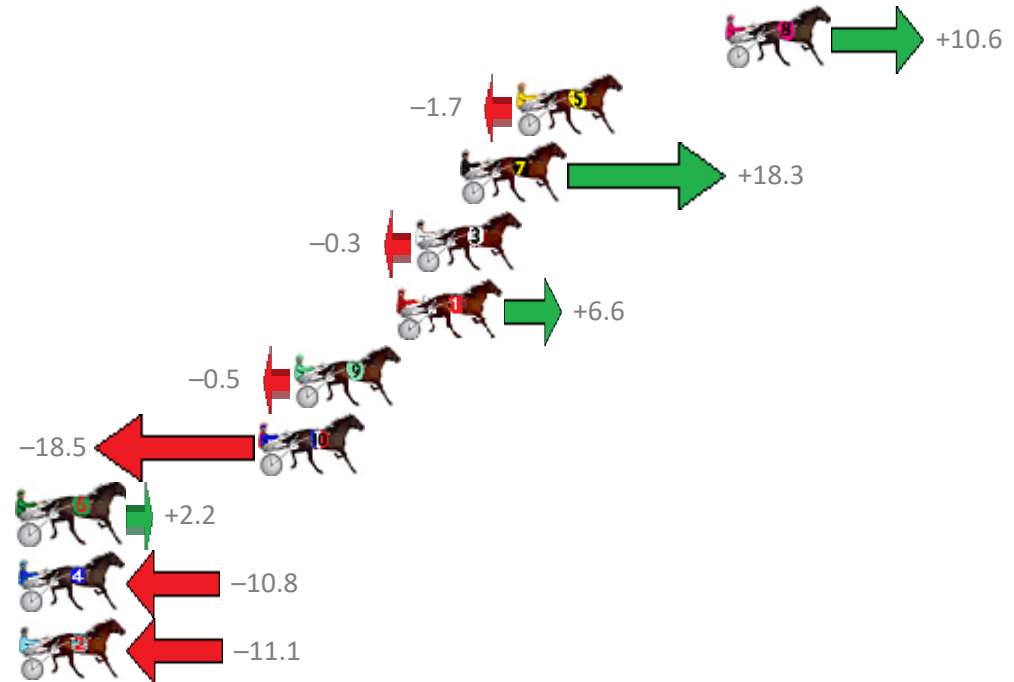

Redcliffe Race 6 Distance 1780m

Wednesday, 27 June 2018

Gross Time: 2:17.70 MileRate: 2:04.50 LeadTime: 12.30s First Qtr: 30.50s Second Qtr: 31.60s Third Qtr: 30.50s Fourth Qtr: 32.80s

NoHorse	Plc	Margin	Time	800Time (W)	400 Time (W)
8 DAENERYS STORMBOR	1	0.0m	2:17.70	62.46s (1)	32.80s (1)
5 DAY TOURER	2	8.3m	2:18.38	63.43s (0)	32.84s (0)
7 OLE SUN	3	10.5m	2:18.56	61.85s (1)	32.14s (2)
3 NO TRANSACTIONS	4	12.3m	2:18.71	63.32s (0)	32.74s (0)
1 DOWN UNDER RORS	5	13.0m	2:18.77	62.78s (0)	32.39s (1)
9 JUSTABILIKEMUM	6	17.1m	2:19.10	63.34s (1)	33.61s (1)
10 STONED AGAIN	7	18.5m	2:19.22	64.76s (0)	34.12s (0)
6 GHENT	8	30.6m	2:20.21	63.13s (0)	32.88s (0)
4 GALAXY HUNTER	9	35.2m	2:20.59	64.15s (0)	33.78s (0)
2 MISS INVASION	10	69.1m	2:23.37	64.18s (0)	34.28s (0)

Finish Position and metres gained from 800m

Trots Sectionals
Powered by
www.pjdata.com.au
Home of PJ Trots Analyser

The Racing Queensland Board (trading as Racing Queensland) and provider are not responsible for the completeness or accuracy of any of the information contained herein, and makes no representations about its suitability for any purpose.