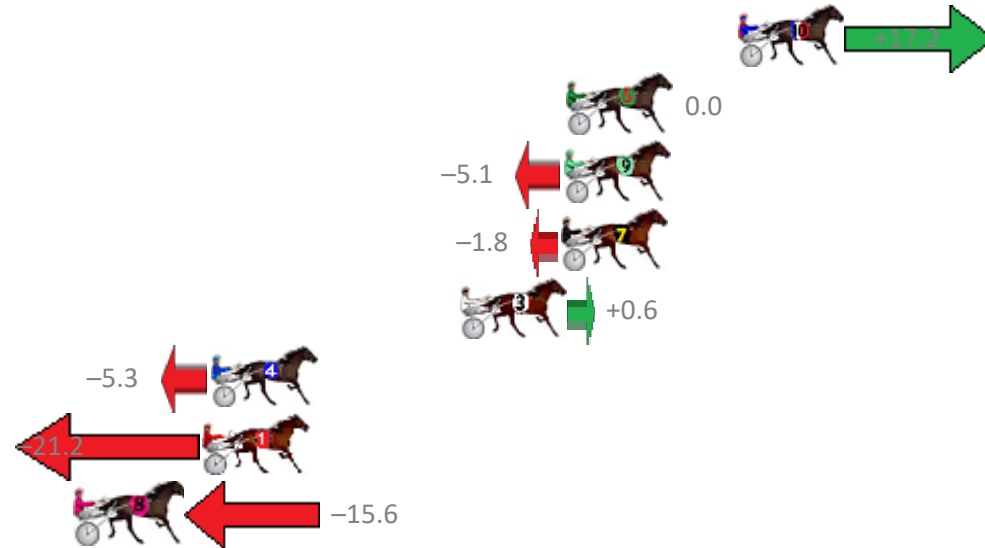

Redcliffe Race 3 Distance 1780m

Wednesday, 1 August 2018

Gross Time: 2:11.40 MileRate: 1:58.80 LeadTime: 11.80s First Qtr: 30.10s Second Qtr: 29.80s Third Qtr: 29.70s Fourth Qtr: 30.00s

NoHorse	Plc	Margin	Time	800Time (W)	400 Time (W)
10 TOOK YOUR TIME	1	0.0m	2:11.40	58.42s (1)	28.86s (1)
6 SPLASH OF GOLD	2	6.8m	2:11.91	59.70s (1)	30.14s (1)
9 ROCKNROLL DUDE	3	6.9m	2:11.92	60.08s (1)	30.52s (1)
7 GLENFERRIE DUSTER	4	7.0m	2:11.92	59.83s (0)	30.10s (0)
3 FUI FUI	5	11.0m	2:12.22	59.66s (1)	30.01s (1)
4 WEBBY VANDERQUACK	6	20.9m	2:12.97	60.10s (0)	30.34s (0)
1 CAESAR COURT	7	21.2m	2:12.99	61.28s (0)	31.51s (0)
8 DALACOS EMPRESS	8	26.2m	2:13.36	60.86s (0)	31.11s (0)

Finish Position and metres gained from 800m

Trots Sectionals
Powered by
www.pjdata.com.au
Home of PJ Trots Analyser

The Racing Queensland Board (trading as Racing Queensland) and provider are not responsible for the completeness or accuracy of any of the information contained herein, and makes no representations about its suitability for any purpose.