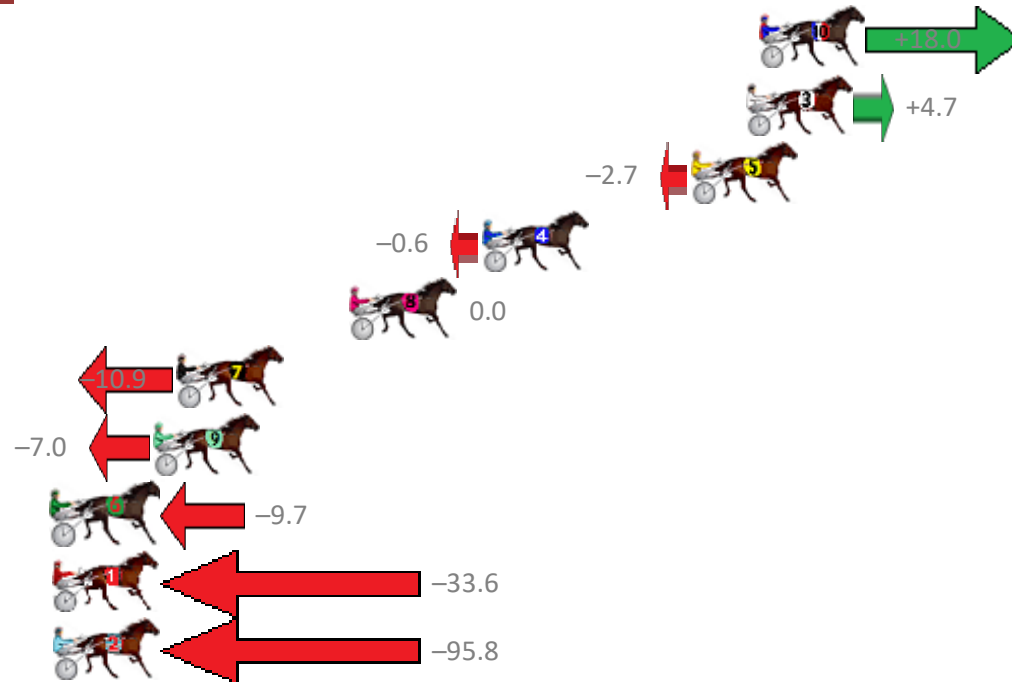

Redcliffe Race 4 Distance 1780m

Wednesday, 1 August 2018

Gross Time: 2:12.40 MileRate: 1:59.70 LeadTime: 11.80s First Qtr: 29.00s Second Qtr: 30.30s Third Qtr: 29.70s Fourth Qtr: 31.60s

NoHorse	Plc	Margin	Time	800Time (W)	400 Time (W)
10 REGAL ROCK	1	0.0m	2:12.40	59.92s (2)	31.46s (2)
3 WAVEDANCER	2	0.5m	2:12.44	60.94s (1)	31.36s (1)
5 ARCH EMPRESS	3	2.7m	2:12.61	61.51s (1)	31.81s (0)
4 MADAM EXCEPTIONAL	4	11.0m	2:13.27	61.35s (1)	31.43s (1)
8 DONOMOOR	5	16.2m	2:13.68	61.30s (1)	31.32s (1)
7 PRETTYCOMPACT	6	23.1m	2:14.22	62.14s (0)	31.42s (1)
9 DEADSET COURAGEOU	7	24.0m	2:14.30	61.84s (0)	31.38s (2)
6 NIGHT NINJA	8	33.9m	2:15.08	62.04s (2)	33.03s (2)
1 SUBTLE SURPRISE	9	41.2m	2:15.65	63.87s (0)	33.21s (0)
2 KIWI SOLDIER	10	96.8m	2:20.05	68.64s (0)	37.94s (0)

Finish Position and metres gained from 800m

Trots Sectionals
Powered by
www.pjdata.com.au
Home of PJ Trots Analyser

The Racing Queensland Board (trading as Racing Queensland) and provider are not responsible for the completeness or accuracy of any of the information contained herein, and makes no representations about its suitability for any purpose.