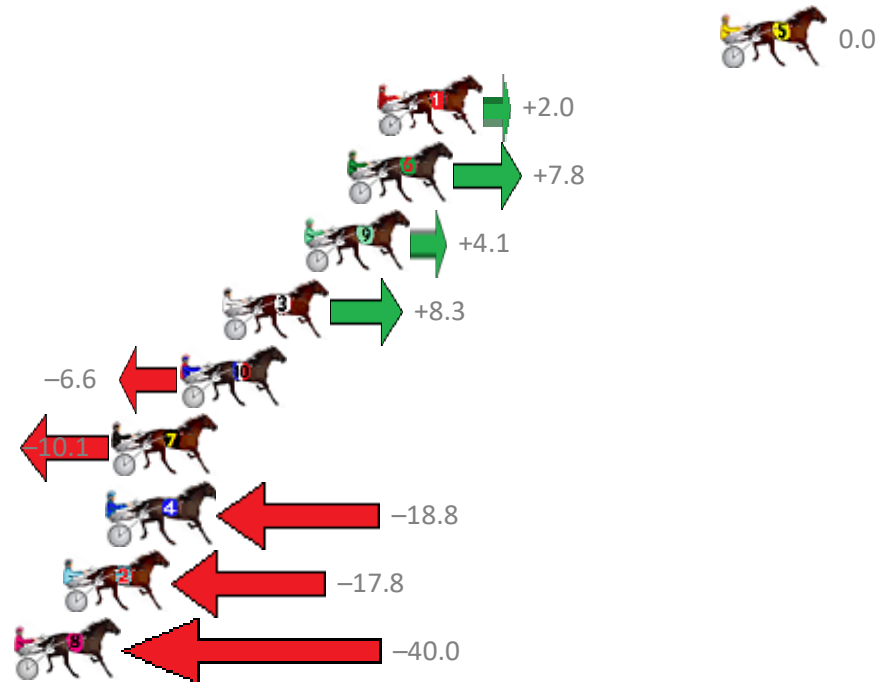

Redcliffe Race 5 Distance 1780m

Wednesday, 1 August 2018

Gross Time: 2:12.10   MileRate: 1:59.40   LeadTime: 11.60s   First Qtr: 28.80s   Second Qtr: 30.20s   Third Qtr: 29.90s   Fourth Qtr: 31.60s

NoHorse	Plc	Margin	Time	800Time (W)	400 Time (W)
5 WRITEABOUTCHELSEA	1	0.0m	2:12.10	61.50s (0)	31.60s (0)
1 ARCHIECANO	2	13.6m	2:13.17	61.35s (0)	31.57s (0)
6 SIR SEMPER FIDELIS	3	14.8m	2:13.27	60.90s (1)	31.30s (2)
9 SCOTT TOM	4	16.5m	2:13.40	61.18s (0)	31.42s (0)
3 MEANT TO BE ME	5	19.7m	2:13.66	60.86s (1)	31.31s (2)
10 ONE LAST ROLL	6	21.4m	2:13.79	62.01s (1)	31.93s (1)
7 MODERN THOUGHT	7	24.1m	2:14.00	62.28s (2)	32.51s (2)
4 BUKTHSYSTEM	8	24.2m	2:14.01	62.95s (0)	32.94s (0)
2 CHEYENNE WARRIOR	9	26.0m	2:14.15	62.87s (1)	32.69s (1)
8 MISTER CHOMP	10	140.0m	2:23.16	64.57s (0)	33.97s (0)

Finish Position and metres gained from 800m

Trots Sectionals
Powered by
www.pjdata.com.au
Home of PJ Trots Analyser

The Racing Queensland Board (trading as Racing Queensland) and provider are not responsible for the completeness or accuracy of any of the information contained herein, and makes no representations about its suitability for any purpose.