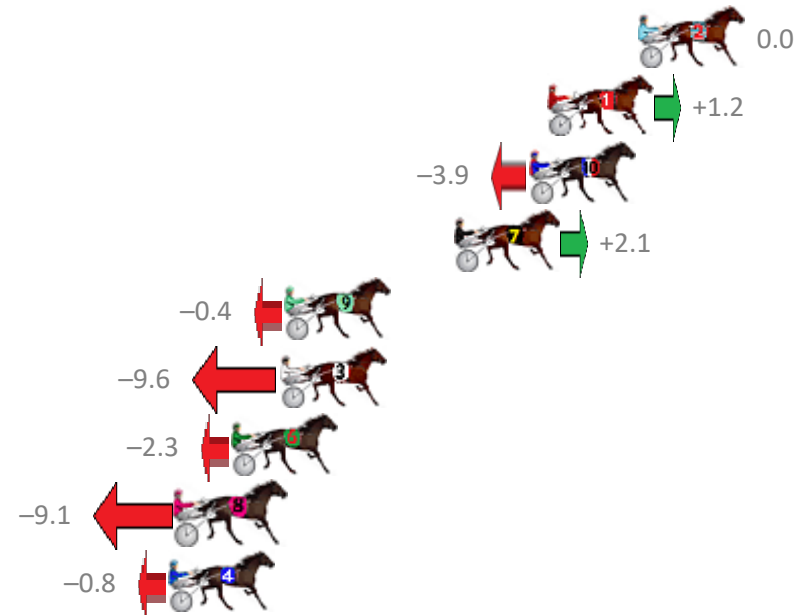

Redcliffe Race 1 Distance 1780m

Wednesday, 1 August 2018

Gross Time: 2:10.10 MileRate: 1:57.60 LeadTime: 11.90s First Qtr: 30.50s Second Qtr: 30.40s Third Qtr: 29.30s Fourth Qtr: 28.00s

NoHorse	Plc	Margin	Time	800Time (W)	400 Time (W)
2 NERIO	1	0.0m	2:10.10	57.30s (0)	28.00s (0)
1 COMIGAL	2	3.6m	2:10.35	57.21s (0)	27.86s (0)
10 POMPIDOU	3	4.3m	2:10.40	57.58s (1)	28.19s (1)
7 BOB GAGE	4	7.3m	2:10.61	57.15s (0)	27.71s (0)
9 SPONDOOLEY	5	14.0m	2:11.08	57.33s (0)	27.80s (0)
3 MASTER DIP	6	14.2m	2:11.09	57.99s (1)	28.45s (1)
6 VADER	7	16.1m	2:11.23	57.46s (1)	27.84s (1)
8 MY MOJO	8	18.3m	2:11.38	57.95s (1)	28.43s (1)
4 TRENTLEIGH	9	18.6m	2:11.40	57.36s (0)	27.66s (0)

Finish Position and metres gained from 800m

Trots Sectionals
Powered by
www.pjdata.com.au
Home of PJ Trots Analyser