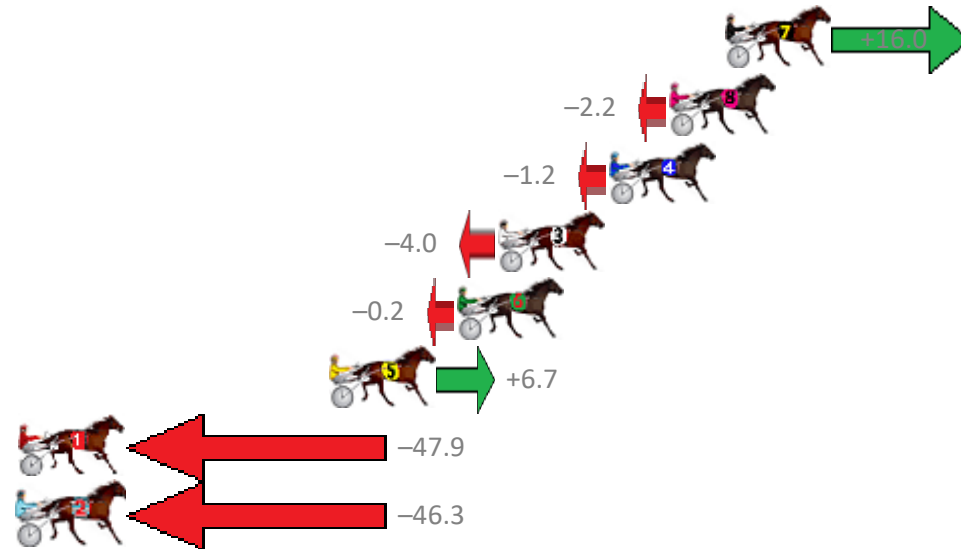

Redcliffe Race 8 Distance 1780m

Wednesday, 1 August 2018

Gross Time: 2:13.90 MileRate: 2:01.10 LeadTime: 12.30s First Qtr: 30.50s Second Qtr: 31.90s Third Qtr: 29.90s Fourth Qtr: 29.30s

NoHorse	Plc	Margin	Time	800Time (W)	400 Time (W)
7 ALI DOWNUNDER	1	0.0m	2:13.90	58.02s (1)	28.19s (2)
8 MY ULTIMATE ROMEO	2	2.2m	2:14.06	59.36s (0)	29.46s (0)
4 CHERRYS THE BEST	3	4.6m	2:14.24	59.29s (1)	29.09s (1)
3 VALIANT GEM	4	9.0m	2:14.56	59.50s (0)	29.55s (0)
6 MOLLYS SECRET	5	10.6m	2:14.68	59.21s (1)	29.11s (1)
5 JUST WON MORE	6	15.7m	2:15.05	58.70s (0)	29.63s (0)
1 TORQUE AND REACT	7	89.7m	2:20.47	62.74s (0)	32.94s (0)
2 KAMEKONA	8	98.5m	2:21.12	62.63s (0)	32.85s (0)

Finish Position and metres gained from 800m

Trots Sectionals
Powered by
www.pjdata.com.au
Home of PJ Trots Analyser

The Racing Queensland Board (trading as Racing Queensland) and provider are not responsible for the completeness or accuracy of any of the information contained herein, and makes no representations about its suitability for any purpose.