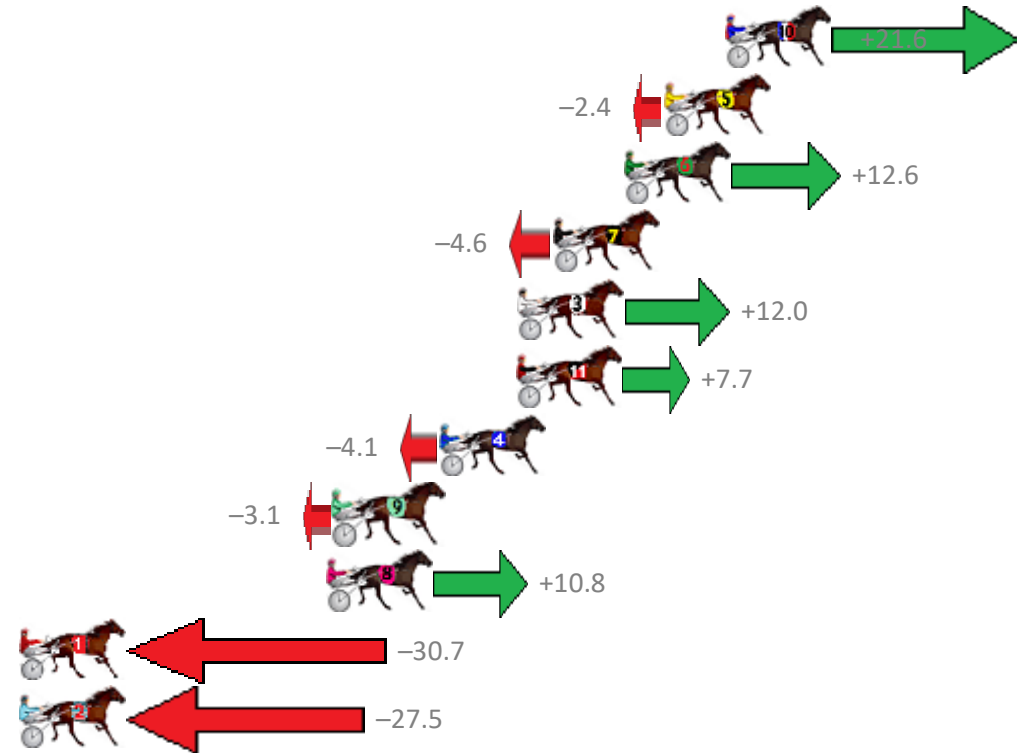

Redcliffe Race 6 Distance 2280m

Wednesday, 1 August 2018

Gross Time: 3:01.30 MileRate: 2:05.20 LeadTime: 55.80s First Qtr: 31.40s Second Qtr: 32.00s Third Qtr: 30.70s Fourth Qtr: 31.40s

No Horse	Plc	Margin	Time	800Time (W)	400 Time (W)
10 OLE SUN	1	0.0m	3:01.30	60.42s (1)	29.77s (2)
5 NO TRANSACTIONS	2	2.4m	3:01.49	62.29s (0)	31.59s (0)
6 MISS INVASION	3	4.0m	3:01.61	61.12s (1)	30.58s (2)
7 DAY TOURER	4	6.8m	3:01.83	62.46s (1)	31.54s (1)
3 JUSTABITLIKEMUM	5	8.2m	3:01.94	61.17s (0)	30.05s (1)
11 CHEVALS RACER	6	8.3m	3:01.95	61.50s (0)	30.20s (0)
4 HIGH CLOUD LASS	7	11.3m	3:02.19	62.42s (1)	31.50s (1)
9 GO AHEAD MAKEMYDA	8	15.5m	3:02.52	62.34s (1)	31.42s (1)
8 NORAH'S FLING	9	15.8m	3:02.54	61.26s (1)	30.58s (2)
1 MY PRECIOUS YANKEE	10	36.9m	3:04.20	64.48s (0)	33.21s (0)
2 MAPLE CROWN	11	38.9m	3:04.35	64.23s (0)	32.93s (0)

Finish Position and metres gained from 800m

Trots Sectionals
Powered by
www.pjdata.com.au
Home of PJ Trots Analyser

The Racing Queensland Board (trading as Racing Queensland) and provider are not responsible for the completeness or accuracy of any of the information contained herein, and makes no representations about its suitability for any purpose.