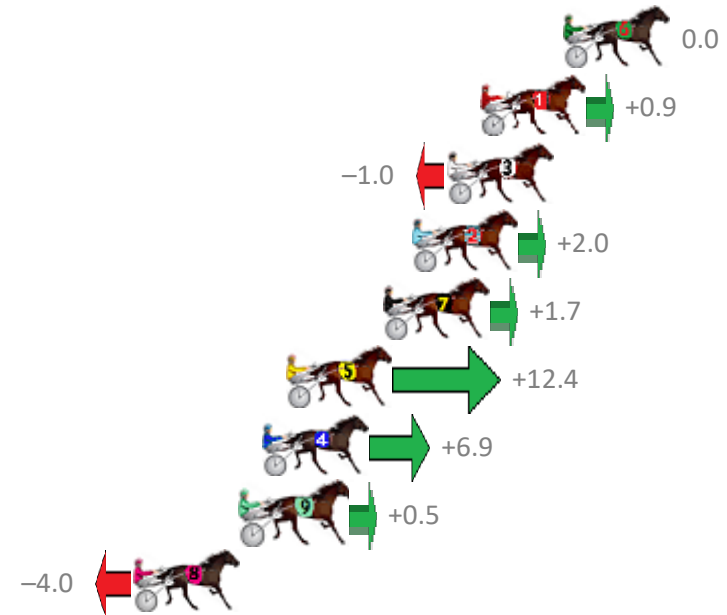

Redcliffe Race 2 Distance 2040m

Wednesday, 1 August 2018

Gross Time: 2:34.80 MileRate: 2:02.10 LeadTime: 32.70s First Qtr: 32.20s Second Qtr: 32.20s Third Qtr: 29.10s Fourth Qtr: 28.60s

NoHorse	Plc	Margin	Time	800Time (W)	400 Time (W)
6 DOWNAN OUT	1	0.0m	2:34.80	57.70s (0)	28.60s (0)
1 LETHAL PROMISE	2	3.3m	2:35.04	57.64s (0)	28.49s (0)
3 SPRINGFIELD SPIRIT	3	4.6m	2:35.13	57.77s (1)	28.74s (1)
2 ASHLEYS ANGEL	4	6.0m	2:35.23	57.56s (1)	28.51s (1)
7 DAPPER	5	7.1m	2:35.31	57.58s (0)	28.39s (0)
5 PITTSWORTH MAN	6	11.0m	2:35.59	56.81s (1)	28.27s (2)
4 GHOST GUM	7	11.9m	2:35.65	57.20s (1)	28.45s (1)
9 RUFFALO	8	12.7m	2:35.71	57.66s (0)	28.45s (0)
8 SONNY ORLANDO	9	17.0m	2:36.02	57.99s (1)	29.04s (2)

Finish Position and metres gained from 800m

Trots Sectionals
Powered by
www.pjdata.com.au
Home of PJ Trots Analyser

The Racing Queensland Board (trading as Racing Queensland) and provider are not responsible for the completeness or accuracy of any of the information contained herein, and makes no representations about its suitability for any purpose.