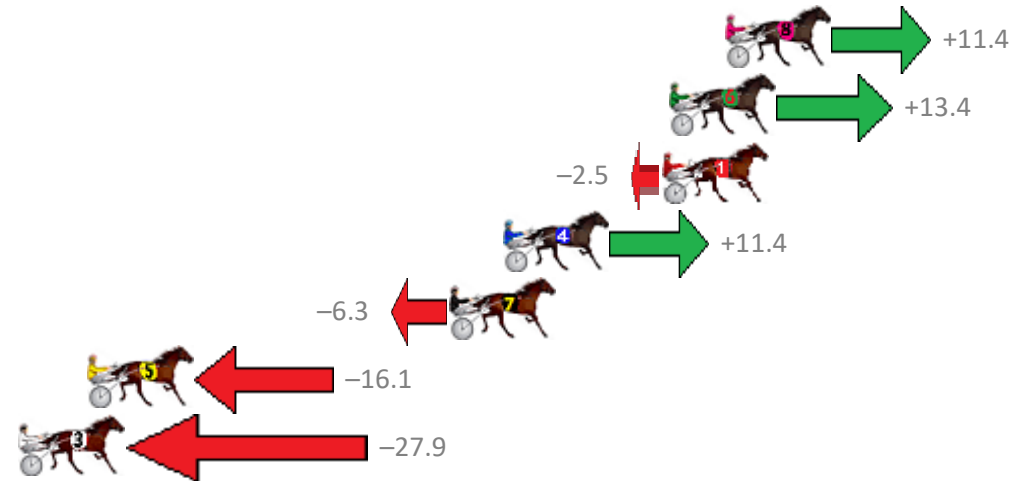

Redcliffe Race 7 Distance 1780m

Wednesday, 1 August 2018

Gross Time: 2:13.10 MileRate: 2:00.30 LeadTime: 11.80s First Qtr: 29.50s Second Qtr: 31.00s Third Qtr: 30.20s Fourth Qtr: 30.60s

NoHorse	Plc	Margin	Time	800Time (W)	400 Time (W)
8 REDDY FIRE	1	0.0m	2:13.10	59.93s (1)	30.48s (2)
6 REAL KNUCKY	2	2.2m	2:13.27	59.78s (1)	30.20s (2)
1 COAST WARNING	3	2.5m	2:13.29	60.99s (0)	30.79s (0)
4 LATIN BEATS	4	8.8m	2:13.77	59.93s (1)	30.10s (2)
7 CHEVALS DIAMOND	5	10.9m	2:13.93	61.28s (0)	31.04s (0)
5 IRISHTOWN BABE	6	25.3m	2:15.04	62.02s (0)	31.77s (0)
3 LADY ELL AYE	7	28.1m	2:15.25	62.92s (1)	32.55s (1)

Finish Position and metres gained from 800m

Trots Sectionals
Powered by
www.pjdata.com.au
Home of PJ Trots Analyser

The Racing Queensland Board (trading as Racing Queensland) and provider are not responsible for the completeness or accuracy of any of the information contained herein, and makes no representations about its suitability for any purpose.