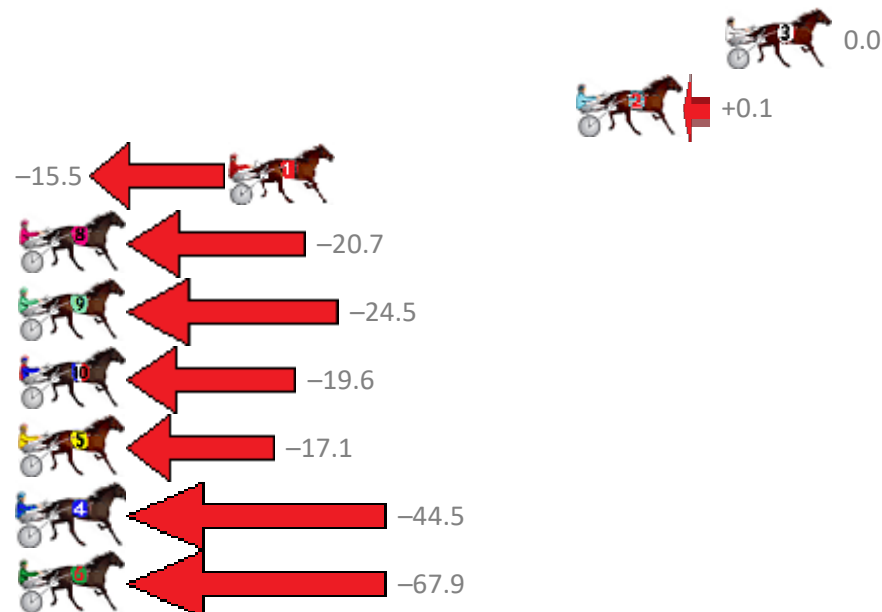

Albion Park Race 3 Distance 1660m

Tuesday, 28 August 2018

Gross Time: 2:03.00 MileRate: 1:59.30 LeadTime: 3.50s First Qtr: 28.00s Second Qtr: 31.50s Third Qtr: 29.70s Fourth Qtr: 30.30s

NoHorse	Plc	Margin	Time	800Time (W)	400 Time (W)
3 BEEF CITY STARZZZ	1	0.0m	2:03.00	60.00s (0)	30.30s (0)
2 MAKINMEFEELGOOD	2	5.9m	2:03.45	59.99s (1)	30.32s (1)
1 TORQUE AND REACT	3	19.7m	2:04.49	61.16s (0)	31.19s (0)
8 SHIMANSHYNE	4	29.7m	2:05.25	61.55s (0)	31.40s (0)
9 TAXI METER	5	36.3m	2:05.75	61.84s (1)	31.40s (2)
10 TIMSTAR	6	36.6m	2:05.77	61.47s (1)	31.12s (1)
5 WHERE'S TASCOTT	7	37.3m	2:05.83	61.28s (0)	31.58s (0)
4 VIC HUNTER	8	45.9m	2:06.48	63.34s (1)	32.63s (1)
6 TILDALYN	9	90.1m	2:09.83	65.09s (1)	34.60s (1)

Finish Position and metres gained from 800m

Sectionals
Powered by

Returning 15 September 2018

PJ Harness Analyser

Master harness racing with the power of sectionals

Owners, Trainers and Punters - Check out what's new at www.pjdata.com.au

The Racing Queensland Board (trading as Racing Queensland) and provider are not responsible for the completeness or accuracy of any of the information contained herein, and makes no representations about its suitability for any purpose.