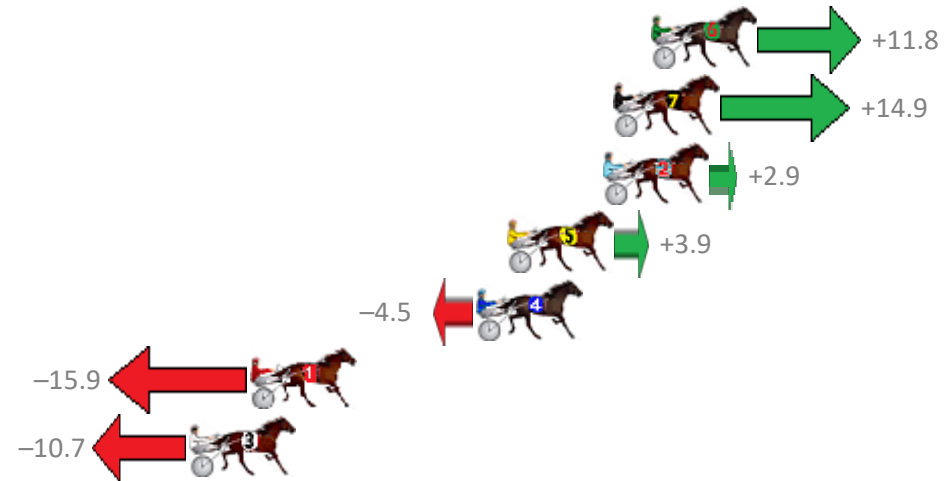

Albion Park Race 5 Distance 2138m

Tuesday, 28 August 2018

Gross Time: 2:36.20 MileRate: 1:57.60 LeadTime: 37.40s First Qtr: 29.80s Second Qtr: 30.10s Third Qtr: 28.90s Fourth Qtr: 30.00s

NoHorse	Plc	Margin	Time	800Time (W)	400 Time (W)
6 WATTLEBANK FLYER	1	0.0m	2:36.20	58.03s (1)	29.34s (2)
7 OHOKA SQUIRE	2	1.5m	2:36.31	57.80s (1)	29.81s (2)
2 DIVAS DELIGHT	3	1.9m	2:36.34	58.69s (0)	29.77s (0)
5 THE HARLEM HAMMER	4	5.7m	2:36.63	58.61s (0)	29.72s (0)
4 LEXUS ON THE BEACH	5	6.9m	2:36.72	59.23s (1)	30.32s (1)
1 CULLEY BACKY	6	15.9m	2:37.39	60.07s (0)	31.19s (0)
3 STAR BRUTUS	7	18.3m	2:37.57	59.69s (1)	30.71s (1)

Finish Position and metres gained from 800m

Sectionals
Powered by

Returning 15 September 2018

PJ Harness Analyser

Master harness racing with the power of sectionals

Owners, Trainers and Punters - Check out what's new at www.pjdata.com.au

The Racing Queensland Board (trading as Racing Queensland) and provider are not responsible for the completeness or accuracy of any of the information contained herein, and makes no representations about its suitability for any purpose.