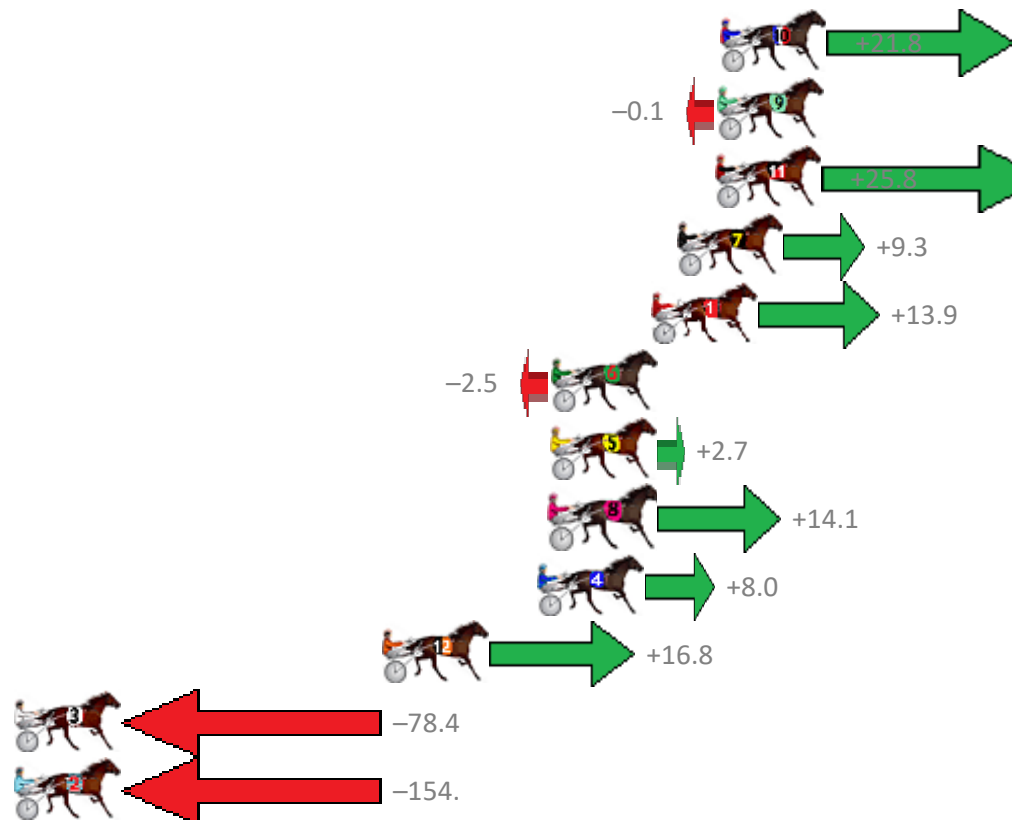

Albion Park Race 6 Distance 2138m

Tuesday, 28 August 2018

Gross Time: 2:39.50 MileRate: 2:00.00 LeadTime: 38.20s First Qtr: 30.00s Second Qtr: 30.70s Third Qtr: 29.70s Fourth Qtr: 30.90s

NoHorse	Plc	Margin	Time	800Time (W)	400 Time (W)
10 REGAL ROCK	1	0.0m	2:39.50	58.95s (2)	29.91s (2)
9 TOO GOOD FOR YOU	2	0.1m	2:39.51	60.61s (0)	30.91s (0)
11 VICTREE MIKAYLA	3	0.2m	2:39.52	58.65s (2)	29.19s (2)
7 JUST JOSHIN	4	1.7m	2:39.63	59.90s (0)	29.36s (1)
1 NAUGHTYINHEAVEN	5	2.7m	2:39.71	59.55s (0)	29.80s (1)
6 FORTES IN FIDE	6	6.7m	2:40.02	60.79s (1)	31.00s (0)
5 TORI MAY	7	6.7m	2:40.02	60.40s (1)	30.94s (1)
8 HAPPY FEELINGS	7	6.7m	2:40.02	59.53s (1)	30.78s (2)
4 IMPETUOSO	9	7.2m	2:40.06	59.99s (1)	30.56s (1)
12 HIGH ON MONTANA	10	13.4m	2:40.54	59.33s (1)	30.59s (2)
3 BILLY CLUBFOOT	11	96.0m	2:46.92	66.54s (2)	35.80s (2)
2 THE RAGNBONE MAN	12	160.1m	2:51.87	72.30s (0)	41.95s (0)

Finish Position and metres gained from 800m

Sectionals
Powered by

Returning 15 September 2018

PJ Harness Analyser

Master harness racing with the power of sectionals

Owners, Trainers and Punters - Check out what's new at www.pjdata.com.au

The Racing Queensland Board (trading as Racing Queensland) and provider are not responsible for the completeness or accuracy of any of the information contained herein, and makes no representations about its suitability for any purpose.