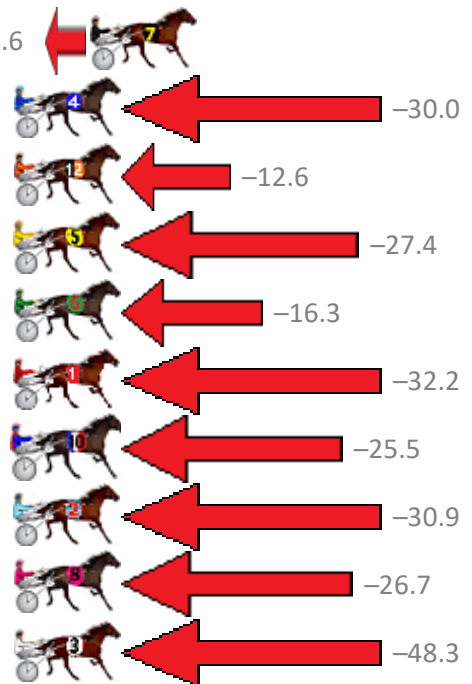

Albion Park Race 7 Distance 1660m

Tuesday, 28 August 2018

Gross Time: 1:58.40 MileRate: 1:54.80 LeadTime: 3.40s First Qtr: 27.40s Second Qtr: 31.00s Third Qtr: 28.30s Fourth Qtr: 28.30s

NoHorse Plc Margin Time 800Time (W) 400 Time (W)

9 SECRET JACK	1	0.0m	1:58.40	55.85s (1)	28.29s (2)
7 SIR JULIAN	2	25.0m	2:00.17	56.93s (2)	29.12s (2) -4.6
4 CHIRPY CHUCKLES	3	30.4m	2:00.55	58.72s (1)	30.45s (1) -30.0
12 JACKS AT THE BEACH	4	32.4m	2:00.69	57.49s (1)	29.79s (1) -12.6
5 SAMMYSLUCK	5	33.0m	2:00.73	58.54s (1)	30.18s (1) -27.4
6 RED LUCK	6	37.1m	2:01.02	57.75s (0)	29.72s (1) -16.3
1 OCEANS PREDATOR	7	37.2m	2:01.03	58.88s (0)	30.48s (0) -32.2
10 SMILING ARMADA	8	40.3m	2:01.25	58.40s (1)	30.50s (2) -25.5
2 CIRCLE LINE	9	41.1m	2:01.31	58.79s (0)	30.42s (0) -30.9
8 GOVINNI	10	42.1m	2:01.38	58.49s (0)	30.10s (0) -26.7
3 RIVERLEIGH ROCKET	11	48.3m	2:01.82	60.02s (0)	31.59s (0) -48.3

Finish Position and metres gained from 800m

Sectionals
Powered by

Returning 15 September 2018

PJ Harness Analyser

Master harness racing with the power of sectionals

Owners, Trainers and Punters - Check out what's new at www.pjdata.com.au

The Racing Queensland Board (trading as Racing Queensland) and provider are not responsible for the completeness or accuracy of any of the information contained herein, and makes no representations about its suitability for any purpose.