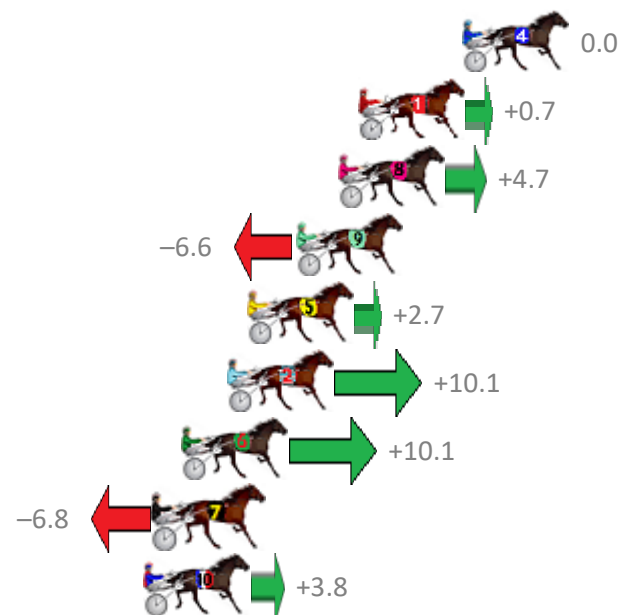

Albion Park Race 1 Distance 1660m

Tuesday, 28 August 2018

Gross Time: 2:04.00 MileRate: 2:00.20 LeadTime: 3.50s First Qtr: 29.80s Second Qtr: 30.50s Third Qtr: 29.30s Fourth Qtr: 30.90s

NoHorse	Plc	Margin	Time	800Time (W)	400 Time (W)
4 RANCHO MAN	1	0.0m	2:04.00	60.20s (0)	30.90s (0)
1 OUR MASQUERADE	2	4.1m	2:04.32	60.15s (0)	30.78s (0)
8 BOULDER CITY	3	4.9m	2:04.38	59.85s (0)	30.44s (0)
9 FEELING FROSTY	4	6.6m	2:04.51	60.70s (1)	31.15s (1)
5 OVERTHEMOON	5	8.5m	2:04.66	60.00s (1)	30.48s (2)
2 TACTFILLY MAGIC	6	9.3m	2:04.72	59.44s (0)	30.10s (0)
6 KAMEKONA	7	11.1m	2:04.86	59.44s (1)	30.27s (3)
7 ITMIGHTBEYOU	8	12.2m	2:04.94	60.71s (1)	31.12s (1)
10 LA PISTOLA	9	12.6m	2:04.97	59.91s (1)	30.45s (2)
3 ASHLEE NITRO	10	32.0m	2:06.47	60.35s (0)	31.30s (0)

Finish Position and metres gained from 800m

Sectionals
Powered by

Returning 15 September 2018

PJ Harness Analyser

Master harness racing with the power of sectionals

Owners, Trainers and Punters - Check out what's new at www.pjdata.com.au

The Racing Queensland Board (trading as Racing Queensland) and provider are not responsible for the completeness or accuracy of any of the information contained herein, and makes no representations about its suitability for any purpose.