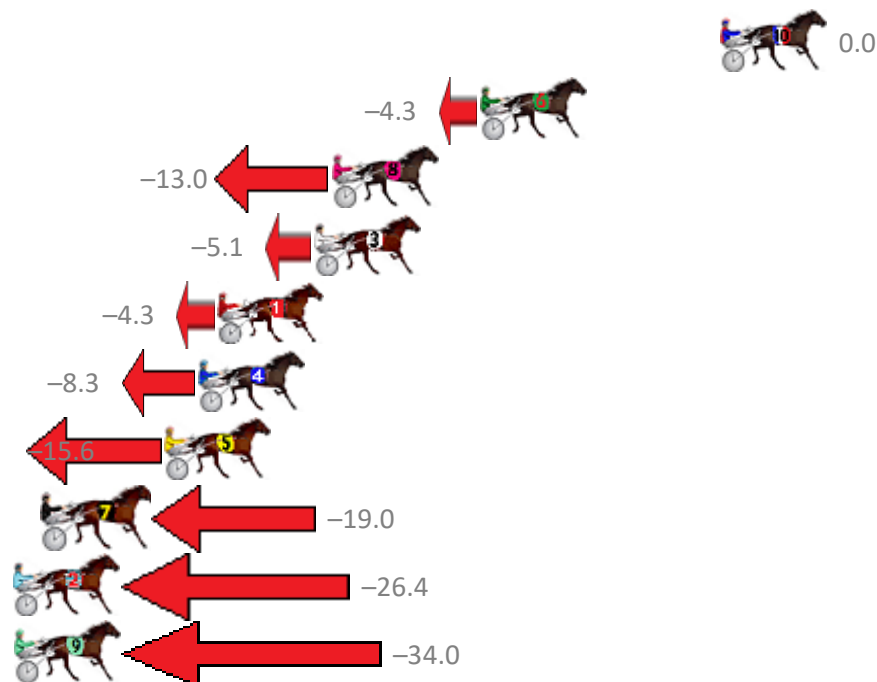

Albion Park Race 2 Distance 2647m

Tuesday, 28 August 2018

Gross Time: 3:25.20 MileRate: 2:04.30 LeadTime: 83.30s First Qtr: 32.60s Second Qtr: 31.50s Third Qtr: 28.80s Fourth Qtr: 29.00s

NoHorse	Plc	Margin	Time	800Time (W)	400 Time (W)
10 MAYBETOTHEMAX	1	0.0m	3:25.20	57.80s (0)	29.00s (0)
6 IVANOV	2	9.5m	3:25.89	58.11s (0)	29.30s (0)
8 ROSTEVAREN	3	15.4m	3:26.32	58.74s (1)	29.87s (1)
3 SCORCHED	4	16.1m	3:26.37	58.17s (0)	29.30s (0)
1 ASTRAL RULER	5	19.9m	3:26.64	58.11s (0)	29.12s (0)
4 MISTER OZ	6	20.7m	3:26.70	58.40s (1)	29.53s (1)
5 MATATOKI	7	22.0m	3:26.79	58.93s (2)	30.20s (2)
7 DAENERYS STORMBOR	8	26.8m	3:27.14	59.17s (1)	30.31s (1)
2 BLUE DON	9	43.8m	3:28.38	59.71s (1)	30.45s (0)
9 STONED AGAIN	10	46.0m	3:28.54	60.26s (2)	31.36s (2)

Finish Position and metres gained from 800m

Sectionals
Powered by

Returning 15 September 2018

PJ Harness Analyser

Master harness racing with the power of sectionals

Owners, Trainers and Punters - Check out what's new at www.pjdata.com.au

The Racing Queensland Board (trading as Racing Queensland) and provider are not responsible for the completeness or accuracy of any of the information contained herein, and makes no representations about its suitability for any purpose.