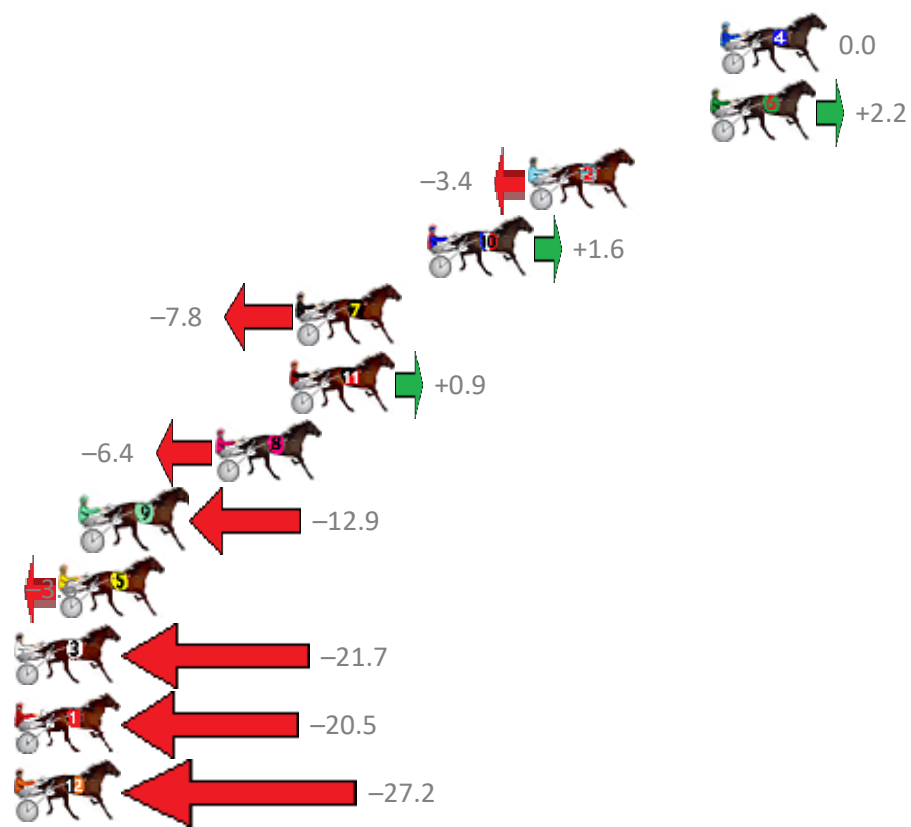

Albion Park Race 8 Distance 1660m

Tuesday, 28 August 2018

Gross Time: 2:00.60 MileRate: 1:56.90 LeadTime: 3.50s First Qtr: 29.20s Second Qtr: 31.20s Third Qtr: 29.00s Fourth Qtr: 27.70s

NoHorse	Plc	Margin	Time	800Time (W)	400 Time (W)
4 TUESDAYS FELLA	1	0.0m	2:00.60	56.70s (0)	27.70s (0)
6 ADRIFT	2	0.4m	2:00.63	56.54s (1)	27.53s (1)
2 OUR MEMPHIS MAC	3	7.6m	2:01.13	56.94s (0)	27.80s (0)
10 PINUP BOY	4	11.6m	2:01.40	56.59s (2)	27.66s (2)
7 REMEMBER MAC	5	16.8m	2:01.76	57.25s (2)	28.35s (2)
11 MY SECRET TORQUE	6	17.1m	2:01.78	56.64s (2)	27.71s (2)
8 LUCKY NED PEPPER	7	20.0m	2:01.99	57.15s (0)	27.38s (0)
9 BACK PAGE NEWS	8	25.3m	2:02.35	57.61s (1)	28.29s (1)
5 WEE JIMMY	9	26.2m	2:02.41	56.96s (2)	27.91s (2)
3 DIABOLO STAR	10	29.1m	2:02.62	58.24s (1)	28.84s (0)
1 MANY DELIGHTS	11	29.7m	2:02.66	58.15s (0)	28.43s (0)
12 MACS CHOICE	12	45.2m	2:03.73	58.63s (0)	28.89s (1)

Finish Position and metres gained from 800m

Sectionals
Powered by

Returning 15 September 2018

PJ Harness Analyser

Master harness racing with the power of sectionals

Owners, Trainers and Punters - Check out what's new at www.pjdata.com.au

The Racing Queensland Board (trading as Racing Queensland) and provider are not responsible for the completeness or accuracy of any of the information contained herein, and makes no representations about its suitability for any purpose.