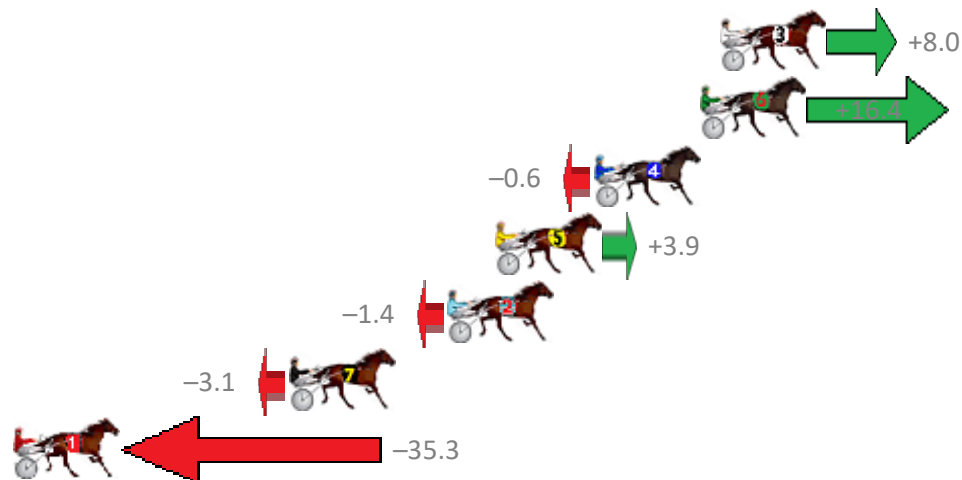

Albion Park Race 4 Distance 1660m

Tuesday, 28 August 2018

Gross Time: 1:59.00 MileRate: 1:55.30 LeadTime: 3.50s First Qtr: 26.90s Second Qtr: 30.00s Third Qtr: 29.20s Fourth Qtr: 29.40s

NoHorse	Plc	Margin	Time	800Time (W)	400 Time (W)
3 OUR MELS DREAM	1	0.0m	1:59.00	58.01s (1)	29.40s (0)
6 DUKE OF ALBANY	2	0.8m	1:59.06	57.40s (1)	28.90s (2)
4 THREO	3	5.0m	1:59.37	58.64s (0)	29.44s (1)
5 RORY MACH	4	8.9m	1:59.65	58.31s (1)	29.85s (2)
2 KARLOO MAC	5	10.8m	1:59.79	58.70s (0)	29.44s (1)
7 FOURS ENUF TAS	6	17.1m	2:00.26	58.83s (0)	29.51s (2)
1 SICILIAN SLUMBER	7	35.3m	2:01.59	61.19s (0)	31.26s (0)

Finish Position and metres gained from 800m

Sectionals
Powered by

Returning 15 September 2018

PJ Harness Analyser

Master harness racing with the power of sectionals

Owners, Trainers and Punters - Check out what's new at www.pjdata.com.au

The Racing Queensland Board (trading as Racing Queensland) and provider are not responsible for the completeness or accuracy of any of the information contained herein, and makes no representations about its suitability for any purpose.