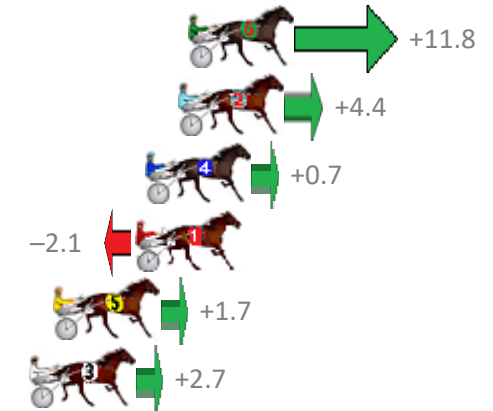

Redcliffe Race 1 Distance 1780m

Thursday, 30 August 2018

Gross Time: 2:14.90   MileRate: 2:01.90   LeadTime: 11.90s   First Qtr: 32.90s   Second Qtr: 31.90s   Third Qtr: 29.10s   Fourth Qtr: 29.10s

NoHorse	Plc	Margin	Time	800Time (W)	400 Time (W)
6 ALI DOWNUNDER	1	0.0m	2:14.90	57.34s (1)	28.10s (1)
2 MUCH BETTOR	2	0.4m	2:14.93	57.88s (0)	28.71s (0)
4 AT RANDOM	3	1.7m	2:15.02	58.15s (1)	28.95s (1)
1 BEEF CITY STARZZZ	4	2.1m	2:15.05	58.35s (0)	29.25s (0)
5 MAYWYN TOUGH	5	5.3m	2:15.29	58.08s (1)	28.85s (1)
3 REGALIA	6	6.3m	2:15.36	58.00s (0)	28.76s (0)

Finish Position and metres gained from 800m

Sectionals
Powered by

Returning 15 September 2018

PJ Harness Analyser

Master harness racing with the power of sectionals

Owners, Trainers and Punters - Check out what's new at www.pjdata.com.au

The Racing Queensland Board (trading as Racing Queensland) and provider are not responsible for the completeness or accuracy of any of the information contained herein, and makes no representations about its suitability for any purpose.