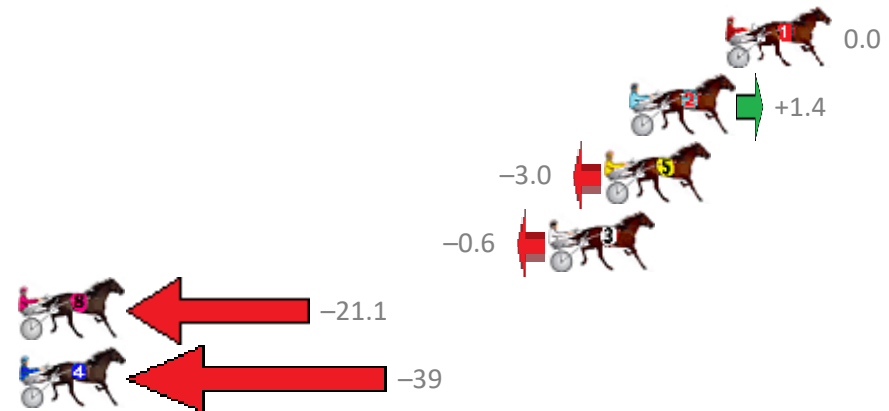

Redcliffe Race 2 Distance 1780m

Thursday, 30 August 2018

Gross Time: 2:13.00 MileRate: 2:00.20 LeadTime: 11.90s First Qtr: 31.60s Second Qtr: 31.10s Third Qtr: 29.00s Fourth Qtr: 29.40s

NoHorse	Plc	Margin	Time	800Time (W)	400 Time (W)
1 ZED EXPRESS	1	0.0m	2:13.00	58.40s (0)	29.40s (0)
2 KIWI SOLDIER	2	3.8m	2:13.28	58.30s (0)	29.24s (0)
5 LIVING FREE	3	4.8m	2:13.35	58.62s (1)	29.49s (1)
3 TAFFY BOY	4	7.0m	2:13.51	58.44s (1)	29.27s (1)
8 OUR MAGIC MOLLY	5	32.5m	2:15.39	59.94s (0)	30.89s (0)
4 HOT TORQUE INVEGAS	6	49.8m	2:16.66	61.25s (1)	32.08s (1)

Finish Position and metres gained from 800m

Sectionals
Powered by

Returning 15 September 2018

PJ Harness Analyser

Master harness racing with the power of sectionals

Owners, Trainers and Punters - Check out what's new at www.pjdata.com.au

The Racing Queensland Board (trading as Racing Queensland) and provider are not responsible for the completeness or accuracy of any of the information contained herein, and makes no representations about its suitability for any purpose.