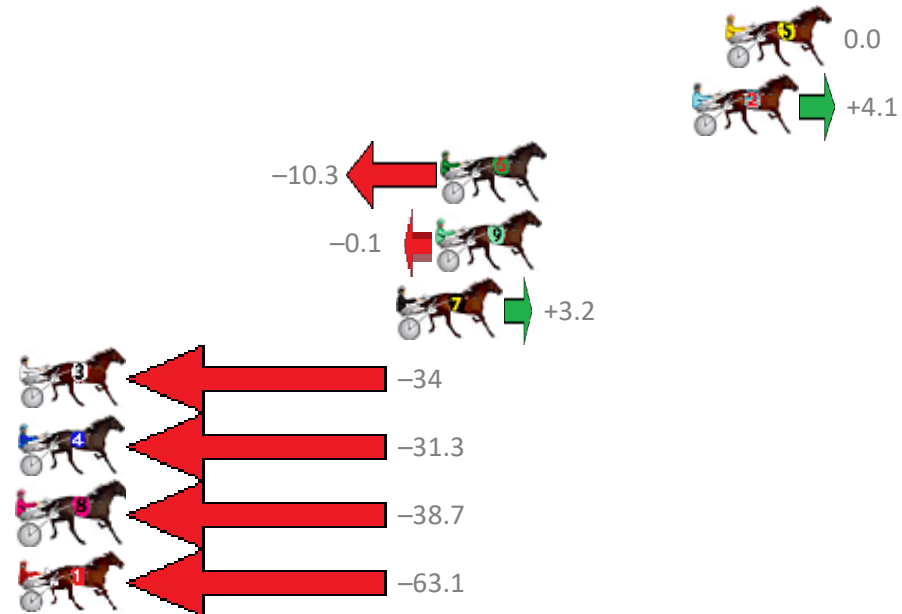

Redcliffe Race 6 Distance 1780m

Thursday, 30 August 2018

Gross Time: 2:11.10 MileRate: 1:58.60 LeadTime: 11.10s First Qtr: 29.70s Second Qtr: 31.40s Third Qtr: 29.20s Fourth Qtr: 29.70s

NoHorse	Plc	Margin	Time	800Time (W)	400 Time (W)
5 MALONE	1	0.0m	2:11.10	58.90s (0)	29.70s (0)
2 STRANGE CONDUCT	2	1.3m	2:11.20	58.60s (0)	29.41s (0)
6 INCITER	3	11.3m	2:11.94	59.66s (1)	30.35s (1)
9 DIXIE TRIX	4	11.5m	2:11.95	58.91s (1)	29.35s (1)
7 LADY ELL AYE	5	13.0m	2:12.07	58.66s (1)	29.12s (1)
3 OOZINVILLE	6	43.6m	2:14.34	61.40s (0)	31.97s (0)
4 RAYONG PRINCESS	7	45.3m	2:14.46	61.20s (2)	31.46s (2)
8 PONOVER	8	45.9m	2:14.51	61.75s (1)	32.23s (1)
1 JUSTCALLME KAYJAY	9	77.9m	2:16.88	63.55s (0)	33.81s (0)

Finish Position and metres gained from 800m

Sectionals
Powered by

Returning 15 September 2018

PJ Harness Analyser

Master harness racing with the power of sectionals

Owners, Trainers and Punters - Check out what's new at www.pjdata.com.au

The Racing Queensland Board (trading as Racing Queensland) and provider are not responsible for the completeness or accuracy of any of the information contained herein, and makes no representations about its suitability for any purpose.