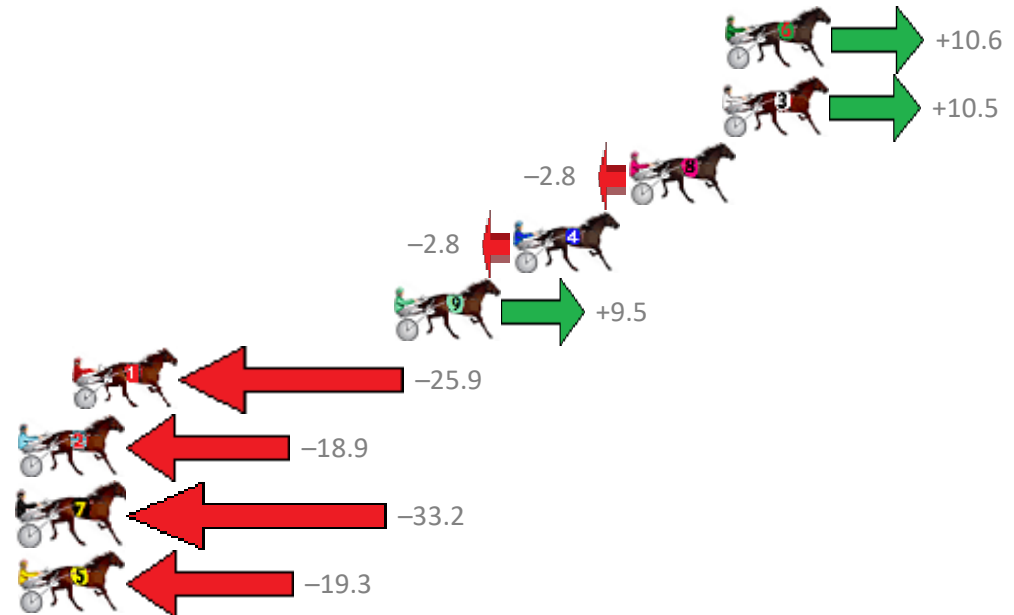

Redcliffe Race 4 Distance 2040m

Thursday, 30 August 2018

Gross Time: 2:32.10 MileRate: 2:00.00 LeadTime: 30.40s First Qtr: 30.90s Second Qtr: 31.10s Third Qtr: 29.30s Fourth Qtr: 30.40s

NoHorse	Plc	Margin	Time	800Time (W)	400 Time (W)
6 GLASSCUTTERSPIRIT	1	0.0m	2:32.10	58.91s (0)	29.21s (1)
3 JOHNNYCAKE	2	0.1m	2:32.11	58.92s (1)	29.68s (1)
8 THE FORMULA ONE	3	3.8m	2:32.39	59.91s (1)	30.69s (0)
4 WRITEABOUTCHELSEA	4	8.4m	2:32.74	59.91s (1)	30.80s (1)
9 ONE LAST ROLL	5	13.1m	2:33.10	58.99s (1)	29.89s (0)
1 MODERN THOUGHT	6	25.9m	2:34.07	61.63s (0)	31.78s (0)
2 MONTENEGRO	7	36.3m	2:34.86	61.11s (1)	31.55s (1)
7 HEZ TO BLAME	8	38.2m	2:35.00	62.18s (0)	32.28s (0)
5 ARCHIECANO	9	45.3m	2:35.54	61.14s (2)	32.16s (2)

Finish Position and metres gained from 800m

Sectionals
Powered by

Returning 15 September 2018

PJ Harness Analyser

Master harness racing with the power of sectionals

Owners, Trainers and Punters - Check out what's new at www.pjdata.com.au

The Racing Queensland Board (trading as Racing Queensland) and provider are not responsible for the completeness or accuracy of any of the information contained herein, and makes no representations about its suitability for any purpose.