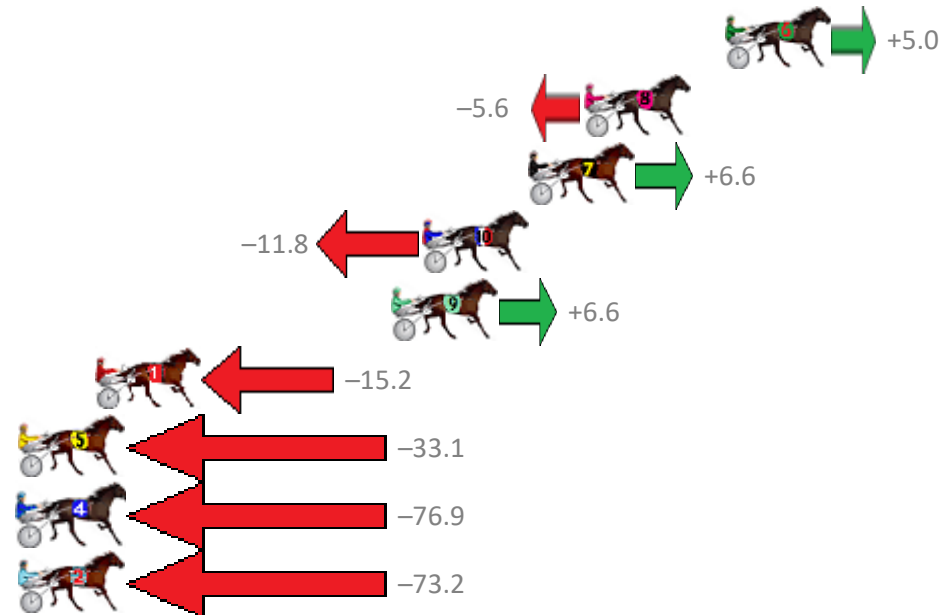

Redcliffe Race 7 Distance 2040m

Thursday, 30 August 2018

Gross Time: 2:29.20 MileRate: 1:57.70 LeadTime: 29.70s First Qtr: 29.80s Second Qtr: 30.20s Third Qtr: 28.90s Fourth Qtr: 30.60s

No	Horse	Plc	Margin	Time	800Time (W)	400 Time (W)
6	MISS KENNY	1	0.0m	2:29.20	59.13s (0)	30.17s (0)
8	IM FREE FALLING	2	5.6m	2:29.63	59.92s (0)	30.95s (0)
7	RAFFERTY DELIGHTS	3	7.8m	2:29.80	59.01s (0)	30.26s (0)
10	SHADOW PASS	4	12.0m	2:30.12	60.38s (1)	31.52s (1)
9	TRENTLEIGH	5	13.2m	2:30.21	59.01s (0)	30.08s (0)
1	BLAZING VC	6	25.0m	2:31.11	60.63s (0)	31.49s (1)
5	BOB GAGE	7	41.3m	2:32.36	61.96s (1)	32.11s (1)
4	ONE TO TANGO	8	92.7m	2:36.29	65.22s (1)	35.03s (1)
2	ALOHA DON HO	9	103.4m	2:37.11	64.94s (0)	35.07s (0)

Finish Position and metres gained from 800m

Sectionals
Powered by

Returning 15 September 2018

PJ Harness Analyser

Master harness racing with the power of sectionals

Owners, Trainers and Punters - Check out what's new at www.pjdata.com.au

The Racing Queensland Board (trading as Racing Queensland) and provider are not responsible for the completeness or accuracy of any of the information contained herein, and makes no representations about its suitability for any purpose.