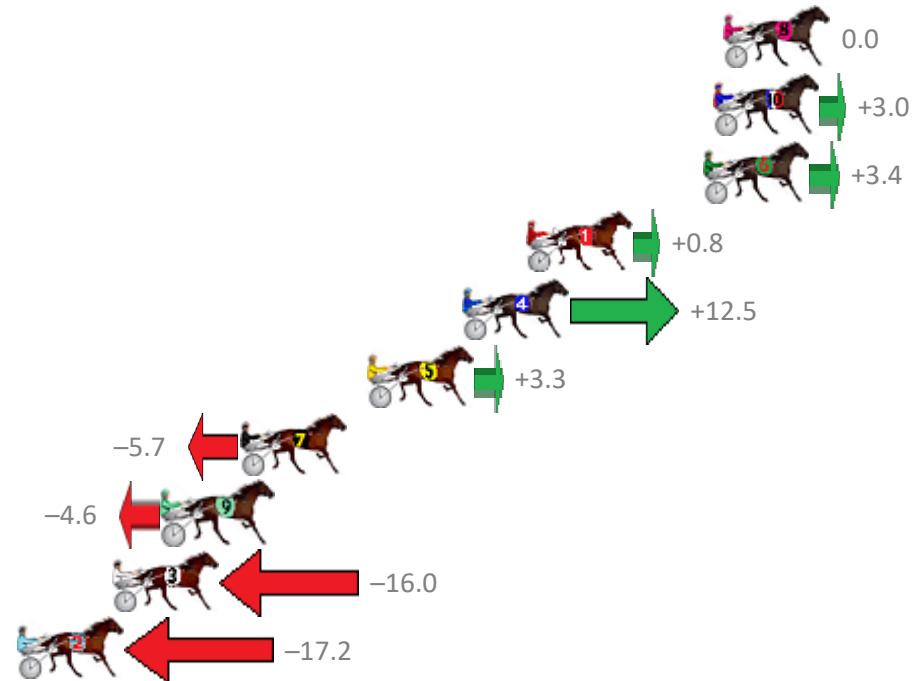

Redcliffe Race 8 Distance 1780m

Thursday, 30 August 2018

Gross Time: 2:10.80 MileRate: 1:58.30 LeadTime: 11.80s First Qtr: 30.30s Second Qtr: 30.50s Third Qtr: 28.90s Fourth Qtr: 29.30s

NoHorse	Plc	Margin	Time	800Time (W)	400 Time (W)
8 SHADOW HUNTER	1	0.0m	2:10.80	58.20s (0)	29.30s (0)
10 UNASSUMING CHAMP	2	0.4m	2:10.83	57.98s (1)	29.17s (1)
6 ZALTA	3	0.8m	2:10.86	57.95s (0)	28.99s (0)
1 FRANKS FORTUNE	4	7.8m	2:11.37	58.14s (0)	29.05s (0)
4 ARBIT MAJOR	5	10.3m	2:11.55	57.29s (1)	28.78s (2)
5 OLIVER WINKLE	6	14.1m	2:11.83	57.96s (1)	29.40s (2)
7 MINI MIRACLE	7	19.1m	2:12.20	58.61s (0)	29.34s (0)
9 RUFFALO	8	22.2m	2:12.43	58.53s (0)	29.37s (1)
3 LUVU GRAZAELLA	9	24.2m	2:12.57	59.36s (1)	30.34s (1)
2 LATIN BEATS	10	30.2m	2:13.01	59.45s (1)	30.31s (1)

Finish Position and metres gained from 800m

Sectionals
Powered by

Returning 15 September 2018

PJ Harness Analyser

Master harness racing with the power of sectionals

Owners, Trainers and Punters - Check out what's new at www.pjdata.com.au

The Racing Queensland Board (trading as Racing Queensland) and provider are not responsible for the completeness or accuracy of any of the information contained herein, and makes no representations about its suitability for any purpose.