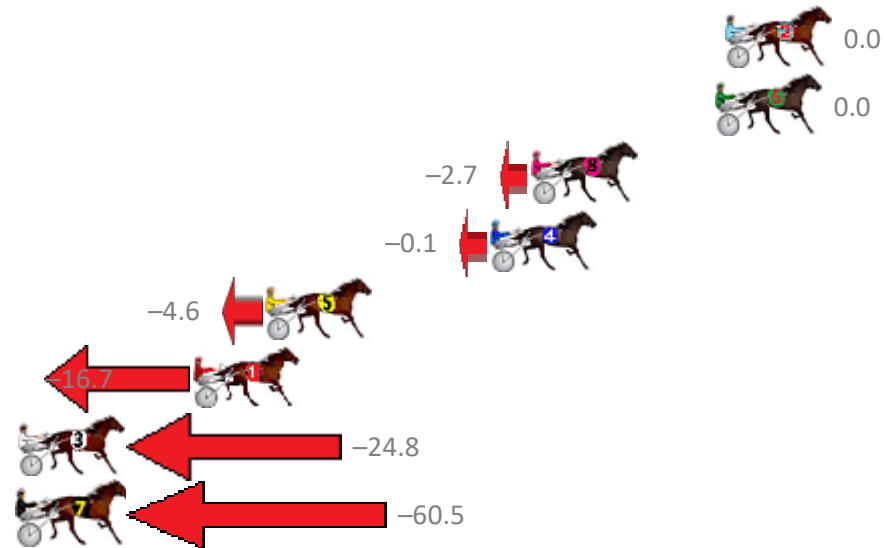

Redcliffe Race 3 Distance 1780m

Thursday, 30 August 2018

Gross Time: 2:11.10 MileRate: 1:58.60 LeadTime: 11.80s First Qtr: 29.90s Second Qtr: 30.70s Third Qtr: 29.70s Fourth Qtr: 29.00s

NoHorse	Plc	Margin	Time	800Time (W)	400 Time (W)
2 WERELIVINGTHEDREA	1	0.0m	2:11.10	58.70s (0)	29.00s (0)
6 JUST ROKIN	2	0.4m	2:11.13	58.70s (1)	28.96s (1)
8 WAVEDANCER	3	7.7m	2:11.66	58.90s (1)	29.14s (1)
4 TAP IT IN	4	9.3m	2:11.77	58.71s (1)	28.83s (1)
5 CHANG	5	18.2m	2:12.42	59.04s (1)	29.01s (1)
1 DRUNK ARTIST	6	21.1m	2:12.63	59.93s (0)	30.15s (0)
3 NOT ALWAYS	7	34.4m	2:13.59	60.52s (0)	30.61s (0)
7 COAST WARNING	8	118.5m	2:19.69	63.14s (0)	32.88s (0)

Finish Position and metres gained from 800m

Sectionals
Powered by

Returning 15 September 2018

PJ Harness Analyser

Master harness racing with the power of sectionals

Owners, Trainers and Punters - Check out what's new at www.pjdata.com.au

The Racing Queensland Board (trading as Racing Queensland) and provider are not responsible for the completeness or accuracy of any of the information contained herein, and makes no representations about its suitability for any purpose.