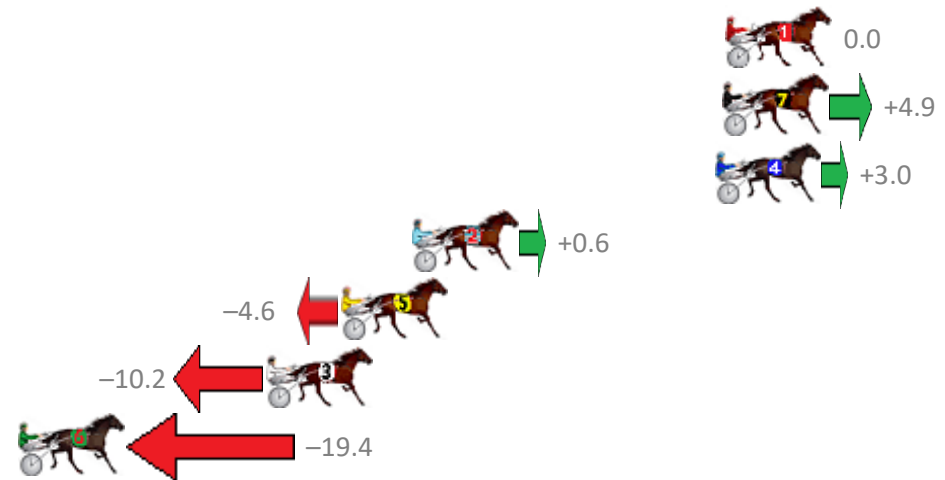

Redcliffe Race 5 Distance 1780m

Thursday, 30 August 2018

Gross Time: 2:14.60 MileRate: 2:01.70 LeadTime: 11.30s First Qtr: 31.80s Second Qtr: 33.00s Third Qtr: 30.70s Fourth Qtr: 27.80s

NoHorse	Plc	Margin	Time	800Time (W)	400 Time (W)
1 WILLSINTOWN	1	0.0m	2:14.60	58.50s (0)	27.80s (0)
7 FORTES IN FIDE	2	0.1m	2:14.61	58.14s (0)	27.46s (0)
4 FEEL THE CHARM	3	0.4m	2:14.63	58.28s (1)	27.72s (1)
2 NIGHT NINJA	4	12.4m	2:15.46	58.46s (1)	28.44s (2)
5 HUNTER RED	5	15.2m	2:15.66	58.84s (0)	28.01s (0)
3 PARKLANE LASS	6	18.2m	2:15.86	59.25s (1)	28.45s (1)
6 KAYJAYS TERROR	7	35.4m	2:17.06	59.92s (0)	28.88s (0)

Finish Position and metres gained from 800m

Sectionals
Powered by

Returning 15 September 2018

PJ Harness Analyser

Master harness racing with the power of sectionals

Owners, Trainers and Punters - Check out what's new at www.pjdata.com.au

The Racing Queensland Board (trading as Racing Queensland) and provider are not responsible for the completeness or accuracy of any of the information contained herein, and makes no representations about its suitability for any purpose.