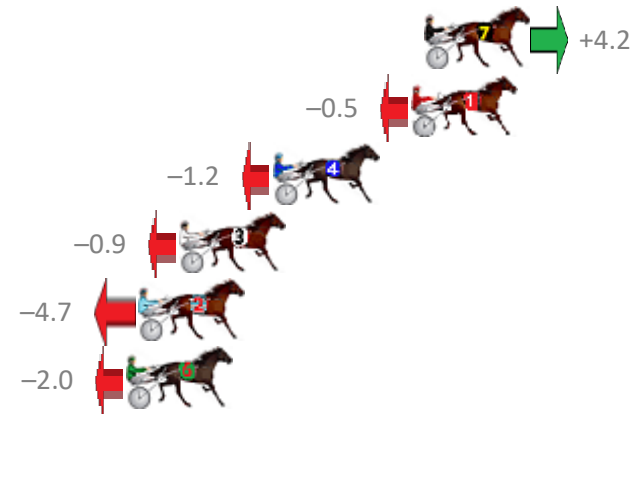

Redcliffe Race 4 Distance 2040m

Wednesday, 19 September 2018

Gross Time: 2:33.30 MileRate: 2:00.90 LeadTime: 33.40s First Qtr: 30.20s Second Qtr: 31.10s Third Qtr: 28.90s Fourth Qtr: 29.70s

NoHorse	Plc	Margin	Time	800Time (W)	400 Time (W)
7 JESSICA AMBER	1	0.0m	2:33.30	58.29s (0)	29.36s (0)
1 KURAHAUPO GAMBLER	2	0.5m	2:33.34	58.64s (0)	29.74s (0)
4 COMIGAL	3	6.0m	2:33.75	58.69s (2)	30.09s (2)
3 RIVERLEIGH WILLIAM	4	9.7m	2:34.02	58.67s (0)	29.72s (0)
2 THE FRAME	5	11.3m	2:34.14	58.94s (1)	30.09s (1)
6 SHEZABONNYGEM	6	11.8m	2:34.18	58.75s (2)	30.12s (2)
5 IMA SEA STORM	7	22.1m	2:34.94	60.06s (1)	31.21s (1)

Finish Position and metres gained from 800m

Sectionals
Powered by

PJ Harness Analyser
Master harness racing with the power of sectionals
Owners, Trainers and Punters - Check out what's new at www.pjdata.com.au

The Racing Queensland Board (trading as Racing Queensland) and provider are not responsible for the completeness or accuracy of any of the information contained herein, and makes no representations about its suitability for any purpose.