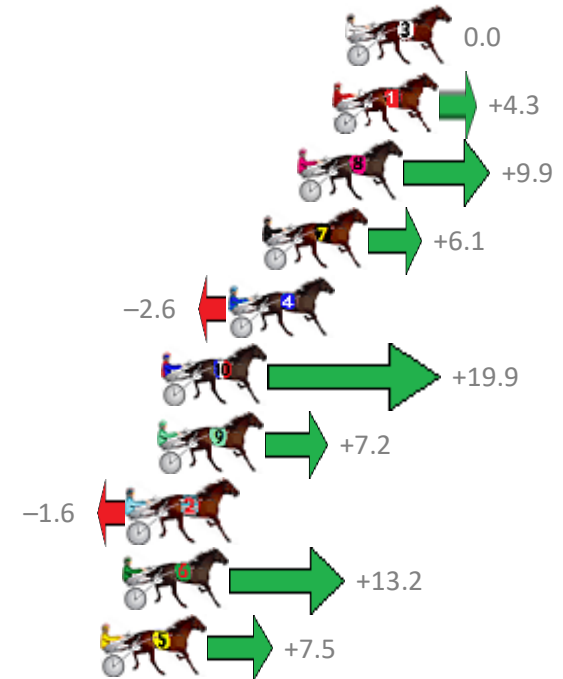

Finish Position and metres gained from 800m

Sectionals
Powered by

PJ Harness Analyser
Master harness racing with the power of sectionals
Owners, Trainers and Punters - Check out what's new at www.pjdata.com.au