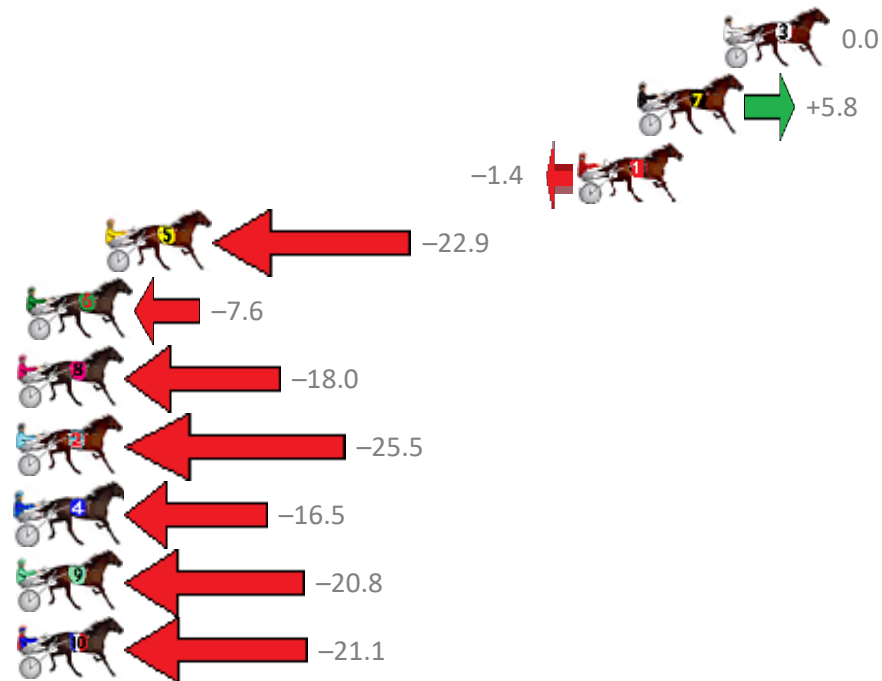

Redcliffe Race 6 Distance 1780m

Wednesday, 19 September 2018

Gross Time: 2:15.20 MileRate: 2:02.20 LeadTime: 11.90s First Qtr: 30.90s Second Qtr: 31.50s Third Qtr: 30.60s Fourth Qtr: 30.30s

No	Horse	Plc	Margin	Time	800Time (W)	400 Time (W)
3	CONTRARY COURAGE	1	0.0m	2:15.20	60.90s (0)	30.30s (0)
7	KIWI SOLDIER	2	3.4m	2:15.46	60.46s (0)	29.83s (0)
1	WHATA STRIDE	3	5.8m	2:15.64	61.01s (0)	30.41s (0)
5	LITTLE ARROWS	4	24.5m	2:17.06	62.64s (1)	31.93s (1)
6	AROONA	5	27.6m	2:17.29	61.48s (1)	31.15s (2)
8	VIC HUNTER	6	29.0m	2:17.40	62.27s (1)	31.53s (1)
2	ZARA ZARA REIGN	7	31.7m	2:17.60	62.84s (1)	32.05s (1)
4	HOT TORQUE INVEGAS	8	31.9m	2:17.62	62.16s (1)	31.40s (1)
9	PATCHWORK JET	9	34.2m	2:17.79	62.48s (0)	31.68s (0)
10	SPENDAWAY	10	40.9m	2:18.30	62.51s (0)	31.72s (2)

Finish Position and metres gained from 800m

Sectionals
Powered by

PJ Harness Analyser
Master harness racing with the power of sectionals
Owners, Trainers and Punters - Check out what's new at www.pjdata.com.au

The Racing Queensland Board (trading as Racing Queensland) and provider are not responsible for the completeness or accuracy of any of the information contained herein, and makes no representations about its suitability for any purpose.