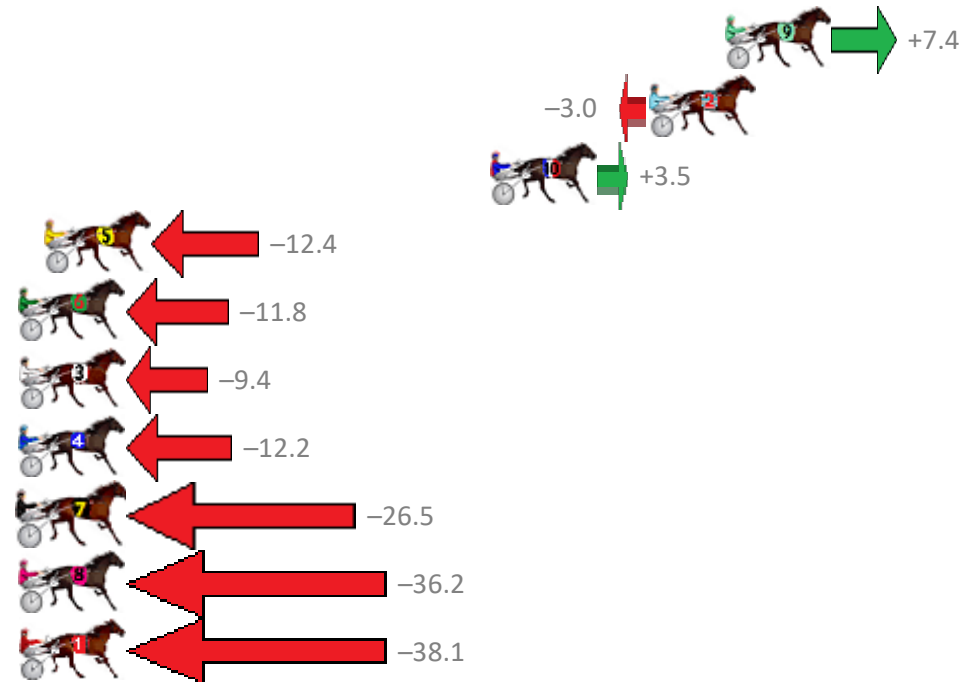

Redcliffe Race 2 Distance 1780m

Wednesday, 19 September 2018

Gross Time: 2:11.00 MileRate: 1:58.50 LeadTime: 11.80s First Qtr: 30.00s Second Qtr: 30.40s Third Qtr: 29.90s Fourth Qtr: 28.90s

No	Horse	Plc	Margin	Time	800Time (W)	400 Time (W)
9	GOODTIME STRIDE	1	0.0m	2:11.00	58.26s (1)	28.48s (2)
2	LETHAL PROMISE	2	3.0m	2:11.22	59.02s (0)	29.12s (0)
10	ONE MANS PASS	3	9.3m	2:11.67	58.54s (1)	28.75s (2)
5	RUFFALO	4	27.0m	2:12.95	59.71s (0)	29.84s (0)
6	NICKY MATTGREGOR	5	29.8m	2:13.15	59.67s (1)	30.06s (1)
3	THE FORMULA ONE	6	31.8m	2:13.30	59.49s (1)	29.98s (2)
4	ALLNIGHT MLADY	7	34.0m	2:13.46	59.70s (0)	29.90s (0)
7	SCOTT TOM	8	36.1m	2:13.61	60.75s (0)	30.80s (0)
8	HAMMERHOFF	9	39.0m	2:13.82	61.46s (1)	31.39s (1)
1	DA POWER BOLT	10	42.9m	2:14.10	61.60s (0)	31.59s (0)

Finish Position and metres gained from 800m

Sectionals
Powered by

PJ Harness Analyser
Master harness racing with the power of sectionals
Owners, Trainers and Punters - Check out what's new at www.pjdata.com.au

The Racing Queensland Board (trading as Racing Queensland) and provider are not responsible for the completeness or accuracy of any of the information contained herein, and makes no representations about its suitability for any purpose.