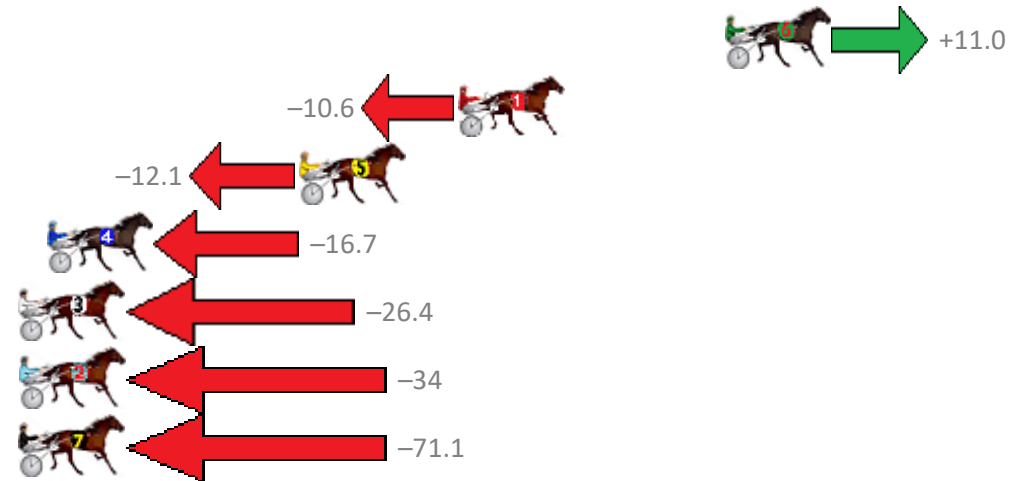

Redcliffe Race 8 Distance 2280m

Wednesday, 19 September 2018

Gross Time: 2:59.30 MileRate: 2:04.40 LeadTime: 55.90s First Qtr: 30.80s Second Qtr: 32.10s Third Qtr: 30.10s Fourth Qtr: 30.40s

NoHorse	Plc	Margin	Time	800Time (W)	400 Time (W)
6 MIRACLE RISING	1	0.0m	2:59.30	59.67s (1)	30.25s (1)
1 MY DAD ANGUS	2	10.6m	3:00.11	61.30s (0)	31.21s (0)
5 DAY TOURER	3	16.9m	3:00.58	61.42s (0)	31.12s (0)
4 NORAH'S FLING	4	26.9m	3:01.34	61.76s (0)	31.47s (0)
3 MAJESTIC WHIZ	5	41.0m	3:02.42	62.50s (0)	32.50s (1)
2 SOMEDASH	6	85.3m	3:05.78	63.02s (0)	33.98s (0)
7 MISTER GUNSEN	7	251.1m	3:18.38	65.88s (0)	34.28s (0)

Finish Position and metres gained from 800m

Sectionals
Powered by

PJ Harness Analyser
Master harness racing with the power of sectionals
Owners, Trainers and Punters - Check out what's new at www.pjdata.com.au

The Racing Queensland Board (trading as Racing Queensland) and provider are not responsible for the completeness or accuracy of any of the information contained herein, and makes no representations about its suitability for any purpose.