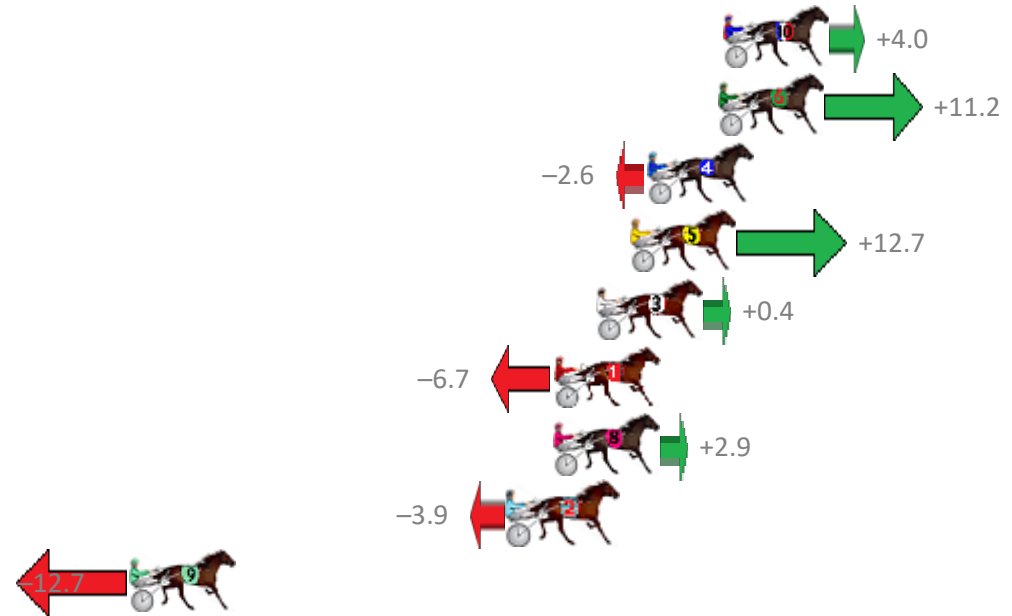

Redcliffe Race 5 Distance 1780m

Wednesday, 19 September 2018

Gross Time: 2:13.90 MileRate: 2:01.00 LeadTime: 11.90s First Qtr: 29.80s Second Qtr: 32.10s Third Qtr: 29.30s Fourth Qtr: 30.80s

NoHorse	Plc	Margin	Time	800Time (W)	400 Time (W)
10 WEASEL	1	0.0m	2:13.90	59.80s (2)	30.69s (2)
6 DIAMANTINA DEVIL	2	0.2m	2:13.92	59.26s (2)	30.37s (2)
4 TASCOTT LADY	3	3.0m	2:14.13	60.30s (1)	31.03s (1)
5 SHAKEITUP	4	3.7m	2:14.18	59.15s (2)	30.27s (2)
3 JAKES ARK	5	5.0m	2:14.28	60.07s (1)	30.77s (1)
1 MISS ROB ROY	6	6.7m	2:14.42	60.60s (0)	31.25s (0)
8 CHANG	7	6.7m	2:14.42	59.88s (0)	30.33s (0)
2 WILD ABOUT TOWN	8	8.5m	2:14.55	60.39s (0)	30.88s (0)
9 HEZ TO BLAME	9	23.5m	2:15.71	61.05s (1)	31.70s (1)

Finish Position and metres gained from 800m

Sectionals
Powered by

PJ Harness Analyser
Master harness racing with the power of sectionals
Owners, Trainers and Punters - Check out what's new at www.pjdata.com.au

The Racing Queensland Board (trading as Racing Queensland) and provider are not responsible for the completeness or accuracy of any of the information contained herein, and makes no representations about its suitability for any purpose.