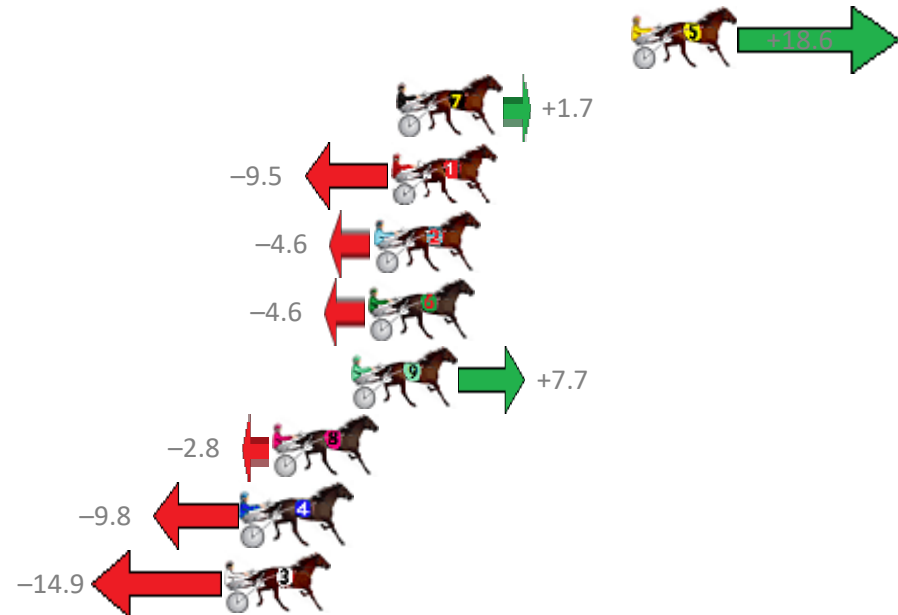

Redcliffe Race 7 Distance 1780m

Wednesday, 19 September 2018

Gross Time: 2:12.10 MileRate: 1:59.40 LeadTime: 11.60s First Qtr: 30.60s Second Qtr: 30.20s Third Qtr: 29.30s Fourth Qtr: 30.40s

NoHorse	Plc	Margin	Time	800Time (W)	400 Time (W)
5 LYNN SANITY	1	0.0m	2:12.10	58.31s (2)	29.58s (2)
7 TRAVELNFAST	2	9.3m	2:12.81	59.57s (0)	30.33s (0)
1 MIRACLES DOAPPEN	3	9.5m	2:12.82	60.41s (0)	31.12s (0)
2 ITS YOU NOT ME	4	10.2m	2:12.88	60.04s (0)	30.76s (0)
6 BROADWATER	5	10.4m	2:12.89	60.04s (2)	31.02s (2)
9 OSCARS GLORY	6	11.1m	2:12.94	59.13s (1)	30.48s (1)
8 STRANGE CONDUCT	7	14.2m	2:13.18	59.91s (1)	30.99s (2)
4 REAL KNUCKY	8	15.4m	2:13.27	60.43s (1)	31.14s (1)
3 JULIA MAC	9	16.1m	2:13.32	60.81s (1)	31.53s (1)

Finish Position and metres gained from 800m

Sectionals
Powered by

PJ Harness Analyser
Master harness racing with the power of sectionals
Owners, Trainers and Punters - Check out what's new at www.pjdata.com.au

The Racing Queensland Board (trading as Racing Queensland) and provider are not responsible for the completeness or accuracy of any of the information contained herein, and makes no representations about its suitability for any purpose.