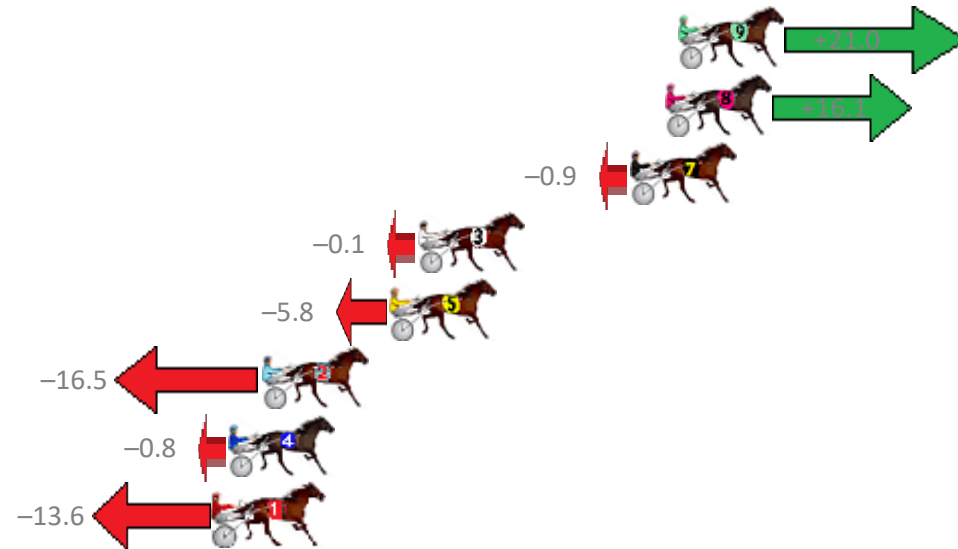

Redcliffe Race 3 Distance 1780m

Wednesday, 19 September 2018

Gross Time: 2:13.10 MileRate: 2:00.30 LeadTime: 11.70s First Qtr: 30.00s Second Qtr: 30.90s Third Qtr: 29.60s Fourth Qtr: 30.90s

NoHorse	Plc	Margin	Time	800Time (W)	400 Time (W)
9 WAVEDANCER	1	0.0m	2:13.10	58.91s (1)	29.74s (2)
8 TAP IT IN	2	0.5m	2:13.14	59.28s (1)	30.15s (2)
7 COAST WARNING	3	1.9m	2:13.25	60.57s (1)	31.05s (1)
3 CHUMP CHOP	4	10.3m	2:13.90	60.51s (1)	30.82s (1)
5 ZED EXPRESS	5	11.4m	2:13.98	60.94s (1)	31.67s (2)
2 TAFFY BOY	6	16.5m	2:14.37	61.75s (0)	31.97s (0)
4 BARBOO	7	17.8m	2:14.48	60.56s (0)	31.21s (0)
1 DONOMOOR	8	18.4m	2:14.52	61.53s (0)	31.75s (0)

Finish Position and metres gained from 800m

Sectionals
Powered by

PJ Harness Analyser
Master harness racing with the power of sectionals
Owners, Trainers and Punters - Check out what's new at www.pjdata.com.au

The Racing Queensland Board (trading as Racing Queensland) and provider are not responsible for the completeness or accuracy of any of the information contained herein, and makes no representations about its suitability for any purpose.