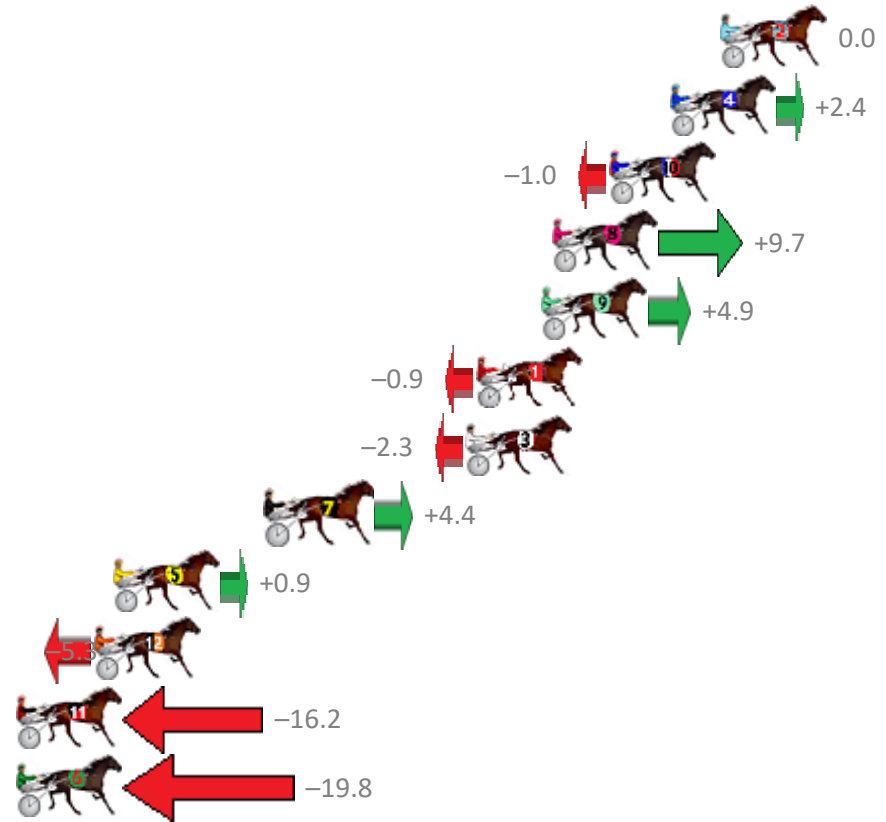

Albion Park Race 8 Distance 1660m

Friday, 28 September 2018

Gross Time: 1:59.50 MileRate: 1:55.90 LeadTime: 3.60s First Qtr: 27.80s Second Qtr: 30.70s Third Qtr: 28.20s Fourth Qtr: 29.20s

No Horse	Plc	Margin	Time	800Time (W)	400 Time (W)
2 JACKS AT THE BEACH	1	0.0m	1:59.50	57.40s (0)	29.20s (0)
4 IM TOOT	2	2.0m	1:59.65	57.23s (0)	29.02s (0)
10 MOTU REAL STYLE	3	4.4m	1:59.82	57.47s (1)	29.38s (1)
8 GOT THE GOODS	4	6.7m	1:59.99	56.70s (1)	28.55s (2)
9 LAUGHING EMOJI	5	7.1m	2:00.02	57.05s (1)	28.89s (1)
1 OUR MEMPHIS MAC	6	9.7m	2:00.21	57.46s (0)	29.13s (0)
3 IM NORMA JEAN	7	10.1m	2:00.24	57.57s (1)	29.44s (1)
7 SUBTLE ADVICE	8	18.0m	2:00.81	57.08s (0)	28.91s (1)
5 ALWAYS AT NIGHT	9	24.1m	2:01.26	57.34s (2)	29.79s (3)
12 GREGS LEGACY	10	24.9m	2:01.32	57.78s (2)	30.35s (2)
11 LYNNSANITY	11	31.2m	2:01.78	58.56s (2)	31.16s (2)
6 MONUMENTAL	12	36.4m	2:02.16	58.82s (0)	30.65s (0)

Finish Position and metres gained from 800m

Sectionals
Powered by

PJ Harness Analyser
Master harness racing with the power of sectionals
Owners, Trainers and Punters - Check out what's new at www.pjdata.com.au

The Racing Queensland Board (trading as Racing Queensland) and provider are not responsible for the completeness or accuracy of any of the information contained herein, and makes no representations about its suitability for any purpose.