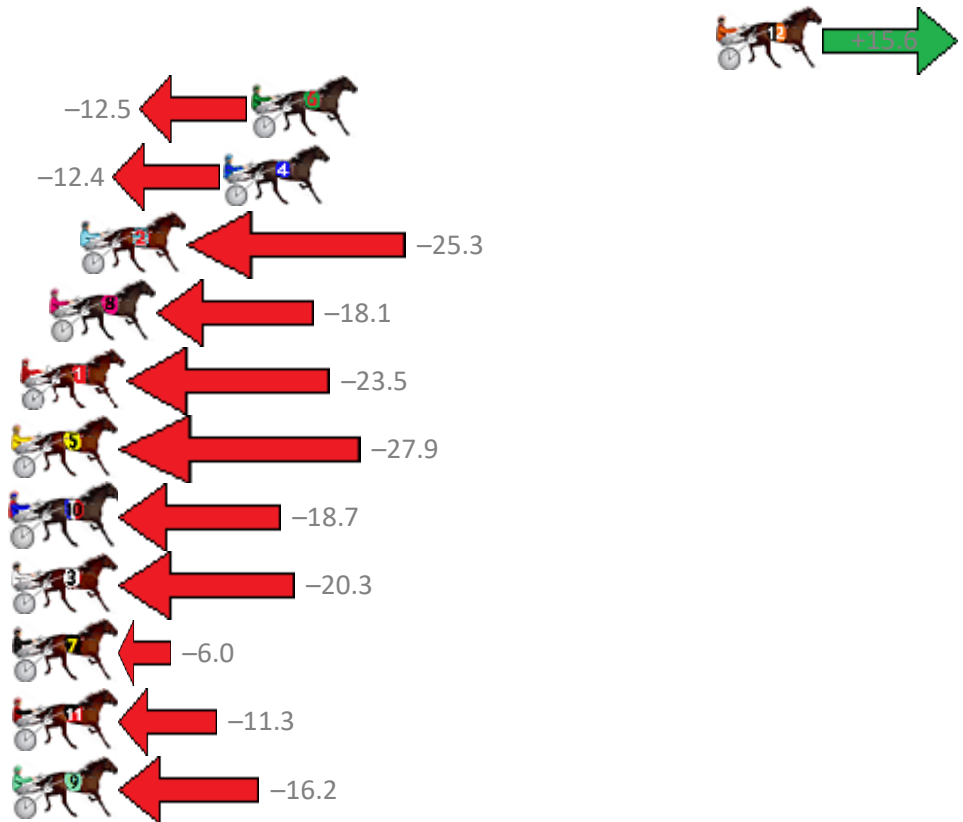

Albion Park Race 7 Distance 1660m

Friday, 28 September 2018

Gross Time: 1:57.80 MileRate: 1:54.20 LeadTime: 3.60s First Qtr: 28.10s Second Qtr: 29.20s Third Qtr: 28.90s Fourth Qtr: 28.00s

No Horse	Plc	Margin	Time	800Time (W)	400 Time (W)
12 SOME EXCUSESOMEW	1	0.0m	1:57.80	55.79s (1)	26.60s (1)
6 LIVING GRAND	2	18.5m	1:59.10	57.79s (2)	29.08s (1)
4 MY MOJO	3	19.6m	1:59.17	57.78s (1)	28.56s (1)
2 HEZ RAZOR SHARP	4	25.3m	1:59.57	58.70s (0)	29.77s (0)
8 SAMMYSLUCK	5	26.5m	1:59.66	58.19s (0)	29.27s (0)
1 BUCKHORN EXCHANGE	6	27.7m	1:59.74	58.57s (0)	29.65s (0)
5 KEROBOKAN	7	30.9m	1:59.96	58.88s (1)	29.65s (1)
10 THE GUN ROCKSTAR	8	31.3m	1:59.99	58.23s (0)	29.14s (0)
3 JUDAH BEN HUR	9	31.7m	2:00.02	58.34s (1)	29.11s (1)
7 RIVERLEIGH WILLIAM	10	34.5m	2:00.22	57.33s (1)	28.20s (0)
11 RIVERLEIGH JEFF	11	35.3m	2:00.27	57.70s (1)	28.40s (1)
9 ROCKNROLL MUSIC	12	36.0m	2:00.32	58.05s (1)	28.80s (1)

Finish Position and metres gained from 800m

Sectionals
Powered by

PJ Harness Analyser
Master harness racing with the power of sectionals
Owners, Trainers and Punters - Check out what's new at www.pjdata.com.au

The Racing Queensland Board (trading as Racing Queensland) and provider are not responsible for the completeness or accuracy of any of the information contained herein, and makes no representations about its suitability for any purpose.