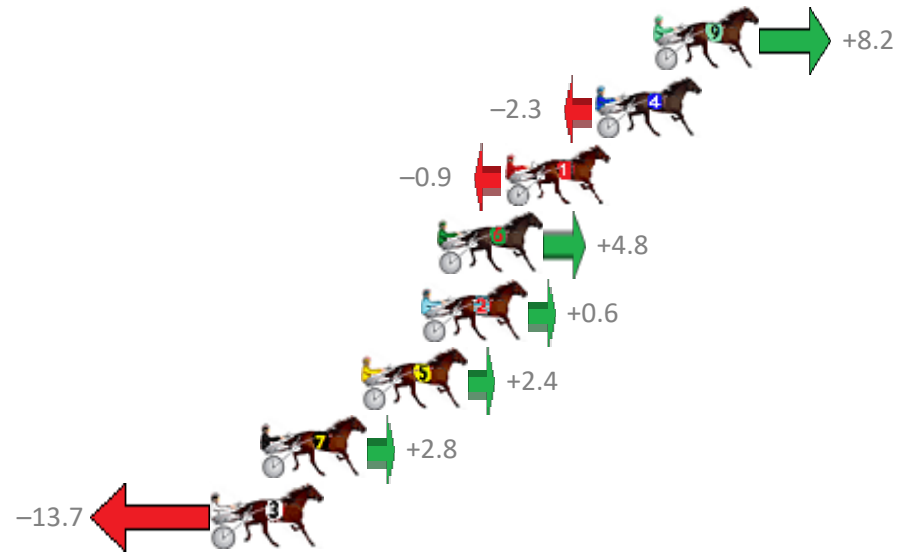

Albion Park Race 3 Distance 1660m

Friday, 28 September 2018

Gross Time: 1:59.60 MileRate: 1:56.00 LeadTime: 3.50s First Qtr: 28.20s Second Qtr: 31.40s Third Qtr: 28.20s Fourth Qtr: 28.30s

No Horse	Plc	Margin	Time	800Time (W)	400 Time (W)
9 NEWPORT DREAMZ	1	0.0m	1:59.60	55.92s (1)	28.13s (2)
4 MORROCH BAY	2	2.3m	1:59.76	56.66s (0)	28.46s (0)
1 NON PASSARE	3	5.9m	2:00.02	56.56s (0)	28.39s (0)
6 FEEL THE CHARM	4	8.6m	2:00.21	56.16s (1)	28.27s (2)
2 BEEF CITY BLAZE	5	9.2m	2:00.25	56.46s (0)	28.30s (0)
5 COAST WARNING	6	11.6m	2:00.42	56.33s (0)	28.20s (1)
7 DONT BE JEALOUS	7	15.6m	2:00.70	56.30s (1)	28.12s (0)
3 IMPETUOSO	8	17.5m	2:00.84	57.47s (1)	29.21s (1)

Finish Position and metres gained from 800m

Sectionals
Powered by

PJ Harness Analyser
Master harness racing with the power of sectionals
Owners, Trainers and Punters - Check out what's new at www.pjdata.com.au

The Racing Queensland Board (trading as Racing Queensland) and provider are not responsible for the completeness or accuracy of any of the information contained herein, and makes no representations about its suitability for any purpose.