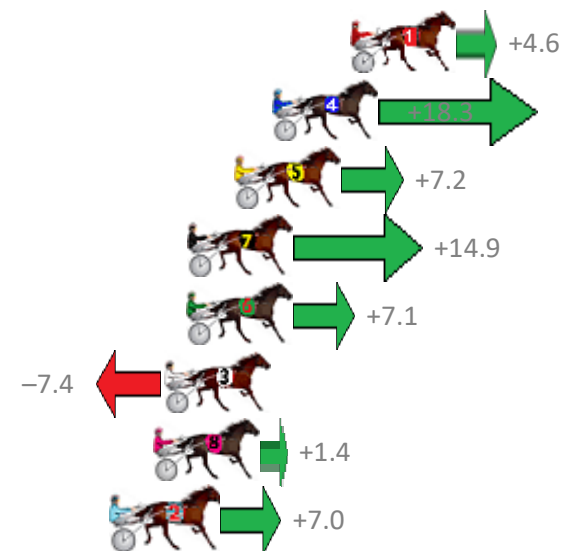

Albion Park Race 4 Distance 1660m

Friday, 28 September 2018

Gross Time: 1:58.20 MileRate: 1:54.60 LeadTime: 3.50s First Qtr: 26.20s Second Qtr: 29.80s Third Qtr: 28.90s Fourth Qtr: 29.80s

No Horse	Plc	Margin	Time	800Time (W)	400 Time (W)
1 IMA MORVEN LAD	1	0.0m	1:58.20	58.36s (0)	29.38s (0)
4 EPIRUS BOY	2	3.1m	1:58.43	57.36s (1)	29.20s (1)
5 EXCEPTIONAL MACH	3	4.6m	1:58.54	58.17s (1)	30.14s (0)
7 RORY MACH	4	6.5m	1:58.68	57.61s (0)	29.14s (1)
6 RAESAWINNER	5	6.5m	1:58.68	58.18s (0)	29.05s (0)
3 THREO	6	7.4m	1:58.75	59.24s (0)	29.99s (1)
8 KARLOO MAC	7	7.8m	1:58.78	58.60s (0)	29.52s (0)
2 SICILIAN SLUMBER	8	9.4m	1:58.90	58.19s (1)	30.05s (2)

Finish Position and metres gained from 800m

Sectionals
Powered by

PJ Harness Analyser
Master harness racing with the power of sectionals
Owners, Trainers and Punters - Check out what's new at www.pjdata.com.au

The Racing Queensland Board (trading as Racing Queensland) and provider are not responsible for the completeness or accuracy of any of the information contained herein, and makes no representations about its suitability for any purpose.