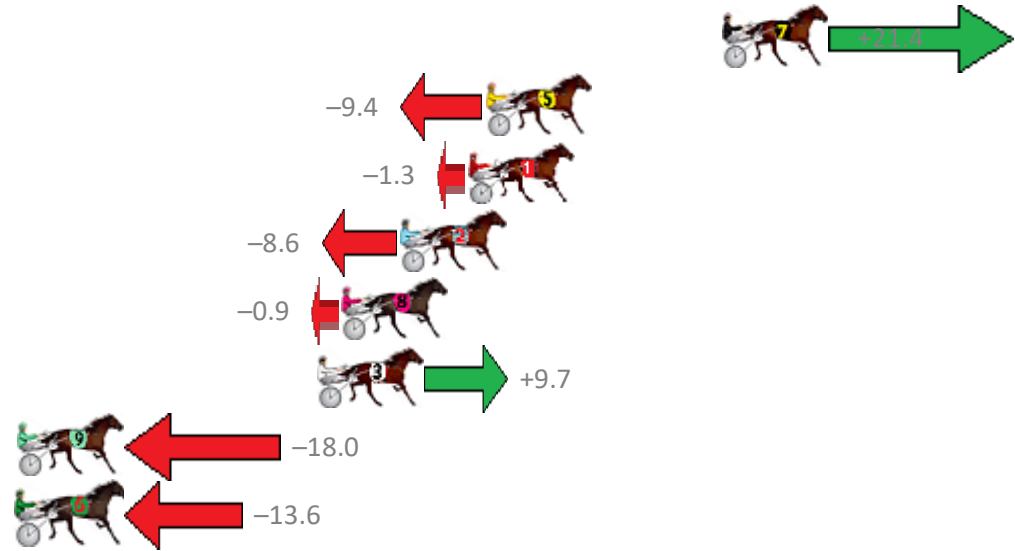

Albion Park Race 2 Distance 1660m

Friday, 28 September 2018

Gross Time: 1:58.40 MileRate: 1:54.80 LeadTime: 3.60s First Qtr: 27.10s Second Qtr: 29.80s Third Qtr: 28.80s Fourth Qtr: 29.10s

No Horse	Plc	Margin	Time	800Time (W)	400 Time (W)
7 OPONONIS BLISS	1	0.0m	1:58.40	56.35s (1)	29.10s (1)
5 CARDLESFROMHEAVEN	2	9.4m	1:59.08	58.58s (0)	29.75s (0)
1 VELOCE BELLA	3	10.1m	1:59.13	57.99s (0)	28.89s (1)
2 FAKEROCKNROLL	4	12.8m	1:59.33	58.52s (0)	29.45s (0)
8 PHOTOZEN	5	15.1m	1:59.50	57.97s (0)	28.98s (0)
3 MY MAGIC MERLIN	6	16.1m	1:59.57	57.20s (1)	28.70s (0)
9 JUST ROKIN	7	30.6m	2:00.63	59.20s (1)	29.99s (1)
6 CONTRARY COURAGE	8	30.8m	2:00.64	58.88s (1)	29.78s (2)

Finish Position and metres gained from 800m

Sectionals
Powered by

PJ Harness Analyser
Master harness racing with the power of sectionals
Owners, Trainers and Punters - Check out what's new at www.pjdata.com.au

The Racing Queensland Board (trading as Racing Queensland) and provider are not responsible for the completeness or accuracy of any of the information contained herein, and makes no representations about its suitability for any purpose.