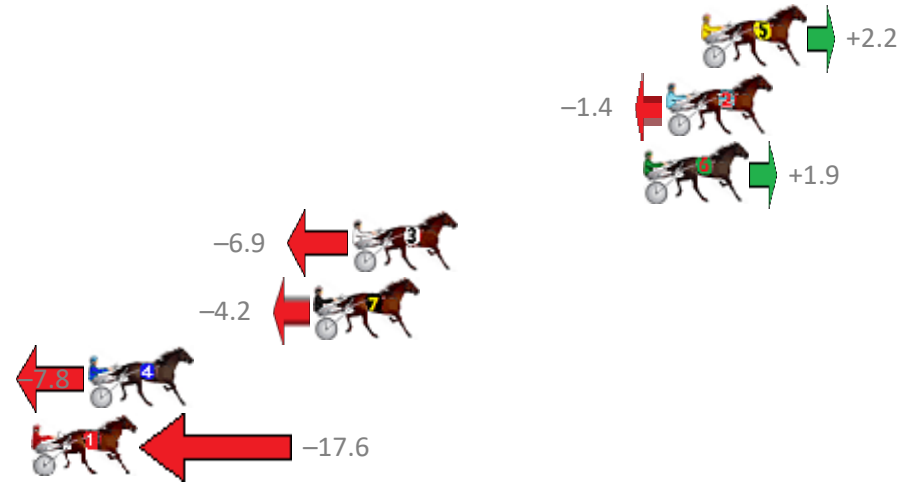

Finish Position and metres gained from 800m

Sectionals  
Powered by

**PJ Harness Analyser**  
Master harness racing with the power of sectionals  
Owners, Trainers and Punters - Check out what's new at [www.pjdata.com.au](http://www.pjdata.com.au)