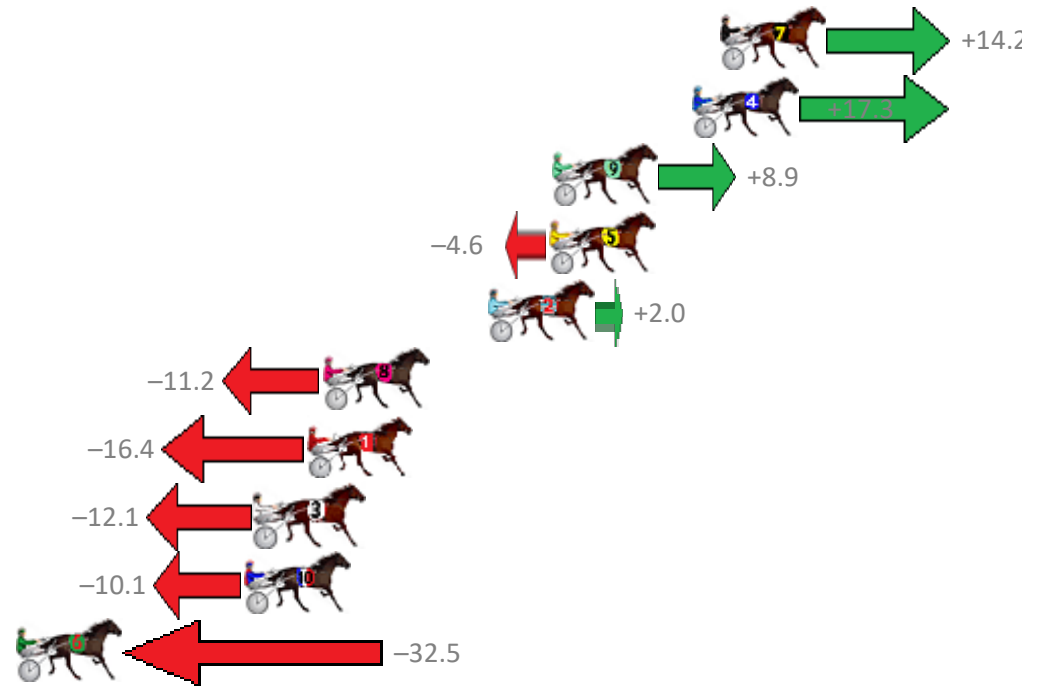

Albion Park Race 6 Distance 2138m

Friday, 28 September 2018

Gross Time: 2:34.90 MileRate: 1:56.60 LeadTime: 37.10s First Qtr: 29.50s Second Qtr: 30.00s Third Qtr: 29.30s Fourth Qtr: 29.00s

No Horse	Plc	Margin	Time	800Time (W)	400 Time (W)
7 LENNY THE LEGEND	1	0.0m	2:34.90	57.27s (2)	28.85s (2)
4 HARD TO HEAR	2	1.1m	2:34.98	57.04s (2)	28.63s (2)
9 DAPPER	3	6.7m	2:35.39	57.65s (1)	28.73s (2)
5 MAMMALS MAGIC	4	6.8m	2:35.39	58.64s (1)	29.49s (1)
2 OHOKA SQUIRE	5	9.2m	2:35.57	58.15s (1)	28.94s (1)
8 GOODTIME STRIDE	6	15.8m	2:36.05	59.12s (0)	29.83s (0)
1 SMILING ARMADA	7	16.4m	2:36.09	59.50s (0)	30.19s (0)
3 MACH SAM	8	18.5m	2:36.24	59.18s (1)	29.98s (1)
10 DOLLARBILL	9	18.9m	2:36.27	59.04s (0)	29.75s (0)
6 MAC SWEET	10	48.3m	2:38.40	60.67s (0)	31.18s (0)

Finish Position and metres gained from 800m

Sectionals
Powered by

PJ Harness Analyser
Master harness racing with the power of sectionals
Owners, Trainers and Punters - Check out what's new at www.pjdata.com.au

The Racing Queensland Board (trading as Racing Queensland) and provider are not responsible for the completeness or accuracy of any of the information contained herein, and makes no representations about its suitability for any purpose.