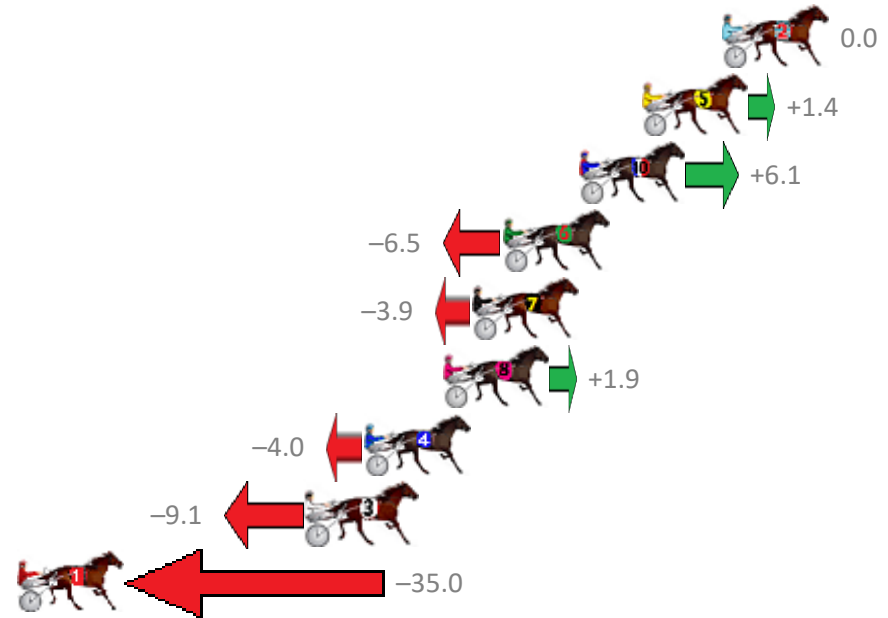

Albion Park Race 5 Distance 1660m

Friday, 28 September 2018

Gross Time: 2:00.10 MileRate: 1:56.40 LeadTime: 3.60s First Qtr: 28.20s Second Qtr: 31.60s Third Qtr: 28.70s Fourth Qtr: 28.00s

No Horse	Plc	Margin	Time	800Time (W)	400 Time (W)
2 ANN MATTGREGOR	1	0.0m	2:00.10	56.70s (0)	28.00s (0)
5 HAPPY FEELINGS	2	3.2m	2:00.32	56.60s (0)	27.92s (0)
10 ROYAL LINCOLN	3	5.7m	2:00.50	56.27s (1)	27.56s (3)
6 TOO GOOD FOR YOU	4	8.7m	2:00.71	57.16s (1)	28.55s (1)
7 FORTES IN FIDE	5	9.9m	2:00.79	56.98s (2)	28.47s (2)
8 TASSINI	6	11.1m	2:00.88	56.57s (0)	27.95s (1)
4 MODERNDAY FALCON	7	14.2m	2:01.09	56.98s (2)	28.45s (2)
3 JAKES ARK	8	16.5m	2:01.25	57.34s (1)	28.69s (1)
1 HUNTER RED	9	44.0m	2:03.18	59.18s (0)	30.41s (0)

Finish Position and metres gained from 800m

Sectionals
Powered by

PJ Harness Analyser
Master harness racing with the power of sectionals
Owners, Trainers and Punters - Check out what's new at www.pjdata.com.au

The Racing Queensland Board (trading as Racing Queensland) and provider are not responsible for the completeness or accuracy of any of the information contained herein, and makes no representations about its suitability for any purpose.