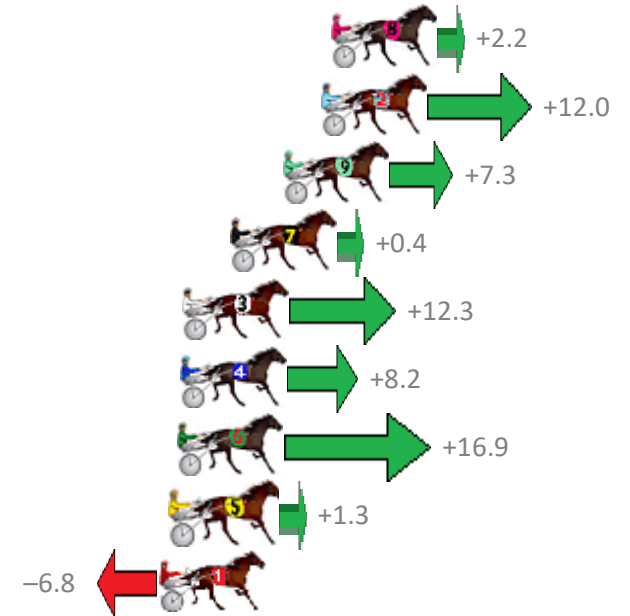

Redcliffe Race 1 Distance 2040m

Friday, 23 November 2018

Gross Time: 2:32.00 MileRate: 1:59.90 LeadTime: 31.50s First Qtr: 30.20s Second Qtr: 30.80s Third Qtr: 28.60s Fourth Qtr: 30.90s

No Horse	Plc	Margin	Time	800Time (W)	400 Time (W)
8 SKYFELLA CAM	1	0.0m	2:32.00	59.34s (1)	30.81s (1)
2 ELLIOTT BROMAC	2	0.4m	2:32.03	58.61s (1)	30.37s (2)
9 DOLLARBILL	3	1.9m	2:32.15	58.96s (0)	30.34s (0)
7 MACH SAM	4	4.0m	2:32.31	59.47s (0)	30.85s (0)
3 FRANKS FORTUNE	5	5.9m	2:32.46	58.59s (1)	30.27s (2)
4 PLATINUM ART	6	6.0m	2:32.46	58.89s (0)	30.36s (1)
6 HOT ROD HEAVEN	7	6.1m	2:32.47	58.24s (1)	29.92s (2)
5 WEEDONS EXPRESS	8	6.3m	2:32.49	59.40s (1)	30.82s (1)
1 EARL JUJON	9	6.8m	2:32.53	60.01s (0)	31.43s (0)

Finish Position and metres gained from 800m

Sectionals
Powered by

PJ Harness Analyser
Master harness racing with the power of sectionals
Owners, Trainers and Punters - Check out what's new at www.pjdata.com.au

The Racing Queensland Board (trading as Racing Queensland) and provider are not responsible for the completeness or accuracy of any of the information contained herein, and makes no representations about its suitability for any purpose.