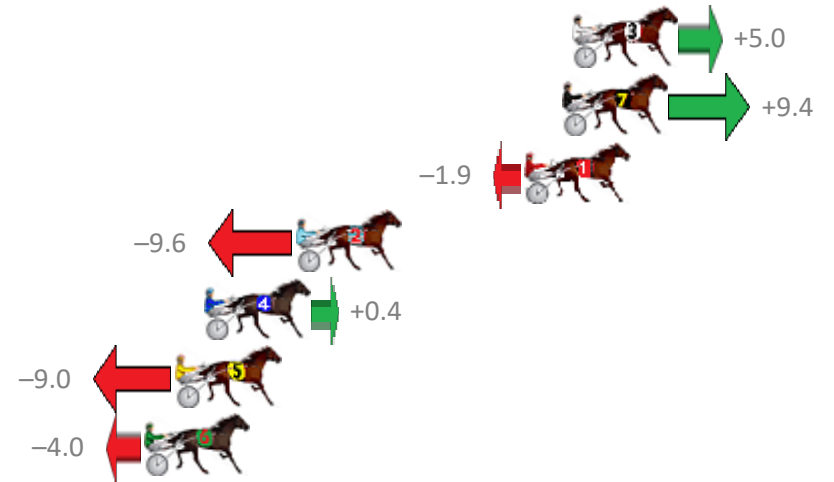

Redcliffe Race 6 Distance 1780m

Friday, 23 November 2018

Gross Time: 2:14.20 MileRate: 2:01.30 LeadTime: 11.90s First Qtr: 30.90s Second Qtr: 31.30s Third Qtr: 29.50s Fourth Qtr: 30.60s

No Horse	Plc	Margin	Time	800Time (W)	400 Time (W)
3 RAINBOW STYLING	1	0.0m	2:14.20	59.72s (0)	30.23s (0)
7 PROJECTILE	2	0.4m	2:14.23	59.39s (0)	29.93s (0)
1 SANTASTIC PRINCESS	3	1.9m	2:14.35	60.24s (0)	30.75s (0)
2 WILD ABOUT TOWN	4	11.0m	2:15.04	60.82s (1)	31.23s (1)
4 GIVE ME FIFTY	5	14.6m	2:15.32	60.07s (0)	30.62s (0)
5 SAND SAFARI	6	15.8m	2:15.41	60.78s (1)	31.24s (1)
6 MANWITHTHEESKI	7	17.0m	2:15.50	60.40s (1)	31.03s (2)

Finish Position and metres gained from 800m

Sectionals
Powered by

PJ Harness Analyser
Master harness racing with the power of sectionals
Owners, Trainers and Punters - Check out what's new at www.pjdata.com.au

The Racing Queensland Board (trading as Racing Queensland) and provider are not responsible for the completeness or accuracy of any of the information contained herein, and makes no representations about its suitability for any purpose.