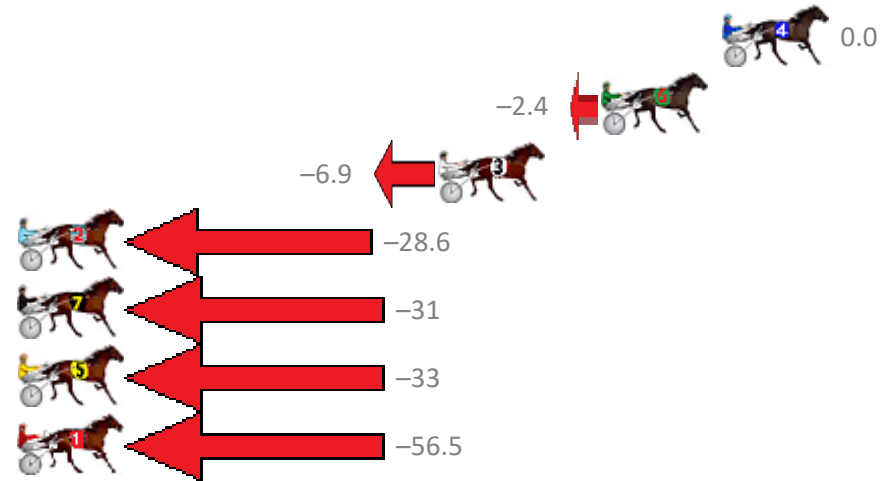

Redcliffe Race 3 Distance 2040m

Friday, 23 November 2018

Gross Time: 2:33.80 MileRate: 2:01.30 LeadTime: 32.10s First Qtr: 31.50s Second Qtr: 32.00s Third Qtr: 28.70s Fourth Qtr: 29.50s

No Horse	Plc	Margin	Time	800Time (W)	400 Time (W)
4 OOZINVILLE	1	0.0m	2:33.80	58.20s (0)	29.50s (0)
6 MY MAGIC MERLIN	2	4.8m	2:34.15	58.37s (1)	29.72s (1)
3 PARKLANE LASS	3	11.3m	2:34.63	58.70s (0)	29.77s (0)
2 VELUTI	4	36.4m	2:36.48	60.28s (1)	31.37s (1)
7 AROONA	5	44.1m	2:37.05	60.43s (1)	31.13s (1)
5 MAJOR TRALEE	6	46.9m	2:37.26	60.59s (0)	31.10s (0)
1 SAINT MARA	7	65.1m	2:38.60	62.31s (0)	32.86s (0)

Finish Position and metres gained from 800m

Sectionals
Powered by

PJ Harness Analyser
Master harness racing with the power of sectionals
Owners, Trainers and Punters - Check out what's new at www.pjdata.com.au

The Racing Queensland Board (trading as Racing Queensland) and provider are not responsible for the completeness or accuracy of any of the information contained herein, and makes no representations about its suitability for any purpose.