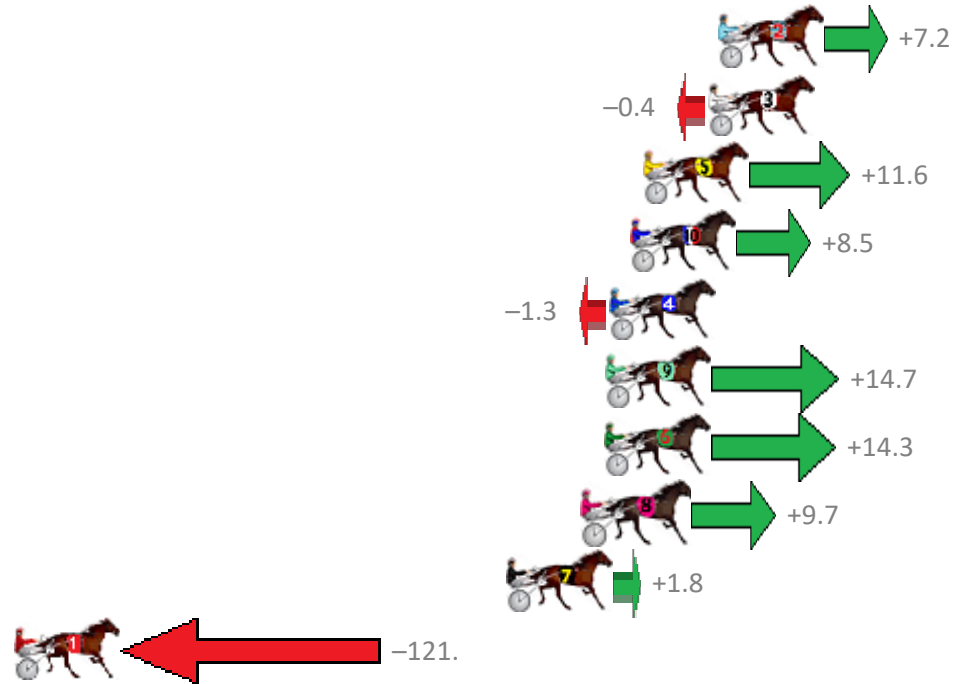

Redcliffe Race 2 Distance 1780m

Friday, 23 November 2018

Gross Time: 2:12.50 MileRate: 1:59.80 LeadTime: 11.30s First Qtr: 28.90s Second Qtr: 32.80s Third Qtr: 29.70s Fourth Qtr: 29.80s

No Horse	Plc	Margin	Time	800Time (W)	400 Time (W)
2 SPRINGFIELD SPIRIT	1	0.0m	2:12.50	58.96s (1)	29.31s (1)
3 IM FREE FALLING	2	0.4m	2:12.53	59.53s (0)	29.83s (0)
5 BONNIE JUJON	3	3.0m	2:12.72	58.64s (2)	29.90s (2)
10 BOB GAGE	4	3.5m	2:12.76	58.87s (1)	29.36s (2)
4 HAVANA MOON	5	4.3m	2:12.82	59.60s (1)	30.11s (1)
9 ALLNIGHT MLADY	6	4.5m	2:12.84	58.41s (0)	28.60s (3)
6 BIG BEAT	7	4.5m	2:12.84	58.44s (1)	29.00s (2)
8 MAHALO	8	5.3m	2:12.89	58.78s (0)	28.69s (2)
7 DAPPER	9	8.4m	2:13.13	59.37s (0)	29.01s (0)
1 JACKS AT THE BEACH	10	126.2m	2:21.90	68.54s (0)	37.82s (1)

Finish Position and metres gained from 800m

Sectionals
Powered by

PJ Harness Analyser
Master harness racing with the power of sectionals
Owners, Trainers and Punters - Check out what's new at www.pjdata.com.au

The Racing Queensland Board (trading as Racing Queensland) and provider are not responsible for the completeness or accuracy of any of the information contained herein, and makes no representations about its suitability for any purpose.