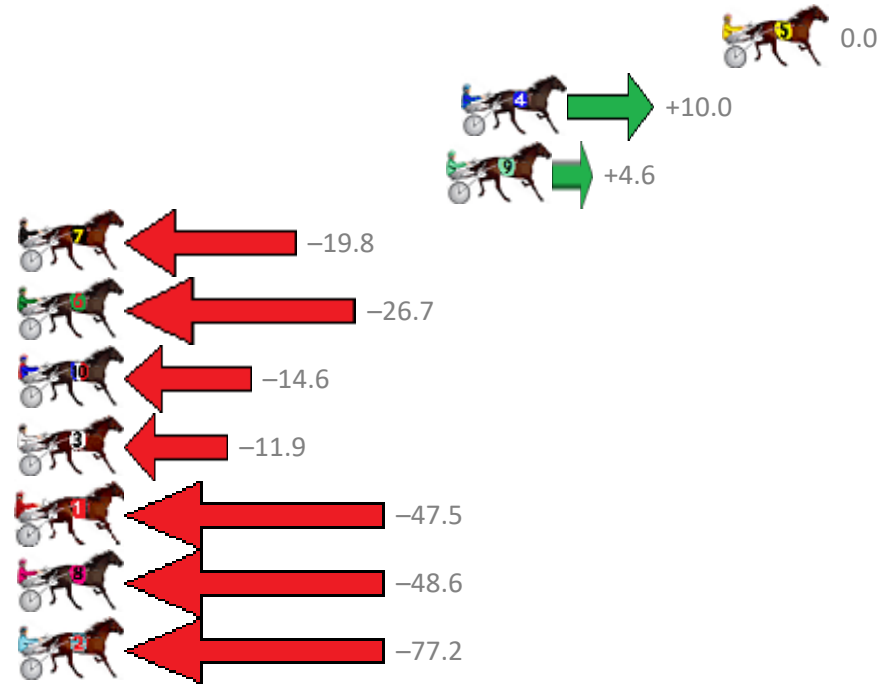

Redcliffe Race 4 Distance 2040m

Friday, 23 November 2018

Gross Time: 2:31.10 MileRate: 1:59.20 LeadTime: 32.10s First Qtr: 29.60s Second Qtr: 30.20s Third Qtr: 28.70s Fourth Qtr: 30.50s

No Horse	Plc	Margin	Time	800Time (W)	400 Time (W)
5 IM NORMA JEAN	1	0.0m	2:31.10	59.20s (0)	30.50s (0)
4 ALWAYS AT NIGHT	2	10.4m	2:31.89	58.46s (1)	29.02s (2)
9 TELL THE FUTURE	3	11.0m	2:31.94	58.86s (1)	29.45s (2)
7 SNAKES N LADDERS	4	29.0m	2:33.31	60.67s (0)	31.29s (0)
6 MAJOR CURRENCY	5	31.5m	2:33.50	61.18s (1)	32.08s (1)
10 TAP IT IN	6	35.0m	2:33.77	60.28s (0)	30.42s (1)
3 CHEYENNE WARRIOR	7	38.1m	2:34.01	60.08s (0)	30.64s (2)
1 LYNCHMAN	8	52.3m	2:35.09	62.72s (0)	33.39s (0)
8 OUR CHAMPION	9	59.4m	2:35.63	62.80s (1)	33.40s (1)
2 THE MIGHTY FALCON	10	92.6m	2:38.16	64.91s (0)	35.12s (0)

Finish Position and metres gained from 800m

Sectionals
Powered by

PJ Harness Analyser
Master harness racing with the power of sectionals
Owners, Trainers and Punters - Check out what's new at www.pjdata.com.au

The Racing Queensland Board (trading as Racing Queensland) and provider are not responsible for the completeness or accuracy of any of the information contained herein, and makes no representations about its suitability for any purpose.