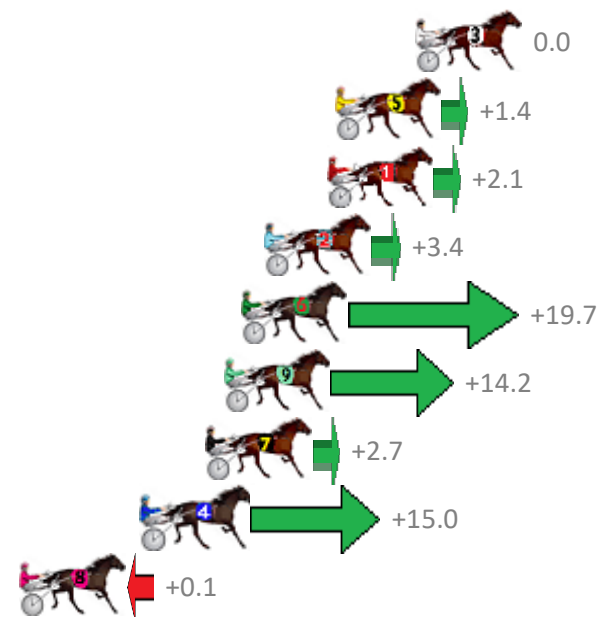

Redcliffe Race 5 Distance 1780m

Friday, 23 November 2018

Gross Time: 2:13.40 MileRate: 2:00.60 LeadTime: 11.40s First Qtr: 31.30s Second Qtr: 31.80s Third Qtr: 28.30s Fourth Qtr: 30.60s

No Horse	Plc	Margin	Time	800Time (W)	400 Time (W)
3 SMILING ARMADA	1	0.0m	2:13.40	58.90s (0)	30.60s (0)
5 LIVING GRAND	2	3.2m	2:13.64	58.80s (1)	30.49s (1)
1 ONE LAST ROLL	3	3.5m	2:13.67	58.75s (0)	30.44s (0)
2 VILLAGE CRUISER	4	6.0m	2:13.86	58.65s (1)	30.37s (1)
6 FEELINGFORAMIRACLE	5	6.9m	2:13.93	57.45s (1)	29.51s (2)
9 HE GETS IT	6	7.6m	2:13.98	57.85s (1)	29.59s (1)
7 DOOLITTLE DOOFY	7	8.3m	2:14.03	58.70s (0)	30.36s (0)
4 KEARNEY LANE	8	10.8m	2:14.23	57.80s (0)	30.37s (1)
8 HAPPY SCHNAPPS	9	15.7m	2:14.60	58.89s (1)	30.26s (0)

Finish Position and metres gained from 800m

Sectionals
Powered by

PJ Harness Analyser
Master harness racing with the power of sectionals
Owners, Trainers and Punters - Check out what's new at www.pjdata.com.au

The Racing Queensland Board (trading as Racing Queensland) and provider are not responsible for the completeness or accuracy of any of the information contained herein, and makes no representations about its suitability for any purpose.