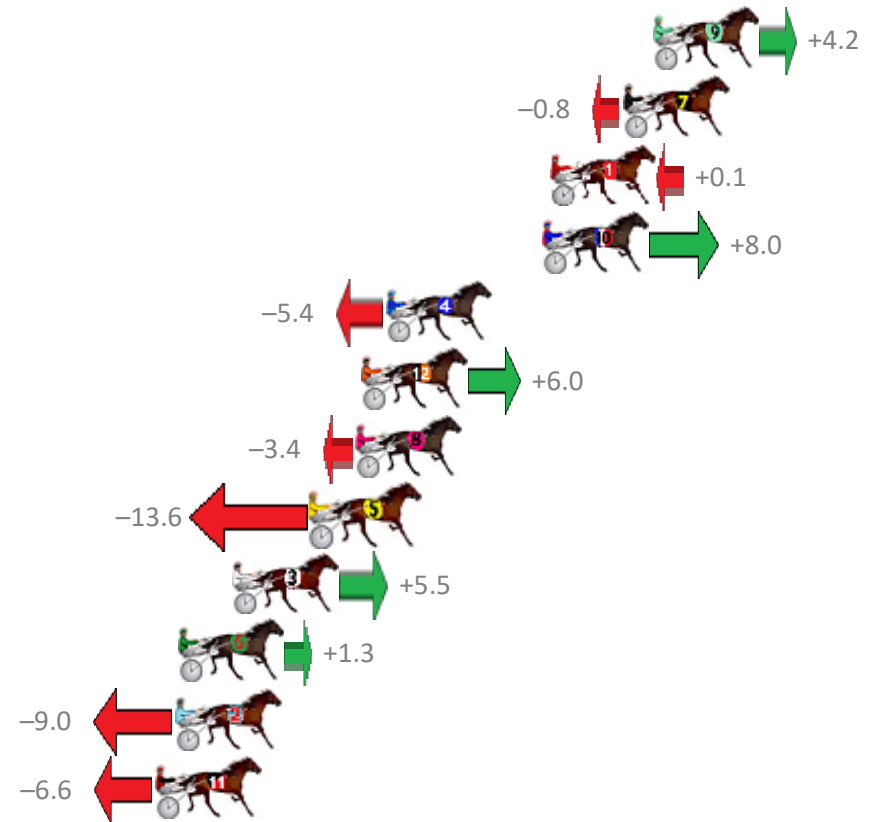

Albion Park Race 2 Distance 1660m

Thursday, 6 December 2018

Gross Time: 2:02.50 MileRate: 1:58.80 LeadTime: 3.40s First Qtr: 27.60s Second Qtr: 31.60s Third Qtr: 29.20s Fourth Qtr: 30.70s

No Horse	Plc	Margin	Time	800Time (W)	400 Time (W)
9 TRAIN WRECK	1	0.0m	2:02.50	59.59s (2)	30.50s (2)
7 JACKS GAMBIT	2	1.2m	2:02.59	59.96s (1)	30.78s (1)
1 PRIVATE JUJON	3	4.1m	2:02.81	59.89s (0)	30.66s (0)
10 TORQUE TO THE MAX	4	4.4m	2:02.84	59.30s (2)	30.45s (2)
4 WILD ABOUT TOWN	5	10.6m	2:03.31	60.30s (1)	30.93s (1)
12 ROYAL TAZ	6	11.6m	2:03.39	59.45s (2)	30.58s (2)
8 TOTAL DELIRIUM	7	11.8m	2:03.41	60.15s (0)	30.93s (0)
5 LEORYAN	8	13.6m	2:03.54	60.92s (0)	31.74s (0)
3 CHEYENNE WARRIOR	9	16.7m	2:03.78	59.49s (1)	30.26s (1)
6 MODERN THOUGHT	10	18.9m	2:03.95	59.80s (0)	30.35s (0)
2 THE MIGHTY FALCON	11	19.0m	2:03.96	60.57s (1)	31.15s (1)
11 DONOMOOR	12	19.8m	2:04.02	60.39s (0)	30.79s (0)

Finish Position and metres gained from 800m

Sectionals
Powered by

PJ Harness Analyser
Master harness racing with the power of sectionals
Owners, Trainers and Punters - Check out what's new at www.pjdata.com.au

The Racing Queensland Board (trading as Racing Queensland) and provider are not responsible for the completeness or accuracy of any of the information contained herein, and makes no representations about its suitability for any purpose.