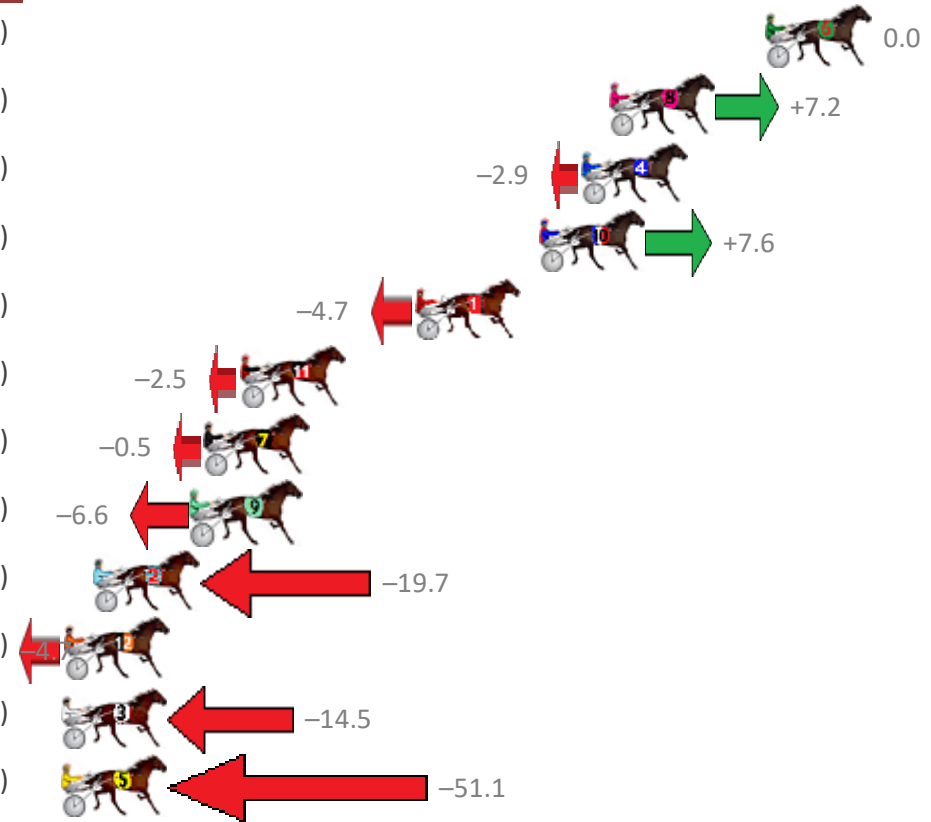

Albion Park Race 8 Distance 2138m

Thursday, 6 December 2018

Gross Time: 2:37.00 MileRate: 1:58.20 LeadTime: 37.70s First Qtr: 30.70s Second Qtr: 30.70s Third Qtr: 28.90s Fourth Qtr: 29.00s

No Horse	Plc	Margin	Time	800Time (W)	400 Time (W)
6 TED WEST	1	0.0m	2:37.00	57.90s (0)	29.00s (0)
8 MR MEDDLE	2	6.2m	2:37.45	57.38s (0)	28.38s (0)
4 DRIVE THE DREAM	3	7.3m	2:37.53	58.11s (0)	29.17s (0)
10 THE MUSE	4	9.0m	2:37.65	57.35s (2)	29.45s (1)
1 KURAHAUPO GAMBLER	5	13.9m	2:38.01	58.24s (0)	29.24s (0)
11 COMIGAL	6	20.9m	2:38.52	58.08s (0)	29.08s (0)
7 FIERY BLUE CHIP	7	22.3m	2:38.62	57.94s (2)	29.69s (2)
9 BELLIGERENCE	8	22.8m	2:38.65	58.38s (1)	29.35s (2)
2 CORPORAL LUNA	9	26.7m	2:38.94	59.33s (1)	30.07s (1)
12 RAESAWINNER	10	27.9m	2:39.02	58.24s (0)	29.47s (1)
3 LETHAL STAR	11	40.7m	2:39.95	58.95s (1)	30.57s (3)
5 DONNY JONES	12	62.5m	2:41.53	61.60s (1)	32.31s (1)

Finish Position and metres gained from 800m

Sectionals
Powered by

PJ Harness Analyser
Master harness racing with the power of sectionals
Owners, Trainers and Punters - Check out what's new at www.pjdata.com.au

The Racing Queensland Board (trading as Racing Queensland) and provider are not responsible for the completeness or accuracy of any of the information contained herein, and makes no representations about its suitability for any purpose.