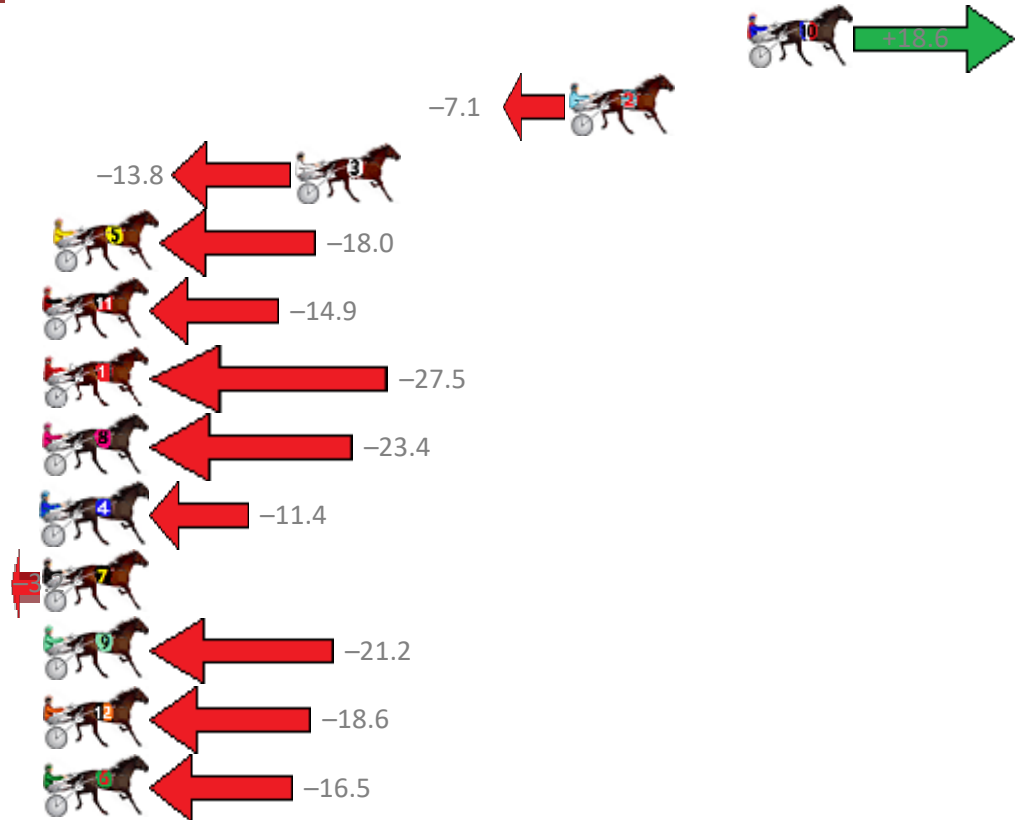

Albion Park Race 6 Distance 1660m

Thursday, 6 December 2018

Gross Time: 1:57.80 MileRate: 1:54.30 LeadTime: 3.40s First Qtr: 27.40s Second Qtr: 29.50s Third Qtr: 29.30s Fourth Qtr: 28.20s

No Horse	Plc	Margin	Time	800Time (W)	400 Time (W)
10 BLUE MOON RISING	1	0.0m	1:57.80	56.16s (1)	27.85s (2)
2 IM FREE FALLING	2	7.1m	1:58.30	58.01s (0)	28.70s (0)
3 FLASHING GOOD TIME	3	18.0m	1:59.07	58.49s (0)	29.12s (0)
5 JOHNNYCAKE	4	27.6m	1:59.75	58.79s (1)	29.41s (1)
11 COLOMBIAN GOLD	5	30.7m	1:59.96	58.57s (0)	29.28s (0)
1 VINNIE THE POET	6	31.9m	2:00.05	59.48s (1)	30.14s (1)
8 CHEYENNE AUTUMN	7	32.4m	2:00.08	59.18s (0)	29.74s (0)
4 DRUNK ARTIST	8	34.2m	2:00.21	58.32s (0)	29.53s (2)
7 SONNY ORLANDO	9	34.2m	2:00.21	57.73s (0)	29.22s (0)
9 MONTEREY JACK	10	35.6m	2:00.31	59.02s (1)	29.65s (1)
12 RITCHIE BEE	11	47.6m	2:01.16	58.84s (1)	30.10s (1)
6 GLASSCUTTERSPIRIT	12	50.3m	2:01.35	58.69s (1)	30.12s (2)

Finish Position and metres gained from 800m

Sectionals
Powered by

PJ Harness Analyser
Master harness racing with the power of sectionals
Owners, Trainers and Punters - Check out what's new at www.pjdata.com.au

The Racing Queensland Board (trading as Racing Queensland) and provider are not responsible for the completeness or accuracy of any of the information contained herein, and makes no representations about its suitability for any purpose.