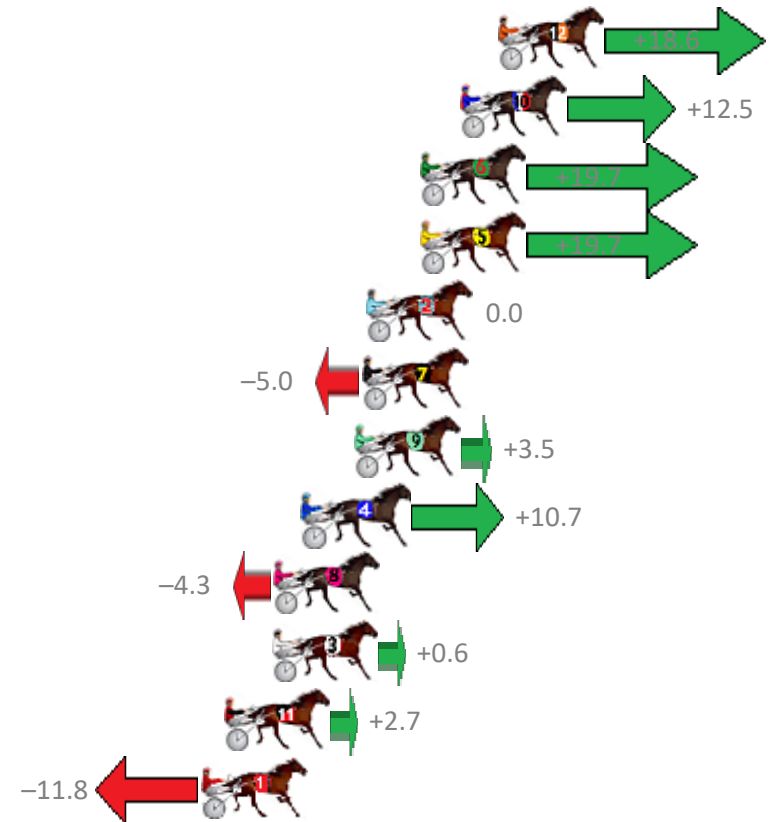

Albion Park Race 7 Distance 2138m

Thursday, 6 December 2018

Gross Time: 2:39.60 MileRate: 2:00.10 LeadTime: 37.40s First Qtr: 31.20s Second Qtr: 31.90s Third Qtr: 28.90s Fourth Qtr: 30.20s

No Horse	Plc	Margin	Time	800Time (W)	400 Time (W)
12 ADRIFT	1	0.0m	2:39.60	57.73s (1)	29.49s (2)
10 DOLLARBILL	2	1.5m	2:39.71	58.18s (1)	29.21s (1)
6 OHOKA COOPER	3	3.1m	2:39.83	57.64s (0)	28.95s (1)
5 IMA KENNEDY TWO	4	3.1m	2:39.83	57.64s (1)	29.35s (2)
2 BOB GAGE	5	5.2m	2:39.99	59.10s (1)	30.15s (1)
7 CHIRPY CHUCKLES	6	5.4m	2:40.01	59.47s (1)	30.58s (1)
9 FIRE AND ICE	7	5.7m	2:40.03	58.84s (0)	29.92s (0)
4 SPONDOOLEY	8	7.7m	2:40.18	58.31s (0)	29.42s (0)
8 ONE MANS PASS	9	8.9m	2:40.27	59.42s (0)	30.48s (0)
3 OUR BUSCEMI	10	9.0m	2:40.28	59.06s (1)	30.12s (1)
11 MACH SAM	11	10.9m	2:40.42	58.90s (0)	30.00s (0)
1 HERITAGE BEACH	12	11.8m	2:40.49	59.97s (0)	31.09s (0)

Finish Position and metres gained from 800m

Sectionals
Powered by

PJ Harness Analyser
Master harness racing with the power of sectionals
Owners, Trainers and Punters - Check out what's new at www.pjdata.com.au

The Racing Queensland Board (trading as Racing Queensland) and provider are not responsible for the completeness or accuracy of any of the information contained herein, and makes no representations about its suitability for any purpose.