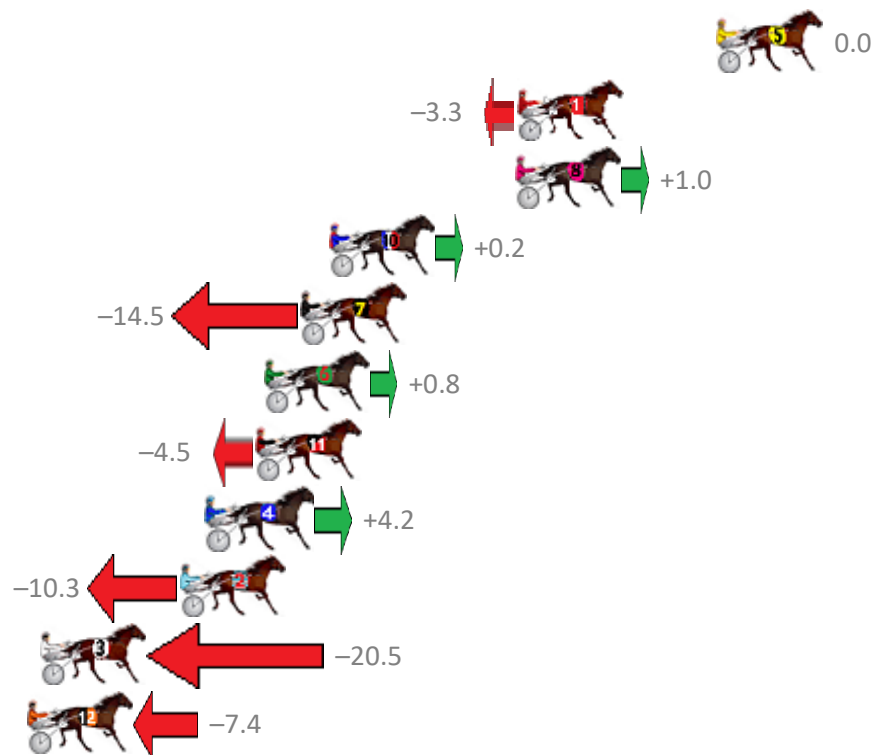

Albion Park Race 3 Distance 1660m

Thursday, 6 December 2018

Gross Time: 2:01.80 MileRate: 1:58.10 LeadTime: 3.40s First Qtr: 27.90s Second Qtr: 32.50s Third Qtr: 29.10s Fourth Qtr: 28.90s

No Horse	Plc	Margin	Time	800Time (W)	400 Time (W)
5 JUST TOMMY	1	0.0m	2:01.80	58.00s (0)	28.90s (0)
1 NON PASSARE	2	7.9m	2:02.37	58.24s (0)	29.04s (0)
8 GOTOHEMOON	3	8.0m	2:02.38	57.93s (0)	28.73s (0)
10 MY MAGIC MERLIN	4	15.4m	2:02.91	57.99s (1)	29.42s (2)
7 PARKLANE LASS	5	16.5m	2:02.99	59.05s (1)	29.80s (1)
6 MAJORESS JUJON	6	18.0m	2:03.10	57.94s (0)	28.80s (0)
11 THANKHEAVNFORGIRLS	7	18.3m	2:03.12	58.33s (0)	29.17s (0)
4 COAST WARNING	8	20.2m	2:03.26	57.70s (1)	29.39s (1)
2 VELUTI	9	21.3m	2:03.34	58.75s (1)	29.80s (1)
3 IMPETUOSO	10	26.9m	2:03.74	59.49s (1)	30.57s (2)
12 KYLIE BROMAC	11	27.4m	2:03.78	58.54s (1)	29.98s (2)

Finish Position and metres gained from 800m

Sectionals
Powered by

PJ Harness Analyser
Master harness racing with the power of sectionals
Owners, Trainers and Punters - Check out what's new at www.pjdata.com.au

The Racing Queensland Board (trading as Racing Queensland) and provider are not responsible for the completeness or accuracy of any of the information contained herein, and makes no representations about its suitability for any purpose.