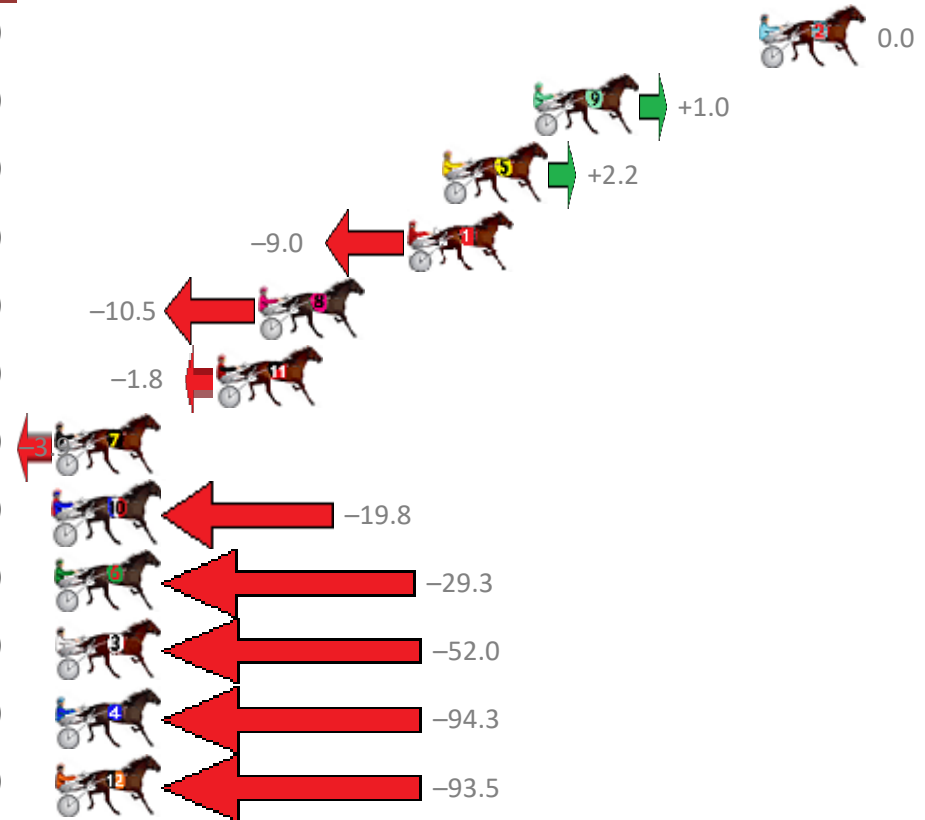

Albion Park Race 1 Distance 1660m

Thursday, 6 December 2018

Gross Time: 2:01.30 MileRate: 1:57.60 LeadTime: 3.50s First Qtr: 29.20s Second Qtr: 30.70s Third Qtr: 29.60s Fourth Qtr: 28.30s

No Horse	Plc	Margin	Time	800Time (W)	400 Time (W)
2 HEADWIN	1	0.0m	2:01.30	57.90s (0)	28.30s (0)
9 COWGIRLCHICK	2	9.0m	2:01.94	57.83s (1)	28.72s (1)
5 LITTLE ARROWS	3	12.6m	2:02.19	57.74s (1)	28.53s (2)
1 KWASII	4	14.0m	2:02.29	58.55s (0)	28.75s (0)
8 GIGANTIC JASPER	5	19.9m	2:02.71	58.66s (0)	28.83s (0)
11 FUTURE FUN	6	21.6m	2:02.83	58.03s (1)	28.84s (2)
7 SISTER FEELGOOD	7	28.5m	2:03.32	58.18s (0)	28.45s (1)
10 OURKYMBEAU	8	34.4m	2:03.73	59.33s (0)	29.38s (0)
6 DOWNTOWN LUCCA	9	48.5m	2:04.73	60.02s (0)	30.23s (2)
3 CURRUMBINKID	10	57.8m	2:05.39	61.66s (1)	31.17s (1)
4 SAINT MARA	11	95.3m	2:08.04	64.72s (1)	34.12s (1)
12 BAMBOLE NERE	12	118.1m	2:09.66	64.67s (1)	35.11s (3)

Finish Position and metres gained from 800m

Sectionals
Powered by

PJ Harness Analyser
Master harness racing with the power of sectionals
Owners, Trainers and Punters - Check out what's new at www.pjdata.com.au

The Racing Queensland Board (trading as Racing Queensland) and provider are not responsible for the completeness or accuracy of any of the information contained herein, and makes no representations about its suitability for any purpose.