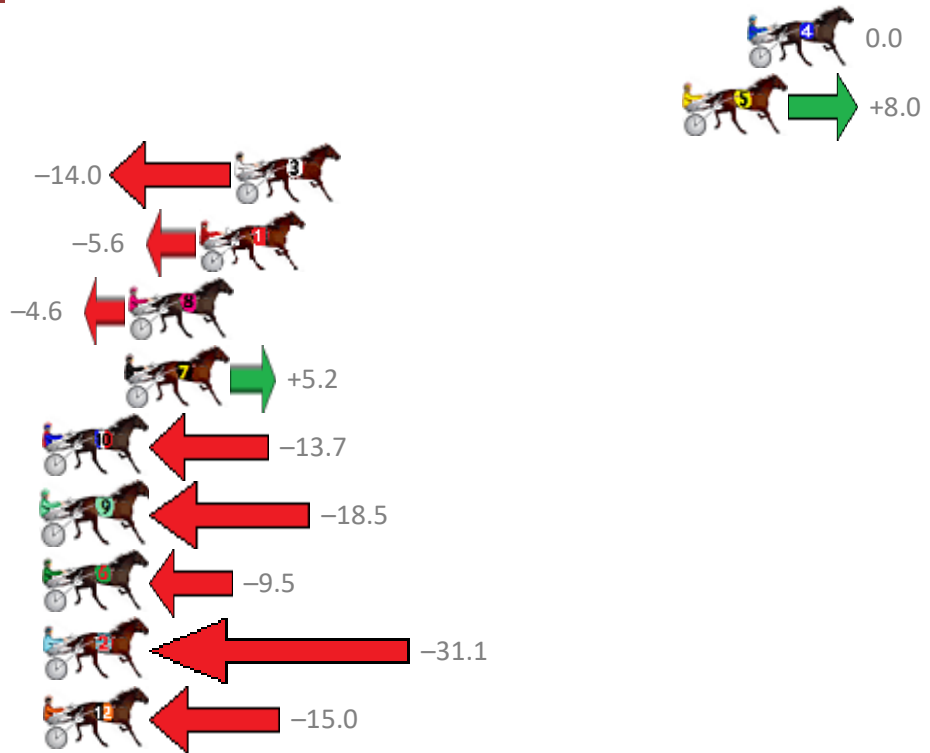

Albion Park Race 4 Distance 1660m

Thursday, 6 December 2018

Gross Time: 1:59.60 MileRate: 1:55.90 LeadTime: 3.50s First Qtr: 28.30s Second Qtr: 30.50s Third Qtr: 28.00s Fourth Qtr: 29.30s

No Horse	Plc	Margin	Time	800Time (W)	400 Time (W)
4 ULTIMATE RISK	1	0.0m	1:59.60	57.30s (0)	29.30s (0)
5 KEARNEY LANE	2	2.6m	1:59.79	56.73s (1)	28.95s (2)
3 DOOLITTLE DOOFY	3	20.4m	2:01.09	58.30s (1)	30.12s (1)
1 MISSINMEMATE	4	21.8m	2:01.20	57.70s (0)	29.45s (1)
8 ARK PATROL	5	24.6m	2:01.40	57.63s (1)	29.58s (2)
7 SWAFFHAM WATER	6	24.8m	2:01.42	56.93s (1)	28.92s (1)
10 DOOLITTLE DANDY	7	29.3m	2:01.75	58.28s (1)	30.26s (2)
9 ONE TO TANGO	8	30.5m	2:01.83	58.63s (0)	30.41s (1)
6 OUR CHAMPION	9	30.7m	2:01.85	57.98s (0)	29.85s (0)
2 SOPHIES PRIDE	10	37.5m	2:02.35	59.53s (0)	31.02s (0)
12 SIR SEMPER FIDELIS	11	40.2m	2:02.54	58.37s (1)	30.19s (2)

Finish Position and metres gained from 800m

Sectionals
Powered by

PJ Harness Analyser
Master harness racing with the power of sectionals
Owners, Trainers and Punters - Check out what's new at www.pjdata.com.au

The Racing Queensland Board (trading as Racing Queensland) and provider are not responsible for the completeness or accuracy of any of the information contained herein, and makes no representations about its suitability for any purpose.