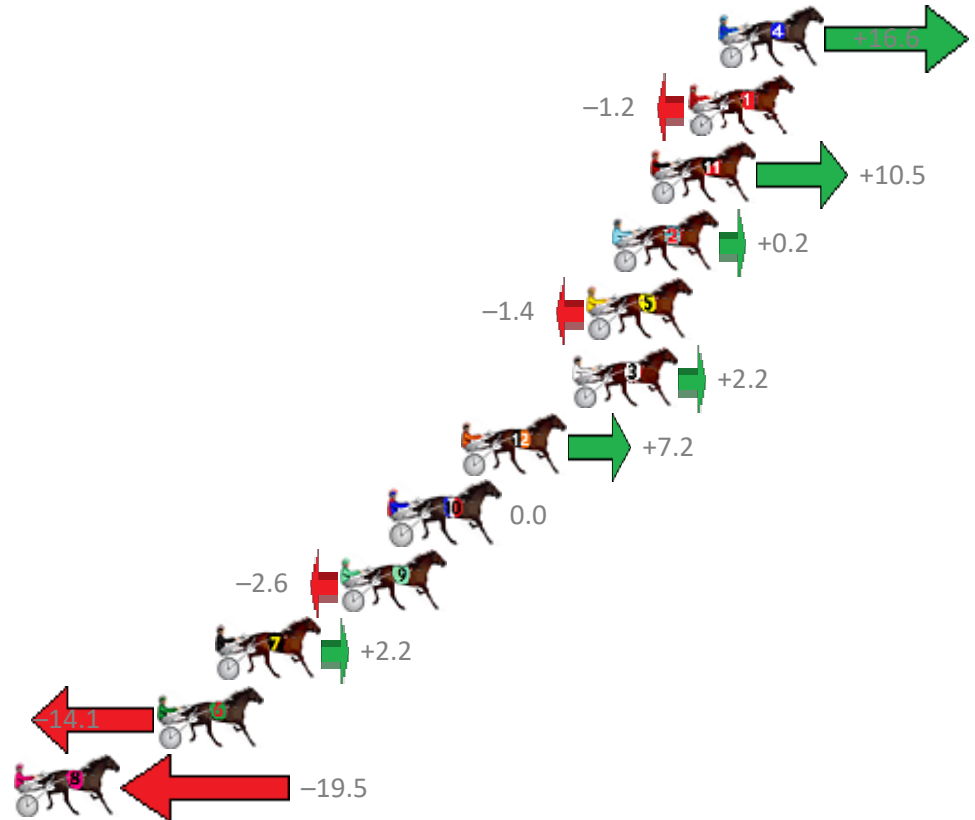

Albion Park Race 5 Distance 1660m

Thursday, 6 December 2018

Gross Time: 2:01.20 MileRate: 1:57.50 LeadTime: 3.60s First Qtr: 28.10s Second Qtr: 30.40s Third Qtr: 28.90s Fourth Qtr: 30.20s

No Horse	Plc	Margin	Time	800Time (W)	400 Time (W)
4 SAMMARI	1	0.0m	2:01.20	57.87s (1)	28.98s (2)
1 WRITEABOUTCHELSEA	2	1.2m	2:01.29	59.19s (0)	30.29s (0)
11 BACK PAGE NEWS	3	2.7m	2:01.40	58.32s (2)	29.54s (2)
2 ANNAS BEST	4	4.2m	2:01.52	59.09s (0)	30.20s (0)
5 TASCOTT LADY	5	5.2m	2:01.59	59.20s (1)	30.37s (1)
3 SHERIFF JUJON	6	5.8m	2:01.64	58.94s (1)	30.08s (1)
12 OUR PEPPERJACK	7	10.2m	2:01.97	58.57s (0)	29.60s (1)
10 RED LUCK	8	13.0m	2:02.18	59.10s (0)	30.20s (0)
9 TAFFY BOY	9	15.0m	2:02.33	59.29s (1)	30.38s (1)
7 FAMOUS SHOES	10	20.0m	2:02.71	58.94s (2)	29.79s (1)
6 TELL THE FUTURE	11	22.3m	2:02.88	60.14s (2)	31.37s (2)
8 LETHAL PROMISE	12	28.1m	2:03.32	60.54s (0)	31.69s (0)

Finish Position and metres gained from 800m

Sectionals
Powered by

PJ Harness Analyser
Master harness racing with the power of sectionals
Owners, Trainers and Punters - Check out what's new at www.pjdata.com.au

The Racing Queensland Board (trading as Racing Queensland) and provider are not responsible for the completeness or accuracy of any of the information contained herein, and makes no representations about its suitability for any purpose.