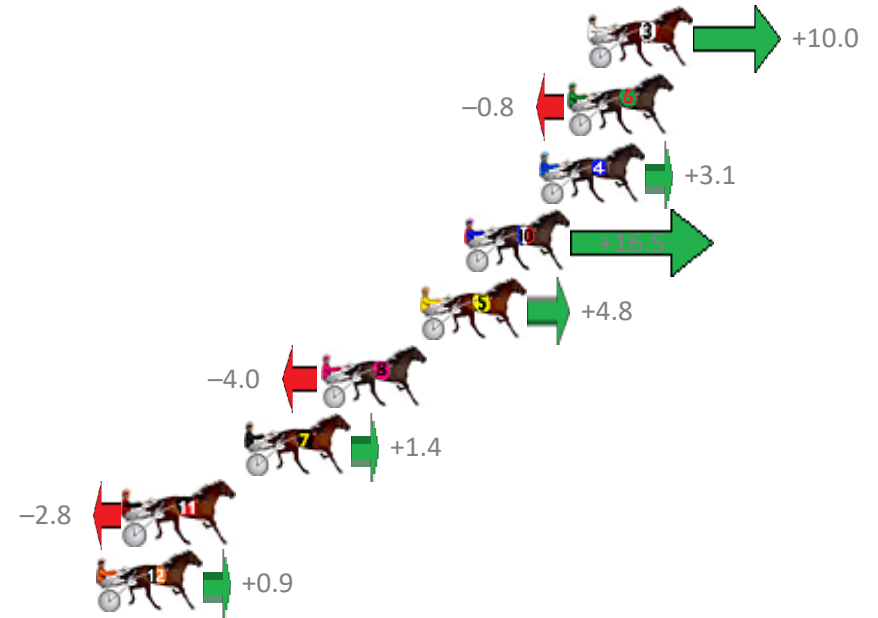

Albion Park Race 3 Distance 1660m

Tuesday, 11 December 2018

Gross Time: 1:59.80 MileRate: 1:56.10 LeadTime: 3.50s First Qtr: 27.30s Second Qtr: 30.30s Third Qtr: 28.90s Fourth Qtr: 29.80s

No Horse	Plc	Margin	Time	800Time (W)	400 Time (W)
3 CAESARS ASTRUM	1	0.0m	1:59.80	57.97s (0)	29.05s (0)
6 FLASH UNDER FIRE	2	0.8m	1:59.86	58.76s (0)	29.86s (0)
4 LOTS MORE GRINS	3	1.9m	1:59.94	58.47s (0)	29.58s (0)
10 MISSINMEMATE	4	4.9m	2:00.17	57.49s (0)	28.87s (3)
5 ROCKNROLL PROMISE	5	6.6m	2:00.29	58.35s (1)	29.56s (1)
8 REGAL NIGHTSHADE	6	10.6m	2:00.59	58.99s (1)	30.17s (1)
7 PLATINUM ART	7	13.6m	2:00.81	58.60s (0)	29.67s (0)
11 GOOD BOY OLIVER	8	18.4m	2:01.17	58.91s (1)	30.02s (2)
12 ELFONZO	9	19.5m	2:01.25	58.63s (1)	30.52s (2)

Finish Position and metres gained from 800m

Sectionals
Powered by

PJ Harness Analyser
Master harness racing with the power of sectionals
Owners, Trainers and Punters - Check out what's new at www.pjdata.com.au

The Racing Queensland Board (trading as Racing Queensland) and provider are not responsible for the completeness or accuracy of any of the information contained herein, and makes no representations about its suitability for any purpose.