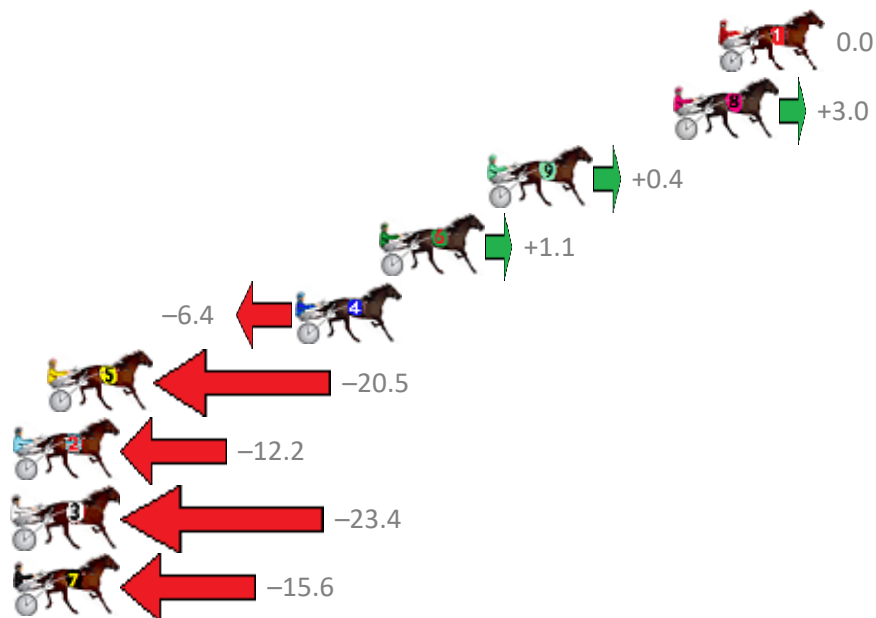

Albion Park Race 2 Distance 2138m

Tuesday, 11 December 2018

Gross Time: 2:35.30 MileRate: 1:56.90 LeadTime: 37.90s First Qtr: 29.20s Second Qtr: 29.70s Third Qtr: 29.30s Fourth Qtr: 29.20s

No Horse	Plc	Margin	Time	800Time (W)	400 Time (W)
1 LEFT A TERROR	1	0.0m	2:35.30	58.50s (0)	29.20s (0)
8 GODDESS JUJON	2	1.8m	2:35.43	58.28s (0)	28.98s (0)
9 MONTANA CHIEF	3	9.2m	2:35.97	58.47s (0)	29.13s (0)
6 GIZZMO	4	13.5m	2:36.29	58.42s (0)	29.11s (0)
4 ITZ MAJOR LOOK	5	16.8m	2:36.53	58.97s (1)	29.59s (2)
5 LETS DIG IT	6	26.7m	2:37.25	60.00s (1)	30.59s (1)
2 ROLL ONA RAINBOW	7	31.6m	2:37.61	59.39s (0)	30.08s (0)
3 FEELINGFORARAINBOW	8	38.6m	2:38.12	60.21s (1)	30.85s (1)
7 BANBURN	9	40.4m	2:38.25	59.64s (1)	30.67s (2)

Finish Position and metres gained from 800m

Sectionals
Powered by

PJ Harness Analyser
Master harness racing with the power of sectionals
Owners, Trainers and Punters - Check out what's new at www.pjdata.com.au

The Racing Queensland Board (trading as Racing Queensland) and provider are not responsible for the completeness or accuracy of any of the information contained herein, and makes no representations about its suitability for any purpose.