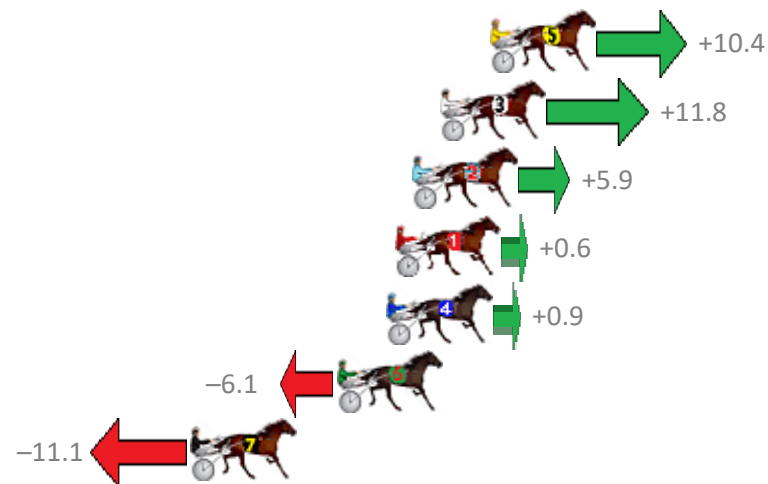

Albion Park Race 4 Distance 1660m

Tuesday, 11 December 2018

Gross Time: 1:58.50   MileRate: 1:54.90   LeadTime: 3.40s   First Qtr: 26.80s   Second Qtr: 30.40s   Third Qtr: 28.40s   Fourth Qtr: 29.50s

No Horse	Plc	Margin	Time	800Time (W)	400 Time (W)
5 CANKICKATARGET	1	0.0m	1:58.50	57.15s (1)	28.76s (1)
3 COLD IDEAL	2	2.0m	1:58.65	57.05s (0)	28.67s (0)
2 KOTARE YORK	3	3.1m	1:58.73	57.47s (0)	29.08s (0)
1 IMTHE GOLDEN CHILD	4	3.8m	1:58.78	57.86s (0)	29.47s (0)
4 ANOTHER BROADWAY	5	4.1m	1:58.80	57.83s (1)	29.39s (1)
6 EXCEPTIONAL MACH	6	6.1m	1:58.95	58.34s (0)	29.95s (0)
7 MAJESTIC MAJOR	7	11.9m	1:59.38	58.70s (1)	30.27s (1)

Finish Position and metres gained from 800m

Sectionals
Powered by

PJ Harness Analyser
Master harness racing with the power of sectionals
Owners, Trainers and Punters - Check out what's new at www.pjdata.com.au

The Racing Queensland Board (trading as Racing Queensland) and provider are not responsible for the completeness or accuracy of any of the information contained herein, and makes no representations about its suitability for any purpose.