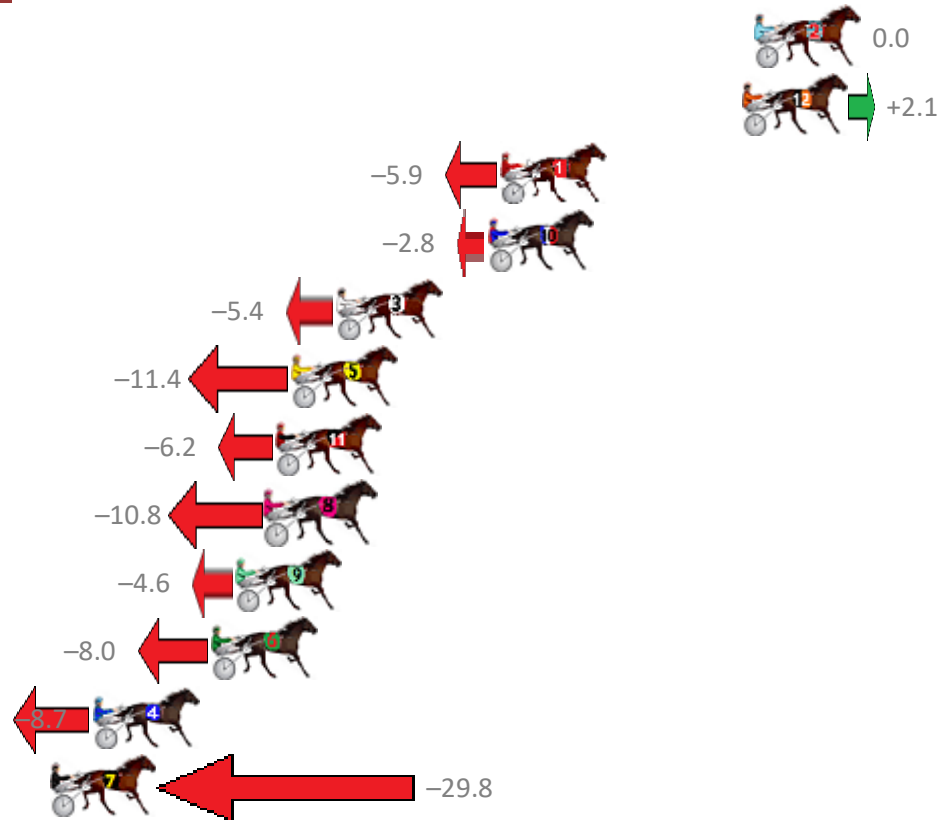

Albion Park Race 7 Distance 1660m

Tuesday, 11 December 2018

Gross Time: 1:58.70 MileRate: 1:55.10 LeadTime: 3.40s First Qtr: 28.40s Second Qtr: 31.90s Third Qtr: 27.80s Fourth Qtr: 27.20s

No Horse	Plc	Margin	Time	800Time (W)	400 Time (W)
2 TOM ME GUN	1	0.0m	1:58.70	55.00s (0)	27.20s (0)
12 MARK OF INTEGRITY	2	0.5m	1:58.73	54.86s (1)	27.19s (1)
1 OASIS DREAM	3	10.1m	1:59.39	55.41s (0)	27.52s (0)
10 MARETTI	4	10.6m	1:59.42	55.19s (2)	27.51s (2)
3 RANFURLY RULZ	5	16.6m	1:59.83	55.37s (1)	27.59s (1)
5 HEZ RAZOR SHARP	6	18.4m	1:59.95	55.78s (1)	28.06s (1)
11 CIRCLE LINE	7	19.0m	1:59.99	55.43s (2)	27.72s (2)
8 PRECIOUS CULLEN	8	19.4m	2:00.02	55.74s (0)	27.77s (0)
9 CASINO GRIN	9	20.6m	2:00.10	55.32s (1)	27.54s (1)
6 FRENCH GLOBE	10	21.6m	2:00.17	55.55s (0)	27.53s (0)
4 HARD TO HEAR	11	26.3m	2:00.49	55.60s (2)	27.89s (2)
7 JUSTARUMOUR	12	60.4m	2:02.81	57.05s (0)	29.09s (0)

Finish Position and metres gained from 800m

Sectionals
Powered by

PJ Harness Analyser
Master harness racing with the power of sectionals
Owners, Trainers and Punters - Check out what's new at www.pjdata.com.au

The Racing Queensland Board (trading as Racing Queensland) and provider are not responsible for the completeness or accuracy of any of the information contained herein, and makes no representations about its suitability for any purpose.