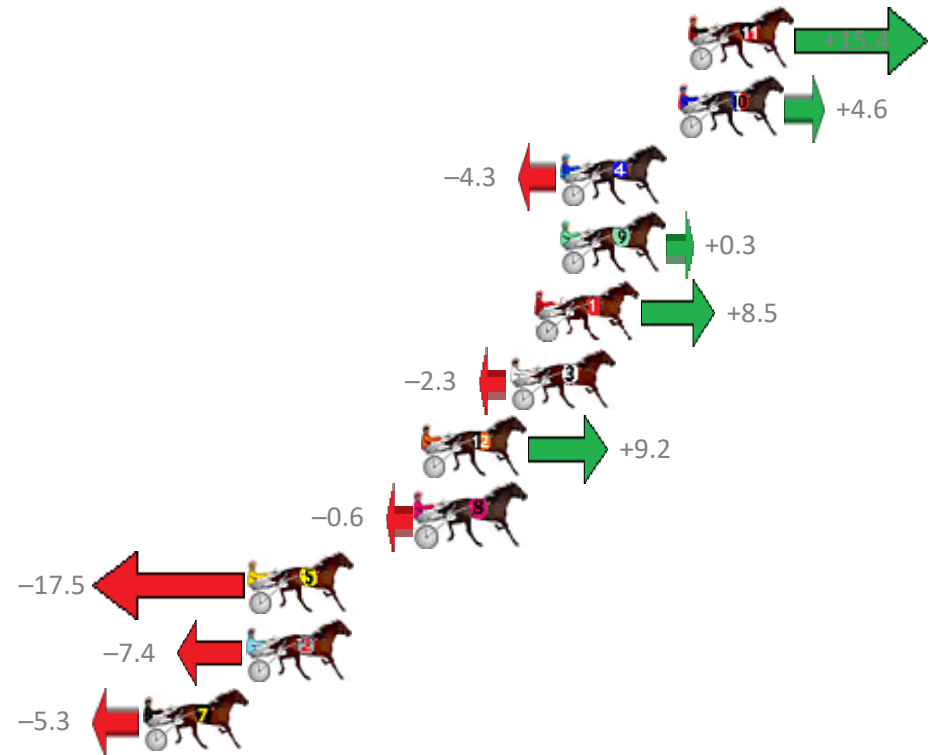

Albion Park Race 8 Distance 1660m

Tuesday, 11 December 2018

Gross Time: 1:58.90 MileRate: 1:55.20 LeadTime: 3.50s First Qtr: 27.50s Second Qtr: 29.90s Third Qtr: 28.90s Fourth Qtr: 29.10s

No Horse	Plc	Margin	Time	800Time (W)	400 Time (W)
11 LENNY THE LEGEND	1	0.0m	1:58.90	56.88s (1)	28.31s (1)
10 DANCE FOR GLORY	2	0.4m	1:58.93	57.67s (2)	29.13s (2)
4 THE BOYS GNP	3	5.1m	1:59.27	58.31s (1)	29.38s (1)
9 RUATO BAY	4	5.1m	1:59.27	57.98s (1)	29.05s (1)
1 LANCELOT BROMAC	5	6.1m	1:59.34	57.38s (0)	28.29s (0)
3 TOOK YOUR TIME	6	7.1m	1:59.42	58.17s (0)	29.09s (0)
12 MAGOOGAN	7	10.6m	1:59.67	57.33s (1)	28.71s (1)
8 IMA SEA STORM	8	10.8m	1:59.69	58.04s (1)	29.49s (2)
5 SOMEROSSESOMEWHERE	9	17.5m	2:00.17	59.27s (0)	30.17s (0)
2 NEWMERELLA SHARKIE	10	17.6m	2:00.18	58.54s (0)	29.46s (0)
7 VADER	11	21.7m	2:00.48	58.38s (2)	29.75s (2)

Finish Position and metres gained from 800m

Sectionals
Powered by

PJ Harness Analyser
Master harness racing with the power of sectionals
Owners, Trainers and Punters - Check out what's new at www.pjdata.com.au

The Racing Queensland Board (trading as Racing Queensland) and provider are not responsible for the completeness or accuracy of any of the information contained herein, and makes no representations about its suitability for any purpose.