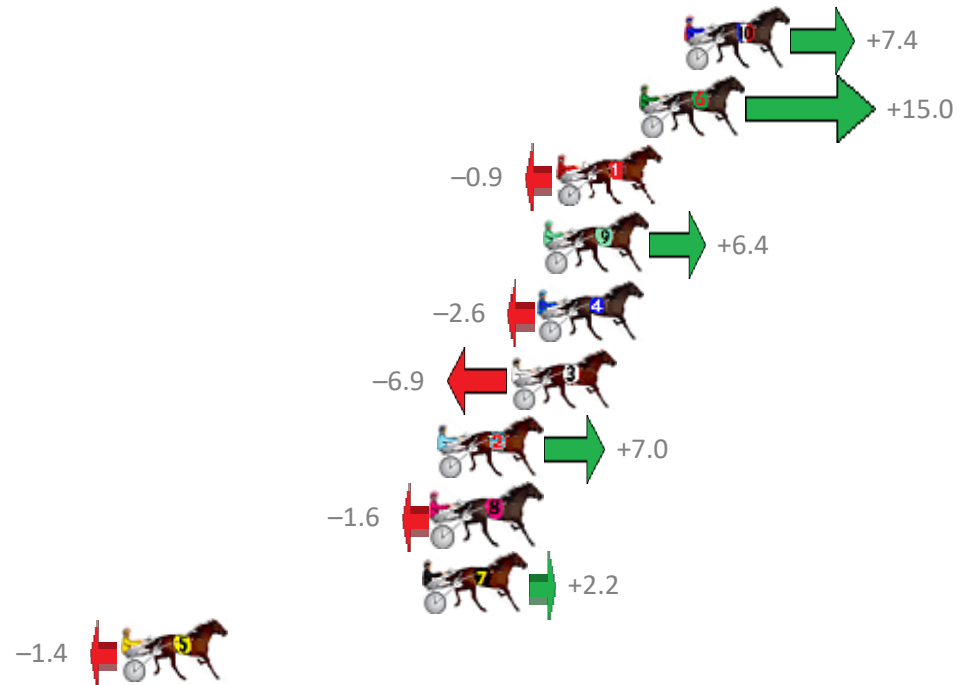

Albion Park Race 5 Distance 2138m

Tuesday, 11 December 2018

Gross Time: 2:36.80 MileRate: 1:58.00 LeadTime: 38.00s First Qtr: 30.60s Second Qtr: 31.30s Third Qtr: 28.80s Fourth Qtr: 28.10s

No Horse	Plc	Margin	Time	800Time (W)	400 Time (W)
10 WHISKEY BLAZE	1	0.0m	2:36.80	56.37s (1)	27.68s (1)
6 FAT PROPHET	2	1.8m	2:36.93	55.83s (0)	26.91s (0)
1 FRANKS FORTUNE	3	5.1m	2:37.16	56.96s (0)	28.08s (0)
9 STIRLING WILLIAM	4	5.6m	2:37.19	56.44s (1)	27.72s (1)
4 POLISHED ROCKS	5	5.8m	2:37.21	57.08s (1)	28.42s (1)
3 BETTOR BE LUCKY	6	6.9m	2:37.28	57.39s (0)	28.58s (0)
2 IMA GRUMPY POSSUM	7	9.8m	2:37.49	56.40s (1)	27.66s (1)
8 THE NEXT STAR	8	10.0m	2:37.50	57.01s (0)	28.11s (0)
7 RORY MACH	9	10.4m	2:37.53	56.74s (0)	27.80s (0)
5 DAYS END	10	22.4m	2:38.37	57.00s (1)	28.11s (1)

Finish Position and metres gained from 800m

Sectionals
Powered by

PJ Harness Analyser
Master harness racing with the power of sectionals
Owners, Trainers and Punters - Check out what's new at www.pjdata.com.au

The Racing Queensland Board (trading as Racing Queensland) and provider are not responsible for the completeness or accuracy of any of the information contained herein, and makes no representations about its suitability for any purpose.