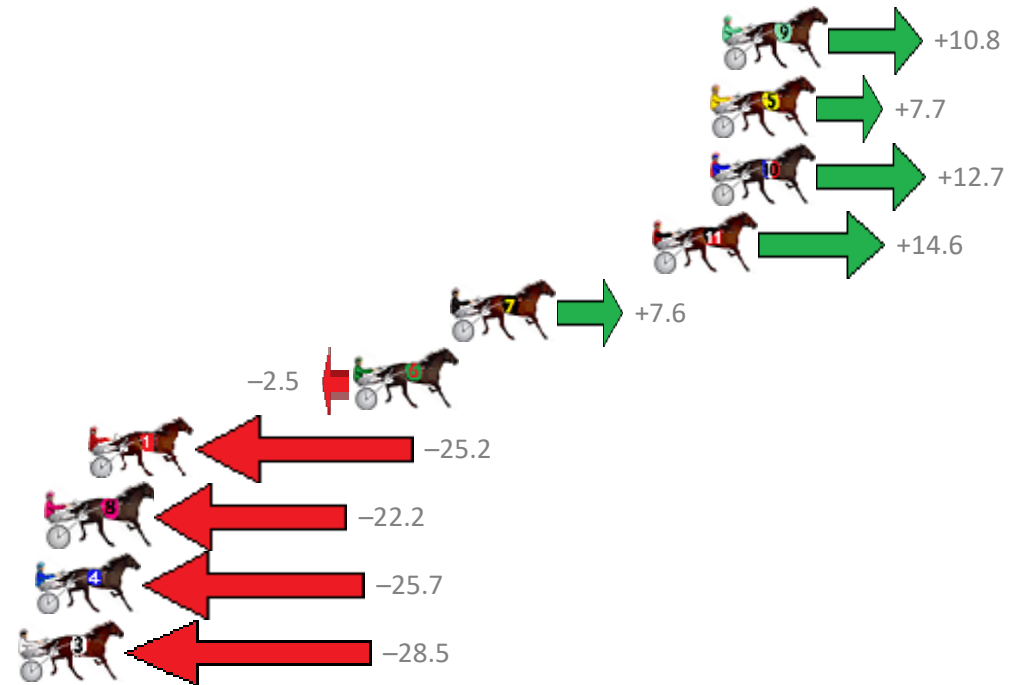

Albion Park Race 6 Distance 1660m

Tuesday, 11 December 2018

Gross Time: 2:00.10 MileRate: 1:56.40 LeadTime: 3.40s First Qtr: 27.90s Second Qtr: 29.40s Third Qtr: 29.90s Fourth Qtr: 29.50s

No Horse	Plc	Margin	Time	800Time (W)	400 Time (W)
9 MAMMALS MAGIC	1	0.0m	2:00.10	58.60s (1)	28.42s (1)
5 MAJESTIC KIWI	2	0.5m	2:00.14	58.83s (2)	29.54s (1)
10 KEY LARGO	3	0.5m	2:00.14	58.46s (2)	29.21s (2)
11 DOLLARBILL	4	2.8m	2:00.31	58.32s (2)	28.90s (2)
7 HAPPY FEELINGS	5	10.8m	2:00.90	58.84s (1)	28.98s (2)
6 PAY ME INTEREST	6	14.7m	2:01.18	59.59s (0)	29.60s (0)
1 SMILING ARMADA	7	25.2m	2:01.96	61.27s (0)	31.11s (0)
8 HAVANA MOON	8	26.8m	2:02.08	61.05s (0)	30.84s (0)
4 LOVELY MOTH	9	27.3m	2:02.11	61.31s (1)	31.14s (1)
3 ACT OF VALOR	10	35.1m	2:02.69	61.52s (1)	31.32s (1)

Finish Position and metres gained from 800m

Sectionals
Powered by

PJ Harness Analyser
Master harness racing with the power of sectionals
Owners, Trainers and Punters - Check out what's new at www.pjdata.com.au

The Racing Queensland Board (trading as Racing Queensland) and provider are not responsible for the completeness or accuracy of any of the information contained herein, and makes no representations about its suitability for any purpose.