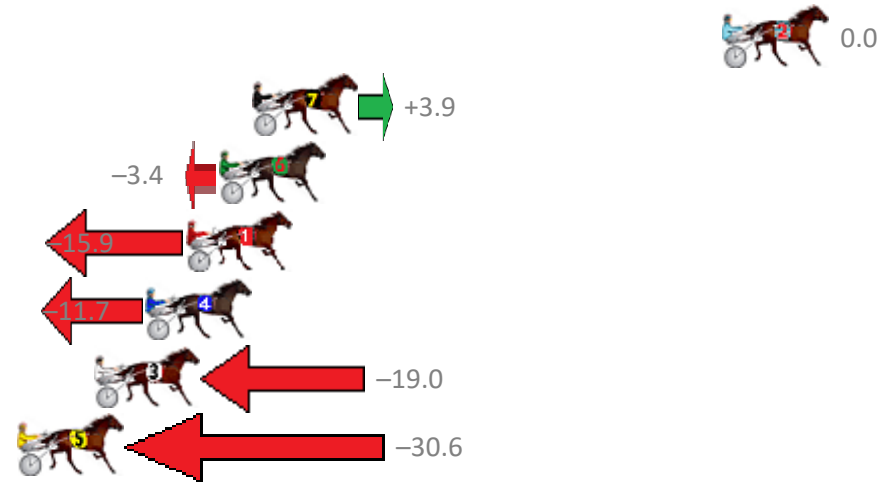

Albion Park Race 1 Distance 2138m

Tuesday, 11 December 2018

Gross Time: 2:37.10 MileRate: 1:58.30 LeadTime: 39.10s First Qtr: 30.60s Second Qtr: 30.50s Third Qtr: 28.40s Fourth Qtr: 28.50s

No Horse	Plc	Margin	Time	800Time (W)	400 Time (W)
2 GOALKICKER	1	0.0m	2:37.10	56.90s (0)	28.50s (0)
7 MONTANA EXPRESS	2	18.7m	2:38.43	56.62s (1)	28.85s (2)
6 MAJOR SEASCAPE	3	20.0m	2:38.53	57.14s (1)	29.37s (2)
1 TORQUE FEELS GOOD	4	21.3m	2:38.62	58.03s (0)	29.58s (0)
4 MY MAGIC MERLIN	5	22.9m	2:38.73	57.73s (1)	29.29s (1)
3 IFYOUBELIEVE	6	25.0m	2:38.88	58.25s (1)	29.81s (1)
5 MY ULTIMATE JOE	7	32.2m	2:39.39	59.08s (1)	30.68s (1)

Finish Position and metres gained from 800m

Sectionals
Powered by

PJ Harness Analyser
Master harness racing with the power of sectionals
Owners, Trainers and Punters - Check out what's new at www.pjdata.com.au

The Racing Queensland Board (trading as Racing Queensland) and provider are not responsible for the completeness or accuracy of any of the information contained herein, and makes no representations about its suitability for any purpose.