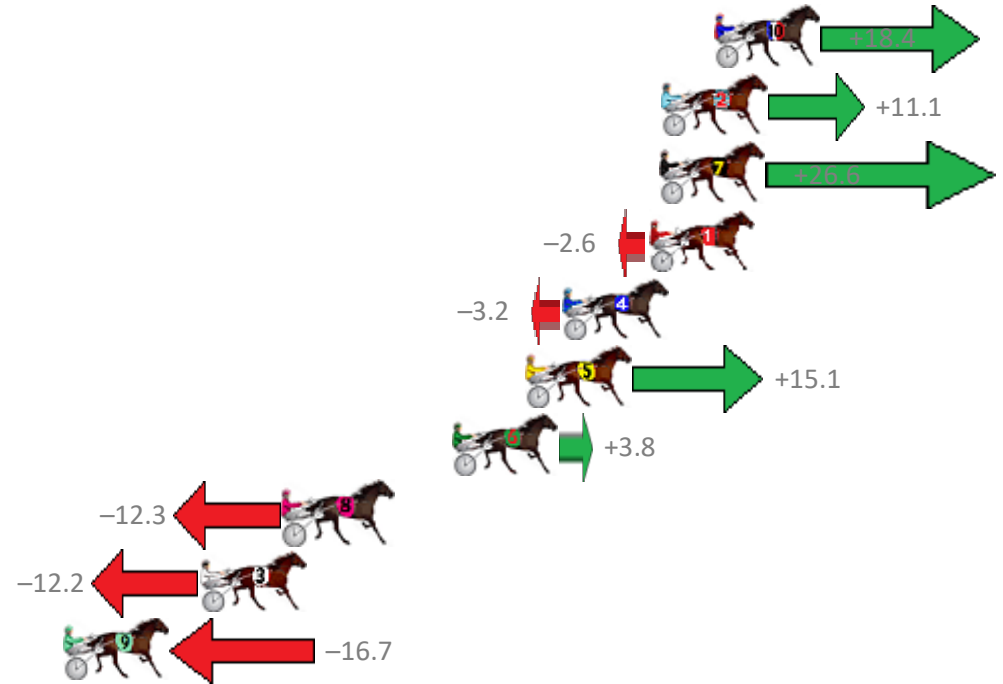

Albion Park Race 3 Distance 1660m

Friday, 28 December 2018

Gross Time: 1:58.10 MileRate: 1:54.50 LeadTime: 3.40s First Qtr: 27.50s Second Qtr: 30.70s Third Qtr: 27.80s Fourth Qtr: 28.70s

No Horse	Plc	Margin	Time	800Time (W)	400 Time (W)
10 LINCOLN ROAD	1	0.0m	1:58.10	55.20s (1)	27.49s (2)
2 SOMWHEREOVARAINB	2	2.1m	1:58.25	55.72s (1)	27.99s (2)
7 TOM ME GUN	3	2.2m	1:58.26	54.62s (1)	27.31s (2)
1 LISA LINCOLN	4	2.6m	1:58.29	56.68s (0)	28.89s (0)
4 KEY LARGO	5	6.0m	1:58.53	56.73s (1)	28.74s (1)
5 ELMS CREEK	6	7.5m	1:58.64	55.43s (1)	28.03s (1)
6 ARBIT MAJOR	7	10.4m	1:58.85	56.23s (0)	28.11s (0)
8 MAJORDOIT	8	17.1m	1:59.33	57.37s (0)	29.34s (0)
3 RUHTREBO	9	20.4m	1:59.56	57.36s (1)	29.39s (1)
9 SMILING ARMADA	10	25.9m	1:59.96	57.68s (0)	29.55s (0)

Finish Position and metres gained from 800m

Sectionals
Powered by

PJ Harness Analyser
Master harness racing with the power of sectionals
Owners, Trainers and Punters - Check out what's new at www.pjdata.com.au

The Racing Queensland Board (trading as Racing Queensland) and provider are not responsible for the completeness or accuracy of any of the information contained herein, and makes no representations about its suitability for any purpose.