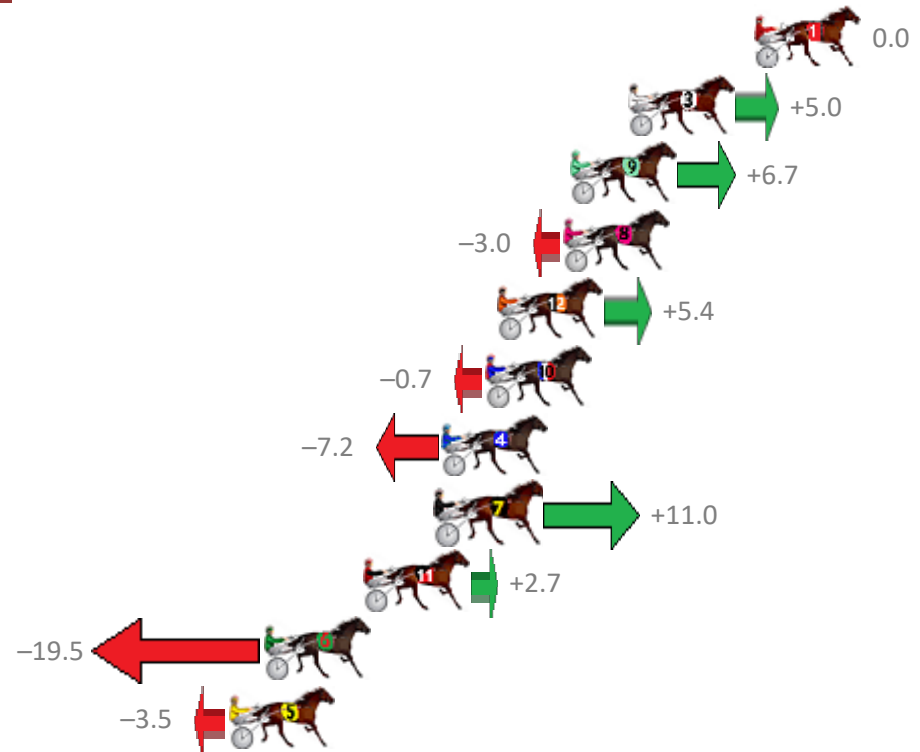

Albion Park Race 5 Distance 1660m

Friday, 28 December 2018

Gross Time: 1:58.10 MileRate: 1:54.50 LeadTime: 3.40s First Qtr: 27.30s Second Qtr: 30.20s Third Qtr: 27.80s Fourth Qtr: 29.40s

No Horse	Plc	Margin	Time	800Time (W)	400 Time (W)
1 TUESDAYS FELLA	1	0.0m	1:58.10	57.20s (0)	29.40s (0)
3 PINUP BOY	2	5.0m	1:58.47	56.84s (2)	29.21s (3)
9 CC JONES	3	7.3m	1:58.64	56.72s (1)	29.23s (1)
8 VELOCE BELLA	4	7.6m	1:58.66	57.41s (0)	29.61s (0)
12 INVITE ONLY	5	10.2m	1:58.85	56.81s (0)	29.02s (0)
10 DOOLITTLE DOOFY	6	10.7m	1:58.89	57.25s (0)	29.42s (0)
4 GOALKICKER	7	12.4m	1:59.01	57.71s (1)	29.96s (2)
7 ROCKNROLL PROMISE	8	12.6m	1:59.03	56.41s (1)	28.81s (1)
11 DOMESTIC ART	9	15.5m	1:59.24	57.01s (1)	29.50s (1)
6 OOZINVILLE	10	19.5m	1:59.53	58.59s (1)	30.72s (1)
5 ONE OFF	11	20.9m	1:59.64	57.45s (2)	29.94s (2)

Finish Position and metres gained from 800m

Sectionals
Powered by

PJ Harness Analyser
Master harness racing with the power of sectionals
Owners, Trainers and Punters - Check out what's new at www.pjdata.com.au

The Racing Queensland Board (trading as Racing Queensland) and provider are not responsible for the completeness or accuracy of any of the information contained herein, and makes no representations about its suitability for any purpose.