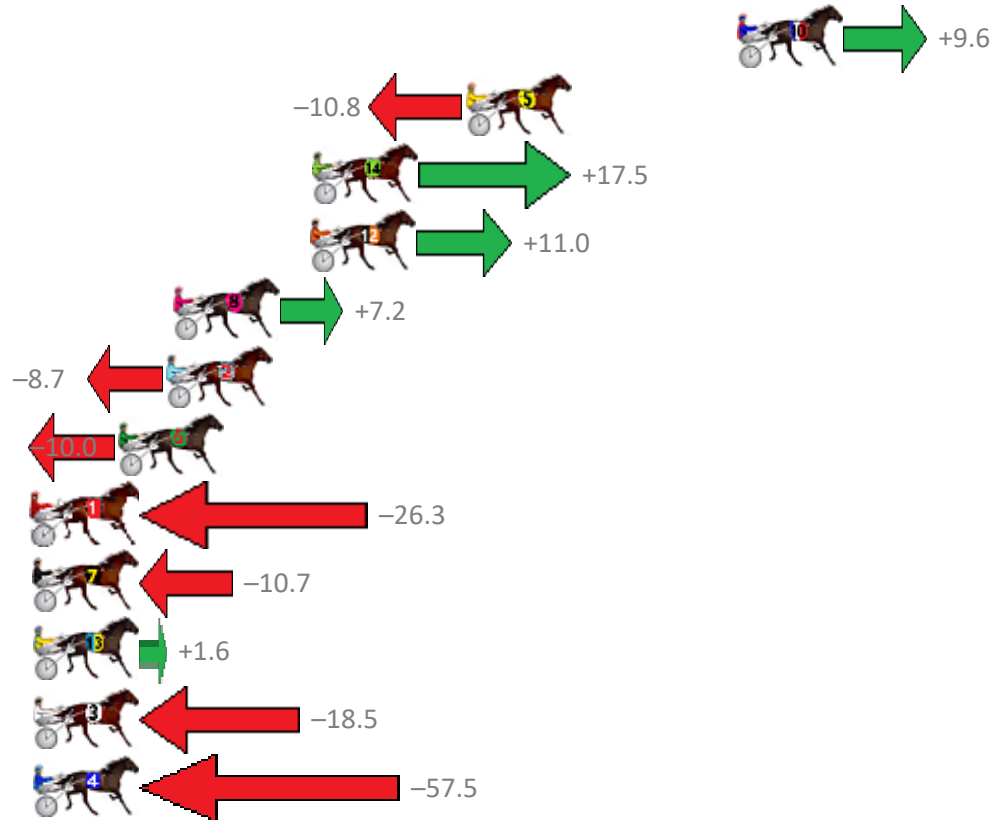

Albion Park Race 9 Distance 2138m

Friday, 28 December 2018

Gross Time: 2:44.60 MileRate: 2:02.20 LeadTime: 42.30s First Qtr: 30.50s Second Qtr: 31.50s Third Qtr: 29.90s Fourth Qtr: 30.40s

No Horse	Plc	Margin	Time	800Time (W)	400 Time (W)
10 MONORAIL	1	0.0m	2:44.60	59.58s (0)	30.38s (1)
5 SCHIPPERS	2	10.8m	2:45.42	61.11s (0)	31.22s (0)
14 IVANOV	3	16.9m	2:45.88	58.98s (2)	30.30s (2)
12 NORTHERN MUSCLE	4	17.0m	2:45.89	59.47s (2)	30.66s (3)
8 JUSTABITLIKEMUM	5	22.4m	2:46.30	59.76s (1)	30.89s (1)
2 MAJESTIC WHIZ	6	22.7m	2:46.33	60.96s (0)	31.38s (1)
6 DAY TOURER	7	24.6m	2:46.47	61.05s (1)	31.36s (2)
1 SOH TWISTED	8	31.1m	2:46.96	62.28s (0)	32.32s (0)
7 SOMEDASH	9	31.3m	2:46.98	61.11s (1)	32.26s (2)
13 OLE SUN	10	35.6m	2:47.31	60.18s (0)	31.28s (0)
3 HAVANA MAGIC	11	43.5m	2:47.91	61.69s (0)	30.83s (0)
4 MY PRECIOUS YANKEE	12	113.5m	2:53.23	64.63s (0)	34.47s (0)

Finish Position and metres gained from 800m

Sectionals
Powered by

PJ Harness Analyser
Master harness racing with the power of sectionals
Owners, Trainers and Punters - Check out what's new at www.pjdata.com.au

The Racing Queensland Board (trading as Racing Queensland) and provider are not responsible for the completeness or accuracy of any of the information contained herein, and makes no representations about its suitability for any purpose.