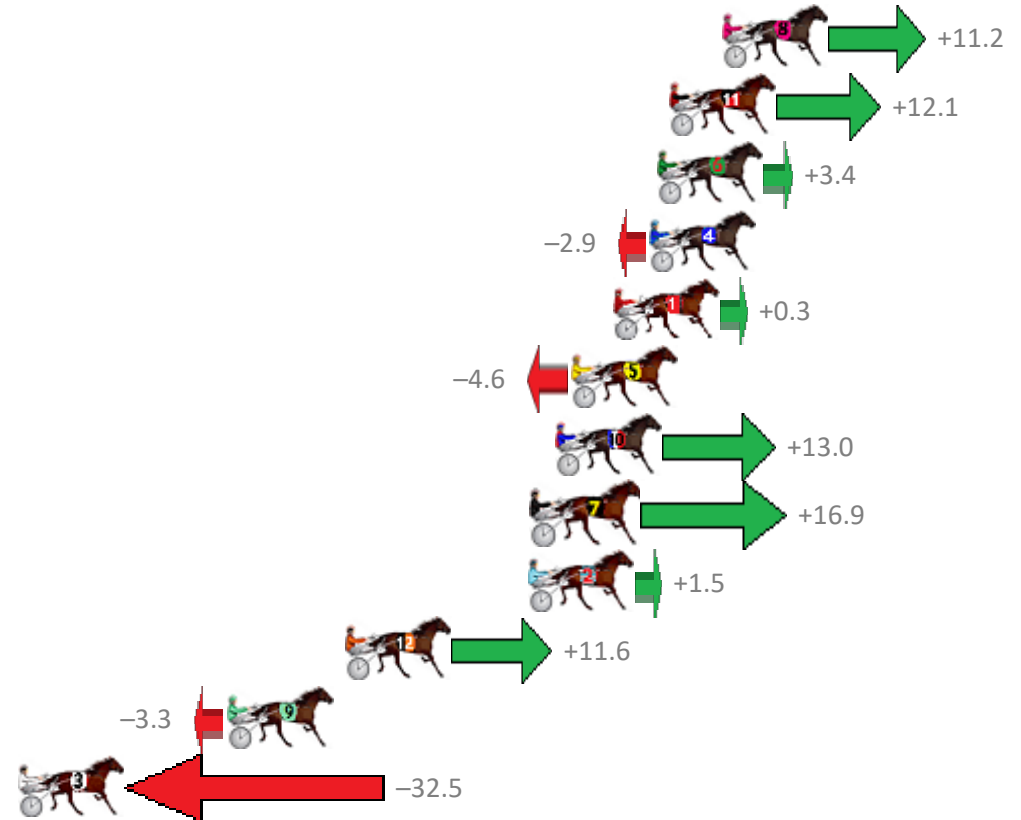

Albion Park Race 2 Distance 1660m

Friday, 28 December 2018

Gross Time: 1:57.50 MileRate: 1:53.90 LeadTime: 3.50s First Qtr: 26.70s Second Qtr: 30.70s Third Qtr: 27.50s Fourth Qtr: 29.10s

No Horse	Plc	Margin	Time	800Time (W)	400 Time (W)
8 ITS JUST KENNY	1	0.0m	1:57.50	55.81s (1)	28.23s (1)
11 KETUT	2	2.1m	1:57.65	55.74s (0)	28.07s (1)
6 CHAPTER ONE	3	2.6m	1:57.69	56.36s (1)	28.78s (1)
4 OUR CHITTYBANGBANG	4	2.9m	1:57.71	56.81s (0)	29.31s (0)
1 CIRCLE LINE	5	4.3m	1:57.81	56.58s (0)	29.01s (0)
5 SPIKE BROMAC	6	6.0m	1:57.94	56.93s (1)	29.38s (1)
10 SUMMERTIME LIZZIE	7	6.6m	1:57.98	55.68s (0)	27.94s (1)
7 ILLAWONG DREAMTIM	8	7.5m	1:58.05	55.40s (0)	27.86s (0)
2 BET IM SPECIAL	9	7.7m	1:58.06	56.49s (0)	28.89s (0)
12 CASINO TOMMY	10	15.0m	1:58.59	55.78s (1)	28.02s (2)
9 OYSTER STRIDE	11	19.7m	1:58.93	56.83s (1)	28.70s (2)
3 PLAYNSERIOUS	12	54.1m	2:01.44	58.90s (1)	30.58s (1)

Finish Position and metres gained from 800m

Sectionals
Powered by

PJ Harness Analyser
Master harness racing with the power of sectionals
Owners, Trainers and Punters - Check out what's new at www.pjdata.com.au

The Racing Queensland Board (trading as Racing Queensland) and provider are not responsible for the completeness or accuracy of any of the information contained herein, and makes no representations about its suitability for any purpose.