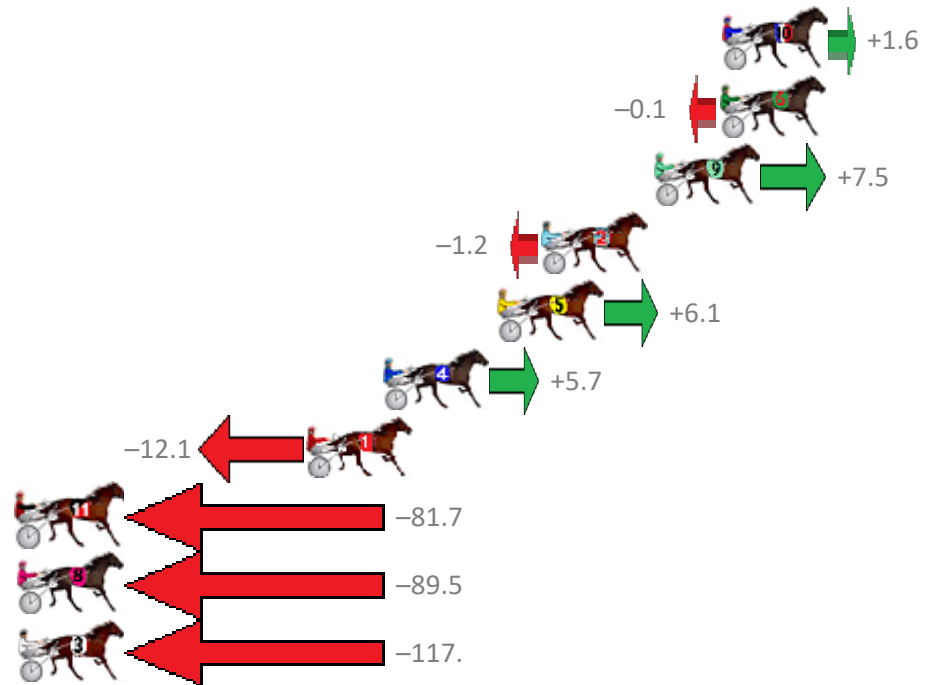

Albion Park Race 6 Distance 2138m

Friday, 28 December 2018

Gross Time: 2:37.30 MileRate: 1:58.40 LeadTime: 38.00s First Qtr: 31.40s Second Qtr: 31.60s Third Qtr: 28.90s Fourth Qtr: 27.40s

No Horse	Plc	Margin	Time	800Time (W)	400 Time (W)
10 GOTTA GOOD REASON	1	0.0m	2:37.30	56.19s (1)	27.35s (1)
6 MACHEASY	2	0.1m	2:37.31	56.31s (0)	27.41s (0)
9 JOSSIE JAMES	3	2.7m	2:37.48	55.77s (1)	26.83s (1)
2 IMA TOP TYCOON	4	7.2m	2:37.79	56.38s (1)	27.43s (1)
5 JUMPING JOLT	5	8.9m	2:37.91	55.87s (1)	27.23s (2)
4 FIRE AND ICE	6	13.5m	2:38.22	55.90s (1)	27.86s (2)
1 MAGOOGAN	7	16.5m	2:38.43	57.15s (0)	28.16s (0)
11 THE NEXT STAR	8	94.5m	2:43.77	62.05s (0)	32.82s (0)
8 SPEEDIE MCARDLE	9	98.1m	2:44.02	62.60s (0)	33.41s (0)
3 SURFACE TO AIR	10	135.2m	2:46.56	64.58s (0)	35.07s (1)

Finish Position and metres gained from 800m

Sectionals
Powered by

PJ Harness Analyser
Master harness racing with the power of sectionals
Owners, Trainers and Punters - Check out what's new at www.pjdata.com.au

The Racing Queensland Board (trading as Racing Queensland) and provider are not responsible for the completeness or accuracy of any of the information contained herein, and makes no representations about its suitability for any purpose.