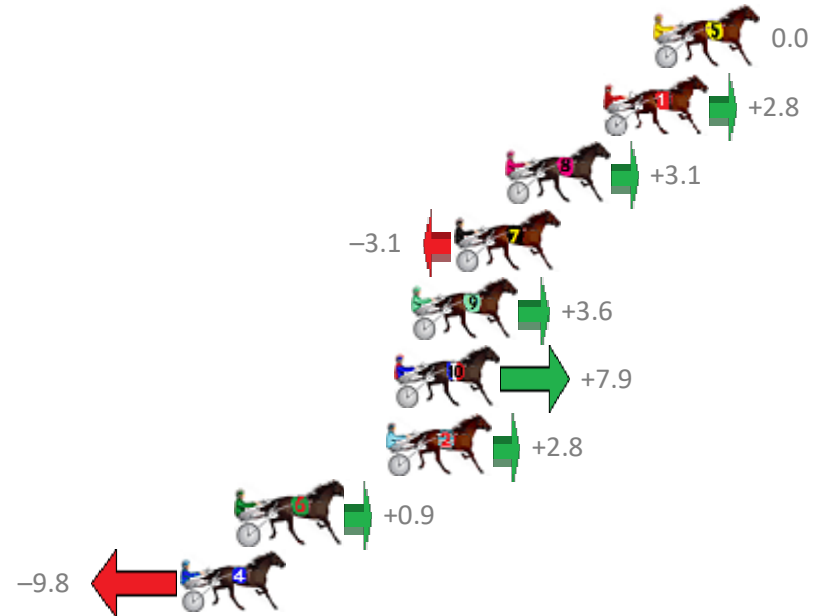

Albion Park Race 4 Distance 1660m

Friday, 28 December 2018

Gross Time: 1:59.60 MileRate: 1:56.00 LeadTime: 3.50s First Qtr: 28.70s Second Qtr: 31.20s Third Qtr: 28.90s Fourth Qtr: 27.30s

No Horse	Plc	Margin	Time	800Time (W)	400 Time (W)
5 GOLDEN YEAR	1	0.0m	1:59.60	56.20s (0)	27.30s (0)
1 JUSTALITTLE TORQUE	2	2.0m	1:59.74	56.00s (0)	27.12s (0)
8 CHARMING MAJOR	3	5.9m	2:00.00	55.98s (0)	27.10s (0)
7 ONLY ONE PROMISE	4	7.9m	2:00.14	56.42s (1)	27.61s (1)
9 GOT THE GOODS	5	9.6m	2:00.26	55.95s (0)	27.37s (1)
10 BACK PAGE NEWS	6	10.3m	2:00.30	55.65s (1)	27.22s (2)
2 PAY ME INTEREST	7	10.6m	2:00.32	56.00s (1)	27.57s (3)
6 RED ROCKER	8	16.5m	2:00.73	56.14s (0)	27.44s (1)
4 TAKITIMU EXPRESS	9	18.8m	2:00.88	56.89s (1)	28.23s (2)

Finish Position and metres gained from 800m

Sectionals
Powered by

PJ Harness Analyser
Master harness racing with the power of sectionals
Owners, Trainers and Punters - Check out what's new at www.pjdata.com.au

The Racing Queensland Board (trading as Racing Queensland) and provider are not responsible for the completeness or accuracy of any of the information contained herein, and makes no representations about its suitability for any purpose.