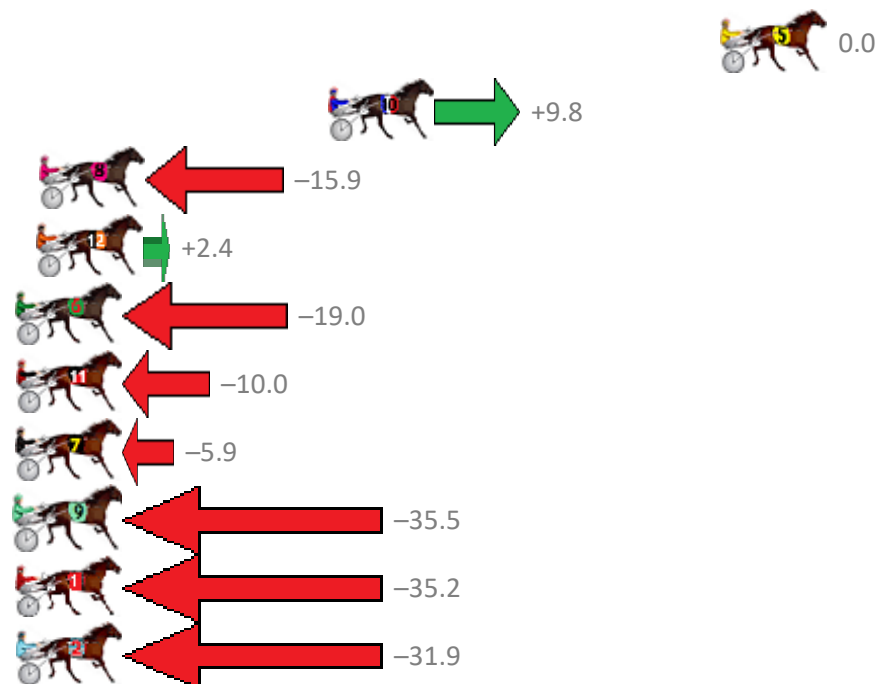

Albion Park Race 1 Distance 2138m

Friday, 28 December 2018

Gross Time: 2:34.50 MileRate: 1:56.30 LeadTime: 38.80s First Qtr: 30.00s Second Qtr: 29.50s Third Qtr: 27.10s Fourth Qtr: 29.10s

No Horse	Plc	Margin	Time	800Time (W)	400 Time (W)
5 DIVAS DELIGHT	1	0.0m	2:34.50	56.20s (0)	29.10s (0)
10 OUR MELS DREAM	2	15.6m	2:35.63	55.51s (1)	28.14s (3)
8 STIRLING WILLIAM	3	27.1m	2:36.47	57.32s (0)	29.03s (0)
12 COMPLY OR DIE	4	27.2m	2:36.48	56.03s (2)	28.63s (2)
6 SHEZABONNYGEM	5	29.4m	2:36.64	57.53s (1)	29.68s (1)
11 RORY MACH	6	30.4m	2:36.71	56.90s (1)	29.36s (2)
7 IMA MORVEN LAD	7	39.3m	2:37.36	56.61s (1)	29.40s (1)
9 RAESAWINNER	8	40.5m	2:37.45	58.69s (1)	30.96s (0)
1 THREO	9	42.2m	2:37.57	58.67s (0)	30.53s (0)
2 SICILIAN SLUMBER	10	47.1m	2:37.93	58.44s (1)	30.40s (1)

Finish Position and metres gained from 800m

Sectionals
Powered by

PJ Harness Analyser
Master harness racing with the power of sectionals
Owners, Trainers and Punters - Check out what's new at www.pjdata.com.au

The Racing Queensland Board (trading as Racing Queensland) and provider are not responsible for the completeness or accuracy of any of the information contained herein, and makes no representations about its suitability for any purpose.