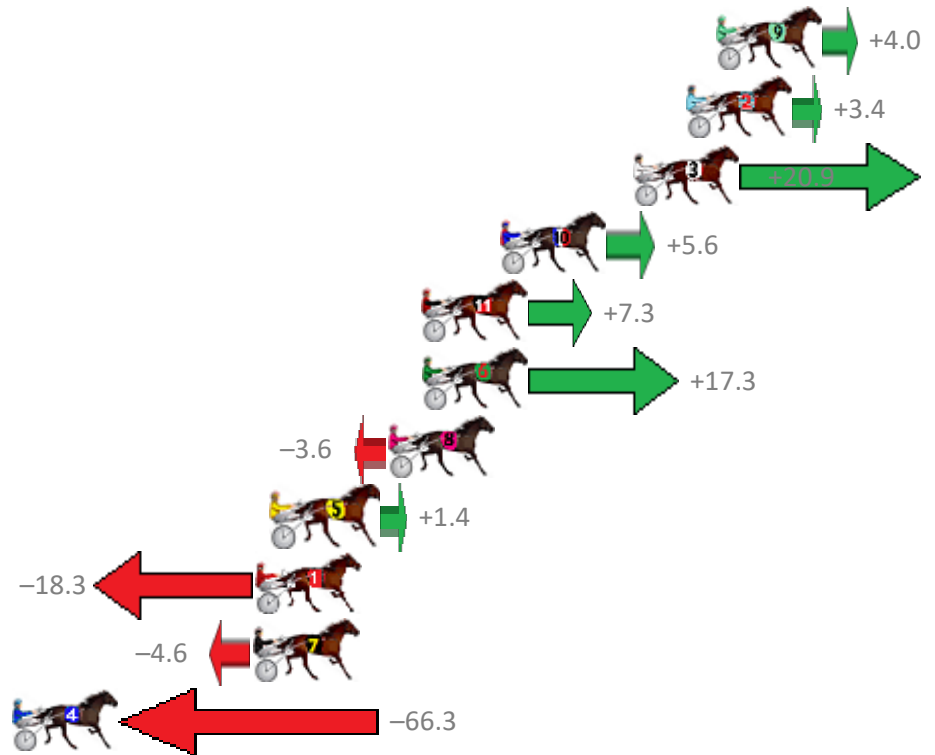

Albion Park Race 8 Distance 1660m

Friday, 28 December 2018

Gross Time: 2:01.00 MileRate: 1:57.30 LeadTime: 3.60s First Qtr: 28.00s Second Qtr: 31.20s Third Qtr: 28.80s Fourth Qtr: 29.40s

No Horse	Plc	Margin	Time	800Time (W)	400 Time (W)
9 CALL ME YOURS	1	0.0m	2:01.00	57.91s (1)	29.40s (1)
2 REGAL NIGHTSHADE	2	1.2m	2:01.09	57.95s (0)	29.09s (0)
3 ALWAYS AT NIGHT	3	3.3m	2:01.24	56.68s (1)	28.98s (2)
10 KEARNEY LANE	4	8.6m	2:01.63	57.79s (1)	28.69s (1)
11 DOOLITTLE DANDY	5	11.7m	2:01.86	57.67s (1)	29.92s (1)
6 LOTS MORE GRINS	6	11.7m	2:01.86	56.94s (1)	29.23s (2)
8 MACS CHOICE	7	13.0m	2:01.96	58.46s (0)	29.65s (0)
5 DARTESIAN	8	17.6m	2:02.29	58.10s (0)	29.11s (0)
1 MANWITHTHEESKI	9	18.3m	2:02.35	59.53s (0)	30.73s (0)
7 ITS YOU NOT ME	10	18.4m	2:02.35	58.53s (0)	29.58s (0)
4 GRINYDONTCHA	11	75.7m	2:06.56	63.02s (1)	33.93s (1)

Finish Position and metres gained from 800m

Sectionals
Powered by

PJ Harness Analyser
Master harness racing with the power of sectionals
Owners, Trainers and Punters - Check out what's new at www.pjdata.com.au

The Racing Queensland Board (trading as Racing Queensland) and provider are not responsible for the completeness or accuracy of any of the information contained herein, and makes no representations about its suitability for any purpose.