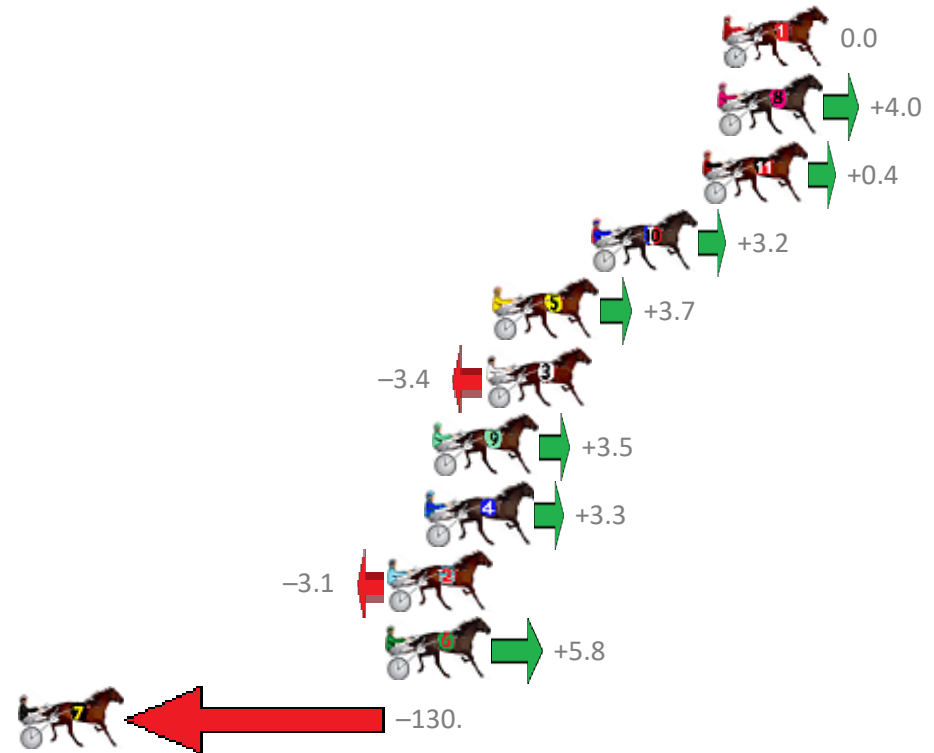

Albion Park Race 7 Distance 2138m

Friday, 28 December 2018

Gross Time: 2:39.80 MileRate: 2:00.30 LeadTime: 39.30s First Qtr: 31.60s Second Qtr: 31.30s Third Qtr: 28.60s Fourth Qtr: 29.00s

No Horse	Plc	Margin	Time	800Time (W)	400 Time (W)
1 MONTANA CHIEF	1	0.0m	2:39.80	57.60s (0)	29.00s (0)
8 TAXI METER	2	0.2m	2:39.81	57.31s (0)	28.70s (0)
11 MY ULTIMATE JOE	3	0.8m	2:39.86	57.57s (1)	28.94s (1)
10 DONT BE JEALOUS	4	5.2m	2:40.18	57.37s (0)	28.70s (0)
5 PRIVATE JUJON	5	9.1m	2:40.46	57.33s (0)	28.57s (0)
3 GIZZMO	6	9.4m	2:40.48	57.84s (1)	29.13s (1)
9 MISS BLUE GLORY	7	11.5m	2:40.63	57.35s (2)	29.15s (2)
4 BRIAN WHO	8	11.7m	2:40.65	57.36s (1)	28.49s (1)
2 GETINANHANGON	9	13.3m	2:40.76	57.82s (1)	29.07s (1)
6 REGAL ROCK	10	13.4m	2:40.77	57.18s (2)	28.94s (2)
7 CAPITALIZE	11	155.2m	2:51.05	67.02s (2)	38.85s (2)

Finish Position and metres gained from 800m

Sectionals
Powered by

PJ Harness Analyser
Master harness racing with the power of sectionals
Owners, Trainers and Punters - Check out what's new at www.pjdata.com.au

The Racing Queensland Board (trading as Racing Queensland) and provider are not responsible for the completeness or accuracy of any of the information contained herein, and makes no representations about its suitability for any purpose.