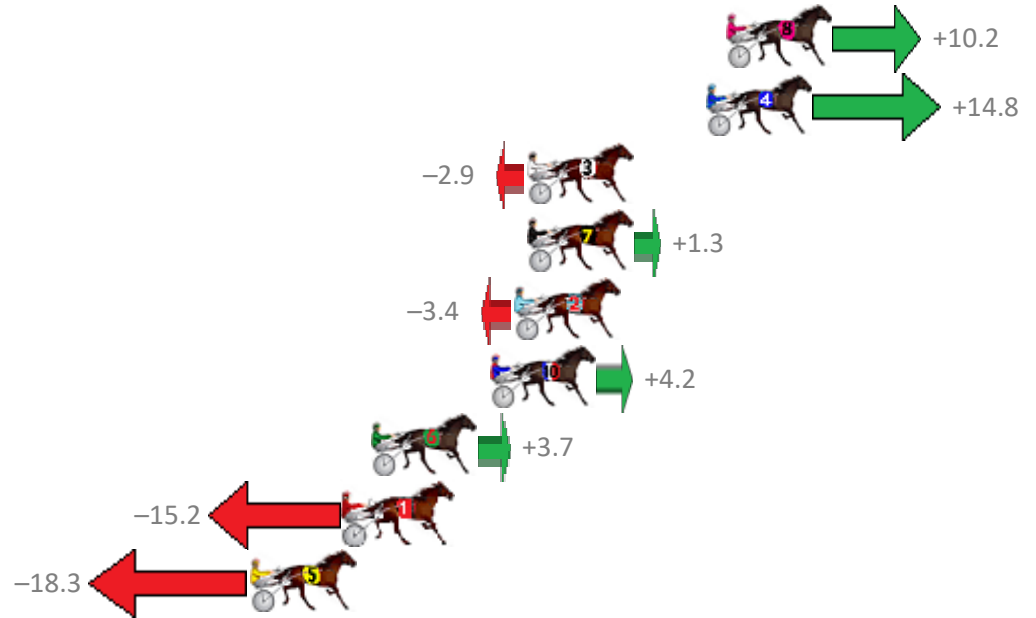

Redcliffe Race 9 Distance 1780m

Thursday, 17 January 2019

Gross Time: 2:09.40 MileRate: 1:57.00 LeadTime: 11.10s First Qtr: 28.70s Second Qtr: 30.10s Third Qtr: 29.20s Fourth Qtr: 30.30s

No Horse	Plc	Margin	Time	800Time (W)	400 Time (W)
8 CIRCLE LINE	1	0.0m	2:09.40	58.74s (1)	29.97s (2)
4 LYNN SANITY	2	0.8m	2:09.46	58.40s (1)	29.69s (2)
3 WERELIVINGTHE DREA	3	7.9m	2:10.00	59.72s (1)	30.34s (1)
7 RUATO BAY	4	7.9m	2:10.00	59.40s (0)	30.17s (0)
2 MACH SAM	5	8.4m	2:10.04	59.75s (0)	30.54s (0)
10 DARBY BRIGHTS	6	9.4m	2:10.11	59.19s (0)	29.94s (0)
6 ADRIFT	7	14.1m	2:10.47	59.22s (0)	30.35s (1)
1 STEVIE DEE	8	15.2m	2:10.55	60.63s (0)	31.45s (0)
5 SOHO SHANGHAI	9	18.9m	2:10.83	60.86s (1)	31.47s (1)

Finish Position and metres gained from 800m

Sectionals
Powered by

PJ Harness Analyser
Master harness racing with the power of sectionals
Owners, Trainers and Punters - Check out what's new at www.pjdata.com.au

The Racing Queensland Board (trading as Racing Queensland) and provider are not responsible for the completeness or accuracy of any of the information contained herein, and makes no representations about its suitability for any purpose.