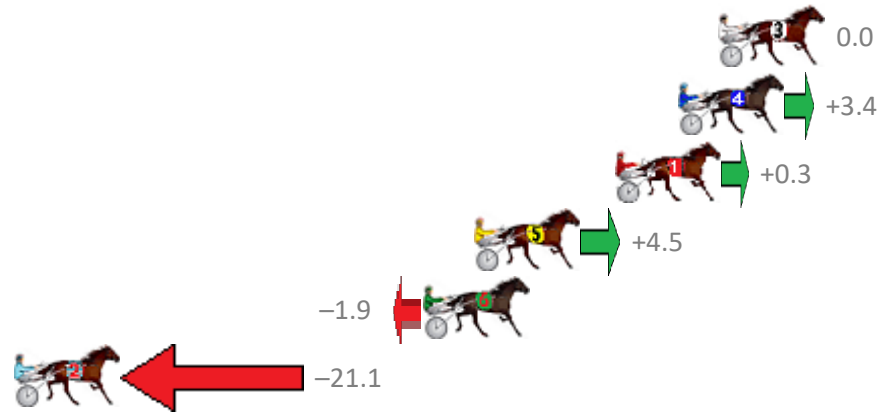

Redcliffe Race 3 Distance 1780m

Thursday, 17 January 2019

Gross Time: 2:12.50 MileRate: 1:59.80 LeadTime: 11.50s First Qtr: 31.70s Second Qtr: 31.20s Third Qtr: 29.40s Fourth Qtr: 28.70s

No Horse	Plc	Margin	Time	800Time (W)	400 Time (W)
3 TAXI METER	1	0.0m	2:12.50	58.10s (0)	28.70s (0)
4 CHERRYS THE BEST	2	1.6m	2:12.61	57.85s (1)	28.64s (1)
1 MOLLY MONTANA	3	4.1m	2:12.79	58.08s (0)	28.68s (0)
5 ITZ MAJOR LOOK	4	9.7m	2:13.20	57.77s (0)	28.46s (1)
6 TORQUE WITH ESTEEM	5	11.7m	2:13.34	58.24s (1)	28.98s (1)
2 OUR ULTIMATE LUCY	6	30.5m	2:14.69	59.63s (0)	30.08s (0)

Finish Position and metres gained from 800m

Sectionals
Powered by

PJ Harness Analyser
Master harness racing with the power of sectionals
Owners, Trainers and Punters - Check out what's new at www.pjdata.com.au

The Racing Queensland Board (trading as Racing Queensland) and provider are not responsible for the completeness or accuracy of any of the information contained herein, and makes no representations about its suitability for any purpose.