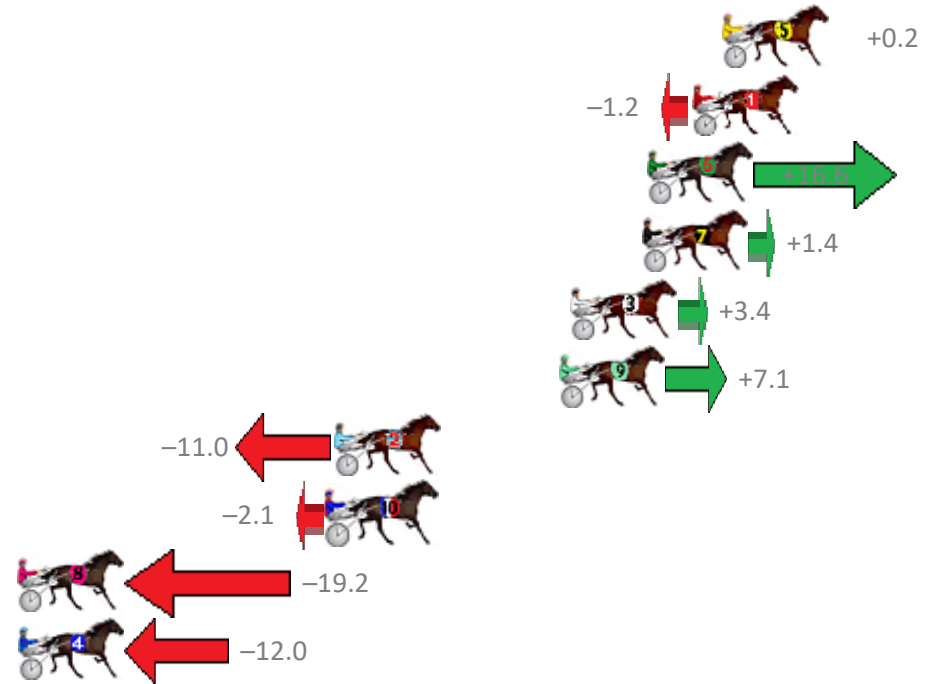

Redcliffe Race 7 Distance 2040m

Thursday, 17 January 2019

Gross Time: 2:31.30 MileRate: 1:59.40 LeadTime: 31.50s First Qtr: 30.70s Second Qtr: 30.30s Third Qtr: 28.80s Fourth Qtr: 30.00s

No Horse	Plc	Margin	Time	800Time (W)	400 Time (W)
5 ELMS CREEK	1	0.0m	2:31.30	58.79s (1)	29.95s (1)
1 VELOCE BELLA	2	1.2m	2:31.39	58.89s (0)	30.09s (0)
6 TASSINI	3	3.0m	2:31.53	57.58s (2)	29.53s (2)
7 JENUFLECTION	4	3.2m	2:31.54	58.70s (0)	29.91s (0)
3 ARTS PEREGRINE	5	6.0m	2:31.75	58.55s (1)	29.52s (1)
9 BRONZE ECSTASY	6	6.5m	2:31.79	58.28s (0)	29.29s (0)
2 KEARNEY LANE	7	15.4m	2:32.46	59.61s (1)	30.75s (1)
10 SMILING ARMADA	8	15.7m	2:32.48	58.95s (1)	30.83s (2)
8 JAKES WAY	9	28.4m	2:33.43	60.21s (0)	31.24s (0)
4 HOLDINGNO CURRENCY	10	30.6m	2:33.60	59.68s (1)	30.93s (1)

Finish Position and metres gained from 800m

Sectionals
Powered by

PJ Harness Analyser
Master harness racing with the power of sectionals
Owners, Trainers and Punters - Check out what's new at www.pjdata.com.au

The Racing Queensland Board (trading as Racing Queensland) and provider are not responsible for the completeness or accuracy of any of the information contained herein, and makes no representations about its suitability for any purpose.