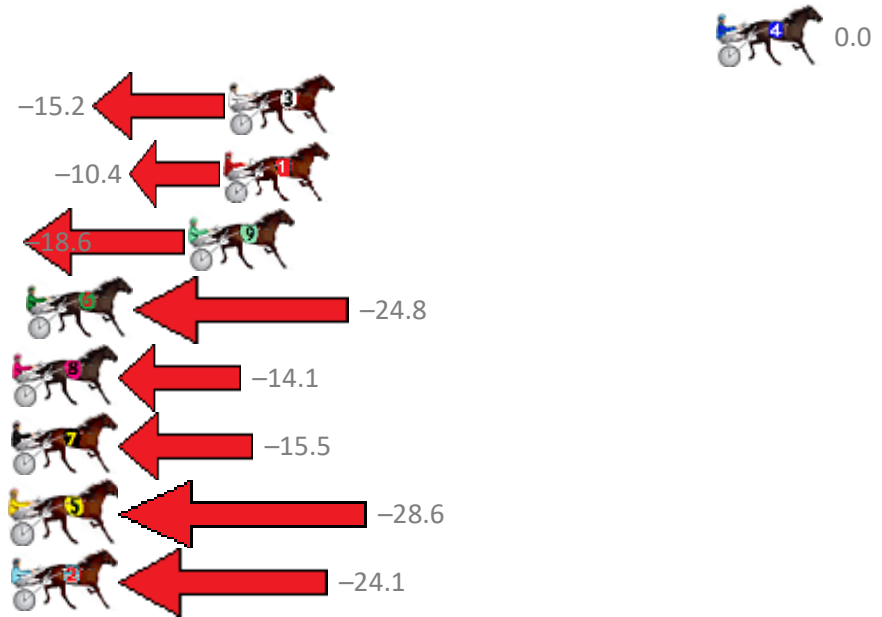

Redcliffe Race 1 Distance 1780m

Thursday, 17 January 2019

Gross Time: 2:10.50 MileRate: 1:58.00 LeadTime: 11.60s First Qtr: 30.20s Second Qtr: 29.50s Third Qtr: 29.70s Fourth Qtr: 29.50s

No Horse	Plc	Margin	Time	800Time (W)	400 Time (W)
4 DYNAMIC DEEJAY	1	0.0m	2:10.50	59.20s (0)	29.50s (0)
3 TORQUE TO THE MAX	2	19.4m	2:11.93	60.32s (0)	30.58s (0)
1 GUILTY PLEASURE	3	19.6m	2:11.95	59.97s (0)	30.27s (0)
9 JACKS GAMBIT	4	21.0m	2:12.05	60.58s (1)	30.78s (1)
6 ARK PATROL	5	27.4m	2:12.52	61.04s (2)	31.06s (2)
8 LADY ELL AYE	6	29.5m	2:12.68	60.24s (2)	30.89s (2)
7 AROONA	7	29.7m	2:12.69	60.35s (0)	30.64s (0)
5 LEORYAN	8	35.6m	2:13.13	61.32s (1)	31.43s (1)
2 NOT ALWAYS	9	35.7m	2:13.13	60.98s (1)	31.07s (1)

Finish Position and metres gained from 800m

Sectionals
Powered by

PJ Harness Analyser
Master harness racing with the power of sectionals
Owners, Trainers and Punters - Check out what's new at www.pjdata.com.au

The Racing Queensland Board (trading as Racing Queensland) and provider are not responsible for the completeness or accuracy of any of the information contained herein, and makes no representations about its suitability for any purpose.