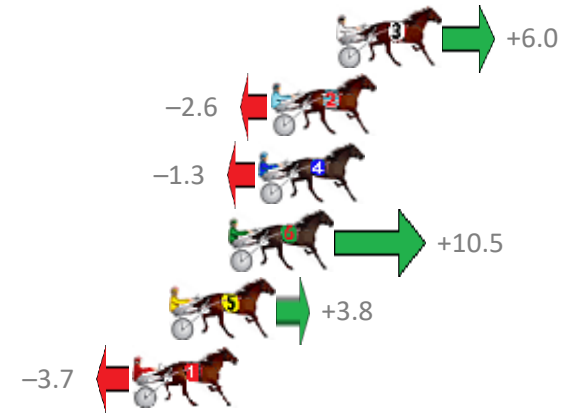

Redcliffe Race 2 Distance 1780m

Thursday, 17 January 2019

Gross Time: 2:13.00 MileRate: 2:00.20 LeadTime: 11.10s First Qtr: 31.30s Second Qtr: 30.70s Third Qtr: 29.30s Fourth Qtr: 30.60s

No Horse	Plc	Margin	Time	800Time (W)	400 Time (W)
3 DRUNK ARTIST	1	0.0m	2:13.00	59.45s (1)	30.16s (1)
2 MAJORESS JUJON	2	2.6m	2:13.20	60.09s (0)	30.80s (0)
4 MACH TORQUE	3	3.1m	2:13.24	60.00s (1)	30.70s (1)
6 GIGANTIC JASPER	4	4.3m	2:13.33	59.11s (1)	29.92s (1)
5 BARBOO	5	6.6m	2:13.50	59.62s (1)	30.29s (0)
1 PRIVATE JUJON	6	8.1m	2:13.62	60.18s (0)	30.87s (0)

Finish Position and metres gained from 800m

Sectionals
Powered by

PJ Harness Analyser
Master harness racing with the power of sectionals
Owners, Trainers and Punters - Check out what's new at www.pjdata.com.au

The Racing Queensland Board (trading as Racing Queensland) and provider are not responsible for the completeness or accuracy of any of the information contained herein, and makes no representations about its suitability for any purpose.