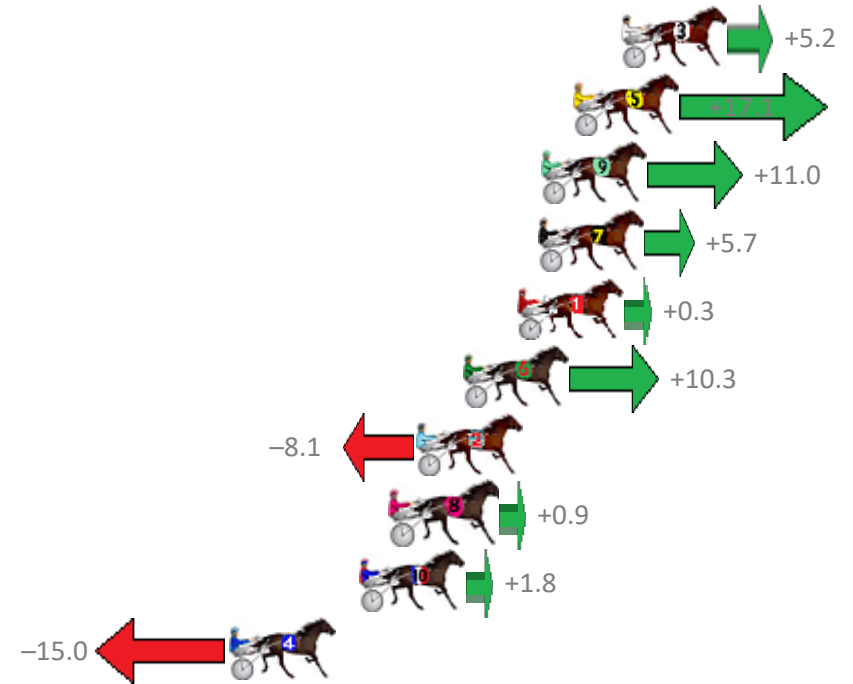

Redcliffe Race 6 Distance 2040m

Thursday, 17 January 2019

Gross Time: 2:32.80 MileRate: 2:00.50 LeadTime: 30.40s First Qtr: 31.10s Second Qtr: 30.80s Third Qtr: 30.20s Fourth Qtr: 30.30s

No Horse	Plc	Margin	Time	800Time (W)	400 Time (W)
3 WHERE'S THE SPIRIT	1	0.0m	2:32.80	60.11s (1)	29.94s (1)
5 GOODTIME STRIDE	2	1.9m	2:32.94	59.21s (1)	29.47s (2)
9 IM FREE FALLING	3	3.2m	2:33.04	59.67s (1)	29.47s (1)
7 RUHTREBO	4	3.3m	2:33.05	60.07s (0)	29.88s (0)
1 WEE JIMMY	5	4.1m	2:33.11	60.48s (0)	30.26s (0)
6 BONNIE JUJON	6	6.3m	2:33.28	59.72s (2)	30.13s (2)
2 ROCKNROLL PROMISE	7	8.1m	2:33.41	61.11s (0)	30.91s (0)
8 ELMAUR JOY	8	9.1m	2:33.49	60.43s (1)	30.23s (1)
10 BIG BEAT	9	10.4m	2:33.59	60.36s (2)	30.77s (2)
4 TELL THE FUTURE	10	15.6m	2:33.98	61.63s (1)	31.44s (1)

Finish Position and metres gained from 800m

Sectionals
Powered by

PJ Harness Analyser
Master harness racing with the power of sectionals
Owners, Trainers and Punters - Check out what's new at www.pjdata.com.au

The Racing Queensland Board (trading as Racing Queensland) and provider are not responsible for the completeness or accuracy of any of the information contained herein, and makes no representations about its suitability for any purpose.