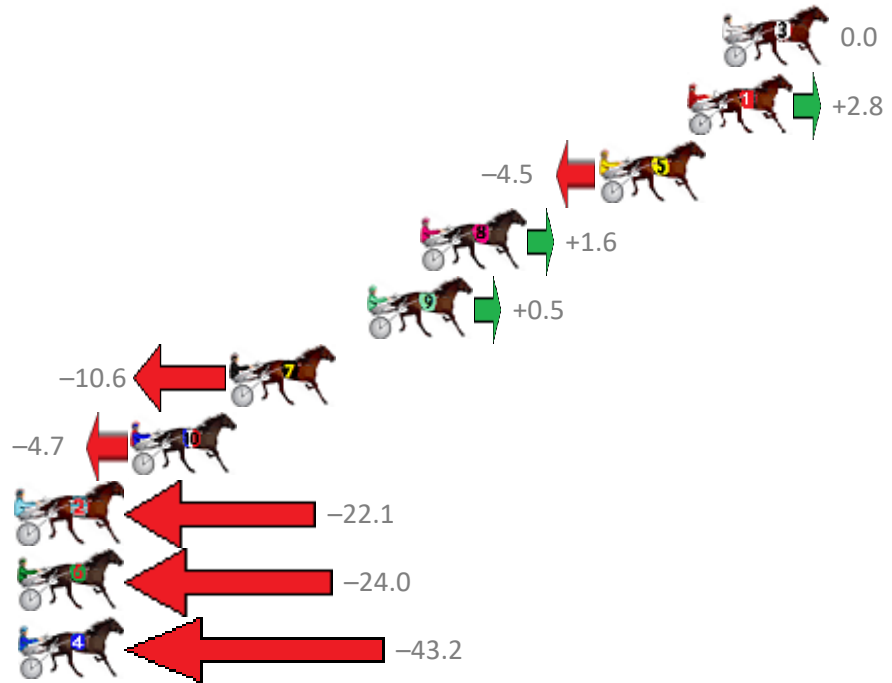

Redcliffe Race 4 Distance 1780m

Thursday, 17 January 2019

Gross Time: 2:14.60 MileRate: 2:01.70 LeadTime: 11.60s First Qtr: 32.00s Second Qtr: 32.20s Third Qtr: 29.60s Fourth Qtr: 29.20s

No Horse	Plc	Margin	Time	800Time (W)	400 Time (W)
3 SISTER FEELGOOD	1	0.0m	2:14.60	58.80s (0)	29.20s (0)
1 BETTERTHAN TORQUE	2	1.4m	2:14.70	58.59s (0)	28.86s (0)
5 ACE MONTANA	3	4.9m	2:14.96	59.13s (1)	29.41s (1)
8 IMMYS IDOL	4	12.0m	2:15.48	58.68s (0)	28.84s (0)
9 LITTLE ARROWS	5	14.1m	2:15.63	58.76s (1)	28.59s (1)
7 DOWNTOWN LUCCA	6	19.6m	2:16.03	59.58s (0)	29.73s (0)
10 THANKHEAVNFORGIRLS	7	23.5m	2:16.32	59.15s (1)	29.85s (2)
2 TACTFILLY MAGIC	8	31.9m	2:16.93	60.42s (1)	30.23s (1)
6 WHITE HEART BUNTER	9	47.2m	2:18.05	60.56s (1)	31.08s (2)
4 LONESTAR WAY	10	48.4m	2:18.13	61.98s (1)	31.74s (1)

Finish Position and metres gained from 800m

Sectionals
Powered by

PJ Harness Analyser
Master harness racing with the power of sectionals
Owners, Trainers and Punters - Check out what's new at www.pjdata.com.au

The Racing Queensland Board (trading as Racing Queensland) and provider are not responsible for the completeness or accuracy of any of the information contained herein, and makes no representations about its suitability for any purpose.