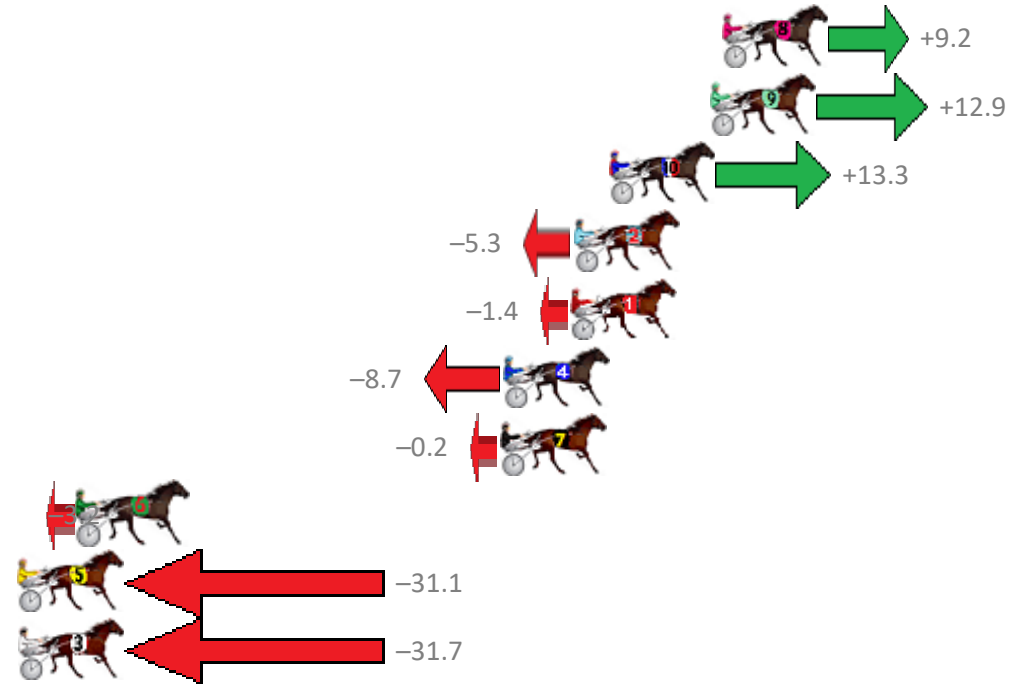

Redcliffe Race 5 Distance 2040m

Thursday, 17 January 2019

Gross Time: 2:31.00 MileRate: 1:59.10 LeadTime: 30.30s First Qtr: 29.70s Second Qtr: 30.70s Third Qtr: 29.50s Fourth Qtr: 30.80s

No Horse	Plc	Margin	Time	800Time (W)	400 Time (W)
8 SHERIFF JUJON	1	0.0m	2:31.00	59.61s (1)	30.11s (1)
9 OHOKA COOPER	2	0.5m	2:31.04	59.33s (1)	29.81s (1)
10 JUSTA DALE	3	4.5m	2:31.35	59.30s (1)	29.75s (1)
2 RITCHIE BEE	4	5.9m	2:31.45	60.70s (0)	31.22s (0)
1 WAVEDANCER	5	6.0m	2:31.46	60.41s (0)	30.88s (0)
4 MONTEREY JACK	6	8.7m	2:31.67	60.96s (1)	31.47s (1)
7 UNASSUMING CHAMP	7	8.8m	2:31.68	60.32s (0)	30.78s (0)
6 DOOLITTLE DANDY	8	25.6m	2:32.97	60.54s (1)	31.25s (0)
5 CONCENTRATION	9	32.1m	2:33.47	62.64s (2)	32.38s (2)
3 GOTTA GO RALPHIE	10	36.3m	2:33.80	62.69s (1)	33.23s (1)

Finish Position and metres gained from 800m

Sectionals
Powered by

PJ Harness Analyser
Master harness racing with the power of sectionals
Owners, Trainers and Punters - Check out what's new at www.pjdata.com.au

The Racing Queensland Board (trading as Racing Queensland) and provider are not responsible for the completeness or accuracy of any of the information contained herein, and makes no representations about its suitability for any purpose.