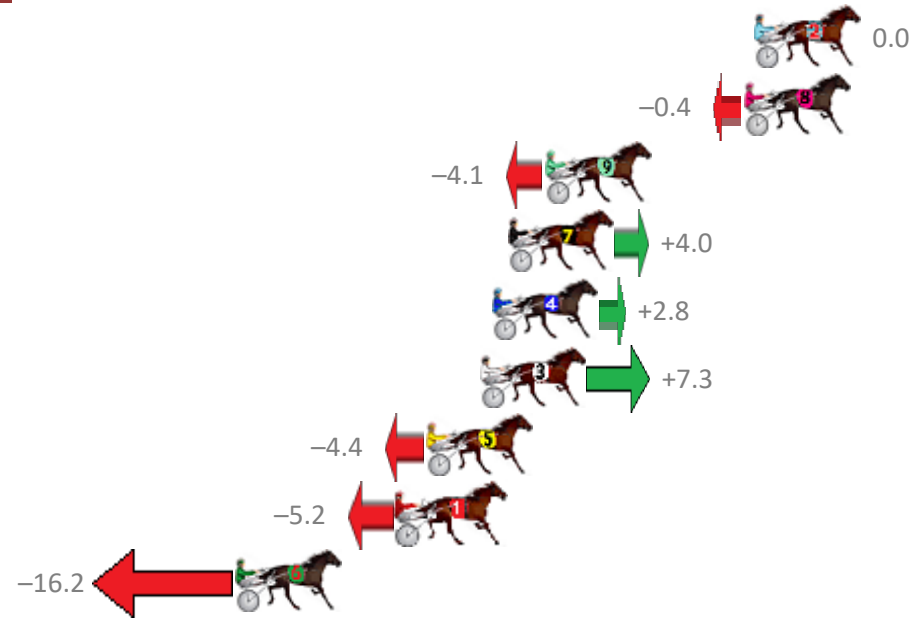

Redcliffe Race 8 Distance 2280m

Thursday, 17 January 2019

Gross Time: 2:52.40 MileRate: 2:01.70 LeadTime: 51.60s First Qtr: 30.80s Second Qtr: 31.20s Third Qtr: 30.00s Fourth Qtr: 28.80s

No Horse	Plc	Margin	Time	800Time (W)	400 Time (W)
2 DESTINY WARRIOR	1	0.0m	2:52.40	58.80s (0)	28.80s (0)
8 SPRINGFIELD SPIRIT	2	0.4m	2:52.43	58.83s (1)	28.80s (1)
9 DONNY JONES	3	8.3m	2:53.00	59.10s (1)	29.11s (2)
7 ROCKNROLL EMMA	4	9.8m	2:53.11	58.51s (0)	28.61s (0)
4 PROJECTILE	5	10.4m	2:53.15	58.59s (1)	28.94s (2)
3 EPIRUS BOY	6	10.9m	2:53.18	58.26s (1)	28.65s (2)
5 PERFECT JESSE	7	13.0m	2:53.34	59.12s (1)	29.10s (1)
1 BOB GAGE	8	14.2m	2:53.42	59.18s (0)	29.23s (0)
6 WILLSINTOWN	9	20.6m	2:53.88	59.99s (0)	30.00s (0)

Finish Position and metres gained from 800m

Sectionals
Powered by

PJ Harness Analyser
Master harness racing with the power of sectionals
Owners, Trainers and Punters - Check out what's new at www.pjdata.com.au

The Racing Queensland Board (trading as Racing Queensland) and provider are not responsible for the completeness or accuracy of any of the information contained herein, and makes no representations about its suitability for any purpose.