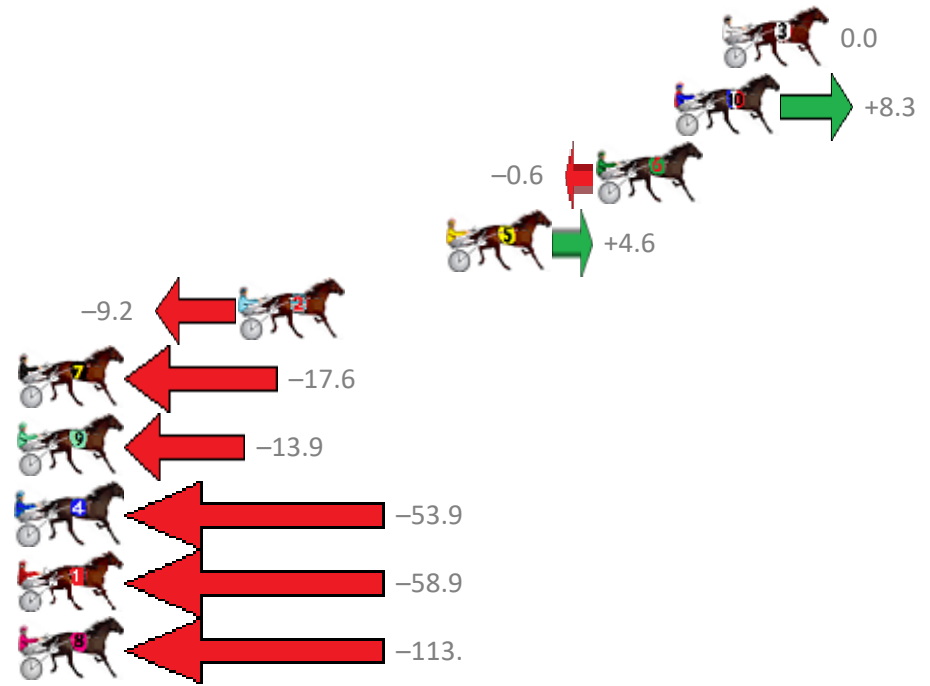

Redcliffe Race 4 Distance 1780m

Wednesday, 13 February 2019

Gross Time: 2:12.20 MileRate: 1:59.50 LeadTime: 11.00s First Qtr: 29.60s Second Qtr: 32.40s Third Qtr: 28.90s Fourth Qtr: 30.30s

No Horse	Plc	Margin	Time	800Time (W)	400 Time (W)
3 KEARNEY LANE	1	0.0m	2:12.20	59.20s (0)	30.30s (0)
10 DYNAMIC DEEJAY	2	1.9m	2:12.34	58.59s (2)	29.96s (1)
6 RITCHIE BEE	3	5.0m	2:12.58	59.24s (2)	30.28s (0)
5 TAFFY BOY	4	11.0m	2:13.03	58.86s (2)	29.95s (2)
2 BERTILS DELIGHT	5	19.2m	2:13.65	59.88s (1)	30.16s (2)
7 GIGANTIC JASPER	6	29.2m	2:14.41	60.50s (0)	30.51s (0)
9 SANTASTIC PRINCESS	7	29.9m	2:14.46	60.23s (0)	30.63s (1)
4 LIGHTHORSE	8	59.9m	2:16.74	63.19s (1)	33.34s (1)
1 MAX IS BACK	9	63.3m	2:16.99	63.56s (0)	33.52s (0)
8 KIWI SOLDIER	10	128.9m	2:21.96	67.63s (1)	38.05s (2)

Finish Position and metres gained from 800m

Sectionals
Powered by

PJ Harness Analyser
Master harness racing with the power of sectionals
Owners, Trainers and Punters - Check out what's new at www.pjdata.com.au

The Racing Queensland Board (trading as Racing Queensland) and provider are not responsible for the completeness or accuracy of any of the information contained herein, and makes no representations about its suitability for any purpose.