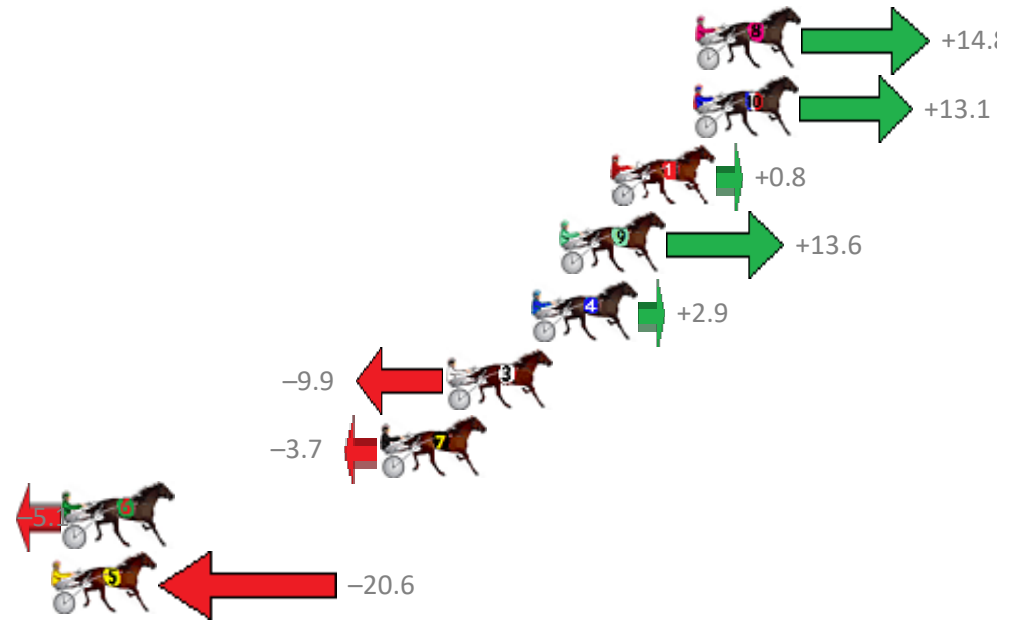

Redcliffe Race 2 Distance 2040m

Wednesday, 13 February 2019

Gross Time: 2:31.90 MileRate: 1:59.80 LeadTime: 30.70s First Qtr: 30.60s Second Qtr: 29.60s Third Qtr: 29.50s Fourth Qtr: 31.50s

No Horse	Plc	Margin	Time	800Time (W)	400 Time (W)
8 BONNIE JUJON	1	0.0m	2:31.90	59.87s (1)	30.65s (2)
10 FEEL THE REIGN	2	0.1m	2:31.91	60.00s (0)	30.47s (0)
1 ROWDYS ACE	3	3.4m	2:32.17	60.94s (0)	31.42s (0)
9 FORTES IN FIDE	4	5.4m	2:32.33	59.96s (1)	31.12s (1)
4 LETHAL PROMISE	5	6.5m	2:32.41	60.78s (1)	31.52s (2)
3 SMILING ARMADA	6	9.9m	2:32.68	61.75s (0)	32.28s (0)
7 SPONDOOLEY	7	12.5m	2:32.88	61.28s (0)	31.78s (0)
6 CLOCKON DOC LOMBO	8	25.1m	2:33.88	61.39s (0)	32.04s (0)
5 ROCKNROLL PROMISE	9	25.6m	2:33.92	62.57s (1)	33.31s (1)

Finish Position and metres gained from 800m

Sectionals
Powered by

PJ Harness Analyser
Master harness racing with the power of sectionals
Owners, Trainers and Punters - Check out what's new at www.pjdata.com.au

The Racing Queensland Board (trading as Racing Queensland) and provider are not responsible for the completeness or accuracy of any of the information contained herein, and makes no representations about its suitability for any purpose.