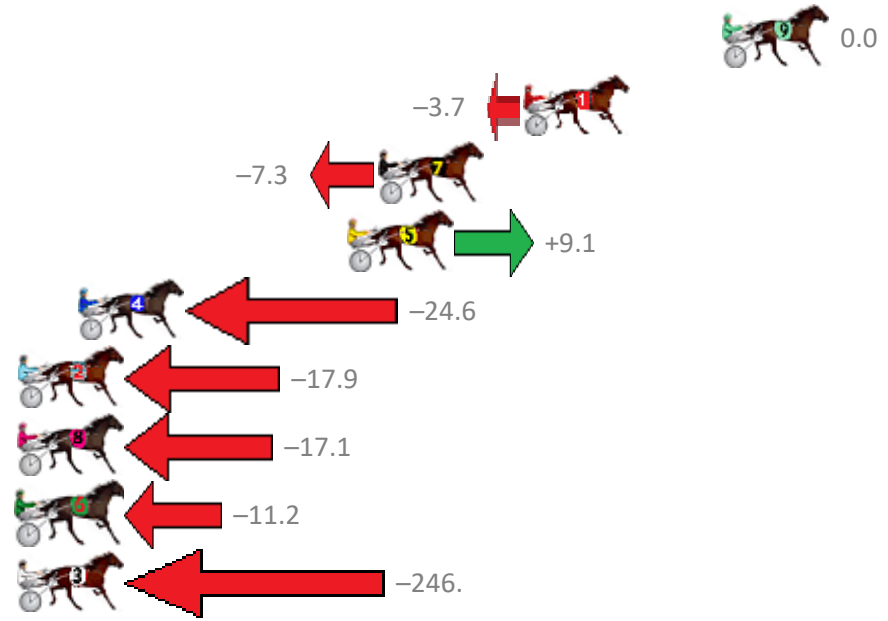

Redcliffe Race 6 Distance 1780m

Wednesday, 13 February 2019

Gross Time: 2:13.20 MileRate: 2:00.40 LeadTime: 11.90s First Qtr: 29.00s Second Qtr: 31.60s Third Qtr: 30.20s Fourth Qtr: 30.50s

No Horse	Plc	Margin	Time	800Time (W)	400 Time (W)
9 UNASSUMING CHAMP	1	0.0m	2:13.20	60.70s (0)	30.50s (0)
1 TORQUE TO THE MAX	2	7.9m	2:13.80	60.98s (0)	30.77s (0)
7 BUKTHSYSTEM	3	13.7m	2:14.24	61.25s (1)	31.04s (1)
5 WAVEDANCER	4	14.9m	2:14.34	60.01s (1)	30.52s (2)
4 THANKHEAVNFORGIRLS	5	25.6m	2:15.15	62.57s (1)	32.31s (1)
2 PRIVATE JUJON	6	29.5m	2:15.45	62.06s (2)	31.86s (1)
8 DARTESIAN	7	30.1m	2:15.50	62.00s (0)	31.97s (0)
6 SHADOW SON	8	30.2m	2:15.50	61.55s (1)	31.60s (1)
3 ITS YOU NOT ME	9	260.4m	2:33.06	79.38s (1)	46.85s (0)

Finish Position and metres gained from 800m

Sectionals
Powered by

PJ Harness Analyser
Master harness racing with the power of sectionals
Owners, Trainers and Punters - Check out what's new at www.pjdata.com.au

The Racing Queensland Board (trading as Racing Queensland) and provider are not responsible for the completeness or accuracy of any of the information contained herein, and makes no representations about its suitability for any purpose.