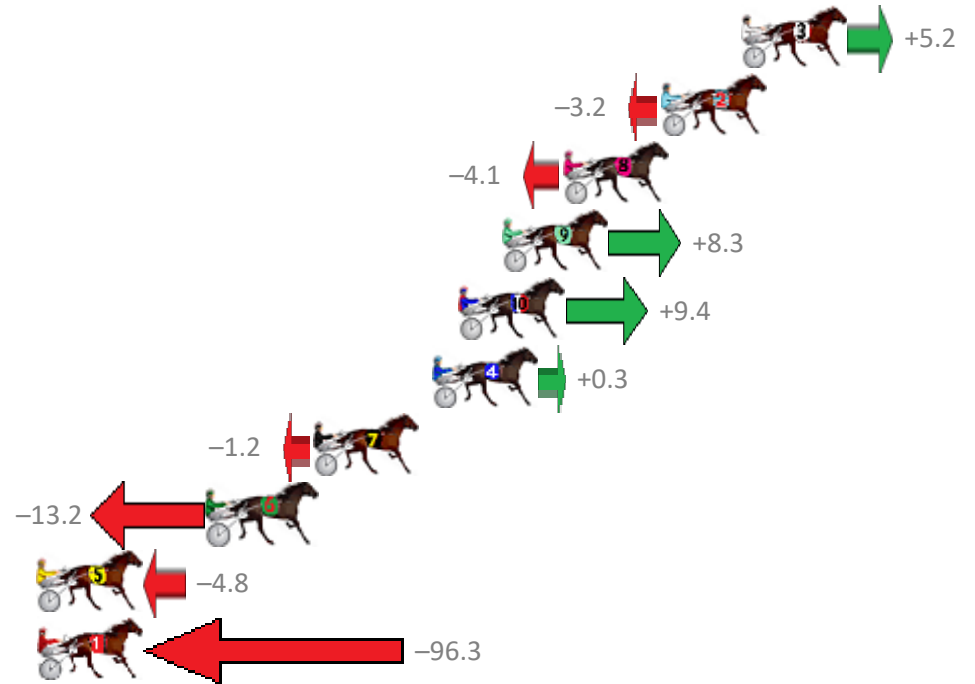

Redcliffe Race 3 Distance 1780m

Wednesday, 13 February 2019

Gross Time: 2:11.80 MileRate: 1:59.20 LeadTime: 11.00s First Qtr: 30.00s Second Qtr: 31.50s Third Qtr: 29.90s Fourth Qtr: 29.40s

No Horse	Plc	Margin	Time	800Time (W)	400 Time (W)
3 JACKS GAMBIT	1	0.0m	2:11.80	58.91s (0)	29.06s (0)
2 DOOLITTLE DANDY	2	3.2m	2:12.04	59.54s (0)	29.64s (0)
8 WEASEL	3	7.1m	2:12.32	59.60s (1)	29.83s (1)
9 MINI MIRACLE	4	9.5m	2:12.50	58.68s (1)	29.36s (2)
10 MY MAGIC MERLIN	5	11.2m	2:12.62	58.60s (2)	29.81s (2)
4 FAMOUS SHOES	6	12.3m	2:12.70	59.28s (1)	29.64s (0)
7 FALCON VISTA	7	17.0m	2:13.05	59.39s (0)	29.77s (1)
6 FLASHING GOOD TIME	8	21.2m	2:13.36	60.28s (1)	30.44s (1)
5 SCOTT TOM	9	31.0m	2:14.08	59.66s (2)	30.56s (2)
1 MAJOR STRIKE	10	107.7m	2:19.72	66.44s (0)	35.48s (0)

Finish Position and metres gained from 800m

Sectionals
Powered by

PJ Harness Analyser
Master harness racing with the power of sectionals
Owners, Trainers and Punters - Check out what's new at www.pjdata.com.au

The Racing Queensland Board (trading as Racing Queensland) and provider are not responsible for the completeness or accuracy of any of the information contained herein, and makes no representations about its suitability for any purpose.