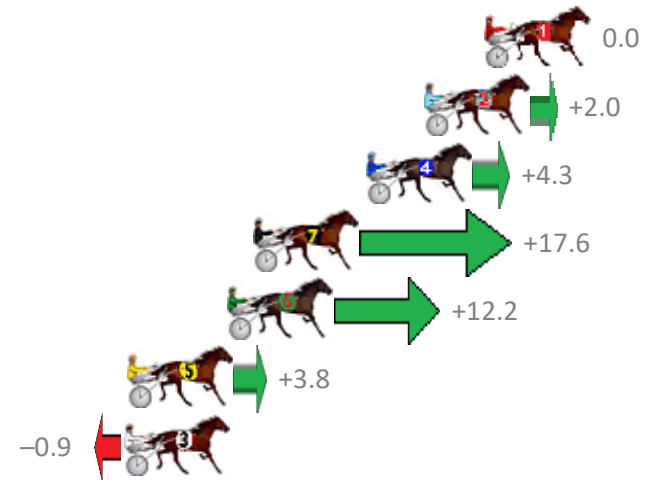

Redcliffe Race 9 Distance 2280m

Wednesday, 13 February 2019

Gross Time: 3:01.40 MileRate: 2:08.10 LeadTime: 55.10s First Qtr: 31.80s Second Qtr: 32.40s Third Qtr: 30.50s Fourth Qtr: 31.60s

No	Horse	Plc	Margin	Time	800Time (W)	400 Time (W)
1	MY PRECIOUS YANKEE	1	0.0m	3:01.40	62.10s (0)	31.60s (0)
2	HIGH CLOUD LASS	2	2.4m	3:01.59	61.94s (0)	31.43s (0)
4	GO AHEAD MAKEMYDA	3	4.7m	3:01.77	61.77s (0)	31.32s (1)
7	JETER	4	9.2m	3:02.13	60.73s (0)	31.05s (2)
6	GHENT	5	10.2m	3:02.21	61.15s (0)	31.22s (0)
5	NORAHS FLING	6	14.2m	3:02.52	61.81s (0)	32.44s (1)
3	BOURBONONTHEROCK	7	14.3m	3:02.53	62.17s (0)	31.75s (1)

Finish Position and metres gained from 800m

Sectionals
Powered by

PJ Harness Analyser
Master harness racing with the power of sectionals
Owners, Trainers and Punters - Check out what's new at www.pjdata.com.au

The Racing Queensland Board (trading as Racing Queensland) and provider are not responsible for the completeness or accuracy of any of the information contained herein, and makes no representations about its suitability for any purpose.