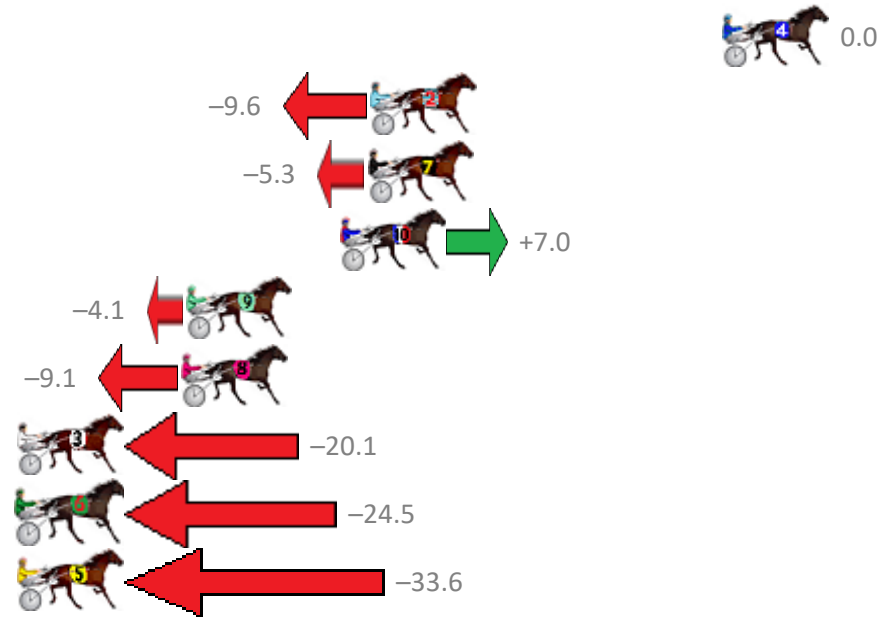

Redcliffe Race 5 Distance 1780m

Wednesday, 13 February 2019

Gross Time: 2:14.10 MileRate: 2:01.20 LeadTime: 11.80s First Qtr: 30.20s Second Qtr: 32.40s Third Qtr: 30.10s Fourth Qtr: 29.60s

No Horse	Plc	Margin	Time	800Time (W)	400 Time (W)
4 CANDYFLOSS	1	0.0m	2:14.10	59.70s (0)	29.60s (0)
2 PERFECT FEELING	2	14.0m	2:15.14	60.42s (0)	30.28s (0)
7 MAYWYN TOUGH	3	14.1m	2:15.14	60.10s (0)	29.98s (0)
10 ON THE TOP	4	15.2m	2:15.22	59.18s (1)	29.78s (2)
9 MY ULTIMATE MAJOR	5	21.3m	2:15.68	60.01s (1)	30.54s (2)
8 LA PISTOLA	6	21.5m	2:15.69	60.38s (1)	30.88s (2)
3 CHASIN DREAMZ	7	28.3m	2:16.19	61.20s (1)	31.12s (1)
6 SCHOOPY	8	37.3m	2:16.86	61.53s (0)	31.46s (1)
5 GIVE ME A GO	9	37.4m	2:16.87	62.21s (1)	32.13s (1)

Finish Position and metres gained from 800m

Sectionals
Powered by

PJ Harness Analyser
Master harness racing with the power of sectionals
Owners, Trainers and Punters - Check out what's new at www.pjdata.com.au

The Racing Queensland Board (trading as Racing Queensland) and provider are not responsible for the completeness or accuracy of any of the information contained herein, and makes no representations about its suitability for any purpose.