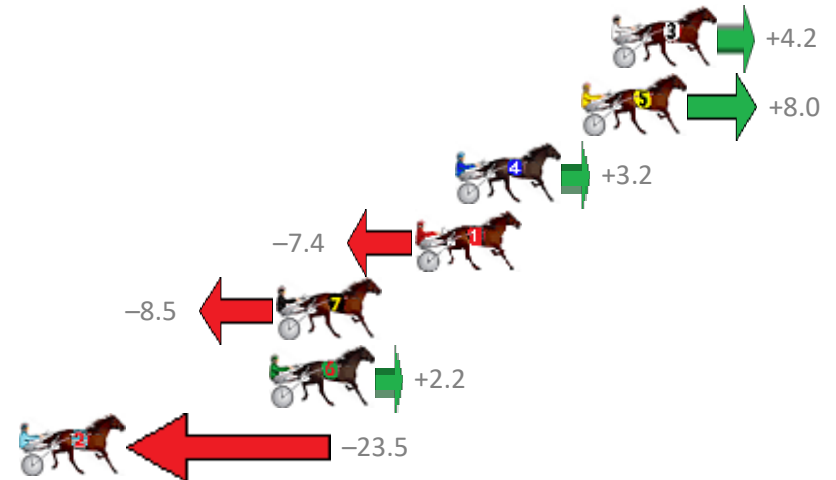

Redcliffe Race 7 Distance 2040m

Wednesday, 13 February 2019

Gross Time: 2:32.50 MileRate: 2:00.30 LeadTime: 30.70s First Qtr: 30.30s Second Qtr: 31.20s Third Qtr: 29.90s Fourth Qtr: 30.40s

No Horse	Plc	Margin	Time	800Time (W)	400 Time (W)
3 SIR SEMPER FIDELIS	1	0.0m	2:32.50	59.98s (1)	30.20s (2)
5 ROLLING ALONG	2	1.2m	2:32.59	59.70s (0)	29.96s (2)
4 SPLASH OF GOLD	3	6.2m	2:32.97	60.06s (1)	30.37s (3)
1 TELL THE FUTURE	4	7.8m	2:33.09	60.86s (0)	30.99s (0)
7 OUR SHANGHAI NOON	5	13.3m	2:33.51	60.94s (0)	31.05s (0)
6 DONNY JONES	6	13.6m	2:33.53	60.13s (1)	30.49s (0)
2 GOOD BOY OLIVER	7	23.5m	2:34.29	62.07s (1)	31.96s (1)

Finish Position and metres gained from 800m

Sectionals
Powered by

PJ Harness Analyser
Master harness racing with the power of sectionals
Owners, Trainers and Punters - Check out what's new at www.pjdata.com.au

The Racing Queensland Board (trading as Racing Queensland) and provider are not responsible for the completeness or accuracy of any of the information contained herein, and makes no representations about its suitability for any purpose.