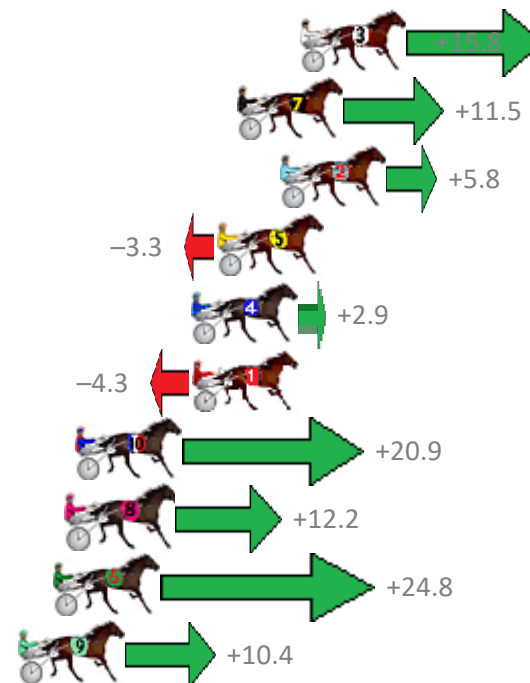

Finish Position and metres gained from 800m

Sectionals
Powered by

PJ Harness Analyser
Master harness racing with the power of sectionals
Owners, Trainers and Punters - Check out what's new at www.pjdata.com.au