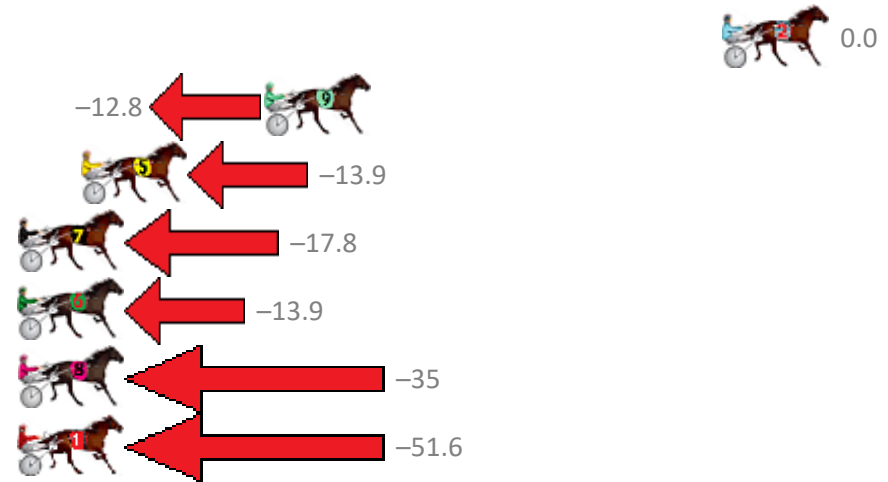

Redcliffe Race 8 Distance 1780m

Wednesday, 13 February 2019

Gross Time: 2:13.10 MileRate: 2:00.30 LeadTime: 11.30s First Qtr: 30.50s Second Qtr: 31.80s Third Qtr: 30.40s Fourth Qtr: 29.10s

No Horse	Plc	Margin	Time	800Time (W)	400 Time (W)
2 MAYWYN A JUG ORTW	1	0.0m	2:13.10	59.50s (0)	29.10s (0)
9 OVERCOMMITTED	2	18.2m	2:14.42	60.45s (1)	29.90s (1)
5 SWEET SCOOT	3	25.5m	2:14.96	60.53s (1)	30.05s (1)
7 STUDLEIGH WILL	4	28.0m	2:15.14	60.82s (0)	30.38s (0)
6 MOLLIGUANNA	5	28.3m	2:15.16	60.53s (0)	30.02s (0)
8 LIVING FREE	6	36.0m	2:15.72	62.10s (1)	31.53s (1)
1 MONTANA DAZZLER	7	56.6m	2:17.22	63.34s (0)	32.77s (0)

Finish Position and metres gained from 800m

Sectionals
Powered by

PJ Harness Analyser
Master harness racing with the power of sectionals
Owners, Trainers and Punters - Check out what's new at www.pjdata.com.au

The Racing Queensland Board (trading as Racing Queensland) and provider are not responsible for the completeness or accuracy of any of the information contained herein, and makes no representations about its suitability for any purpose.