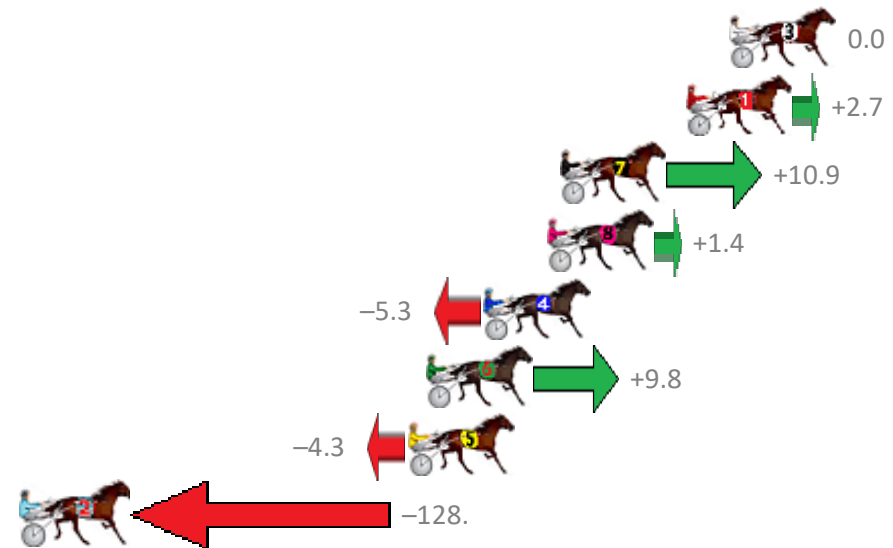

Albion Park Race 4 Distance 2138m

Tuesday, 19 March 2019

Gross Time: 2:32.60 MileRate: 1:54.80 LeadTime: 37.50s First Qtr: 29.50s Second Qtr: 30.30s Third Qtr: 28.10s Fourth Qtr: 27.20s

NoHorse	Plc	Margin	Time	800Time (W)	400 Time (W)
3 PACIFIC DRUMS	1	0.0m	2:32.60	55.30s (0)	27.20s (0)
1 THE BOYS GNP	2	1.7m	2:32.72	55.11s (0)	27.02s (0)
7 SPRING CAMPAIGN	3	6.7m	2:33.06	54.55s (1)	26.89s (2)
8 OLIVER WINKLE	4	7.2m	2:33.09	55.20s (0)	27.06s (0)
4 FAME ASSURED	5	9.7m	2:33.26	55.67s (1)	27.55s (1)
6 IM FREE FALLING	6	12.0m	2:33.42	54.62s (1)	26.94s (2)
5 NOVENA ROSE	7	12.7m	2:33.46	55.60s (1)	27.45s (1)
2 MATT BELFORD	8	142.1m	2:42.26	64.21s (1)	34.41s (0)

Finish Position and metres gained from 800m

Sectionals
Powered by

PJ Harness Analyser
Master harness racing with the power of sectionals
Owners, Trainers and Punters - Check out what's new at www.pjdata.com.au

The Racing Queensland Board (trading as Racing Queensland) and provider are not responsible for the completeness or accuracy of any of the information contained herein, and makes no representations about its suitability for any purpose.