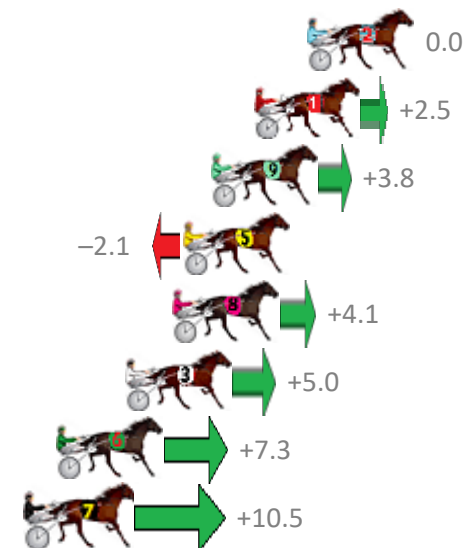

Albion Park Race 3 Distance 2138m

Tuesday, 19 March 2019

Gross Time: 2:39.70 MileRate: 2:00.20 LeadTime: 39.80s First Qtr: 31.30s Second Qtr: 31.00s Third Qtr: 28.90s Fourth Qtr: 28.70s

NoHorse	Plc	Margin	Time	800Time (W)	400 Time (W)
2 HELLBOUND	1	0.0m	2:39.70	57.60s (0)	28.70s (0)
1 MELPARK MAGIC	2	2.1m	2:39.85	57.42s (0)	28.49s (0)
9 MATATOKI	3	3.8m	2:39.97	57.33s (1)	28.41s (1)
5 REDRIVERDEBBA	4	4.9m	2:40.05	57.75s (1)	28.82s (1)
8 JETER	5	5.3m	2:40.08	57.30s (0)	28.39s (0)
3 SCORCHED	6	7.2m	2:40.22	57.24s (1)	28.34s (2)
6 JUSTABILIKEMUM	7	9.9m	2:40.41	57.07s (1)	28.26s (1)
7 ASTRAL RULER	8	11.1m	2:40.50	56.84s (1)	28.46s (0)

Finish Position and metres gained from 800m

Sectionals
Powered by

PJ Harness Analyser
Master harness racing with the power of sectionals
Owners, Trainers and Punters - Check out what's new at www.pjdata.com.au

The Racing Queensland Board (trading as Racing Queensland) and provider are not responsible for the completeness or accuracy of any of the information contained herein, and makes no representations about its suitability for any purpose.