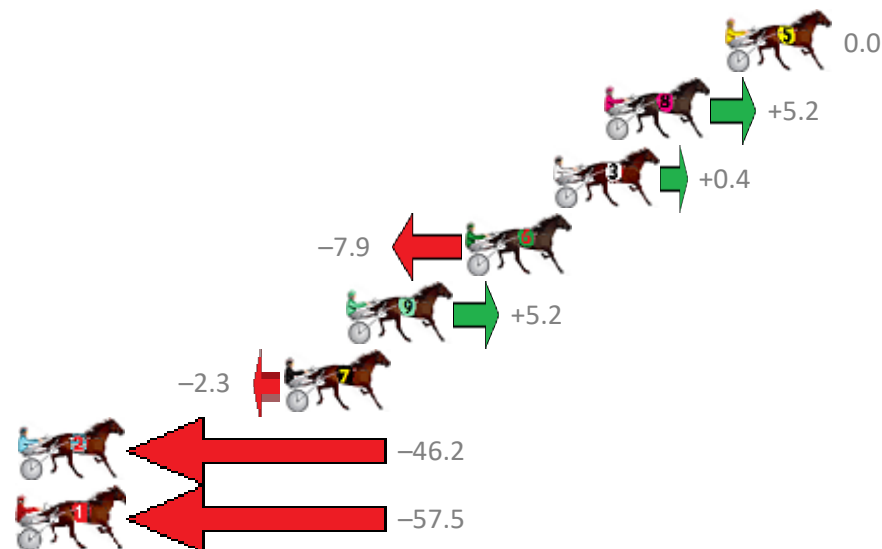

Albion Park Race 7 Distance 1660m

Tuesday, 19 March 2019

Gross Time: 2:00.70 MileRate: 1:57.00 LeadTime: 3.40s First Qtr: 28.90s Second Qtr: 32.10s Third Qtr: 28.40s Fourth Qtr: 27.90s

NoHorse	Plc	Margin	Time	800Time (W)	400 Time (W)
5 SMART AS CAMM BE	1	0.0m	2:00.70	56.30s (0)	27.90s (0)
8 TUAPEKA LIGHT	2	4.8m	2:01.03	55.93s (0)	27.86s (0)
3 GODDESS JUJON	3	6.8m	2:01.17	56.27s (1)	27.59s (1)
6 BOULDER CITY	4	10.3m	2:01.42	56.86s (1)	28.16s (1)
9 IM NO OUTLAW	5	15.0m	2:01.75	55.93s (2)	28.90s (1)
7 THE RAGNBONE MAN	6	17.5m	2:01.92	56.46s (2)	27.81s (0)
2 KID CALVERT	7	63.6m	2:05.14	59.55s (1)	30.10s (0)
1 DATTITUDE	8	68.9m	2:05.51	60.35s (1)	29.22s (0)

Finish Position and metres gained from 800m

Sectionals
Powered by

PJ Harness Analyser
Master harness racing with the power of sectionals
Owners, Trainers and Punters - Check out what's new at www.pjdata.com.au

The Racing Queensland Board (trading as Racing Queensland) and provider are not responsible for the completeness or accuracy of any of the information contained herein, and makes no representations about its suitability for any purpose.