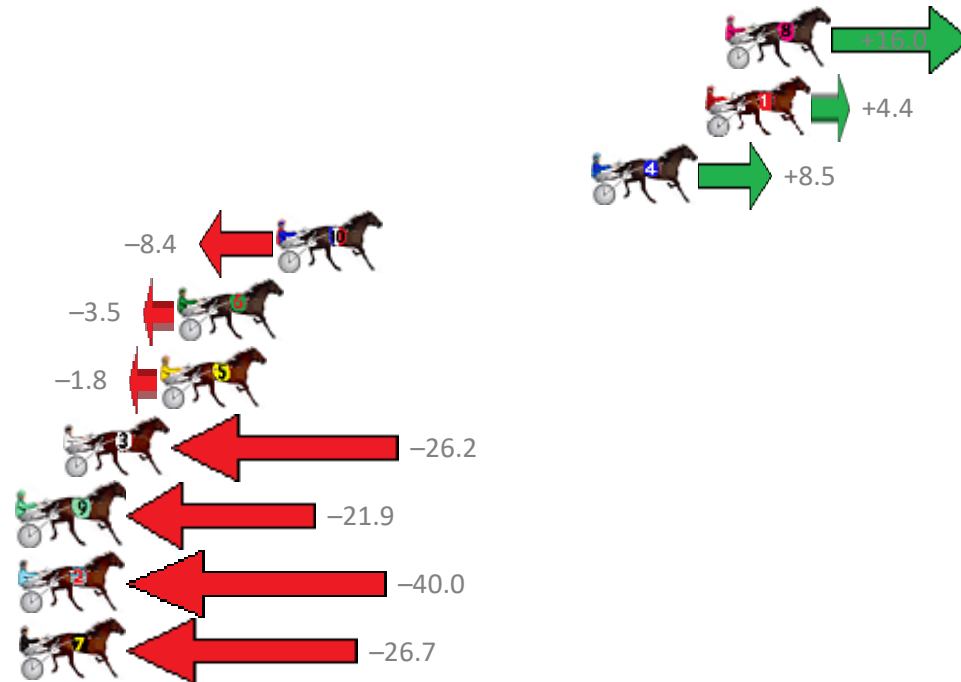

Finish Position and metres gained from 800m

Sectionals
Powered by

PJ Harness Analyser
Master harness racing with the power of sectionals
Owners, Trainers and Punters - Check out what's new at www.pjdata.com.au