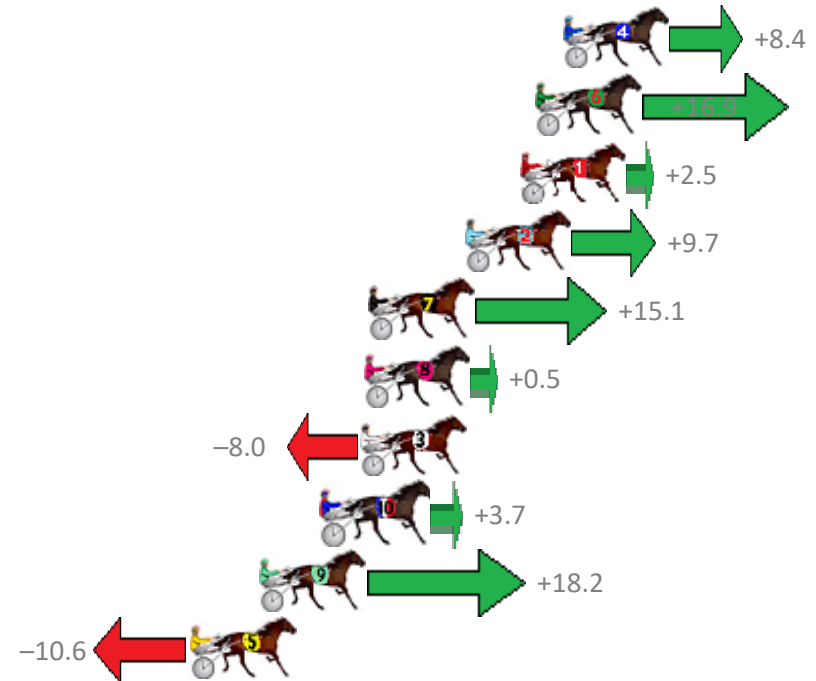

Albion Park Race 2 Distance 1660m

Tuesday, 19 March 2019

Gross Time: 2:01.60 MileRate: 1:57.90 LeadTime: 3.40s First Qtr: 28.50s Second Qtr: 30.70s Third Qtr: 29.90s Fourth Qtr: 29.10s

NoHorse	Plc	Margin	Time	800Time (W)	400 Time (W)
4 JIGGLE AND JIVE	1	0.0m	2:01.60	58.38s (1)	28.56s (2)
6 A RAINBOW DELIGHT	2	1.1m	2:01.68	57.75s (1)	28.00s (2)
1 LOVELAINE	3	1.7m	2:01.72	58.82s (0)	28.92s (0)
2 FAIREACHDAINN	4	3.9m	2:01.88	58.28s (1)	28.51s (2)
7 SHADYS DELIGHT	5	7.7m	2:02.16	57.89s (1)	28.16s (2)
8 IMA BEACH BABE	6	7.9m	2:02.17	58.96s (0)	29.05s (0)
3 TARGARYEN HANOVER	7	8.0m	2:02.18	59.59s (0)	29.68s (0)
10 VOODOO FELLA	8	9.5m	2:02.29	58.73s (0)	28.87s (1)
9 BLACKSADANCE	9	12.0m	2:02.47	57.66s (0)	28.24s (0)
5 MY ULTIMATE TINTIN	10	14.8m	2:02.68	59.78s (1)	29.91s (1)

Finish Position and metres gained from 800m

Sectionals
Powered by

PJ Harness Analyser
Master harness racing with the power of sectionals
Owners, Trainers and Punters - Check out what's new at www.pjdata.com.au

The Racing Queensland Board (trading as Racing Queensland) and provider are not responsible for the completeness or accuracy of any of the information contained herein, and makes no representations about its suitability for any purpose.