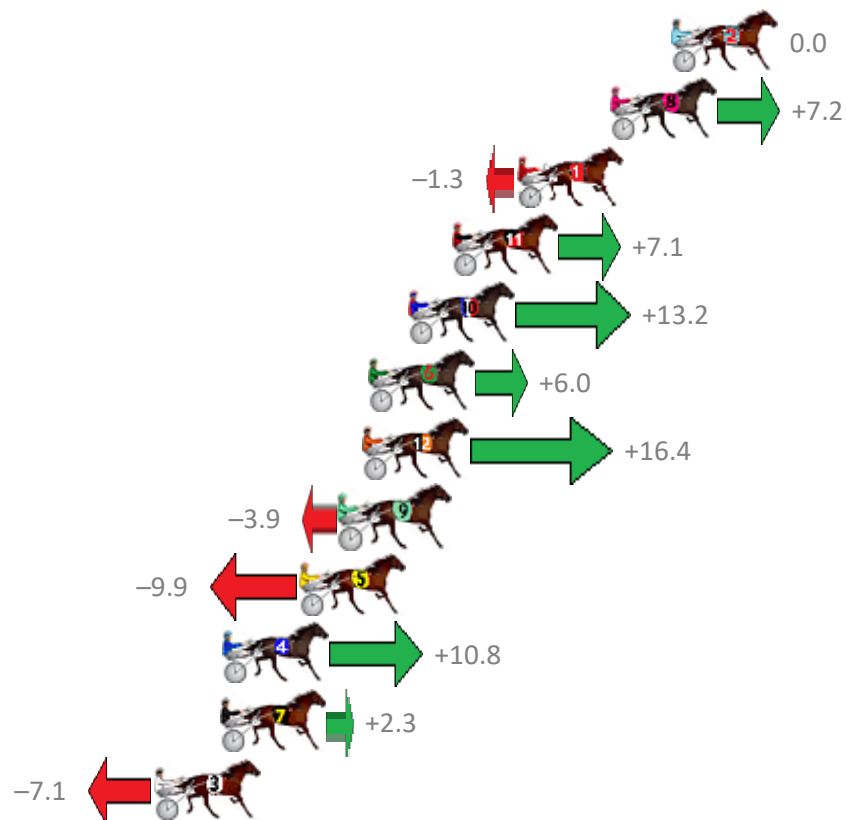

Albion Park Race 8 Distance 1660m

Tuesday, 19 March 2019

Gross Time: 1:56.40 MileRate: 1:52.80 LeadTime: 3.40s First Qtr: 27.20s Second Qtr: 28.90s Third Qtr: 27.60s Fourth Qtr: 29.30s

NoHorse	Plc	Margin	Time	800Time (W)	400 Time (W)
2 IM NORMA JEAN	1	0.0m	1:56.40	56.90s (0)	29.30s (0)
8 PINUP BOY	2	2.4m	1:56.58	56.39s (0)	28.70s (0)
1 OASIS DREAM	3	6.1m	1:56.85	56.99s (0)	29.31s (0)
11 ELMAUR JOY	4	8.7m	1:57.04	56.40s (0)	28.78s (0)
10 SOMWHEREOVARAINB	5	10.4m	1:57.16	55.96s (1)	28.23s (2)
6 ONLY IN ROME	6	12.0m	1:57.28	56.47s (1)	28.67s (3)
12 THATS HOW WEROLL	7	12.2m	1:57.29	55.73s (1)	28.03s (1)
9 LIFES BLACK	8	13.1m	1:57.36	57.18s (1)	29.32s (1)
5 PARAVANI	9	14.7m	1:57.48	57.60s (1)	29.78s (1)
4 REGAL NIGHTSHADE	10	17.8m	1:57.70	56.13s (0)	28.74s (0)
7 LANCELOT BROMAC	11	17.9m	1:57.71	56.74s (0)	29.12s (1)
3 MY SECRET TORQUE	12	20.5m	1:57.90	57.40s (1)	29.56s (2)

Finish Position and metres gained from 800m

Sectionals
Powered by

PJ Harness Analyser
Master harness racing with the power of sectionals
Owners, Trainers and Punters - Check out what's new at www.pjdata.com.au

The Racing Queensland Board (trading as Racing Queensland) and provider are not responsible for the completeness or accuracy of any of the information contained herein, and makes no representations about its suitability for any purpose.