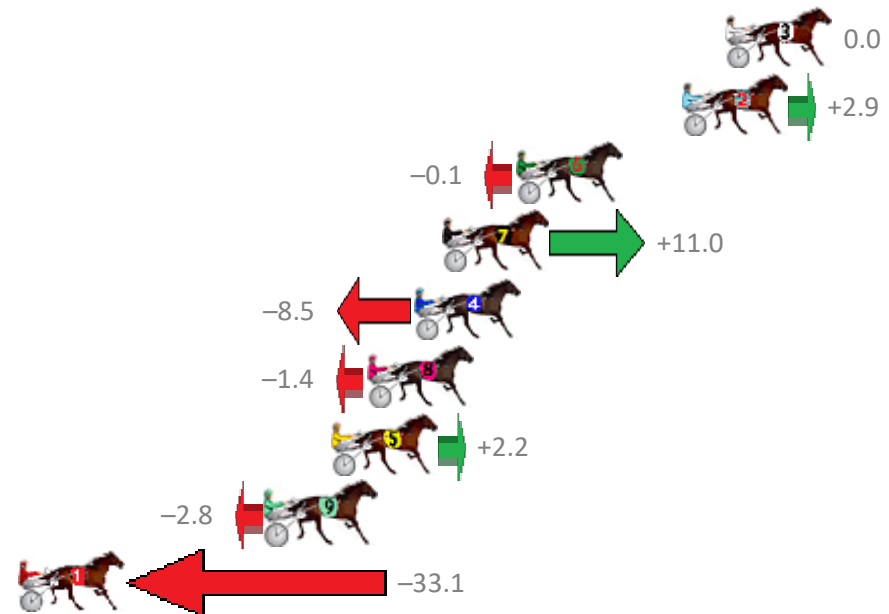

Albion Park Race 5 Distance 2138m

Tuesday, 19 March 2019

Gross Time: 2:34.40 MileRate: 1:56.20 LeadTime: 38.00s First Qtr: 29.90s Second Qtr: 29.90s Third Qtr: 28.60s Fourth Qtr: 28.00s

NoHorse	Plc	Margin	Time	800Time (W)	400 Time (W)
3 PLATINUM ROULETTE	1	0.0m	2:34.40	56.60s (0)	28.00s (0)
2 TOP TRIO	2	1.7m	2:34.52	56.39s (0)	27.81s (0)
6 SOMEMONDOSOMEW	3	8.3m	2:34.98	56.61s (1)	28.02s (2)
7 IDEAL WARRIOR	4	11.2m	2:35.18	55.82s (1)	27.52s (2)
4 ANOTHER BROADWAY	5	12.3m	2:35.26	57.20s (1)	28.62s (1)
8 WILLS	6	14.2m	2:35.39	56.70s (1)	28.29s (1)
5 LOTS MORE ART	7	15.6m	2:35.49	56.44s (1)	28.18s (2)
9 DARBY BRIGHTS	8	18.2m	2:35.67	56.80s (0)	28.01s (1)
1 LOMBO RANMILES	9	44.1m	2:37.49	58.94s (0)	29.94s (0)

Finish Position and metres gained from 800m

Sectionals
Powered by

PJ Harness Analyser
Master harness racing with the power of sectionals
Owners, Trainers and Punters - Check out what's new at www.pjdata.com.au

The Racing Queensland Board (trading as Racing Queensland) and provider are not responsible for the completeness or accuracy of any of the information contained herein, and makes no representations about its suitability for any purpose.