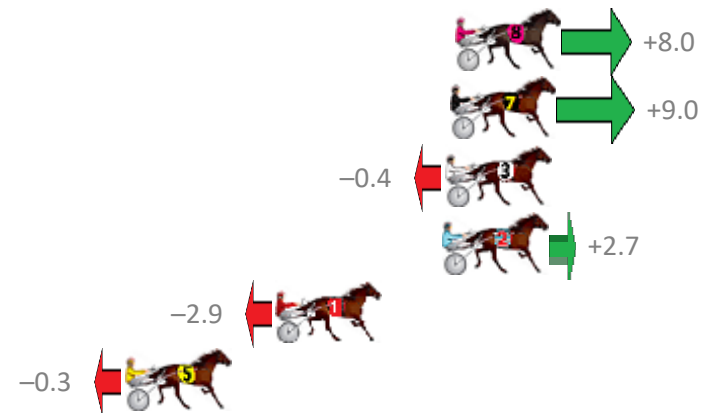

Albion Park Race 6 Distance 1660m

Tuesday, 19 March 2019

Gross Time: 1:56.90 MileRate: 1:53.30 LeadTime: 3.40s First Qtr: 27.90s Second Qtr: 30.20s Third Qtr: 27.60s Fourth Qtr: 27.80s

NoHorse	Plc	Margin	Time	800Time (W)	400 Time (W)
8 THE SHADY ONE	1	0.0m	1:56.90	54.85s (1)	27.26s (1)
7 SIR JULIAN	2	0.2m	1:56.91	54.78s (0)	27.12s (0)
3 COREY WILLIAM	3	0.4m	1:56.93	55.43s (0)	27.83s (0)
2 COLD IDEAL	4	0.5m	1:56.93	55.21s (1)	27.63s (1)
1 SWEET AS	5	7.1m	1:57.39	55.60s (0)	27.93s (0)
5 CRACKA STRIDE	6	13.1m	1:57.81	55.42s (1)	28.24s (2)

Finish Position and metres gained from 800m

Sectionals
Powered by

PJ Harness Analyser
Master harness racing with the power of sectionals
Owners, Trainers and Punters - Check out what's new at www.pjdata.com.au

The Racing Queensland Board (trading as Racing Queensland) and provider are not responsible for the completeness or accuracy of any of the information contained herein, and makes no representations about its suitability for any purpose.