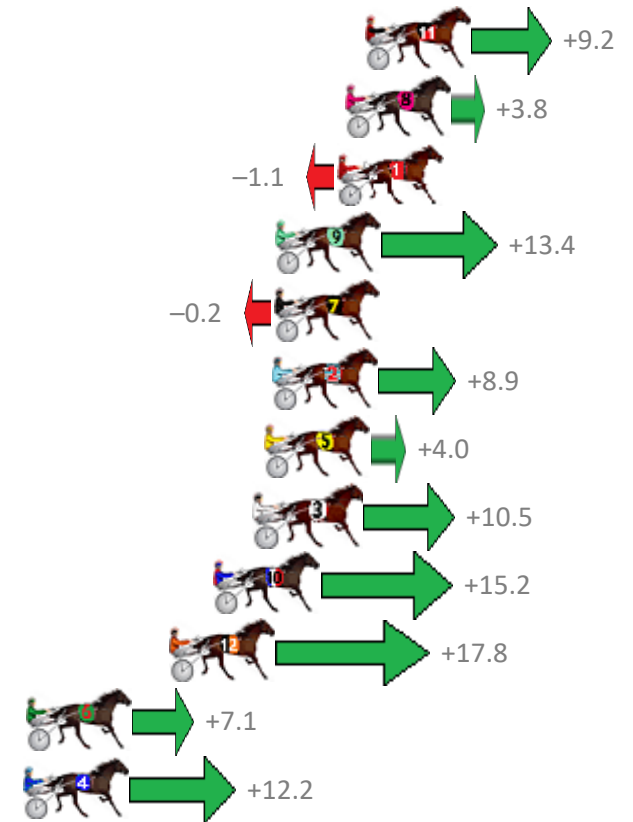

Albion Park Race 9 Distance 1660m

Saturday, 23 March 2019

Gross Time: 2:00.30 MileRate: 1:56.60 LeadTime: 3.50s First Qtr: 27.40s Second Qtr: 31.30s Third Qtr: 29.20s Fourth Qtr: 28.90s

No Horse	Plc	Margin	Time	800Time (W)	400 Time (W)
11 SHILAH	1	0.0m	2:00.30	57.43s (0)	28.25s (0)
8 BRONZE ECSTASY	2	0.8m	2:00.36	57.82s (0)	28.64s (0)
1 WEE JIMMY	3	1.1m	2:00.38	58.18s (0)	28.98s (0)
9 GETINANHANGON	4	3.6m	2:00.56	57.13s (1)	28.45s (2)
7 ONE LAST ROLL	5	3.6m	2:00.56	58.11s (1)	29.10s (1)
2 MONTEREY JACK	6	3.7m	2:00.57	57.45s (1)	28.78s (2)
5 DIAMONDSFROMHEAV	7	4.0m	2:00.59	57.81s (1)	28.83s (1)
3 MY ULTIMATE HELL	8	4.3m	2:00.61	57.34s (0)	28.16s (0)
10 TOP FLIGHT CRUIZE	9	6.0m	2:00.73	57.00s (1)	28.32s (1)
12 RIVERLEIGH WILLIAM	10	7.8m	2:00.86	56.81s (1)	28.11s (1)
6 SIR SEMPER FIDELIS	11	13.5m	2:01.28	57.58s (2)	28.63s (2)
4 DEADLY ROCKER	12	13.6m	2:01.28	57.21s (2)	28.26s (2)

Finish Position and metres gained from 800m

Sectionals
Powered by

PJ Harness Analyser
Master harness racing with the power of sectionals
Owners, Trainers and Punters - Check out what's new at www.pjdata.com.au

The Racing Queensland Board (trading as Racing Queensland) and provider are not responsible for the completeness or accuracy of any of the information contained herein, and makes no representations about its suitability for any purpose.