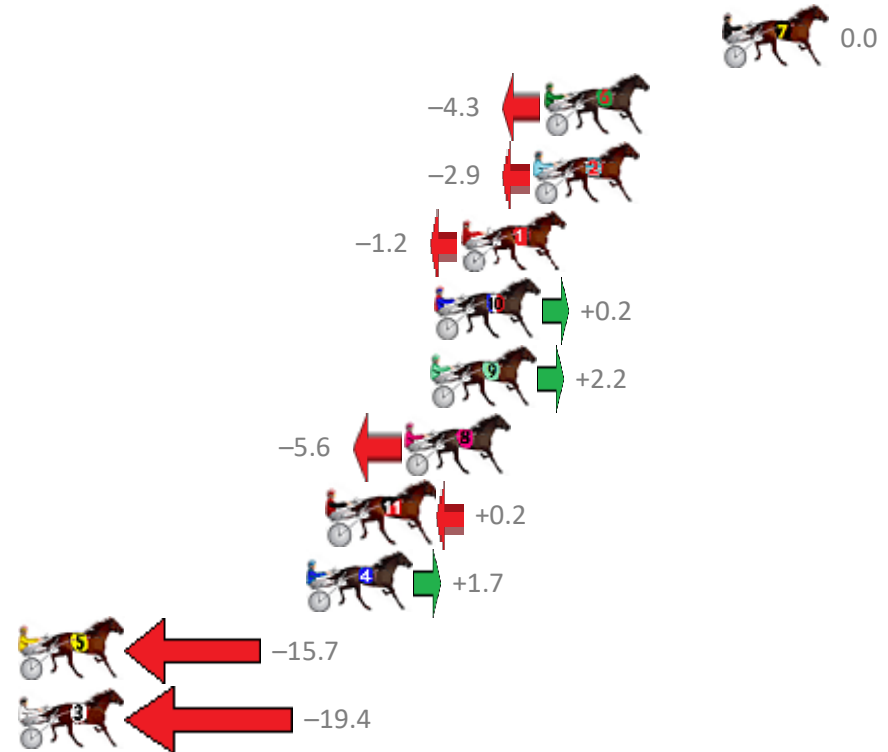

Albion Park Race 8 Distance 2138m

Saturday, 23 March 2019

Gross Time: 2:40.50 MileRate: 2:00.20 LeadTime: 41.60s First Qtr: 30.20s Second Qtr: 31.30s Third Qtr: 29.00s Fourth Qtr: 28.40s

No Horse	Plc	Margin	Time	800Time (W)	400 Time (W)
7 NEEDLE	1	0.0m	2:40.50	57.40s (0)	28.40s (0)
6 QUIETLY SPOKEN	2	7.1m	2:41.00	57.71s (1)	28.78s (1)
2 IVANOV	3	7.5m	2:41.03	57.61s (0)	28.59s (0)
1 REDRIVERDEBBA	4	10.4m	2:41.24	57.49s (0)	28.44s (0)
10 EMPIRE BAY	5	11.4m	2:41.31	57.39s (1)	28.43s (1)
9 ASTRAL RULER	6	11.6m	2:41.32	57.24s (0)	28.19s (0)
8 JUSTABITNOISY	7	12.6m	2:41.39	57.80s (1)	28.83s (1)
11 OUR OVERANOVA	8	15.6m	2:41.61	57.39s (1)	28.36s (1)
4 HELLBOUND	9	16.5m	2:41.67	57.28s (0)	28.12s (0)
5 SOUTHERN ALPS	10	36.1m	2:43.06	58.53s (1)	29.30s (1)
3 DIEU DE LAMOUR	11	42.2m	2:43.50	58.79s (0)	29.56s (0)

Finish Position and metres gained from 800m

Sectionals
Powered by

PJ Harness Analyser
Master harness racing with the power of sectionals
Owners, Trainers and Punters - Check out what's new at www.pjdata.com.au

The Racing Queensland Board (trading as Racing Queensland) and provider are not responsible for the completeness or accuracy of any of the information contained herein, and makes no representations about its suitability for any purpose.