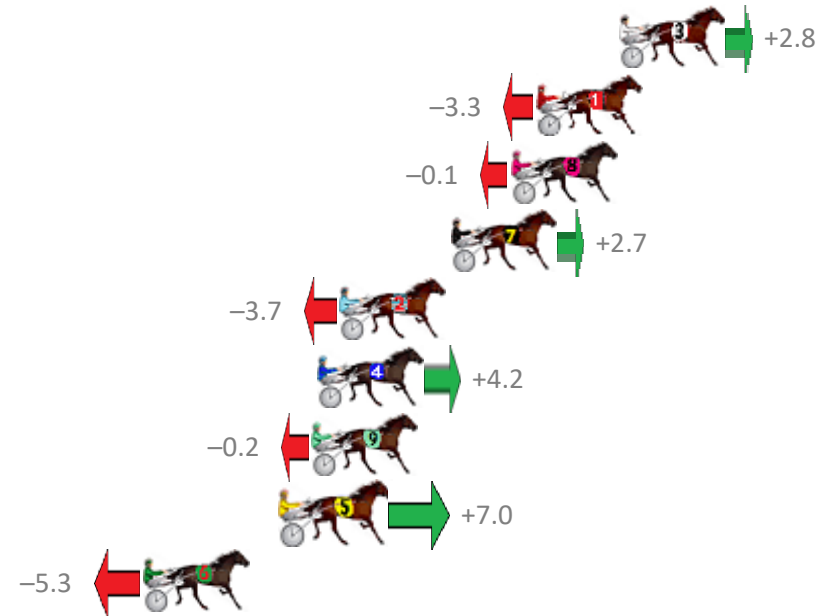

Albion Park Race 10 Distance 1660m

Saturday, 23 March 2019

Gross Time: 1:59.20 MileRate: 1:55.60 LeadTime: 3.50s First Qtr: 28.10s Second Qtr: 31.40s Third Qtr: 29.30s Fourth Qtr: 26.90s

No Horse	Plc	Margin	Time	800Time (W)	400 Time (W)
3 CALLMEQUEENBEE	1	0.0m	1:59.20	56.00s (1)	26.86s (1)
1 BONNIE JUJON	2	3.3m	1:59.42	56.43s (0)	27.12s (0)
8 CHLOES CLOUD	3	4.3m	1:59.49	56.21s (0)	26.87s (0)
7 TASSINI	4	6.7m	1:59.65	56.01s (0)	26.68s (0)
2 STEVIE DEE	5	11.1m	1:59.95	56.46s (1)	27.26s (1)
4 CALL ME YOURS	6	12.0m	2:00.01	55.90s (1)	26.68s (1)
9 VELOCE BELLA	7	12.2m	2:00.02	56.21s (1)	27.02s (1)
5 CHARLYSE	8	13.4m	2:00.10	55.71s (1)	26.48s (1)
6 CAESARS ASTRUM	9	18.9m	2:00.47	56.57s (0)	27.15s (0)

Finish Position and metres gained from 800m

Sectionals
Powered by

PJ Harness Analyser
Master harness racing with the power of sectionals
Owners, Trainers and Punters - Check out what's new at www.pjdata.com.au

The Racing Queensland Board (trading as Racing Queensland) and provider are not responsible for the completeness or accuracy of any of the information contained herein, and makes no representations about its suitability for any purpose.