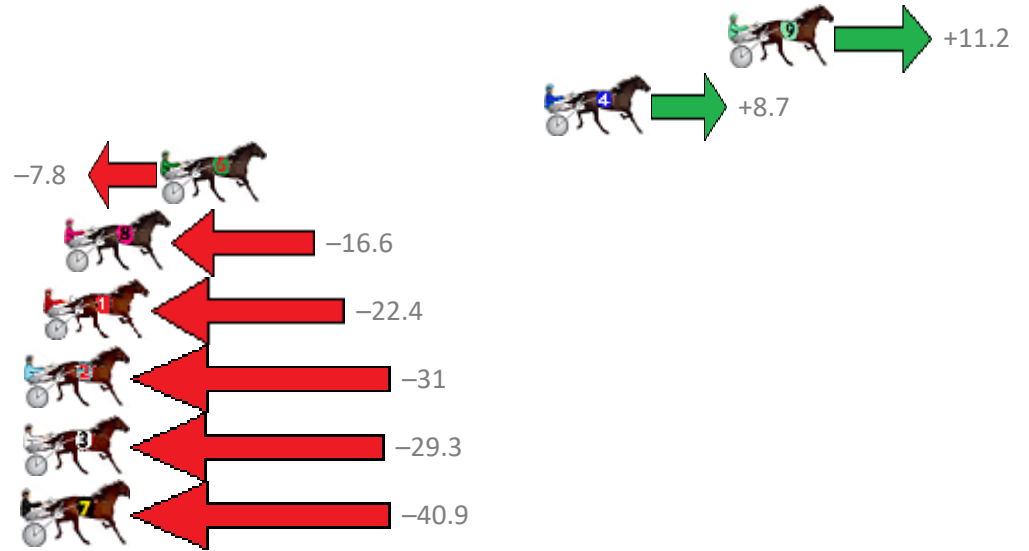

Albion Park Race 7 Distance 2138m

Saturday, 23 March 2019

Gross Time: 2:33.10 MileRate: 1:55.30 LeadTime: 37.20s First Qtr: 31.40s Second Qtr: 29.00s Third Qtr: 28.00s Fourth Qtr: 27.50s

No Horse	Plc	Margin	Time	800Time (W)	400 Time (W)
9 CLINTAL DO	1	0.0m	2:33.10	54.72s (1)	26.77s (1)
4 THE SPACE INVADER	2	7.3m	2:33.60	54.90s (1)	26.98s (1)
6 SIR JULIAN	3	22.6m	2:34.65	56.04s (0)	28.08s (0)
8 CASINO TOMMY	4	26.4m	2:34.92	56.65s (0)	28.66s (0)
1 JERRYS JET	5	27.2m	2:34.97	57.05s (0)	29.03s (0)
2 PARISIAN ROCKSTAR	6	30.9m	2:35.22	57.64s (0)	29.62s (0)
3 MAKOA	7	35.7m	2:35.55	57.53s (1)	29.53s (1)
7 THE IDES OF MARCH	8	42.5m	2:36.02	58.34s (1)	30.30s (1)

Finish Position and metres gained from 800m

Sectionals
Powered by

PJ Harness Analyser
Master harness racing with the power of sectionals
Owners, Trainers and Punters - Check out what's new at www.pjdata.com.au

The Racing Queensland Board (trading as Racing Queensland) and provider are not responsible for the completeness or accuracy of any of the information contained herein, and makes no representations about its suitability for any purpose.