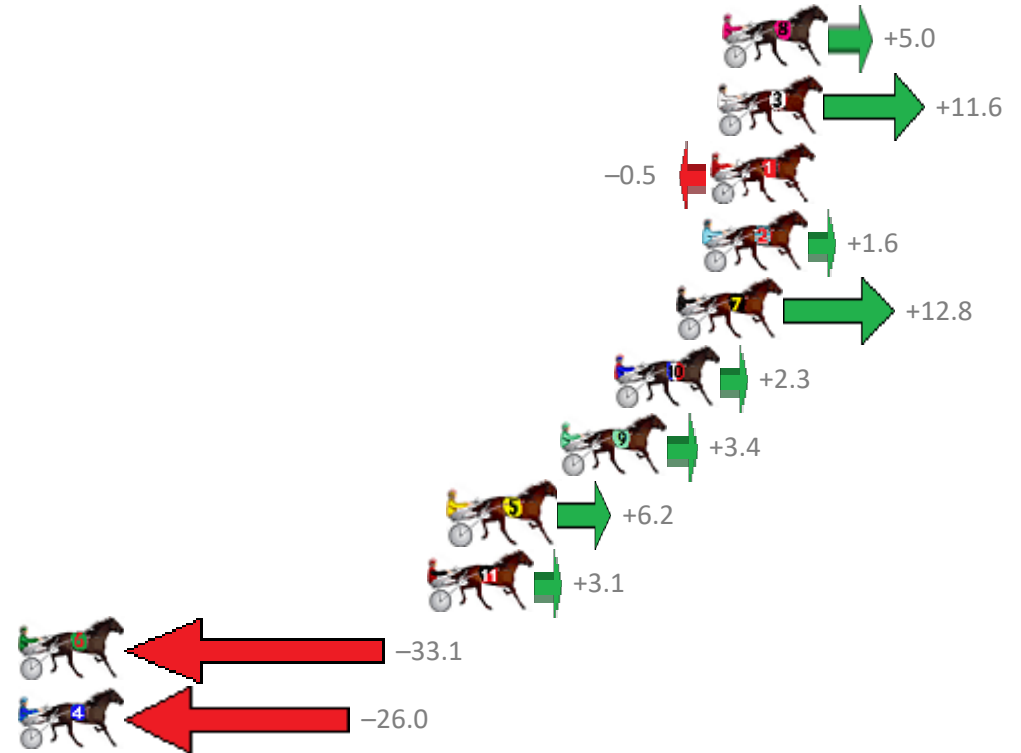

Albion Park Race 5 Distance 2138m

Saturday, 23 March 2019

Gross Time: 2:33.60 MileRate: 1:55.60 LeadTime: 36.40s First Qtr: 30.30s Second Qtr: 28.60s Third Qtr: 28.80s Fourth Qtr: 29.50s

No Horse	Plc	Margin	Time	800Time (W)	400 Time (W)
8 SUBTLE DELIGHT	1	0.0m	2:33.60	57.94s (0)	29.16s (0)
3 ROCKNROLL EMMA	2	0.2m	2:33.61	57.45s (2)	28.97s (2)
1 BELLS BEACH HOUSE	3	0.5m	2:33.64	58.34s (0)	29.52s (0)
2 SECRET JACK	4	0.8m	2:33.66	58.18s (2)	29.56s (1)
7 ZAC MAC	5	1.8m	2:33.73	57.37s (0)	28.69s (0)
10 BEAU CISHLOM	6	4.3m	2:33.92	58.13s (2)	29.65s (2)
9 GRINVIL	7	6.4m	2:34.07	58.05s (0)	29.29s (1)
5 GASMONKEY	8	10.8m	2:34.40	57.85s (2)	29.38s (2)
11 LUCIFERS LEGEND	9	11.7m	2:34.46	58.07s (1)	29.06s (2)
6 CASINO GRIN	10	34.5m	2:36.14	60.71s (1)	31.68s (1)
4 WEEDONS EXPRESS	11	34.8m	2:36.17	60.19s (1)	31.02s (1)

Finish Position and metres gained from 800m

Sectionals
Powered by

PJ Harness Analyser
Master harness racing with the power of sectionals
Owners, Trainers and Punters - Check out what's new at www.pjdata.com.au

The Racing Queensland Board (trading as Racing Queensland) and provider are not responsible for the completeness or accuracy of any of the information contained herein, and makes no representations about its suitability for any purpose.