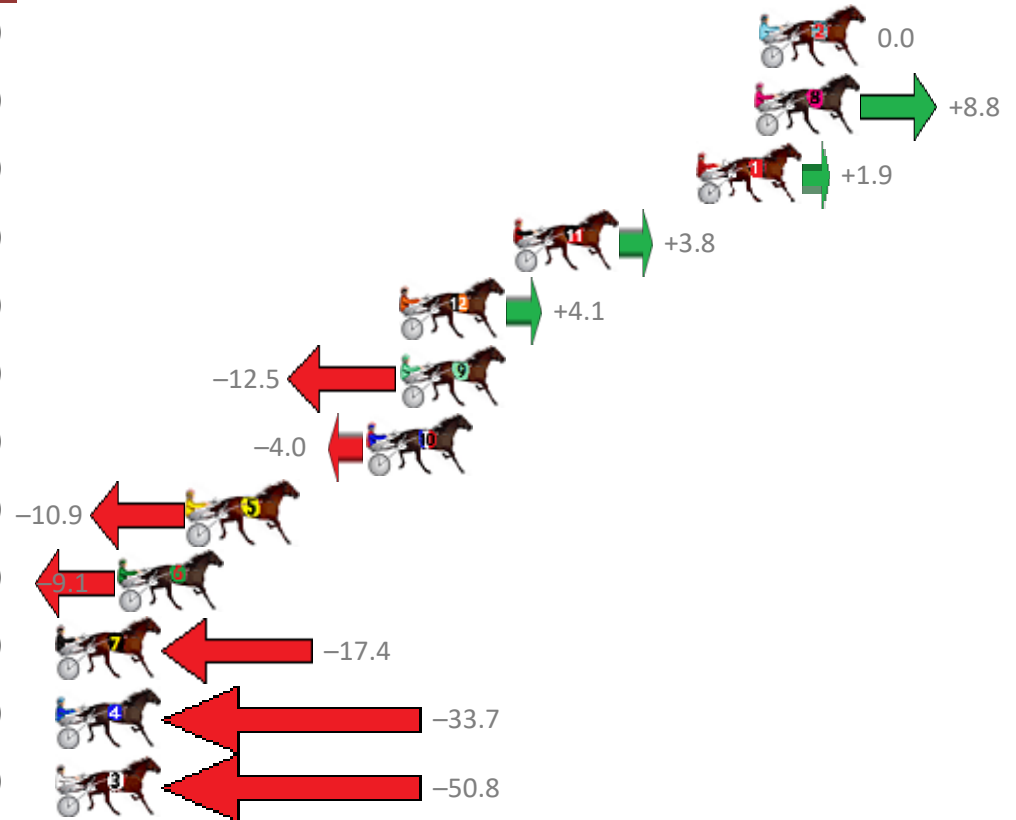

Albion Park Race 3 Distance 1660m

Saturday, 23 March 2019

Gross Time: 1:56.80 MileRate: 1:53.20 LeadTime: 3.40s First Qtr: 27.10s Second Qtr: 29.40s Third Qtr: 28.40s Fourth Qtr: 28.50s

No Horse	Plc	Margin	Time	800Time (W)	400 Time (W)
2 RUTHLESS ARMBRO	1	0.0m	1:56.80	56.90s (0)	28.50s (0)
8 RECIPE FOR DREAMING	2	0.2m	1:56.81	56.27s (0)	27.80s (0)
1 BURNING AMBITION	3	2.5m	1:56.98	56.76s (0)	28.31s (0)
11 ROCKNROLL MUSIC	4	9.8m	1:57.50	56.63s (0)	28.07s (0)
12 CONCENTRATION	5	14.3m	1:57.82	56.61s (0)	28.07s (0)
9 MISTERRIODEJANEIRO	6	14.3m	1:57.82	57.79s (1)	29.46s (1)
10 PADRISIMO	7	15.6m	1:57.91	57.18s (1)	28.43s (1)
5 NEWPORT DREAMZ	8	22.7m	1:58.42	57.68s (2)	29.03s (2)
6 MACH SAM	9	25.5m	1:58.62	57.55s (1)	28.81s (1)
7 CONDAFEW	10	33.6m	1:59.19	58.14s (2)	29.26s (3)
4 THERESACHANCE	11	40.7m	1:59.70	59.30s (1)	30.52s (1)
3 IM WITH LEXY	12	58.4m	2:00.96	60.51s (2)	30.94s (2)

Finish Position and metres gained from 800m

Sectionals
Powered by

PJ Harness Analyser
Master harness racing with the power of sectionals
Owners, Trainers and Punters - Check out what's new at www.pjdata.com.au

The Racing Queensland Board (trading as Racing Queensland) and provider are not responsible for the completeness or accuracy of any of the information contained herein, and makes no representations about its suitability for any purpose.