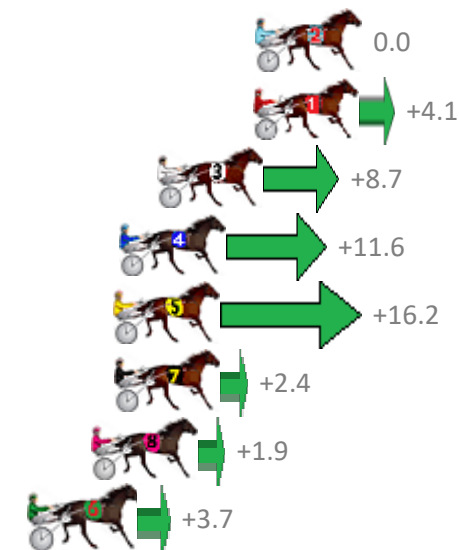

Albion Park Race 6 Distance 2138m

Saturday, 23 March 2019

Gross Time: 2:34.60 MileRate: 1:56.30 LeadTime: 39.10s First Qtr: 30.60s Second Qtr: 30.10s Third Qtr: 28.10s Fourth Qtr: 26.70s

No Horse	Plc	Margin	Time	800Time (W)	400 Time (W)
2 GLENFERRIE HOOD	1	0.0m	2:34.60	54.80s (0)	26.70s (0)
1 WATCH PULP FICTION	2	0.1m	2:34.61	54.52s (0)	26.41s (0)
3 MACH ALERT	3	3.9m	2:34.86	54.20s (1)	26.55s (1)
4 LILAC FLASH	4	5.4m	2:34.96	54.01s (1)	26.11s (1)
5 ALLELUIA	5	5.6m	2:34.97	53.69s (1)	25.82s (1)
7 SLICE OF HEAVEN	6	5.6m	2:34.97	54.64s (1)	26.98s (1)
8 BODHI TREE	7	6.5m	2:35.03	54.67s (0)	26.48s (0)
6 SMOOTH SHOWGIRL	8	8.9m	2:35.19	54.55s (0)	26.28s (0)

Finish Position and metres gained from 800m

Sectionals
Powered by

PJ Harness Analyser
Master harness racing with the power of sectionals
Owners, Trainers and Punters - Check out what's new at www.pjdata.com.au

The Racing Queensland Board (trading as Racing Queensland) and provider are not responsible for the completeness or accuracy of any of the information contained herein, and makes no representations about its suitability for any purpose.