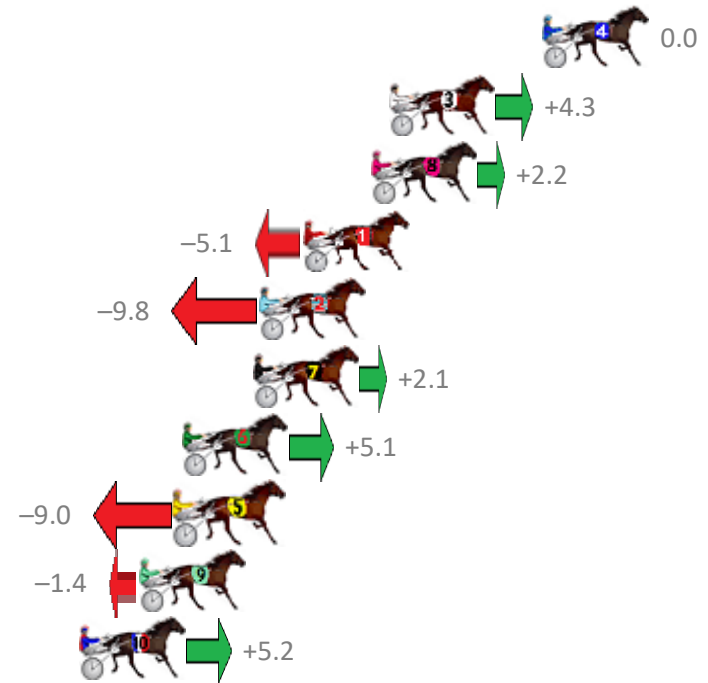

Albion Park Race 2 Distance 1660m

Saturday, 23 March 2019

Gross Time: 1:55.80 MileRate: 1:52.20 LeadTime: 3.40s First Qtr: 27.30s Second Qtr: 29.30s Third Qtr: 27.80s Fourth Qtr: 28.00s

No Horse	Plc	Margin	Time	800Time (W)	400 Time (W)
4 TOM ME GUN	1	0.0m	1:55.80	55.80s (0)	28.00s (0)
3 JUMPING JOLT	2	6.1m	1:56.23	55.50s (1)	27.46s (2)
8 HEZ ALL COURAGE	3	6.8m	1:56.28	55.65s (0)	27.69s (0)
1 OYSTER STRIDE	4	9.5m	1:56.47	56.16s (0)	28.20s (0)
2 GOTTA GOOD REASON	5	11.2m	1:56.58	56.48s (1)	28.38s (1)
7 OUR BONDI BEACH	6	11.5m	1:56.61	55.65s (0)	27.71s (0)
6 MACHEASY	7	14.3m	1:56.80	55.44s (1)	27.43s (1)
5 FEEL THE REIGN	8	14.6m	1:56.82	56.43s (1)	28.35s (2)
9 OFFICIANADO	9	16.0m	1:56.92	55.90s (1)	27.92s (1)
10 RIVERLEIGH ROCKET	10	18.4m	1:57.09	55.44s (1)	27.38s (1)

Finish Position and metres gained from 800m

Sectionals
Powered by

PJ Harness Analyser
Master harness racing with the power of sectionals
Owners, Trainers and Punters - Check out what's new at www.pjdata.com.au

The Racing Queensland Board (trading as Racing Queensland) and provider are not responsible for the completeness or accuracy of any of the information contained herein, and makes no representations about its suitability for any purpose.