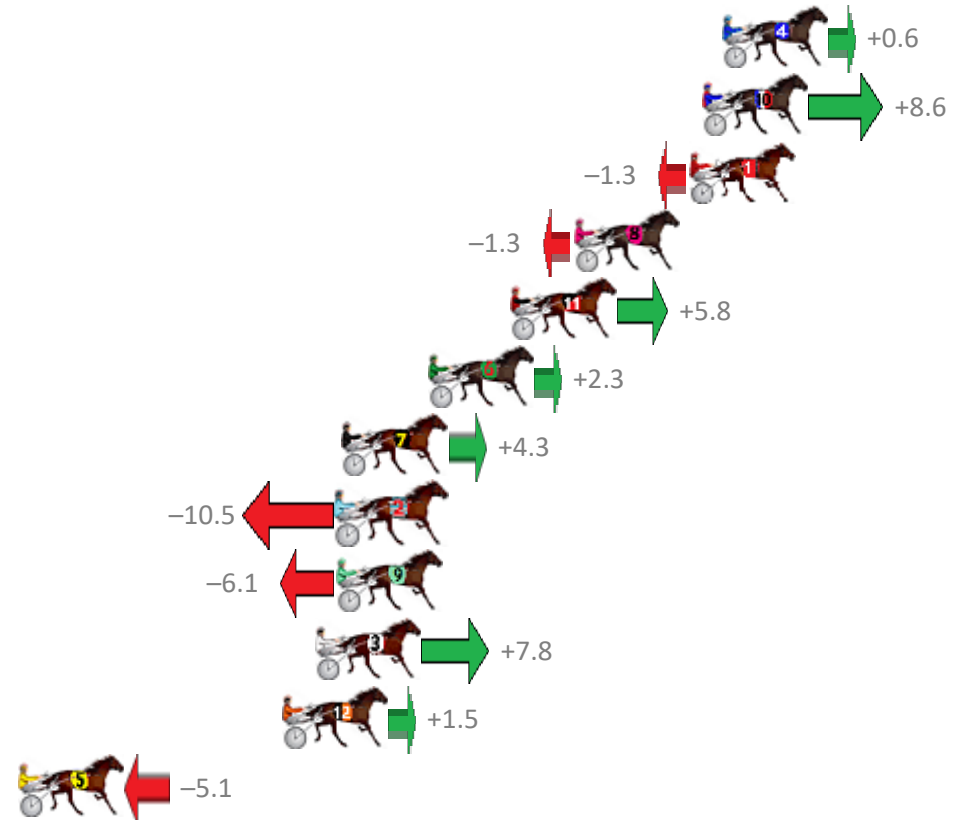

Albion Park Race 4 Distance 1660m

Saturday, 23 March 2019

Gross Time: 1:59.30 MileRate: 1:55.70 LeadTime: 3.40s First Qtr: 28.30s Second Qtr: 31.40s Third Qtr: 28.40s Fourth Qtr: 27.80s

No Horse	Plc	Margin	Time	800Time (W)	400 Time (W)
4 MY ULTIMATE FELLA	1	0.0m	1:59.30	56.16s (1)	27.77s (1)
10 OUR BUSCEMI	2	0.8m	1:59.36	55.60s (0)	27.20s (0)
1 SKYFELLA CAM	3	1.3m	1:59.39	56.29s (0)	27.89s (0)
8 GAME WE PLAY	4	5.9m	1:59.71	56.29s (0)	27.89s (0)
11 GOLDEN YEAR	5	8.4m	1:59.88	55.79s (1)	27.58s (1)
6 READILY	6	11.7m	2:00.11	56.04s (0)	27.61s (0)
7 RIVERLEIGH JEFF	7	15.1m	2:00.35	55.90s (0)	27.42s (0)
2 CROWNING GLORY	8	15.3m	2:00.36	56.94s (1)	28.50s (1)
9 NO CONFESSION	9	15.3m	2:00.36	56.63s (1)	28.36s (2)
3 EARL JUJON	10	16.2m	2:00.43	55.65s (1)	27.76s (1)
12 MY MOJO	11	17.5m	2:00.52	56.09s (1)	27.88s (2)
5 ZALTA	12	28.9m	2:01.31	56.56s (2)	28.53s (3)

Finish Position and metres gained from 800m

Sectionals
Powered by

PJ Harness Analyser
Master harness racing with the power of sectionals
Owners, Trainers and Punters - Check out what's new at www.pjdata.com.au

The Racing Queensland Board (trading as Racing Queensland) and provider are not responsible for the completeness or accuracy of any of the information contained herein, and makes no representations about its suitability for any purpose.