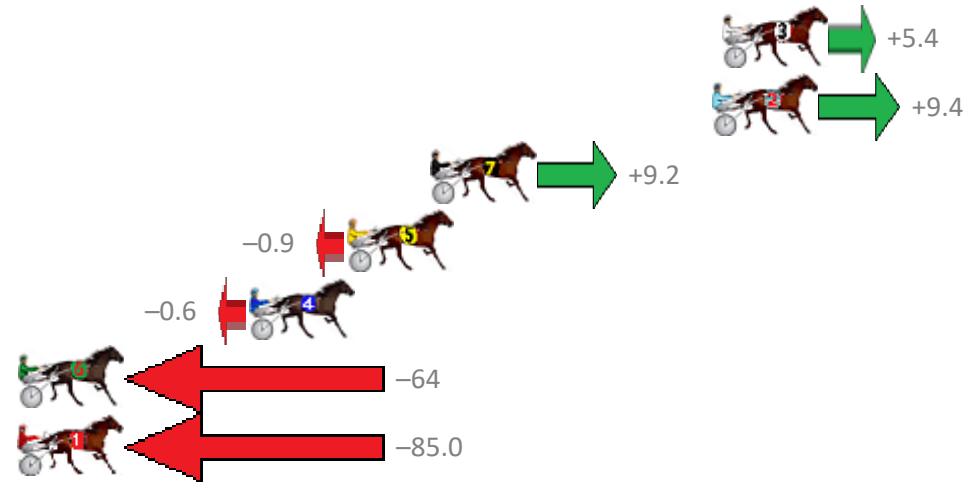

Albion Park Race 2 Distance 2138m

Wednesday, 27 March 2019

Gross Time: 2:41.90 MileRate: 2:01.30 LeadTime: 41.10s First Qtr: 30.80s Second Qtr: 30.70s Third Qtr: 30.00s Fourth Qtr: 29.30s

No Horse	Plc	Margin	Time	800Time (W)	400 Time (W)
3 MELPARK MAGIC	1	0.0m	2:41.90	58.90s (0)	29.29s (1)
2 PATSDELIGHT	2	0.4m	2:41.93	58.60s (0)	29.02s (1)
7 JEDDY R YA READY	3	11.6m	2:42.75	58.62s (1)	29.52s (2)
5 MISTER OZ	4	14.9m	2:42.99	59.37s (0)	29.78s (1)
4 STEVES STAR	5	18.8m	2:43.28	59.34s (0)	29.77s (0)
6 SODESKA	6	63.3m	2:46.54	63.99s (0)	33.66s (0)
1 IMA CALVERT ROSE	7	155.0m	2:53.25	65.60s (0)	33.33s (0)

Finish Position and metres gained from 800m

Sectionals
Powered by

PJ Harness Analyser
Master harness racing with the power of sectionals
Owners, Trainers and Punters - Check out what's new at www.pjdata.com.au

The Racing Queensland Board (trading as Racing Queensland) and provider are not responsible for the completeness or accuracy of any of the information contained herein, and makes no representations about its suitability for any purpose.