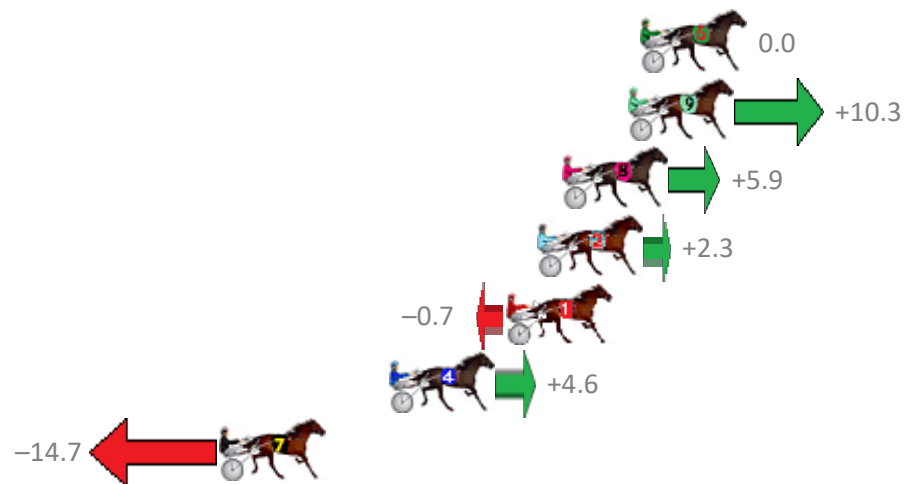

Albion Park Race 6 Distance 1660m

Wednesday, 27 March 2019

Gross Time: 1:58.10 MileRate: 1:54.50 LeadTime: 3.40s First Qtr: 27.40s Second Qtr: 30.20s Third Qtr: 28.60s Fourth Qtr: 28.50s

No Horse	Plc	Margin	Time	800Time (W)	400 Time (W)
6 OUTLAW FELLA	1	0.0m	1:58.10	57.10s (0)	28.50s (0)
9 LEXUS ON THE BEACH	2	0.5m	1:58.14	56.36s (1)	28.38s (2)
8 FIOKI	3	3.1m	1:58.32	56.68s (0)	27.92s (1)
2 THE MUSE	4	4.1m	1:58.39	56.94s (1)	28.29s (1)
1 REGAL NIGHTSHADE	5	5.3m	1:58.48	57.15s (0)	28.54s (0)
4 IDEAL WARRIOR	6	10.0m	1:58.81	56.77s (1)	28.73s (2)
7 MAFUTA VAUTIN	7	16.7m	1:59.29	58.15s (1)	29.49s (1)

Finish Position and metres gained from 800m

Sectionals
Powered by

PJ Harness Analyser
Master harness racing with the power of sectionals
Owners, Trainers and Punters - Check out what's new at www.pjdata.com.au

The Racing Queensland Board (trading as Racing Queensland) and provider are not responsible for the completeness or accuracy of any of the information contained herein, and makes no representations about its suitability for any purpose.