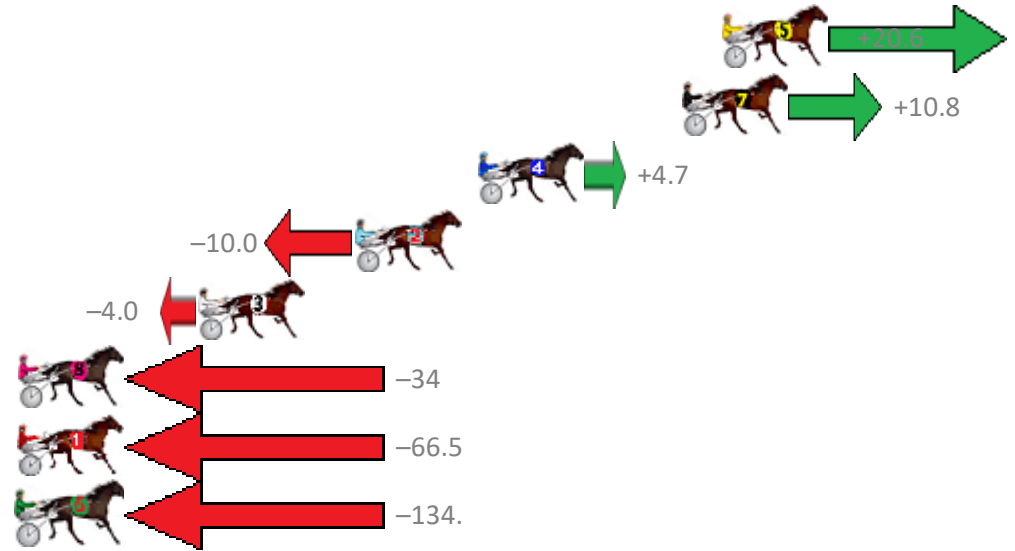

Albion Park Race 5 Distance 1660m

Wednesday, 27 March 2019

Gross Time: 2:01.40 MileRate: 1:57.70 LeadTime: 3.50s First Qtr: 28.40s Second Qtr: 30.50s Third Qtr: 29.70s Fourth Qtr: 29.30s

No Horse	Plc	Margin	Time	800Time (W)	400 Time (W)
5 MEGA STAR	1	0.0m	2:01.40	57.48s (1)	28.92s (1)
7 BLACKSADANCE	2	1.6m	2:01.52	58.20s (1)	29.40s (1)
4 ROCKS OR DIAMONDS	3	9.7m	2:02.11	58.65s (0)	28.87s (0)
2 MIRABAI	4	14.6m	2:02.47	59.74s (0)	29.96s (0)
3 SHADYS DELIGHT	5	20.8m	2:02.92	59.29s (1)	30.08s (1)
8 MINNIES TRENDY	6	43.0m	2:04.55	61.46s (0)	31.67s (0)
1 HEAVY HITTER	7	66.5m	2:06.27	63.90s (0)	34.07s (0)
6 MY ULTIMATE TINTIN	8	143.2m	2:11.89	68.93s (1)	36.86s (1)

Finish Position and metres gained from 800m

Sectionals
Powered by

PJ Harness Analyser
Master harness racing with the power of sectionals
Owners, Trainers and Punters - Check out what's new at www.pjdata.com.au

The Racing Queensland Board (trading as Racing Queensland) and provider are not responsible for the completeness or accuracy of any of the information contained herein, and makes no representations about its suitability for any purpose.