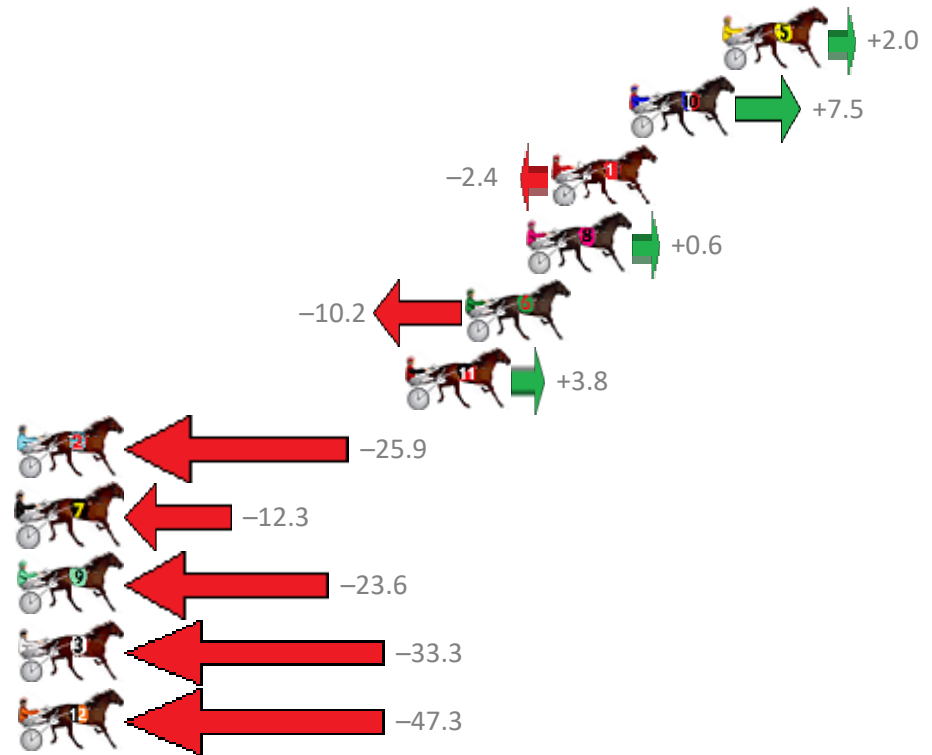

Albion Park Race 8 Distance 1660m

Wednesday, 27 March 2019

Gross Time: 1:57.60 MileRate: 1:54.00 LeadTime: 3.60s First Qtr: 27.50s Second Qtr: 30.90s Third Qtr: 27.80s Fourth Qtr: 27.80s

No Horse	Plc	Margin	Time	800Time (W)	400 Time (W)
5 PINUP BOY	1	0.0m	1:57.60	55.46s (1)	27.80s (1)
10 PARAVANI	2	3.7m	1:57.86	55.08s (2)	27.77s (1)
1 IMA BIRUBI BOY	3	6.8m	1:58.07	55.77s (0)	27.93s (0)
8 ROYAL LINCOLN	4	7.8m	1:58.14	55.56s (0)	27.69s (1)
6 LIFES BLACK	5	10.2m	1:58.31	56.31s (0)	28.45s (0)
11 JUST DEAL IT	6	12.6m	1:58.48	55.34s (1)	28.23s (2)
2 UNDERTHEKILT	7	33.1m	1:59.90	57.40s (1)	29.04s (1)
7 LOVELY MOTH	8	33.5m	1:59.93	56.45s (1)	29.07s (2)
9 ARES	9	36.4m	2:00.13	57.24s (0)	29.22s (0)
3 JUST TOMMY	10	51.3m	2:01.17	57.91s (0)	29.57s (0)
12 MORROCH BAY	11	72.5m	2:02.64	58.89s (1)	31.25s (1)

Finish Position and metres gained from 800m

Sectionals
Powered by

PJ Harness Analyser
Master harness racing with the power of sectionals
Owners, Trainers and Punters - Check out what's new at www.pjdata.com.au

The Racing Queensland Board (trading as Racing Queensland) and provider are not responsible for the completeness or accuracy of any of the information contained herein, and makes no representations about its suitability for any purpose.