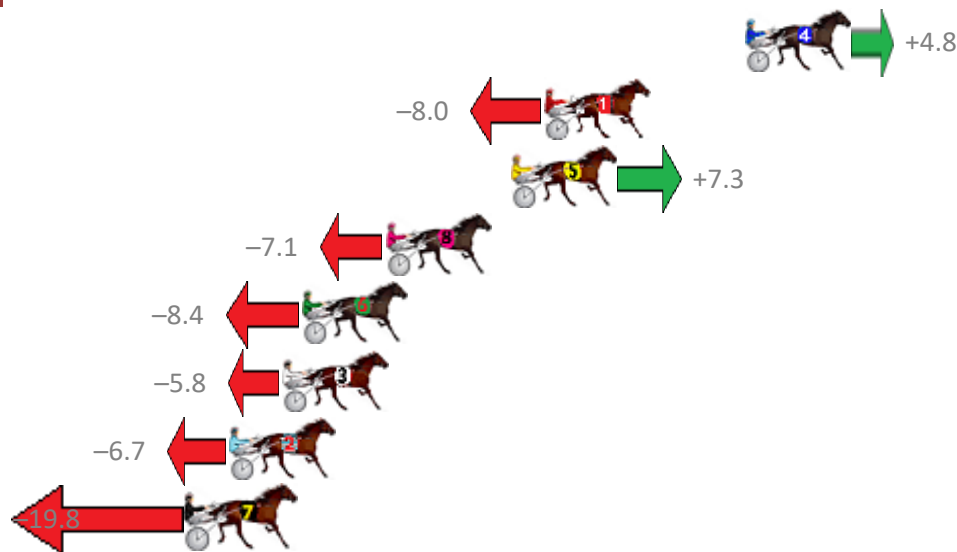

Albion Park Race 3 Distance 1660m

Wednesday, 27 March 2019

Gross Time: 2:01.60 MileRate: 1:57.90 LeadTime: 3.50s First Qtr: 27.50s Second Qtr: 30.70s Third Qtr: 29.60s Fourth Qtr: 30.30s

No Horse	Plc	Margin	Time	800Time (W)	400 Time (W)
4 ROLLONX	1	0.0m	2:01.60	59.54s (0)	29.95s (0)
1 LEFT A HURRIKANE	2	8.0m	2:02.21	60.50s (0)	30.91s (0)
5 MAYWYNS JEWEL	3	9.3m	2:02.30	59.35s (1)	30.25s (3)
8 SIR JUJON	4	14.3m	2:02.68	60.43s (1)	30.94s (2)
6 KYRONTA	5	17.6m	2:02.93	60.53s (0)	30.95s (0)
3 FAIREACHDAINN	6	18.4m	2:02.99	60.33s (1)	30.89s (2)
2 LOVELAINE	7	20.5m	2:03.15	60.40s (0)	30.82s (0)
7 TARGARYEN HANOVER	8	22.2m	2:03.28	61.38s (1)	31.86s (1)

Finish Position and metres gained from 800m

Sectionals
Powered by

PJ Harness Analyser
Master harness racing with the power of sectionals
Owners, Trainers and Punters - Check out what's new at www.pjdata.com.au

The Racing Queensland Board (trading as Racing Queensland) and provider are not responsible for the completeness or accuracy of any of the information contained herein, and makes no representations about its suitability for any purpose.