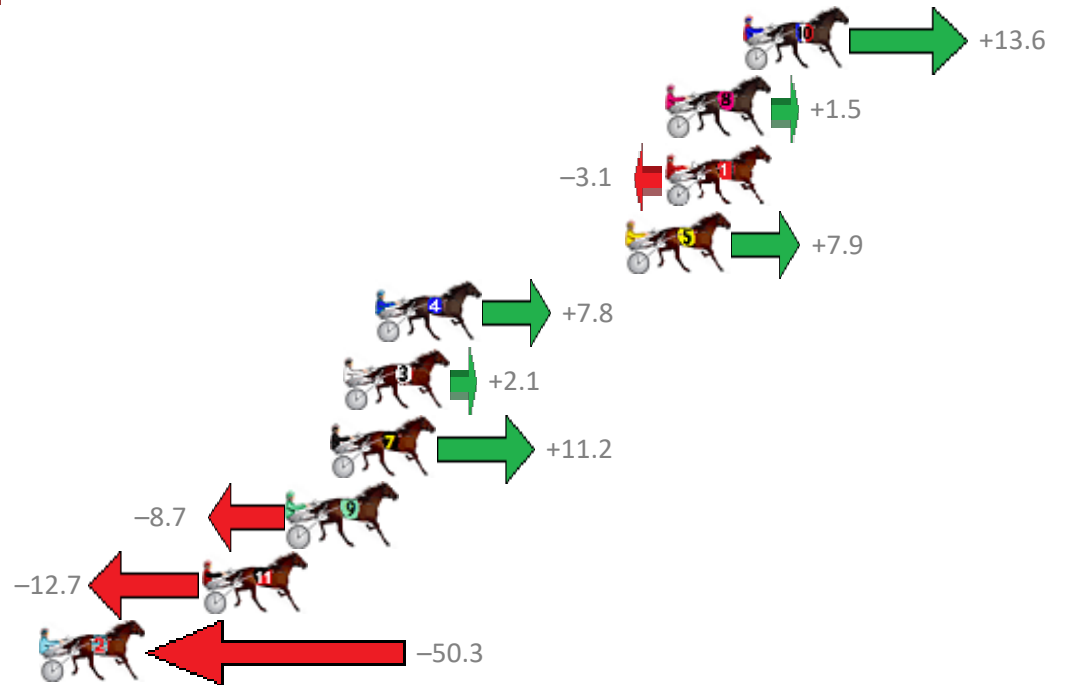

Albion Park Race 7 Distance 2138m

Wednesday, 27 March 2019

Gross Time: 2:34.30 MileRate: 1:56.20 LeadTime: 37.30s First Qtr: 29.80s Second Qtr: 29.80s Third Qtr: 28.70s Fourth Qtr: 28.70s

No Horse	Plc	Margin	Time	800Time (W)	400 Time (W)
10 SPRING CAMPAIGN	1	0.0m	2:34.30	56.42s (1)	28.56s (1)
8 LANCELOT BROMAC	2	3.1m	2:34.52	57.29s (0)	28.59s (0)
1 IM NORMA JEAN	3	3.1m	2:34.52	57.62s (0)	28.92s (0)
5 THATS HOW WEROLL	4	4.7m	2:34.64	56.83s (0)	27.98s (0)
4 WHERE'S THE SPIRIT	5	14.6m	2:35.35	56.84s (1)	28.47s (2)
3 ELMAUR JOY	6	15.9m	2:35.44	57.25s (1)	28.98s (2)
7 SOMEWHERE OVARAINB	7	16.4m	2:35.48	56.60s (1)	28.18s (1)
9 OLIVER WINKLE	8	18.1m	2:35.60	58.02s (1)	28.94s (1)
11 MACHSASWINGER	9	21.5m	2:35.84	58.31s (0)	29.50s (0)
2 COOL SCOOTER	10	55.3m	2:38.27	61.01s (1)	31.91s (1)

Finish Position and metres gained from 800m

Sectionals
Powered by

PJ Harness Analyser
Master harness racing with the power of sectionals
Owners, Trainers and Punters - Check out what's new at www.pjdata.com.au

The Racing Queensland Board (trading as Racing Queensland) and provider are not responsible for the completeness or accuracy of any of the information contained herein, and makes no representations about its suitability for any purpose.