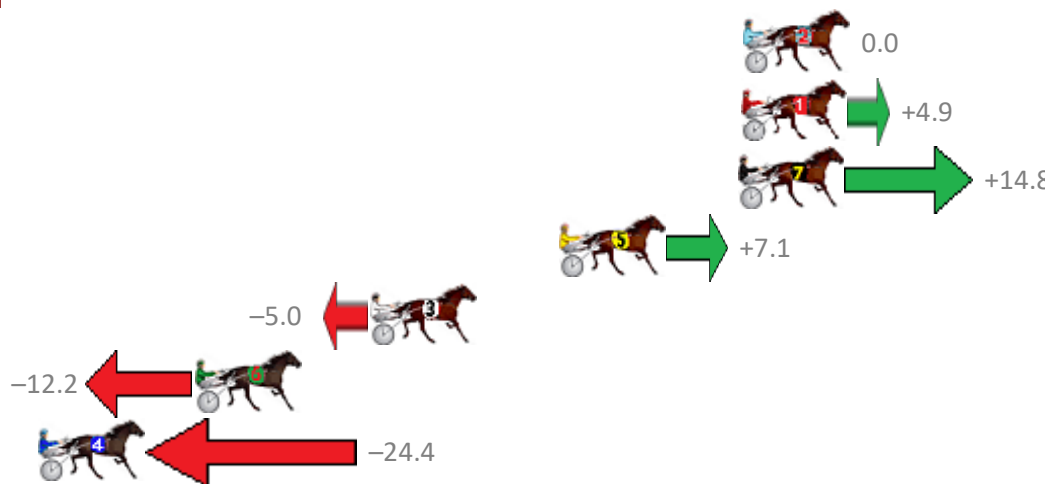

Albion Park Race 4 Distance 2138m

Wednesday, 27 March 2019

Gross Time: 2:40.80 MileRate: 2:01.10 LeadTime: 41.60s First Qtr: 30.10s Second Qtr: 30.40s Third Qtr: 29.40s Fourth Qtr: 29.30s

No Horse	Plc	Margin	Time	800Time (W)	400 Time (W)
2 REDRIVERDEBBA	1	0.0m	2:40.80	58.70s (0)	29.30s (0)
1 JETER	2	0.1m	2:40.81	58.34s (0)	28.94s (0)
7 SHADY SADIE	3	0.2m	2:40.81	57.61s (0)	28.48s (2)
5 EMPIRE BAY	4	7.3m	2:41.33	58.18s (1)	29.38s (2)
3 ASTRAL RULER	5	14.8m	2:41.88	59.07s (1)	29.71s (1)
6 MIRACLE	6	21.8m	2:42.40	59.60s (0)	30.14s (0)
4 HELLBOUND	7	29.0m	2:42.92	60.49s (1)	31.10s (1)

Finish Position and metres gained from 800m

Sectionals
Powered by

PJ Harness Analyser
Master harness racing with the power of sectionals
Owners, Trainers and Punters - Check out what's new at www.pjdata.com.au

The Racing Queensland Board (trading as Racing Queensland) and provider are not responsible for the completeness or accuracy of any of the information contained herein, and makes no representations about its suitability for any purpose.