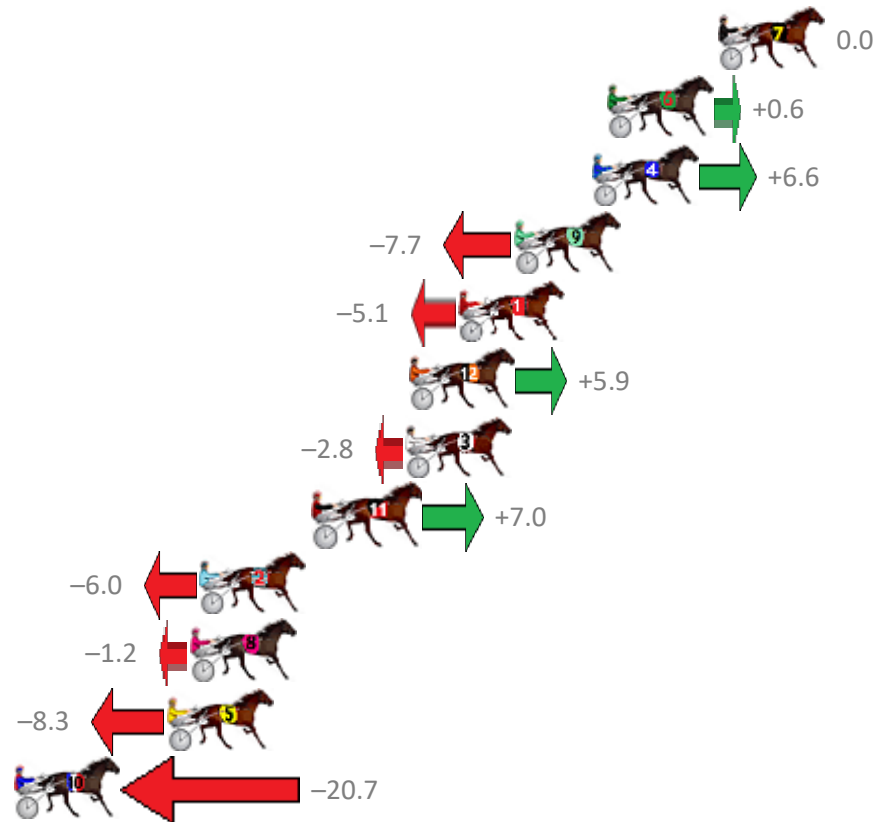

Albion Park Race 7 Distance 2138m

Friday, 29 March 2019

Gross Time: 2:37.30 MileRate: 1:58.40 LeadTime: 39.30s First Qtr: 30.50s Second Qtr: 29.80s Third Qtr: 28.70s Fourth Qtr: 29.00s

No Horse	Plc	Margin	Time	800Time (W)	400 Time (W)
7 MUCH BETTOR	1	0.0m	2:37.30	57.70s (0)	29.00s (0)
6 TORQUE FEELS GOOD	2	4.4m	2:37.62	57.66s (1)	28.93s (1)
4 MAJOR GENERALJUJON	3	5.0m	2:37.66	57.22s (1)	28.64s (1)
9 GOTOTHEMOON	4	8.1m	2:37.89	58.26s (1)	29.53s (1)
1 SCOTT TOM	5	10.3m	2:38.05	58.07s (0)	29.24s (0)
12 NIKALONG HENRY	6	12.3m	2:38.19	57.27s (1)	28.78s (1)
3 TASCOTT LADY	7	12.4m	2:38.20	57.90s (0)	29.06s (0)
11 BE ON THE SLY	8	16.0m	2:38.46	57.20s (1)	28.67s (1)
2 BETTERTHAN TORQUE	9	20.6m	2:38.79	58.13s (0)	29.25s (0)
8 PHOTOZEN	10	21.0m	2:38.82	57.79s (0)	28.90s (0)
5 HE GETS IT	11	21.9m	2:38.89	58.30s (2)	29.50s (3)
10 BERTILS DELIGHT	12	29.7m	2:39.45	59.19s (2)	30.28s (2)

Finish Position and metres gained from 800m

Sectionals
Powered by

PJ Harness Analyser
Master harness racing with the power of sectionals
Owners, Trainers and Punters - Check out what's new at www.pjdata.com.au

The Racing Queensland Board (trading as Racing Queensland) and provider are not responsible for the completeness or accuracy of any of the information contained herein, and makes no representations about its suitability for any purpose.