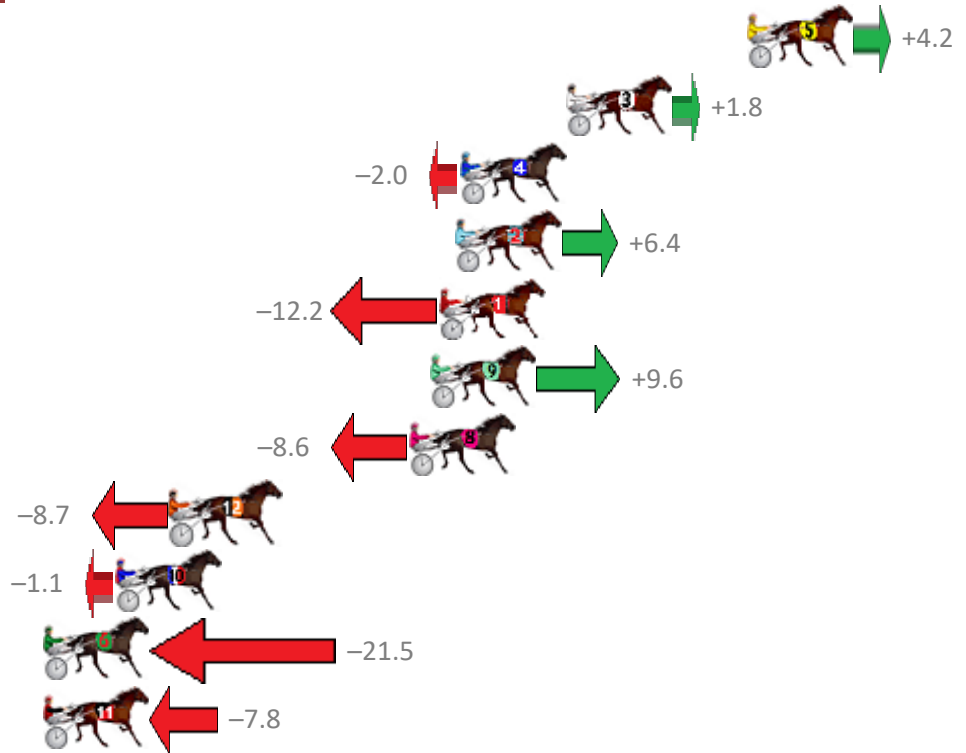

Albion Park Race 9 Distance 1660m

Friday, 29 March 2019

Gross Time: 2:02.20 MileRate: 1:58.40 LeadTime: 4.30s First Qtr: 29.00s Second Qtr: 31.10s Third Qtr: 29.30s Fourth Qtr: 28.50s

No Horse	Plc	Margin	Time	800Time (W)	400 Time (W)
5 ELZBOY	1	0.0m	2:02.20	57.50s (1)	28.36s (1)
3 PAQUIN	2	7.2m	2:02.71	57.67s (1)	28.51s (1)
4 ARTS PEREGRINE	3	11.4m	2:03.01	57.94s (0)	28.56s (0)
2 GRIZZLY MONTANA	4	11.6m	2:03.03	57.34s (1)	28.10s (2)
1 LIGHTHORSE	5	12.2m	2:03.07	58.68s (0)	29.37s (0)
9 TORQUE TO THE MAX	6	12.6m	2:03.10	57.11s (1)	28.56s (1)
8 ARCHIECANO	7	13.4m	2:03.15	58.42s (0)	29.03s (0)
12 KAYJAYS TERROR	8	22.9m	2:03.83	58.43s (0)	29.02s (0)
10 KEARNEY LANE	9	25.1m	2:03.99	57.88s (2)	28.83s (1)
6 MODERN THOUGHT	10	34.7m	2:04.67	59.35s (1)	30.09s (2)
11 SHADOW SON	11	43.8m	2:05.32	58.36s (0)	29.20s (0)

Finish Position and metres gained from 800m

Sectionals
Powered by

PJ Harness Analyser
Master harness racing with the power of sectionals
Owners, Trainers and Punters - Check out what's new at www.pjdata.com.au

The Racing Queensland Board (trading as Racing Queensland) and provider are not responsible for the completeness or accuracy of any of the information contained herein, and makes no representations about its suitability for any purpose.