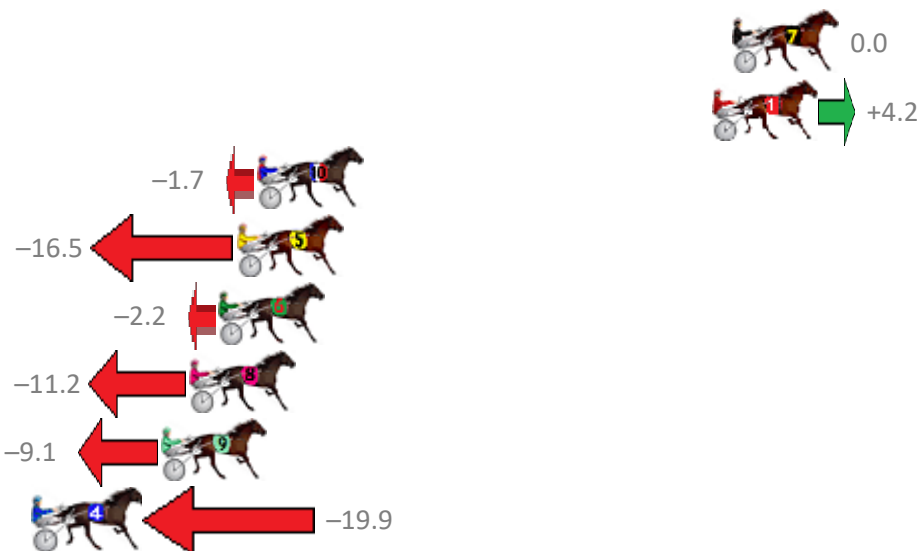

Albion Park Race 8 Distance 1660m

Friday, 29 March 2019

Gross Time: 2:02.20 MileRate: 1:58.40 LeadTime: 4.70s First Qtr: 30.40s Second Qtr: 30.80s Third Qtr: 28.00s Fourth Qtr: 28.30s

No Horse	Plc	Margin	Time	800Time (W)	400 Time (W)
7 MADAMOISELLE JUJON	1	0.0m	2:02.20	56.30s (0)	28.30s (0)
1 ZARAS ALL GOOD	2	0.8m	2:02.26	56.00s (0)	27.96s (0)
10 STARZZZINTHE CROSS	3	18.9m	2:03.54	56.42s (2)	29.41s (1)
5 COBALT BLUES	4	19.7m	2:03.59	57.46s (1)	28.92s (1)
6 OUR MASQUERADE	5	20.4m	2:03.64	56.45s (1)	29.08s (2)
8 SIR HASZEM	6	21.6m	2:03.73	57.09s (0)	29.08s (0)
9 SWEET SCOOT	7	22.7m	2:03.81	56.94s (1)	28.52s (0)
4 KAMEKONA	8	27.7m	2:04.16	57.70s (1)	29.14s (1)

Finish Position and metres gained from 800m

Sectionals
Powered by

PJ Harness Analyser
Master harness racing with the power of sectionals
Owners, Trainers and Punters - Check out what's new at www.pjdata.com.au

The Racing Queensland Board (trading as Racing Queensland) and provider are not responsible for the completeness or accuracy of any of the information contained herein, and makes no representations about its suitability for any purpose.