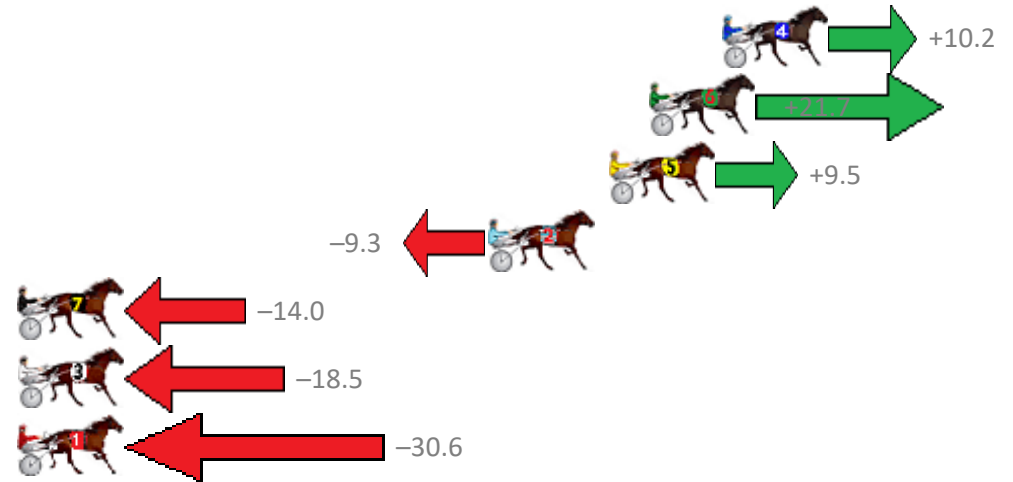

Albion Park Race 10 Distance 2138m

Friday, 29 March 2019

Gross Time: 2:44.30 MileRate: 2:03.10 LeadTime: 42.20s First Qtr: 30.30s Second Qtr: 31.10s Third Qtr: 29.70s Fourth Qtr: 31.00s

No Horse	Plc	Margin	Time	800Time (W)	400 Time (W)
4 DAY TOURER	1	0.0m	2:44.30	59.93s (0)	30.33s (0)
6 GREG THE GREAT	2	2.9m	2:44.52	59.05s (1)	29.81s (1)
5 MY PRECIOUS YANKEE	3	4.5m	2:44.65	59.98s (1)	31.13s (1)
2 SOH TWISTED	4	9.3m	2:45.02	61.41s (0)	31.72s (0)
7 GO AHEAD MAKEMYDA	5	33.8m	2:46.92	61.76s (1)	32.04s (0)
3 SCHIPPERS	6	43.5m	2:47.67	62.10s (0)	31.67s (0)
1 GARLAND GREENE	7	120.6m	2:53.65	63.02s (0)	31.82s (0)

Finish Position and metres gained from 800m

Sectionals
Powered by

PJ Harness Analyser
Master harness racing with the power of sectionals
Owners, Trainers and Punters - Check out what's new at www.pjdata.com.au

The Racing Queensland Board (trading as Racing Queensland) and provider are not responsible for the completeness or accuracy of any of the information contained herein, and makes no representations about its suitability for any purpose.