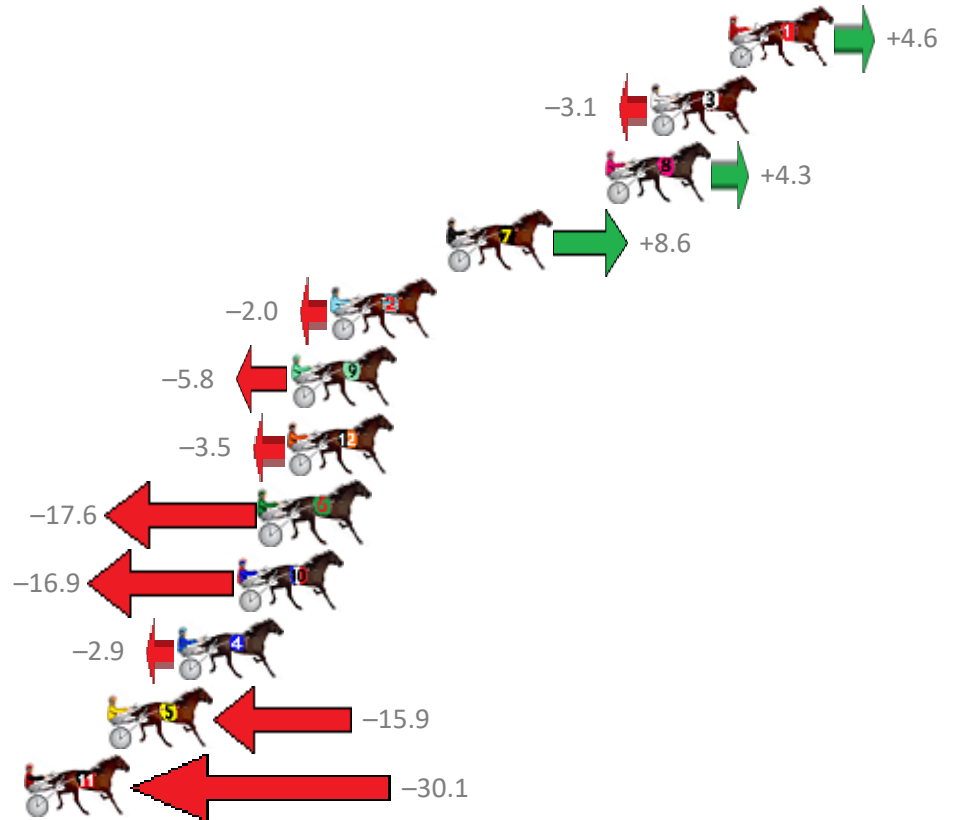

Albion Park Race 6 Distance 1660m

Friday, 29 March 2019

Gross Time: 1:58.50 MileRate: 1:54.90 LeadTime: 3.80s First Qtr: 28.30s Second Qtr: 30.20s Third Qtr: 28.10s Fourth Qtr: 28.10s

No Horse	Plc	Margin	Time	800Time (W)	400 Time (W)
1 RIVERLEIGH WILLIAM	1	0.0m	1:58.50	55.88s (0)	27.79s (0)
3 MY SECRET TORQUE	2	3.1m	1:58.72	56.42s (0)	28.32s (0)
8 SACHE GIRL	3	4.9m	1:58.84	55.90s (0)	27.77s (0)
7 JUST ROKIN	4	11.2m	1:59.29	55.60s (0)	27.71s (0)
2 ON THAT DAY	5	15.8m	1:59.61	56.34s (1)	28.31s (2)
9 VINTAGE DREAM	6	17.4m	1:59.72	56.61s (2)	28.73s (2)
12 SO BOBS YOUR UNCLE	7	17.5m	1:59.73	56.45s (0)	28.11s (1)
6 DIAMONDSFROMHEAV	8	18.6m	1:59.81	57.44s (1)	29.18s (1)
10 ONLY IN ROME	9	19.5m	1:59.87	57.39s (2)	29.20s (2)
4 COLOMBIAN GOLD	10	21.9m	2:00.04	56.40s (1)	28.40s (2)
5 OSCARS GLORY	11	24.7m	2:00.24	57.32s (1)	28.95s (1)
11 YKIKAFIL	12	63.1m	2:02.93	58.31s (0)	29.58s (0)

Finish Position and metres gained from 800m

Sectionals
Powered by

PJ Harness Analyser
Master harness racing with the power of sectionals
Owners, Trainers and Punters - Check out what's new at www.pjdata.com.au

The Racing Queensland Board (trading as Racing Queensland) and provider are not responsible for the completeness or accuracy of any of the information contained herein, and makes no representations about its suitability for any purpose.