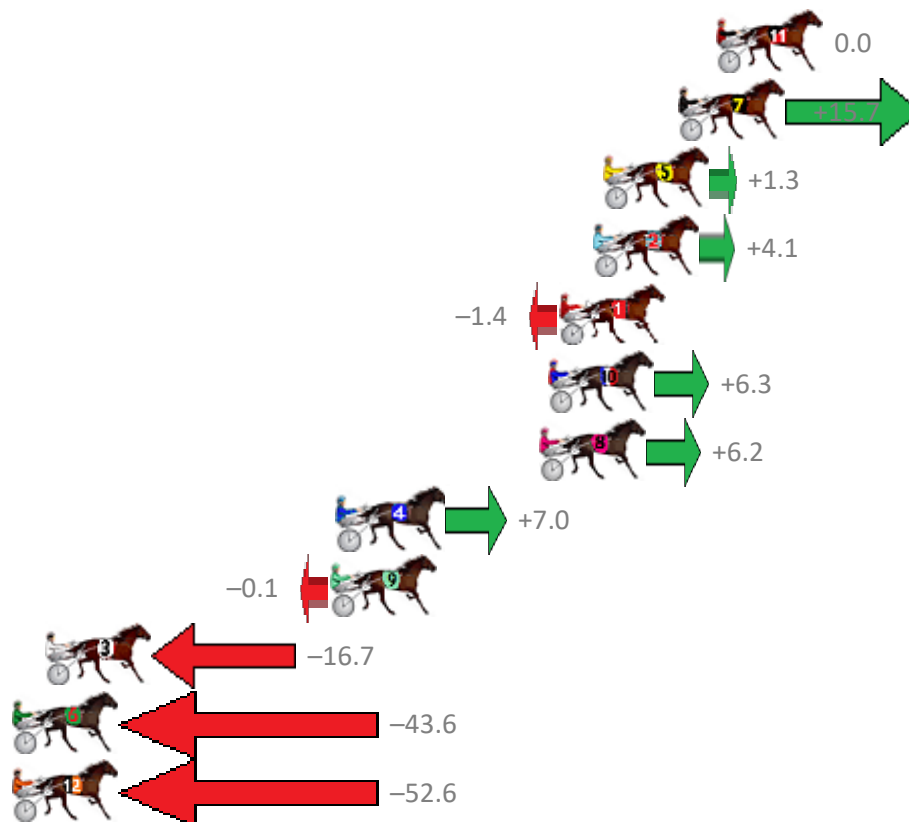

Albion Park Race 2 Distance 2138m

Friday, 29 March 2019

Gross Time: 2:35.40 MileRate: 1:57.00 LeadTime: 36.50s First Qtr: 30.20s Second Qtr: 31.60s Third Qtr: 28.20s Fourth Qtr: 28.90s

No Horse	Plc	Margin	Time	800Time (W)	400 Time (W)
11 FEEL THE REIGN	1	0.0m	2:35.40	57.10s (0)	28.90s (0)
7 GOD SAKE	2	1.5m	2:35.51	55.98s (2)	27.72s (3)
5 SPRINGFIELD SPIRIT	3	4.5m	2:35.73	57.01s (1)	28.92s (1)
2 THE GUN ROCKSTAR	4	4.9m	2:35.75	56.81s (0)	28.29s (0)
1 ULTIMATE AD	5	6.2m	2:35.85	57.20s (0)	28.71s (0)
10 DARBY BRIGHTS	6	6.7m	2:35.88	56.65s (2)	28.42s (3)
8 COMIGAL	7	7.0m	2:35.91	56.66s (0)	28.06s (0)
4 RAFFERTY DELIGHTS	8	15.0m	2:36.48	56.60s (2)	28.34s (3)
9 KARLOO MAC	9	15.3m	2:36.51	57.11s (1)	28.52s (2)
3 NOVA TIME	10	26.7m	2:37.33	58.29s (1)	29.64s (2)
6 TOPNOTCH MACH	11	45.2m	2:38.67	60.21s (1)	31.04s (1)
12 SOHO SHANGHAI	12	73.8m	2:40.73	60.85s (0)	31.89s (0)

Finish Position and metres gained from 800m

Sectionals
Powered by

PJ Harness Analyser
Master harness racing with the power of sectionals
Owners, Trainers and Punters - Check out what's new at www.pjdata.com.au

The Racing Queensland Board (trading as Racing Queensland) and provider are not responsible for the completeness or accuracy of any of the information contained herein, and makes no representations about its suitability for any purpose.