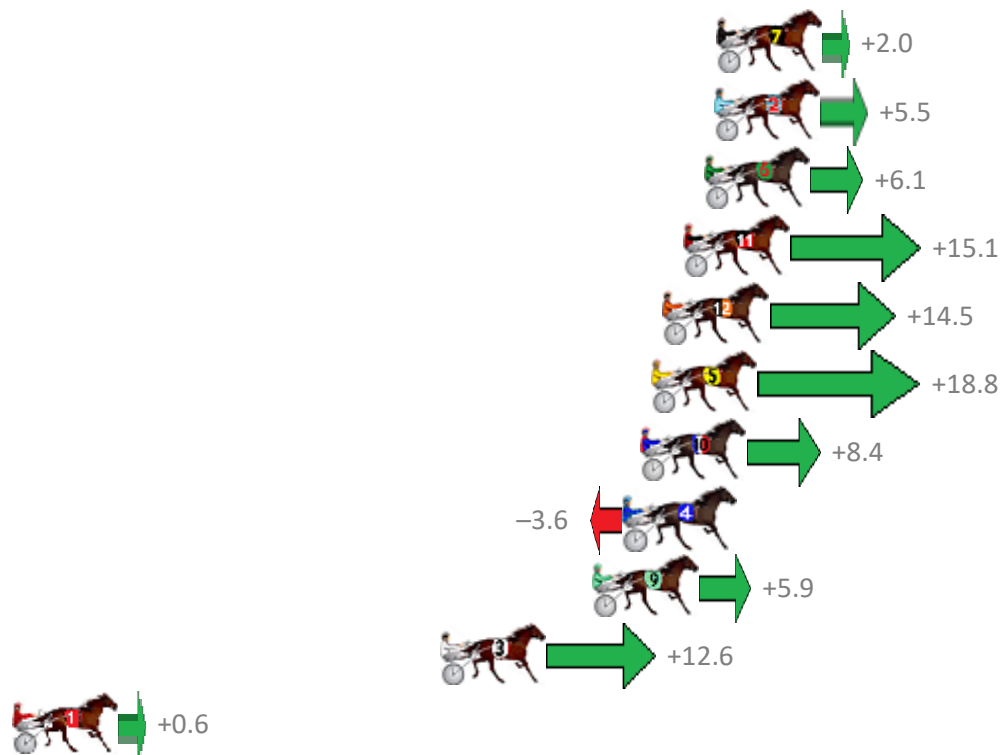

Albion Park Race 4 Distance 1660m

Friday, 29 March 2019

Gross Time: 2:01.10 MileRate: 1:57.40 LeadTime: 4.00s First Qtr: 27.60s Second Qtr: 31.40s Third Qtr: 28.50s Fourth Qtr: 29.60s

No Horse	Plc	Margin	Time	800Time (W)	400 Time (W)
7 SIGNORINA JUJON	1	0.0m	2:01.10	57.95s (1)	29.30s (1)
2 MISTER FAHRENHEIT	2	0.1m	2:01.11	57.70s (0)	29.16s (0)
6 ALOT OF COST	3	0.5m	2:01.14	57.66s (1)	28.99s (1)
11 SAMS THE BEST	4	1.3m	2:01.20	57.00s (1)	28.51s (2)
12 SIXPENNY RED	5	2.1m	2:01.26	57.05s (0)	28.57s (0)
5 POINT OH FIVE	6	2.6m	2:01.29	56.73s (1)	28.25s (2)
10 BEEF CITY STARZZZ	7	3.0m	2:01.32	57.49s (1)	28.80s (1)
4 ROLL ONA RAINBOW	8	3.6m	2:01.37	58.36s (0)	29.87s (0)
9 NEWMERELLA LADYKAY	9	4.9m	2:01.46	57.67s (0)	29.15s (0)
3 PERFECT FEELING	10	11.0m	2:01.91	57.18s (0)	28.92s (1)
1 BLACKJEWEL	11	31.4m	2:03.42	58.06s (0)	29.88s (0)

Finish Position and metres gained from 800m

Sectionals
Powered by

PJ Harness Analyser
Master harness racing with the power of sectionals
Owners, Trainers and Punters - Check out what's new at www.pjdata.com.au

The Racing Queensland Board (trading as Racing Queensland) and provider are not responsible for the completeness or accuracy of any of the information contained herein, and makes no representations about its suitability for any purpose.