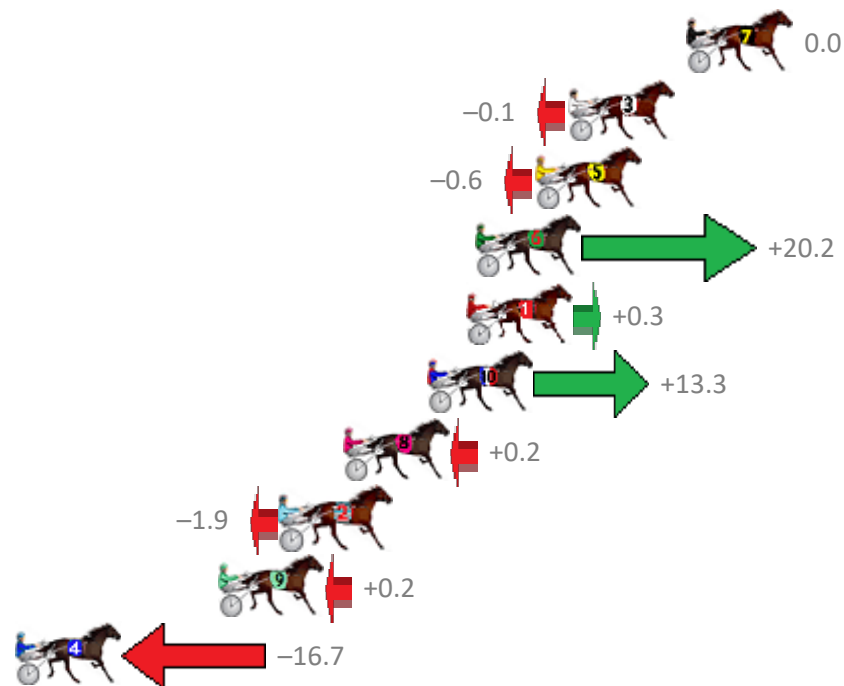

Finish Position and metres gained from 800m

Sectionals  
Powered by

**PJ Harness Analyser**  
Master harness racing with the power of sectionals  
Owners, Trainers and Punters - Check out what's new at [www.pjdata.com.au](http://www.pjdata.com.au)