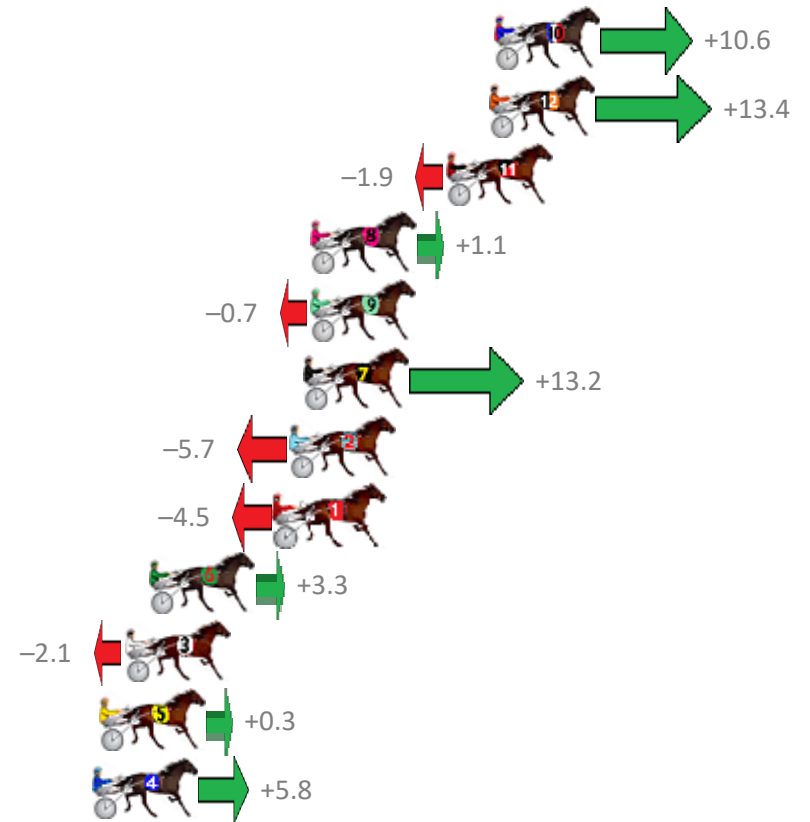

Albion Park Race 3 Distance 1660m

Friday, 29 March 2019

Gross Time: 2:00.20 MileRate: 1:56.60 LeadTime: 4.30s First Qtr: 29.80s Second Qtr: 29.40s Third Qtr: 28.20s Fourth Qtr: 28.50s

No Horse	Plc	Margin	Time	800Time (W)	400 Time (W)
10 SON OF MARA	1	0.0m	2:00.20	55.95s (2)	28.50s (1)
12 MAMMALS MAGIC	2	0.2m	2:00.21	55.75s (3)	28.19s (2)
11 TRAIN WRECK	3	1.9m	2:00.34	56.83s (0)	28.58s (0)
8 ROCKNROLL PROMISE	4	7.3m	2:00.72	56.62s (0)	28.22s (0)
9 FLASHING GOOD TIME	5	7.3m	2:00.72	56.75s (1)	28.22s (1)
7 ELMS CREEK	6	7.6m	2:00.74	55.76s (1)	28.30s (2)
2 ITZ SPORTZ TORQUE	7	8.1m	2:00.78	57.10s (1)	28.64s (1)
1 GIVE ME FIFTY	8	8.7m	2:00.82	57.02s (0)	28.64s (0)
6 CLOCKON DOC LOMBO	9	13.7m	2:01.18	56.47s (0)	27.88s (1)
3 CHANGE THE NATION	10	14.7m	2:01.25	56.85s (0)	28.29s (0)
5 WHOSTOLEMYPIGEON	11	15.7m	2:01.32	56.68s (1)	28.44s (1)
4 GUTS	12	16.0m	2:01.34	56.29s (0)	28.23s (2)

Finish Position and metres gained from 800m

Sectionals
Powered by

PJ Harness Analyser
Master harness racing with the power of sectionals
Owners, Trainers and Punters - Check out what's new at www.pjdata.com.au

The Racing Queensland Board (trading as Racing Queensland) and provider are not responsible for the completeness or accuracy of any of the information contained herein, and makes no representations about its suitability for any purpose.