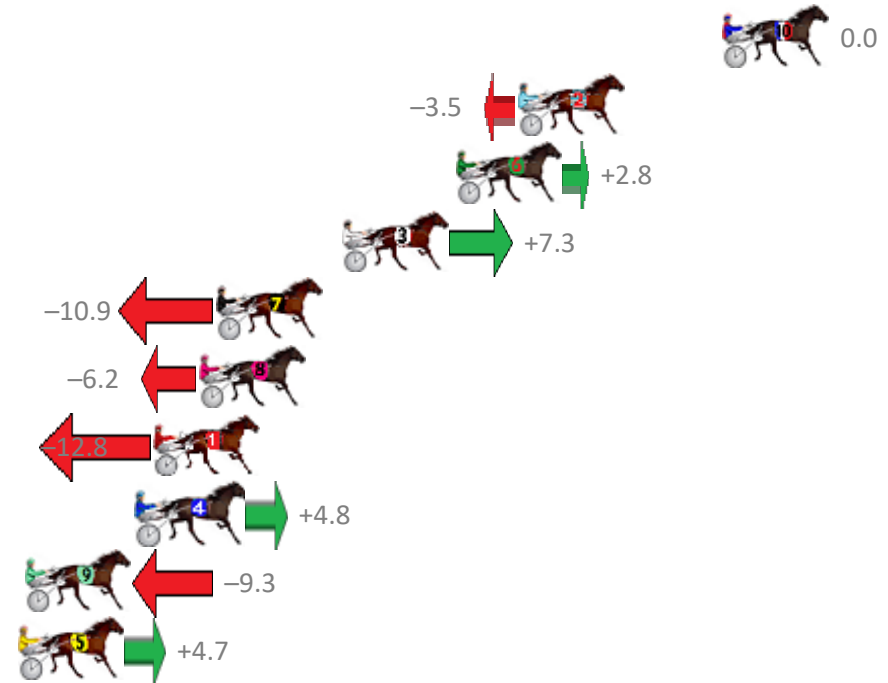

Albion Park Race 5 Distance 1660m

Friday, 29 March 2019

Gross Time: 1:58.80 MileRate: 1:55.10 LeadTime: 4.20s First Qtr: 28.20s Second Qtr: 29.80s Third Qtr: 28.60s Fourth Qtr: 28.00s

No Horse	Plc	Margin	Time	800Time (W)	400 Time (W)
10 CARDLESFROMHEAVEN	1	0.0m	1:58.80	56.60s (0)	28.00s (0)
2 ENARMoured	2	8.1m	1:59.37	56.85s (0)	28.22s (0)
6 BETTOR WATCH HIM	3	10.6m	1:59.54	56.40s (1)	28.13s (2)
3 STYLISH FEELING	4	15.1m	1:59.86	56.08s (0)	27.63s (0)
7 MACH TORQUE	5	20.1m	2:00.21	57.37s (1)	28.97s (1)
8 ONYA DOUG	6	20.8m	2:00.26	57.04s (0)	28.27s (1)
1 TELLELLA	7	22.6m	2:00.38	57.51s (0)	28.78s (0)
4 JUST JOSHIN	8	23.2m	2:00.42	56.26s (1)	28.04s (2)
9 MEGIDDO	9	27.7m	2:00.74	57.26s (1)	28.71s (2)
5 NIGHT NINJA	10	29.1m	2:00.84	56.27s (1)	28.05s (2)

Finish Position and metres gained from 800m

Sectionals
Powered by

PJ Harness Analyser
Master harness racing with the power of sectionals
Owners, Trainers and Punters - Check out what's new at www.pjdata.com.au

The Racing Queensland Board (trading as Racing Queensland) and provider are not responsible for the completeness or accuracy of any of the information contained herein, and makes no representations about its suitability for any purpose.