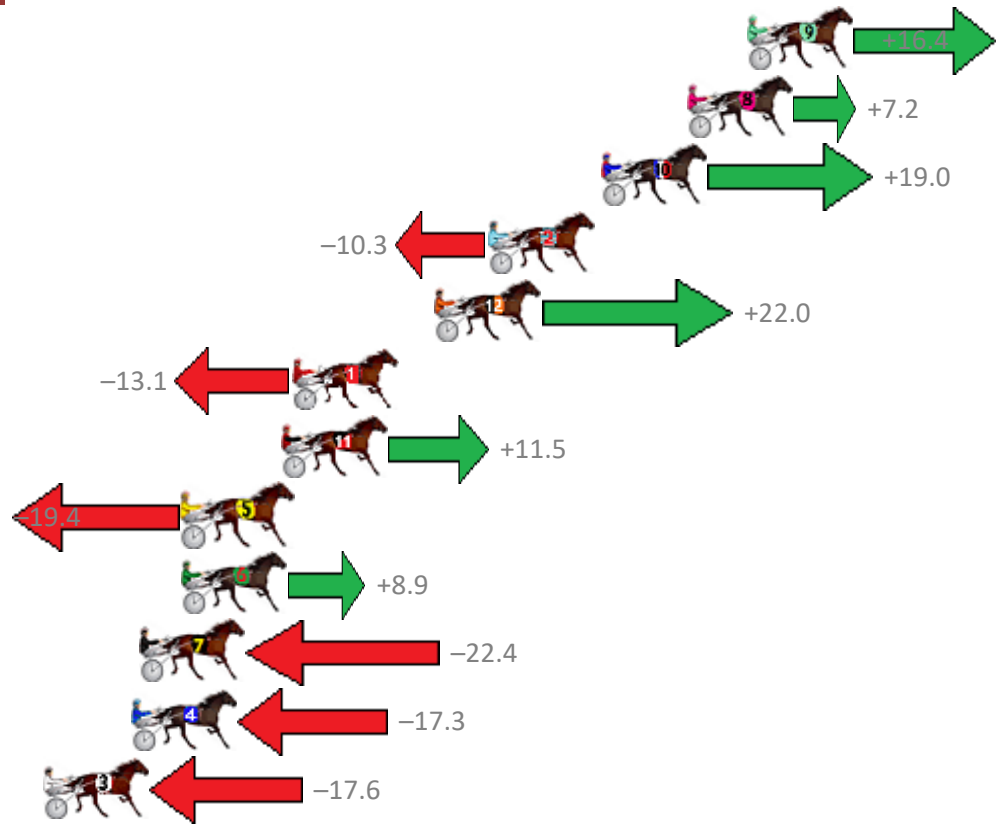

Albion Park Race 4 Distance 1660m

Saturday, 30 March 2019

Gross Time: 1:58.00 MileRate: 1:54.40 LeadTime: 4.20s First Qtr: 27.50s Second Qtr: 28.10s Third Qtr: 29.30s Fourth Qtr: 28.90s

No Horse	Plc	Margin	Time	800Time (W)	400 Time (W)
9 LANCELOT BROMAC	1	0.0m	1:58.00	57.01s (1)	28.60s (3)
8 RECIPE FOR DREAMING	2	2.4m	1:58.17	57.68s (0)	28.39s (0)
10 MAJORDOIT	3	5.8m	1:58.42	56.82s (1)	28.61s (2)
2 SMILING ARMADA	4	10.3m	1:58.74	58.95s (0)	29.64s (0)
12 MISTER BLACKJACK	5	12.4m	1:58.90	56.60s (1)	28.58s (3)
1 KURAHAUPO GAMBLER	6	18.1m	1:59.31	59.15s (0)	29.88s (0)
11 IM WITH LEXY	7	18.5m	1:59.34	57.36s (1)	29.21s (2)
5 GOODTIME STRIDE	8	22.4m	1:59.62	59.61s (1)	30.14s (1)
6 THERESACHANCE	9	22.5m	1:59.63	57.55s (0)	29.53s (0)
7 OLIVER WINKLE	10	24.2m	1:59.75	59.83s (2)	30.55s (2)
4 ALWAYS AT NIGHT	11	24.5m	1:59.77	59.46s (1)	29.98s (1)
3 HAVANA MOON	12	29.0m	2:00.10	59.48s (1)	29.98s (1)

Finish Position and metres gained from 800m

Sectionals
Powered by

PJ Harness Analyser
Master harness racing with the power of sectionals
Owners, Trainers and Punters - Check out what's new at www.pjdata.com.au

The Racing Queensland Board (trading as Racing Queensland) and provider are not responsible for the completeness or accuracy of any of the information contained herein, and makes no representations about its suitability for any purpose.