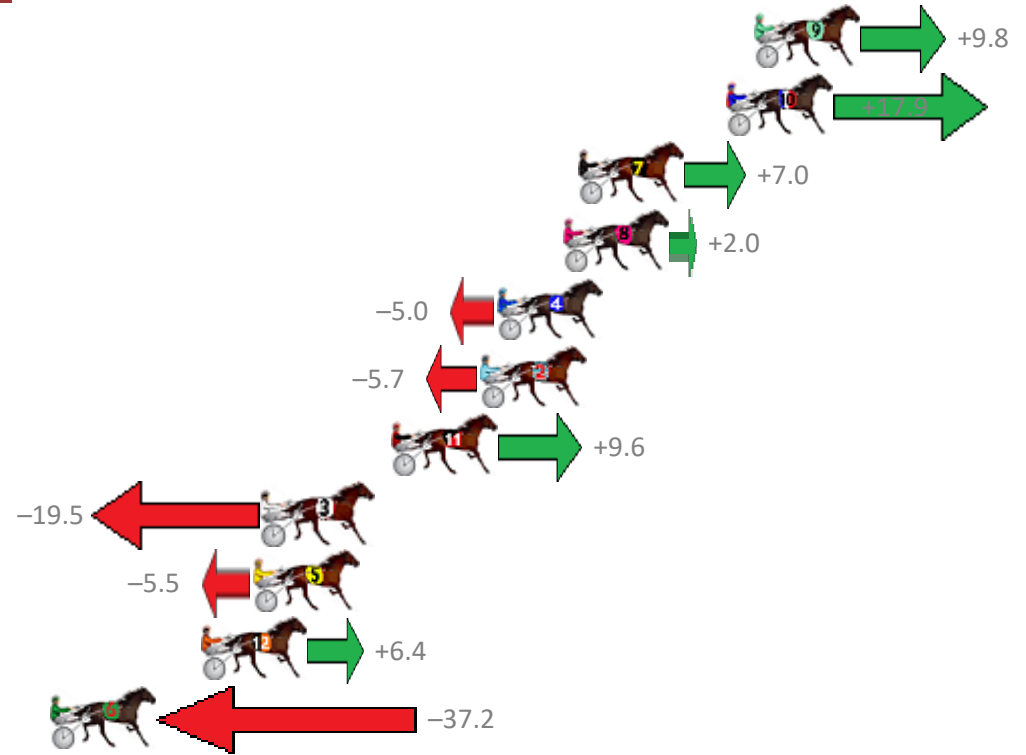

Albion Park Race 5 Distance 2138m

Saturday, 30 March 2019

Gross Time: 2:32.30 MileRate: 1:54.70 LeadTime: 36.50s First Qtr: 30.10s Second Qtr: 29.30s Third Qtr: 28.40s Fourth Qtr: 28.00s

No Horse	Plc	Margin	Time	800Time (W)	400 Time (W)
9 NUI TOC TIEN	1	0.0m	2:32.30	55.71s (1)	27.36s (2)
10 CLINTAL DO	2	1.1m	2:32.38	55.14s (1)	27.80s (2)
7 SMOOTH SHOWGIRL	3	7.0m	2:32.79	55.91s (2)	28.49s (0)
8 ARGYLE BEACH	4	7.6m	2:32.83	56.26s (0)	27.54s (2)
4 SPARKLING CULLECT	5	10.2m	2:33.01	56.75s (1)	27.86s (1)
2 CASINO TOMMY	6	10.9m	2:33.06	56.80s (0)	28.05s (0)
11 SIR JULIAN	7	14.4m	2:33.31	55.72s (1)	28.22s (3)
3 CHAL FIRE	8	19.5m	2:33.67	57.77s (0)	28.99s (0)
5 PARISIAN ROCKSTAR	9	19.9m	2:33.69	56.79s (0)	28.20s (0)
12 THE IDES OF MARCH	10	22.0m	2:33.84	55.95s (0)	28.07s (1)
6 THE SPACE INVADER	11	37.8m	2:34.95	59.02s (1)	30.11s (1)

Finish Position and metres gained from 800m

Sectionals
Powered by

PJ Harness Analyser
Master harness racing with the power of sectionals
Owners, Trainers and Punters - Check out what's new at www.pjdata.com.au

The Racing Queensland Board (trading as Racing Queensland) and provider are not responsible for the completeness or accuracy of any of the information contained herein, and makes no representations about its suitability for any purpose.