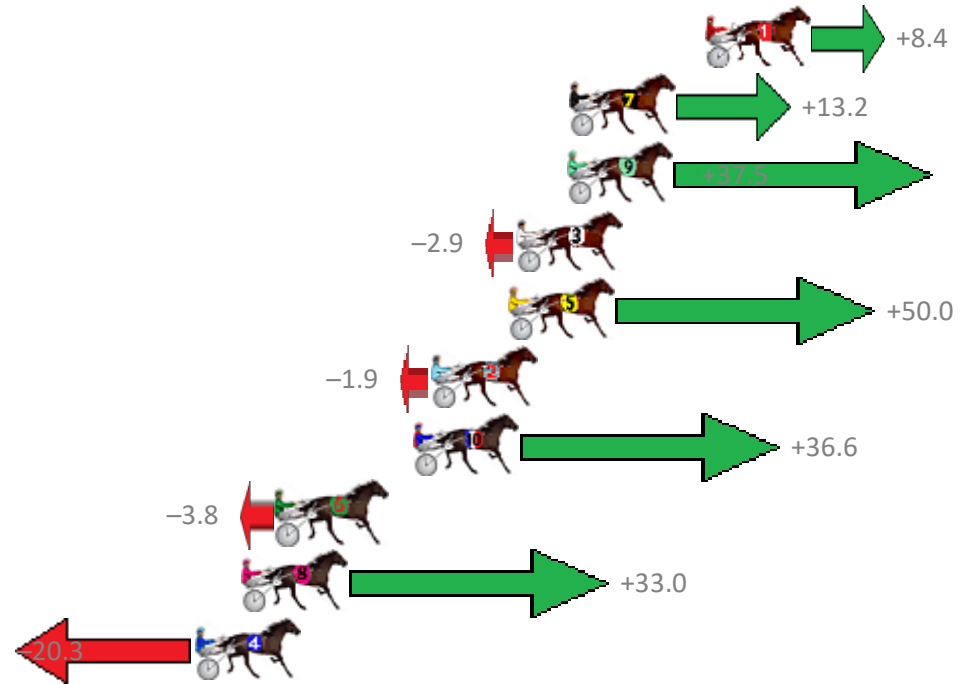

Albion Park Race 2 Distance 1660m

Saturday, 30 March 2019

Gross Time: 1:56.10 MileRate: 1:52.60 LeadTime: 4.30s First Qtr: 26.30s Second Qtr: 27.80s Third Qtr: 28.50s Fourth Qtr: 29.20s

No Horse	Plc	Margin	Time	800Time (W)	400 Time (W)
1 HOT ROD HEAVEN	1	0.0m	1:56.10	57.09s (1)	29.20s (0)
7 OUTLAW FELLA	2	5.4m	1:56.49	56.75s (1)	28.53s (2)
9 ZARAS DELIGHT	3	5.5m	1:56.50	55.00s (1)	28.11s (0)
3 GRINVIL	4	7.5m	1:56.65	57.91s (0)	29.09s (1)
5 JOSSIE JAMES	5	7.8m	1:56.67	54.09s (1)	27.40s (1)
2 IM FREE FALLING	6	10.9m	1:56.90	57.84s (0)	29.00s (0)
10 THE SHADY ONE	7	11.6m	1:56.95	55.06s (1)	28.02s (1)
6 TOP TRIO	8	17.0m	1:57.34	57.97s (1)	29.71s (2)
8 POLISHED ROCKS	9	18.4m	1:57.44	55.32s (0)	28.50s (0)
4 COURAGEOUS LEO	10	20.3m	1:57.58	59.16s (0)	30.24s (0)

Finish Position and metres gained from 800m

Sectionals
Powered by

PJ Harness Analyser
Master harness racing with the power of sectionals
Owners, Trainers and Punters - Check out what's new at www.pjdata.com.au

The Racing Queensland Board (trading as Racing Queensland) and provider are not responsible for the completeness or accuracy of any of the information contained herein, and makes no representations about its suitability for any purpose.