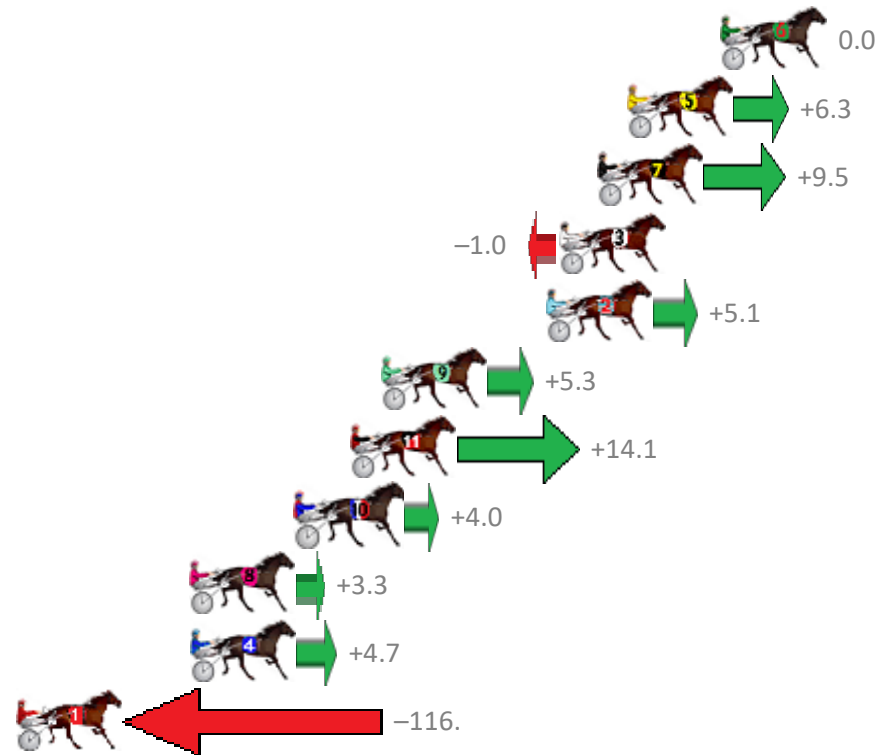

Albion Park Race 10 Distance 2647m

Saturday, 30 March 2019

Gross Time: 3:22.70 MileRate: 2:03.20 LeadTime: 83.80s First Qtr: 30.60s Second Qtr: 29.50s Third Qtr: 28.80s Fourth Qtr: 30.00s

No Horse	Plc	Margin	Time	800Time (W)	400 Time (W)
6 EMPIRE BAY	1	0.0m	3:22.70	58.80s (0)	30.00s (0)
5 JUSTABITNOISY	2	3.7m	3:22.98	58.34s (0)	29.48s (0)
7 HELLBOUND	3	4.9m	3:23.07	58.10s (0)	29.32s (1)
3 IVANOV	4	6.4m	3:23.18	58.87s (0)	30.03s (0)
2 SPUD	5	6.9m	3:23.22	58.43s (1)	29.83s (1)
9 GEE UP NEDDY	6	13.5m	3:23.71	58.41s (1)	29.48s (1)
11 QUIETLY SPOKEN	7	14.7m	3:23.80	57.76s (1)	29.17s (2)
10 MR MAYFLY	8	16.8m	3:23.96	58.51s (0)	29.95s (0)
8 SOUTHERN ALPS	9	21.1m	3:24.28	58.56s (1)	29.65s (1)
4 ASTRAL RULER	10	21.1m	3:24.28	58.45s (0)	29.84s (0)
1 REDRIVERDEBBA	11	266.6m	3:42.69	67.37s (0)	34.99s (0)

Finish Position and metres gained from 800m

Sectionals
Powered by

PJ Harness Analyser
Master harness racing with the power of sectionals
Owners, Trainers and Punters - Check out what's new at www.pjdata.com.au

The Racing Queensland Board (trading as Racing Queensland) and provider are not responsible for the completeness or accuracy of any of the information contained herein, and makes no representations about its suitability for any purpose.