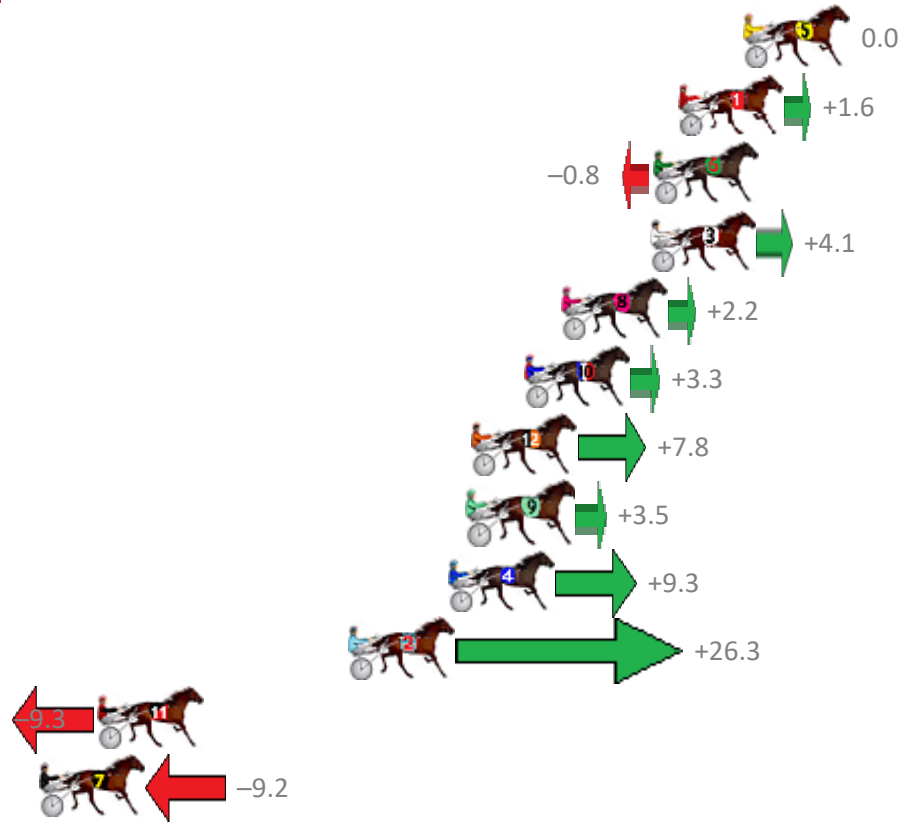

Albion Park Race 3 Distance 1660m

Saturday, 30 March 2019

Gross Time: 2:00.90 MileRate: 1:57.20 LeadTime: 4.10s First Qtr: 28.80s Second Qtr: 31.90s Third Qtr: 28.80s Fourth Qtr: 27.30s

No Horse	Plc	Margin	Time	800Time (W)	400 Time (W)
5 SKYFELLA CAM	1	0.0m	2:00.90	56.10s (0)	27.25s (0)
1 MISTER HART	2	2.6m	2:01.08	55.99s (0)	27.10s (0)
6 HARD TO HEAR	3	3.6m	2:01.15	56.16s (1)	27.55s (1)
3 MACH SAM	4	3.7m	2:01.15	55.81s (1)	27.20s (1)
8 EARL JUJON	5	7.2m	2:01.39	55.95s (0)	27.03s (0)
10 OFFICIANADO	6	8.7m	2:01.49	55.87s (1)	27.17s (1)
12 ROCKNROLL MUSIC	7	10.8m	2:01.64	55.55s (0)	26.62s (0)
9 PADRISIMO	8	10.9m	2:01.64	55.85s (0)	26.95s (0)
4 JUSTA DALE	9	11.7m	2:01.70	55.45s (1)	26.65s (1)
2 NO CONFESSION	10	15.7m	2:01.97	54.26s (0)	26.62s (0)
11 PROJECTILE	11	25.7m	2:02.65	56.75s (1)	27.92s (1)
7 CROOKWELL JAKE	12	34.6m	2:03.26	56.75s (1)	28.31s (2)

Finish Position and metres gained from 800m

Sectionals
Powered by

PJ Harness Analyser
Master harness racing with the power of sectionals
Owners, Trainers and Punters - Check out what's new at www.pjdata.com.au

The Racing Queensland Board (trading as Racing Queensland) and provider are not responsible for the completeness or accuracy of any of the information contained herein, and makes no representations about its suitability for any purpose.