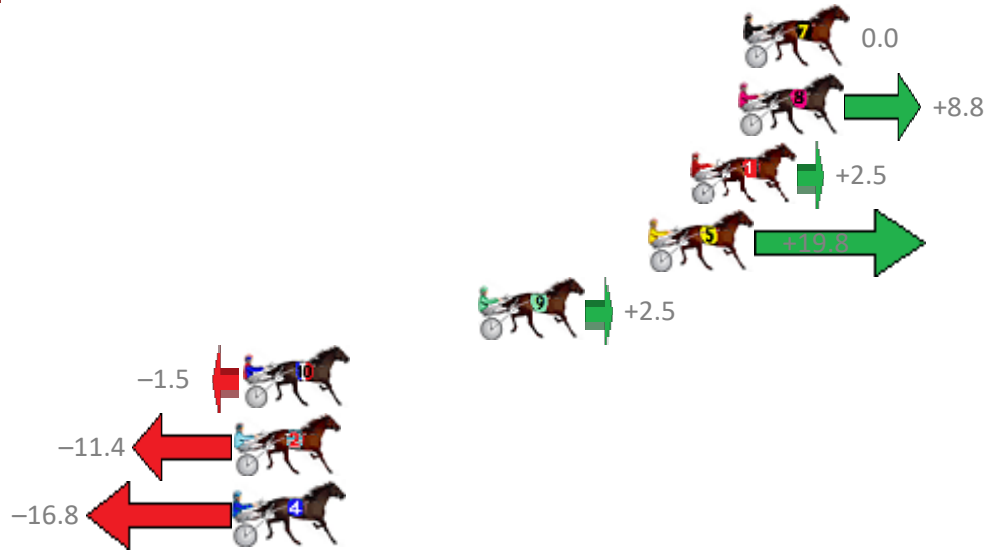

Albion Park Race 8 Distance 1660m

Saturday, 30 March 2019

Gross Time: 1:57.70 MileRate: 1:54.10 LeadTime: 4.00s First Qtr: 26.50s Second Qtr: 30.30s Third Qtr: 28.40s Fourth Qtr: 28.50s

No Horse	Plc	Margin	Time	800Time (W)	400 Time (W)
7 SPIKE BROMAC	1	0.0m	1:57.70	56.90s (0)	28.50s (0)
8 KETUT	2	0.2m	1:57.71	56.27s (0)	27.82s (0)
1 RORY MACH	3	2.1m	1:57.85	56.72s (0)	28.28s (0)
5 LOTS MORE ART	4	3.8m	1:57.97	55.49s (1)	27.94s (1)
9 IMTHE GOLDEN CHILD	5	10.5m	1:58.45	56.72s (1)	28.18s (2)
10 CALLMEQUEENBEE	6	19.9m	1:59.12	57.01s (1)	29.16s (3)
2 GASMONKEY	7	20.2m	1:59.14	57.71s (1)	29.18s (2)
4 CRACKA STRIDE	8	20.2m	1:59.14	58.09s (1)	29.51s (1)

Finish Position and metres gained from 800m

Sectionals
Powered by

PJ Harness Analyser
Master harness racing with the power of sectionals
Owners, Trainers and Punters - Check out what's new at www.pjdata.com.au

The Racing Queensland Board (trading as Racing Queensland) and provider are not responsible for the completeness or accuracy of any of the information contained herein, and makes no representations about its suitability for any purpose.