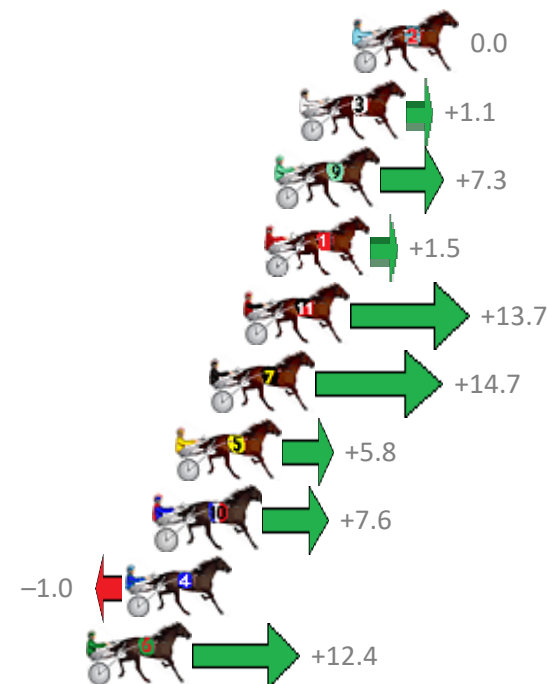

Albion Park Race 11 Distance 1660m

Saturday, 30 March 2019

Gross Time: 1:59.80 MileRate: 1:56.10 LeadTime: 3.70s First Qtr: 29.30s Second Qtr: 29.80s Third Qtr: 28.30s Fourth Qtr: 28.70s

No Horse	Plc	Margin	Time	800Time (W)	400 Time (W)
2 BIG IN AMERICA	1	0.0m	1:59.80	57.00s (0)	28.70s (0)
3 CHLOES CLOUD	2	2.1m	1:59.95	56.92s (1)	28.58s (1)
9 TASSINI	3	3.1m	2:00.02	56.48s (0)	28.15s (0)
1 CAESARS ASTRUM	4	3.5m	2:00.05	56.89s (0)	28.56s (0)
11 PAY ME INTEREST	5	4.3m	2:00.11	56.02s (1)	27.69s (1)
7 RENEE DALE	6	5.7m	2:00.21	55.95s (0)	27.67s (0)
5 LIFEINHEAVEN	7	7.0m	2:00.30	56.59s (1)	28.24s (1)
10 CHARLYSE	8	7.8m	2:00.36	56.46s (0)	28.17s (0)
4 WRITEABOUTCHELSEA	9	9.0m	2:00.45	57.07s (1)	28.73s (1)
6 BONNIE JUJON	10	10.6m	2:00.56	56.12s (1)	27.84s (1)

Finish Position and metres gained from 800m

Sectionals
Powered by

PJ Harness Analyser
Master harness racing with the power of sectionals
Owners, Trainers and Punters - Check out what's new at www.pjdata.com.au

The Racing Queensland Board (trading as Racing Queensland) and provider are not responsible for the completeness or accuracy of any of the information contained herein, and makes no representations about its suitability for any purpose.