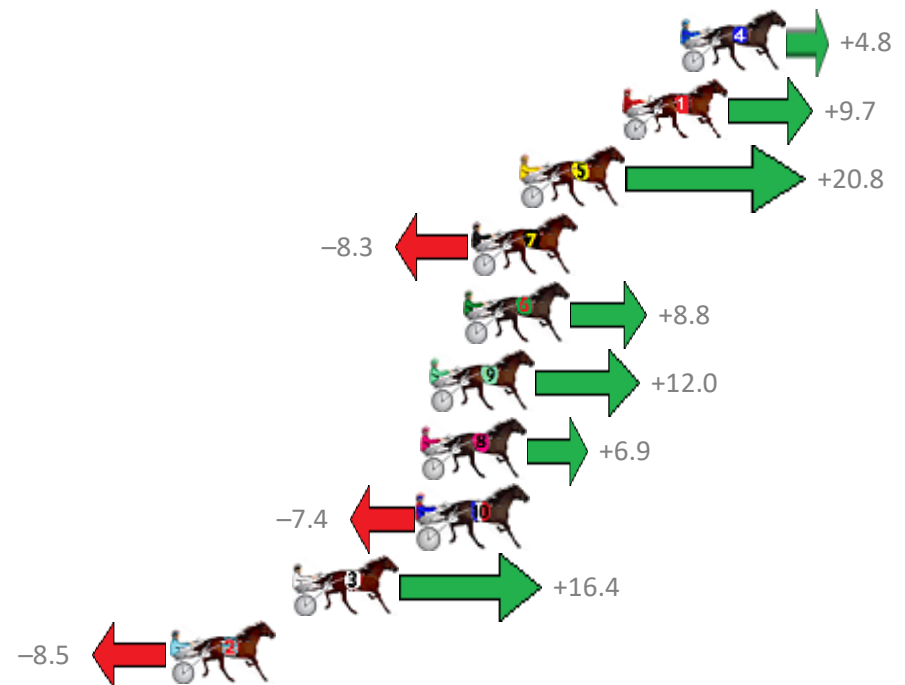

Albion Park Race 6 Distance 1660m

Saturday, 30 March 2019

Gross Time: 1:57.10 MileRate: 1:53.50 LeadTime: 3.70s First Qtr: 27.10s Second Qtr: 28.60s Third Qtr: 28.50s Fourth Qtr: 29.20s

No Horse	Plc	Margin	Time	800Time (W)	400 Time (W)
4 OUR CHITTYBANGBANG	1	0.0m	1:57.10	57.35s (0)	28.88s (0)
1 ILLAWONG DREAMTIM	2	2.3m	1:57.27	57.00s (0)	28.68s (1)
5 SPEEDIE MCARDLE	3	6.4m	1:57.57	56.20s (1)	28.16s (2)
7 LUCIFERS LEGEND	4	8.3m	1:57.71	58.30s (0)	29.81s (0)
6 PLATINUM ROULETTE	5	8.6m	1:57.73	57.07s (1)	28.60s (1)
9 MONIVAE	6	10.0m	1:57.83	56.83s (1)	28.56s (0)
8 BELLS BEACH HOUSE	7	10.3m	1:57.85	57.20s (0)	28.96s (0)
10 ANNIKA MAGIC	8	10.4m	1:57.86	58.23s (1)	29.68s (1)
3 FIOKI	9	15.4m	1:58.22	56.52s (1)	28.50s (0)
2 ZAC MAC	10	20.3m	1:58.58	58.31s (1)	29.73s (2)

Finish Position and metres gained from 800m

Sectionals
Powered by

PJ Harness Analyser
Master harness racing with the power of sectionals
Owners, Trainers and Punters - Check out what's new at www.pjdata.com.au

The Racing Queensland Board (trading as Racing Queensland) and provider are not responsible for the completeness or accuracy of any of the information contained herein, and makes no representations about its suitability for any purpose.