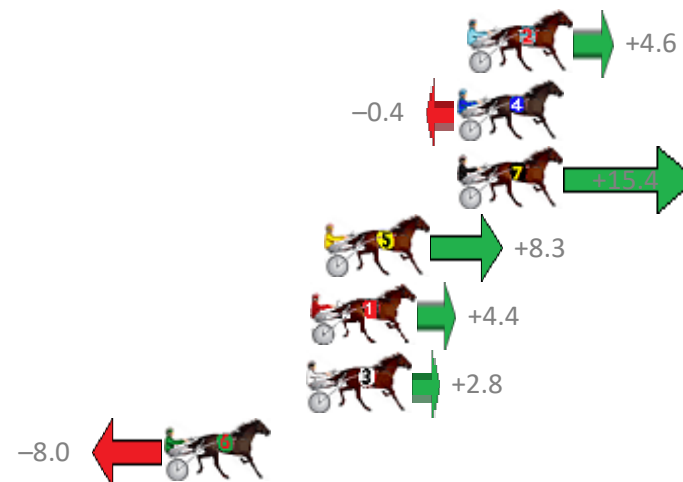

Albion Park Race 9 Distance 2138m

Saturday, 30 March 2019

Gross Time: 2:34.50 MileRate: 1:56.30 LeadTime: 37.30s First Qtr: 31.70s Second Qtr: 28.50s Third Qtr: 28.30s Fourth Qtr: 28.70s

No Horse	Plc	Margin	Time	800Time (W)	400 Time (W)
2 ALLELUIA	1	0.0m	2:34.50	56.67s (0)	28.40s (0)
4 BEAVER	2	0.4m	2:34.53	57.03s (0)	28.73s (0)
7 GLENFERRIE HOOD	3	0.4m	2:34.53	55.90s (1)	27.60s (1)
5 LILAC FLASH	4	5.7m	2:34.91	56.41s (0)	28.16s (0)
1 MANDY KRIDEN	5	6.2m	2:34.94	56.69s (1)	28.31s (1)
3 BODHI TREE	6	6.4m	2:34.96	56.80s (0)	28.56s (0)
6 SLICE OF HEAVEN	7	12.0m	2:35.36	57.57s (1)	29.13s (1)

Finish Position and metres gained from 800m

Sectionals
Powered by

PJ Harness Analyser
Master harness racing with the power of sectionals
Owners, Trainers and Punters - Check out what's new at www.pjdata.com.au

The Racing Queensland Board (trading as Racing Queensland) and provider are not responsible for the completeness or accuracy of any of the information contained herein, and makes no representations about its suitability for any purpose.