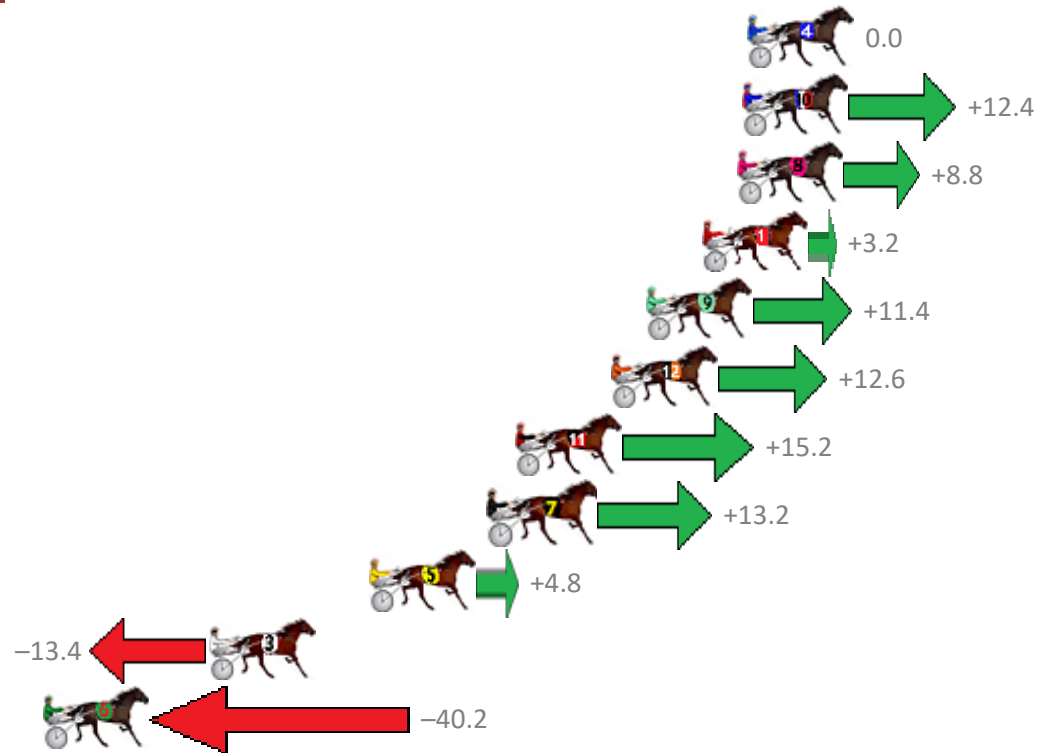

Albion Park Race 1 Distance 2138m

Saturday, 30 March 2019

Gross Time: 2:34.30 MileRate: 1:56.20 LeadTime: 37.60s First Qtr: 30.10s Second Qtr: 30.00s Third Qtr: 28.30s Fourth Qtr: 28.30s

No Horse	Plc	Margin	Time	800Time (W)	400 Time (W)
4 OUR MAJOR DAY	1	0.0m	2:34.30	56.60s (0)	28.30s (0)
10 CLARRY	2	0.2m	2:34.31	55.72s (1)	28.22s (1)
8 BROADWATER	3	0.4m	2:34.33	55.98s (0)	27.62s (0)
1 RUTHLESS ARMBRO	4	1.8m	2:34.43	56.37s (0)	28.05s (0)
9 TUESDAYS FELLA	5	4.0m	2:34.58	55.79s (0)	27.56s (0)
12 HEZ ALL COURAGE	6	5.4m	2:34.68	55.71s (1)	28.20s (2)
11 GOLDEN YEAR	7	9.2m	2:34.95	55.52s (0)	27.72s (1)
7 PSYCHEDELIC	8	10.2m	2:35.02	55.67s (1)	28.17s (2)
5 TOP FLIGHT CRUIZE	9	15.0m	2:35.36	56.26s (0)	28.02s (0)
3 MISTERRIODEJANEIRO	10	21.4m	2:35.81	57.55s (1)	29.01s (1)
6 OUR BUSCEMI	11	95.2m	2:41.04	59.44s (0)	29.02s (0)

Finish Position and metres gained from 800m

Sectionals
Powered by

PJ Harness Analyser
Master harness racing with the power of sectionals
Owners, Trainers and Punters - Check out what's new at www.pjdata.com.au

The Racing Queensland Board (trading as Racing Queensland) and provider are not responsible for the completeness or accuracy of any of the information contained herein, and makes no representations about its suitability for any purpose.