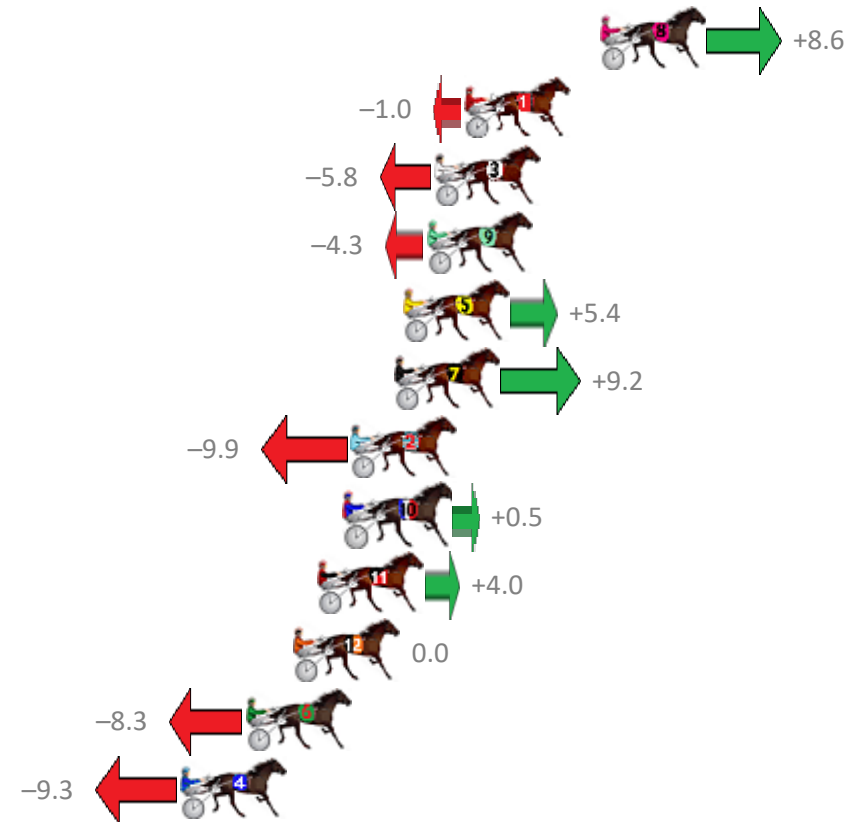

Albion Park Race 7 Distance 1660m

Saturday, 30 March 2019

Gross Time: 1:58.80 MileRate: 1:55.10 LeadTime: 3.40s First Qtr: 27.30s Second Qtr: 31.50s Third Qtr: 27.90s Fourth Qtr: 28.70s

No Horse	Plc	Margin	Time	800Time (W)	400 Time (W)
8 OUR BONDI BEACH	1	0.0m	1:58.80	55.99s (0)	28.05s (0)
1 CIRCLE LINE	2	5.4m	1:59.19	56.67s (0)	28.74s (0)
3 MACHEASY	3	6.6m	1:59.27	57.01s (1)	29.09s (1)
9 GOTTA GOOD REASON	4	6.9m	1:59.30	56.90s (2)	28.85s (2)
5 ARBIT MAJOR	5	7.8m	1:59.36	56.22s (0)	28.30s (0)
7 ELLIOTT BROMAC	6	8.2m	1:59.39	55.95s (2)	27.87s (2)
2 RIVERLEIGH ROCKET	7	9.9m	1:59.51	57.30s (0)	29.41s (0)
10 THE GOLDEN CROSS	8	10.1m	1:59.52	56.56s (1)	28.62s (1)
11 ALPHA STYX	9	11.2m	1:59.60	56.32s (1)	28.38s (1)
12 GAME WE PLAY	10	12.2m	1:59.68	56.60s (2)	28.47s (2)
6 CROWNING GLORY	11	14.1m	1:59.81	57.19s (1)	29.22s (1)
4 WILLS	12	16.7m	1:60.00	57.26s (2)	29.12s (2)

Finish Position and metres gained from 800m

Sectionals
Powered by

PJ Harness Analyser
Master harness racing with the power of sectionals
Owners, Trainers and Punters - Check out what's new at www.pjdata.com.au

The Racing Queensland Board (trading as Racing Queensland) and provider are not responsible for the completeness or accuracy of any of the information contained herein, and makes no representations about its suitability for any purpose.