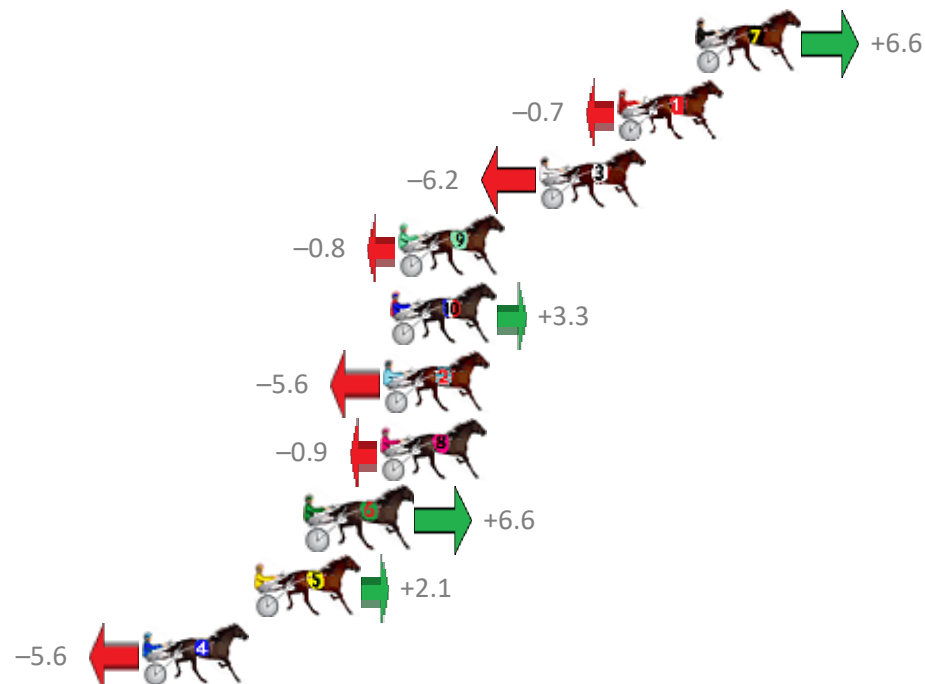

Finish Position and metres gained from 800m

Sectionals  
Powered by

**PJ Harness Analyser**  
Master harness racing with the power of sectionals  
Owners, Trainers and Punters - Check out what's new at [www.pjdata.com.au](http://www.pjdata.com.au)