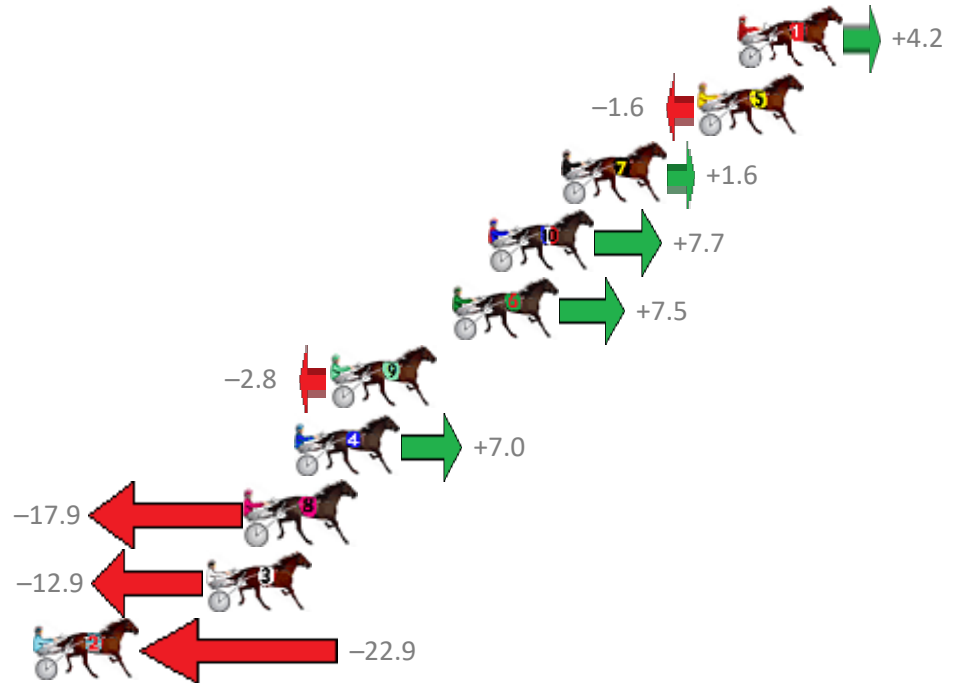

Redcliffe Race 5 Distance 1780m

Wednesday, 3 April 2019

Gross Time: 2:11.30 MileRate: 1:58.70 LeadTime: 11.70s First Qtr: 31.00s Second Qtr: 29.40s Third Qtr: 29.20s Fourth Qtr: 30.00s

No Horse	Plc	Margin	Time	800Time (W)	400 Time (W)
1 ERNIE BARRASSO	1	0.0m	2:11.30	58.89s (0)	29.64s (0)
5 MIRACLESDOAPPEN	2	1.6m	2:11.42	59.32s (0)	30.12s (0)
7 ROWDYS ACE	3	7.0m	2:11.82	59.08s (0)	29.83s (0)
10 TOO GOOD FOR YOU	4	9.9m	2:12.04	58.63s (1)	29.69s (2)
6 SONNY ORLANDO	5	11.3m	2:12.15	58.65s (0)	29.50s (0)
9 MY WINGMAN	6	16.2m	2:12.51	59.41s (0)	30.21s (0)
4 MISS CATALINA	7	17.6m	2:12.62	58.68s (0)	29.70s (1)
8 GETINANHANGON	8	19.5m	2:12.76	60.52s (1)	31.39s (1)
3 DONT BE JEALOUS	9	21.1m	2:12.88	60.15s (1)	30.73s (1)
2 FUI FUI	10	36.1m	2:14.01	60.89s (1)	31.04s (0)

Finish Position and metres gained from 800m

Sectionals
Powered by

PJ Harness Analyser
Master harness racing with the power of sectionals
Owners, Trainers and Punters - Check out what's new at www.pjdata.com.au

The Racing Queensland Board (trading as Racing Queensland) and provider are not responsible for the completeness or accuracy of any of the information contained herein, and makes no representations about its suitability for any purpose.