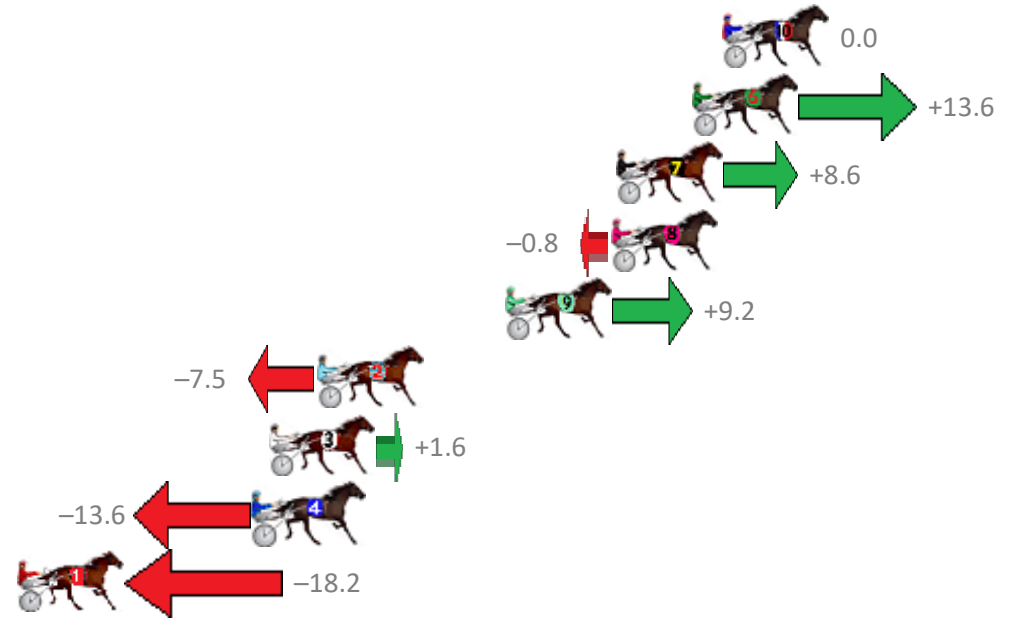

Redcliffe Race 4 Distance 1780m

Wednesday, 3 April 2019

Gross Time: 2:13.40 MileRate: 2:00.60 LeadTime: 12.40s First Qtr: 28.60s Second Qtr: 31.80s Third Qtr: 30.00s Fourth Qtr: 30.60s

No Horse	Plc	Margin	Time	800Time (W)	400 Time (W)
10 TAFFY BOY	1	0.0m	2:13.40	60.60s (0)	30.60s (0)
6 MYANGA SPORTSGIRL	2	1.2m	2:13.49	59.57s (0)	29.62s (1)
7 PRETTYCOMPACT	3	4.2m	2:13.72	59.95s (1)	30.55s (2)
8 RITCHIE BEE	4	4.4m	2:13.74	60.66s (1)	30.66s (1)
9 GIGANTIC JASPER	5	8.6m	2:14.06	59.90s (1)	30.31s (2)
2 DATSGOOD	6	16.1m	2:14.63	61.17s (1)	31.11s (1)
3 AROONA	7	18.0m	2:14.78	60.48s (0)	30.63s (0)
4 MANOFLISA	8	18.6m	2:14.82	61.63s (0)	31.66s (0)
1 MAX IS BACK	9	28.0m	2:15.54	61.98s (0)	31.87s (0)

Finish Position and metres gained from 800m

Sectionals
Powered by

PJ Harness Analyser
Master harness racing with the power of sectionals
Owners, Trainers and Punters - Check out what's new at www.pjdata.com.au

The Racing Queensland Board (trading as Racing Queensland) and provider are not responsible for the completeness or accuracy of any of the information contained herein, and makes no representations about its suitability for any purpose.