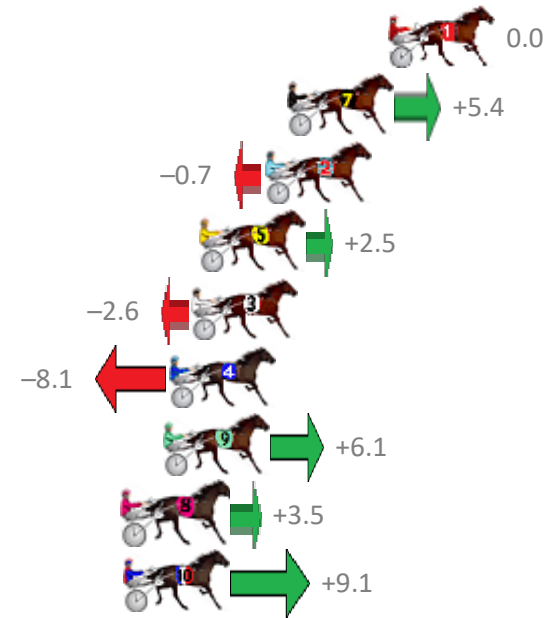

Redcliffe Race 2 Distance 1780m

Wednesday, 3 April 2019

Gross Time: 2:12.00 MileRate: 1:59.30 LeadTime: 11.50s First Qtr: 31.00s Second Qtr: 31.30s Third Qtr: 28.90s Fourth Qtr: 29.30s

No Horse	Plc	Margin	Time	800Time (W)	400 Time (W)
1 KAAPALI	1	0.0m	2:12.00	58.20s (0)	29.30s (0)
7 FALCON VISTA	2	4.0m	2:12.29	57.81s (0)	28.92s (0)
2 HAMMERHOFF	3	4.9m	2:12.36	58.25s (0)	29.35s (0)
5 VANTO HANOVER	4	7.5m	2:12.55	58.02s (1)	29.48s (2)
3 DALACOS EMPRESS	5	7.8m	2:12.57	58.39s (1)	29.39s (1)
4 TAYLAH STUDLEIGH	6	8.7m	2:12.64	58.79s (1)	29.79s (1)
9 MINI MIRACLE	7	8.9m	2:12.65	57.76s (1)	29.20s (2)
8 BUKTHSYSTEM	8	10.5m	2:12.77	57.95s (0)	29.06s (0)
10 RADAR HILL	9	10.5m	2:12.77	57.54s (1)	29.01s (2)
6 WEASEL	10	26.1m	2:13.91	58.32s (1)	29.44s (1)

Finish Position and metres gained from 800m

Sectionals
Powered by

PJ Harness Analyser
Master harness racing with the power of sectionals
Owners, Trainers and Punters - Check out what's new at www.pjdata.com.au

The Racing Queensland Board (trading as Racing Queensland) and provider are not responsible for the completeness or accuracy of any of the information contained herein, and makes no representations about its suitability for any purpose.