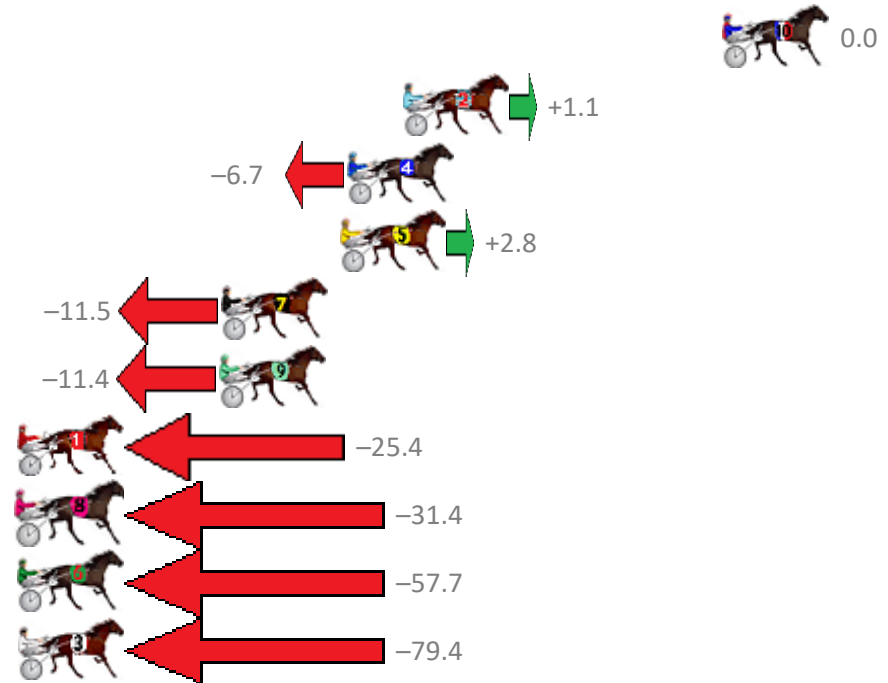

Redcliffe Race 3 Distance 1780m

Wednesday, 3 April 2019

Gross Time: 2:10.40 MileRate: 1:57.90 LeadTime: 11.70s First Qtr: 30.40s Second Qtr: 30.20s Third Qtr: 28.80s Fourth Qtr: 29.30s

No Horse	Plc	Margin	Time	800Time (W)	400 Time (W)
10 UNASSUMING CHAMP	1	0.0m	2:10.40	58.10s (0)	29.30s (0)
2 OUR PEPPERJACK	2	12.7m	2:11.33	58.02s (1)	28.88s (2)
4 SPONDOOLEY	3	14.9m	2:11.49	58.59s (1)	29.03s (1)
5 FEELINGFORAMIRACLE	4	15.2m	2:11.51	57.90s (2)	29.59s (2)
7 ANNAS BEST	5	19.9m	2:11.86	58.94s (0)	29.59s (0)
9 HERITAGE BEACH	6	20.0m	2:11.86	58.93s (2)	30.34s (1)
1 OMINOUS FLYER	7	29.6m	2:12.57	59.94s (0)	30.66s (0)
8 TRENTLEIGH	8	44.6m	2:13.67	60.38s (0)	30.88s (0)
6 FAKEROCKNROLL	9	61.3m	2:14.89	62.29s (1)	32.72s (1)
3 ITS YOU NOT ME	10	107.8m	2:18.30	63.87s (0)	34.12s (0)

Finish Position and metres gained from 800m

Sectionals
Powered by

PJ Harness Analyser
Master harness racing with the power of sectionals
Owners, Trainers and Punters - Check out what's new at www.pjdata.com.au

The Racing Queensland Board (trading as Racing Queensland) and provider are not responsible for the completeness or accuracy of any of the information contained herein, and makes no representations about its suitability for any purpose.