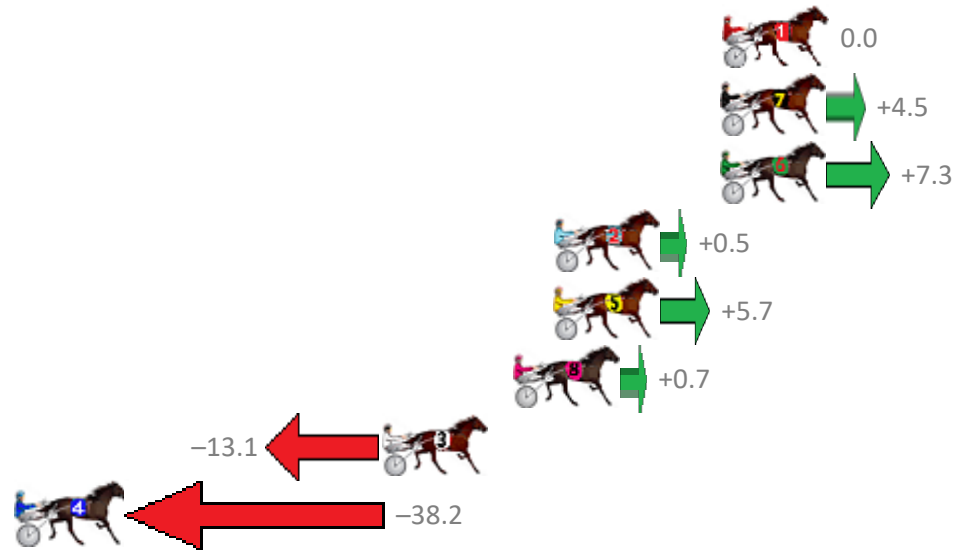

Redcliffe Race 7 Distance 1780m

Wednesday, 3 April 2019

Gross Time: 2:12.80 MileRate: 2:00.10 LeadTime: 11.30s First Qtr: 30.00s Second Qtr: 30.80s Third Qtr: 29.20s Fourth Qtr: 31.50s

No Horse	Plc	Margin	Time	800Time (W)	400 Time (W)
1 STUDLEIGH WILL	1	0.0m	2:12.80	60.70s (0)	31.48s (0)
7 PRESLEYBEGOOD	2	0.1m	2:12.81	60.36s (0)	31.10s (0)
6 ALI DOWNUNDER	3	0.1m	2:12.81	60.15s (2)	31.10s (2)
2 PRIVATE JUJON	4	6.7m	2:13.33	60.66s (1)	31.49s (1)
5 STYLISH FEELING	5	6.7m	2:13.33	60.27s (1)	31.11s (1)
8 WILD ABOUT TOWN	6	8.3m	2:13.45	60.65s (0)	31.15s (0)
3 RAINBOW ATOMIC	7	13.5m	2:13.86	61.69s (1)	32.44s (1)
4 TAXI METER	8	40.8m	2:16.01	63.60s (2)	34.71s (2)

Finish Position and metres gained from 800m

Sectionals
Powered by

PJ Harness Analyser
Master harness racing with the power of sectionals
Owners, Trainers and Punters - Check out what's new at www.pjdata.com.au

The Racing Queensland Board (trading as Racing Queensland) and provider are not responsible for the completeness or accuracy of any of the information contained herein, and makes no representations about its suitability for any purpose.