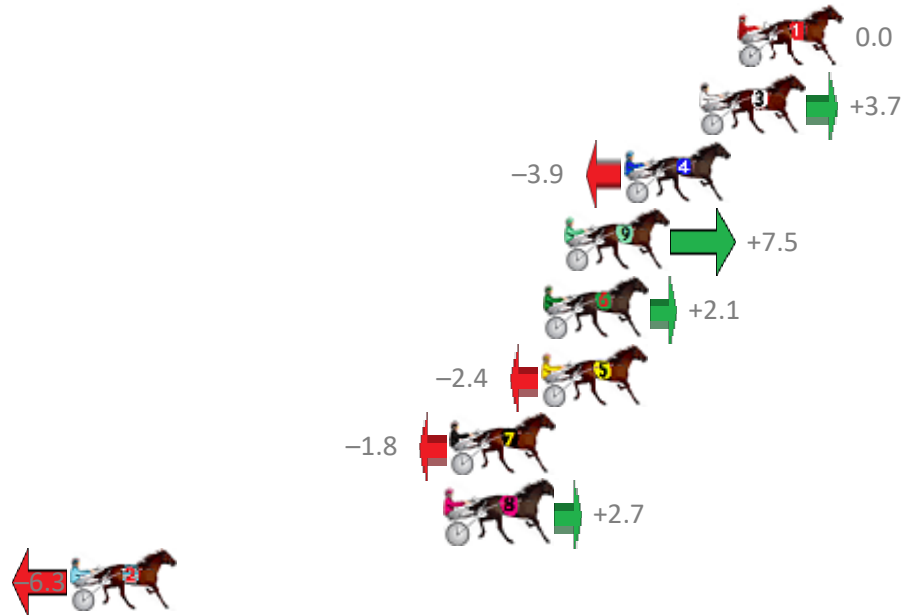

Redcliffe Race 6 Distance 1780m

Wednesday, 3 April 2019

Gross Time: 2:15.40 MileRate: 2:02.40 LeadTime: 11.80s First Qtr: 31.50s Second Qtr: 32.60s Third Qtr: 30.70s Fourth Qtr: 28.80s

No Horse	Plc	Margin	Time	800Time (W)	400 Time (W)
1 ALBION ARK	1	0.0m	2:15.40	59.50s (0)	28.80s (0)
3 SUKI DAYO	2	1.5m	2:15.51	59.22s (0)	28.58s (0)
4 ART EGO	3	4.5m	2:15.72	59.79s (1)	29.11s (1)
9 DATALDO	4	6.9m	2:15.90	58.94s (1)	28.26s (1)
6 JIGGLE AND JIVE	5	7.7m	2:15.95	59.34s (1)	28.69s (1)
5 ROLLONX	6	7.8m	2:15.96	59.68s (1)	29.02s (1)
7 MINNIES TRENDY	7	11.4m	2:16.22	59.63s (0)	28.97s (0)
8 THATS FUNNY	8	11.5m	2:16.23	59.30s (0)	28.63s (0)
2 HURRIKANE SPECIAL	9	26.5m	2:17.31	59.97s (0)	29.35s (0)

Finish Position and metres gained from 800m

Sectionals
Powered by

PJ Harness Analyser
Master harness racing with the power of sectionals
Owners, Trainers and Punters - Check out what's new at www.pjdata.com.au

The Racing Queensland Board (trading as Racing Queensland) and provider are not responsible for the completeness or accuracy of any of the information contained herein, and makes no representations about its suitability for any purpose.