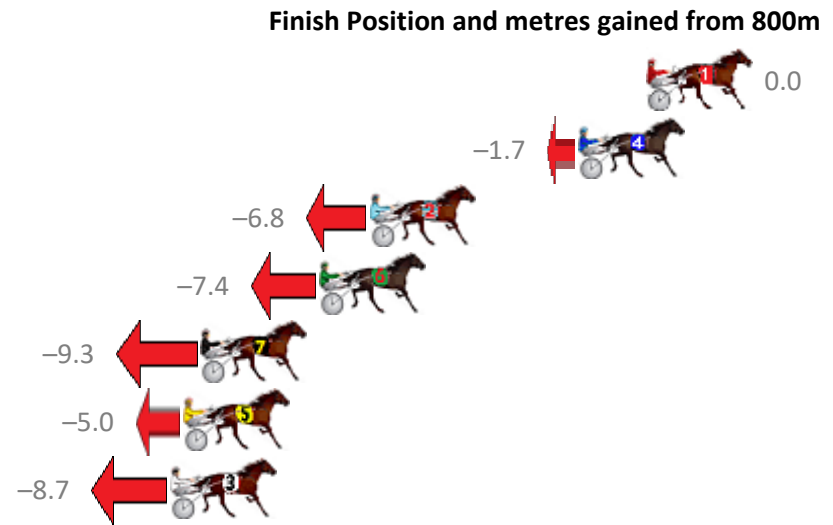

Redcliffe Race 9 Distance 1780m

Wednesday, 3 April 2019

Gross Time: 2:12.70 MileRate: 2:00.00 LeadTime: 11.40s First Qtr: 29.40s Second Qtr: 33.70s Third Qtr: 30.10s Fourth Qtr: 28.10s

No Horse	Plc	Margin	Time	800Time (W)	400 Time (W)
1 COMMODORE JUJON	1	0.0m	2:12.70	58.20s (0)	28.10s (0)
4 ROCKNROLL CLASSIC	2	2.7m	2:12.89	58.32s (1)	28.29s (1)
2 LA PISTOLA	3	11.0m	2:13.47	58.69s (0)	28.58s (0)
6 ALOT OF COST	4	13.0m	2:13.61	58.74s (1)	28.70s (1)
7 AT RANDOM	5	17.7m	2:13.94	58.88s (0)	28.70s (0)
5 NIFTY STUDLEIGH	6	18.4m	2:13.99	58.56s (0)	28.34s (0)
3 MY ULTIMATE SPORT	7	18.9m	2:14.03	58.83s (1)	28.77s (1)

Sectionals
Powered by

PJ Harness Analyser
Master harness racing with the power of sectionals
Owners, Trainers and Punters - Check out what's new at www.pjdata.com.au

The Racing Queensland Board (trading as Racing Queensland) and provider are not responsible for the completeness or accuracy of any of the information contained herein, and makes no representations about its suitability for any purpose.