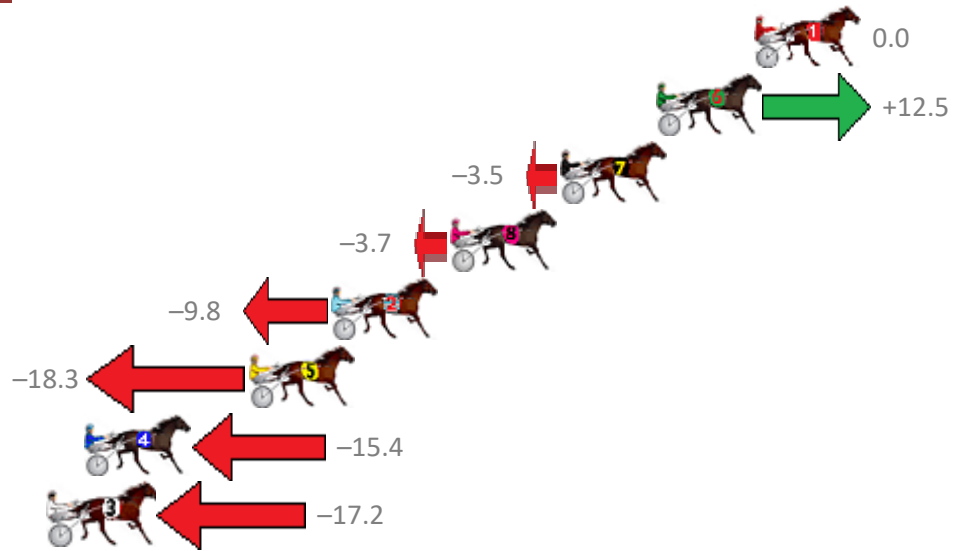

Redcliffe Race 8 Distance 1780m

Wednesday, 3 April 2019

Gross Time: 2:16.40 MileRate: 2:03.30 LeadTime: 11.90s First Qtr: 31.80s Second Qtr: 33.30s Third Qtr: 31.10s Fourth Qtr: 28.30s

No Horse	Plc	Margin	Time	800Time (W)	400 Time (W)
1 ONYA DOUG	1	0.0m	2:16.40	59.40s (0)	28.30s (0)
6 CALL ME TRISH	2	3.9m	2:16.68	58.47s (1)	28.19s (2)
7 QUALITY TIME	3	7.7m	2:16.94	59.66s (0)	28.42s (0)
8 DOWNTOWN LUCCA	4	12.1m	2:17.26	59.67s (0)	28.43s (0)
2 SWEET SCOOT	5	16.8m	2:17.59	60.13s (1)	28.95s (1)
5 SIR HASZEM	6	20.1m	2:17.82	60.76s (1)	29.55s (1)
4 BRONSKI BABY	7	26.6m	2:18.28	60.54s (1)	29.30s (1)
3 ROCKA BELLA	8	30.0m	2:18.52	60.68s (0)	29.39s (0)

Finish Position and metres gained from 800m

Sectionals
Powered by

PJ Harness Analyser
Master harness racing with the power of sectionals
Owners, Trainers and Punters - Check out what's new at www.pjdata.com.au

The Racing Queensland Board (trading as Racing Queensland) and provider are not responsible for the completeness or accuracy of any of the information contained herein, and makes no representations about its suitability for any purpose.