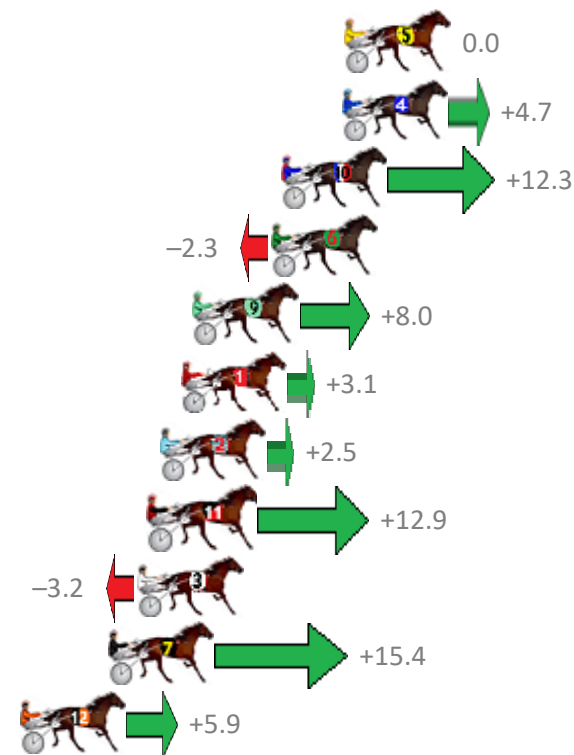

Albion Park Race 3 Distance 1660m

Saturday, 6 April 2019

Gross Time: 1:57.60 MileRate: 1:54.00 LeadTime: 3.40s First Qtr: 27.40s Second Qtr: 30.30s Third Qtr: 27.90s Fourth Qtr: 28.60s

No Horse	Plc	Margin	Time	800Time (W)	400 Time (W)
5 MACHEASY	1	0.0m	1:57.60	56.50s (0)	28.60s (0)
4 RAYS CHOICE	2	0.1m	1:57.61	56.17s (0)	28.31s (0)
10 CLARRY	3	2.5m	1:57.78	55.63s (1)	28.22s (2)
6 CELTIC CRUZA	4	2.9m	1:57.81	56.66s (1)	28.65s (1)
9 PADRISIMO	5	6.0m	1:58.03	55.94s (0)	28.03s (0)
1 REGAL NIGHTSHADE	6	6.5m	1:58.06	56.28s (0)	28.36s (0)
2 OUR BUSCEMI	7	7.3m	1:58.12	56.32s (1)	28.32s (1)
11 MISTERRIODEJANEIRO	8	7.7m	1:58.15	55.59s (2)	28.26s (2)
3 MISTER HART	9	8.2m	1:58.19	56.73s (1)	28.73s (1)
7 PSYCHEDELIC	10	9.4m	1:58.27	55.41s (1)	28.09s (2)
12 RUATO BAY	11	12.9m	1:58.52	56.08s (0)	28.34s (1)

Finish Position and metres gained from 800m

Sectionals
Powered by

PJ Harness Analyser
Master harness racing with the power of sectionals
Owners, Trainers and Punters - Check out what's new at www.pjdata.com.au

The Racing Queensland Board (trading as Racing Queensland) and provider are not responsible for the completeness or accuracy of any of the information contained herein, and makes no representations about its suitability for any purpose.