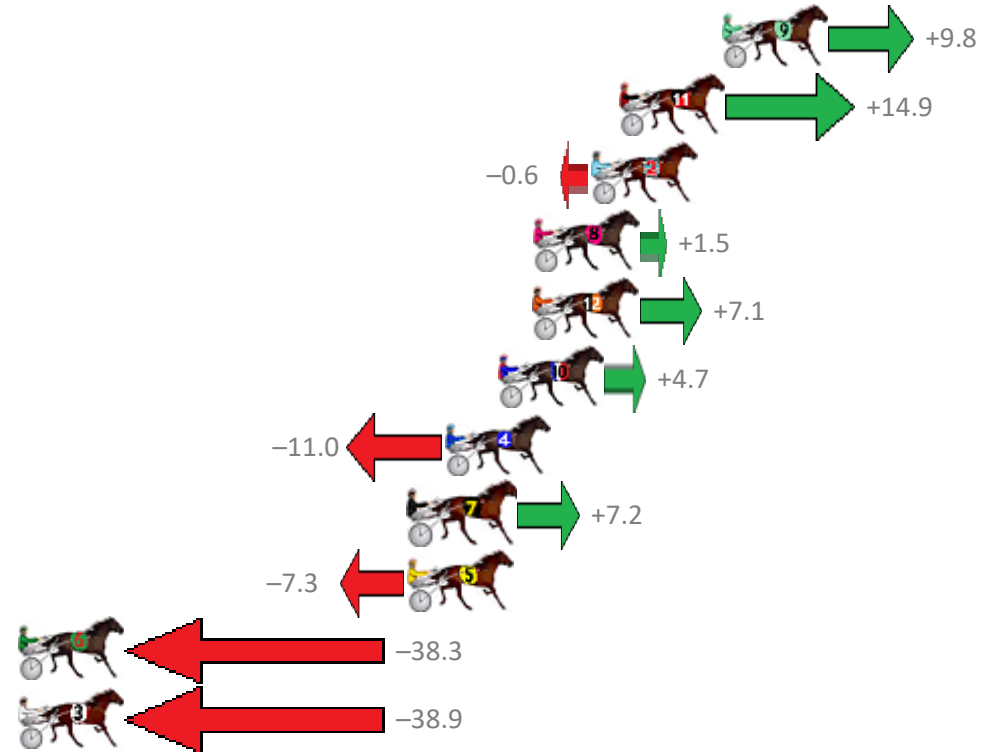

Albion Park Race 7 Distance 1660m

Saturday, 6 April 2019

Gross Time: 1:58.60 MileRate: 1:55.00 LeadTime: 3.40s First Qtr: 27.90s Second Qtr: 29.20s Third Qtr: 28.50s Fourth Qtr: 29.60s

No Horse	Plc	Margin	Time	800Time (W)	400 Time (W)
9 CROWNING GLORY	1	0.0m	1:58.60	57.39s (1)	29.11s (3)
11 SIR SEMPER FIDELIS	2	4.1m	1:58.90	57.02s (0)	28.63s (0)
2 THE GOLDEN CROSS	3	5.2m	1:58.98	58.14s (0)	29.64s (0)
8 SMILING ARMADA	4	7.5m	1:59.15	57.99s (0)	29.50s (0)
12 ROCKNROLL MUSIC	4	7.5m	1:59.15	57.58s (1)	29.28s (1)
10 THERESACHANCE	6	8.9m	1:59.26	57.76s (0)	29.30s (0)
4 GAME WE PLAY	7	11.0m	1:59.41	58.90s (0)	30.41s (0)
7 CONCENTRATION	8	12.4m	1:59.52	57.58s (1)	29.30s (1)
5 MY MOJO	9	12.5m	1:59.53	58.63s (1)	30.07s (2)
6 OFFICIANADO	10	39.1m	2:01.49	60.88s (1)	32.20s (1)
3 ZALTA	11	138.9m	2:08.88	60.93s (0)	30.63s (0)

Finish Position and metres gained from 800m

Sectionals
Powered by

PJ Harness Analyser
Master harness racing with the power of sectionals
Owners, Trainers and Punters - Check out what's new at www.pjdata.com.au

The Racing Queensland Board (trading as Racing Queensland) and provider are not responsible for the completeness or accuracy of any of the information contained herein, and makes no representations about its suitability for any purpose.