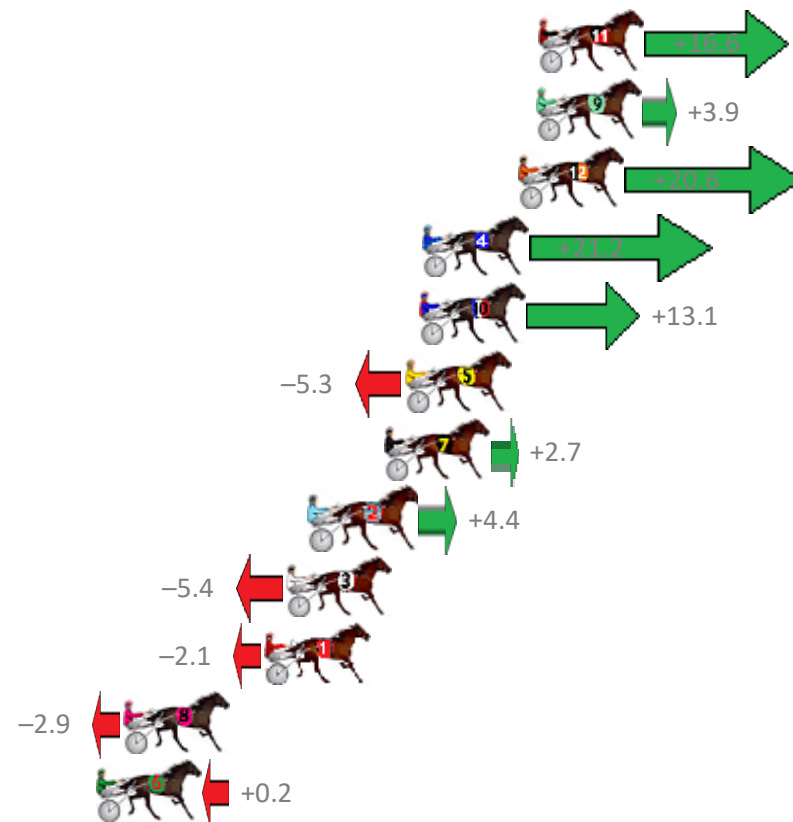

Albion Park Race 8 Distance 1660m

Saturday, 6 April 2019

Gross Time: 1:59.70 MileRate: 1:56.00 LeadTime: 3.50s First Qtr: 27.90s Second Qtr: 30.80s Third Qtr: 28.80s Fourth Qtr: 28.70s

No Horse	Plc	Margin	Time	800Time (W)	400 Time (W)
11 MAJORDOIT	1	0.0m	1:59.70	56.31s (2)	28.33s (2)
9 RECIPE FOR DREAMING	2	0.1m	1:59.71	57.22s (1)	28.62s (1)
12 KARINYA MULLY	3	0.8m	1:59.76	56.02s (2)	28.01s (2)
4 BRONZE ECSTASY	4	4.6m	2:00.03	55.98s (2)	27.98s (2)
10 MISTER BLACKJACK	5	4.7m	2:00.04	56.56s (1)	27.82s (1)
5 BURNING AMBITION	6	5.3m	2:00.08	57.88s (0)	29.08s (0)
7 DONNY JONES	7	6.1m	2:00.14	57.31s (1)	28.66s (1)
2 WEE JIMMY	8	9.0m	2:00.35	57.18s (1)	28.50s (1)
3 LIVING GRAND	9	10.0m	2:00.42	57.89s (0)	28.94s (0)
1 HAVANA MOON	10	10.9m	2:00.48	57.65s (0)	28.66s (0)
8 SACHE GIRL	11	16.5m	2:00.88	57.71s (0)	28.68s (0)
6 RIVERLEIGH JEFF	12	17.6m	2:00.96	57.49s (0)	28.40s (0)

Finish Position and metres gained from 800m

Sectionals
Powered by

PJ Harness Analyser
Master harness racing with the power of sectionals
Owners, Trainers and Punters - Check out what's new at www.pjdata.com.au

The Racing Queensland Board (trading as Racing Queensland) and provider are not responsible for the completeness or accuracy of any of the information contained herein, and makes no representations about its suitability for any purpose.