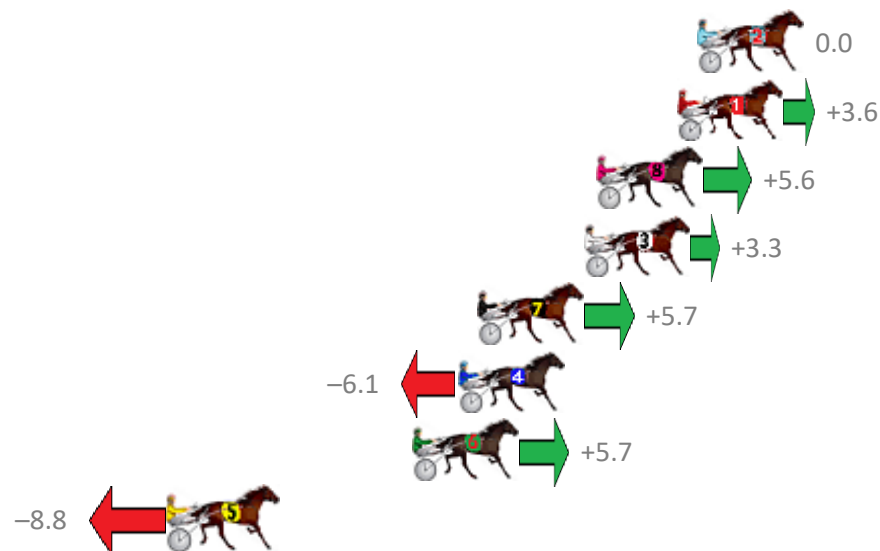

Albion Park Race 9 Distance 2138m

Saturday, 6 April 2019

Gross Time: 2:38.30 MileRate: 1:59.20 LeadTime: 40.60s First Qtr: 32.00s Second Qtr: 29.90s Third Qtr: 27.70s Fourth Qtr: 28.10s

No Horse	Plc	Margin	Time	800Time (W)	400 Time (W)
2 LEXUS ON THE BEACH	1	0.0m	2:38.30	55.80s (0)	28.10s (0)
1 DRIVE THE DREAM	2	0.8m	2:38.36	55.55s (0)	27.82s (0)
8 ILLAWONG DREAMTIM	3	4.0m	2:38.58	55.41s (0)	27.66s (0)
3 MR MEDDLE	4	4.5m	2:38.62	55.57s (1)	27.77s (1)
7 RORY MACH	5	8.7m	2:38.91	55.40s (0)	27.69s (0)
4 SPEEDIE MCARDLE	6	9.5m	2:38.97	56.23s (1)	28.43s (1)
6 LOTS MORE ART	7	11.3m	2:39.09	55.40s (1)	27.91s (1)
5 ZAC MAC	8	21.0m	2:39.78	56.41s (1)	28.51s (2)

Finish Position and metres gained from 800m

Sectionals
Powered by

PJ Harness Analyser
Master harness racing with the power of sectionals
Owners, Trainers and Punters - Check out what's new at www.pjdata.com.au

The Racing Queensland Board (trading as Racing Queensland) and provider are not responsible for the completeness or accuracy of any of the information contained herein, and makes no representations about its suitability for any purpose.