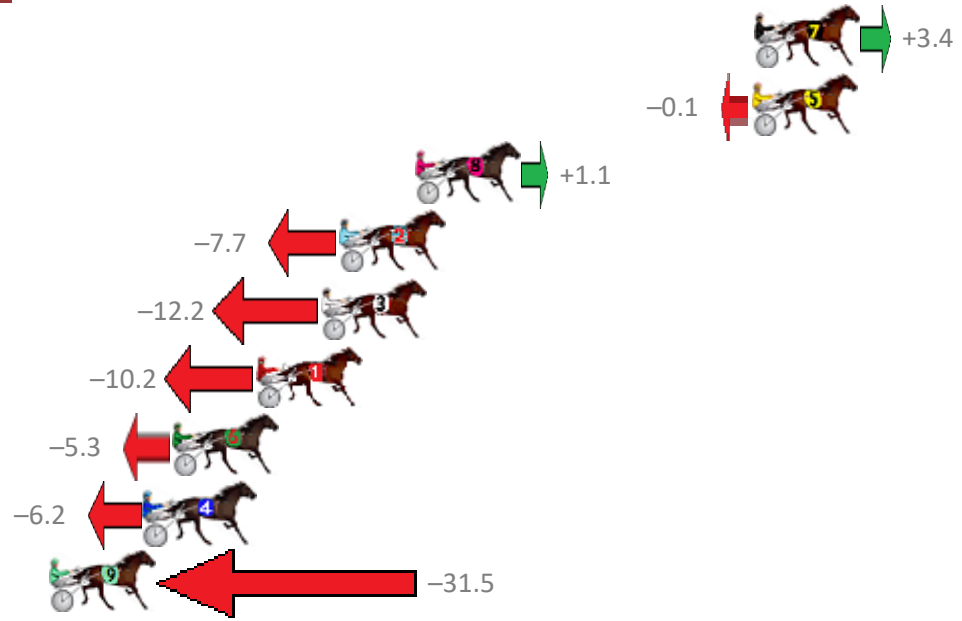

Albion Park Race 6 Distance 2138m

Saturday, 6 April 2019

Gross Time: 2:32.90 MileRate: 1:55.10 LeadTime: 37.50s First Qtr: 30.30s Second Qtr: 30.10s Third Qtr: 27.70s Fourth Qtr: 27.30s

No Horse	Plc	Margin	Time	800Time (W)	400 Time (W)
7 LILAC FLASH	1	0.0m	2:32.90	54.77s (1)	27.16s (1)
5 SECRET JACK	2	0.1m	2:32.91	55.01s (0)	27.31s (0)
8 CHAL FIRE	3	13.5m	2:33.82	54.92s (0)	27.09s (0)
2 LANCELOT BROMAC	4	16.5m	2:34.03	55.53s (1)	27.91s (1)
3 SIR JULIAN	5	17.2m	2:34.07	55.84s (0)	28.00s (0)
1 MANDY KRIDEN	6	19.8m	2:34.25	55.70s (0)	27.85s (0)
6 NUI TOC TIEN	7	23.1m	2:34.48	55.36s (2)	28.51s (2)
4 THE SPACE INVADER	8	24.2m	2:34.55	55.43s (1)	28.09s (2)
9 SOMEPARTYSOMEWHE	9	45.3m	2:35.99	57.17s (1)	29.44s (1)

Finish Position and metres gained from 800m

Sectionals
Powered by

PJ Harness Analyser
Master harness racing with the power of sectionals
Owners, Trainers and Punters - Check out what's new at www.pjdata.com.au

The Racing Queensland Board (trading as Racing Queensland) and provider are not responsible for the completeness or accuracy of any of the information contained herein, and makes no representations about its suitability for any purpose.