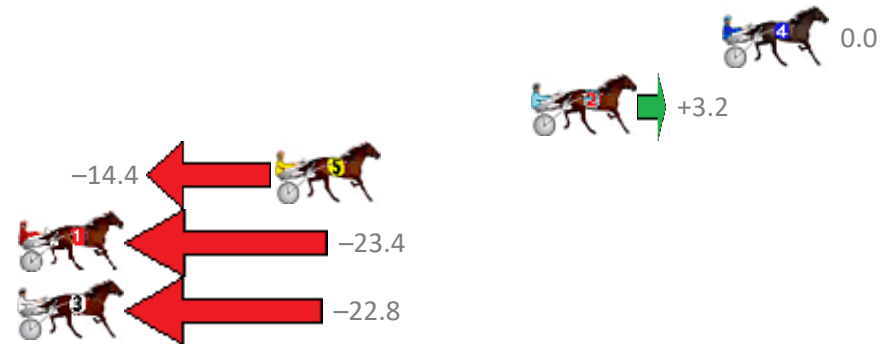

Albion Park Race 10 Distance 1660m

Saturday, 6 April 2019

Gross Time: 1:59.90 MileRate: 1:56.20 LeadTime: 3.60s First Qtr: 28.60s Second Qtr: 30.70s Third Qtr: 29.10s Fourth Qtr: 27.90s

No Horse	Plc	Margin	Time	800Time (W)	400 Time (W)
4 XAVIERS HURRIKANE	1	0.0m	1:59.90	57.00s (0)	27.90s (0)
2 ROCKS OR DIAMONDS	2	7.6m	2:00.43	56.77s (0)	27.73s (0)
5 FROST EN ICE	3	17.8m	2:01.14	58.03s (1)	28.99s (1)
1 TARGARYEN HANOVER	4	28.0m	2:01.85	58.67s (0)	29.50s (0)
3 TOANUI SPIRIT	5	31.0m	2:02.06	58.62s (1)	29.46s (1)

Finish Position and metres gained from 800m

Sectionals
Powered by

PJ Harness Analyser
Master harness racing with the power of sectionals
Owners, Trainers and Punters - Check out what's new at www.pjdata.com.au

The Racing Queensland Board (trading as Racing Queensland) and provider are not responsible for the completeness or accuracy of any of the information contained herein, and makes no representations about its suitability for any purpose.