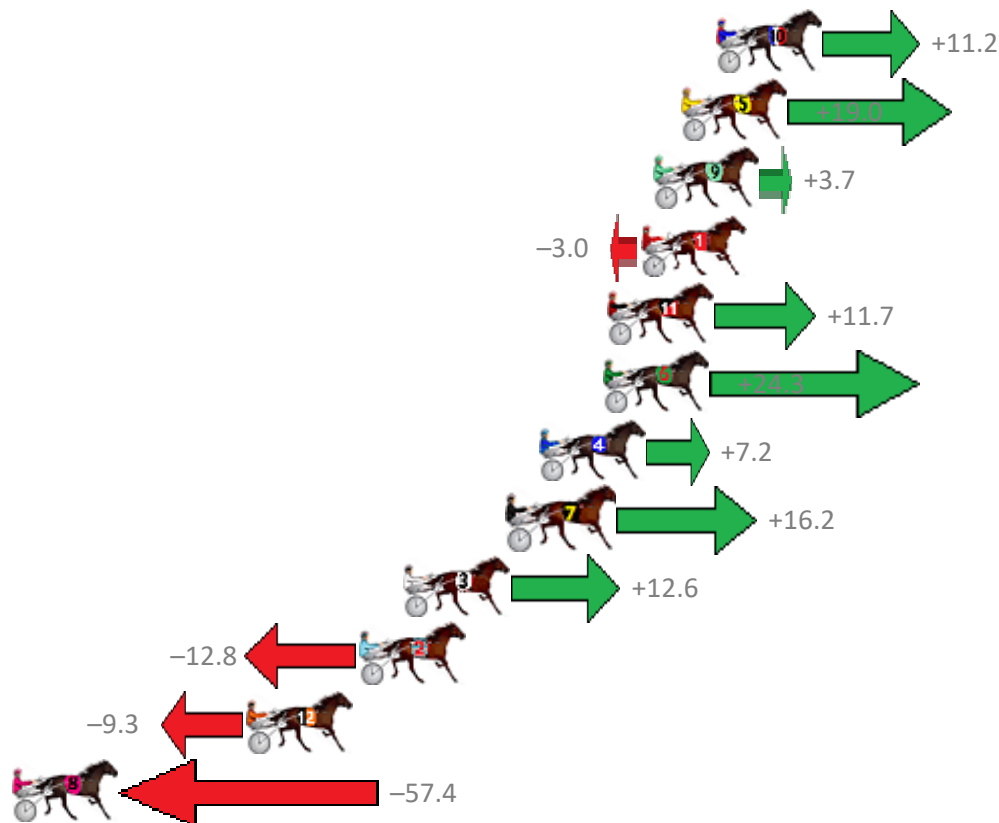

Albion Park Race 5 Distance 2138m

Saturday, 6 April 2019

Gross Time: 2:33.00 MileRate: 1:55.20 LeadTime: 37.20s First Qtr: 28.10s Second Qtr: 28.70s Third Qtr: 29.10s Fourth Qtr: 29.90s

No Horse	Plc	Margin	Time	800Time (W)	400 Time (W)
10 PLATINUM ROULETTE	1	0.0m	2:33.00	58.17s (1)	29.30s (2)
5 GRINVIL	2	1.4m	2:33.10	57.60s (2)	28.60s (2)
9 TOM ME GUN	3	2.5m	2:33.19	58.73s (1)	29.80s (1)
1 ZARAS DELIGHT	4	3.0m	2:33.22	59.22s (0)	30.12s (0)
11 THE SHADY ONE	5	4.3m	2:33.32	58.14s (2)	29.16s (2)
6 BEAU CISHLOM	6	4.5m	2:33.34	57.21s (1)	28.74s (1)
4 JOSSIE JAMES	7	7.0m	2:33.52	58.47s (0)	29.71s (1)
7 LUCIFERS LEGEND	8	8.2m	2:33.61	57.81s (1)	29.39s (1)
3 TRILIGHT BRIGADE	9	12.4m	2:33.93	58.07s (0)	28.97s (1)
2 ANNIKA MAGIC	10	14.2m	2:34.06	59.94s (1)	30.39s (0)
12 OUTLAW FELLA	11	18.7m	2:34.40	59.69s (0)	29.86s (0)
8 MAFUTA VAUTIN	12	62.0m	2:37.63	63.23s (0)	33.41s (0)

Finish Position and metres gained from 800m

Sectionals
Powered by

PJ Harness Analyser
Master harness racing with the power of sectionals
Owners, Trainers and Punters - Check out what's new at www.pjdata.com.au

The Racing Queensland Board (trading as Racing Queensland) and provider are not responsible for the completeness or accuracy of any of the information contained herein, and makes no representations about its suitability for any purpose.