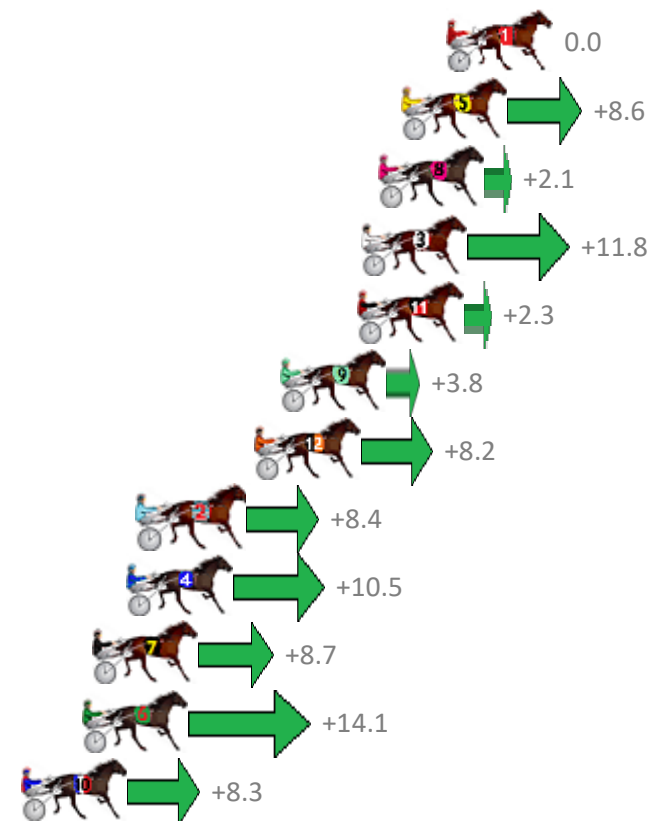

Albion Park Race 4 Distance 1660m

Saturday, 6 April 2019

Gross Time: 1:58.00 MileRate: 1:54.40 LeadTime: 3.50s First Qtr: 29.30s Second Qtr: 29.00s Third Qtr: 28.20s Fourth Qtr: 28.00s

No Horse	Plc	Margin	Time	800Time (W)	400 Time (W)
1 FRANCO TOTEM	1	0.0m	1:58.00	56.20s (0)	28.00s (0)
5 COLD IDEAL	2	1.8m	1:58.13	55.60s (1)	27.62s (1)
8 HOT ROD HEAVEN	3	2.7m	1:58.19	56.05s (0)	27.87s (0)
3 MAKOA	4	3.4m	1:58.24	55.37s (1)	27.31s (1)
11 ARGYLE BEACH	5	3.5m	1:58.25	56.04s (1)	28.08s (1)
9 THE FAITHFUL	6	6.6m	1:58.46	55.93s (0)	27.82s (0)
12 THE IDES OF MARCH	7	7.6m	1:58.53	55.62s (0)	27.54s (0)
2 PARISIAN ROCKSTAR	8	12.2m	1:58.85	55.61s (1)	27.47s (1)
4 JERRYS JET	9	12.7m	1:58.89	55.46s (0)	27.50s (0)
7 CASINO TOMMY	10	14.1m	1:58.99	55.59s (2)	28.16s (2)
6 SPARKLING COLLECT	11	14.5m	1:59.01	55.21s (2)	27.88s (2)
10 SPIKE BROMAC	12	16.9m	1:59.18	55.62s (1)	27.71s (2)

Finish Position and metres gained from 800m

Sectionals
Powered by

PJ Harness Analyser
Master harness racing with the power of sectionals
Owners, Trainers and Punters - Check out what's new at www.pjdata.com.au

The Racing Queensland Board (trading as Racing Queensland) and provider are not responsible for the completeness or accuracy of any of the information contained herein, and makes no representations about its suitability for any purpose.