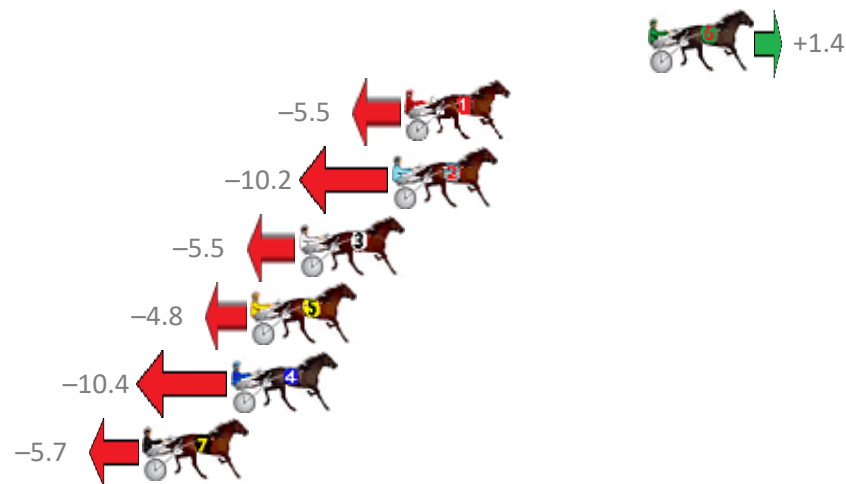

Albion Park Race 11 Distance 2138m

Saturday, 6 April 2019

Gross Time: 2:37.20 MileRate: 1:58.30 LeadTime: 38.30s First Qtr: 32.10s Second Qtr: 30.50s Third Qtr: 28.20s Fourth Qtr: 28.10s

No Horse	Plc	Margin	Time	800Time (W)	400 Time (W)
6 STUDLEIGH KRISTEN	1	0.0m	2:37.20	56.20s (1)	28.03s (1)
1 CALL ME YOURS	2	9.7m	2:37.88	56.69s (0)	28.44s (0)
2 CAESARS ASTRUM	3	10.2m	2:37.92	57.02s (0)	28.82s (0)
3 THE HARLEM HAMMER	4	13.9m	2:38.18	56.69s (0)	28.43s (0)
5 CHLOES CLOUD	5	15.8m	2:38.31	56.64s (1)	28.45s (2)
4 BONNIE JUJON	6	16.6m	2:38.37	57.03s (1)	28.79s (1)
7 LIFEINHEAVEN	7	20.1m	2:38.61	56.70s (0)	28.37s (0)

Finish Position and metres gained from 800m

Sectionals
Powered by

PJ Harness Analyser
Master harness racing with the power of sectionals
Owners, Trainers and Punters - Check out what's new at www.pjdata.com.au

The Racing Queensland Board (trading as Racing Queensland) and provider are not responsible for the completeness or accuracy of any of the information contained herein, and makes no representations about its suitability for any purpose.