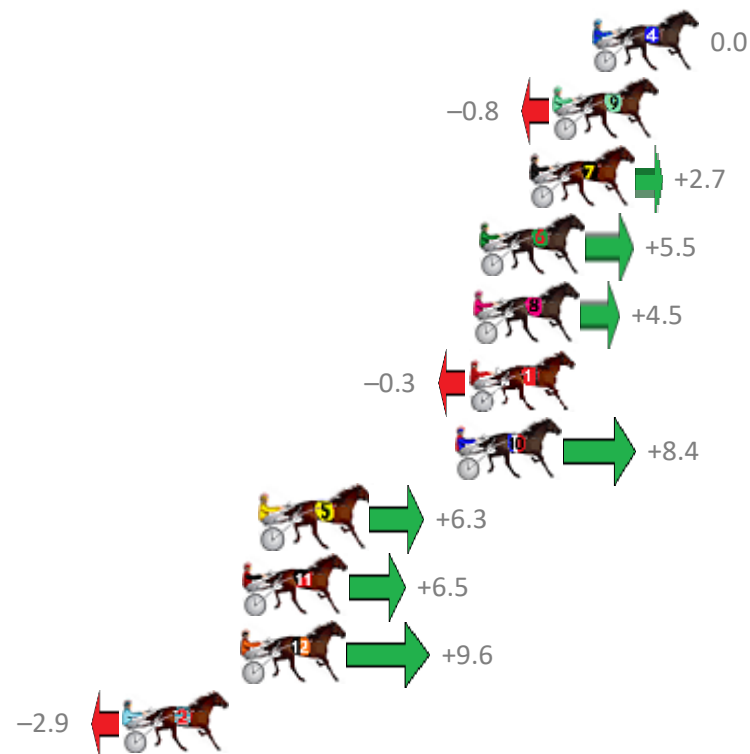

Albion Park Race 1 Distance 1660m

Saturday, 6 April 2019

Gross Time: 1:56.60 MileRate: 1:53.10 LeadTime: 3.30s First Qtr: 28.10s Second Qtr: 29.30s Third Qtr: 27.80s Fourth Qtr: 28.10s

No Horse	Plc	Margin	Time	800Time (W)	400 Time (W)
4 LINCOLN ROAD	1	0.0m	1:56.60	55.90s (0)	28.10s (0)
9A GOOD CHANCE	2	1.6m	1:56.71	55.96s (1)	28.16s (1)
7 IMTHE GOLDEN CHILD	3	2.5m	1:56.78	55.71s (1)	27.92s (1)
6 IM FREE FALLING	4	4.5m	1:56.92	55.52s (1)	27.64s (1)
8 SOMEMONDOSOMEW	5	4.7m	1:56.93	55.59s (0)	27.63s (0)
1 WEEDONS EXPRESS	6	4.9m	1:56.94	55.92s (0)	27.95s (0)
10 FIOKI	7	5.4m	1:56.98	55.31s (0)	27.31s (0)
5 IDEAL WARRIOR	8	13.1m	1:57.52	55.46s (0)	27.47s (0)
11 CRACKA STRIDE	9	13.9m	1:57.58	55.45s (1)	27.84s (1)
12 POLISHED ROCKS	10	14.0m	1:57.58	55.23s (2)	27.43s (1)
2 GASMONKEY	11	18.7m	1:57.91	56.10s (1)	28.04s (2)

Finish Position and metres gained from 800m

Sectionals
Powered by

PJ Harness Analyser
Master harness racing with the power of sectionals
Owners, Trainers and Punters - Check out what's new at www.pjdata.com.au

The Racing Queensland Board (trading as Racing Queensland) and provider are not responsible for the completeness or accuracy of any of the information contained herein, and makes no representations about its suitability for any purpose.