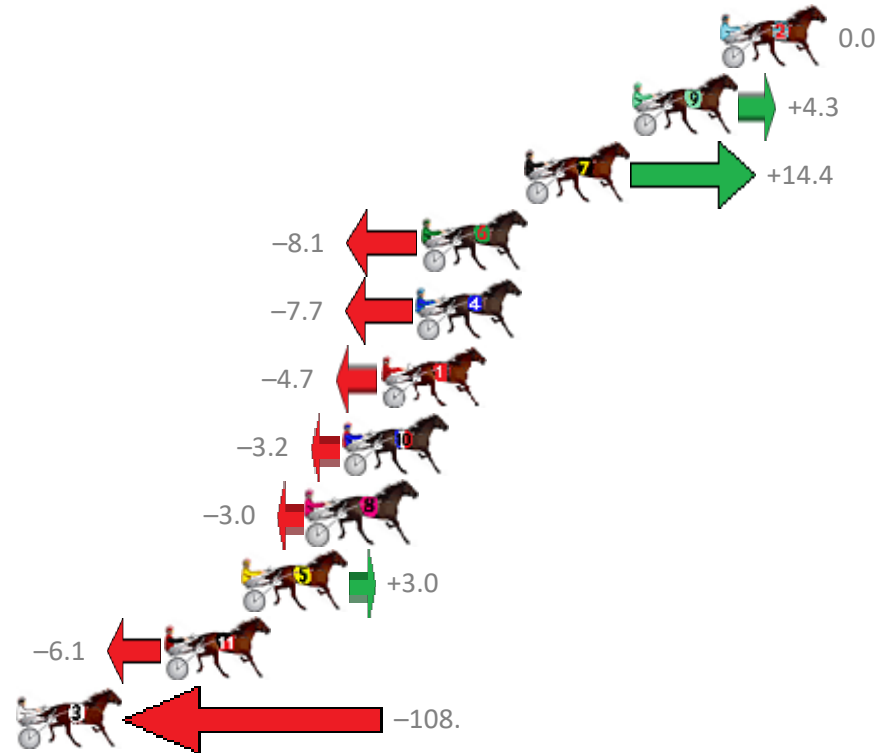

Albion Park Race 4 Distance 1660m

Friday, 12 April 2019

Gross Time: 2:00.10 MileRate: 1:56.50 LeadTime: 3.30s First Qtr: 28.40s Second Qtr: 30.00s Third Qtr: 29.30s Fourth Qtr: 29.10s

No Horse	Plc	Margin	Time	800Time (W)	400 Time (W)
2 IM NO OUTLAW	1	0.0m	2:00.10	58.40s (0)	29.10s (0)
9 STUDLEIGH SONNY	2	3.5m	2:00.35	58.09s (1)	28.89s (2)
7 MISTER DIAMOND	3	7.8m	2:00.67	57.35s (0)	28.07s (0)
6 ZARAS ALL GOOD	4	11.9m	2:00.97	58.99s (1)	29.63s (1)
4 HALF MOON BEACH	5	12.1m	2:00.98	58.96s (0)	29.47s (0)
1 PERFECT FEELING	6	13.5m	2:01.08	58.74s (0)	29.25s (0)
10 COBALT BLUES	7	15.0m	2:01.19	58.63s (1)	29.35s (1)
8 HEADWIN	8	16.4m	2:01.29	58.62s (0)	29.09s (0)
5 NAUGHTYINHEAVEN	9	19.0m	2:01.48	58.18s (1)	28.94s (1)
11 THE RAGNBONE MAN	10	22.1m	2:01.71	58.85s (1)	29.54s (1)
3 ROBINMEGOOD	11	137.3m	2:10.09	66.29s (0)	33.27s (0)

Finish Position and metres gained from 800m

Sectionals
Powered by

PJ Harness Analyser
Master harness racing with the power of sectionals
Owners, Trainers and Punters - Check out what's new at www.pjdata.com.au

The Racing Queensland Board (trading as Racing Queensland) and provider are not responsible for the completeness or accuracy of any of the information contained herein, and makes no representations about its suitability for any purpose.