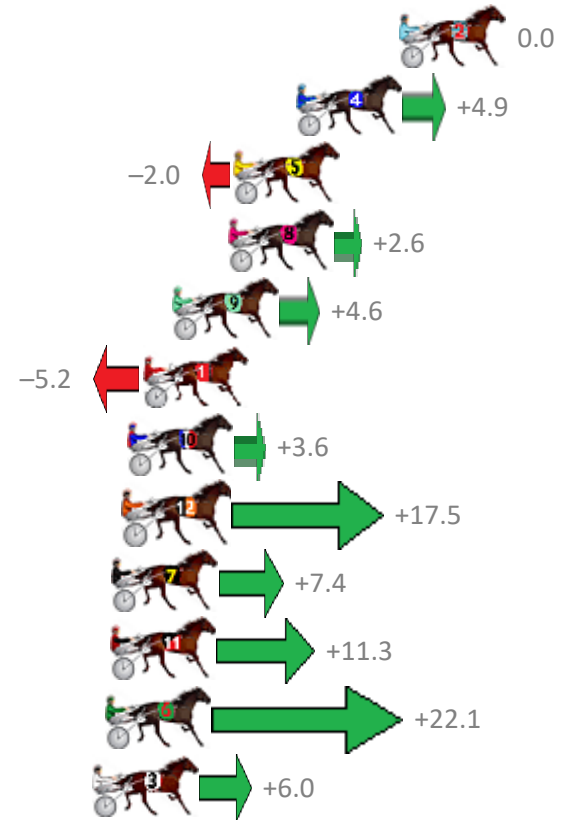

Albion Park Race 7 Distance 1660m

Friday, 12 April 2019

Gross Time: 1:57.10 MileRate: 1:53.50 LeadTime: 3.50s First Qtr: 27.10s Second Qtr: 30.40s Third Qtr: 27.90s Fourth Qtr: 28.20s

No Horse	Plc	Margin	Time	800Time (W)	400 Time (W)
2 A GOOD CHANCE	1	0.0m	1:57.10	56.10s (0)	28.20s (0)
4 ROCK WITH SAM	2	4.1m	1:57.39	55.76s (1)	27.84s (1)
5 CRACKA STRIDE	3	6.6m	1:57.57	56.24s (1)	28.36s (1)
8 STUDLEIGH KRISTEN	4	6.8m	1:57.58	55.92s (0)	27.92s (0)
9 IM FREE FALLING	5	9.0m	1:57.73	55.78s (1)	27.89s (1)
1 LOTS MORE ART	6	10.2m	1:57.82	56.46s (0)	28.50s (0)
10 ZAC MAC	7	10.8m	1:57.86	55.85s (0)	27.81s (0)
12 MARK DENNIS	8	10.9m	1:57.87	54.87s (1)	27.50s (2)
7 BEAU CISHLOM	9	11.4m	1:57.90	55.58s (0)	27.55s (0)
11 TOP TRIO	10	11.5m	1:57.91	55.31s (1)	27.49s (1)
6 MAKOA	11	11.7m	1:57.92	54.55s (1)	27.26s (2)
3 DRIVE THE DREAM	12	12.2m	1:57.96	55.68s (1)	27.82s (1)

Finish Position and metres gained from 800m

Sectionals
Powered by

PJ Harness Analyser
Master harness racing with the power of sectionals
Owners, Trainers and Punters - Check out what's new at www.pjdata.com.au

The Racing Queensland Board (trading as Racing Queensland) and provider are not responsible for the completeness or accuracy of any of the information contained herein, and makes no representations about its suitability for any purpose.