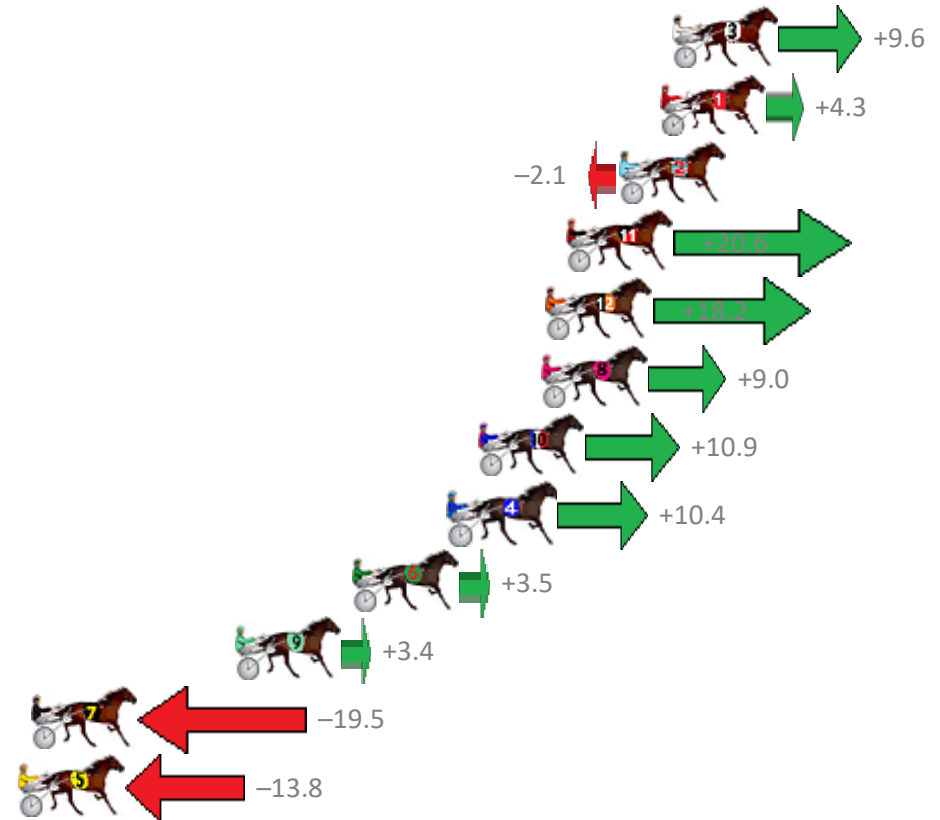

Albion Park Race 6 Distance 1660m

Friday, 12 April 2019

Gross Time: 1:58.30 MileRate: 1:54.70 LeadTime: 3.30s First Qtr: 28.00s Second Qtr: 29.20s Third Qtr: 28.10s Fourth Qtr: 29.70s

No Horse	Plc	Margin	Time	800Time (W)	400 Time (W)
3 LIFEINHEAVEN	1	0.0m	1:58.30	57.11s (0)	28.99s (0)
1 TAKITIMU EXPRESS	2	0.5m	1:58.34	57.49s (0)	29.38s (0)
2 SMILING ARMADA	3	2.1m	1:58.46	57.95s (0)	29.86s (0)
11 OLIVER WINKLE	4	4.2m	1:58.61	56.31s (1)	28.82s (2)
12 HARD TO HEAR	5	5.0m	1:58.67	56.49s (2)	29.30s (2)
8 LUCKY ARTIST	6	5.2m	1:58.69	57.15s (0)	29.05s (0)
10 BURNING AMBITION	7	7.7m	1:58.87	57.01s (2)	29.48s (1)
4 EARL JUJON	8	8.8m	1:58.95	57.05s (0)	28.93s (0)
6 SUR LE FEU	9	12.7m	1:59.24	57.55s (1)	29.14s (1)
9 THE GOLDEN CROSS	10	17.4m	1:59.59	57.55s (1)	29.40s (2)
7 MISTERRIODEJANEIRO	11	25.5m	2:00.19	59.21s (1)	31.15s (1)
5 REGAL NIGHTSHADE	12	26.0m	2:00.23	58.80s (1)	30.46s (1)

Finish Position and metres gained from 800m

Sectionals
Powered by

PJ Harness Analyser
Master harness racing with the power of sectionals
Owners, Trainers and Punters - Check out what's new at www.pjdata.com.au

The Racing Queensland Board (trading as Racing Queensland) and provider are not responsible for the completeness or accuracy of any of the information contained herein, and makes no representations about its suitability for any purpose.