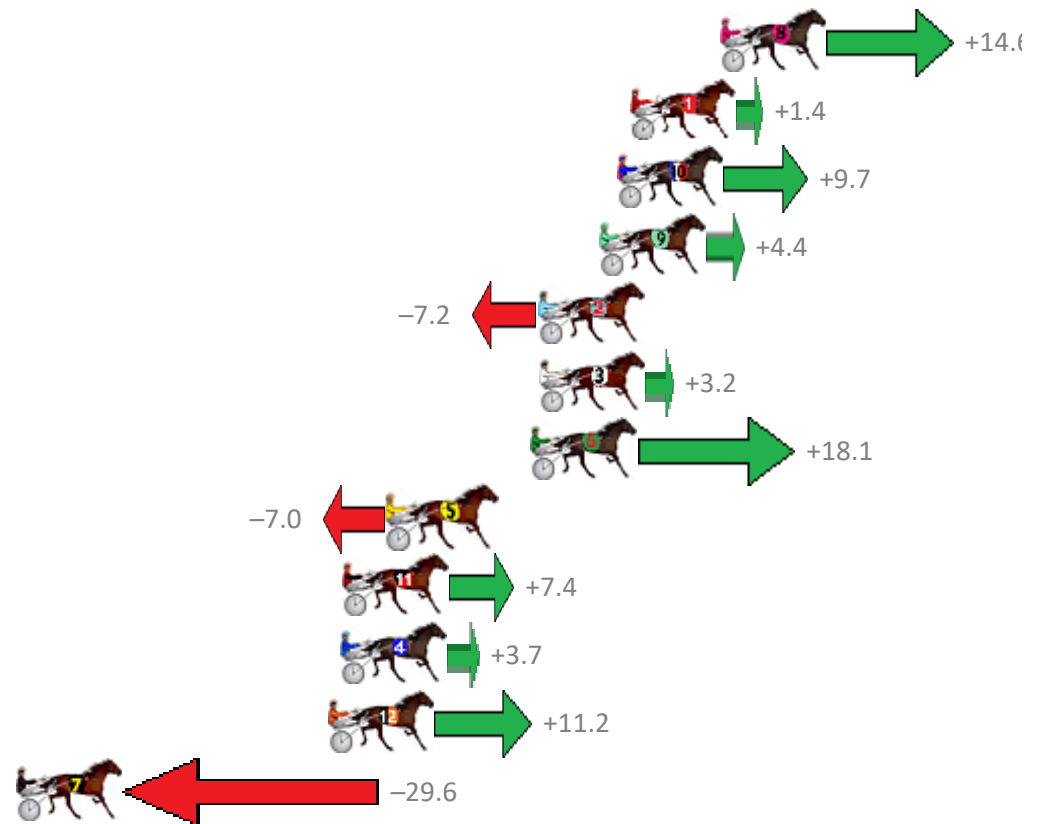

Albion Park Race 8 Distance 1660m

Friday, 12 April 2019

Gross Time: 1:57.20 MileRate: 1:53.60 LeadTime: 3.30s First Qtr: 26.80s Second Qtr: 29.20s Third Qtr: 28.70s Fourth Qtr: 29.20s

No	Horse	Plc	Margin	Time	800Time (W)	400 Time (W)
8	TOM ME GUN	1	0.0m	1:57.20	56.84s (1)	28.88s (1)
1	SPEEDIE MCARDLE	2	3.6m	1:57.46	57.80s (0)	28.94s (0)
10	WEEDONS EXPRESS	3	4.1m	1:57.50	57.20s (0)	28.32s (0)
9	KETUT	4	4.8m	1:57.55	57.58s (0)	28.70s (0)
2	OUTLAW FELLA	5	7.2m	1:57.73	58.42s (0)	29.55s (0)
3	JUMPING JOLT	6	7.2m	1:57.73	57.67s (1)	29.73s (1)
6	LEXUS ON THE BEACH	7	7.5m	1:57.75	56.59s (0)	28.13s (0)
5	CASINO GRIN	8	13.2m	1:58.16	58.41s (1)	29.29s (2)
11	MONIVAE	9	15.0m	1:58.29	57.36s (2)	29.27s (3)
4	MACHEASY	10	15.1m	1:58.30	57.63s (1)	28.99s (1)
12	PROFICIENT	11	15.6m	1:58.34	57.09s (2)	28.94s (2)
7	CHANGE OF MIND	12	31.4m	1:59.49	60.04s (1)	30.48s (1)

Finish Position and metres gained from 800m

Sectionals
Powered by

PJ Harness Analyser
Master harness racing with the power of sectionals
Owners, Trainers and Punters - Check out what's new at www.pjdata.com.au

The Racing Queensland Board (trading as Racing Queensland) and provider are not responsible for the completeness or accuracy of any of the information contained herein, and makes no representations about its suitability for any purpose.