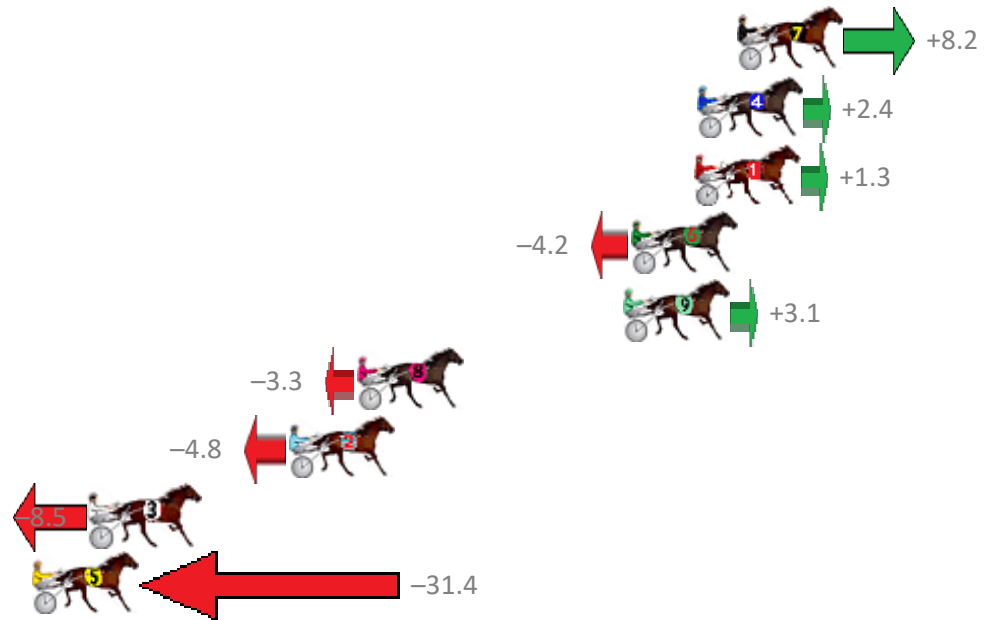

Finish Position and metres gained from 800m

Sectionals
Powered by

PJ Harness Analyser
Master harness racing with the power of sectionals
Owners, Trainers and Punters - Check out what's new at www.pjdata.com.au