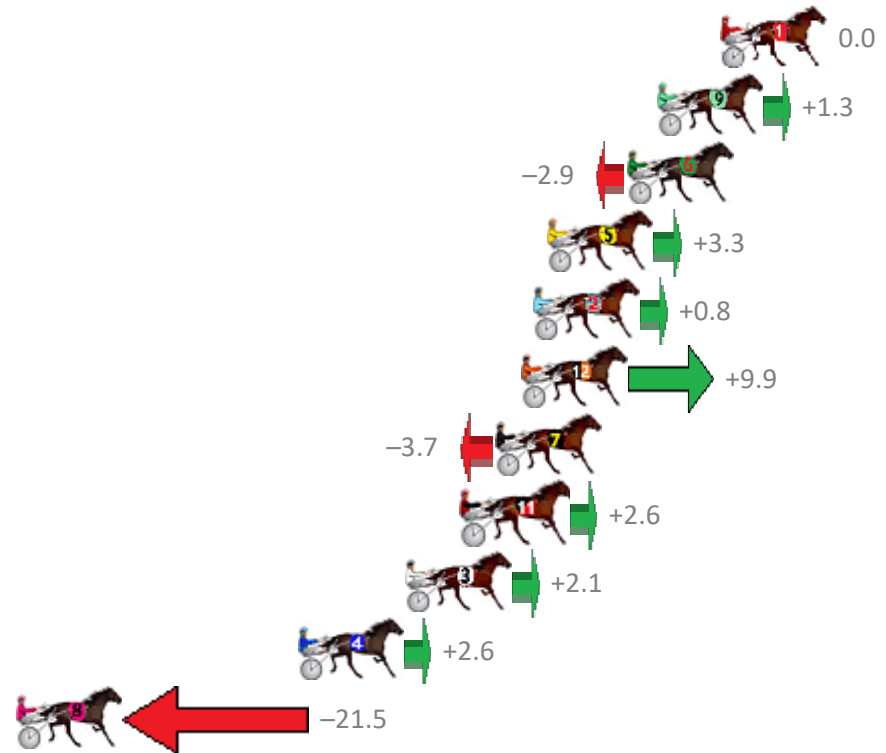

Albion Park Race 5 Distance 2138m

Friday, 12 April 2019

Gross Time: 2:36.10 MileRate: 1:57.50 LeadTime: 37.40s First Qtr: 31.20s Second Qtr: 30.10s Third Qtr: 29.30s Fourth Qtr: 28.10s

No	Horse	Plc	Margin	Time	800Time (W)	400 Time (W)
1	GOTTA GOOD REASON	1	0.0m	2:36.10	57.40s (0)	28.10s (0)
9	SKYFELLA CAM	2	2.5m	2:36.28	57.31s (0)	27.99s (0)
6	CLARRY	3	3.7m	2:36.36	57.61s (1)	28.28s (1)
5	JUST ROKIN	4	6.9m	2:36.58	57.16s (1)	27.90s (1)
2	MISTER HART	5	7.4m	2:36.62	57.34s (0)	28.04s (0)
12	RUTHLESS ARMBRO	6	7.9m	2:36.65	56.69s (0)	27.42s (0)
7	RAYS CHOICE	7	8.9m	2:36.73	57.67s (1)	28.36s (1)
11	CHLOES CLOUD	8	10.2m	2:36.82	57.21s (0)	27.95s (0)
3	CALL ME YOURS	9	12.5m	2:36.98	57.25s (1)	27.98s (1)
4	ONE WISE MAN	10	16.8m	2:37.28	57.21s (1)	27.96s (1)
8	CELTIC CRUZA	11	96.5m	2:42.88	58.94s (0)	29.26s (0)

Finish Position and metres gained from 800m

Sectionals
Powered by

PJ Harness Analyser
Master harness racing with the power of sectionals
Owners, Trainers and Punters - Check out what's new at www.pjdata.com.au

The Racing Queensland Board (trading as Racing Queensland) and provider are not responsible for the completeness or accuracy of any of the information contained herein, and makes no representations about its suitability for any purpose.