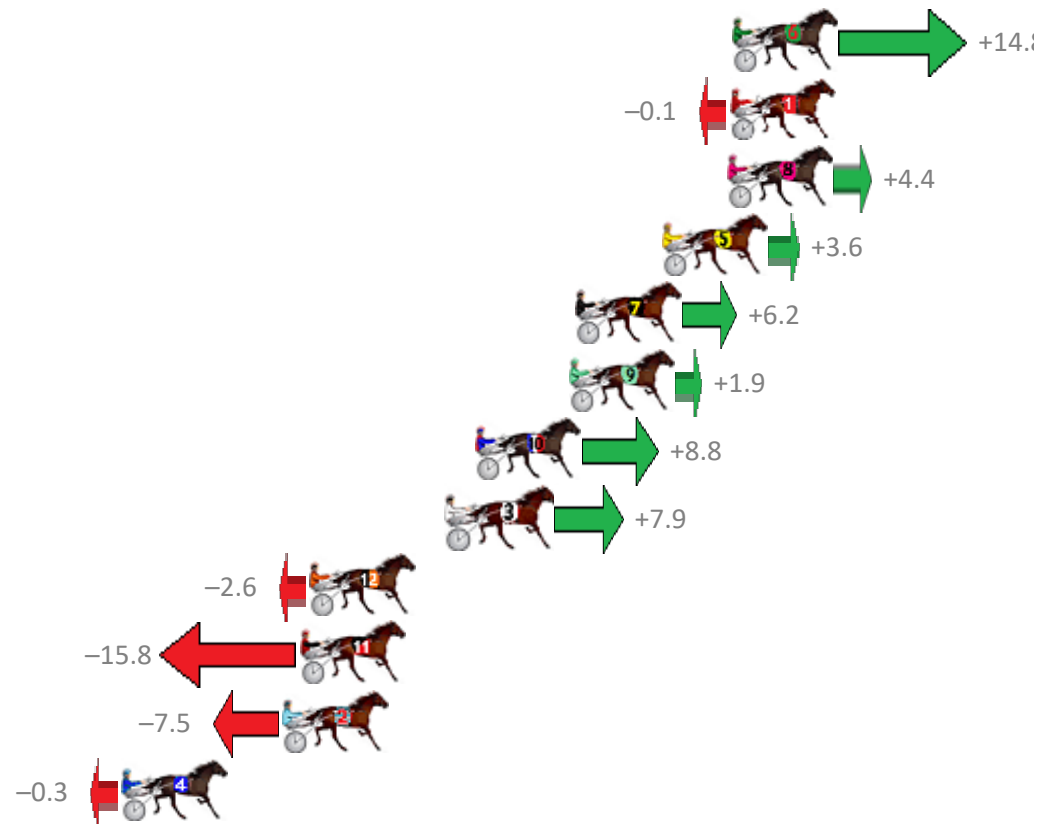

Albion Park Race 9 Distance 2138m

Friday, 12 April 2019

Gross Time: 2:34.30 MileRate: 1:56.20 LeadTime: 38.30s First Qtr: 29.80s Second Qtr: 29.60s Third Qtr: 28.30s Fourth Qtr: 28.30s

No Horse	Plc	Margin	Time	800Time (W)	400 Time (W)
6 MANDY KRIDEN	1	0.0m	2:34.30	55.55s (1)	27.83s (2)
1 CHAL FIRE	2	0.1m	2:34.31	56.61s (0)	28.31s (0)
8 GRINVIL	3	0.2m	2:34.31	56.29s (0)	28.00s (0)
5 ZARAS DELIGHT	4	2.8m	2:34.50	56.35s (1)	28.06s (1)
7 SUBTLE DELIGHT	5	6.2m	2:34.74	56.16s (0)	27.76s (0)
9 BELLS BEACH HOUSE	6	6.5m	2:34.76	56.47s (0)	28.11s (0)
10 SECRET JACK	7	10.2m	2:35.02	55.98s (1)	27.88s (2)
3 CASINO TOMMY	8	11.3m	2:35.10	56.04s (2)	28.07s (1)
12 SAPPHIRE SWAYZE	9	16.8m	2:35.49	56.78s (2)	29.38s (2)
11 IM THE SMOOCHA	10	17.2m	2:35.52	57.72s (1)	29.40s (1)
2 THE FAITHFUL	11	17.9m	2:35.57	57.13s (1)	28.84s (1)
4 THE SHADY ONE	12	24.3m	2:36.02	56.62s (2)	29.23s (2)

Finish Position and metres gained from 800m

Sectionals
Powered by

PJ Harness Analyser
Master harness racing with the power of sectionals
Owners, Trainers and Punters - Check out what's new at www.pjdata.com.au

The Racing Queensland Board (trading as Racing Queensland) and provider are not responsible for the completeness or accuracy of any of the information contained herein, and makes no representations about its suitability for any purpose.