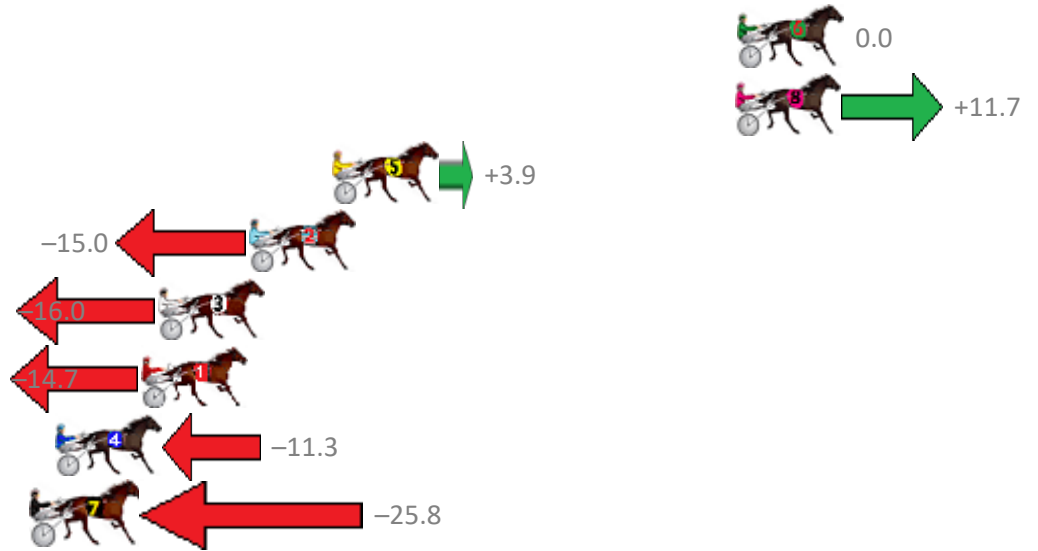

Albion Park Race 3 Distance 1660m

Friday, 12 April 2019

Gross Time: 1:57.00 MileRate: 1:53.50 LeadTime: 3.40s First Qtr: 26.80s Second Qtr: 29.40s Third Qtr: 27.90s Fourth Qtr: 29.50s

No Horse	Plc	Margin	Time	800Time (W)	400 Time (W)
6 DIVAS DELIGHT	1	0.0m	1:57.00	57.40s (0)	29.44s (0)
8 OUR MELS DREAM	2	0.1m	1:57.01	56.56s (1)	29.51s (1)
5 RUATO BAY	3	16.1m	1:58.19	57.12s (1)	29.26s (1)
2 IDEAL SITUATION	4	19.4m	1:58.43	58.48s (0)	30.43s (0)
3 STIRLING WILLIAM	5	23.0m	1:58.70	58.55s (1)	30.31s (2)
1 CLOCKON DOC LOMBO	6	23.7m	1:58.75	58.45s (0)	30.39s (0)
4 THREO	7	27.1m	1:59.00	58.21s (1)	30.27s (2)
7 COMPLY OR DIE	8	28.4m	1:59.09	59.25s (1)	30.55s (1)

Finish Position and metres gained from 800m

Sectionals
Powered by

PJ Harness Analyser
Master harness racing with the power of sectionals
Owners, Trainers and Punters - Check out what's new at www.pjdata.com.au

The Racing Queensland Board (trading as Racing Queensland) and provider are not responsible for the completeness or accuracy of any of the information contained herein, and makes no representations about its suitability for any purpose.