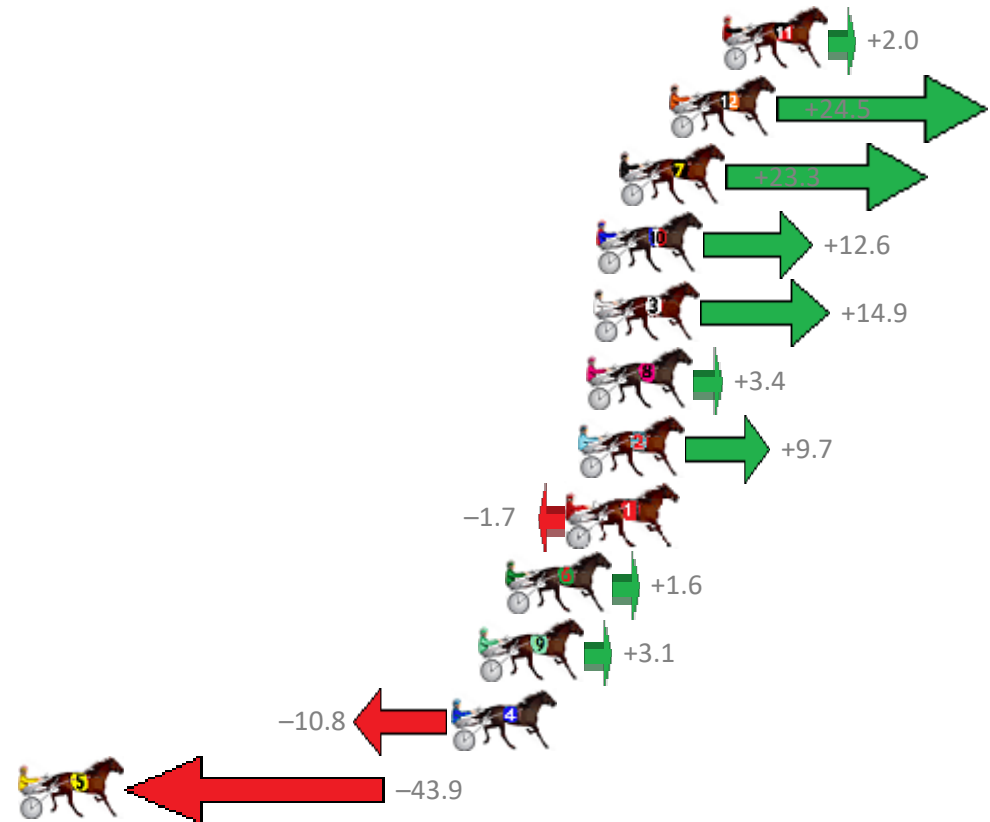

Albion Park Race 2 Distance 1660m

Friday, 12 April 2019

Gross Time: 1:58.10 MileRate: 1:54.50 LeadTime: 3.40s First Qtr: 28.00s Second Qtr: 29.10s Third Qtr: 27.90s Fourth Qtr: 29.70s

No Horse	Plc	Margin	Time	800Time (W)	400 Time (W)
11 TROJAN BANNER	1	0.0m	1:58.10	57.46s (1)	29.70s (1)
12 MACHIN OUT	2	2.1m	1:58.26	55.84s (1)	28.22s (1)
7 BRIAN WHO	3	4.1m	1:58.40	55.92s (0)	28.67s (0)
10 OUR MEMPHIS MAC	4	5.0m	1:58.47	56.69s (0)	28.99s (1)
3 ARBIT MAJOR	5	5.1m	1:58.48	56.53s (1)	28.80s (2)
8 MUCH BETTOR	6	5.4m	1:58.50	57.36s (0)	29.42s (0)
2 BANGKOK BRAVADO	7	5.7m	1:58.52	56.90s (1)	29.22s (2)
1 RECIPE FOR DREAMING	8	6.1m	1:58.55	57.72s (0)	29.78s (0)
6 DYNAMIC DEEJAY	9	8.6m	1:58.74	57.48s (1)	29.66s (1)
9 JUST DEAL IT	10	9.7m	1:58.82	57.38s (0)	29.43s (0)
4 IMA BIRUBI BOY	11	10.8m	1:58.90	58.38s (0)	30.44s (0)
5 BETTER THEN HEAVEN	12	50.5m	2:01.85	60.76s (1)	33.08s (1)

Finish Position and metres gained from 800m

Sectionals
Powered by

PJ Harness Analyser
Master harness racing with the power of sectionals
Owners, Trainers and Punters - Check out what's new at www.pjdata.com.au

The Racing Queensland Board (trading as Racing Queensland) and provider are not responsible for the completeness or accuracy of any of the information contained herein, and makes no representations about its suitability for any purpose.