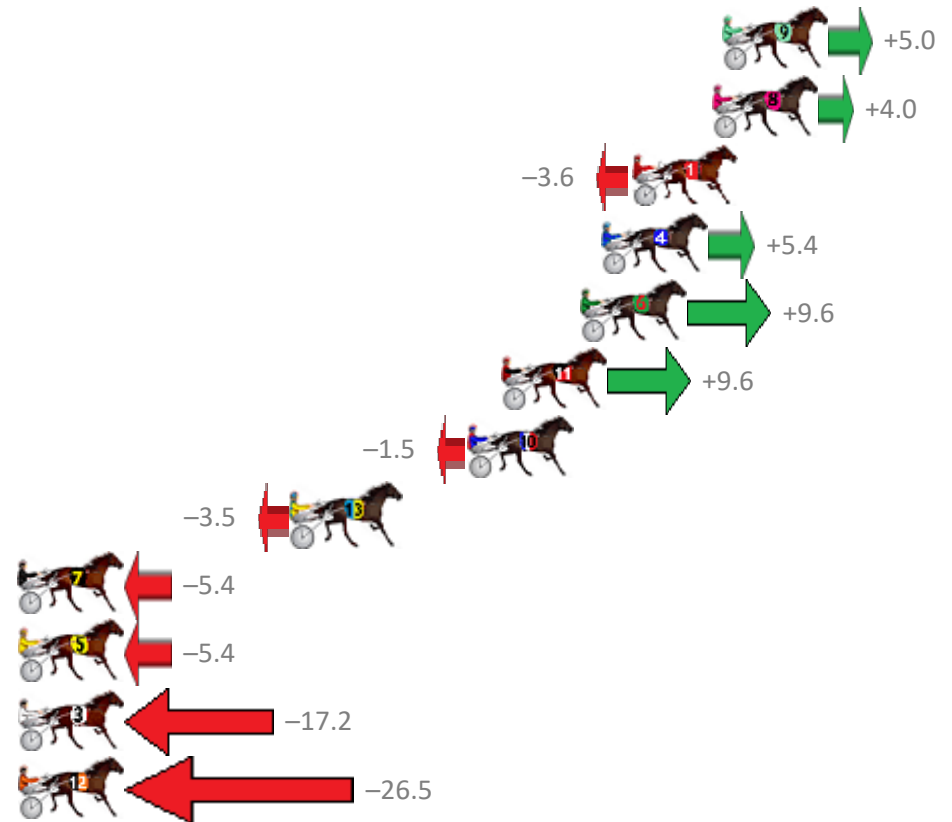

Albion Park Race 5 Distance 2138m

Saturday, 13 April 2019

Gross Time: 2:35.80 MileRate: 1:57.30 LeadTime: 37.70s First Qtr: 31.20s Second Qtr: 29.60s Third Qtr: 28.70s Fourth Qtr: 28.60s

No Horse	Plc	Margin	Time	800Time (W)	400 Time (W)
9 FIRST STRING	1	0.0m	2:35.80	56.94s (1)	28.53s (1)
8 LIFES BLACK	2	0.4m	2:35.83	57.01s (0)	28.33s (0)
1 LEFT A TERROR	3	3.6m	2:36.06	57.56s (0)	28.86s (0)
4 HIPSTAR	4	4.8m	2:36.14	56.91s (1)	28.49s (1)
6 REGULUS	5	5.6m	2:36.20	56.61s (1)	28.21s (1)
11 LITTLE BOLT	6	8.8m	2:36.43	56.61s (0)	28.16s (0)
10 SEA HAWKE	7	10.1m	2:36.52	57.41s (0)	28.64s (0)
13 TAXI METER	8	17.1m	2:37.02	57.55s (0)	28.38s (0)
7 OVERTHEMOON	9	28.6m	2:37.84	57.69s (0)	28.90s (1)
5 BOULDER CITY	10	33.0m	2:38.16	57.69s (2)	29.54s (2)
3 DATTITUDE	11	36.6m	2:38.42	58.53s (1)	29.99s (1)
12 ALOT OF COST	12	48.7m	2:39.28	59.20s (2)	30.98s (2)

Finish Position and metres gained from 800m

Sectionals
Powered by

PJ Harness Analyser
Master harness racing with the power of sectionals
Owners, Trainers and Punters - Check out what's new at www.pjdata.com.au

The Racing Queensland Board (trading as Racing Queensland) and provider are not responsible for the completeness or accuracy of any of the information contained herein, and makes no representations about its suitability for any purpose.