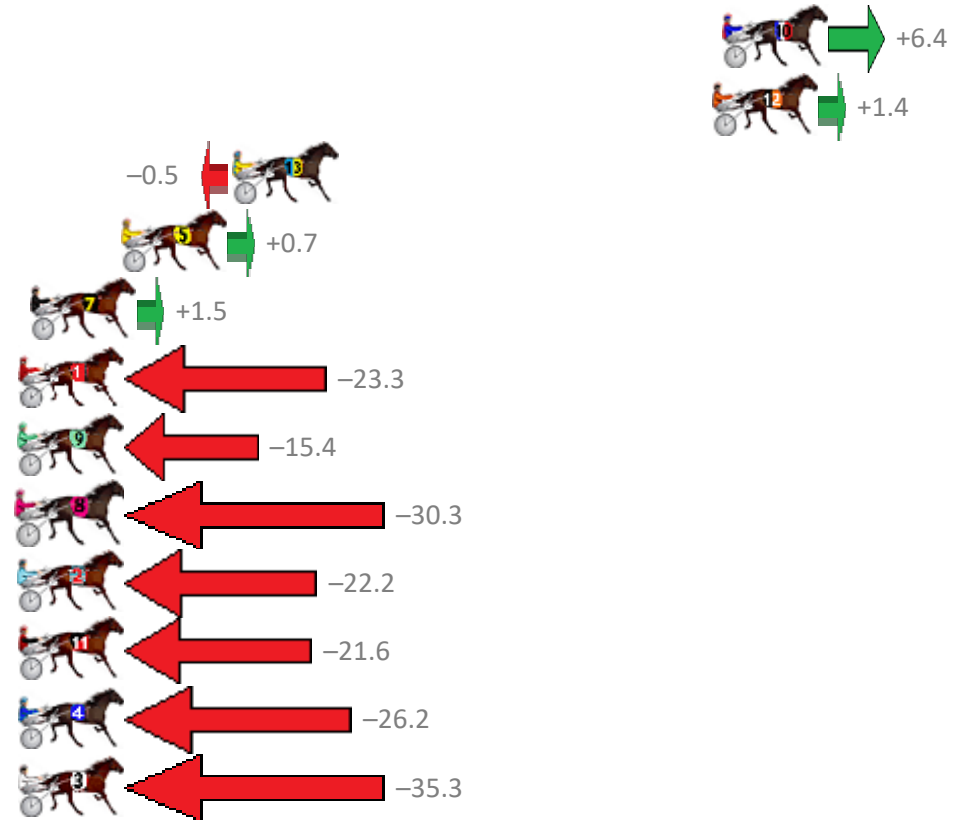

Finish Position and metres gained from 800m

Sectionals
Powered by

PJ Harness Analyser
Master harness racing with the power of sectionals
Owners, Trainers and Punters - Check out what's new at www.pjdata.com.au