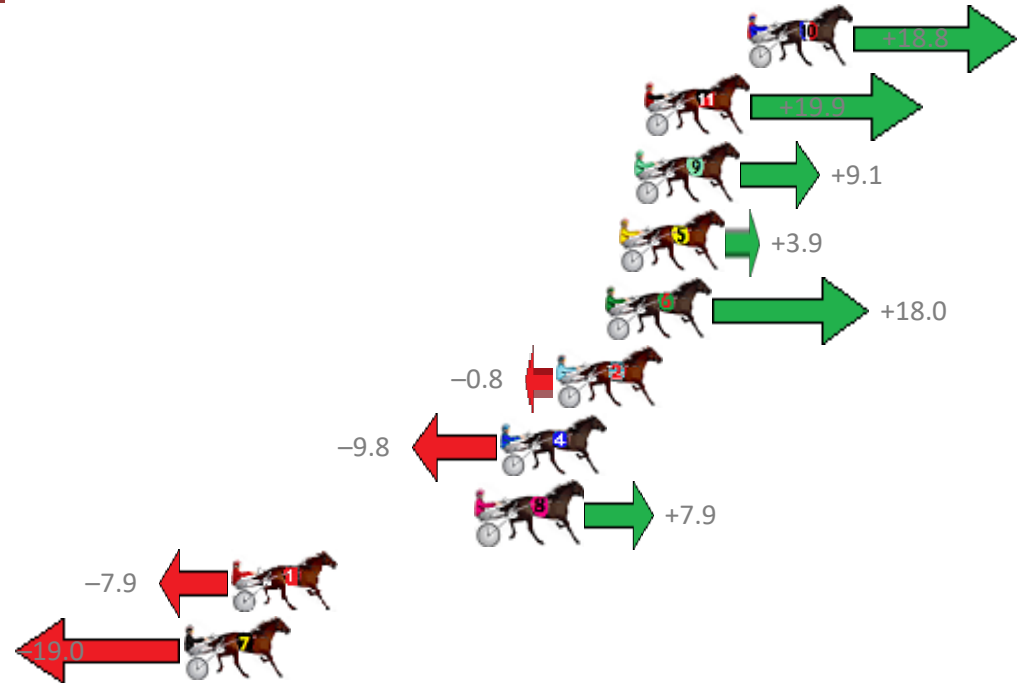

Albion Park Race 4 Distance 1660m

Saturday, 13 April 2019

Gross Time: 2:01.40 MileRate: 1:57.70 LeadTime: 3.40s First Qtr: 28.60s Second Qtr: 31.10s Third Qtr: 28.60s Fourth Qtr: 29.70s

No Horse	Plc	Margin	Time	800Time (W)	400 Time (W)
10 AMAYA BECOMES	1	0.0m	2:01.40	56.93s (1)	28.65s (2)
11 JIGGLE AND JIVE	2	4.1m	2:01.70	56.85s (1)	28.62s (1)
9 MIND OF MY OWN	3	4.5m	2:01.73	57.64s (1)	29.35s (2)
5 TOANUI SPIRIT	4	5.1m	2:01.78	58.02s (1)	29.54s (1)
6 SUKI DAYO	5	5.6m	2:01.82	56.99s (0)	28.90s (0)
2 FAIREACHDAINN	6	7.6m	2:01.96	58.36s (0)	29.86s (0)
4 MIRABAI	7	9.8m	2:02.13	59.01s (0)	30.43s (0)
8 IMA BEACH BABE	8	10.7m	2:02.19	57.72s (0)	29.57s (1)
1 HURRIKANE SPECIAL	9	20.5m	2:02.92	58.88s (0)	30.49s (0)
7 FROST EN ICE	10	22.4m	2:03.06	59.68s (1)	31.17s (1)

Finish Position and metres gained from 800m

Sectionals
Powered by

PJ Harness Analyser
Master harness racing with the power of sectionals
Owners, Trainers and Punters - Check out what's new at www.pjdata.com.au

The Racing Queensland Board (trading as Racing Queensland) and provider are not responsible for the completeness or accuracy of any of the information contained herein, and makes no representations about its suitability for any purpose.