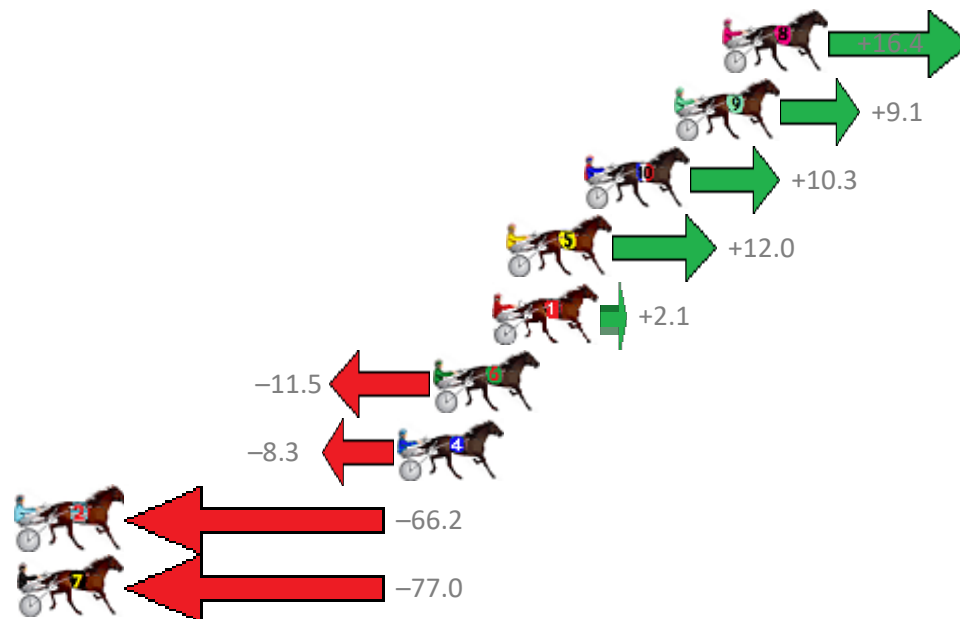

Albion Park Race 3 Distance 1660m

Saturday, 13 April 2019

Gross Time: 2:01.30 MileRate: 1:57.50 LeadTime: 3.50s First Qtr: 28.60s Second Qtr: 32.40s Third Qtr: 27.90s Fourth Qtr: 28.90s

No Horse	Plc	Margin	Time	800Time (W)	400 Time (W)
8 WILL THE WIZARD	1	0.0m	2:01.30	55.64s (0)	27.73s (0)
9 XAVIERS HURRIKANE	2	1.9m	2:01.44	56.15s (1)	28.94s (1)
10 ROCKS OR DIAMONDS	3	5.5m	2:01.70	56.07s (1)	28.83s (1)
5 KYRONTA	4	8.6m	2:01.92	55.95s (1)	28.00s (0)
1 SIR JUJON	5	9.1m	2:01.96	56.65s (0)	28.73s (0)
6 ALBION ARK	6	11.5m	2:02.13	57.62s (0)	29.73s (0)
4 ROLLONX	7	12.9m	2:02.23	57.39s (0)	29.47s (0)
2 BROKEN ARK	8	72.6m	2:06.55	61.50s (1)	32.87s (1)
7 BLACKSADANCE	9	97.2m	2:08.32	62.27s (2)	34.22s (2)

Finish Position and metres gained from 800m

Sectionals
Powered by

PJ Harness Analyser
Master harness racing with the power of sectionals
Owners, Trainers and Punters - Check out what's new at www.pjdata.com.au

The Racing Queensland Board (trading as Racing Queensland) and provider are not responsible for the completeness or accuracy of any of the information contained herein, and makes no representations about its suitability for any purpose.