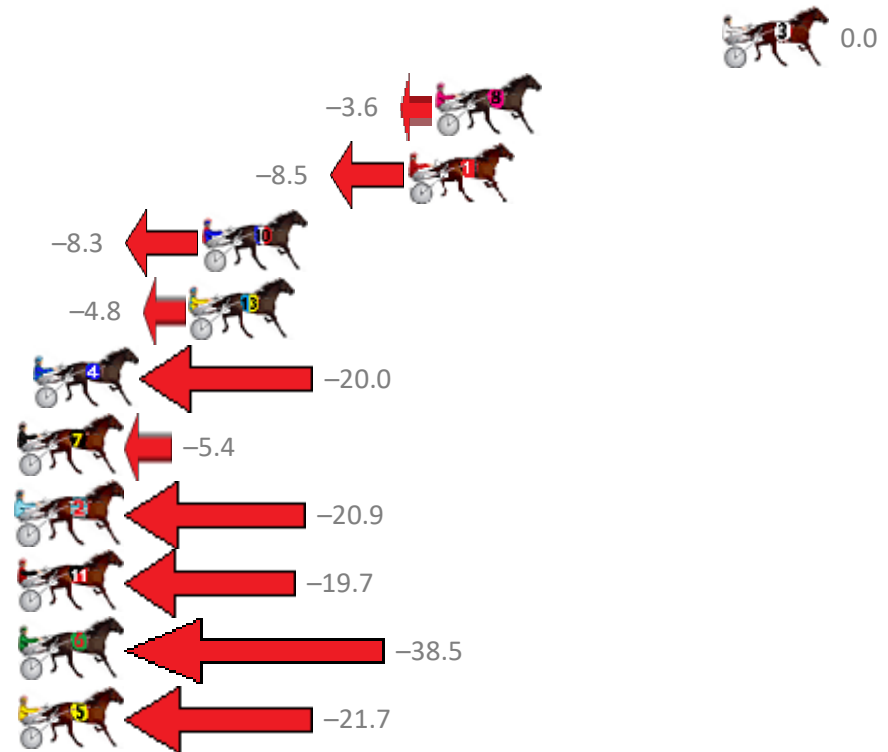

Albion Park Race 6 Distance 2138m

Saturday, 13 April 2019

Gross Time: 2:35.50 MileRate: 1:57.00 LeadTime: 38.20s First Qtr: 31.00s Second Qtr: 30.70s Third Qtr: 28.50s Fourth Qtr: 27.10s

No Horse	Plc	Margin	Time	800Time (W)	400 Time (W)
3 SMART AS CAMM BE	1	0.0m	2:35.50	55.60s (0)	27.10s (0)
8 CHERRYS THE BEST	2	11.4m	2:36.27	55.85s (0)	27.29s (0)
1 JOVIAL JULIE	3	12.5m	2:36.35	56.19s (0)	27.65s (0)
10 MAYWYN NO REGRETS	4	20.7m	2:36.90	56.18s (0)	27.61s (0)
13 NEWMERELLA LADYKAY	5	21.2m	2:36.94	55.93s (0)	27.34s (0)
4 SAINT KILDA BEACH	6	27.4m	2:37.36	56.99s (1)	28.40s (1)
7 SIGNORINA JUJON	7	32.2m	2:37.68	55.98s (1)	27.64s (0)
2 TORQUE WITH ESTEEM	8	32.5m	2:37.70	57.05s (1)	28.45s (1)
11 PRESLEYBEGOOD	9	37.5m	2:38.04	56.97s (1)	28.48s (1)
6 GODDESS JUJON	10	41.7m	2:38.33	58.28s (1)	29.67s (1)
5 DOOLITTLE DOOZZIE	11	44.3m	2:38.50	57.11s (1)	28.64s (1)

Finish Position and metres gained from 800m

Sectionals
Powered by

PJ Harness Analyser
Master harness racing with the power of sectionals
Owners, Trainers and Punters - Check out what's new at www.pjdata.com.au

The Racing Queensland Board (trading as Racing Queensland) and provider are not responsible for the completeness or accuracy of any of the information contained herein, and makes no representations about its suitability for any purpose.