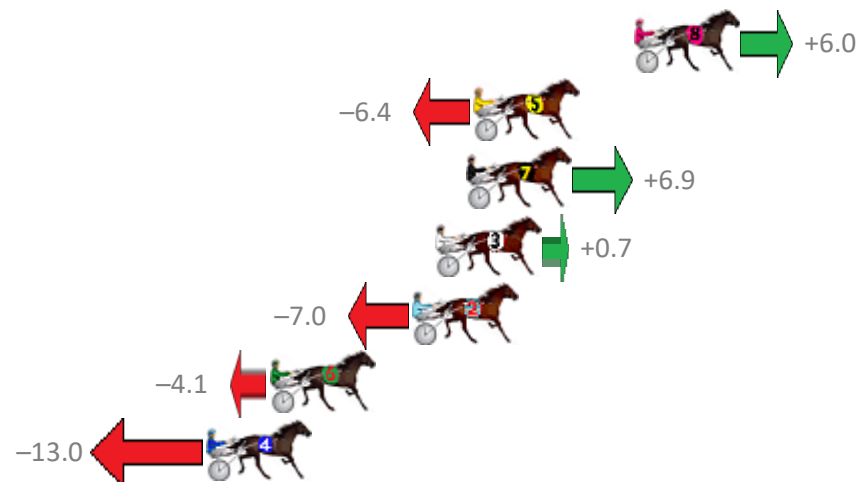

Albion Park Race 9 Distance 2138m

Saturday, 13 April 2019

Gross Time: 2:34.80 MileRate: 1:56.50 LeadTime: 36.70s First Qtr: 30.80s Second Qtr: 30.40s Third Qtr: 27.90s Fourth Qtr: 29.00s

No Horse	Plc	Margin	Time	800Time (W)	400 Time (W)
8 RED CHARMER	1	0.0m	2:34.80	56.47s (1)	28.59s (1)
5 HAPPY FEELINGS	2	6.4m	2:35.26	57.36s (0)	29.46s (0)
7 TORQUE FEELS GOOD	3	6.7m	2:35.29	56.41s (0)	28.46s (0)
3 DARBY BRIGHTS	4	7.9m	2:35.37	56.85s (0)	28.89s (0)
2 AQUA MISS	5	8.8m	2:35.44	57.40s (1)	29.57s (1)
6 JUSTALITTLE TORQUE	6	14.5m	2:35.85	57.19s (1)	29.34s (1)
4 GETOUTNWALK	7	17.0m	2:36.03	57.82s (0)	29.86s (0)

Finish Position and metres gained from 800m

Sectionals
Powered by

PJ Harness Analyser
Master harness racing with the power of sectionals
Owners, Trainers and Punters - Check out what's new at www.pjdata.com.au

The Racing Queensland Board (trading as Racing Queensland) and provider are not responsible for the completeness or accuracy of any of the information contained herein, and makes no representations about its suitability for any purpose.