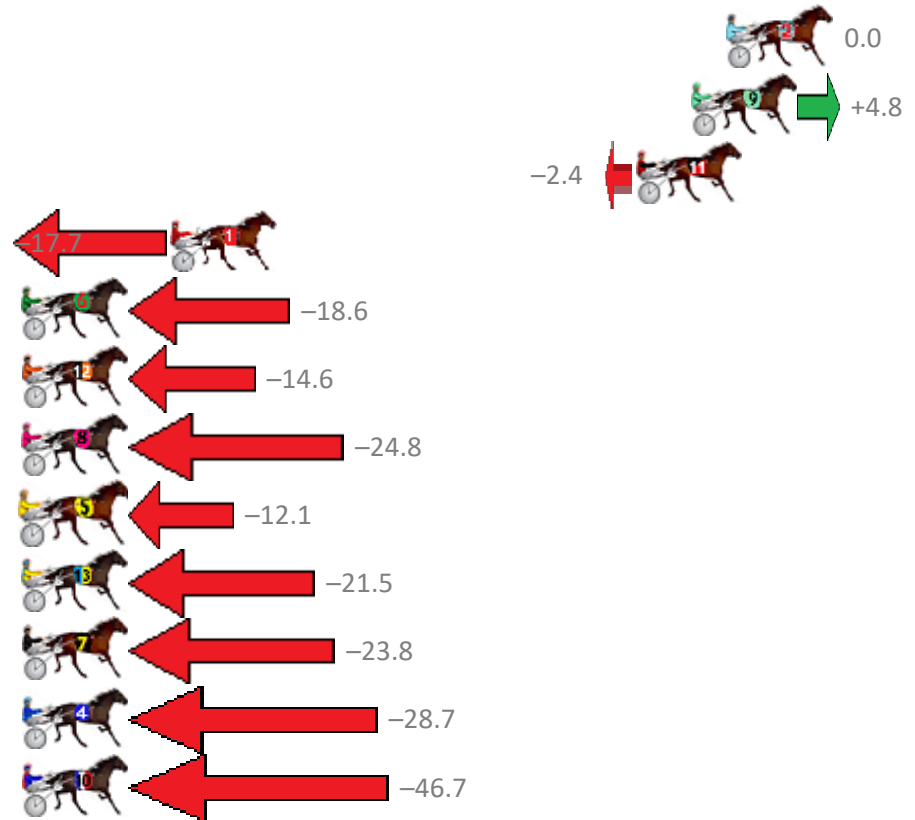

Albion Park Race 2 Distance 2138m

Saturday, 13 April 2019

Gross Time: 2:36.70 MileRate: 1:57.90 LeadTime: 38.30s First Qtr: 31.00s Second Qtr: 31.30s Third Qtr: 28.00s Fourth Qtr: 28.10s

No Horse	Plc	Margin	Time	800Time (W)	400 Time (W)
2 ALI DOWNUNDER	1	0.0m	2:36.70	56.10s (0)	28.10s (0)
9 COMMODORE JUJON	2	1.4m	2:36.80	55.76s (1)	27.83s (1)
11 ROCKNROLL CLASSIC	3	3.6m	2:36.95	56.27s (1)	28.34s (1)
1 GIVE ME A GO	4	22.1m	2:38.25	57.34s (0)	29.26s (0)
6 RANCHO MAN	5	30.0m	2:38.81	57.40s (1)	29.41s (1)
12 LETS DIG IT	6	32.2m	2:38.96	57.12s (0)	28.82s (0)
8 VIC HUNTER	7	33.6m	2:39.06	57.84s (0)	29.74s (0)
5 POINT OH FIVE	8	34.5m	2:39.12	56.95s (1)	28.70s (3)
13 VALIANT GEM	9	35.1m	2:39.17	57.61s (0)	29.34s (0)
7 SCHEU CREEK	10	44.2m	2:39.81	57.77s (2)	29.67s (3)
4 MISTER FAHRENHEIT	11	44.7m	2:39.84	58.11s (1)	29.88s (1)
10 BEEF CITY STARZZZ	12	62.5m	2:41.09	59.37s (2)	31.07s (2)

Finish Position and metres gained from 800m

Sectionals
Powered by

PJ Harness Analyser
Master harness racing with the power of sectionals
Owners, Trainers and Punters - Check out what's new at www.pjdata.com.au

The Racing Queensland Board (trading as Racing Queensland) and provider are not responsible for the completeness or accuracy of any of the information contained herein, and makes no representations about its suitability for any purpose.