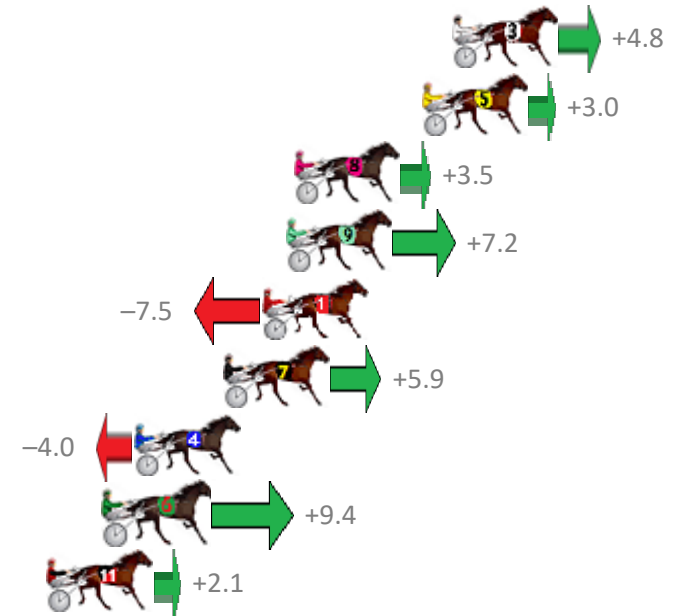

Albion Park Race 7 Distance 1660m

Saturday, 13 April 2019

Gross Time: 2:02.40 MileRate: 1:58.60 LeadTime: 3.50s First Qtr: 28.00s Second Qtr: 32.20s Third Qtr: 29.30s Fourth Qtr: 29.40s

No Horse	Plc	Margin	Time	800Time (W)	400 Time (W)
3 SHADYS DELIGHT	1	0.0m	2:02.40	58.35s (0)	29.03s (0)
5 DATALDO	2	1.2m	2:02.49	58.48s (1)	29.27s (1)
8 BRIGHTON PRINCE	3	6.3m	2:02.86	58.44s (0)	29.10s (0)
9 REDS GOOD TO GO	4	6.6m	2:02.89	58.17s (1)	29.02s (2)
1 ART EGO	5	7.5m	2:02.95	59.25s (0)	29.95s (0)
7 GOOD AS IT GETS	6	9.1m	2:03.07	58.27s (0)	29.07s (1)
4 FEEL THE THUNDER	7	12.6m	2:03.33	58.99s (1)	29.72s (1)
6 MISTER COLE	8	13.8m	2:03.41	58.01s (1)	29.25s (0)
11 VOODOO FELLA	9	16.1m	2:03.58	58.55s (1)	29.36s (2)

Finish Position and metres gained from 800m

Sectionals
Powered by

PJ Harness Analyser
Master harness racing with the power of sectionals
Owners, Trainers and Punters - Check out what's new at www.pjdata.com.au

The Racing Queensland Board (trading as Racing Queensland) and provider are not responsible for the completeness or accuracy of any of the information contained herein, and makes no representations about its suitability for any purpose.