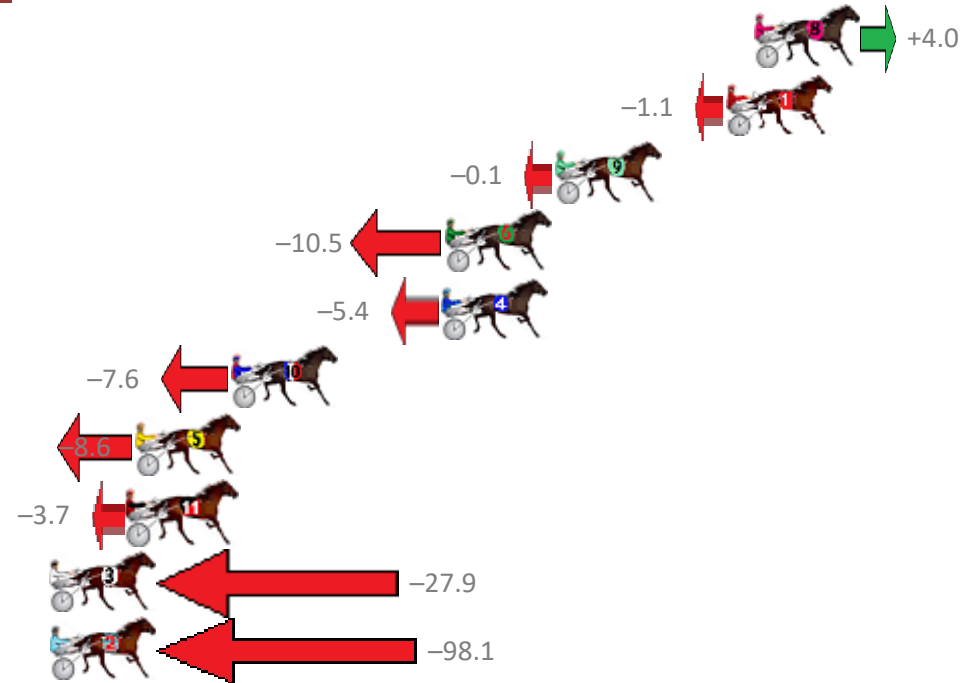

Albion Park Race 10 Distance 1660m

Saturday, 13 April 2019

Gross Time: 2:03.00 MileRate: 1:59.20 LeadTime: 3.60s First Qtr: 28.60s Second Qtr: 32.40s Third Qtr: 30.10s Fourth Qtr: 28.30s

No Horse	Plc	Margin	Time	800Time (W)	400 Time (W)
8 A RAINBOW DIAMOND	1	0.0m	2:03.00	58.11s (0)	28.02s (0)
1 BRONSKI MACARENA	2	1.1m	2:03.08	58.48s (0)	28.38s (0)
9 BETTERTHANDIAMOND	3	7.9m	2:03.56	58.41s (0)	28.18s (0)
6 DUSTY PLAINS	4	12.3m	2:03.87	59.17s (1)	29.06s (1)
4 JOICE MARY	5	12.4m	2:03.88	58.79s (1)	28.65s (1)
10 BETTER THAN BRIE	6	20.8m	2:04.47	58.95s (0)	28.58s (0)
5 THATS FUNNY	7	24.6m	2:04.74	59.03s (1)	29.22s (2)
11 ROLLON TWICE	8	24.9m	2:04.76	58.67s (1)	29.68s (2)
3 GADOT	9	39.3m	2:05.78	60.44s (1)	29.96s (1)
2 MISS LILY MAY	10	198.1m	2:17.02	65.56s (0)	33.12s (0)

Finish Position and metres gained from 800m

Sectionals
Powered by

PJ Harness Analyser
Master harness racing with the power of sectionals
Owners, Trainers and Punters - Check out what's new at www.pjdata.com.au

The Racing Queensland Board (trading as Racing Queensland) and provider are not responsible for the completeness or accuracy of any of the information contained herein, and makes no representations about its suitability for any purpose.