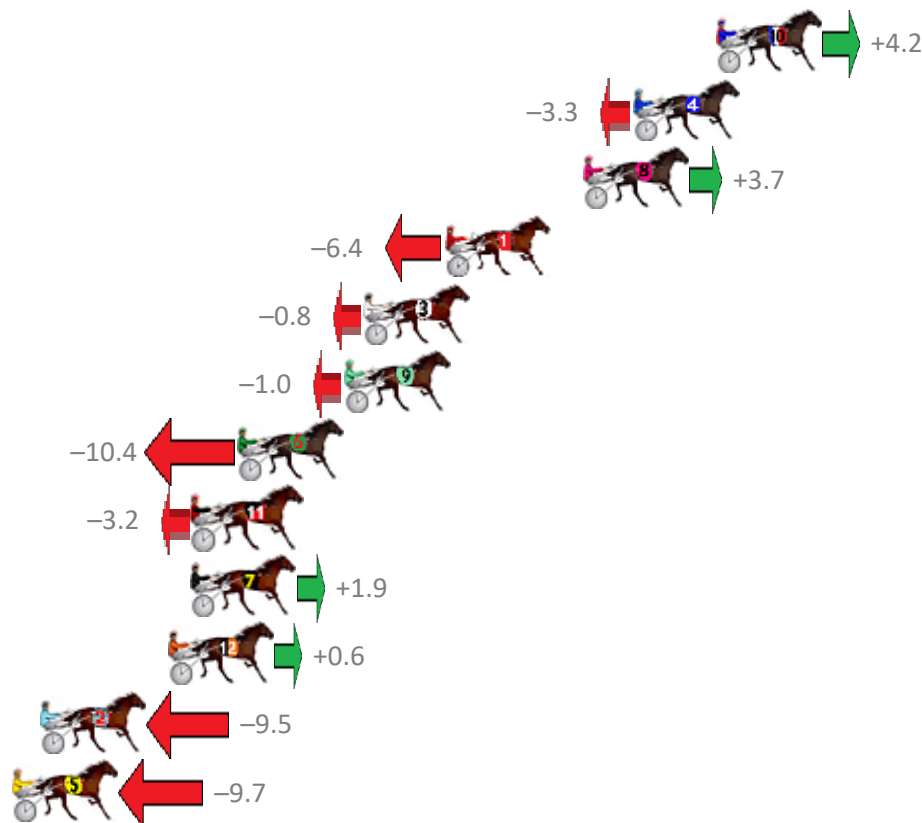

Albion Park Race 8 Distance 2138m

Saturday, 13 April 2019

Gross Time: 2:33.70 MileRate: 1:55.70 LeadTime: 37.50s First Qtr: 30.60s Second Qtr: 29.70s Third Qtr: 27.20s Fourth Qtr: 28.70s

No Horse	Plc	Margin	Time	800Time (W)	400 Time (W)
10 COLT THIRTY ONE	1	0.0m	2:33.70	55.61s (1)	28.54s (1)
4 PINUP BOY	2	3.3m	2:33.94	56.13s (0)	28.94s (0)
8 COREY WILLIAM	3	5.3m	2:34.08	55.64s (0)	28.41s (1)
1 ARK PATROL	4	10.8m	2:34.47	56.35s (0)	29.14s (0)
3 MAJORDOIT	5	14.0m	2:34.70	55.96s (1)	28.37s (1)
9 BEEF CITY BLAZE	6	14.8m	2:34.76	55.97s (0)	28.70s (0)
6 TUESDAYS FELLA	7	19.0m	2:35.06	56.63s (1)	29.00s (1)
11 NIGHT NINJA	8	20.8m	2:35.19	56.12s (0)	28.71s (0)
7 ULTIMATE AD	9	20.9m	2:35.20	55.77s (0)	28.23s (0)
12 FEEL THE REIGN	10	21.8m	2:35.26	55.86s (1)	28.27s (1)
2 YKIKAFIL	11	26.9m	2:35.63	56.56s (1)	28.99s (1)
5 WILLSINTOWN	12	37.1m	2:36.36	56.58s (0)	28.91s (0)

Finish Position and metres gained from 800m

Sectionals
Powered by

PJ Harness Analyser
Master harness racing with the power of sectionals
Owners, Trainers and Punters - Check out what's new at www.pjdata.com.au

The Racing Queensland Board (trading as Racing Queensland) and provider are not responsible for the completeness or accuracy of any of the information contained herein, and makes no representations about its suitability for any purpose.