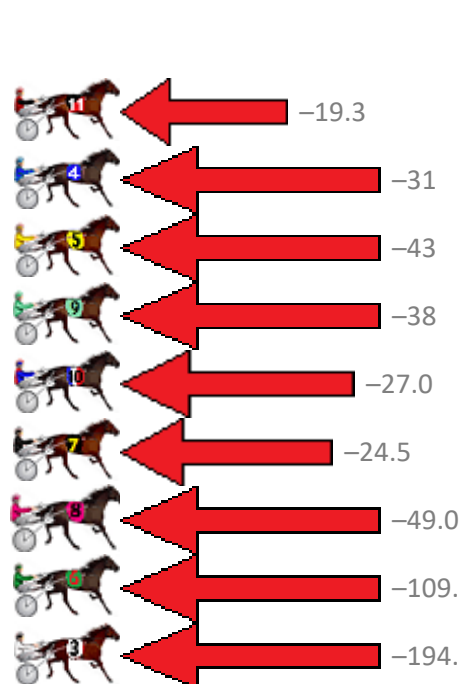

Albion Park Race 2 Distance 1660m

Tuesday, 16 April 2019

Gross Time: 1:56.40 MileRate: 1:52.80 LeadTime: 3.20s First Qtr: 27.80s Second Qtr: 29.80s Third Qtr: 27.20s Fourth Qtr: 28.40s

No Horse	Plc	Margin	Time	800Time (W)	400 Time (W)
2 REGULUS	1	0.0m	1:56.40	55.60s (0)	28.40s (0)
11 GOLDDIGGER GIRL	2	36.5m	1:58.99	56.94s (2)	29.23s (2)
4 CHANCELESS CENTURY	3	44.5m	1:59.56	57.69s (1)	29.26s (0)
5 ENARMoured	4	46.3m	1:59.69	58.58s (1)	30.18s (1)
9 HALF MOON BEACH	5	47.1m	1:59.74	58.18s (0)	29.80s (0)
10 THE MONEY BALL	6	50.0m	1:59.95	57.48s (2)	29.85s (1)
7 LINCOLNS GIRL	7	52.3m	2:00.11	57.30s (2)	30.04s (2)
8 LIVING FREE	8	54.2m	2:00.25	59.01s (0)	30.71s (0)
6 STUDLEIGH PATCH	9	126.0m	2:05.35	63.20s (0)	33.09s (0)
3 CLASSYTOFF	10	204.0m	2:10.88	69.08s (1)	35.78s (0)

Finish Position and metres gained from 800m

Sectionals
Powered by

PJ Harness Analyser
Master harness racing with the power of sectionals
Owners, Trainers and Punters - Check out what's new at www.pjdata.com.au

The Racing Queensland Board (trading as Racing Queensland) and provider are not responsible for the completeness or accuracy of any of the information contained herein, and makes no representations about its suitability for any purpose.