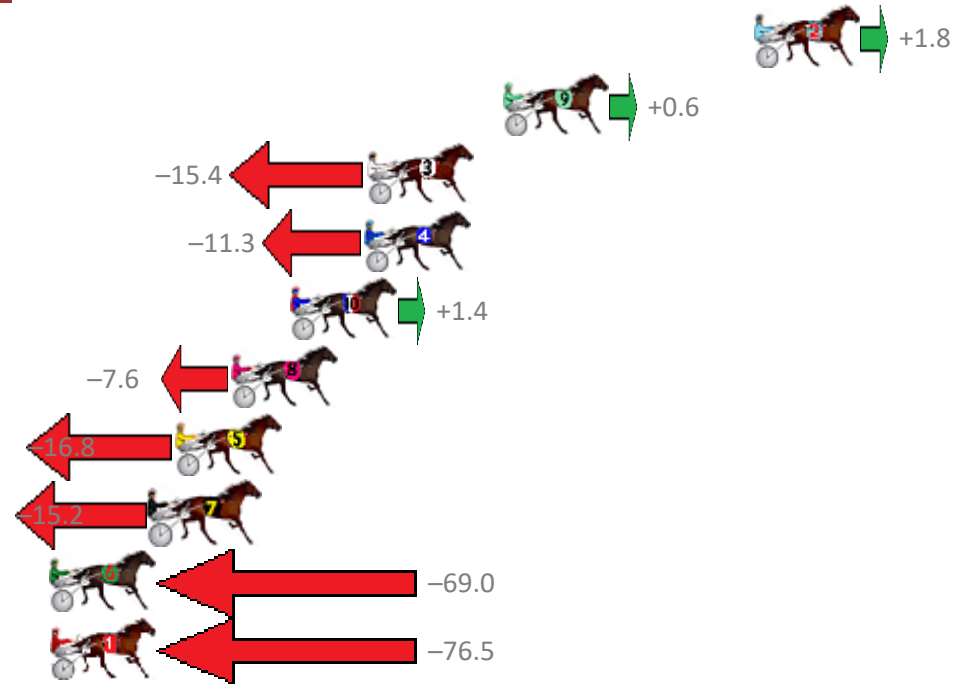

Albion Park Race 3 Distance 2138m

Tuesday, 16 April 2019

Gross Time: 2:41.70 MileRate: 2:01.70 LeadTime: 42.30s First Qtr: 30.50s Second Qtr: 30.80s Third Qtr: 28.50s Fourth Qtr: 29.60s

No Horse	Plc	Margin	Time	800Time (W)	400 Time (W)
2 GARLAND GREENE	1	0.0m	2:41.70	57.97s (1)	29.60s (0)
9 JEDDY R YA READY	2	10.0m	2:42.44	58.06s (1)	29.41s (1)
3 DAY TOURER	3	15.4m	2:42.84	59.22s (0)	30.24s (0)
4 MISTER OZ	4	15.5m	2:42.85	58.92s (0)	29.90s (0)
10 JETER	5	18.4m	2:43.06	58.00s (1)	29.38s (1)
8 MONORAIL	6	20.8m	2:43.24	58.65s (0)	29.87s (1)
5 GO AHEAD MAKEMYDA	7	23.0m	2:43.40	59.32s (1)	30.70s (1)
7 AICHBECHATEAUNOIR	8	24.0m	2:43.48	59.20s (0)	30.22s (0)
6 MAJESTIC SIMON	9	84.2m	2:47.93	63.11s (1)	32.50s (1)
1 DOWN UNDER RORS	10	131.5m	2:51.43	63.66s (0)	32.67s (0)

Finish Position and metres gained from 800m

Sectionals
Powered by

PJ Harness Analyser
Master harness racing with the power of sectionals
Owners, Trainers and Punters - Check out what's new at www.pjdata.com.au

The Racing Queensland Board (trading as Racing Queensland) and provider are not responsible for the completeness or accuracy of any of the information contained herein, and makes no representations about its suitability for any purpose.