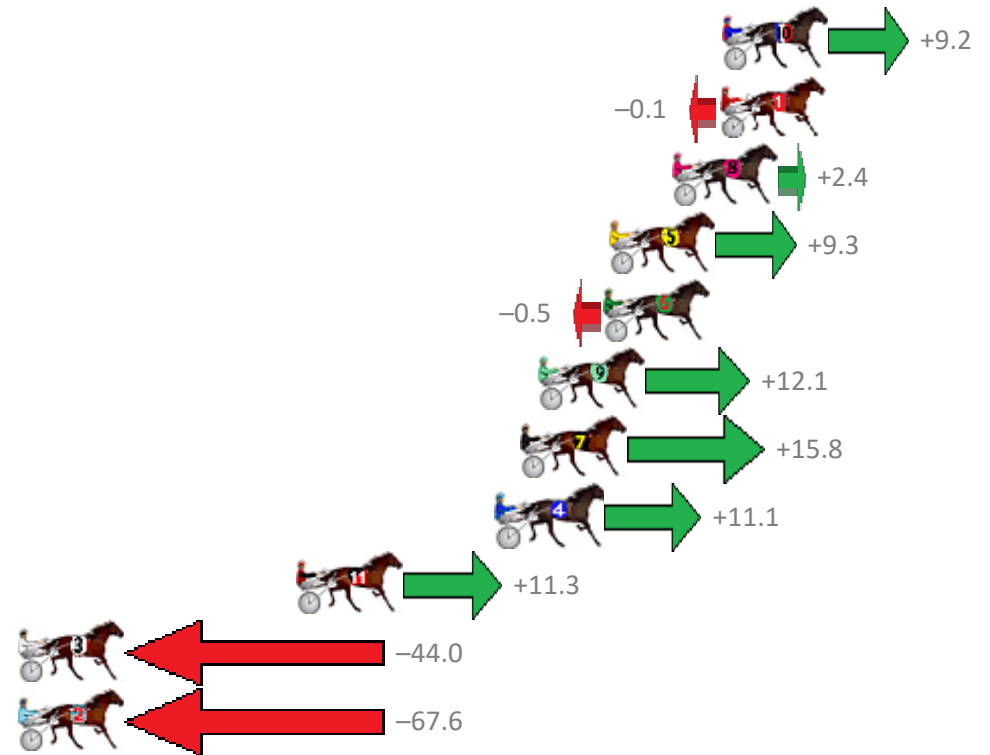

Albion Park Race 7 Distance 2138m

Tuesday, 16 April 2019

Gross Time: 2:33.60 MileRate: 1:55.60 LeadTime: 37.30s First Qtr: 30.50s Second Qtr: 30.00s Third Qtr: 27.50s Fourth Qtr: 28.30s

No Horse	Plc	Margin	Time	800Time (W)	400 Time (W)
10 HEZ ALL COURAGE	1	0.0m	2:33.60	55.16s (0)	27.71s (2)
1 PACIFIC DRUMS	2	0.1m	2:33.61	55.81s (0)	28.31s (0)
8 LANCELOT BROMAC	3	2.0m	2:33.74	55.63s (0)	28.12s (0)
5 MISTER BLACKJACK	4	4.5m	2:33.92	55.15s (0)	27.91s (0)
6 CASTALONG SHADOW	5	4.7m	2:33.93	55.83s (1)	28.34s (1)
9 SUR LE FEU	6	7.3m	2:34.12	54.96s (1)	27.63s (1)
7 TELL THE LINESMEN	7	8.0m	2:34.17	54.70s (1)	27.08s (1)
4 TASSINI	8	8.9m	2:34.23	55.03s (0)	27.78s (0)
11 VADER	9	16.9m	2:34.80	55.01s (1)	27.32s (1)
3 MAGOOGAN	10	54.0m	2:37.42	58.87s (1)	30.62s (1)
2 MACHSASWINGER	11	82.6m	2:39.44	60.52s (1)	32.16s (0)

Finish Position and metres gained from 800m

Sectionals
Powered by

PJ Harness Analyser
Master harness racing with the power of sectionals
Owners, Trainers and Punters - Check out what's new at www.pjdata.com.au

The Racing Queensland Board (trading as Racing Queensland) and provider are not responsible for the completeness or accuracy of any of the information contained herein, and makes no representations about its suitability for any purpose.