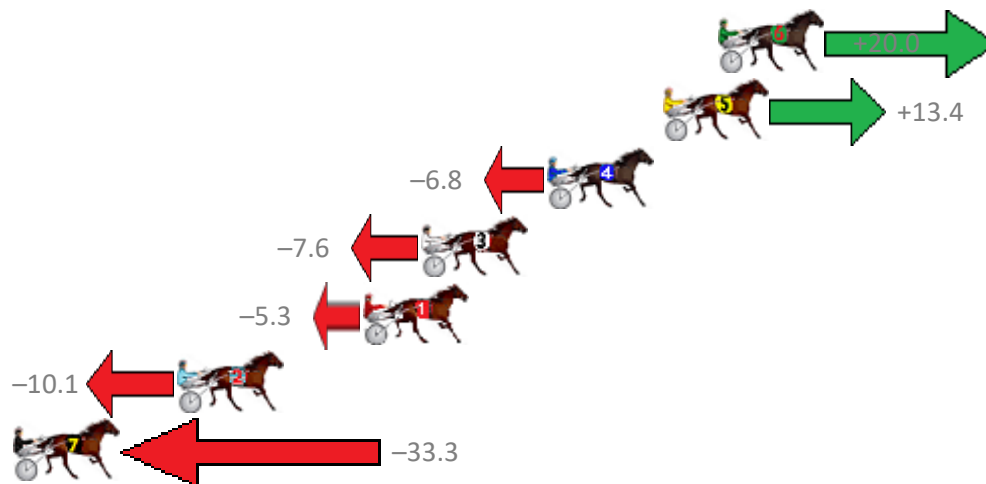

Albion Park Race 5 Distance 2138m

Tuesday, 16 April 2019

Gross Time: 2:34.20 MileRate: 1:56.10 LeadTime: 36.40s First Qtr: 29.50s Second Qtr: 29.80s Third Qtr: 28.40s Fourth Qtr: 30.10s

No Horse	Plc	Margin	Time	800Time (W)	400 Time (W)
6 MARK DENNIS	1	0.0m	2:34.20	57.04s (1)	29.23s (2)
5 FIOKI	2	2.2m	2:34.37	57.52s (1)	29.68s (1)
4 PARISIAN ROCKSTAR	3	6.8m	2:34.71	59.00s (0)	30.61s (0)
3 SOMEMONDOSOMEW	4	11.8m	2:35.09	59.06s (0)	30.64s (0)
1 HOT DOGMA	5	14.1m	2:35.26	58.89s (0)	30.36s (0)
2 LOTS MORE ART	6	21.5m	2:35.82	59.24s (1)	30.48s (0)
7 THE IDES OF MARCH	7	38.3m	2:37.08	60.94s (1)	31.64s (1)

Finish Position and metres gained from 800m

Sectionals
Powered by

PJ Harness Analyser
Master harness racing with the power of sectionals
Owners, Trainers and Punters - Check out what's new at www.pjdata.com.au

The Racing Queensland Board (trading as Racing Queensland) and provider are not responsible for the completeness or accuracy of any of the information contained herein, and makes no representations about its suitability for any purpose.