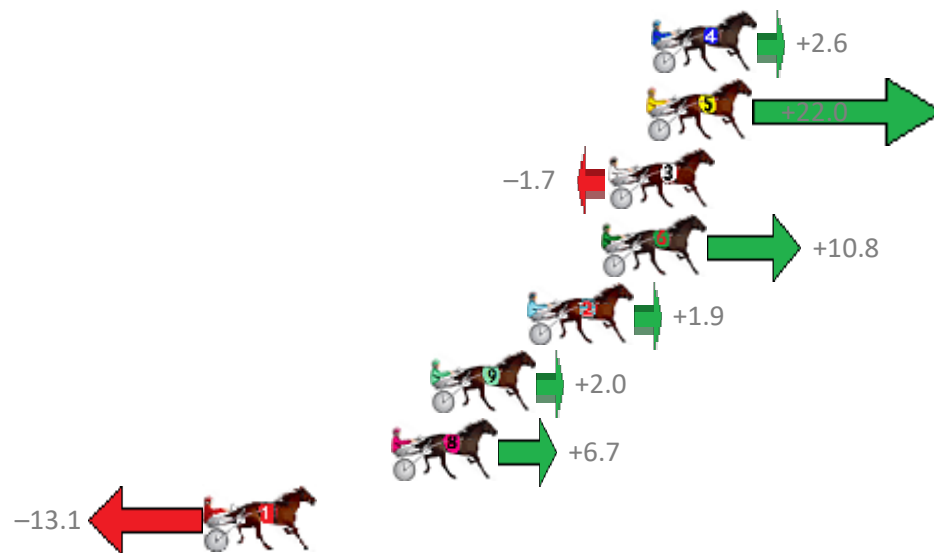

Albion Park Race 8 Distance 1660m

Tuesday, 16 April 2019

Gross Time: 1:57.80 MileRate: 1:54.20 LeadTime: 3.40s First Qtr: 27.50s Second Qtr: 30.70s Third Qtr: 27.50s Fourth Qtr: 28.70s

No Horse	Plc	Margin	Time	800Time (W)	400 Time (W)
4 LUCKY ARTIST	1	0.0m	1:57.80	56.02s (1)	28.70s (1)
5 BUNDABURRA	2	0.2m	1:57.81	54.65s (2)	27.55s (1)
3 TRILIGHT BRIGADE	3	1.7m	1:57.92	56.32s (0)	28.69s (0)
6 TOMEARA	4	2.0m	1:57.94	55.44s (2)	28.60s (2)
2 GOD SAKE	5	4.9m	1:58.15	56.07s (1)	28.72s (1)
9 RIVERLEIGH ROCKET	6	8.8m	1:58.43	56.06s (1)	28.70s (1)
8 OUR CHITTYBANGBANG	7	10.3m	1:58.54	55.73s (2)	28.85s (2)
1 WERELIVINGTHEDREA	8	17.7m	1:59.07	57.12s (0)	29.44s (0)

Finish Position and metres gained from 800m

Sectionals
Powered by

PJ Harness Analyser
Master harness racing with the power of sectionals
Owners, Trainers and Punters - Check out what's new at www.pjdata.com.au

The Racing Queensland Board (trading as Racing Queensland) and provider are not responsible for the completeness or accuracy of any of the information contained herein, and makes no representations about its suitability for any purpose.