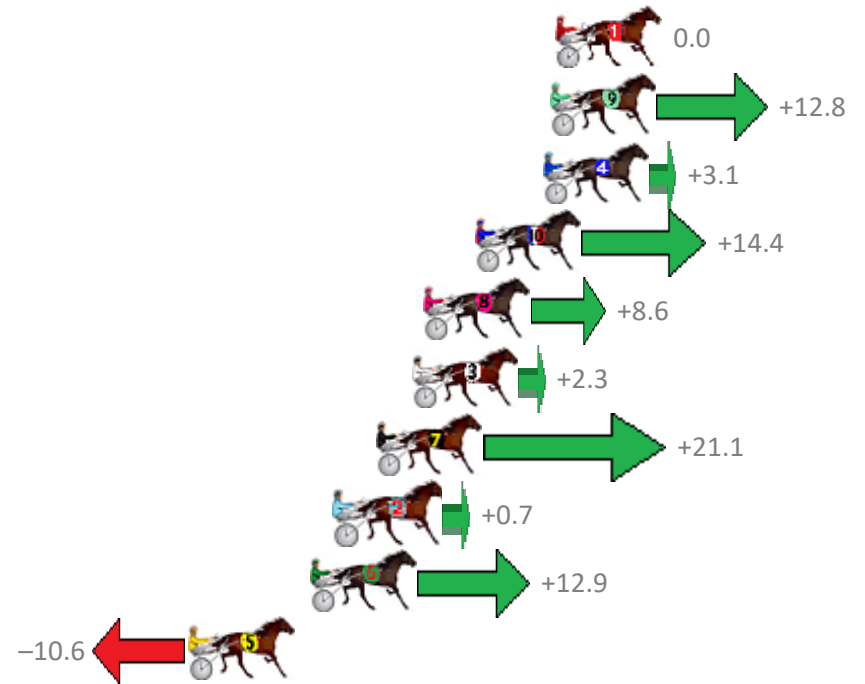

Albion Park Race 6 Distance 1660m

Tuesday, 16 April 2019

Gross Time: 1:58.50 MileRate: 1:54.90 LeadTime: 3.30s First Qtr: 26.80s Second Qtr: 31.40s Third Qtr: 27.70s Fourth Qtr: 29.30s

No Horse	Plc	Margin	Time	800Time (W)	400 Time (W)
1 MACHIN OUT	1	0.0m	1:58.50	57.00s (0)	29.30s (0)
9 TENNYSON BROMAC	2	0.2m	1:58.51	56.09s (1)	28.92s (2)
4 CARDLESFROMHEAVEN	3	0.5m	1:58.54	56.78s (1)	29.32s (1)
10 PARAVANI	4	3.2m	1:58.73	55.97s (1)	28.82s (2)
8 KURAHAUPO GAMBLER	5	5.2m	1:58.88	56.39s (0)	28.93s (1)
3 ELMAUR JOY	6	5.7m	1:58.92	56.84s (1)	29.31s (1)
7 NEWPORT DREAMZ	7	7.1m	1:59.02	55.50s (1)	28.44s (2)
2 HUGHIES SISTER	8	8.7m	1:59.14	56.95s (0)	29.22s (0)
6 BIG IN AMERICA	9	9.7m	1:59.21	56.08s (1)	28.94s (2)
5 ULTIMATE RISK	10	14.6m	1:59.57	57.76s (0)	30.00s (0)

Finish Position and metres gained from 800m

Sectionals
Powered by

PJ Harness Analyser
Master harness racing with the power of sectionals
Owners, Trainers and Punters - Check out what's new at www.pjdata.com.au

The Racing Queensland Board (trading as Racing Queensland) and provider are not responsible for the completeness or accuracy of any of the information contained herein, and makes no representations about its suitability for any purpose.