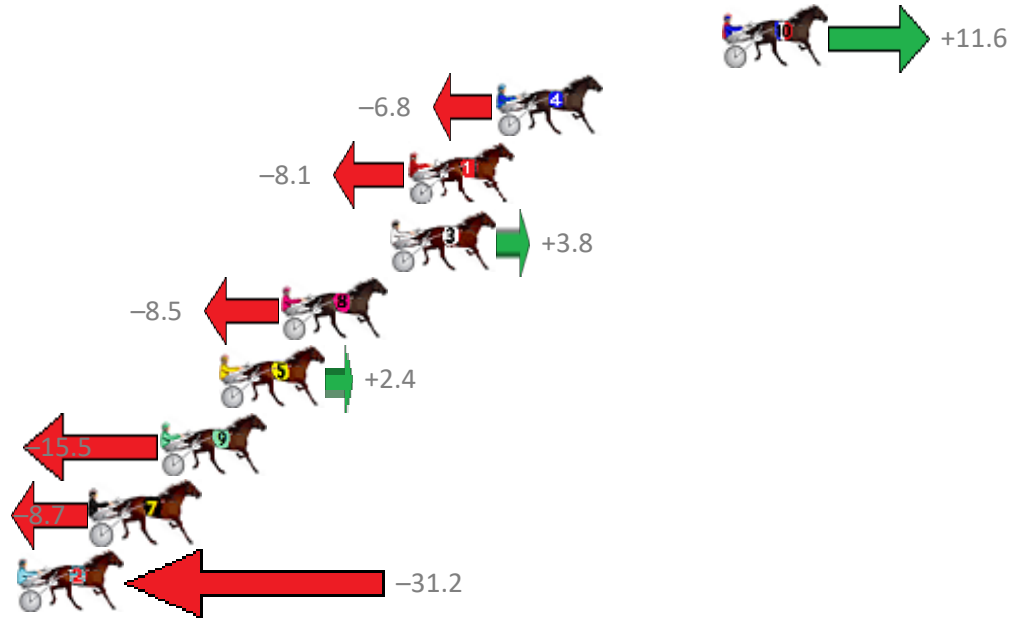

Albion Park Race 9 Distance 1660m

Tuesday, 16 April 2019

Gross Time: 1:55.40 MileRate: 1:51.90 LeadTime: 3.40s First Qtr: 26.90s Second Qtr: 28.70s Third Qtr: 28.10s Fourth Qtr: 28.30s

No Horse	Plc	Margin	Time	800Time (W)	400 Time (W)
10 LILAC FLASH	1	0.0m	1:55.40	55.58s (1)	27.75s (2)
4 SMOOTH SHOWGIRL	2	9.0m	1:56.04	56.88s (1)	28.94s (0)
1 JACKAROO BROMAC	3	12.5m	1:56.28	56.97s (0)	28.59s (1)
3 THE SPACE INVADER	4	13.2m	1:56.33	56.13s (1)	28.33s (1)
8 SAPPHIRE SWAYZE	5	17.5m	1:56.64	57.00s (0)	28.65s (0)
5 BODHI TREE	6	20.0m	1:56.82	56.23s (2)	28.46s (1)
9 IM THE SMOOCHA	7	22.3m	1:56.98	57.49s (1)	29.65s (1)
7 ALLELUIA	8	25.1m	1:57.18	57.01s (2)	28.48s (0)
2 COLD IDEAL	9	31.2m	1:57.61	58.60s (0)	30.11s (0)

Finish Position and metres gained from 800m

Sectionals
Powered by

PJ Harness Analyser
Master harness racing with the power of sectionals
Owners, Trainers and Punters - Check out what's new at www.pjdata.com.au

The Racing Queensland Board (trading as Racing Queensland) and provider are not responsible for the completeness or accuracy of any of the information contained herein, and makes no representations about its suitability for any purpose.