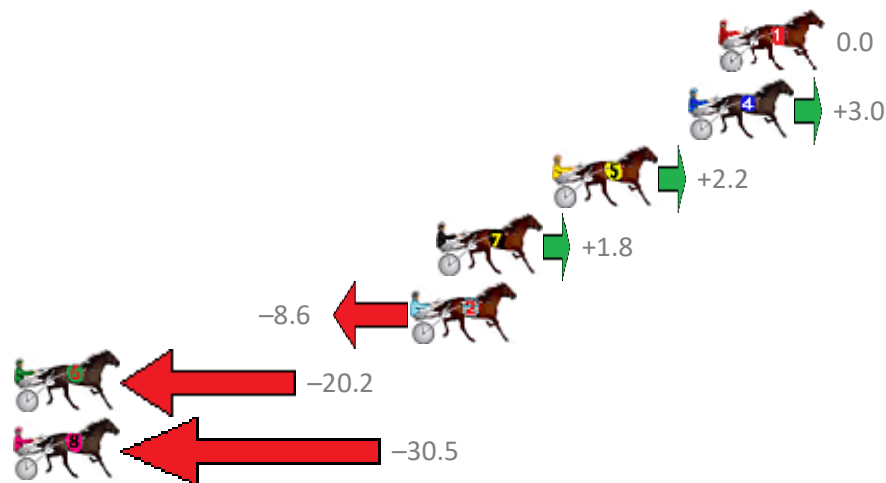

Albion Park Race 1 Distance 1660m

Tuesday, 16 April 2019

Gross Time: 2:02.70 MileRate: 1:59.00 LeadTime: 3.30s First Qtr: 29.10s Second Qtr: 32.20s Third Qtr: 30.10s Fourth Qtr: 28.00s

No Horse	Plc	Margin	Time	800Time (W)	400 Time (W)
1 MERA VIGLIA	1	0.0m	2:02.70	58.10s (0)	28.00s (0)
4 VOUCHERS	2	1.2m	2:02.78	57.88s (0)	27.79s (0)
5 GUY LOOKS GOOD	3	6.6m	2:03.16	57.94s (0)	27.86s (0)
7 MISTER REBBILY	4	11.2m	2:03.48	57.97s (1)	28.04s (1)
2 MAYWYNS JEWEL	5	12.2m	2:03.55	58.72s (1)	28.71s (1)
6 EXHILARATING	6	28.4m	2:04.69	59.57s (1)	29.54s (1)
8 OUR BALOU	7	75.5m	2:07.99	60.32s (0)	29.43s (0)

Finish Position and metres gained from 800m

Sectionals
Powered by

PJ Harness Analyser
Master harness racing with the power of sectionals
Owners, Trainers and Punters - Check out what's new at www.pjdata.com.au

The Racing Queensland Board (trading as Racing Queensland) and provider are not responsible for the completeness or accuracy of any of the information contained herein, and makes no representations about its suitability for any purpose.