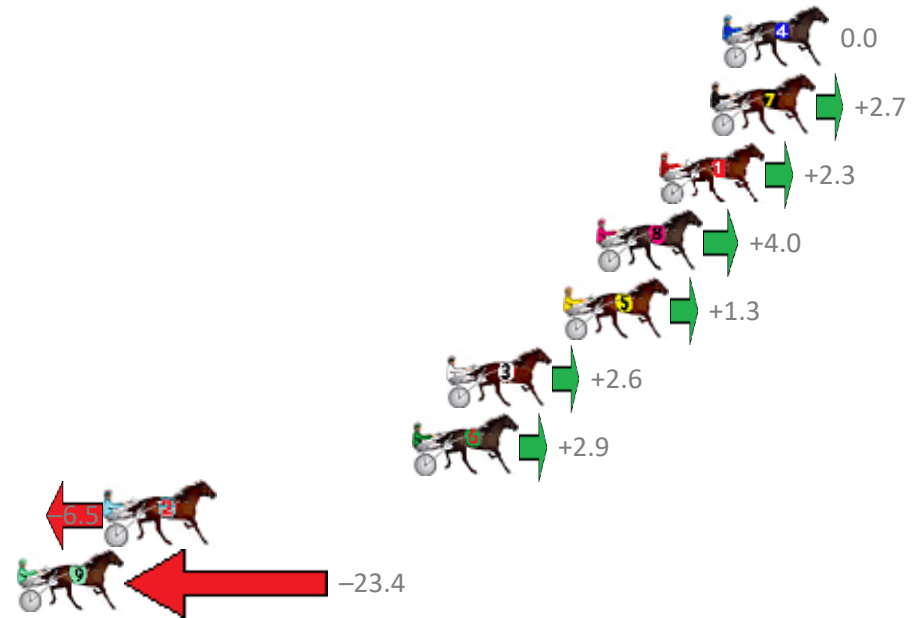

Albion Park Race 4 Distance 2138m

Tuesday, 16 April 2019

Gross Time: 2:39.10 MileRate: 1:59.80 LeadTime: 39.40s First Qtr: 31.50s Second Qtr: 31.00s Third Qtr: 28.00s Fourth Qtr: 29.20s

No Horse	Plc	Margin	Time	800Time (W)	400 Time (W)
4 HELLBOUND	1	0.0m	2:39.10	57.20s (0)	29.20s (0)
7 SPIRIT WALKER	2	0.5m	2:39.14	57.01s (1)	29.02s (1)
1 MELPARK MAGIC	3	2.5m	2:39.28	57.04s (0)	28.99s (0)
8 SCORCHED	4	5.0m	2:39.47	56.91s (0)	28.82s (0)
5 REDRIVERDEBBA	5	6.3m	2:39.56	57.11s (1)	29.08s (1)
3 JUSTABITLIKEMUM	6	11.0m	2:39.90	57.01s (0)	28.75s (0)
6 SOUTHERN ALPS	7	12.3m	2:40.00	56.99s (1)	29.05s (1)
2 MISS INVASION	8	24.5m	2:40.89	57.66s (0)	29.54s (1)
9 MIRACLE	9	34.6m	2:41.63	58.87s (2)	30.76s (2)

Finish Position and metres gained from 800m

Sectionals
Powered by

PJ Harness Analyser
Master harness racing with the power of sectionals
Owners, Trainers and Punters - Check out what's new at www.pjdata.com.au

The Racing Queensland Board (trading as Racing Queensland) and provider are not responsible for the completeness or accuracy of any of the information contained herein, and makes no representations about its suitability for any purpose.