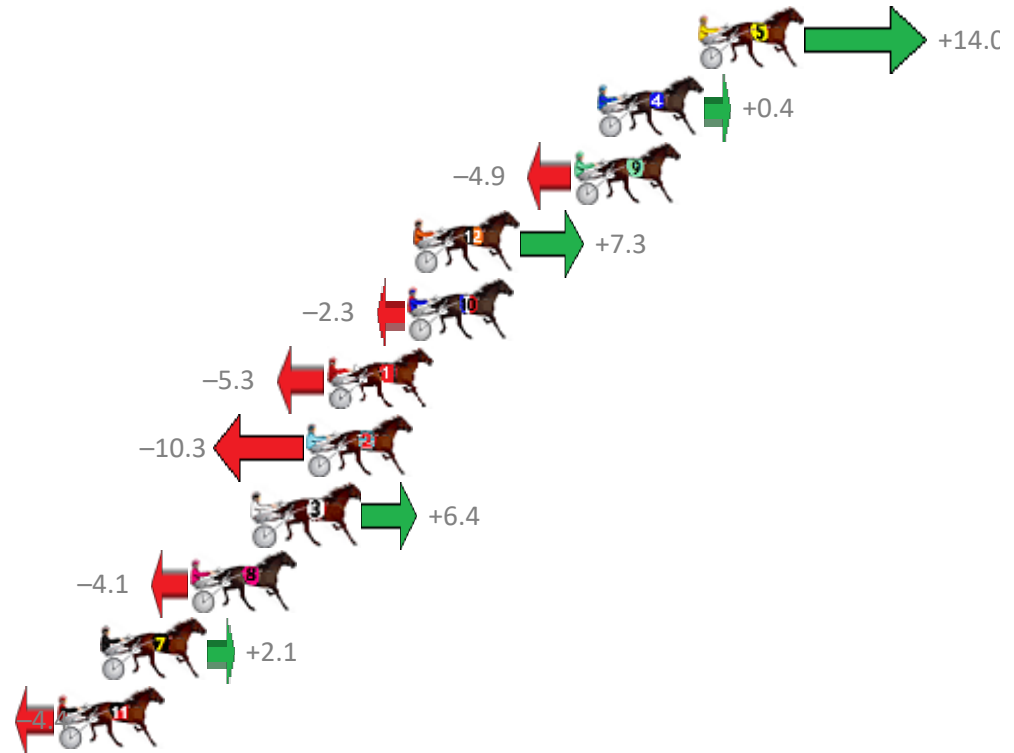

Albion Park Race 8 Distance 1660m

Saturday, 4 May 2019

Gross Time: 1:58.60 MileRate: 1:55.00 LeadTime: 3.30s First Qtr: 27.20s Second Qtr: 30.00s Third Qtr: 29.30s Fourth Qtr: 28.80s

NoHorse	Plc	Margin	Time	800Time (W)	400 Time (W)
5 CHARLYSE	1	0.0m	1:58.60	57.08s (1)	28.40s (2)
4 FEELINGFORAMIRACLE	2	4.0m	1:58.89	58.07s (1)	28.92s (1)
9 RECIPE FOR DREAMING	3	4.9m	1:58.95	58.46s (0)	29.15s (0)
12 SONNY ORLANDO	4	11.3m	1:59.41	57.57s (1)	28.81s (1)
10 CALL ME YOURS	5	11.5m	1:59.43	58.27s (1)	29.12s (1)
1 LIVING GRAND	6	14.7m	1:59.66	58.48s (0)	29.17s (0)
2 HAVANA MOON	7	15.5m	1:59.72	58.85s (0)	29.56s (0)
3 JUSTARUMOUR	8	17.6m	1:59.87	57.64s (1)	29.25s (2)
8 ROCKNROLL MUSIC	9	20.1m	2:00.05	58.40s (0)	29.20s (0)
7 OFFICIANADO	10	23.7m	2:00.31	57.95s (0)	29.17s (1)
11 ZALTA	11	25.4m	2:00.43	58.42s (0)	29.23s (0)

Finish Position and metres gained from 800m

Sectionals
Powered by

PJ Harness Analyser
Master harness racing with the power of sectionals
Owners, Trainers and Punters - Check out what's new at www.pjdata.com.au

The Racing Queensland Board (trading as Racing Queensland) and provider are not responsible for the completeness or accuracy of any of the information contained herein, and makes no representations about its suitability for any purpose.