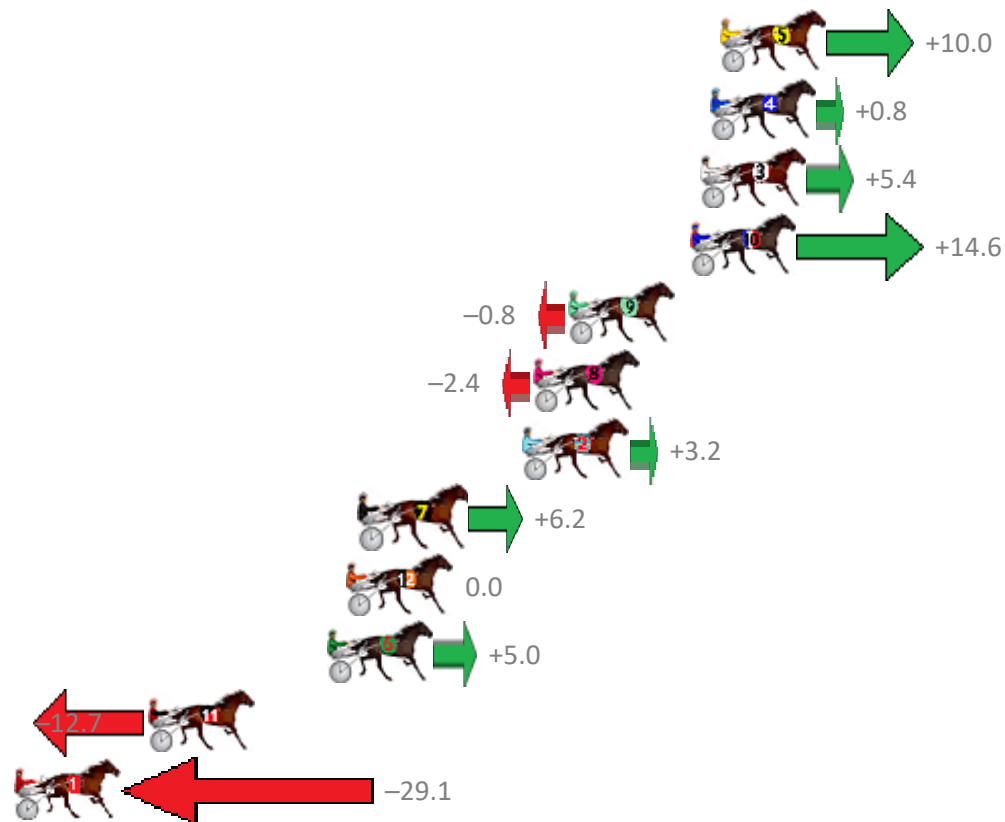

Albion Park Race 3 Distance 1660m

Saturday, 4 May 2019

Gross Time: 1:58.40 MileRate: 1:54.80 LeadTime: 3.40s First Qtr: 27.20s Second Qtr: 30.30s Third Qtr: 28.70s Fourth Qtr: 28.80s

NoHorse	Plc	Margin	Time	800Time (W)	400 Time (W)
5 SUR LE FEU	1	0.0m	1:58.40	56.78s (2)	28.40s (2)
4 THE GOLDEN CROSS	2	0.4m	1:58.43	57.44s (1)	28.83s (0)
3 RAYS CHOICE	3	0.8m	1:58.46	57.11s (1)	28.45s (1)
10 CELTIC CRUZA	4	1.2m	1:58.49	56.45s (1)	28.17s (2)
9 TELL THE LINESMEN	5	6.0m	1:58.83	57.56s (2)	29.15s (1)
8 OFFTHETOPOFMYHEAD	6	7.4m	1:58.93	57.67s (0)	28.38s (0)
2 ASHKII	7	7.8m	1:58.96	57.27s (1)	28.61s (1)
7 BEEF CITY BLAZE	8	14.2m	1:59.42	57.05s (0)	28.11s (1)
12 GREGS LEGACY	9	14.8m	1:59.47	57.50s (0)	28.30s (0)
6 MISTER BLACKJACK	10	15.6m	1:59.52	57.14s (1)	28.67s (1)
11 OUR BUSCEMI	11	22.7m	2:00.03	58.41s (0)	29.18s (0)
1 CROWNING GLORY	12	29.1m	2:00.50	59.59s (0)	30.25s (0)

Finish Position and metres gained from 800m

Sectionals
Powered by

PJ Harness Analyser
Master harness racing with the power of sectionals
Owners, Trainers and Punters - Check out what's new at www.pjdata.com.au

The Racing Queensland Board (trading as Racing Queensland) and provider are not responsible for the completeness or accuracy of any of the information contained herein, and makes no representations about its suitability for any purpose.