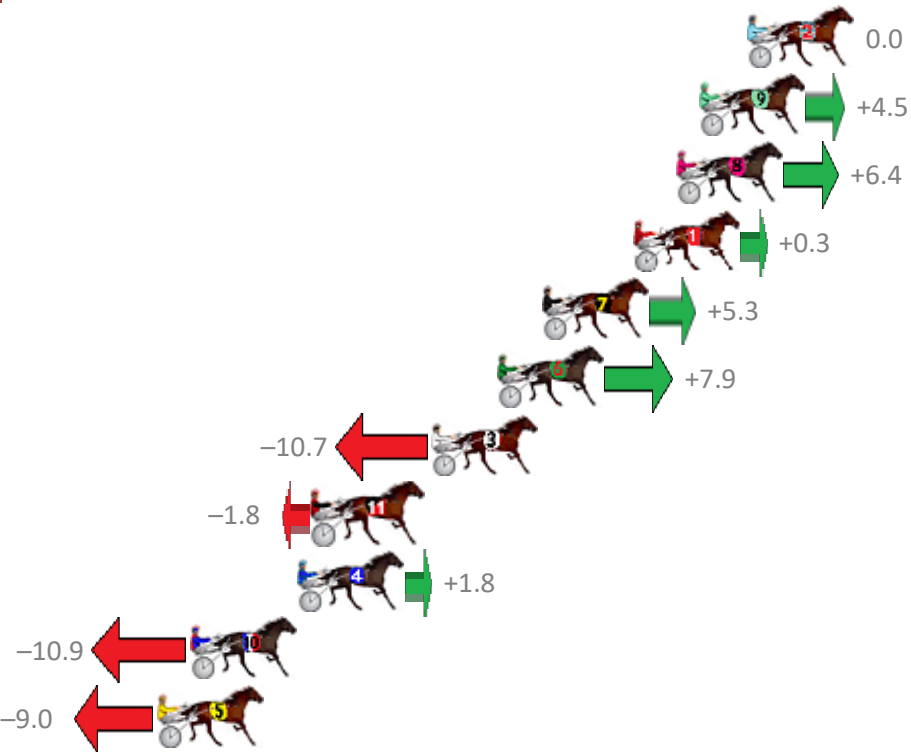

Albion Park Race 2 Distance 1660m

Saturday, 4 May 2019

Gross Time: 1:58.50 MileRate: 1:54.90 LeadTime: 3.40s First Qtr: 28.00s Second Qtr: 29.70s Third Qtr: 29.10s Fourth Qtr: 28.30s

NoHorse	Plc	Margin	Time	800Time (W)	400 Time (W)
2 MACHEASY	1	0.0m	1:58.50	57.40s (0)	28.30s (0)
9 OUTLAW FELLA	2	1.9m	1:58.63	57.08s (1)	27.97s (1)
8 PARISIAN ROCKSTAR	3	2.8m	1:58.70	56.94s (0)	27.78s (0)
1 LIKEALLOFUS	4	4.5m	1:58.82	57.38s (0)	28.22s (0)
7 IMTHE GOLDEN CHILD	5	8.1m	1:59.07	57.02s (0)	27.84s (0)
6 OLIVER WINKLE	6	9.9m	1:59.20	56.83s (0)	27.64s (0)
3 MARK OF INTEGRITY	7	12.5m	1:59.38	58.17s (1)	29.04s (1)
11 COURAGEOUS LEO	8	17.2m	1:59.72	57.53s (1)	28.48s (2)
4 WEEDONS EXPRESS	9	17.8m	1:59.76	57.27s (1)	28.44s (1)
10 SPORTS BOUNTY	10	22.1m	2:00.06	58.18s (1)	29.06s (1)
5 LOCHINVER	11	23.4m	2:00.16	58.05s (2)	29.22s (2)

Finish Position and metres gained from 800m

Sectionals
Powered by

PJ Harness Analyser
Master harness racing with the power of sectionals
Owners, Trainers and Punters - Check out what's new at www.pjdata.com.au

The Racing Queensland Board (trading as Racing Queensland) and provider are not responsible for the completeness or accuracy of any of the information contained herein, and makes no representations about its suitability for any purpose.