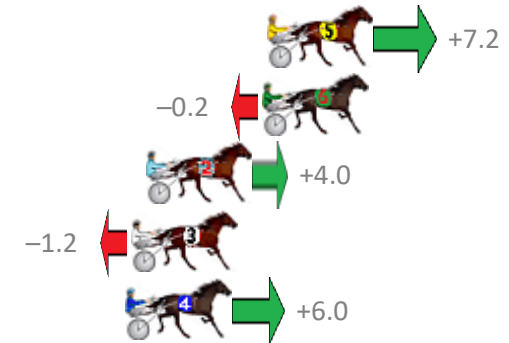

Albion Park Race 10 Distance 2138m

Saturday, 4 May 2019

Gross Time: 2:35.30 MileRate: 1:56.90 LeadTime: 36.80s First Qtr: 31.60s Second Qtr: 30.20s Third Qtr: 28.80s Fourth Qtr: 27.90s

NoHorse	Plc	Margin	Time	800Time (W)	400 Time (W)
5 BEAVER	1	0.0m	2:35.30	56.19s (1)	27.65s (1)
6 GLENFERRIE HOOD	2	0.2m	2:35.31	56.71s (0)	27.91s (0)
2 MANDY KRIDEN	3	4.8m	2:35.63	56.42s (0)	27.62s (0)
3 SHANNONSABLAST	4	5.4m	2:35.68	56.79s (0)	27.98s (0)
4 ALLELUIA	5	5.6m	2:35.69	56.27s (1)	27.72s (1)

Finish Position and metres gained from 800m

Sectionals
Powered by

PJ Harness Analyser
Master harness racing with the power of sectionals
Owners, Trainers and Punters - Check out what's new at www.pjdata.com.au

The Racing Queensland Board (trading as Racing Queensland) and provider are not responsible for the completeness or accuracy of any of the information contained herein, and makes no representations about its suitability for any purpose.