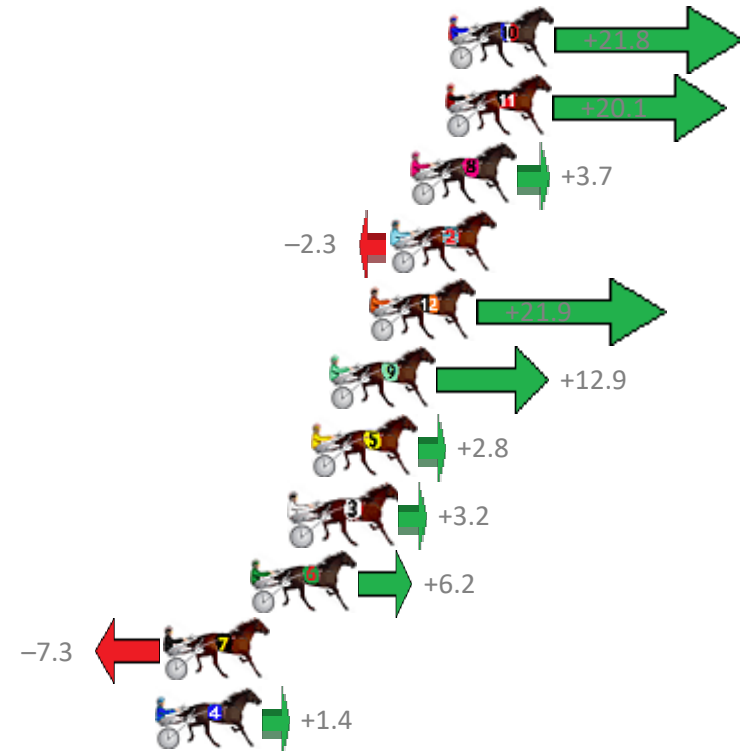

Albion Park Race 4 Distance 2138m

Saturday, 4 May 2019

Gross Time: 2:33.70 MileRate: 1:55.70 LeadTime: 37.50s First Qtr: 29.90s Second Qtr: 28.90s Third Qtr: 28.60s Fourth Qtr: 28.80s

NoHorse	Plc	Margin	Time	800Time (W)	400 Time (W)
10 THE SHADY ONE	1	0.0m	2:33.70	55.84s (1)	27.76s (2)
11 ROCK WITH SAM	2	0.1m	2:33.71	55.96s (2)	28.62s (2)
8 SIR JULIAN	3	1.5m	2:33.81	57.13s (0)	28.56s (0)
2 BELLS BEACH HOUSE	4	2.3m	2:33.87	57.57s (0)	28.97s (0)
12 LINCOLN ROAD	5	3.1m	2:33.92	55.83s (2)	28.46s (2)
9 SALOON PASSAGE	6	4.7m	2:34.04	56.47s (1)	27.99s (1)
5 LIVING AGAIN	7	5.4m	2:34.09	57.20s (1)	28.77s (1)
3 JERRYS JET	8	6.2m	2:34.15	57.17s (0)	28.58s (0)
6 HASHTAG	9	7.8m	2:34.26	56.96s (0)	28.37s (0)
7 SECRET JACK	10	11.3m	2:34.51	57.92s (1)	29.51s (1)
4 LUCIFERS LEGEND	11	11.6m	2:34.54	57.30s (1)	28.89s (1)

Finish Position and metres gained from 800m

Sectionals
Powered by

PJ Harness Analyser
Master harness racing with the power of sectionals
Owners, Trainers and Punters - Check out what's new at www.pjdata.com.au

The Racing Queensland Board (trading as Racing Queensland) and provider are not responsible for the completeness or accuracy of any of the information contained herein, and makes no representations about its suitability for any purpose.