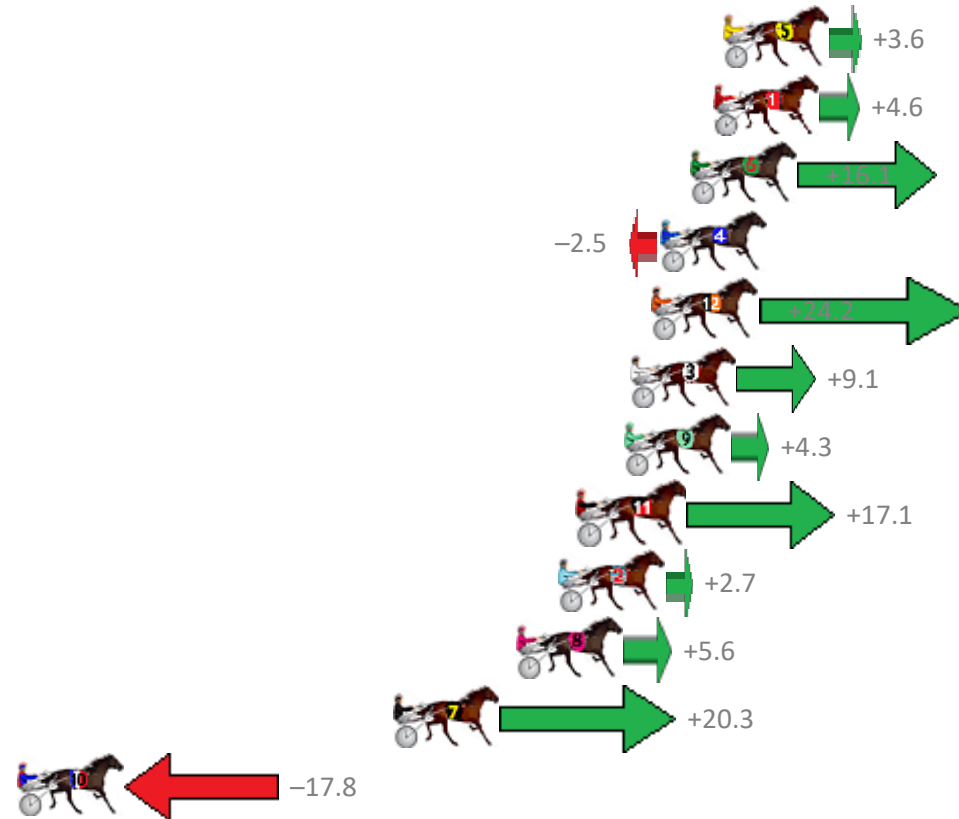

Albion Park Race 5 Distance 1660m

Saturday, 4 May 2019

Gross Time: 1:58.20 MileRate: 1:54.60 LeadTime: 3.30s First Qtr: 26.70s Second Qtr: 30.50s Third Qtr: 28.70s Fourth Qtr: 29.00s

NoHorse	Plc	Margin	Time	800Time (W)	400 Time (W)
5 GOTTA GOOD REASON	1	0.0m	1:58.20	57.44s (1)	28.93s (1)
1 OUR BONDI BEACH	2	0.4m	1:58.23	57.37s (0)	28.70s (0)
6 SKYFELLA CAM	3	1.3m	1:58.29	56.54s (1)	27.96s (1)
4 BIG BRUCE	4	2.5m	1:58.38	57.88s (0)	29.18s (0)
12 CLARRY	5	2.8m	1:58.40	55.95s (1)	27.67s (2)
3 DAWN MAGIC	6	3.7m	1:58.47	57.04s (1)	28.47s (1)
9 TASSINI	7	3.9m	1:58.48	57.39s (1)	28.79s (1)
11 GOLDEN YEAR	8	5.7m	1:58.61	56.47s (1)	27.93s (1)
2 RIVERLEIGH ROCKET	9	6.5m	1:58.67	57.51s (0)	28.83s (0)
8 MY ULTIMATE FELLA	10	8.2m	1:58.79	57.30s (0)	28.64s (0)
7 RUTHLESS ARMBRO	11	13.1m	1:59.15	56.24s (1)	28.05s (2)
10 UNASSUMING CHAMP	12	37.8m	2:00.94	58.98s (2)	30.57s (2)

Finish Position and metres gained from 800m

Sectionals
Powered by

PJ Harness Analyser
Master harness racing with the power of sectionals
Owners, Trainers and Punters - Check out what's new at www.pjdata.com.au

The Racing Queensland Board (trading as Racing Queensland) and provider are not responsible for the completeness or accuracy of any of the information contained herein, and makes no representations about its suitability for any purpose.