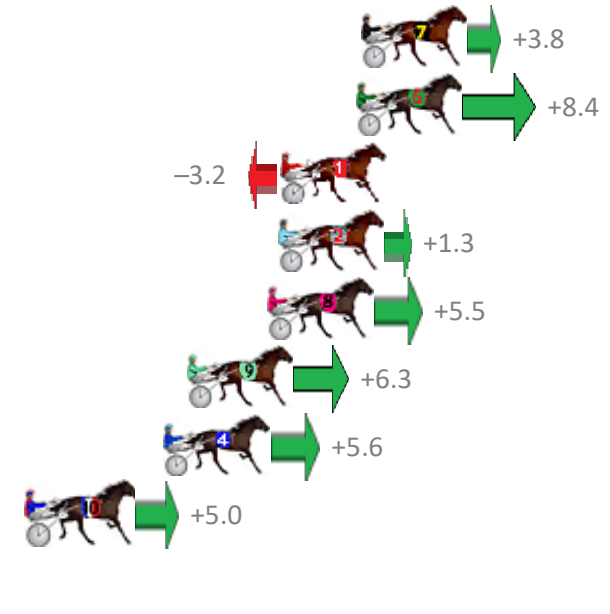

Albion Park Race 9 Distance 2138m

Saturday, 4 May 2019

Gross Time: 2:43.70 MileRate: 2:02.70 LeadTime: 41.90s First Qtr: 31.50s Second Qtr: 31.50s Third Qtr: 29.90s Fourth Qtr: 28.90s

NoHorse	Plc	Margin	Time	800Time (W)	400 Time (W)
7 MIRACLE RISING	1	0.0m	2:43.70	58.52s (1)	28.78s (1)
6 NORTHERN MUSCLE	2	0.2m	2:43.71	58.18s (1)	28.57s (2)
1 IVANOV	3	3.2m	2:43.93	59.04s (0)	29.13s (0)
2 JETER	4	3.3m	2:43.94	58.70s (0)	28.76s (0)
8 JUSTABITNOISY	5	3.7m	2:43.97	58.40s (0)	28.66s (1)
9 MAYBETOTHEMAX	6	6.9m	2:44.20	58.34s (1)	28.55s (2)
4 SOUTHERN ALPS	7	7.8m	2:44.26	58.39s (0)	28.61s (0)
10 MR MAYFLY	8	13.2m	2:44.65	58.43s (0)	28.58s (0)
5 REDRIVERDEBBA	9	26.4m	2:45.61	59.43s (1)	29.45s (1)

Finish Position and metres gained from 800m

Sectionals
Powered by

PJ Harness Analyser
Master harness racing with the power of sectionals
Owners, Trainers and Punters - Check out what's new at www.pjdata.com.au

The Racing Queensland Board (trading as Racing Queensland) and provider are not responsible for the completeness or accuracy of any of the information contained herein, and makes no representations about its suitability for any purpose.