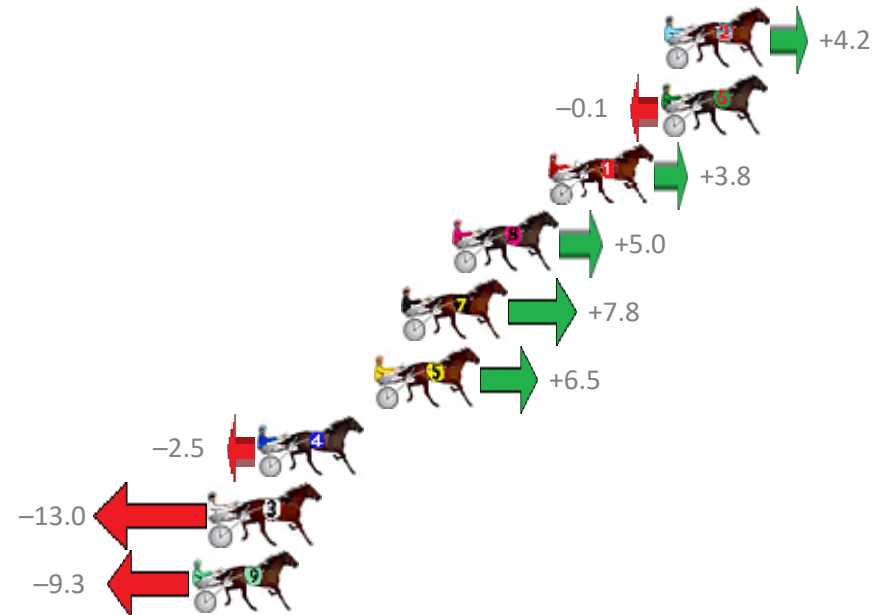

Albion Park Race 7 Distance 1660m

Saturday, 4 May 2019

Gross Time: 1:57.80 MileRate: 1:54.20 LeadTime: 3.50s First Qtr: 27.00s Second Qtr: 30.20s Third Qtr: 28.40s Fourth Qtr: 28.70s

NoHorse	Plc	Margin	Time	800Time (W)	400 Time (W)
2 INNOCENT CROCKER	1	0.0m	1:57.80	56.80s (0)	28.40s (0)
6 ANNIKA MAGIC	2	0.1m	1:57.81	57.11s (0)	28.71s (0)
1 DRIVE THE DREAM	3	4.6m	1:58.13	56.83s (0)	28.41s (0)
8 FARRAHFOWLER	4	8.4m	1:58.40	56.74s (0)	28.36s (0)
7 RED CHARMER	5	10.4m	1:58.55	56.54s (1)	27.98s (1)
5 LURAH	6	11.5m	1:58.63	56.64s (0)	28.23s (0)
4 IMA GRUMPY POSSUM	7	16.1m	1:58.96	57.28s (1)	28.72s (2)
3 STUDLEIGH KRISTEN	8	18.0m	1:59.09	58.03s (1)	29.46s (1)
9 GOODTIME STRIDE	9	18.7m	1:59.14	57.76s (1)	29.25s (2)

Finish Position and metres gained from 800m

Sectionals
Powered by

PJ Harness Analyser
Master harness racing with the power of sectionals
Owners, Trainers and Punters - Check out what's new at www.pjdata.com.au

The Racing Queensland Board (trading as Racing Queensland) and provider are not responsible for the completeness or accuracy of any of the information contained herein, and makes no representations about its suitability for any purpose.