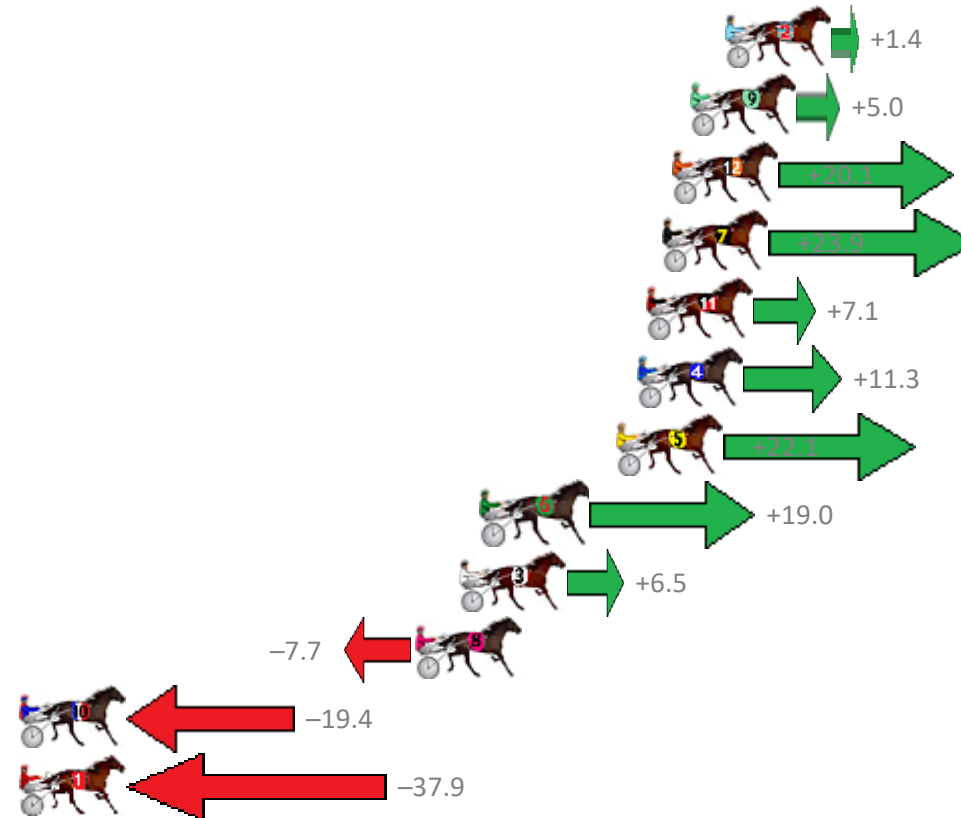

Albion Park Race 1 Distance 1660m

Saturday, 4 May 2019

Gross Time: 1:58.10 MileRate: 1:54.50 LeadTime: 3.30s First Qtr: 27.30s Second Qtr: 29.00s Third Qtr: 28.90s Fourth Qtr: 29.60s

NoHorse	Plc	Margin	Time	800Time (W)	400 Time (W)
2 DIVAS DELIGHT	1	0.0m	1:58.10	58.40s (1)	29.60s (1)
9 FIOKI	2	1.4m	1:58.20	58.13s (1)	29.35s (1)
12 CASINO TOMMY	3	2.1m	1:58.26	57.03s (2)	28.90s (2)
7 KETUT	4	2.5m	1:58.28	56.75s (2)	28.62s (2)
11 COMPLY OR DIE	5	3.1m	1:58.33	57.98s (0)	29.16s (1)
4 WATTLEBANK FLYER	6	3.5m	1:58.36	57.67s (0)	28.94s (0)
5 TOP TRIO	7	4.3m	1:58.42	56.88s (0)	28.65s (0)
6 IM FREE FALLING	8	9.6m	1:58.81	57.11s (1)	28.79s (2)
3 OUR MELS DREAM	9	10.5m	1:58.88	58.02s (2)	29.87s (2)
8 MONIVAE	10	12.3m	1:59.01	59.06s (0)	29.95s (0)
10 LOTS MORE ART	11	31.6m	2:00.44	59.92s (1)	30.80s (1)
1 LIUKIN	12	37.9m	2:00.90	61.27s (0)	32.17s (0)

Finish Position and metres gained from 800m

Sectionals
Powered by

PJ Harness Analyser
Master harness racing with the power of sectionals
Owners, Trainers and Punters - Check out what's new at www.pjdata.com.au

The Racing Queensland Board (trading as Racing Queensland) and provider are not responsible for the completeness or accuracy of any of the information contained herein, and makes no representations about its suitability for any purpose.