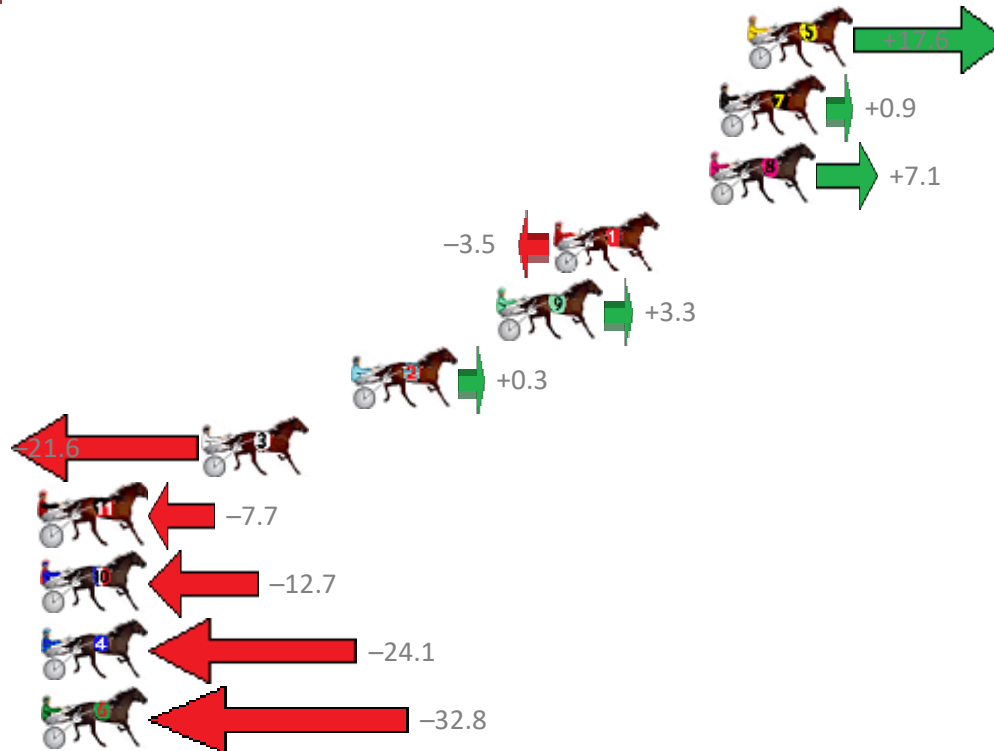

Albion Park Race 6 Distance 2138m

Saturday, 4 May 2019

Gross Time: 2:33.70 MileRate: 1:55.70 LeadTime: 37.70s First Qtr: 30.80s Second Qtr: 29.00s Third Qtr: 27.70s Fourth Qtr: 28.50s

NoHorse	Plc	Margin	Time	800Time (W)	400 Time (W)
5 DAYS END	1	0.0m	2:33.70	54.96s (0)	27.33s (0)
7 TULHURST ACE	2	1.1m	2:33.78	56.14s (1)	28.51s (1)
8 IDEAL WARRIOR	3	1.5m	2:33.81	55.70s (0)	27.91s (0)
1 PROFICIENT	4	7.7m	2:34.25	56.45s (0)	28.68s (0)
9 BETTOR THAN BEST	5	9.9m	2:34.41	55.97s (0)	28.15s (1)
2 SPEEDIE MCARDLE	6	15.7m	2:34.82	56.18s (1)	27.65s (1)
3 SOMEMONDOSOMEW	7	21.6m	2:35.24	57.72s (0)	30.04s (0)
11 LEXUS ON THE BEACH	8	33.1m	2:36.06	56.74s (1)	28.92s (2)
10 POLISHED ROCKS	9	33.3m	2:36.07	57.09s (1)	29.45s (2)
4 BATTLE BORN	10	35.1m	2:36.20	57.89s (1)	30.03s (2)
6 CASINO GRIN	11	39.4m	2:36.51	58.50s (1)	30.55s (1)

Finish Position and metres gained from 800m

Sectionals
Powered by

PJ Harness Analyser
Master harness racing with the power of sectionals
Owners, Trainers and Punters - Check out what's new at www.pjdata.com.au

The Racing Queensland Board (trading as Racing Queensland) and provider are not responsible for the completeness or accuracy of any of the information contained herein, and makes no representations about its suitability for any purpose.