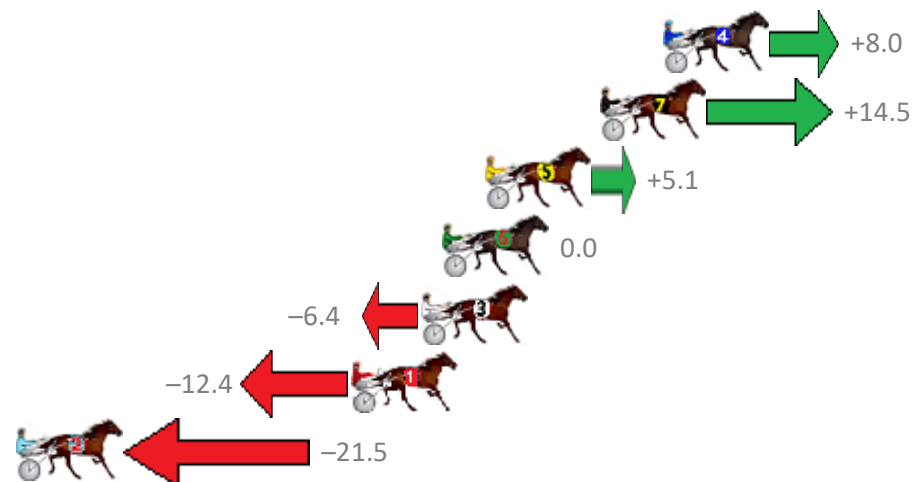

Albion Park Race 3 Distance 2138m

Tuesday, 21 May 2019

Gross Time: 2:33.00 MileRate: 1:55.10 LeadTime: 38.00s First Qtr: 29.10s Second Qtr: 29.50s Third Qtr: 28.10s Fourth Qtr: 28.30s

No Horse	Plc	Margin	Time	800Time (W)	400 Time (W)
4 MUCH BETTOR	1	0.0m	2:33.00	55.84s (1)	27.92s (1)
7 SOMWHEREOVARAINB	2	2.5m	2:33.18	55.38s (1)	27.39s (1)
5 NEWPORT DREAMZ	3	7.1m	2:33.50	56.04s (1)	28.14s (1)
6 BUMPER	4	8.8m	2:33.62	56.40s (0)	28.31s (0)
3 COOL SCOOTER	5	9.6m	2:33.68	56.85s (1)	28.94s (1)
1 IM NORMA JEAN	6	12.4m	2:33.88	57.27s (0)	29.18s (0)
2 ROYAL LINCOLN	7	25.7m	2:34.82	57.92s (0)	29.82s (0)

Finish Position and metres gained from 800m

Sectionals
Powered by

PJ Harness Analyser
Master harness racing with the power of sectionals
Owners, Trainers and Punters - Check out what's new at www.pjdata.com.au

The Racing Queensland Board (trading as Racing Queensland) and provider are not responsible for the completeness or accuracy of any of the information contained herein, and makes no representations about its suitability for any purpose.