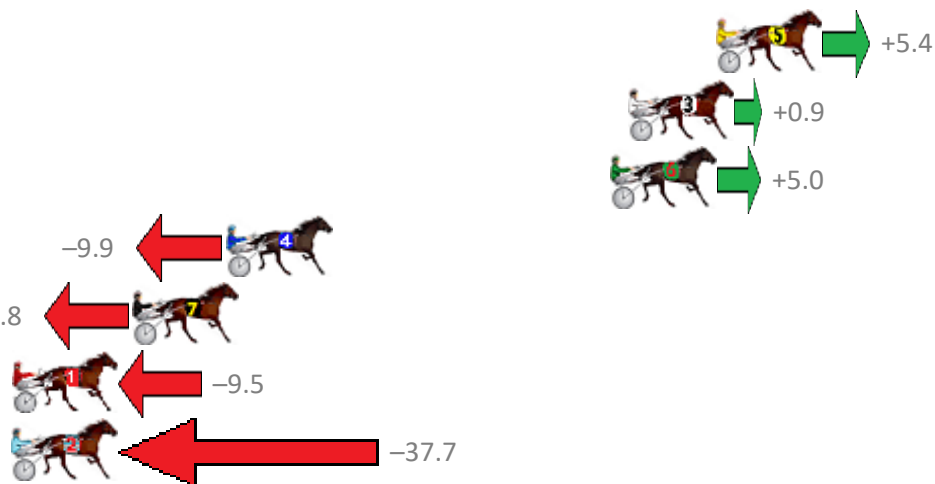

Albion Park Race 1 Distance 1660m

Tuesday, 21 May 2019

Gross Time: 1:58.80 MileRate: 1:55.10 LeadTime: 3.60s First Qtr: 28.60s Second Qtr: 29.90s Third Qtr: 28.60s Fourth Qtr: 28.10s

No Horse	Plc	Margin	Time	800Time (W)	400 Time (W)
5 ETERNAL PROMISE	1	0.0m	1:58.80	56.32s (0)	27.72s (0)
3 GINGER MICKY	2	3.5m	1:59.05	56.64s (1)	28.22s (1)
6 THE MONEY BALL	3	4.2m	1:59.10	56.35s (1)	27.92s (1)
4 TACTFILLY MAGIC	4	19.5m	2:00.17	57.40s (0)	28.73s (0)
7 STUDLEIGH SONNY	5	23.2m	2:00.43	57.39s (0)	28.96s (1)
1 DREAM REACTION	6	33.5m	2:01.15	57.37s (0)	29.20s (0)
2 MINTED MONTANA	7	37.7m	2:01.45	59.37s (0)	30.75s (0)

Finish Position and metres gained from 800m

Sectionals
Powered by

PJ Harness Analyser
Master harness racing with the power of sectionals
Owners, Trainers and Punters - Check out what's new at www.pjdata.com.au

The Racing Queensland Board (trading as Racing Queensland) and provider are not responsible for the completeness or accuracy of any of the information contained herein, and makes no representations about its suitability for any purpose.