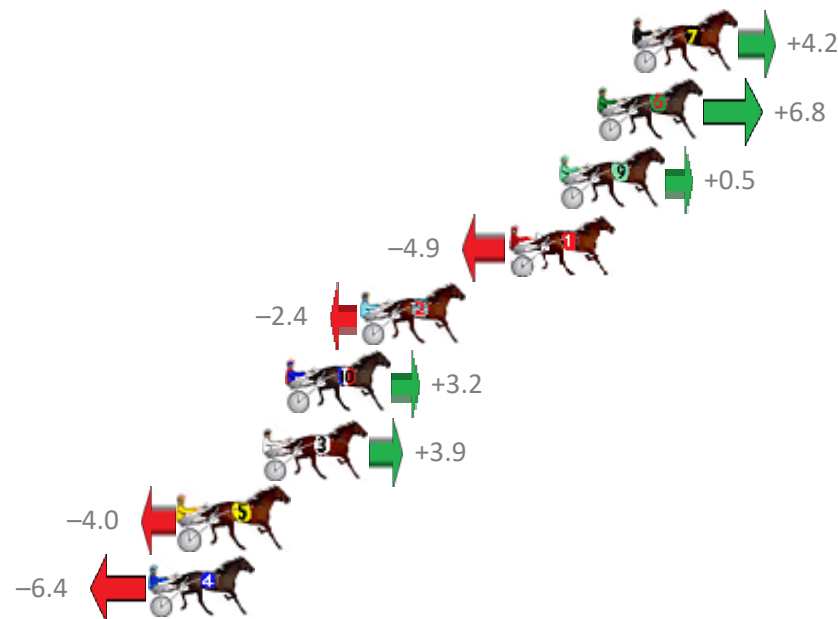

Albion Park Race 5 Distance 2647m

Tuesday, 21 May 2019

Gross Time: 3:23.50 MileRate: 2:03.20 LeadTime: 83.50s First Qtr: 29.80s Second Qtr: 31.30s Third Qtr: 29.20s Fourth Qtr: 29.70s

No Horse	Plc	Margin	Time	800Time (W)	400 Time (W)
7 SOUTHERN ALPS	1	0.0m	3:23.50	58.59s (0)	29.36s (0)
6 MELPARK MAGIC	2	1.4m	3:23.60	58.40s (1)	29.36s (1)
9 MATATOKI	3	2.9m	3:23.72	58.86s (1)	29.92s (1)
1 ASTRAL RULER	4	4.9m	3:23.86	59.26s (0)	30.06s (0)
2 LANSBURY	5	10.8m	3:24.30	59.08s (0)	29.73s (0)
10 NORTHERN MUSCLE	6	13.8m	3:24.52	58.66s (1)	30.25s (2)
3 JEDDY R YA READY	7	14.7m	3:24.59	58.61s (0)	29.99s (2)
5 JUSTABILIKEMUM	8	18.0m	3:24.84	59.19s (0)	29.80s (0)
4 EL SWAVO	9	19.2m	3:24.93	59.37s (1)	30.19s (1)

Finish Position and metres gained from 800m

Sectionals
Powered by

PJ Harness Analyser
Master harness racing with the power of sectionals
Owners, Trainers and Punters - Check out what's new at www.pjdata.com.au

The Racing Queensland Board (trading as Racing Queensland) and provider are not responsible for the completeness or accuracy of any of the information contained herein, and makes no representations about its suitability for any purpose.