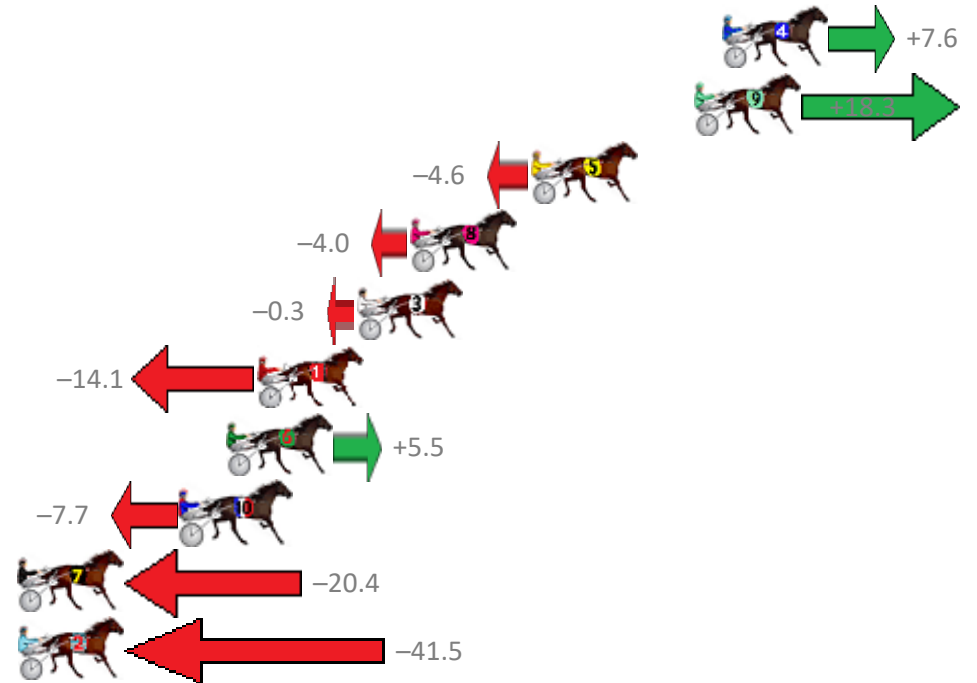

Albion Park Race 4 Distance 1660m

Tuesday, 21 May 2019

Gross Time: 2:02.10 MileRate: 1:58.40 LeadTime: 3.40s First Qtr: 29.10s Second Qtr: 31.40s Third Qtr: 29.40s Fourth Qtr: 28.80s

No Horse	Plc	Margin	Time	800Time (W)	400 Time (W)
4 SUGARKANE	1	0.0m	2:02.10	57.65s (1)	28.53s (2)
9 ANOTHER STATEMENT	2	1.1m	2:02.18	56.87s (1)	27.76s (1)
5 BROKEN ARK	3	7.6m	2:02.65	58.53s (1)	29.25s (1)
8 FEEL THE THUNDER	4	12.4m	2:02.99	58.49s (0)	29.07s (0)
3 FAIREACHDAINN	5	14.5m	2:03.14	58.22s (1)	29.18s (1)
1 IL MAXIMUS	6	18.5m	2:03.43	59.23s (0)	29.82s (0)
6 HOLLIE	7	19.7m	2:03.52	57.80s (1)	29.48s (2)
10 BRONSKI MACARENA	8	21.5m	2:03.65	58.76s (0)	29.44s (0)
7 MISTER ARTIKULATE	9	39.6m	2:04.95	59.68s (0)	30.43s (0)
2 SIR BULSKI	10	41.5m	2:05.09	61.22s (0)	31.79s (0)

Finish Position and metres gained from 800m

Sectionals
Powered by

PJ Harness Analyser
Master harness racing with the power of sectionals
Owners, Trainers and Punters - Check out what's new at www.pjdata.com.au

The Racing Queensland Board (trading as Racing Queensland) and provider are not responsible for the completeness or accuracy of any of the information contained herein, and makes no representations about its suitability for any purpose.