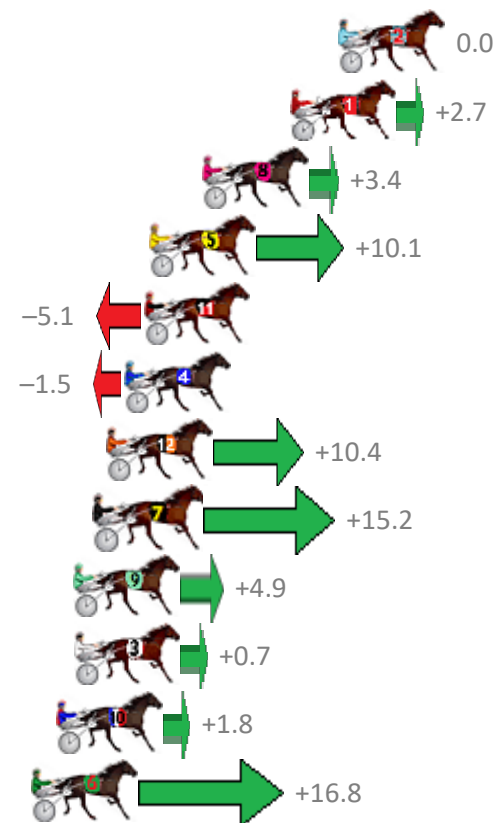

Albion Park Race 7 Distance 2138m

Tuesday, 21 May 2019

Gross Time: 2:34.80 MileRate: 1:56.50 LeadTime: 38.20s First Qtr: 30.30s Second Qtr: 30.00s Third Qtr: 28.50s Fourth Qtr: 27.80s

No Horse	Plc	Margin	Time	800Time (W)	400 Time (W)
2 PINUP BOY	1	0.0m	2:34.80	56.30s (0)	27.80s (0)
1 HEZ ALL COURAGE	2	1.9m	2:34.93	56.11s (0)	27.61s (0)
8 TENNYSON BROMAC	3	5.4m	2:35.18	56.06s (0)	27.55s (0)
5 MAJORDOIT	4	7.5m	2:35.32	55.59s (0)	27.38s (0)
11 STUDLEIGH KRISTEN	5	7.7m	2:35.34	56.66s (1)	28.24s (1)
4 COMIGAL	6	8.5m	2:35.39	56.41s (1)	27.99s (1)
12 ONE WISE MAN	7	9.2m	2:35.44	55.57s (1)	27.23s (2)
7 ROCKNROLL EMMA	8	9.6m	2:35.47	55.23s (1)	26.94s (2)
9 SPRING CAMPAIGN	9	10.5m	2:35.53	55.96s (1)	27.64s (2)
3 GOD SAKE	10	10.5m	2:35.53	56.25s (1)	27.88s (2)
10 SUBTLE DELIGHT	11	11.2m	2:35.58	56.17s (0)	27.88s (1)
6 CLARRY	12	12.2m	2:35.65	55.12s (1)	27.62s (1)

Finish Position and metres gained from 800m

Sectionals
Powered by

PJ Harness Analyser
Master harness racing with the power of sectionals
Owners, Trainers and Punters - Check out what's new at www.pjdata.com.au

The Racing Queensland Board (trading as Racing Queensland) and provider are not responsible for the completeness or accuracy of any of the information contained herein, and makes no representations about its suitability for any purpose.