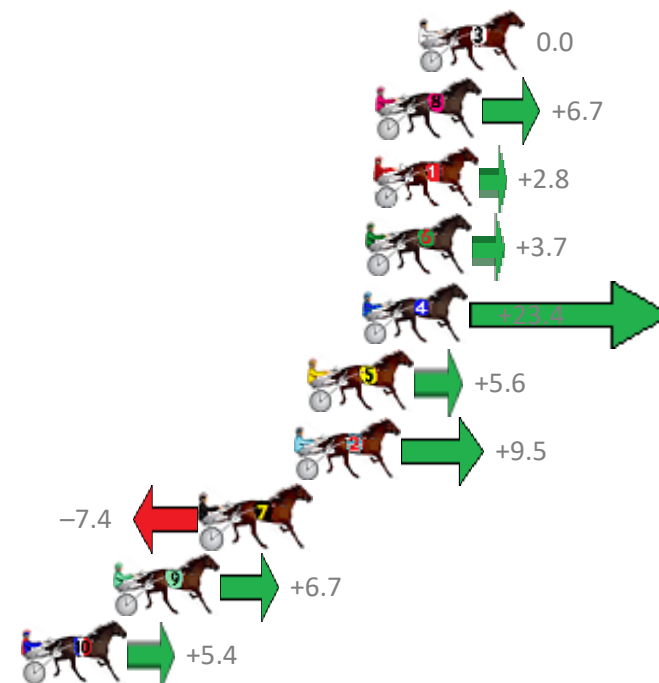

Albion Park Race 6 Distance 2138m

Tuesday, 21 May 2019

Gross Time: 2:35.70 MileRate: 1:57.20 LeadTime: 38.50s First Qtr: 30.20s Second Qtr: 30.00s Third Qtr: 28.10s Fourth Qtr: 28.90s

No Horse	Plc	Margin	Time	800Time (W)	400 Time (W)
3 BANGKOK BRAVADO	1	0.0m	2:35.70	57.00s (0)	28.90s (0)
8 CARDLESFROMHEAVEN	2	1.7m	2:35.82	56.52s (0)	28.31s (0)
1 TORQUE FEELS GOOD	3	1.8m	2:35.83	56.80s (0)	28.63s (0)
6 HIPSTAR	4	2.1m	2:35.85	56.74s (1)	28.62s (1)
4 ALI DOWNUNDER	5	2.2m	2:35.86	55.33s (0)	27.98s (2)
5 REGULUS	6	4.4m	2:36.02	56.60s (1)	28.44s (1)
2 SAINT KILDA BEACH	7	4.9m	2:36.05	56.32s (1)	29.02s (2)
7 ESCALERA	8	8.6m	2:36.32	57.53s (1)	29.41s (1)
9 WHERE'S THE SPIRIT	9	12.1m	2:36.57	56.52s (1)	29.02s (2)
10 DATTITUDE	10	15.8m	2:36.84	56.62s (0)	28.97s (0)

Finish Position and metres gained from 800m

Sectionals
Powered by

PJ Harness Analyser
Master harness racing with the power of sectionals
Owners, Trainers and Punters - Check out what's new at www.pjdata.com.au

The Racing Queensland Board (trading as Racing Queensland) and provider are not responsible for the completeness or accuracy of any of the information contained herein, and makes no representations about its suitability for any purpose.