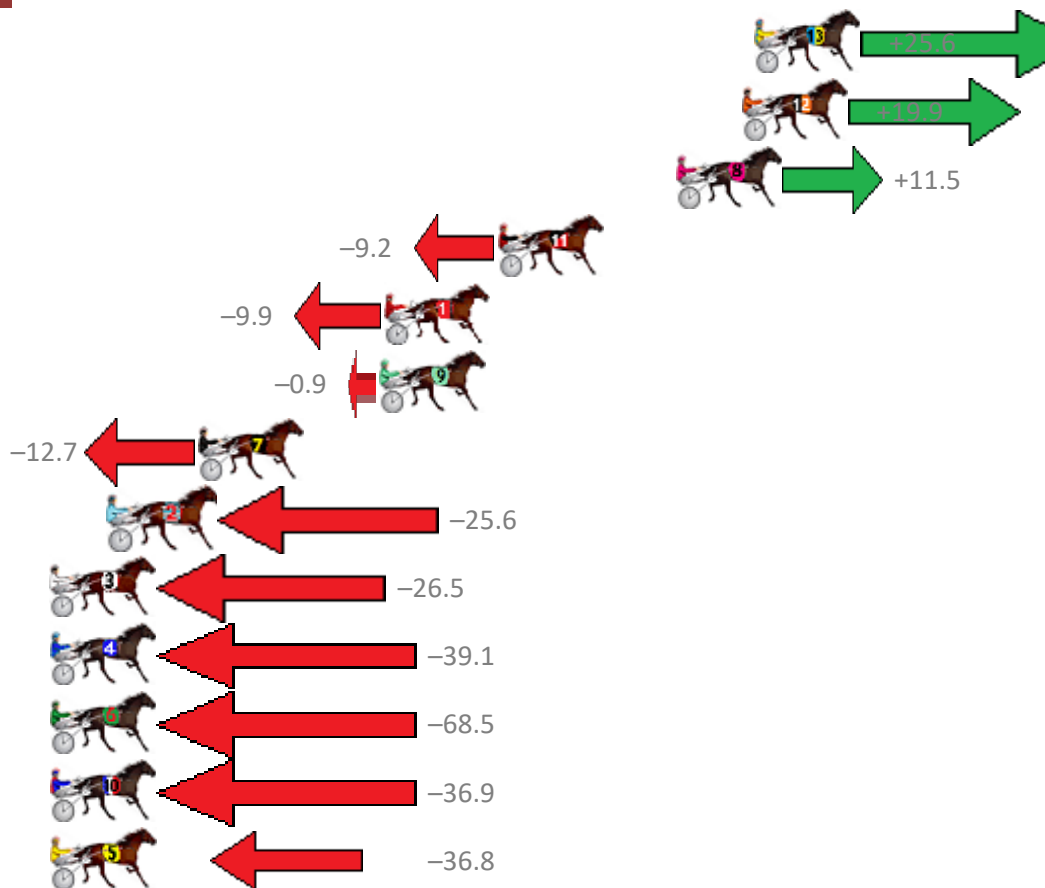

Albion Park Race 2 Distance 2138m

Tuesday, 21 May 2019

Gross Time: 2:42.40 MileRate: 2:01.10 LeadTime: 42.30s First Qtr: 29.80s Second Qtr: 30.90s Third Qtr: 29.40s Fourth Qtr: 30.00s

No Horse	Plc	Margin	Time	800Time (W)	400 Time (W)
13 GARLAND GREENE	1	0.0m	2:42.40	57.50s (1)	28.38s (1)
12 MAJESTIC SIMON	2	0.5m	2:42.44	57.92s (1)	29.65s (1)
8 MISTER OZ	3	3.1m	2:42.63	58.55s (1)	30.23s (1)
11 GREG THE GREAT	4	10.2m	2:43.16	60.08s (1)	30.74s (0)
1 HAVANA MAGIC	5	14.7m	2:43.50	60.14s (0)	30.31s (0)
9 SOMEDASH	6	14.9m	2:43.52	59.47s (0)	29.68s (0)
7 GO AHEAD MAKEMYDA	7	22.1m	2:44.06	60.34s (0)	30.50s (1)
2 SMOKEY NOVA	8	25.6m	2:44.32	61.30s (0)	31.47s (0)
3 MAJESTIC WHIZ	9	37.3m	2:45.20	61.37s (1)	31.39s (2)
4 MYRTLE BEACH	10	57.9m	2:46.74	62.30s (0)	32.33s (0)
6 NO TRANSACTIONS	11	74.1m	2:47.96	64.49s (1)	34.76s (1)
10 ARNOLD	12	91.9m	2:49.29	62.14s (0)	32.02s (0)
5 DOWN UNDER RORS	13	101.8m	2:50.03	62.13s (0)	32.01s (0)

Finish Position and metres gained from 800m

Sectionals
Powered by

PJ Harness Analyser
Master harness racing with the power of sectionals
Owners, Trainers and Punters - Check out what's new at www.pjdata.com.au

The Racing Queensland Board (trading as Racing Queensland) and provider are not responsible for the completeness or accuracy of any of the information contained herein, and makes no representations about its suitability for any purpose.