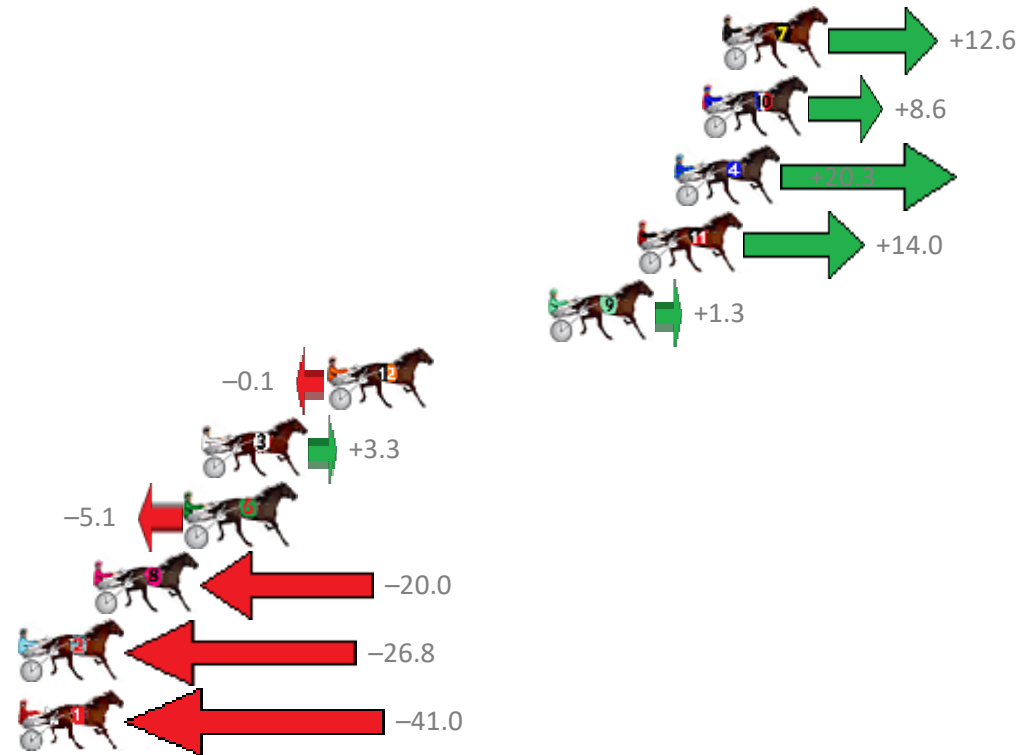

Albion Park Race 8 Distance 1660m

Tuesday, 21 May 2019

Gross Time: 1:56.80 MileRate: 1:53.30 LeadTime: 3.40s First Qtr: 26.60s Second Qtr: 28.00s Third Qtr: 29.50s Fourth Qtr: 29.30s

No Horse	Plc	Margin	Time	800Time (W)	400 Time (W)
7 MONIVAE	1	0.0m	1:56.80	57.87s (1)	28.95s (2)
10 IDEAL WARRIOR	2	0.8m	1:56.86	58.17s (0)	28.67s (1)
4 SPORTS BOUNTY	3	1.9m	1:56.94	57.31s (1)	28.72s (2)
11 LEXUS ON THE BEACH	4	3.4m	1:57.05	57.77s (1)	29.14s (3)
9 IMTHE GOLDEN CHILD	5	6.9m	1:57.31	58.70s (1)	29.81s (2)
12 CHAPTER ONE	6	15.7m	1:57.95	58.81s (0)	29.42s (0)
3 LIKEALLOFUS	7	20.7m	1:58.32	58.56s (0)	29.70s (0)
6 POLISHED ROCKS	8	21.3m	1:58.36	59.17s (2)	29.66s (2)
8 WEEDONS EXPRESS	9	25.0m	1:58.63	60.27s (0)	30.63s (0)
2 CRACKA STRIDE	10	30.8m	1:59.06	60.77s (1)	31.26s (1)
1 ANOTHER BROADWAY	11	41.0m	1:59.80	61.81s (0)	32.13s (0)

Finish Position and metres gained from 800m

Sectionals
Powered by

PJ Harness Analyser
Master harness racing with the power of sectionals
Owners, Trainers and Punters - Check out what's new at www.pjdata.com.au

The Racing Queensland Board (trading as Racing Queensland) and provider are not responsible for the completeness or accuracy of any of the information contained herein, and makes no representations about its suitability for any purpose.