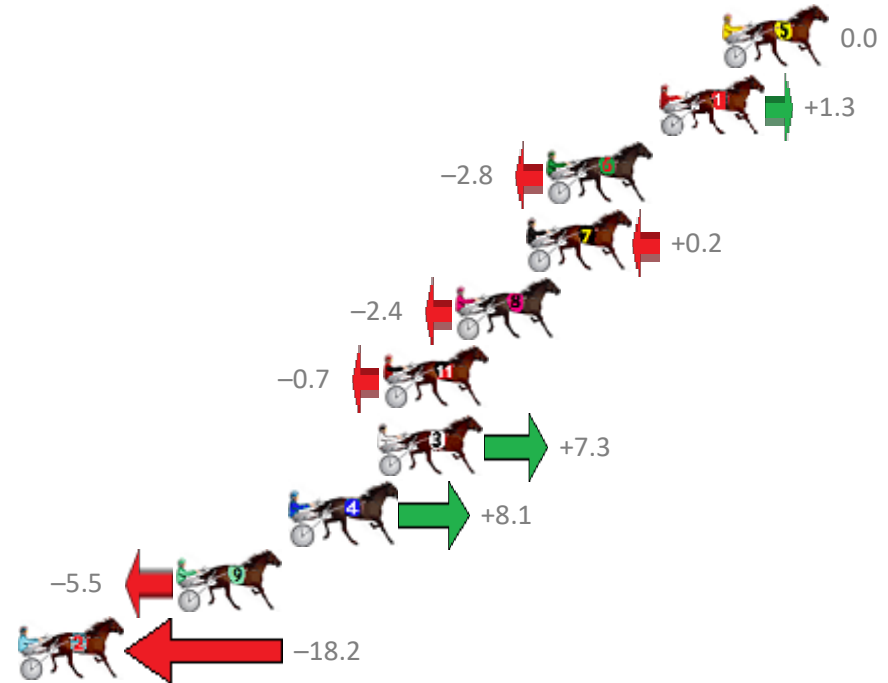

Albion Park Race 9 Distance 1660m

Tuesday, 21 May 2019

Gross Time: 1:59.30 MileRate: 1:55.70 LeadTime: 3.40s First Qtr: 27.80s Second Qtr: 31.30s Third Qtr: 29.40s Fourth Qtr: 27.40s

No Horse	Plc	Margin	Time	800Time (W)	400 Time (W)
5 JUST DEAL IT	1	0.0m	1:59.30	56.80s (0)	27.40s (0)
1 LAUGHING EMOJI	2	2.5m	1:59.47	56.71s (0)	27.28s (0)
6 HAPPY FEELINGS	3	7.0m	1:59.78	57.00s (1)	27.67s (1)
7 ANNAS BEST	4	7.8m	1:59.83	56.79s (1)	27.45s (1)
8 TAYLAH STUDLEIGH	5	10.6m	2:00.03	56.97s (0)	27.52s (0)
11 JUST ROKIN	6	13.5m	2:00.22	56.85s (0)	27.42s (0)
3 ZED CODE	7	13.7m	2:00.24	56.28s (1)	27.16s (1)
4 JUSTALITTLE TORQUE	8	17.1m	2:00.47	56.22s (1)	27.13s (2)
9 ELMAUR JOY	9	21.7m	2:00.79	57.19s (1)	28.02s (2)
2 LURAH	10	30.0m	2:01.36	58.09s (1)	28.88s (2)

Finish Position and metres gained from 800m

Sectionals
Powered by

PJ Harness Analyser
Master harness racing with the power of sectionals
Owners, Trainers and Punters - Check out what's new at www.pjdata.com.au

The Racing Queensland Board (trading as Racing Queensland) and provider are not responsible for the completeness or accuracy of any of the information contained herein, and makes no representations about its suitability for any purpose.