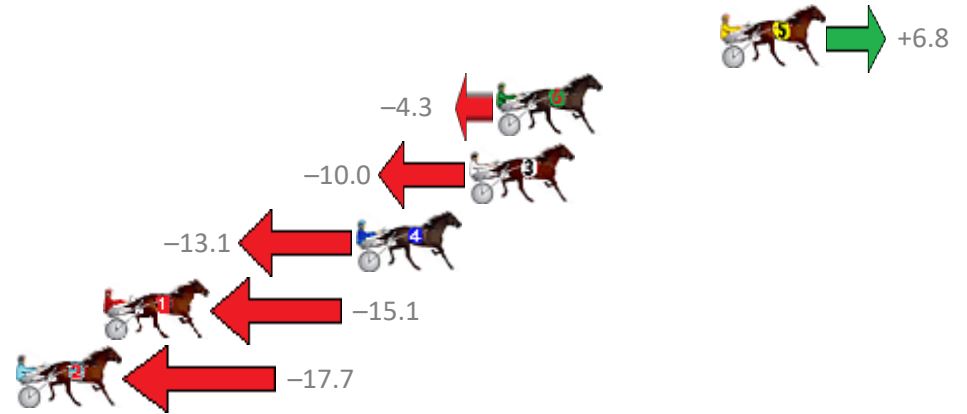

Redcliffe Race 8 Distance 1780m

Wednesday, 22 May 2019

Gross Time: 2:13.90 MileRate: 2:01.10 LeadTime: 11.90s First Qtr: 29.90s Second Qtr: 32.10s Third Qtr: 29.90s Fourth Qtr: 30.10s

No Horse	Plc	Margin	Time	800Time (W)	400 Time (W)
5 SIGNOR JUJON	1	0.0m	2:13.90	59.49s (1)	29.50s (1)
6 TIC TACT	2	8.9m	2:14.57	60.32s (0)	30.41s (0)
3 TALENT IN SPADES	3	10.0m	2:14.65	60.75s (0)	30.85s (0)
4 THATS FUNNY	4	14.5m	2:14.99	60.98s (1)	30.95s (1)
1 HURRIKANE SPECIAL	5	24.5m	2:15.74	61.13s (0)	30.80s (0)
2 JULIA AUGUSTUS	6	29.9m	2:16.15	61.33s (1)	31.36s (1)

Finish Position and metres gained from 800m

Sectionals
Powered by

PJ Harness Analyser
Master harness racing with the power of sectionals
Owners, Trainers and Punters - Check out what's new at www.pjdata.com.au

The Racing Queensland Board (trading as Racing Queensland) and provider are not responsible for the completeness or accuracy of any of the information contained herein, and makes no representations about its suitability for any purpose.