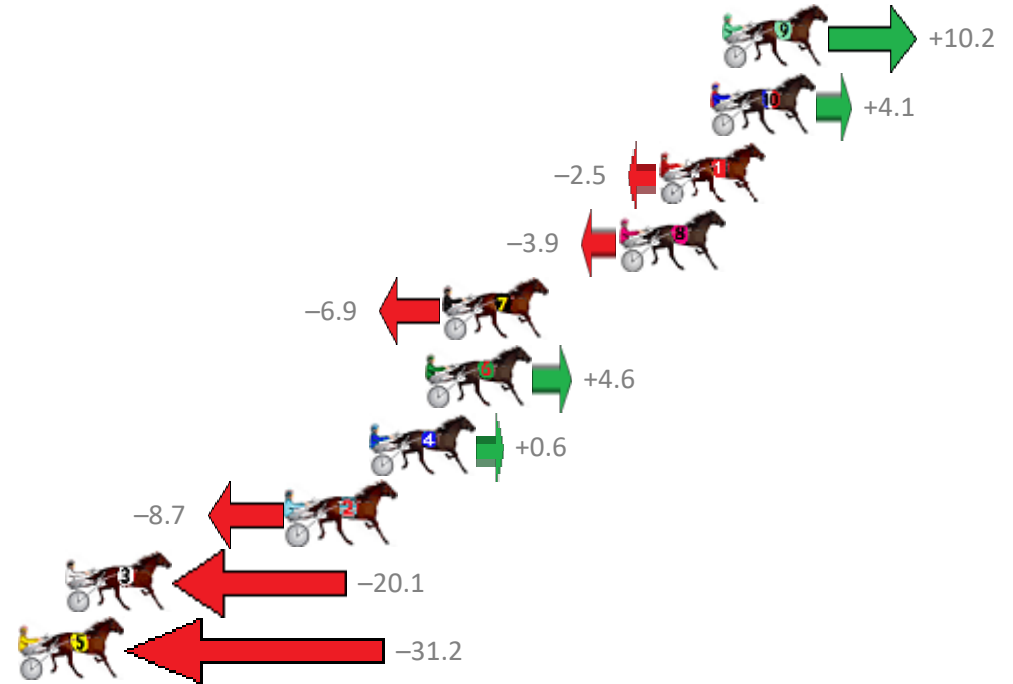

Redcliffe Race 1 Distance 1780m

Wednesday, 22 May 2019

Gross Time: 2:08.50 MileRate: 1:56.20 LeadTime: 11.40s First Qtr: 28.90s Second Qtr: 29.90s Third Qtr: 28.70s Fourth Qtr: 29.60s

No Horse	Plc	Margin	Time	800Time (W)	400 Time (W)
9 IMA TOP TYCOON	1	0.0m	2:08.50	57.56s (1)	28.89s (2)
10 COREY WILLIAM	2	0.5m	2:08.54	58.00s (2)	29.27s (2)
1 MISS PATRIOT	3	2.5m	2:08.68	58.48s (0)	29.78s (0)
8 OYSTER STRIDE	4	4.1m	2:08.80	58.58s (2)	29.71s (1)
7 STEVIE DEE	5	11.1m	2:09.32	58.80s (0)	30.08s (0)
6 SON OF MARA	6	11.8m	2:09.37	57.96s (1)	29.30s (2)
4 WILLS	7	14.0m	2:09.54	58.26s (0)	29.53s (0)
2 COLOMBIAN GOLD	8	17.3m	2:09.78	58.93s (0)	30.18s (0)
3 FRENCH GLOBE	9	26.1m	2:10.43	59.76s (1)	30.45s (1)
5 JUSTARUMOUR	10	33.0m	2:10.94	60.57s (1)	31.33s (1)

Finish Position and metres gained from 800m

Sectionals
Powered by

PJ Harness Analyser
Master harness racing with the power of sectionals
Owners, Trainers and Punters - Check out what's new at www.pjdata.com.au

The Racing Queensland Board (trading as Racing Queensland) and provider are not responsible for the completeness or accuracy of any of the information contained herein, and makes no representations about its suitability for any purpose.