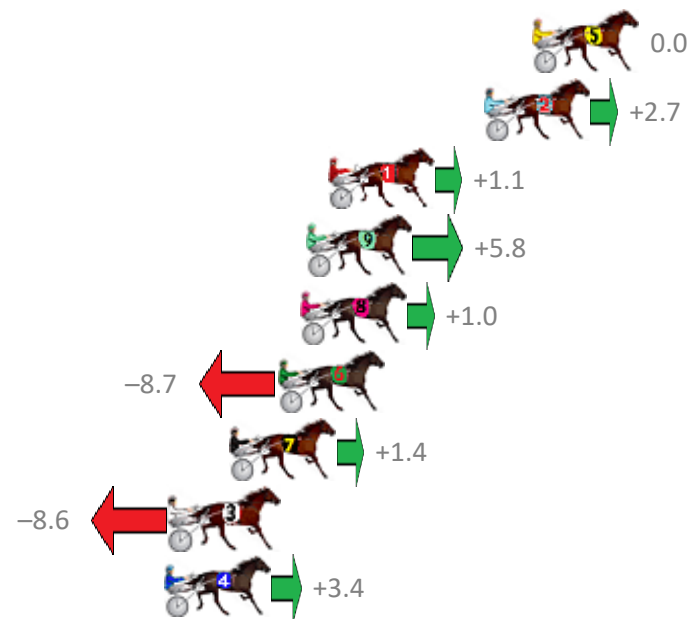

Redcliffe Race 6 Distance 2280m

Wednesday, 22 May 2019

Gross Time: 2:51.50 MileRate: 2:01.10 LeadTime: 50.90s First Qtr: 30.80s Second Qtr: 30.80s Third Qtr: 29.50s Fourth Qtr: 29.50s

No Horse	Plc	Margin	Time	800Time (W)	400 Time (W)
5 ARK PATROL	1	0.0m	2:51.50	59.00s (0)	29.50s (0)
2 DOOLITTLE DANDY	2	1.9m	2:51.64	58.80s (0)	29.26s (0)
1 BERTILS DELIGHT	3	8.1m	2:52.10	58.92s (0)	29.37s (0)
9 BUKTHSYSTEM	4	9.0m	2:52.16	58.57s (1)	29.31s (2)
8 BETTING BARON	5	9.2m	2:52.18	58.93s (1)	29.66s (2)
6 GOALKICKER	6	10.1m	2:52.24	59.64s (1)	30.04s (1)
7 MEGIDDO	7	12.0m	2:52.38	58.90s (0)	29.43s (1)
3 ITZ SPORTZ TORQUE	8	14.4m	2:52.56	59.63s (1)	30.02s (1)
4 TAFFY BOY	9	14.6m	2:52.58	58.75s (0)	29.10s (0)

Finish Position and metres gained from 800m

Sectionals
Powered by

PJ Harness Analyser
Master harness racing with the power of sectionals
Owners, Trainers and Punters - Check out what's new at www.pjdata.com.au

The Racing Queensland Board (trading as Racing Queensland) and provider are not responsible for the completeness or accuracy of any of the information contained herein, and makes no representations about its suitability for any purpose.