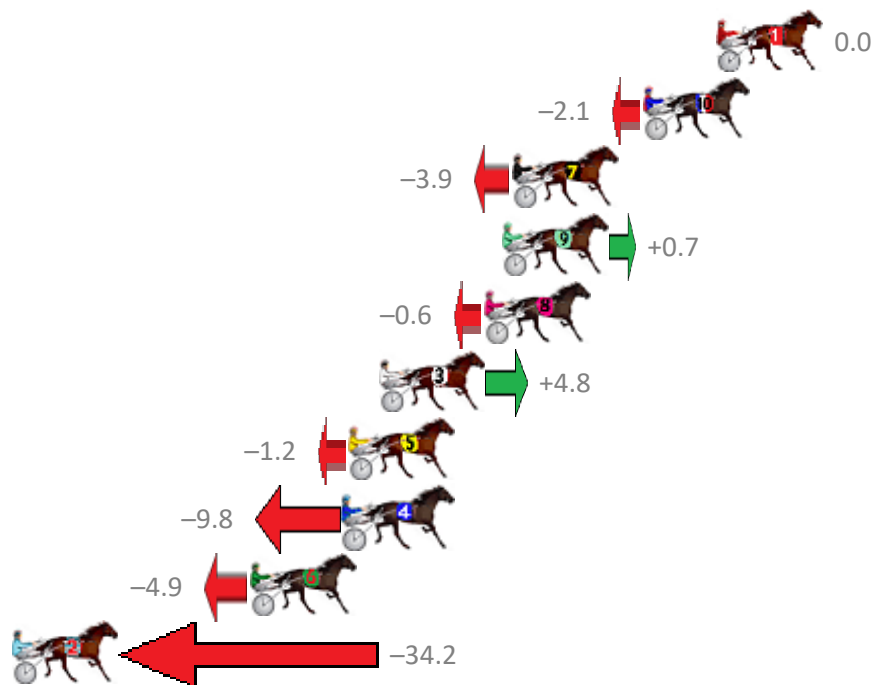

Redcliffe Race 2 Distance 1780m

Wednesday, 22 May 2019

Gross Time: 2:12.60 MileRate: 1:59.90 LeadTime: 11.70s First Qtr: 31.40s Second Qtr: 31.90s Third Qtr: 29.30s Fourth Qtr: 28.30s

No Horse	Plc	Margin	Time	800Time (W)	400 Time (W)
1 ULTIMATE AD	1	0.0m	2:12.60	57.60s (0)	28.30s (0)
10 TRAIN WRECK	2	2.9m	2:12.81	57.75s (1)	28.51s (1)
7 VANTO HANOVER	3	8.1m	2:13.17	57.88s (0)	28.49s (0)
9 JANIES GOT A GUN	4	8.5m	2:13.20	57.55s (1)	28.65s (2)
8 TOPNOTCH MACH	5	9.2m	2:13.25	57.64s (0)	28.24s (0)
3 JUST TOMMY	6	13.4m	2:13.55	57.25s (0)	27.83s (0)
5 BURNING AMBITION	7	14.6m	2:13.63	57.69s (0)	28.44s (1)
4 STUDLEIGH STRIDE	8	14.8m	2:13.65	58.31s (1)	28.97s (1)
6 KATNISS	9	18.5m	2:13.91	57.95s (1)	28.99s (2)
2 JUSTA DALE	10	84.2m	2:18.56	60.06s (0)	30.01s (0)

Finish Position and metres gained from 800m

Sectionals
Powered by

PJ Harness Analyser
Master harness racing with the power of sectionals
Owners, Trainers and Punters - Check out what's new at www.pjdata.com.au

The Racing Queensland Board (trading as Racing Queensland) and provider are not responsible for the completeness or accuracy of any of the information contained herein, and makes no representations about its suitability for any purpose.