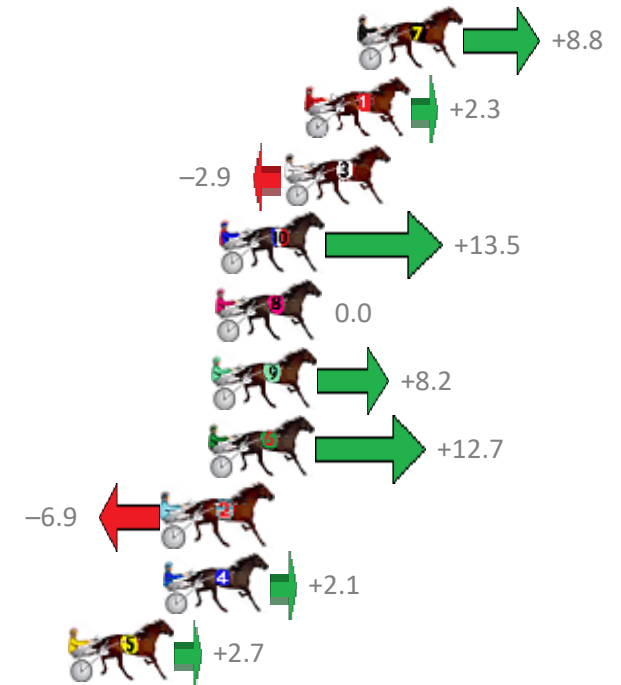

Redcliffe Race 3 Distance 1780m

Wednesday, 22 May 2019

Gross Time: 2:10.70 MileRate: 1:58.20 LeadTime: 11.20s First Qtr: 28.90s Second Qtr: 30.90s Third Qtr: 29.40s Fourth Qtr: 30.30s

No Horse	Plc	Margin	Time	800Time (W)	400 Time (W)
7 SPONDOOLEY	1	0.0m	2:10.70	59.04s (0)	29.57s (0)
1 DYNAMIC DEEJAY	2	2.1m	2:10.86	59.53s (0)	30.11s (0)
3 SPLASH OF GOLD	3	2.9m	2:10.92	59.92s (0)	30.52s (0)
10 GOTOTHEMOON	4	5.5m	2:11.12	58.69s (0)	29.52s (2)
8 GOODTIME STRIDE	5	5.6m	2:11.12	59.70s (1)	30.16s (1)
9 FIRE AND ICE	6	5.8m	2:11.14	59.09s (0)	29.66s (0)
6 RAFFERTY DELIGHTS	7	5.9m	2:11.15	58.75s (1)	29.90s (2)
2 CONCENTRATION	8	7.7m	2:11.28	60.21s (1)	30.69s (1)
4 MIRACLESDOAPPEN	9	7.7m	2:11.28	59.54s (1)	30.35s (2)
5 YKIKAFIL	10	11.5m	2:11.57	59.50s (1)	30.28s (1)

Finish Position and metres gained from 800m

Sectionals
Powered by

PJ Harness Analyser
Master harness racing with the power of sectionals
Owners, Trainers and Punters - Check out what's new at www.pjdata.com.au

The Racing Queensland Board (trading as Racing Queensland) and provider are not responsible for the completeness or accuracy of any of the information contained herein, and makes no representations about its suitability for any purpose.