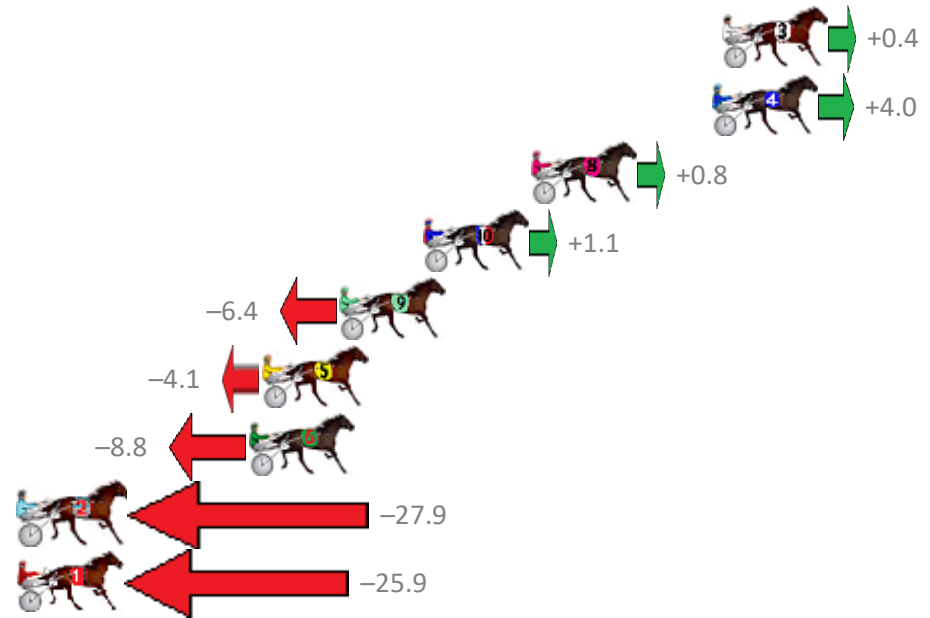

Redcliffe Race 5 Distance 1780m

Wednesday, 22 May 2019

Gross Time: 2:11.90 MileRate: 1:59.20 LeadTime: 11.80s First Qtr: 30.50s Second Qtr: 30.90s Third Qtr: 29.80s Fourth Qtr: 28.90s

No Horse	Plc	Margin	Time	800Time (W)	400 Time (W)
3 TORQUE WITH ESTEEM	1	0.0m	2:11.90	58.67s (1)	28.90s (1)
4 CANDYFLOSS	2	0.4m	2:11.93	58.41s (1)	28.57s (1)
8 FEELINGFORARAINBOW	3	7.6m	2:12.45	58.64s (2)	29.42s (2)
10 WILD ABOUT TOWN	4	11.9m	2:12.76	58.62s (2)	29.12s (2)
9 POPS CHANGE	5	15.2m	2:13.00	59.17s (1)	29.28s (1)
5 LAZY BLAZE	6	18.3m	2:13.22	59.00s (0)	28.70s (0)
6 OVERTHEMOON	7	18.8m	2:13.26	59.35s (0)	29.17s (1)
2 MEANT TO BE ME	8	27.9m	2:13.92	60.75s (0)	30.76s (0)
1 ZARA ZARA REIGN	9	30.3m	2:14.09	60.60s (0)	30.40s (0)

Finish Position and metres gained from 800m

Sectionals
Powered by

PJ Harness Analyser
Master harness racing with the power of sectionals
Owners, Trainers and Punters - Check out what's new at www.pjdata.com.au

The Racing Queensland Board (trading as Racing Queensland) and provider are not responsible for the completeness or accuracy of any of the information contained herein, and makes no representations about its suitability for any purpose.