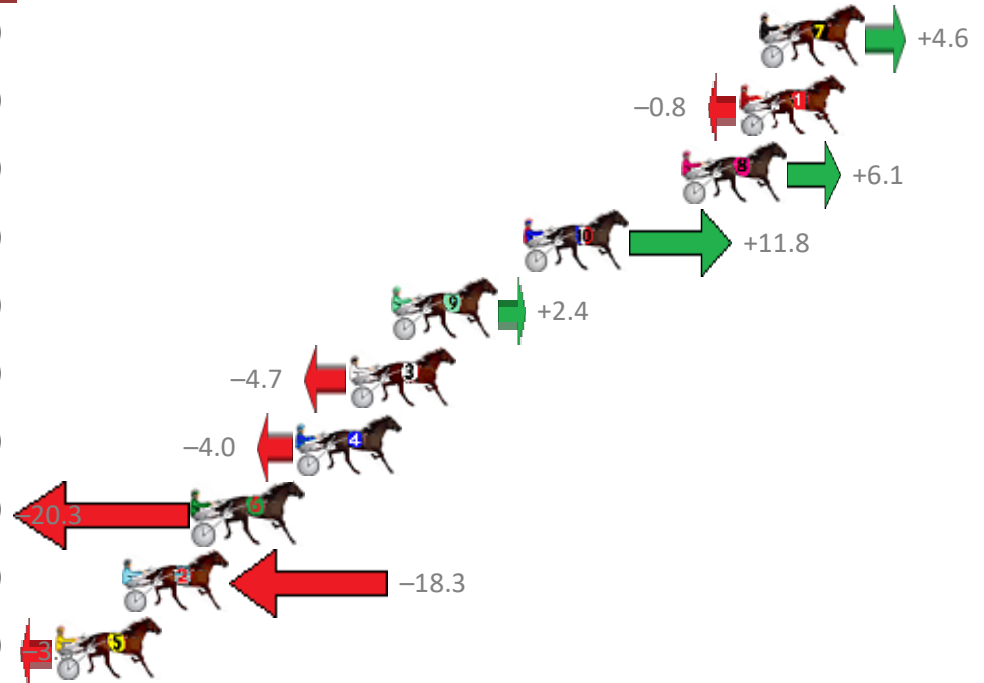

Redcliffe Race 7 Distance 1780m

Wednesday, 22 May 2019

Gross Time: 2:13.20 MileRate: 2:00.40 LeadTime: 11.40s First Qtr: 30.90s Second Qtr: 31.50s Third Qtr: 29.90s Fourth Qtr: 29.50s

No Horse	Plc	Margin	Time	800Time (W)	400 Time (W)
7 VILLAGE CRUISER	1	0.0m	2:13.20	59.06s (0)	29.16s (0)
1 LEORYAN	2	0.8m	2:13.26	59.46s (0)	29.56s (0)
8 ITS YOU NOT ME	3	3.1m	2:13.43	58.95s (0)	29.05s (0)
10 SCOTT TOM	4	9.4m	2:13.89	58.52s (1)	29.69s (2)
9 KOTARE KASAI	5	14.6m	2:14.28	59.22s (1)	29.62s (3)
3 AROONA	6	16.3m	2:14.40	59.75s (1)	29.80s (2)
4 ARCHIECANO	7	18.4m	2:14.56	59.70s (0)	29.80s (0)
6 GIVE ME FIFTY	8	22.5m	2:14.86	60.91s (1)	30.79s (1)
2 MANOFLISA	9	25.3m	2:15.07	60.76s (1)	30.70s (1)
5 MODERN THOUGHT	10	29.9m	2:15.41	59.66s (1)	30.19s (1)

Finish Position and metres gained from 800m

Sectionals
Powered by

PJ Harness Analyser
Master harness racing with the power of sectionals
Owners, Trainers and Punters - Check out what's new at www.pjdata.com.au

The Racing Queensland Board (trading as Racing Queensland) and provider are not responsible for the completeness or accuracy of any of the information contained herein, and makes no representations about its suitability for any purpose.