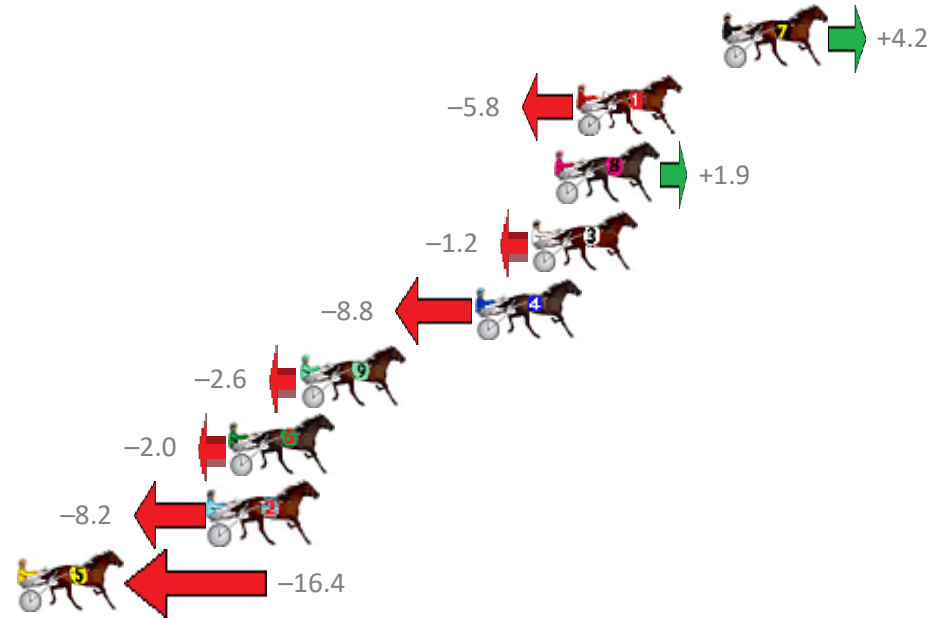

Redcliffe Race 4 Distance 1780m

Wednesday, 22 May 2019

Gross Time: 2:12.20 MileRate: 1:59.50 LeadTime: 11.90s First Qtr: 30.30s Second Qtr: 31.10s Third Qtr: 29.20s Fourth Qtr: 29.70s

No Horse	Plc	Margin	Time	800Time (W)	400 Time (W)
7 AMILLION PROMISES	1	0.0m	2:12.20	58.59s (0)	29.39s (0)
1 SOMEHOWSOMEWAY	2	5.8m	2:12.63	59.33s (0)	30.13s (0)
8 DE VOYAGE	3	6.7m	2:12.70	58.76s (0)	29.57s (0)
3 ZARAS ALL SMILES	4	7.6m	2:12.76	58.99s (1)	29.79s (1)
4 VALIANT GEM	5	9.8m	2:12.93	59.55s (1)	30.25s (1)
9 REGALIA	6	16.8m	2:13.45	59.09s (0)	29.92s (0)
6 THE CASUAL GOOSE	7	19.6m	2:13.66	59.05s (1)	29.83s (2)
2 MONTANA JACK	8	20.4m	2:13.71	59.50s (1)	30.31s (1)
5 BUTCHERFEELGOOD	9	35.8m	2:14.86	60.11s (0)	31.07s (1)

Finish Position and metres gained from 800m

Sectionals
Powered by

PJ Harness Analyser
Master harness racing with the power of sectionals
Owners, Trainers and Punters - Check out what's new at www.pjdata.com.au

The Racing Queensland Board (trading as Racing Queensland) and provider are not responsible for the completeness or accuracy of any of the information contained herein, and makes no representations about its suitability for any purpose.