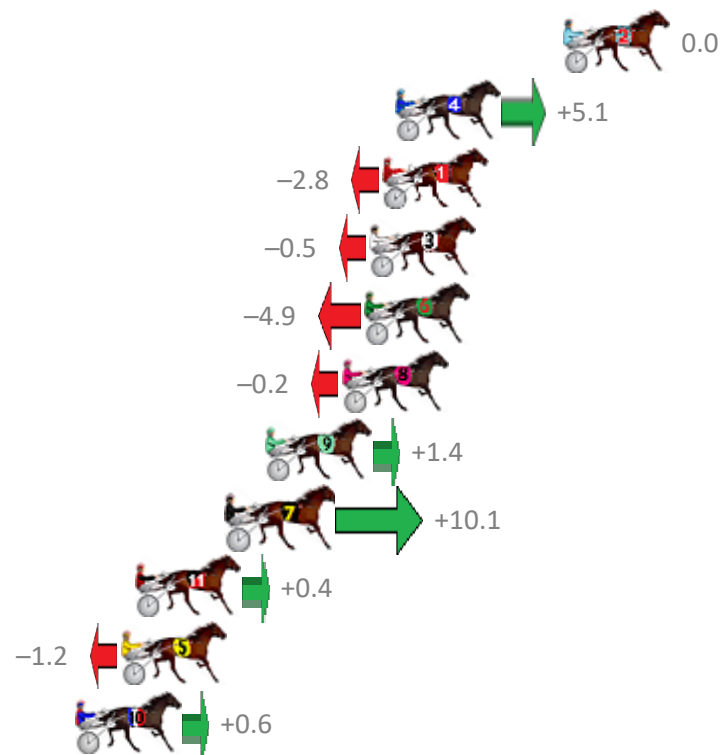

Albion Park Race 7 Distance 1660m

Tuesday, 28 May 2019

Gross Time: 1:58.00 MileRate: 1:54.30 LeadTime: 3.60s First Qtr: 28.30s Second Qtr: 30.80s Third Qtr: 28.20s Fourth Qtr: 27.10s

No Horse	Plc	Margin	Time	800Time (W)	400 Time (W)
2 MO CASINO	1	0.0m	1:58.00	55.30s (0)	27.10s (0)
4 MUCH BETTOR	2	6.7m	1:58.45	54.95s (1)	26.77s (1)
1 JUST ROKIN	3	7.2m	1:58.49	55.49s (0)	27.26s (0)
3 CLARRY	4	7.7m	1:58.52	55.33s (1)	27.13s (1)
6 TENNYSON BROMAC	5	7.9m	1:58.54	55.64s (1)	27.43s (1)
8 SON OF MARA	6	8.8m	1:58.60	55.31s (0)	27.02s (0)
9 TELL THE LINESMEN	7	11.8m	1:58.80	55.20s (0)	26.88s (0)
7 SPRING CAMPAIGN	8	13.3m	1:58.90	54.60s (1)	26.65s (1)
11 DARBY BRIGHTS	9	17.0m	1:59.15	55.27s (0)	26.82s (0)
5 BUMPER	10	17.6m	1:59.19	55.38s (1)	27.22s (1)
10 MAJORDOIT	11	19.4m	1:59.31	55.26s (2)	27.89s (2)

Finish Position and metres gained from 800m

Sectionals
Powered by

PJ Harness Analyser
Master harness racing with the power of sectionals
Owners, Trainers and Punters - Check out what's new at www.pjdata.com.au

The Racing Queensland Board (trading as Racing Queensland) and provider are not responsible for the completeness or accuracy of any of the information contained herein, and makes no representations about its suitability for any purpose.