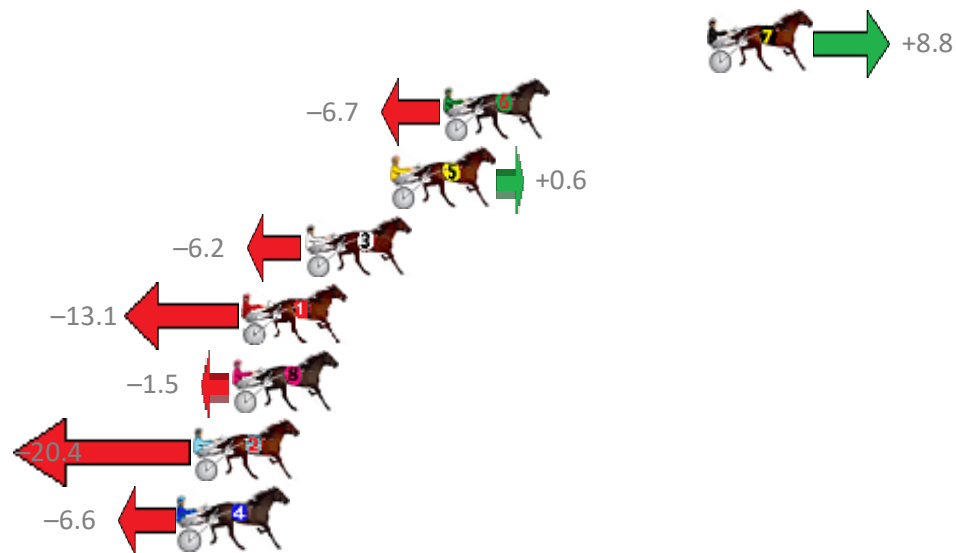

Finish Position and metres gained from 800m

Sectionals  
Powered by

**PJ Harness Analyser**  
Master harness racing with the power of sectionals  
Owners, Trainers and Punters - Check out what's new at [www.pjdata.com.au](http://www.pjdata.com.au)