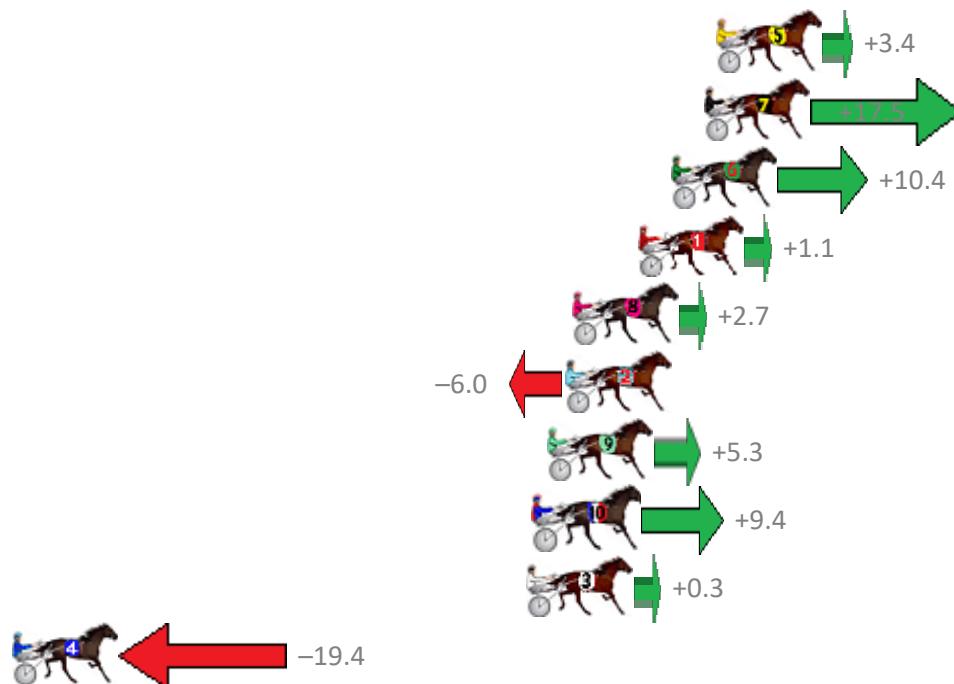

Albion Park Race 8 Distance 2138m

Tuesday, 28 May 2019

Gross Time: 2:35.50 MileRate: 1:57.10 LeadTime: 37.40s First Qtr: 31.30s Second Qtr: 30.30s Third Qtr: 28.20s Fourth Qtr: 28.30s

No Horse	Plc	Margin	Time	800Time (W)	400 Time (W)
5 CARDLESFROMHEAVEN	1	0.0m	2:35.50	56.26s (1)	28.27s (1)
7 NEWPORT DREAMZ	2	0.5m	2:35.54	55.26s (2)	27.78s (2)
6 CLASSIE AMERICAN	3	1.8m	2:35.63	55.77s (2)	28.19s (2)
1 GRIZZLY MONTANA	4	3.1m	2:35.72	56.42s (0)	28.21s (0)
8 FIRE AND ICE	5	5.7m	2:35.90	56.31s (0)	28.08s (0)
2 CC JONES	6	6.0m	2:35.92	56.92s (0)	28.72s (0)
9 HAPPY FEELINGS	7	6.7m	2:35.97	56.13s (1)	28.07s (1)
10 KOLOURA FLIGHT	8	7.2m	2:36.01	55.84s (1)	27.82s (2)
3 ELMAUR JOY	9	7.5m	2:36.03	56.48s (1)	28.45s (1)
4 UNDERTHEKILT	10	37.6m	2:38.16	57.87s (0)	29.26s (0)

Finish Position and metres gained from 800m

Sectionals
Powered by

PJ Harness Analyser
Master harness racing with the power of sectionals
Owners, Trainers and Punters - Check out what's new at www.pjdata.com.au

The Racing Queensland Board (trading as Racing Queensland) and provider are not responsible for the completeness or accuracy of any of the information contained herein, and makes no representations about its suitability for any purpose.