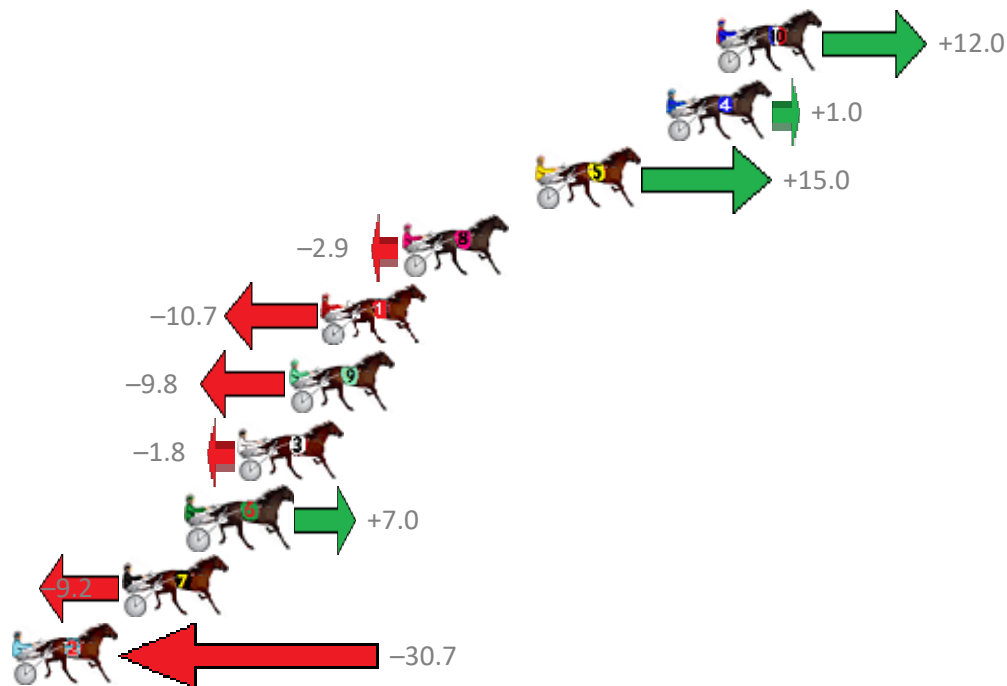

Albion Park Race 2 Distance 1660m

Tuesday, 28 May 2019

Gross Time: 2:00.80 MileRate: 1:57.10 LeadTime: 3.50s First Qtr: 28.70s Second Qtr: 30.60s Third Qtr: 29.20s Fourth Qtr: 28.80s

No Horse	Plc	Margin	Time	800Time (W)	400 Time (W)
10 KYRONTA	1	0.0m	2:00.80	57.13s (1)	28.44s (1)
4 MIND OF MY OWN	2	2.0m	2:00.94	57.93s (1)	28.94s (1)
5 ROCKS OR DIAMONDS	3	7.2m	2:01.32	56.91s (1)	28.22s (2)
8 ANOTHER STATEMENT	4	12.5m	2:01.70	58.21s (0)	29.02s (0)
1 CHEESANDKISSES	5	15.7m	2:01.93	58.78s (0)	29.57s (0)
9 FEEL THE THUNDER	6	17.0m	2:02.02	58.71s (1)	29.36s (1)
3 JEWEL OF PEAK	7	19.0m	2:02.17	58.13s (1)	29.42s (2)
6 BROKEN ARK	8	21.0m	2:02.31	57.49s (1)	28.89s (1)
7 MUMMYS BOY	9	23.6m	2:02.50	58.67s (0)	29.40s (0)
2 BRONSKI MACARENA	10	30.7m	2:03.01	60.23s (0)	31.01s (0)

Finish Position and metres gained from 800m

Sectionals
Powered by

PJ Harness Analyser
Master harness racing with the power of sectionals
Owners, Trainers and Punters - Check out what's new at www.pjdata.com.au

The Racing Queensland Board (trading as Racing Queensland) and provider are not responsible for the completeness or accuracy of any of the information contained herein, and makes no representations about its suitability for any purpose.