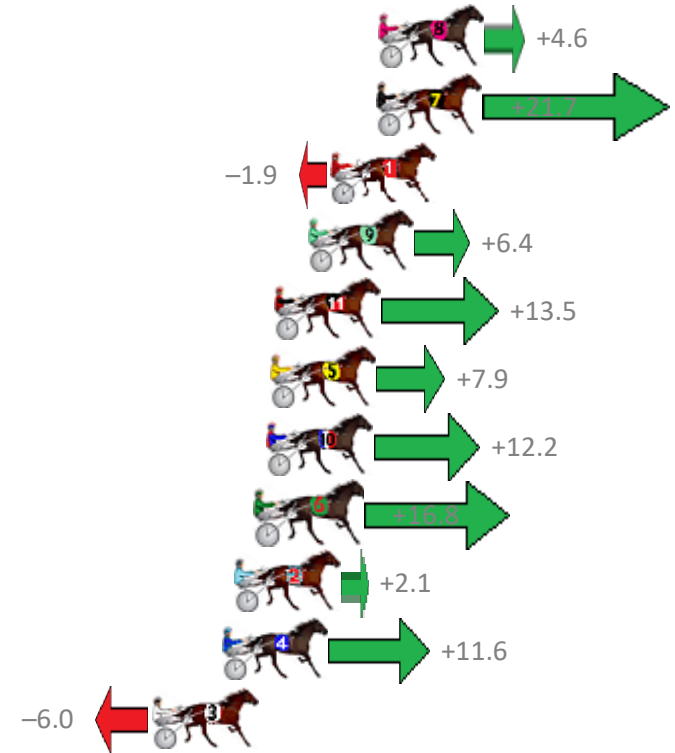

Albion Park Race 6 Distance 1660m

Tuesday, 28 May 2019

Gross Time: 1:59.90 MileRate: 1:56.30 LeadTime: 3.50s First Qtr: 28.50s Second Qtr: 30.70s Third Qtr: 28.60s Fourth Qtr: 28.60s

No Horse	Plc	Margin	Time	800Time (W)	400 Time (W)
8 CAPTAIN COSMONAUT	1	0.0m	1:59.90	56.87s (0)	28.30s (0)
7 RECIPE FOR DREAMING	2	0.1m	1:59.91	55.65s (2)	27.92s (3)
1 ROCKNROLL PROMISE	3	1.9m	2:00.04	57.34s (0)	28.74s (0)
9 TORQUE FEELS GOOD	4	2.8m	2:00.10	56.74s (0)	28.19s (0)
11 ZARAS DANCE	5	4.1m	2:00.19	56.23s (2)	28.54s (3)
5 GETINANHANGON	6	4.3m	2:00.21	56.64s (1)	28.21s (1)
10 IMA BIRUBI BOY	7	4.4m	2:00.21	56.33s (1)	27.90s (1)
6 WHOSTOLEMYPIGEON	8	4.8m	2:00.24	56.00s (1)	27.96s (2)
2 HAVANA MOON	9	5.7m	2:00.31	57.05s (1)	28.59s (2)
4 JUSTA DALE	10	6.2m	2:00.34	56.37s (0)	28.11s (0)
3 LAUGHING EMOJI	11	9.0m	2:00.54	57.63s (1)	29.09s (1)

Finish Position and metres gained from 800m

Sectionals
Powered by

PJ Harness Analyser
Master harness racing with the power of sectionals
Owners, Trainers and Punters - Check out what's new at www.pjdata.com.au

The Racing Queensland Board (trading as Racing Queensland) and provider are not responsible for the completeness or accuracy of any of the information contained herein, and makes no representations about its suitability for any purpose.