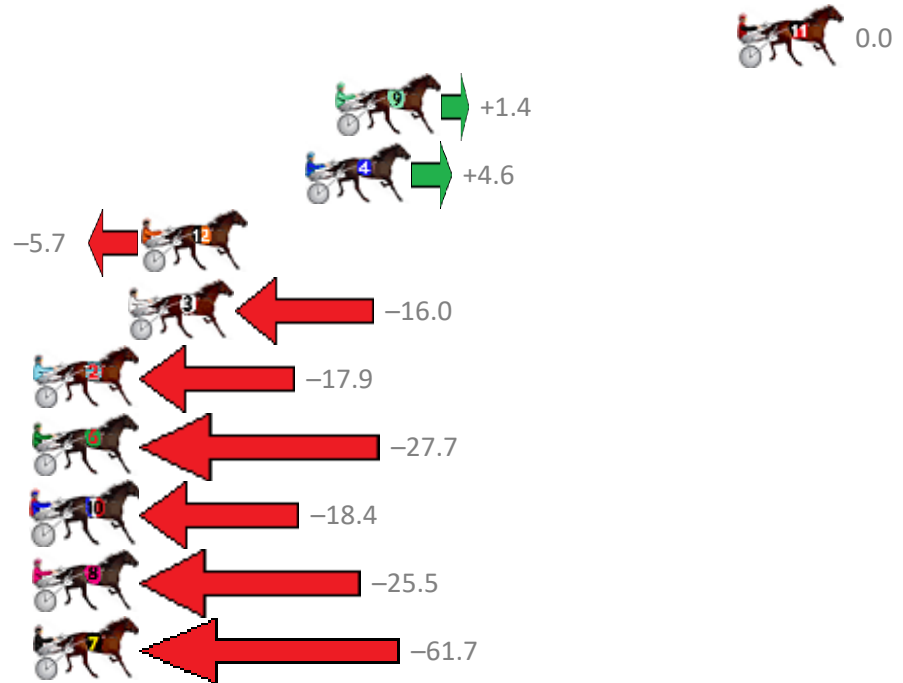

Albion Park Race 9 Distance 2138m

Tuesday, 28 May 2019

Gross Time: 2:30.30 MileRate: 1:53.10 LeadTime: 35.80s First Qtr: 28.50s Second Qtr: 30.10s Third Qtr: 28.80s Fourth Qtr: 27.10s

No Horse	Plc	Margin	Time	800Time (W)	400 Time (W)
11 NORTHVIEW HUSTLER	1	0.0m	2:30.30	55.90s (0)	27.10s (0)
9 FAME ASSURED	2	16.0m	2:31.38	55.80s (1)	27.94s (2)
4 STUDLEIGH KRISTEN	3	17.2m	2:31.47	55.58s (1)	27.71s (2)
12 TOMEARA	4	23.7m	2:31.91	56.30s (0)	27.82s (2)
3 ROCKNROLL EMMA	5	24.2m	2:31.94	57.02s (1)	28.28s (0)
2 COMIGAL	6	30.5m	2:32.37	57.15s (1)	28.37s (0)
6 PINUP BOY	7	31.3m	2:32.42	57.84s (1)	28.79s (1)
10 WHISKEY BLAZE	8	31.8m	2:32.45	57.19s (0)	27.33s (1)
8 GOD SAKE	9	34.7m	2:32.65	57.68s (0)	28.00s (0)
7 WEEDONS EXPRESS	10	84.1m	2:36.00	60.21s (0)	29.75s (0)

Finish Position and metres gained from 800m

Sectionals
Powered by

PJ Harness Analyser
Master harness racing with the power of sectionals
Owners, Trainers and Punters - Check out what's new at www.pjdata.com.au

The Racing Queensland Board (trading as Racing Queensland) and provider are not responsible for the completeness or accuracy of any of the information contained herein, and makes no representations about its suitability for any purpose.