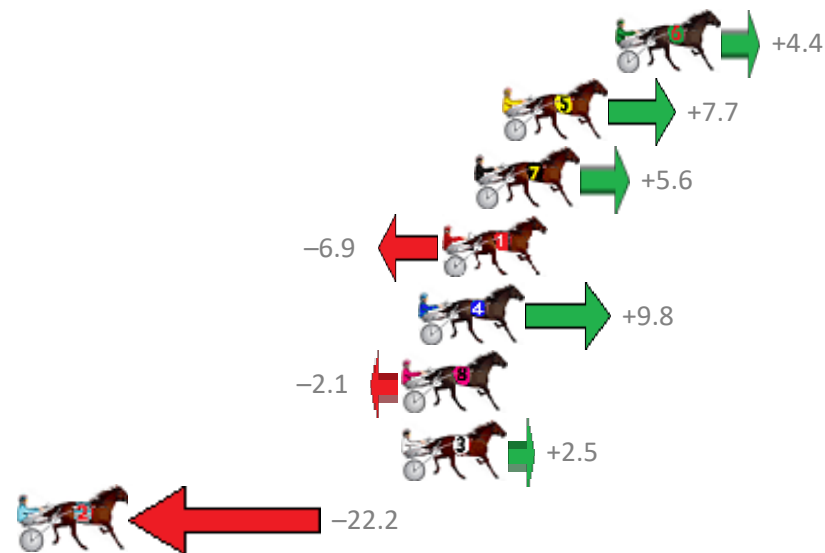

Albion Park Race 5 Distance 1660m

Tuesday, 28 May 2019

Gross Time: 1:56.80 MileRate: 1:53.30 LeadTime: 3.40s First Qtr: 27.90s Second Qtr: 29.30s Third Qtr: 28.00s Fourth Qtr: 28.20s

No Horse	Plc	Margin	Time	800Time (W)	400 Time (W)
6 THE SHADY ONE	1	0.0m	1:56.80	55.89s (0)	27.89s (0)
5 OHOKA PUNTER	2	4.5m	1:57.12	55.66s (2)	28.29s (2)
7 LEOS BEST	3	5.6m	1:57.19	55.81s (0)	27.92s (0)
1 KOTARE YORK	4	6.9m	1:57.29	56.68s (0)	28.69s (0)
4 OUR HI JINX	5	7.8m	1:57.35	55.51s (2)	28.23s (2)
8 BATTLE BORN	6	8.5m	1:57.40	56.35s (1)	28.21s (1)
3 ITS JUST KENNY	7	8.5m	1:57.40	56.02s (1)	27.91s (2)
2 WITHALOTOFLUCK	8	23.6m	1:58.46	57.76s (1)	29.60s (1)

Finish Position and metres gained from 800m

Sectionals
Powered by

PJ Harness Analyser
Master harness racing with the power of sectionals
Owners, Trainers and Punters - Check out what's new at www.pjdata.com.au

The Racing Queensland Board (trading as Racing Queensland) and provider are not responsible for the completeness or accuracy of any of the information contained herein, and makes no representations about its suitability for any purpose.