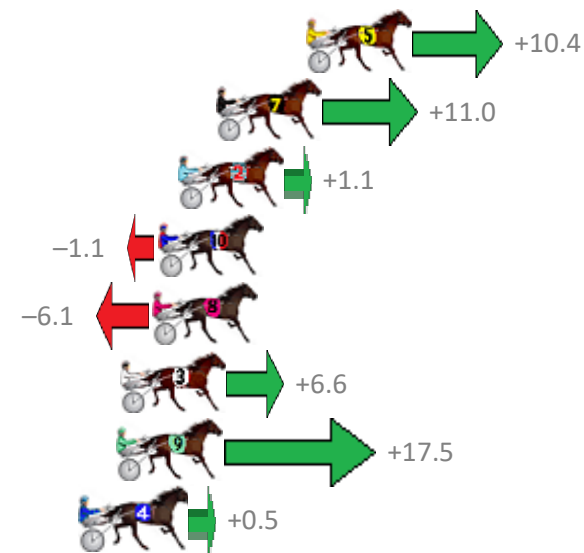

Albion Park Race 4 Distance 2647m

Tuesday, 28 May 2019

Gross Time: 3:23.30 MileRate: 2:03.60 LeadTime: 81.40s First Qtr: 31.20s Second Qtr: 30.40s Third Qtr: 30.20s Fourth Qtr: 30.10s

No Horse	Plc	Margin	Time	800Time (W)	400 Time (W)
5 JEDDY R YA READY	1	0.0m	3:23.30	59.52s (1)	29.53s (1)
7 WHATABOYZ	2	3.6m	3:23.57	59.47s (1)	29.48s (1)
2 ASTRAL RULER	3	5.1m	3:23.68	60.22s (1)	30.23s (1)
10 HELLBOUND	4	5.9m	3:23.74	60.38s (0)	30.23s (0)
8 JETER	5	6.1m	3:23.76	60.76s (0)	30.56s (0)
3 LANSBURY	6	7.4m	3:23.86	59.80s (0)	29.66s (0)
9 MATATOKI	7	7.5m	3:23.86	58.98s (0)	29.43s (1)
4 JUSTABILIKEMUM	8	8.9m	3:23.97	60.26s (0)	30.12s (0)

Finish Position and metres gained from 800m

Sectionals
Powered by

PJ Harness Analyser
Master harness racing with the power of sectionals
Owners, Trainers and Punters - Check out what's new at www.pjdata.com.au

The Racing Queensland Board (trading as Racing Queensland) and provider are not responsible for the completeness or accuracy of any of the information contained herein, and makes no representations about its suitability for any purpose.