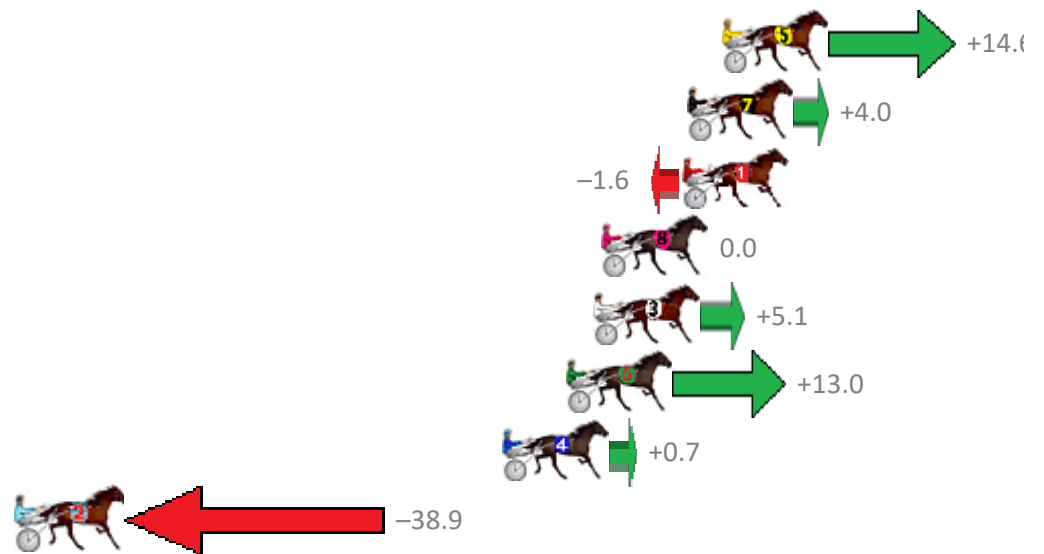

Albion Park Race 3 Distance 1660m

Tuesday, 28 May 2019

Gross Time: 1:59.60 MileRate: 1:56.00 LeadTime: 3.50s First Qtr: 28.20s Second Qtr: 31.00s Third Qtr: 28.40s Fourth Qtr: 28.50s

No Horse	Plc	Margin	Time	800Time (W)	400 Time (W)
5 THE MONEY BALL	1	0.0m	1:59.60	55.86s (1)	27.49s (1)
7 ETERNAL PROMISE	2	1.4m	1:59.70	56.62s (1)	28.24s (1)
1 IFYOUBELIEVE	3	1.6m	1:59.71	57.01s (0)	28.61s (0)
8 NAUGHTYINHEAVEN	4	4.8m	1:59.94	56.90s (0)	28.44s (0)
3 SEA HAWKE	5	5.1m	1:59.96	56.54s (1)	28.15s (1)
6 MAYWYN NO REGRETS	6	6.2m	2:00.04	55.98s (1)	27.89s (0)
4 DAPPER BESSIE	7	8.7m	2:00.22	56.85s (0)	28.41s (0)
2 MONTANA JACK	8	103.9m	2:07.00	59.67s (0)	31.27s (0)

Finish Position and metres gained from 800m

Sectionals
Powered by

PJ Harness Analyser
Master harness racing with the power of sectionals
Owners, Trainers and Punters - Check out what's new at www.pjdata.com.au

The Racing Queensland Board (trading as Racing Queensland) and provider are not responsible for the completeness or accuracy of any of the information contained herein, and makes no representations about its suitability for any purpose.