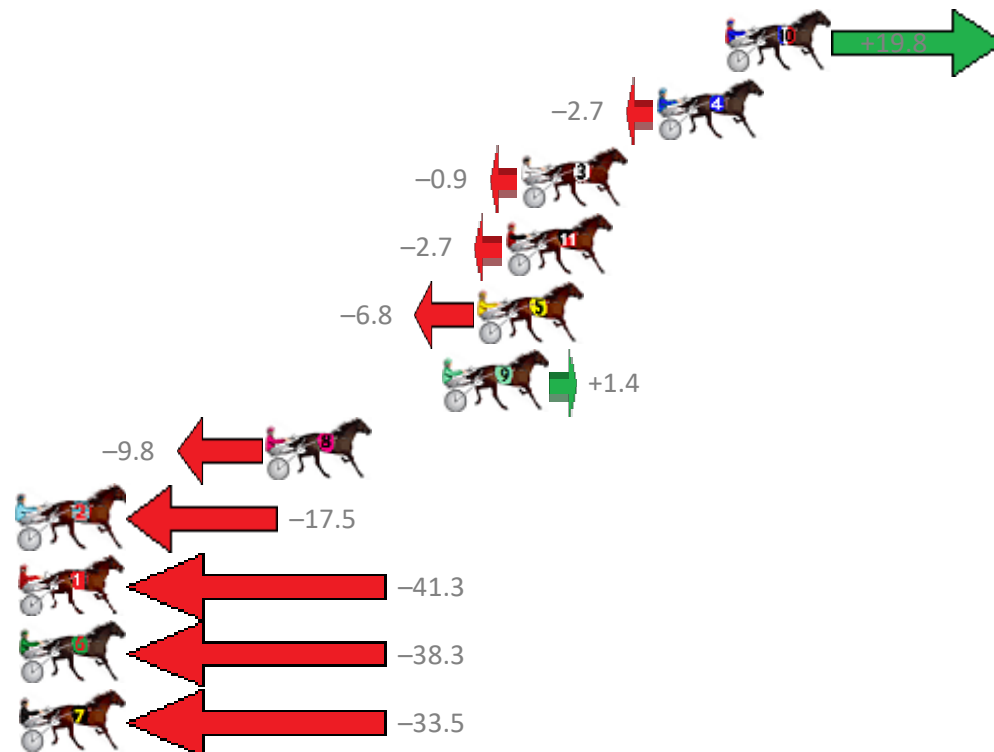

Albion Park Race 9 Distance 2138m

Saturday, 8 June 2019

Gross Time: 2:36.40 MileRate: 1:57.70 LeadTime: 37.30s First Qtr: 30.00s Second Qtr: 29.70s Third Qtr: 29.70s Fourth Qtr: 29.70s

NoHorse	Plc	Margin	Time	800Time (W)	400 Time (W)
10 MAYBETOTHEMAX	1	0.0m	2:36.40	57.93s (1)	29.15s (3)
4 EMPIRE BAY	2	2.7m	2:36.60	59.60s (0)	29.90s (0)
3 JUSTABITNOISY	3	8.1m	2:37.00	59.47s (1)	29.31s (1)
11 OUR OVERANOVA	4	8.7m	2:37.05	59.60s (2)	30.02s (1)
5 SPUD	5	9.8m	2:37.13	59.90s (1)	29.80s (2)
9 FOURSHARESMOREBEE	6	11.2m	2:37.23	59.30s (0)	29.08s (1)
8 MIRACLE RISING	7	18.2m	2:37.75	60.13s (0)	29.86s (0)
2 SPRINGBANK EDEN	8	28.9m	2:38.55	60.70s (1)	30.64s (2)
1 MELPARK MAGIC	9	45.5m	2:39.78	62.47s (0)	32.20s (0)
6 MR MAYFLY	10	53.9m	2:40.40	62.24s (1)	31.82s (0)
7 MISTER GUNSEN	11	83.5m	2:42.60	61.89s (0)	31.07s (0)

Finish Position and metres gained from 800m

Sectionals
Powered by

PJ Harness Analyser
Master harness racing with the power of sectionals
Owners, Trainers and Punters - Check out what's new at www.pjdata.com.au

The Racing Queensland Board (trading as Racing Queensland) and provider are not responsible for the completeness or accuracy of any of the information contained herein, and makes no representations about its suitability for any purpose.