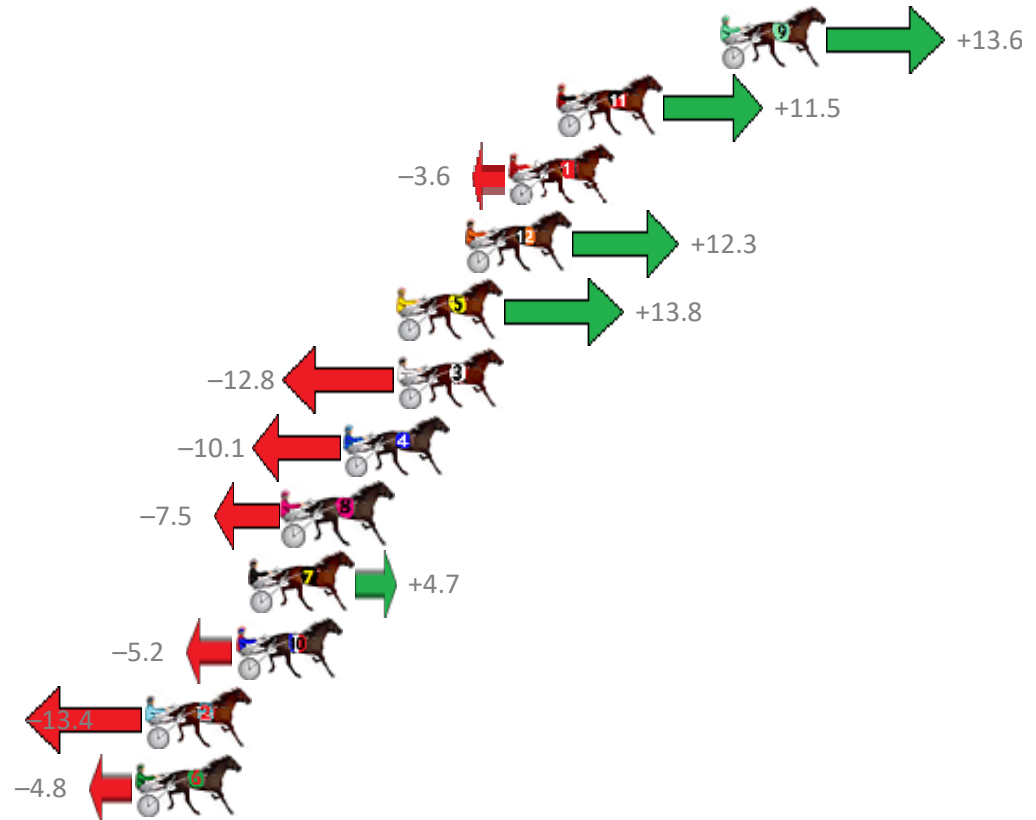

Albion Park Race 2 Distance 2138m

Saturday, 8 June 2019

Gross Time: 2:31.00 MileRate: 1:53.60 LeadTime: 36.00s First Qtr: 28.80s Second Qtr: 28.70s Third Qtr: 28.40s Fourth Qtr: 29.10s

NoHorse	Plc	Margin	Time	800Time (W)	400 Time (W)
9 CLARRY	1	0.0m	2:31.00	56.52s (1)	28.23s (2)
11 ONLY IN ROME	2	6.5m	2:31.47	56.67s (1)	28.35s (2)
1 HEZ ALL COURAGE	3	8.4m	2:31.61	57.76s (0)	29.32s (0)
12 SKYFELLA CAM	4	10.1m	2:31.73	56.62s (1)	28.29s (2)
5 RAYS CHOICE	5	12.8m	2:31.93	56.51s (1)	28.17s (2)
3 ASHKII	6	12.8m	2:31.93	58.42s (0)	30.03s (0)
4 MAJOR CURRENCY	7	14.9m	2:32.08	58.23s (1)	29.85s (1)
8 MAJORDOIT	8	17.3m	2:32.26	58.04s (0)	29.60s (0)
7 RAVE ON RABBITS	9	18.7m	2:32.36	57.16s (0)	28.74s (1)
10 RIVERLEIGH ROCKET	10	19.2m	2:32.40	57.87s (0)	29.42s (1)
2 THE GOLDEN CROSS	11	22.8m	2:32.66	58.46s (1)	30.00s (1)
6 SPRING CAMPAIGN	12	23.2m	2:32.69	57.85s (0)	29.43s (0)

Finish Position and metres gained from 800m

Sectionals
Powered by

PJ Harness Analyser
Master harness racing with the power of sectionals
Owners, Trainers and Punters - Check out what's new at www.pjdata.com.au

The Racing Queensland Board (trading as Racing Queensland) and provider are not responsible for the completeness or accuracy of any of the information contained herein, and makes no representations about its suitability for any purpose.