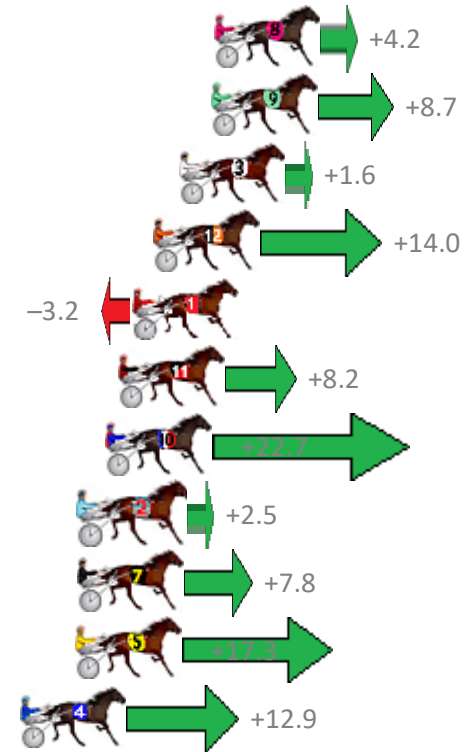

Albion Park Race 5 Distance 2138m

Saturday, 8 June 2019

Gross Time: 2:33.80 MileRate: 1:55.80 LeadTime: 36.80s First Qtr: 29.00s Second Qtr: 30.70s Third Qtr: 29.10s Fourth Qtr: 28.20s

NoHorse	Plc	Margin	Time	800Time (W)	400 Time (W)
8 TOM ME GUN	1	0.0m	2:33.80	57.00s (0)	27.88s (0)
9 MANDY KRIDEN	2	0.1m	2:33.81	56.68s (0)	27.52s (0)
3 INVINCIBLE LOXTON	3	1.4m	2:33.90	57.19s (1)	28.13s (1)
12 MARETTI	4	2.4m	2:33.97	56.30s (1)	27.68s (2)
1 SOMEPARTYSOMEWHE	5	3.2m	2:34.03	57.53s (0)	28.43s (0)
11 ROCK WITH SAM	6	3.8m	2:34.07	56.71s (1)	27.61s (1)
10 ARGYLE BEACH	7	4.3m	2:34.10	55.67s (2)	27.11s (2)
2 OUTLAW FELLA	8	5.3m	2:34.17	57.12s (1)	28.04s (1)
7 GOTTA GOOD REASON	9	5.4m	2:34.18	56.74s (0)	27.58s (0)
5 SECRET JACK	10	5.5m	2:34.19	56.06s (2)	27.52s (2)
4 CLARKEY	11	7.7m	2:34.34	56.38s (1)	27.57s (1)

Finish Position and metres gained from 800m

Sectionals
Powered by

PJ Harness Analyser
Master harness racing with the power of sectionals
Owners, Trainers and Punters - Check out what's new at www.pjdata.com.au

The Racing Queensland Board (trading as Racing Queensland) and provider are not responsible for the completeness or accuracy of any of the information contained herein, and makes no representations about its suitability for any purpose.