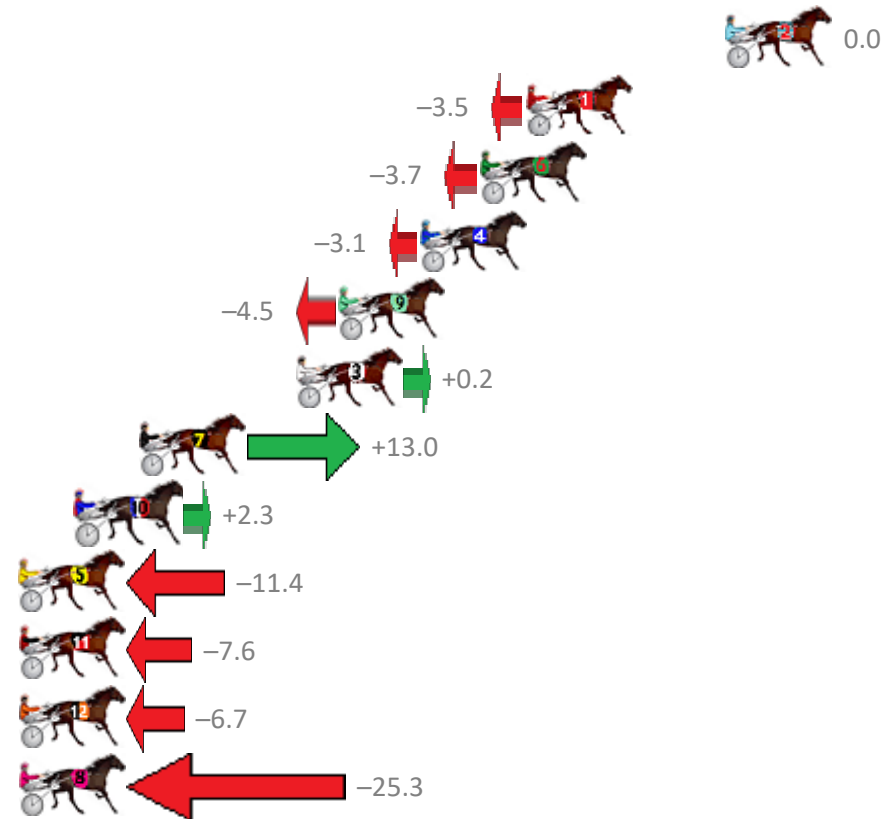

Albion Park Race 10 Distance 1660m

Saturday, 8 June 2019

Gross Time: 1:59.30 MileRate: 1:55.60 LeadTime: 3.40s First Qtr: 27.90s Second Qtr: 31.00s Third Qtr: 28.20s Fourth Qtr: 28.80s

NoHorse	Plc	Margin	Time	800Time (W)	400 Time (W)
2 SLIPPERY JADE	1	0.0m	1:59.30	57.00s (0)	28.80s (0)
1 GUTS	2	7.9m	1:59.87	57.25s (0)	29.04s (0)
6 JUST TOMMY	3	9.7m	1:60.00	57.26s (1)	29.25s (1)
4 DOWNTOWN LUCCA	4	12.1m	2:00.17	57.22s (0)	29.02s (0)
9 JACKS GAMBIT	5	15.3m	2:00.40	57.32s (1)	29.27s (1)
3 CALL ME YOURS	6	17.0m	2:00.52	56.99s (0)	29.00s (1)
7 IMPETUOSO	7	23.2m	2:00.97	56.07s (2)	29.04s (1)
10 STUDLEIGH WILL	8	25.7m	2:01.15	56.84s (1)	29.27s (0)
5 GETINANHANGON	9	30.0m	2:01.46	57.81s (1)	30.07s (2)
11 INCITER	10	30.6m	2:01.50	57.54s (1)	29.74s (2)
12 SIR REGAL DELIGHT	11	37.9m	2:02.03	57.48s (2)	29.92s (2)
8 GOALKICKER	12	39.7m	2:02.16	58.80s (2)	31.08s (2)

Finish Position and metres gained from 800m

Sectionals
Powered by

PJ Harness Analyser
Master harness racing with the power of sectionals
Owners, Trainers and Punters - Check out what's new at www.pjdata.com.au

The Racing Queensland Board (trading as Racing Queensland) and provider are not responsible for the completeness or accuracy of any of the information contained herein, and makes no representations about its suitability for any purpose.