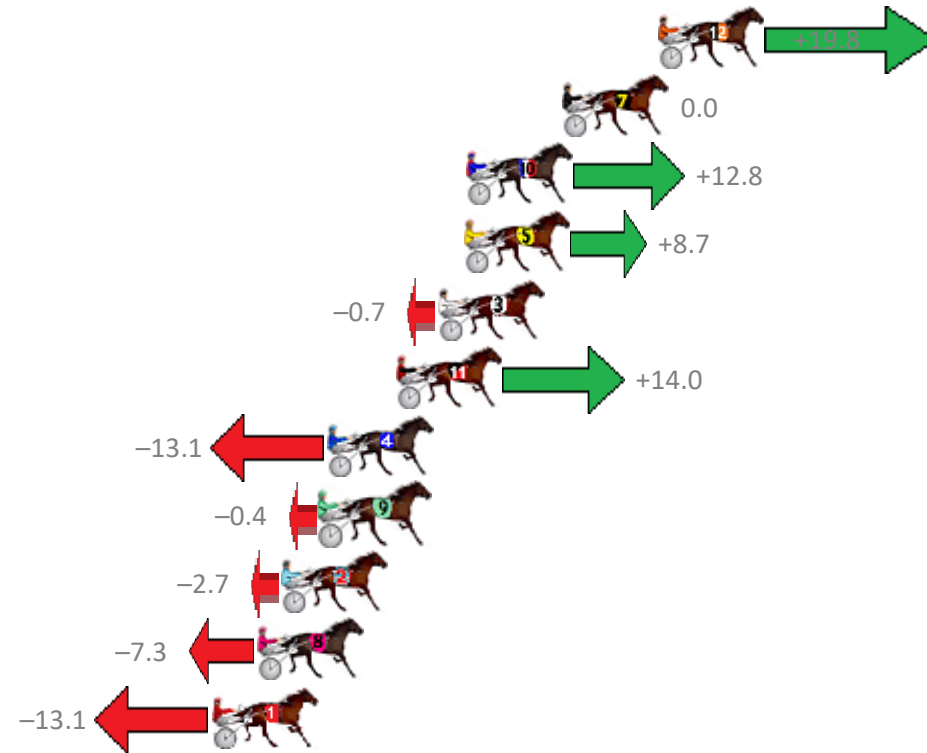

Albion Park Race 6 Distance 1660m

Saturday, 8 June 2019

Gross Time: 1:56.50 MileRate: 1:52.90 LeadTime: 3.40s First Qtr: 27.20s Second Qtr: 30.50s Third Qtr: 28.00s Fourth Qtr: 27.40s

NoHorse	Plc	Margin	Time	800Time (W)	400 Time (W)
12 COLT THIRTY ONE	1	0.0m	1:56.50	54.03s (2)	27.28s (2)
7 LINCOLN ROAD	2	3.8m	1:56.76	55.40s (1)	27.66s (1)
10 CLINTAL DO	3	7.6m	1:57.02	54.51s (1)	27.15s (2)
5 HASHTAG	4	7.7m	1:57.03	54.80s (1)	26.91s (1)
3 OUR HI JINX	5	8.7m	1:57.10	55.45s (1)	27.67s (1)
11 JOSSIE JAMES	6	10.4m	1:57.21	54.43s (2)	27.66s (2)
4 GANGSTER BOY	7	13.1m	1:57.40	56.31s (0)	28.17s (0)
9 ZARAS DELIGHT	8	13.4m	1:57.42	55.43s (0)	27.18s (0)
2 WITHALOTOFLUCK	9	14.9m	1:57.52	55.59s (1)	27.69s (1)
8 SPIKE BROMAC	10	15.9m	1:57.59	55.91s (0)	27.71s (0)
1 THE FAITHFUL	11	17.7m	1:57.71	56.31s (0)	28.12s (0)

Finish Position and metres gained from 800m

Sectionals
Powered by

PJ Harness Analyser
Master harness racing with the power of sectionals
Owners, Trainers and Punters - Check out what's new at www.pjdata.com.au

The Racing Queensland Board (trading as Racing Queensland) and provider are not responsible for the completeness or accuracy of any of the information contained herein, and makes no representations about its suitability for any purpose.