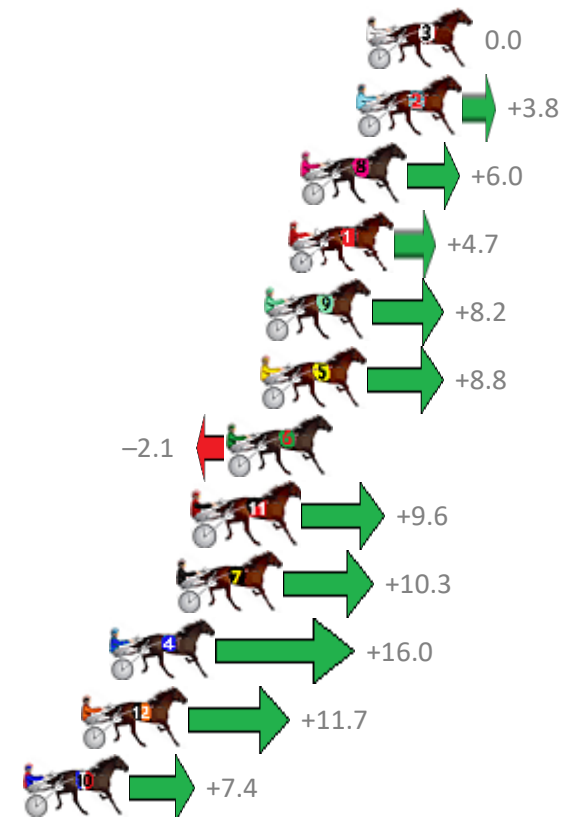

Albion Park Race 3 Distance 1660m

Saturday, 8 June 2019

Gross Time: 2:00.50 MileRate: 1:56.80 LeadTime: 3.40s First Qtr: 28.90s Second Qtr: 31.10s Third Qtr: 29.10s Fourth Qtr: 28.00s

NoHorse	Plc	Margin	Time	800Time (W)	400 Time (W)
3 GETOUTNWALK	1	0.0m	2:00.50	57.10s (0)	28.00s (0)
2 ARCACHON	2	0.4m	2:00.53	56.83s (0)	27.71s (0)
8 TASSINI	3	2.6m	2:00.68	56.67s (0)	27.55s (0)
1 LUCKY LYLA	4	3.1m	2:00.72	56.76s (1)	27.74s (1)
9 VINTAGE DREAM	5	4.0m	2:00.78	56.51s (1)	27.50s (1)
5 STEVIE DEE	6	4.2m	2:00.79	56.47s (0)	27.36s (0)
6 PAY ME INTEREST	7	5.5m	2:00.89	57.25s (1)	28.23s (1)
11 JANIES GOT A GUN	8	6.8m	2:00.98	56.41s (1)	27.33s (1)
7 CAESARS ASTRUM	9	7.5m	2:01.03	56.36s (0)	27.28s (0)
4 CHARLYSE	10	10.2m	2:01.21	55.96s (1)	27.54s (2)
12 GINA MACH	11	11.3m	2:01.29	56.26s (0)	27.34s (1)
10 MISS PATRIOT	12	13.6m	2:01.45	56.57s (1)	28.15s (2)

Finish Position and metres gained from 800m

Sectionals
Powered by

PJ Harness Analyser
Master harness racing with the power of sectionals
Owners, Trainers and Punters - Check out what's new at www.pjdata.com.au

The Racing Queensland Board (trading as Racing Queensland) and provider are not responsible for the completeness or accuracy of any of the information contained herein, and makes no representations about its suitability for any purpose.