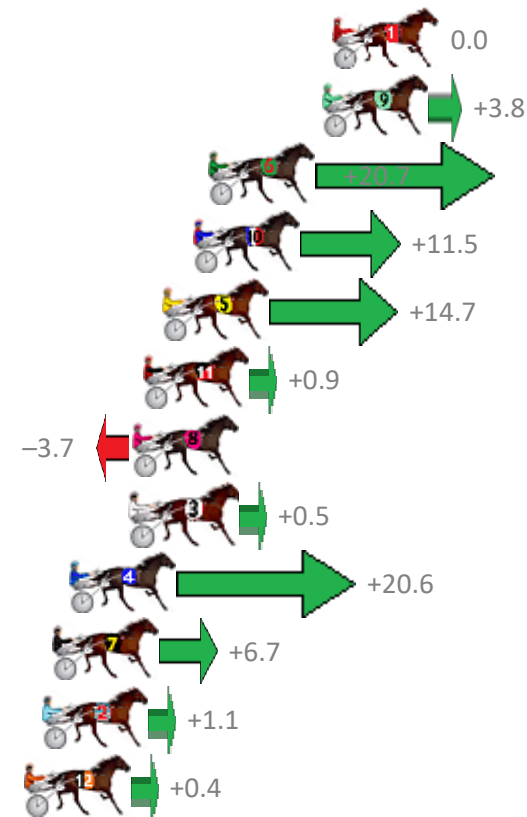

Albion Park Race 7 Distance 2138m

Saturday, 8 June 2019

Gross Time: 2:33.90 MileRate: 1:55.90 LeadTime: 37.80s First Qtr: 30.10s Second Qtr: 29.50s Third Qtr: 28.00s Fourth Qtr: 28.50s

NoHorse	Plc	Margin	Time	800Time (W)	400 Time (W)
1 KARINYA MULLY	1	0.0m	2:33.90	56.50s (0)	28.49s (0)
9 TENNYSON BROMAC	2	0.4m	2:33.93	56.23s (1)	28.53s (1)
6 IMA TOP TYCOON	3	4.9m	2:34.25	55.04s (1)	27.77s (2)
10 EARL JUJON	4	5.5m	2:34.29	55.69s (1)	28.42s (2)
5 HARD TO HEAR	5	6.7m	2:34.38	55.46s (1)	28.19s (2)
11 OUR BONDI BEACH	6	7.5m	2:34.43	56.44s (0)	28.42s (0)
8 OUR MEMPHIS MAC	7	7.9m	2:34.46	56.76s (0)	28.75s (0)
3 ONE WISE MAN	8	7.9m	2:34.46	56.46s (1)	28.74s (1)
4 OFFTHETOPOFMYHEAD	9	10.4m	2:34.64	55.05s (1)	27.94s (1)
7 MISTER BLACKJACK	10	11.1m	2:34.69	56.03s (0)	28.52s (1)
2 ELMS CREEK	11	11.5m	2:34.72	56.42s (1)	29.15s (2)
12 SMOOTH SAILOR	12	12.2m	2:34.77	56.47s (0)	28.39s (0)

Finish Position and metres gained from 800m

Sectionals
Powered by

PJ Harness Analyser
Master harness racing with the power of sectionals
Owners, Trainers and Punters - Check out what's new at www.pjdata.com.au

The Racing Queensland Board (trading as Racing Queensland) and provider are not responsible for the completeness or accuracy of any of the information contained herein, and makes no representations about its suitability for any purpose.