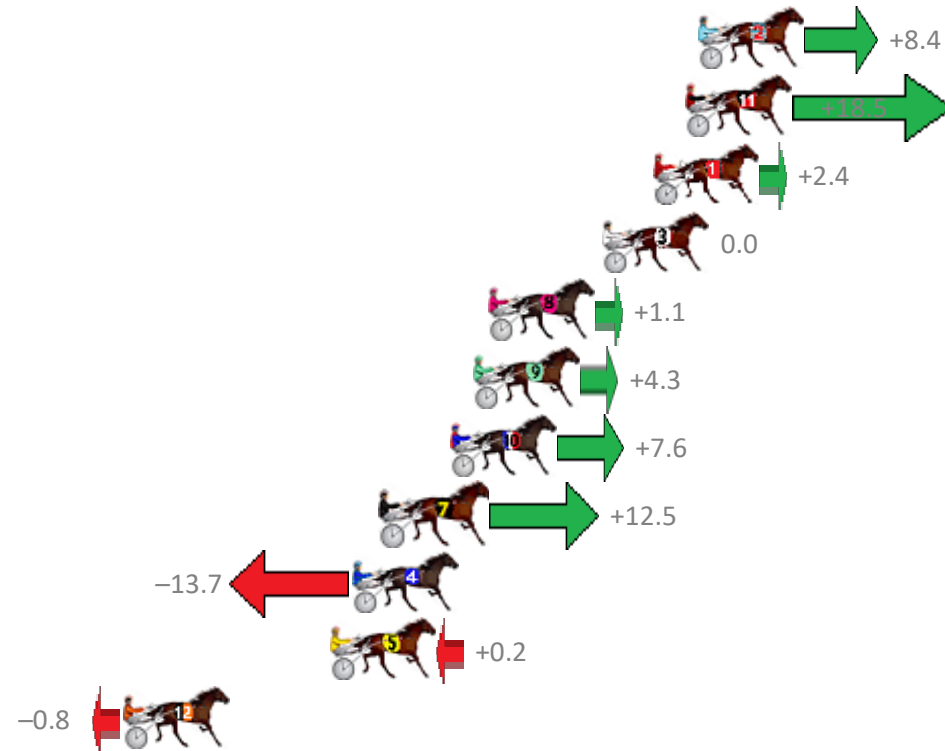

Albion Park Race 1 Distance 1660m

Saturday, 8 June 2019

Gross Time: 1:56.40 MileRate: 1:52.90 LeadTime: 3.40s First Qtr: 26.90s Second Qtr: 29.70s Third Qtr: 27.50s Fourth Qtr: 28.90s

NoHorse	Plc	Margin	Time	800Time (W)	400 Time (W)
2 PARISIAN ROCKSTAR	1	0.0m	1:56.40	55.81s (1)	28.31s (1)
11 MAKOA	2	0.5m	1:56.44	55.10s (1)	27.66s (1)
1 RUTHLESS ARMBRO	3	1.8m	1:56.53	56.23s (0)	28.73s (0)
3 IDEAL WARRIOR	4	3.8m	1:56.67	56.40s (1)	28.93s (1)
8 CASINO TOMMY	5	8.3m	1:57.00	56.32s (0)	28.82s (0)
9 PLATINUM ROULETTE	6	8.9m	1:57.04	56.10s (1)	28.59s (1)
10 OUR MAJOR DAY	7	9.8m	1:57.11	55.86s (2)	28.84s (2)
7 BIG BRUCE	8	12.5m	1:57.30	55.52s (1)	28.31s (2)
4 LISA LINCOLN	9	13.7m	1:57.39	57.37s (0)	29.89s (0)
5 WATTLEBANK FLYER	10	14.6m	1:57.45	56.39s (0)	28.93s (0)
12 PSYCHEDELIC	11	22.8m	1:58.05	56.46s (2)	29.45s (2)

Finish Position and metres gained from 800m

Sectionals
Powered by

PJ Harness Analyser
Master harness racing with the power of sectionals
Owners, Trainers and Punters - Check out what's new at www.pjdata.com.au

The Racing Queensland Board (trading as Racing Queensland) and provider are not responsible for the completeness or accuracy of any of the information contained herein, and makes no representations about its suitability for any purpose.