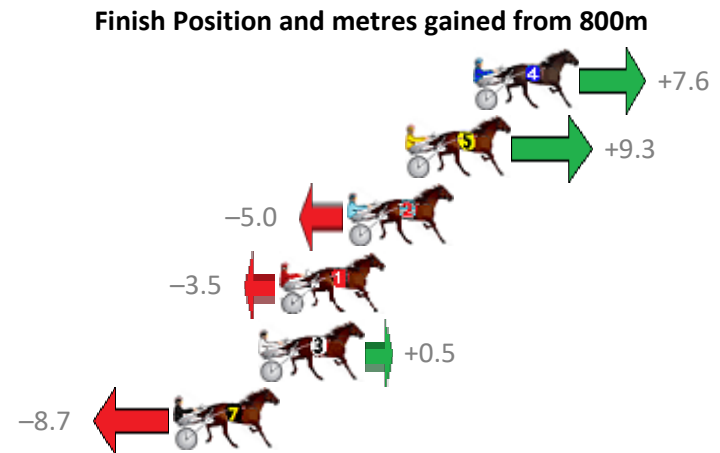

Albion Park Race 8 Distance 1660m

Saturday, 8 June 2019

Gross Time: 1:55.40 MileRate: 1:51.80 LeadTime: 3.60s First Qtr: 28.00s Second Qtr: 29.10s Third Qtr: 27.20s Fourth Qtr: 27.50s

NoHorse	Plc	Margin	Time	800Time (W)	400 Time (W)
4 ELENIARK	1	0.0m	1:55.40	54.18s (1)	27.09s (2)
5 ALLELUIA	2	2.7m	1:55.59	54.06s (1)	26.98s (2)
2 GLENFERRIE HOOD	3	5.0m	1:55.74	55.04s (0)	27.84s (0)
1 HOLY CAMP CLIVE	4	7.7m	1:55.93	54.94s (0)	27.74s (0)
3 MACH ALERT	5	8.5m	1:55.98	54.67s (0)	27.51s (0)
7 A GOOD CHANCE	6	11.9m	1:56.22	55.29s (1)	28.18s (1)

Sectionals
Powered by

PJ Harness Analyser
Master harness racing with the power of sectionals
Owners, Trainers and Punters - Check out what's new at www.pjdata.com.au

The Racing Queensland Board (trading as Racing Queensland) and provider are not responsible for the completeness or accuracy of any of the information contained herein, and makes no representations about its suitability for any purpose.