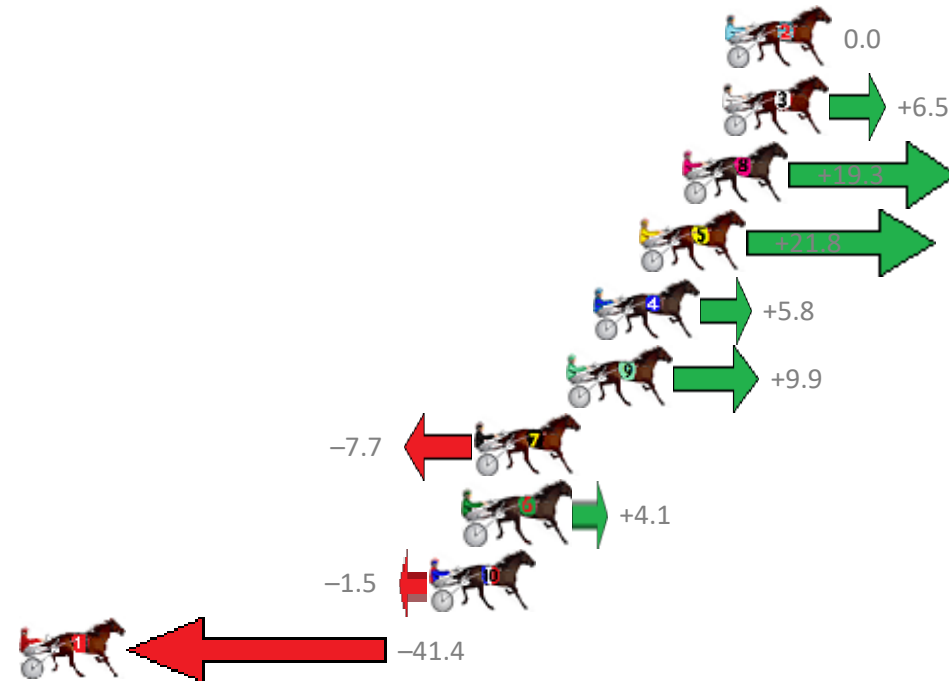

Albion Park Race 4 Distance 2138m

Saturday, 8 June 2019

Gross Time: 2:34.10 MileRate: 1:56.00 LeadTime: 37.40s First Qtr: 31.00s Second Qtr: 29.40s Third Qtr: 27.40s Fourth Qtr: 28.90s

NoHorse	Plc	Margin	Time	800Time (W)	400 Time (W)
2 ROCKNROLL EMMA	1	0.0m	2:34.10	56.30s (0)	28.90s (0)
3 COMIGAL	2	0.1m	2:34.11	55.84s (1)	28.53s (0)
8 FAME ASSURED	3	1.7m	2:34.22	54.94s (2)	27.90s (2)
5 STUDLEIGH KRISTEN	4	3.4m	2:34.35	54.77s (1)	27.72s (2)
4 MAMMALS MAGIC	5	5.2m	2:34.48	55.89s (1)	28.58s (1)
9 ELLE YEAH	6	6.3m	2:34.56	55.60s (2)	28.53s (2)
7 GOTTA GO JAZZY JET	7	9.9m	2:34.82	56.84s (1)	29.43s (1)
6 DRIVE THE DREAM	8	10.3m	2:34.84	56.01s (0)	28.47s (1)
10 FARRAHFOWLER	9	11.7m	2:34.95	56.41s (0)	28.37s (0)
1 LURAH	10	46.2m	2:37.44	59.21s (0)	31.21s (0)

Finish Position and metres gained from 800m

Sectionals
Powered by

PJ Harness Analyser
Master harness racing with the power of sectionals
Owners, Trainers and Punters - Check out what's new at www.pjdata.com.au

The Racing Queensland Board (trading as Racing Queensland) and provider are not responsible for the completeness or accuracy of any of the information contained herein, and makes no representations about its suitability for any purpose.