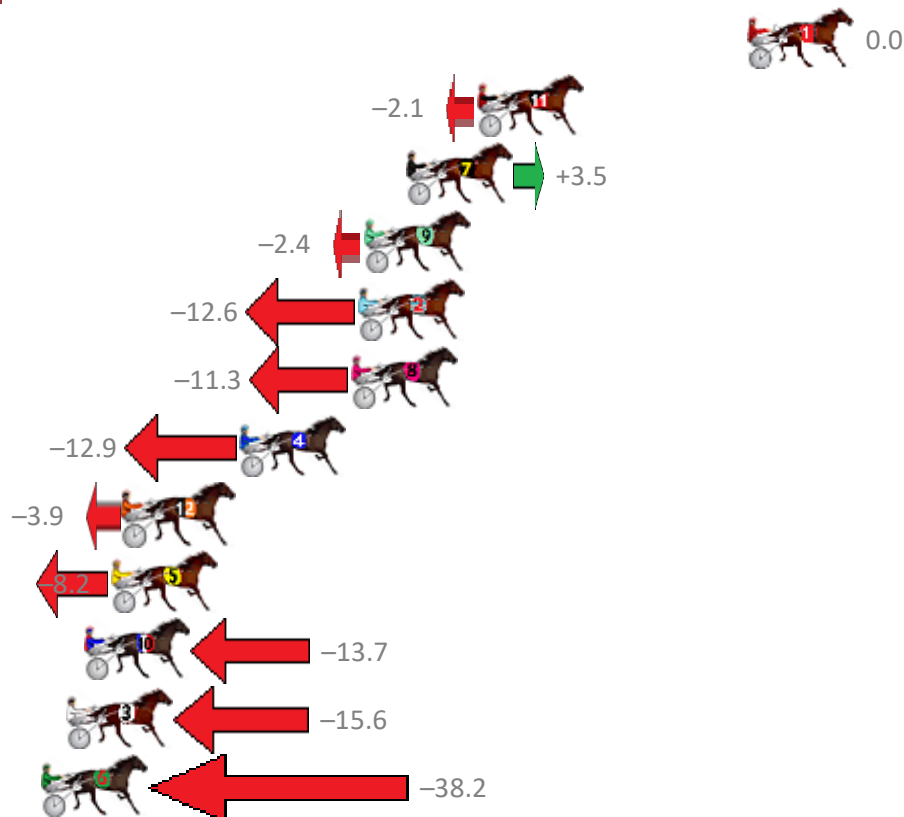

Albion Park Race 9 Distance 2138m

Tuesday, 11 June 2019

Gross Time: 2:33.80 MileRate: 1:55.80 LeadTime: 37.10s First Qtr: 31.00s Second Qtr: 30.10s Third Qtr: 28.50s Fourth Qtr: 27.10s

NoHorse	Plc	Margin	Time	800Time (W)	400 Time (W)
1 SOMWHEREOVARAINB	1	0.0m	2:33.80	55.60s (0)	27.10s (0)
11 LITTLE CHANGE	2	10.7m	2:34.52	55.75s (0)	27.13s (0)
7 THE ANNOUNCER	3	13.5m	2:34.71	55.36s (2)	27.40s (2)
9 RUN BOY RUN	4	15.2m	2:34.83	55.77s (0)	27.15s (0)
2 MACHIN OUT	5	15.4m	2:34.84	56.48s (1)	27.99s (1)
8 MUCH BETTOR	6	15.7m	2:34.86	56.39s (0)	27.76s (0)
4 ALWAYS IN COMMAND	7	20.1m	2:35.16	56.50s (1)	28.03s (1)
12 ILLAWONG DREAMTIM	8	24.7m	2:35.47	55.87s (1)	27.84s (2)
5 WILLBE DOC	9	25.2m	2:35.51	56.17s (0)	27.45s (0)
10 SON OF MARA	10	26.3m	2:35.58	56.55s (2)	28.57s (2)
3 THE HARLEM HAMMER	11	27.0m	2:35.63	56.68s (1)	28.14s (1)
6 EPIRUS BOY	12	54.0m	2:37.46	58.25s (1)	29.42s (1)

Finish Position and metres gained from 800m

Sectionals
Powered by

PJ Harness Analyser
Master harness racing with the power of sectionals
Owners, Trainers and Punters - Check out what's new at www.pjdata.com.au

The Racing Queensland Board (trading as Racing Queensland) and provider are not responsible for the completeness or accuracy of any of the information contained herein, and makes no representations about its suitability for any purpose.