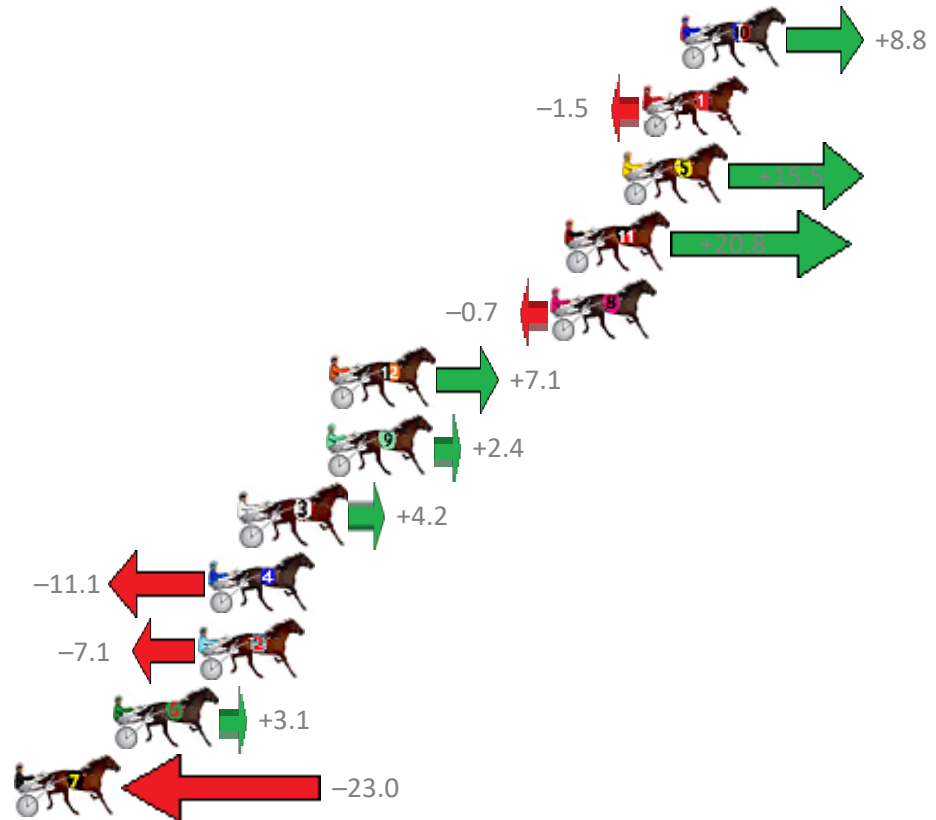

Albion Park Race 8 Distance 1660m

Tuesday, 11 June 2019

Gross Time: 1:57.00 MileRate: 1:53.40 LeadTime: 3.40s First Qtr: 27.50s Second Qtr: 29.70s Third Qtr: 28.60s Fourth Qtr: 27.80s

NoHorse	Plc	Margin	Time	800Time (W)	400 Time (W)
10 CARDLESFROMHEAVEN	1	0.0m	1:57.00	55.78s (0)	27.19s (0)
1 KEY LARGO	2	1.5m	1:57.10	56.51s (0)	27.90s (0)
5 ROYAL LINCOLN	3	2.3m	1:57.16	55.31s (0)	27.04s (0)
11 BILL HALEY	4	4.6m	1:57.32	54.93s (1)	26.80s (2)
8 LEFT A TERROR	5	5.1m	1:57.35	56.45s (0)	27.85s (0)
12 TEARAWAY DIAMOND	6	13.9m	1:57.97	55.90s (1)	27.74s (2)
9 LANCELOT BROMAC	7	14.0m	1:57.97	56.23s (1)	28.05s (2)
3 OUR UNCLE ALAN	8	17.4m	1:58.21	56.10s (2)	27.31s (0)
4 JUSTALITTLE TORQUE	9	18.7m	1:58.30	57.18s (1)	28.34s (1)
2 HAVANA MOON	10	19.1m	1:58.33	56.90s (1)	28.07s (1)
6 NEWPORT DREAMZ	11	22.5m	1:58.56	56.18s (2)	27.71s (1)
7 CLASSIE AMERICAN	12	26.4m	1:58.83	58.02s (1)	29.16s (1)

Finish Position and metres gained from 800m

Sectionals
Powered by

PJ Harness Analyser
Master harness racing with the power of sectionals
Owners, Trainers and Punters - Check out what's new at www.pjdata.com.au

The Racing Queensland Board (trading as Racing Queensland) and provider are not responsible for the completeness or accuracy of any of the information contained herein, and makes no representations about its suitability for any purpose.