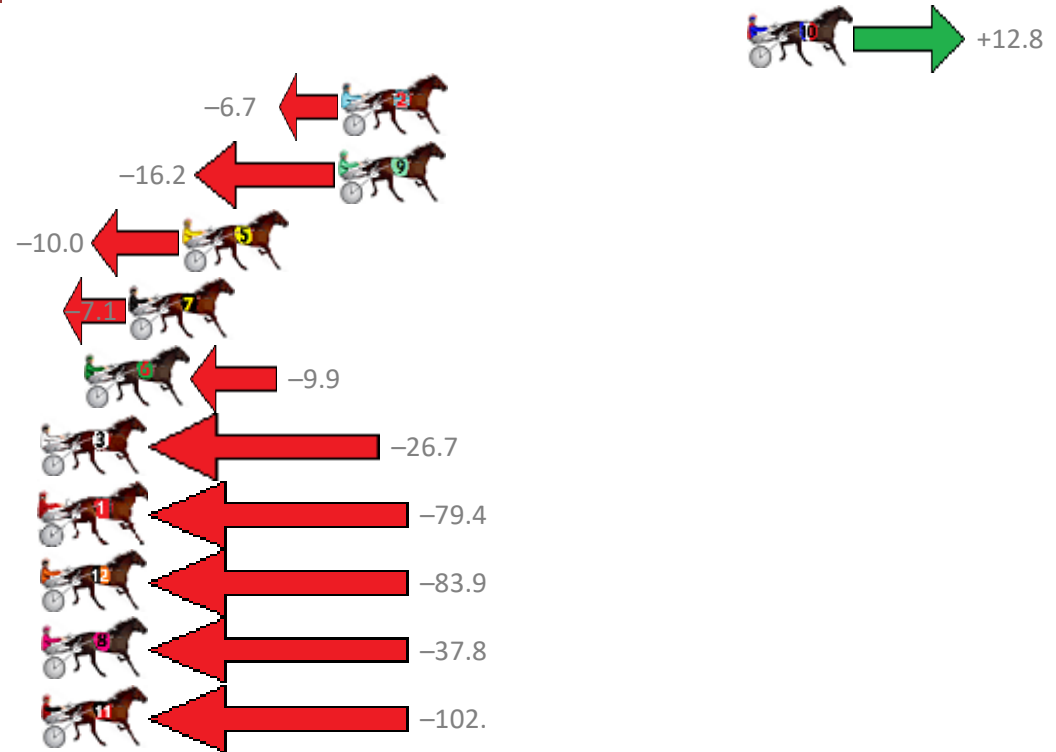

Albion Park Race 3 Distance 2138m

Tuesday, 11 June 2019

Gross Time: 2:43.50 MileRate: 2:01.90 LeadTime: 43.10s First Qtr: 30.70s Second Qtr: 31.40s Third Qtr: 28.70s Fourth Qtr: 29.60s

NoHorse	Plc	Margin	Time	800Time (W)	400 Time (W)
10 GREG THE GREAT	1	0.0m	2:43.50	57.37s (2)	29.60s (1)
2 MAJESTIC WHIZ	2	16.1m	2:44.69	58.79s (1)	30.23s (1)
9 MISTER OZ	3	16.2m	2:44.70	59.48s (0)	30.80s (0)
5 DAY TOURER	4	22.4m	2:45.16	59.03s (0)	29.78s (0)
7 GO AHEAD MAKEMYDA	5	24.5m	2:45.31	58.82s (1)	30.48s (1)
6 NO TRANSACTIONS	6	26.3m	2:45.45	59.02s (0)	29.93s (1)
3 PRINCESS KATERINA	7	31.1m	2:45.80	60.25s (1)	31.13s (0)
1 HAVANA MAGIC	8	87.8m	2:50.00	64.09s (0)	33.36s (0)
12 PATSDELIGHT	9	92.3m	2:50.33	64.41s (2)	33.62s (1)
8 ARNOLD	10	97.8m	2:50.74	61.05s (0)	32.03s (0)
11 STONED AGAIN	11	172.9m	2:56.29	65.80s (0)	33.51s (0)

Finish Position and metres gained from 800m

Sectionals
Powered by

PJ Harness Analyser
Master harness racing with the power of sectionals
Owners, Trainers and Punters - Check out what's new at www.pjdata.com.au

The Racing Queensland Board (trading as Racing Queensland) and provider are not responsible for the completeness or accuracy of any of the information contained herein, and makes no representations about its suitability for any purpose.