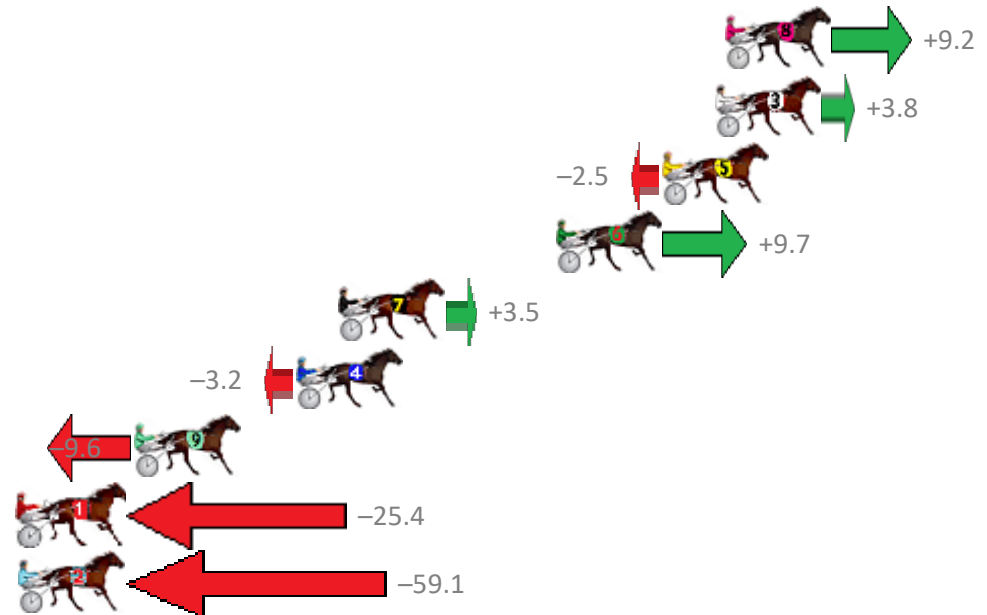

Albion Park Race 4 Distance 1660m

Tuesday, 11 June 2019

Gross Time: 2:00.10 MileRate: 1:56.50 LeadTime: 3.30s First Qtr: 28.80s Second Qtr: 29.60s Third Qtr: 29.00s Fourth Qtr: 29.40s

NoHorse	Plc	Margin	Time	800Time (W)	400 Time (W)
8 ANOTHER STATEMENT	1	0.0m	2:00.10	57.73s (0)	28.53s (0)
3 REMEMBER ME NOW	2	0.4m	2:00.13	58.12s (1)	29.19s (1)
5 TORQUE ONETWOTHRE	3	2.5m	2:00.28	58.58s (0)	29.58s (0)
6 BARONE	4	6.7m	2:00.59	57.69s (2)	29.10s (2)
7 OUR BALOU	5	15.3m	2:01.22	58.14s (1)	29.35s (1)
4 TALENT IN SPADES	6	17.0m	2:01.35	58.63s (1)	29.43s (2)
9 HOLLIE	7	23.4m	2:01.82	59.10s (0)	29.94s (0)
1 SIR BULSKI	8	29.8m	2:02.29	60.25s (0)	31.08s (0)
2 OUR RIDGY DIDGE	9	68.3m	2:05.12	62.71s (1)	33.95s (2)

Finish Position and metres gained from 800m

Sectionals
Powered by

PJ Harness Analyser
Master harness racing with the power of sectionals
Owners, Trainers and Punters - Check out what's new at www.pjdata.com.au

The Racing Queensland Board (trading as Racing Queensland) and provider are not responsible for the completeness or accuracy of any of the information contained herein, and makes no representations about its suitability for any purpose.