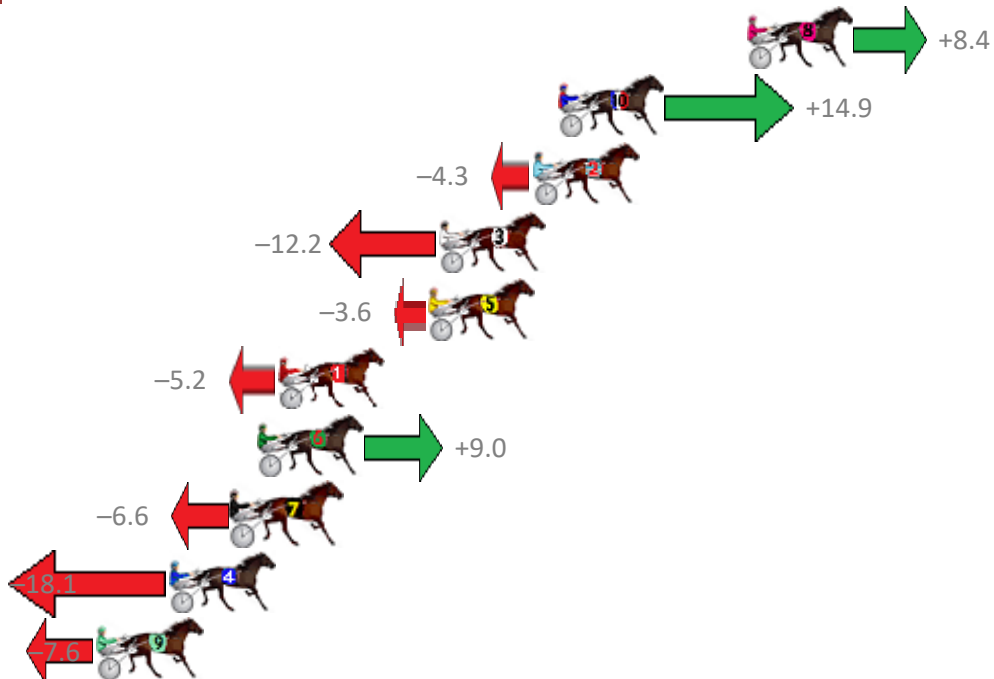

Albion Park Race 5 Distance 1660m

Tuesday, 11 June 2019

Gross Time: 1:58.50 MileRate: 1:54.90 LeadTime: 3.30s First Qtr: 28.70s Second Qtr: 30.90s Third Qtr: 27.90s Fourth Qtr: 27.70s

NoHorse	Plc	Margin	Time	800Time (W)	400 Time (W)
8 DEVOUGED	1	0.0m	1:58.50	55.02s (0)	27.08s (0)
10 NEWMERELLA LADYKAY	2	7.5m	1:59.02	54.56s (1)	27.18s (0)
2 AUNTY BESSY	3	8.5m	1:59.09	55.90s (0)	27.97s (0)
3 GOLDDIGGER GIRL	4	12.2m	1:59.34	56.45s (0)	28.54s (0)
5 TIMELESS APPEAL	5	12.6m	1:59.37	55.85s (1)	28.16s (1)
1 IMFEELINGIT	6	18.6m	1:59.79	55.96s (1)	28.39s (2)
6 THE MONEY BALL	7	19.4m	1:59.84	54.97s (0)	27.71s (0)
7 ZARAS ALL GOOD	8	20.4m	1:59.91	56.06s (0)	28.36s (1)
4 WANDARY MUSCAT	9	22.9m	2:00.09	56.86s (1)	29.18s (1)
9 IM NO OUTLAW	10	25.8m	2:00.29	56.13s (1)	28.56s (2)

Finish Position and metres gained from 800m

Sectionals
Powered by

PJ Harness Analyser
Master harness racing with the power of sectionals
Owners, Trainers and Punters - Check out what's new at www.pjdata.com.au

The Racing Queensland Board (trading as Racing Queensland) and provider are not responsible for the completeness or accuracy of any of the information contained herein, and makes no representations about its suitability for any purpose.