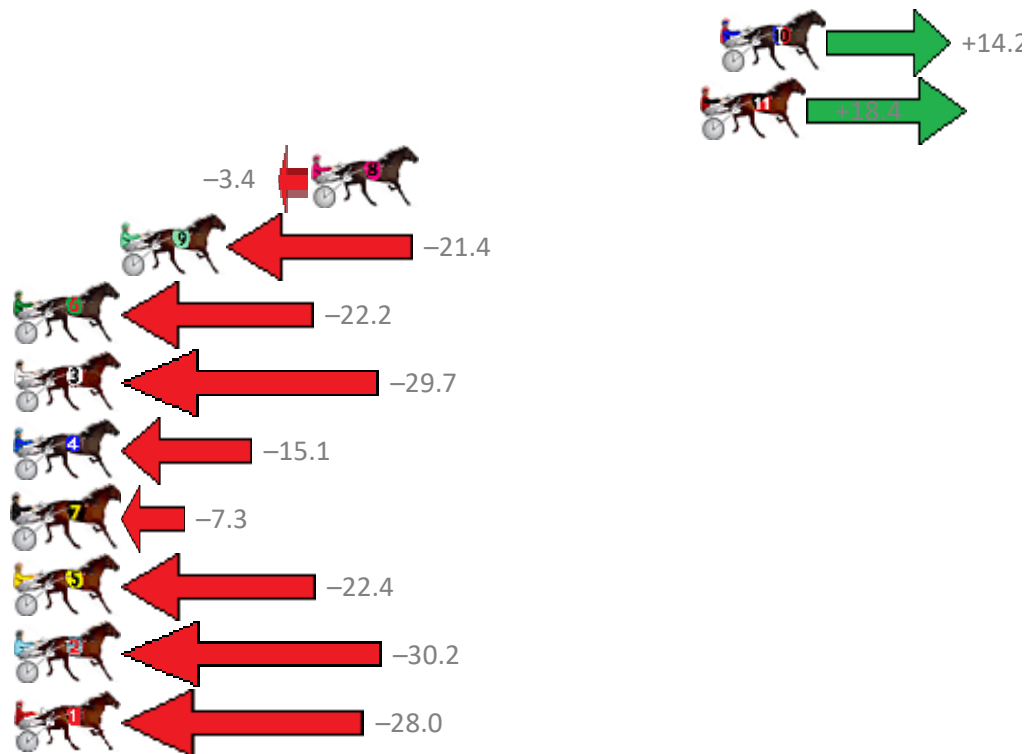

Albion Park Race 2 Distance 2138m

Tuesday, 11 June 2019

Gross Time: 2:36.60 MileRate: 1:57.90 LeadTime: 38.10s First Qtr: 29.70s Second Qtr: 31.40s Third Qtr: 28.50s Fourth Qtr: 28.90s

NoHorse	Plc	Margin	Time	800Time (W)	400 Time (W)
10 NORTHERN MUSCLE	1	0.0m	2:36.60	56.38s (2)	28.90s (1)
11 LAVROS TEXAS	2	0.8m	2:36.66	56.08s (2)	28.67s (2)
8 JEDDY R YA READY	3	16.2m	2:37.77	57.64s (0)	28.50s (1)
9 MATATOKI	4	23.8m	2:38.32	58.94s (1)	30.14s (1)
6 SPIRIT WALKER	5	29.4m	2:38.72	58.99s (1)	30.04s (1)
3 IM THE COMMANDO	6	29.7m	2:38.75	59.53s (0)	30.76s (0)
4 LANSBURY	7	30.9m	2:38.83	58.48s (1)	29.41s (2)
7 ASTRAL RULER	8	31.5m	2:38.88	57.92s (1)	29.88s (2)
5 WHATABOYZ	9	34.0m	2:39.06	59.01s (1)	30.07s (1)
2 MISS INVASION	10	34.4m	2:39.09	59.57s (0)	30.66s (0)
1 JUSTABILIKEMUM	11	36.6m	2:39.24	59.41s (0)	30.30s (0)

Finish Position and metres gained from 800m

Sectionals
Powered by

PJ Harness Analyser
Master harness racing with the power of sectionals
Owners, Trainers and Punters - Check out what's new at www.pjdata.com.au

The Racing Queensland Board (trading as Racing Queensland) and provider are not responsible for the completeness or accuracy of any of the information contained herein, and makes no representations about its suitability for any purpose.