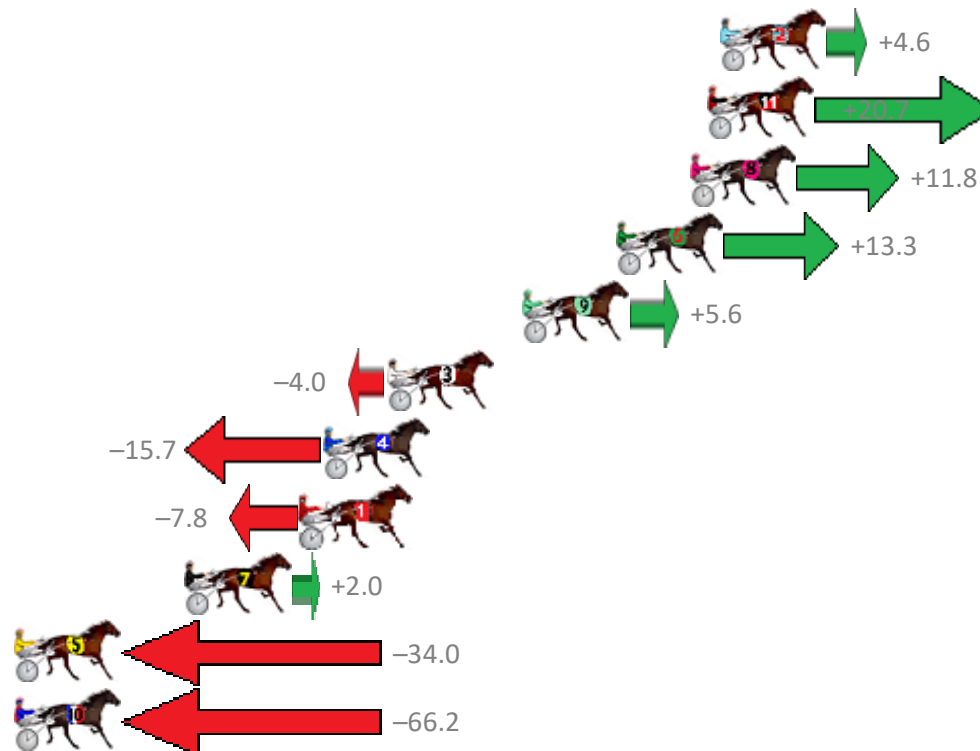

Albion Park Race 10 Distance 2138m

Tuesday, 11 June 2019

Gross Time: 2:34.70 MileRate: 1:56.40 LeadTime: 35.90s First Qtr: 28.60s Second Qtr: 29.90s Third Qtr: 30.30s Fourth Qtr: 30.00s

NoHorse	Plc	Margin	Time	800Time (W)	400 Time (W)
2 SHEISWATCHING	1	0.0m	2:34.70	59.95s (0)	29.43s (0)
11 JUSTA DALE	2	0.5m	2:34.74	58.74s (1)	29.68s (2)
8 RECIPE FOR DREAMING	3	1.2m	2:34.79	59.41s (0)	29.08s (3)
6 CAESARS ASTRUM	4	4.1m	2:35.01	59.30s (0)	29.02s (1)
9 OUR DELIGHT	5	7.8m	2:35.29	59.88s (1)	30.58s (1)
3 STUDLEIGH STRIDE	6	13.2m	2:35.69	60.60s (1)	30.14s (2)
4 APHORISM	7	15.7m	2:35.88	61.48s (0)	31.13s (0)
1 TORQUE FEELS GOOD	8	16.6m	2:35.94	60.89s (0)	30.32s (0)
7 WEE JIMMY	9	21.2m	2:36.29	60.15s (2)	30.41s (4)
5 NADEEN FRANCO	10	38.4m	2:37.58	62.86s (1)	32.31s (1)
10 ZARAS DANCE	11	84.8m	2:41.06	65.29s (2)	34.50s (2)

Finish Position and metres gained from 800m

Sectionals
Powered by

PJ Harness Analyser
Master harness racing with the power of sectionals
Owners, Trainers and Punters - Check out what's new at www.pjdata.com.au

The Racing Queensland Board (trading as Racing Queensland) and provider are not responsible for the completeness or accuracy of any of the information contained herein, and makes no representations about its suitability for any purpose.