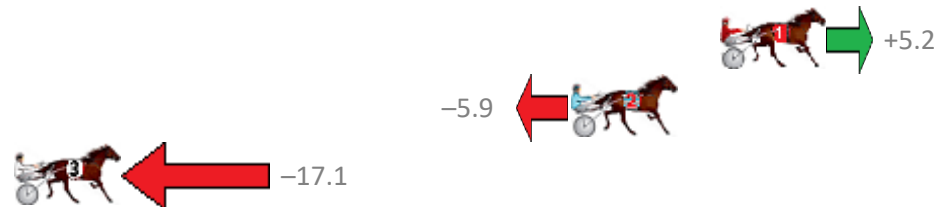

### Finish Position and metres gained from 800m

Sectionals  
Powered by

**PJ Harness Analyser**  
Master harness racing with the power of sectionals  
Owners, Trainers and Punters - Check out what's new at [www.pjdata.com.au](http://www.pjdata.com.au)