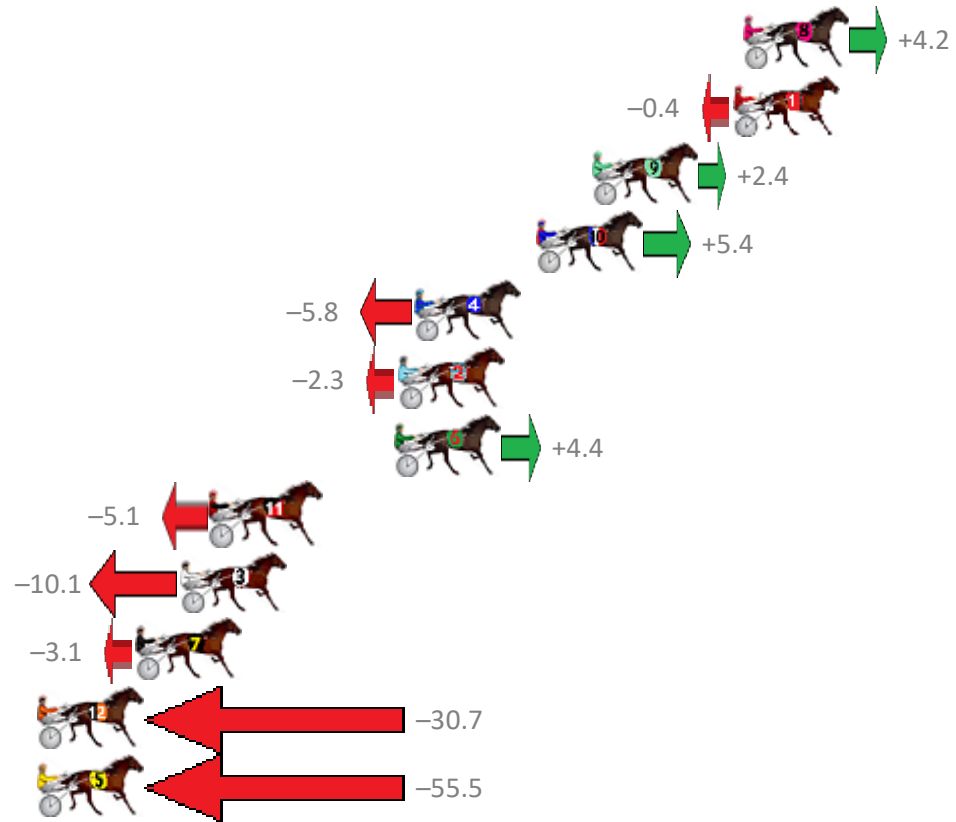

Albion Park Race 6 Distance 1660m

Tuesday, 11 June 2019

Gross Time: 1:57.70 MileRate: 1:54.10 LeadTime: 3.30s First Qtr: 28.40s Second Qtr: 30.00s Third Qtr: 27.80s Fourth Qtr: 28.20s

NoHorse	Plc	Margin	Time	800Time (W)	400 Time (W)
8 IMA BIRUBI BOY	1	0.0m	1:57.70	55.71s (0)	27.89s (0)
1 THATS HOW WEROLL	2	0.4m	1:57.73	56.03s (0)	28.23s (0)
9 PERFECT JESSE	3	6.0m	1:58.12	55.83s (0)	28.03s (0)
10 DONNY JONES	4	8.2m	1:58.28	55.62s (0)	27.83s (0)
4 GREGS LEGACY	5	13.0m	1:58.62	56.41s (1)	28.48s (1)
2 MO JARNEY	6	13.7m	1:58.67	56.16s (1)	28.21s (1)
6 HEZ RAZOR SHARP	7	13.8m	1:58.67	55.69s (0)	27.86s (0)
11 OCEANS PREDATOR	8	21.1m	1:59.19	56.36s (1)	28.47s (1)
3 VANDE VELDE	9	22.3m	1:59.27	56.71s (2)	28.49s (2)
7 CROWNING GLORY	10	24.1m	1:59.40	56.22s (1)	28.42s (1)
12 MATT BELFORD	11	38.3m	2:00.40	58.15s (2)	29.93s (2)
5 THE IDEAL DANCER	12	57.9m	2:01.78	59.88s (1)	31.56s (3)

Finish Position and metres gained from 800m

Sectionals
Powered by

PJ Harness Analyser
Master harness racing with the power of sectionals
Owners, Trainers and Punters - Check out what's new at www.pjdata.com.au

The Racing Queensland Board (trading as Racing Queensland) and provider are not responsible for the completeness or accuracy of any of the information contained herein, and makes no representations about its suitability for any purpose.