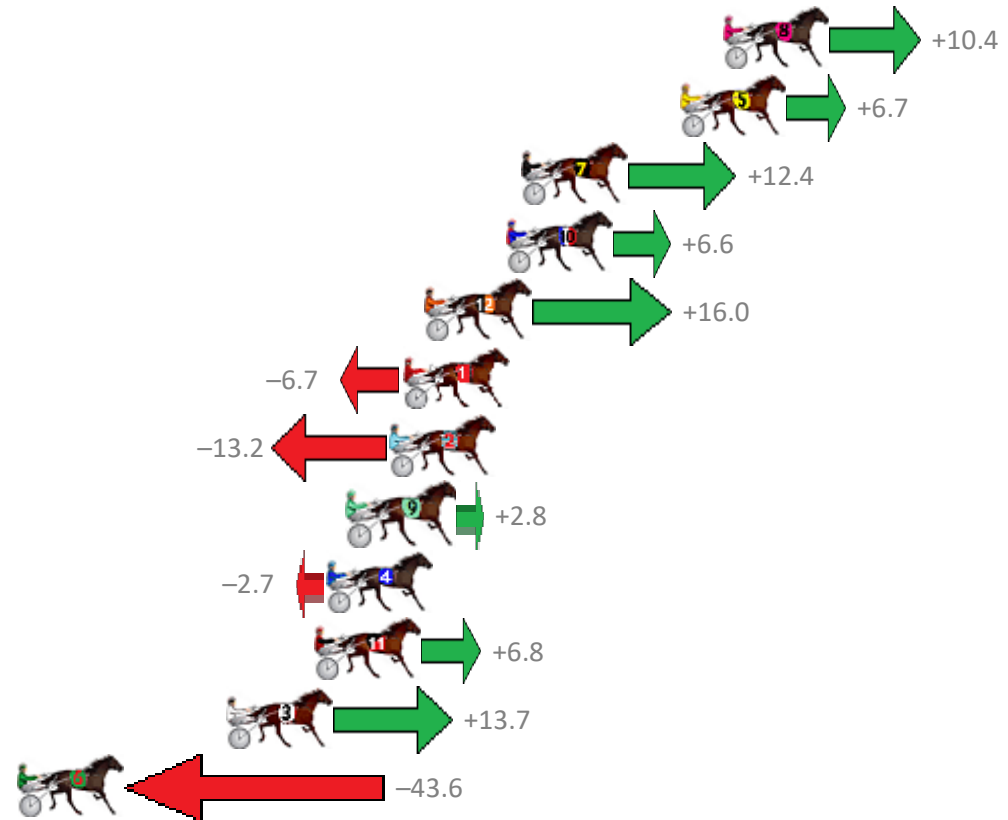

Albion Park Race 7 Distance 2138m

Tuesday, 11 June 2019

Gross Time: 2:32.40 MileRate: 1:54.70 LeadTime: 37.30s First Qtr: 29.70s Second Qtr: 28.70s Third Qtr: 27.70s Fourth Qtr: 29.00s

NoHorse	Plc	Margin	Time	800Time (W)	400 Time (W)
8 TOP TRIO	1	0.0m	2:32.40	55.96s (0)	28.38s (0)
5 TOMEARA	2	1.7m	2:32.52	56.23s (1)	28.75s (1)
7 VETTEL	3	8.0m	2:32.98	55.82s (0)	28.29s (0)
10 CHAPTER ONE	4	8.6m	2:33.02	56.23s (0)	28.68s (0)
12 LIVING AGAIN	5	11.8m	2:33.26	55.57s (1)	28.26s (1)
1 LOCHINVER	6	12.7m	2:33.32	57.17s (0)	29.60s (0)
2 IMTHE GOLDEN CHILD	7	13.2m	2:33.36	57.64s (0)	29.96s (0)
9 BEAU CISHLOM	8	14.8m	2:33.47	56.50s (1)	29.22s (2)
4 DEECAESAR	9	15.7m	2:33.54	56.89s (1)	28.91s (2)
11 BELLS BEACH HOUSE	10	16.2m	2:33.57	56.22s (1)	28.85s (3)
3 GASMONKEY	11	19.7m	2:33.83	55.73s (1)	28.59s (0)
6 SOMEMONDOSOMEW	12	46.4m	2:35.76	59.79s (1)	31.39s (1)

Finish Position and metres gained from 800m

Sectionals
Powered by

PJ Harness Analyser
Master harness racing with the power of sectionals
Owners, Trainers and Punters - Check out what's new at www.pjdata.com.au

The Racing Queensland Board (trading as Racing Queensland) and provider are not responsible for the completeness or accuracy of any of the information contained herein, and makes no representations about its suitability for any purpose.