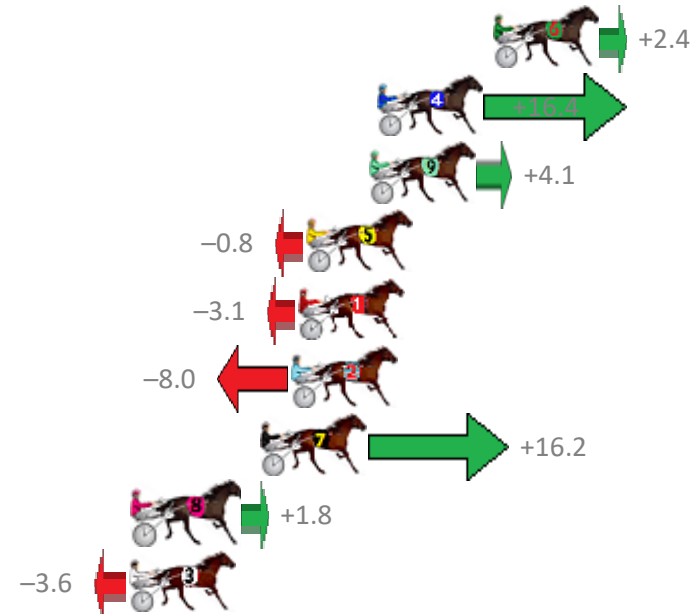

Albion Park Race 7 Distance 2138m

Friday, 14 June 2019

Gross Time: 2:35.80 MileRate: 1:57.30 LeadTime: 37.50s First Qtr: 30.70s Second Qtr: 31.00s Third Qtr: 28.50s Fourth Qtr: 28.10s

NoHorse	Plc	Margin	Time	800Time (W)	400 Time (W)
6 ROCKNROLL EMMA	1	0.0m	2:35.80	56.43s (1)	27.93s (1)
4 WHISKEY BLAZE	2	4.6m	2:36.12	55.44s (1)	27.16s (2)
9 IAMBOOGIE	3	4.9m	2:36.14	56.31s (0)	27.80s (0)
5 ZAC MAC	4	7.4m	2:36.32	56.66s (1)	28.14s (1)
1 STITCHED UP	5	7.7m	2:36.34	56.82s (0)	28.30s (0)
2 COLONEL JOY	6	8.0m	2:36.36	57.17s (0)	28.66s (0)
7 HASHTAG	7	9.2m	2:36.45	55.45s (1)	27.79s (2)
8 OFFTHETOPOFMYHEAD	8	14.2m	2:36.80	56.47s (1)	28.03s (1)
3 COMIGAL	9	14.4m	2:36.81	56.85s (1)	28.47s (2)

Finish Position and metres gained from 800m

Sectionals
Powered by

PJ Harness Analyser
Master harness racing with the power of sectionals
Owners, Trainers and Punters - Check out what's new at www.pjdata.com.au

The Racing Queensland Board (trading as Racing Queensland) and provider are not responsible for the completeness or accuracy of any of the information contained herein, and makes no representations about its suitability for any purpose.