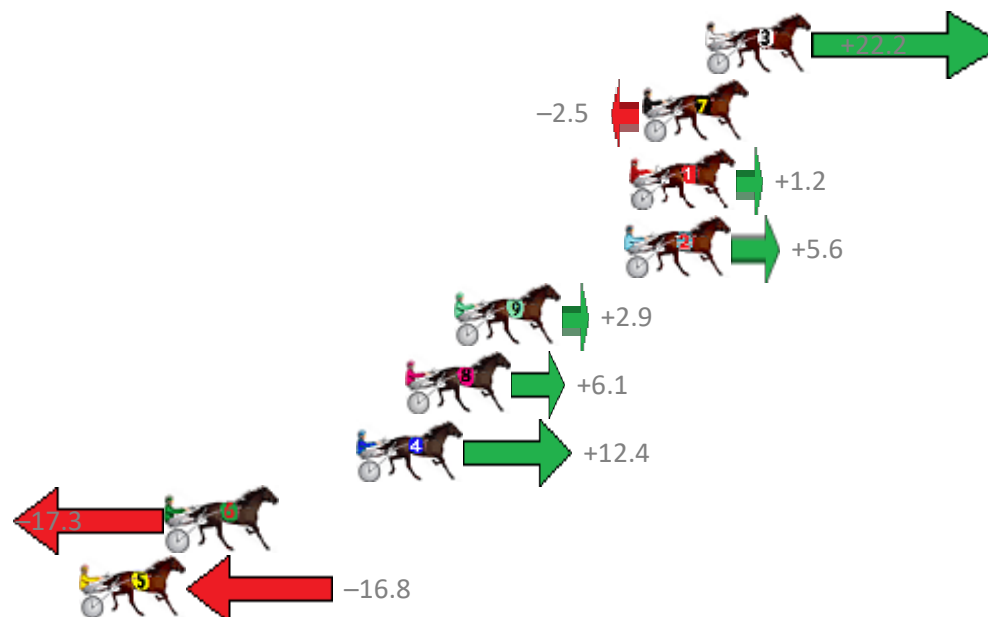

Albion Park Race 8 Distance 1660m

Friday, 14 June 2019

Gross Time: 1:58.10 MileRate: 1:54.50 LeadTime: 3.30s First Qtr: 27.00s Second Qtr: 29.60s Third Qtr: 28.50s Fourth Qtr: 29.70s

NoHorse	Plc	Margin	Time	800Time (W)	400 Time (W)
3 AINTNOBETTOR	1	0.0m	1:58.10	56.58s (1)	28.79s (1)
7 MAYWYNS COURAGE	2	2.5m	1:58.29	58.38s (0)	29.89s (0)
1 FRENCH GLOBE	3	3.0m	1:58.32	58.11s (0)	29.58s (0)
2 SUBTLE ADVICE	4	3.2m	1:58.34	57.79s (0)	29.20s (0)
9 COULDNTBETOLD	5	9.9m	1:58.84	57.99s (1)	29.47s (2)
8 ONLY IN ROME	6	11.9m	1:58.98	57.76s (1)	29.87s (3)
4 CROOKWELL JAKE	7	13.8m	1:59.12	57.30s (2)	29.64s (3)
6 MACHIN OUT	8	21.3m	1:59.68	59.46s (1)	30.70s (1)
5 KURAHAUPO GAMBLER	9	24.8m	1:59.94	59.42s (1)	30.92s (2)

Finish Position and metres gained from 800m

Sectionals
Powered by

PJ Harness Analyser
Master harness racing with the power of sectionals
Owners, Trainers and Punters - Check out what's new at www.pjdata.com.au

The Racing Queensland Board (trading as Racing Queensland) and provider are not responsible for the completeness or accuracy of any of the information contained herein, and makes no representations about its suitability for any purpose.