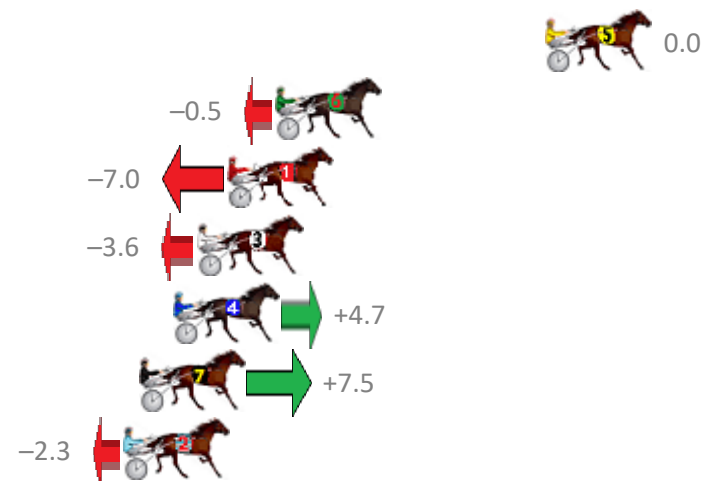

Albion Park Race 1 Distance 1660m

Friday, 14 June 2019

Gross Time: 1:58.20 MileRate: 1:54.60 LeadTime: 3.40s First Qtr: 28.10s Second Qtr: 30.40s Third Qtr: 27.80s Fourth Qtr: 28.50s

NoHorse	Plc	Margin	Time	800Time (W)	400 Time (W)
5 WILL THE WIZARD	1	0.0m	1:58.20	56.30s (0)	28.50s (0)
6 GOOD AS IT GETS	2	10.7m	1:58.96	56.34s (1)	28.82s (1)
1 A BETTER CHANCE	3	12.6m	1:59.10	56.79s (0)	29.01s (0)
3 GIRL ON THE GO	4	13.8m	1:59.18	56.55s (0)	28.71s (0)
4 MILLWOOD TILLY	5	14.7m	1:59.25	55.97s (1)	28.51s (1)
7 MYSTERY ROAD	6	16.1m	1:59.35	55.77s (2)	28.62s (2)
2 MERAUVIGLIA	7	16.7m	1:59.39	56.46s (1)	28.93s (1)

Finish Position and metres gained from 800m

Sectionals
Powered by

PJ Harness Analyser
Master harness racing with the power of sectionals
Owners, Trainers and Punters - Check out what's new at www.pjdata.com.au

The Racing Queensland Board (trading as Racing Queensland) and provider are not responsible for the completeness or accuracy of any of the information contained herein, and makes no representations about its suitability for any purpose.