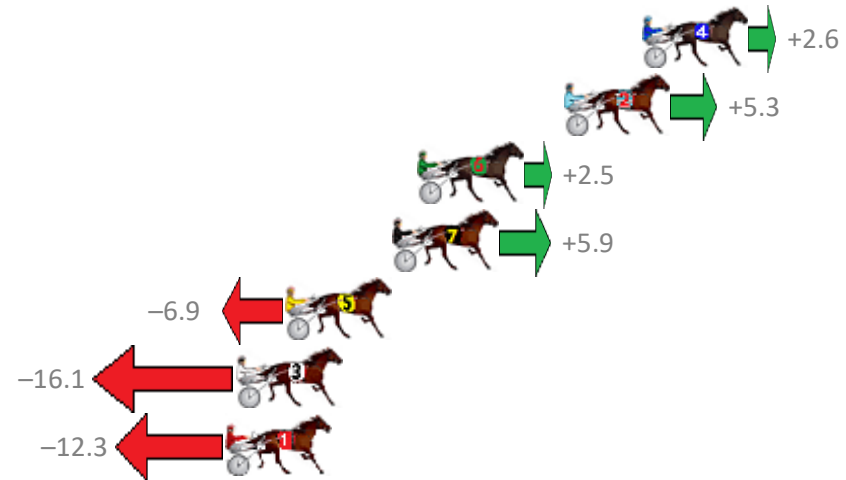

Albion Park Race 4 Distance 2138m

Friday, 14 June 2019

Gross Time: 2:34.10 MileRate: 1:56.00 LeadTime: 38.00s First Qtr: 29.90s Second Qtr: 30.10s Third Qtr: 27.70s Fourth Qtr: 28.40s

NoHorse	Plc	Margin	Time	800Time (W)	400 Time (W)
4 CASINO TOMMY	1	0.0m	2:34.10	55.92s (1)	28.40s (0)
2 RORY MACH	2	3.1m	2:34.32	55.73s (0)	27.81s (1)
6 DIVAS DELIGHT	3	8.9m	2:34.73	55.92s (1)	28.59s (2)
7 OUR MELS DREAM	4	9.9m	2:34.80	55.69s (1)	29.07s (1)
5 CRACKA STRIDE	5	14.1m	2:35.10	56.58s (1)	28.89s (1)
3 KARLOO MAC	6	16.1m	2:35.24	57.23s (0)	29.02s (0)
1 ERNIE BARRASSO	7	16.5m	2:35.27	56.96s (0)	28.73s (0)

Finish Position and metres gained from 800m

Sectionals
Powered by

PJ Harness Analyser
Master harness racing with the power of sectionals
Owners, Trainers and Punters - Check out what's new at www.pjdata.com.au

The Racing Queensland Board (trading as Racing Queensland) and provider are not responsible for the completeness or accuracy of any of the information contained herein, and makes no representations about its suitability for any purpose.