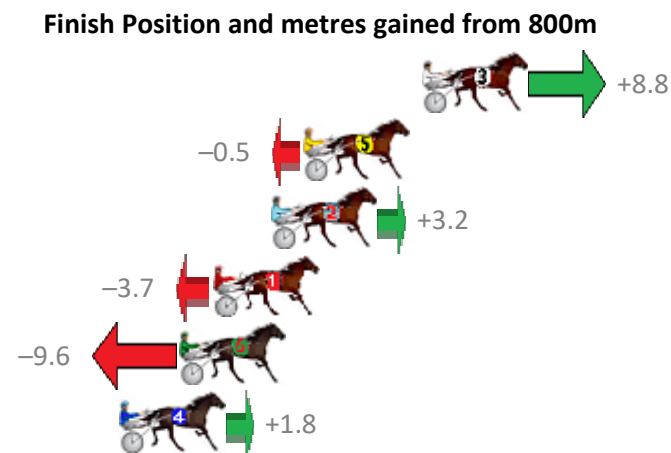

Albion Park Race 2 Distance 2138m

Friday, 14 June 2019

Gross Time: 2:34.80 MileRate: 1:56.50 LeadTime: 37.60s First Qtr: 30.20s Second Qtr: 29.50s Third Qtr: 27.70s Fourth Qtr: 29.80s

NoHorse	Plc	Margin	Time	800Time (W)	400 Time (W)
3 CAESARS ASTRUM	1	0.0m	2:34.80	56.87s (1)	29.16s (1)
5 ARCACHON	2	4.7m	2:35.15	57.54s (1)	29.97s (1)
2 NIKALONG HENRY	3	6.0m	2:35.25	57.27s (0)	29.46s (0)
1 STUDLEIGH STRIDE	4	8.3m	2:35.42	57.77s (0)	29.97s (0)
6 TORI MAY	5	9.6m	2:35.52	58.19s (0)	30.52s (0)
4 MAJOR SEASCAPE	6	12.0m	2:35.69	57.37s (1)	29.68s (1)

Sectionals
Powered by

PJ Harness Analyser
Master harness racing with the power of sectionals
Owners, Trainers and Punters - Check out what's new at www.pjdata.com.au

The Racing Queensland Board (trading as Racing Queensland) and provider are not responsible for the completeness or accuracy of any of the information contained herein, and makes no representations about its suitability for any purpose.