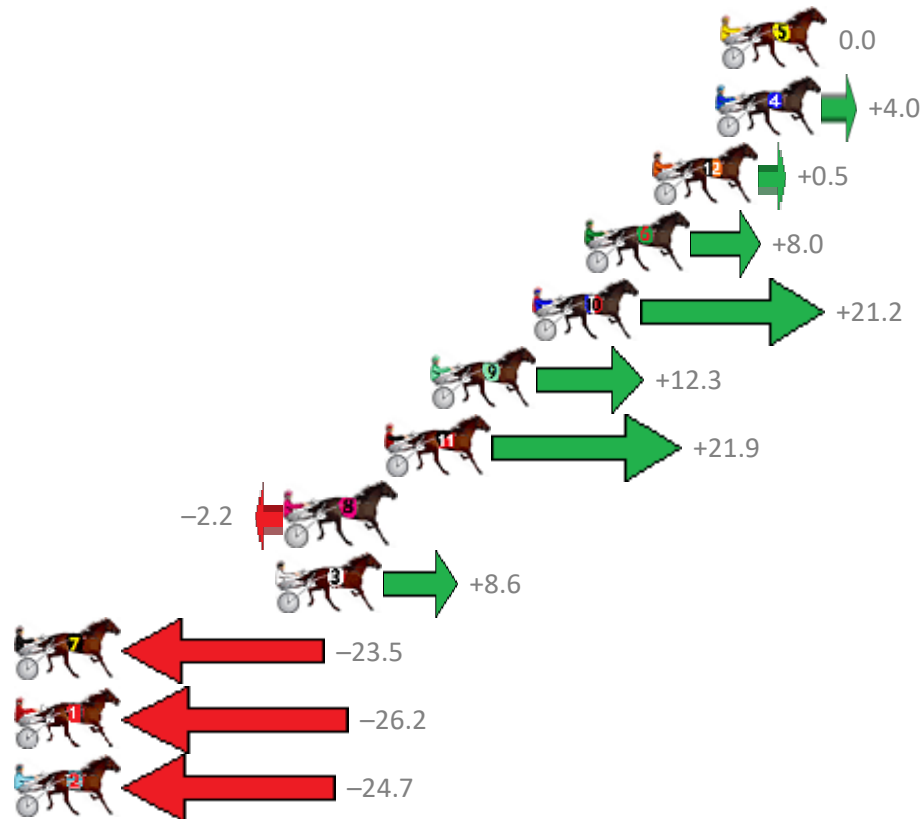

Albion Park Race 6 Distance 1660m

Friday, 14 June 2019

Gross Time: 1:57.80 MileRate: 1:54.20 LeadTime: 3.50s First Qtr: 27.60s Second Qtr: 29.50s Third Qtr: 28.20s Fourth Qtr: 29.00s

NoHorse	Plc	Margin	Time	800Time (W)	400 Time (W)
5 FOR ALL WE KNOW	1	0.0m	1:57.80	57.20s (0)	29.00s (0)
4 LITTLELIONELJAMES	2	0.2m	1:57.81	56.91s (0)	28.71s (0)
12 ALLABOUTDREAMS	3	2.7m	1:58.00	57.16s (1)	28.98s (1)
6 STUDLEIGH SONNY	4	5.4m	1:58.19	56.63s (1)	28.46s (2)
10 SPECIAL RESERVE	5	7.4m	1:58.34	55.68s (1)	28.23s (2)
9 MISTER DIAMOND	6	11.5m	1:58.63	56.32s (1)	28.73s (3)
11 JAMAICAN RESORT	7	13.3m	1:58.76	55.63s (1)	28.27s (2)
8 MALIBU DREAM	8	17.2m	1:59.05	57.36s (0)	29.03s (1)
3 SIRIUS VICKI	9	17.6m	1:59.08	56.59s (0)	28.41s (1)
7 MAJOR SLIP UP	10	32.3m	2:00.14	58.88s (1)	30.56s (1)
1 OUR MASQUERADE	11	36.4m	2:00.44	59.07s (0)	30.61s (0)
2 FORTYFIVE ROCK	12	45.1m	2:01.07	58.97s (0)	30.49s (0)

Finish Position and metres gained from 800m

Sectionals
Powered by

PJ Harness Analyser
Master harness racing with the power of sectionals
Owners, Trainers and Punters - Check out what's new at www.pjdata.com.au

The Racing Queensland Board (trading as Racing Queensland) and provider are not responsible for the completeness or accuracy of any of the information contained herein, and makes no representations about its suitability for any purpose.