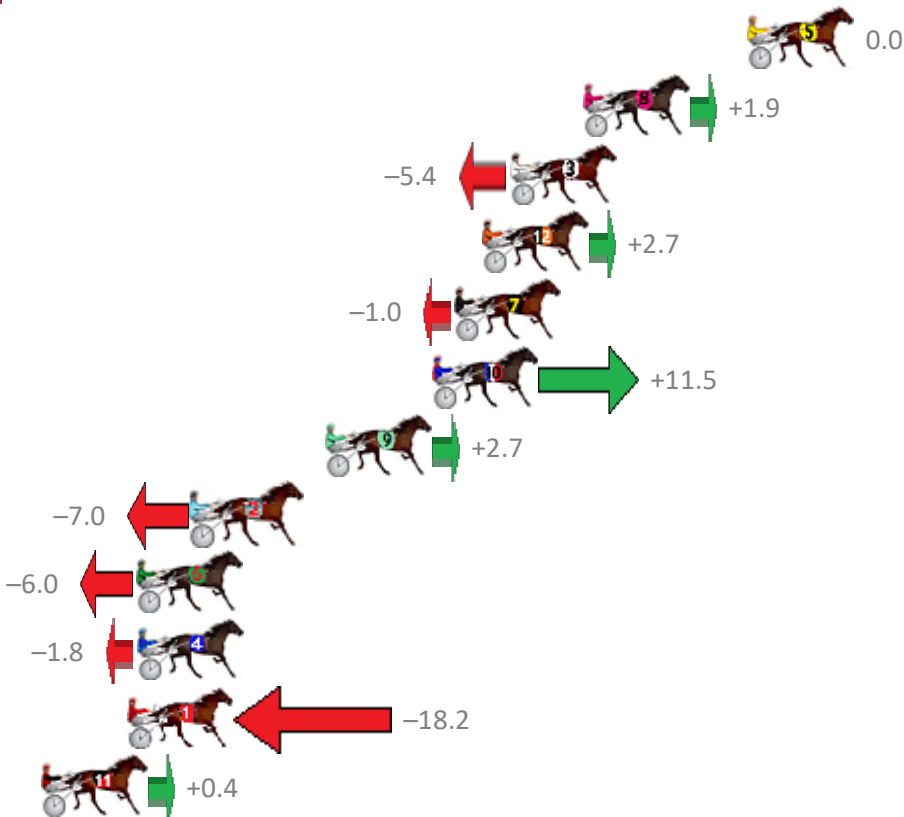

Albion Park Race 9 Distance 1660m

Friday, 14 June 2019

Gross Time: 2:00.60 MileRate: 1:56.90 LeadTime: 3.50s First Qtr: 28.70s Second Qtr: 32.50s Third Qtr: 28.40s Fourth Qtr: 27.50s

NoHorse	Plc	Margin	Time	800Time (W)	400 Time (W)
5 FLYING WINGARD	1	0.0m	2:00.60	55.90s (0)	27.50s (0)
8 BROADWATER	2	6.5m	2:01.05	55.77s (0)	27.36s (0)
3 DOMESTIC ART	3	9.4m	2:01.25	56.28s (0)	27.84s (0)
12 BONNIE JUJON	4	10.5m	2:01.32	55.71s (0)	27.27s (0)
7 ITZ MY GENERATION	5	11.6m	2:01.40	55.97s (1)	27.57s (1)
10 JUST TOMMY	6	12.5m	2:01.46	55.10s (1)	27.04s (2)
9 CAVALRYMAN	7	16.7m	2:01.75	55.71s (1)	27.36s (1)
2 MONTEREY JACK	8	22.0m	2:02.11	56.39s (1)	28.00s (1)
6 DAPPER	9	24.2m	2:02.26	56.32s (0)	27.84s (0)
4 LAUGHING EMOJI	10	24.2m	2:02.26	56.03s (0)	27.57s (1)
1 DOOLITTLE DANDY	11	24.6m	2:02.29	57.17s (1)	28.74s (1)
11 MORROCH BAY	12	28.2m	2:02.54	55.87s (1)	27.82s (2)

Finish Position and metres gained from 800m

Sectionals
Powered by

PJ Harness Analyser
Master harness racing with the power of sectionals
Owners, Trainers and Punters - Check out what's new at www.pjdata.com.au

The Racing Queensland Board (trading as Racing Queensland) and provider are not responsible for the completeness or accuracy of any of the information contained herein, and makes no representations about its suitability for any purpose.