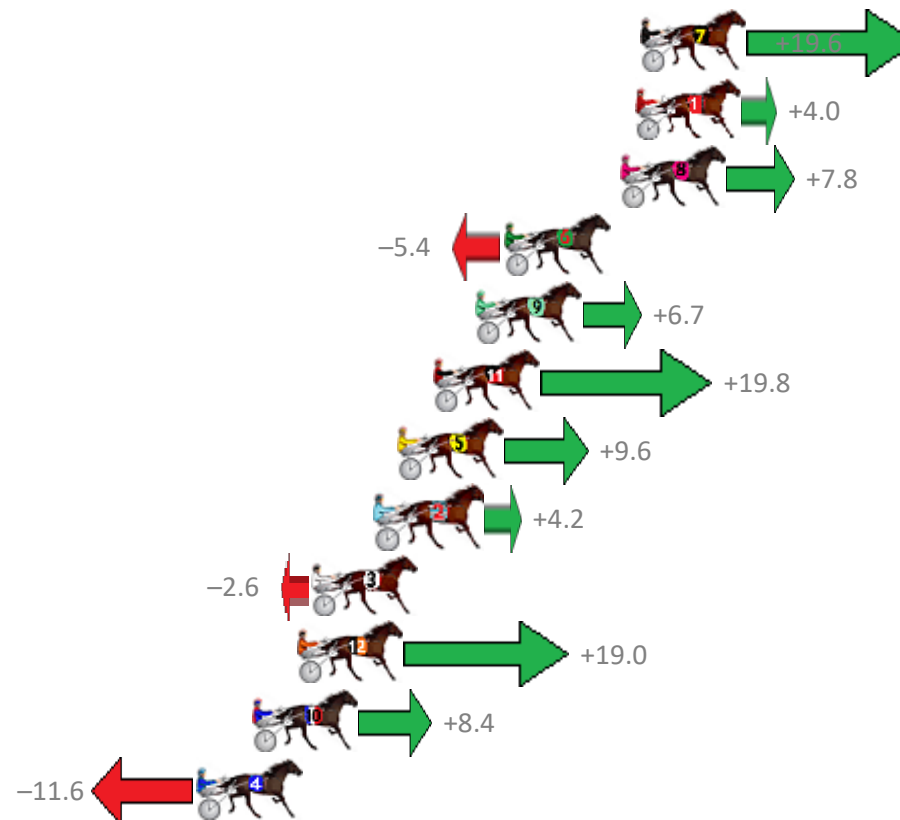

Albion Park Race 10 Distance 1660m

Friday, 14 June 2019

Gross Time: 1:57.30 MileRate: 1:53.70 LeadTime: 3.50s First Qtr: 27.00s Second Qtr: 30.10s Third Qtr: 28.00s Fourth Qtr: 28.70s

NoHorse	Plc	Margin	Time	800Time (W)	400 Time (W)
7 STOMPPEM	1	0.0m	1:57.30	55.31s (0)	27.32s (0)
1 CC JONES	2	0.2m	1:57.31	56.42s (0)	28.38s (0)
8 OUR LITTLE DIGGER	3	0.8m	1:57.36	56.15s (0)	28.11s (0)
6 FEELINGFORAMIRACLE	4	5.4m	1:57.69	57.08s (0)	29.09s (0)
9 SOULWRITER	5	6.5m	1:57.77	56.23s (0)	28.22s (0)
11 ESCALERA	6	8.2m	1:57.89	55.30s (1)	27.44s (1)
5 WHOSTOLEMYPIGEON	7	9.6m	1:57.99	56.02s (1)	28.08s (1)
2 VINTAGE DREAM	8	10.4m	1:58.05	56.40s (1)	28.36s (2)
3 HAPPY FEELINGS	9	13.0m	1:58.23	56.88s (1)	28.71s (1)
12 DATTITUDE	10	13.6m	1:58.28	55.35s (1)	27.45s (1)
10 SACHE GIRL	11	15.4m	1:58.40	56.10s (1)	28.24s (2)
4 OUR UNCLE JIM	12	17.6m	1:58.56	57.52s (1)	29.33s (1)

Finish Position and metres gained from 800m

Sectionals
Powered by

PJ Harness Analyser
Master harness racing with the power of sectionals
Owners, Trainers and Punters - Check out what's new at www.pjdata.com.au

The Racing Queensland Board (trading as Racing Queensland) and provider are not responsible for the completeness or accuracy of any of the information contained herein, and makes no representations about its suitability for any purpose.