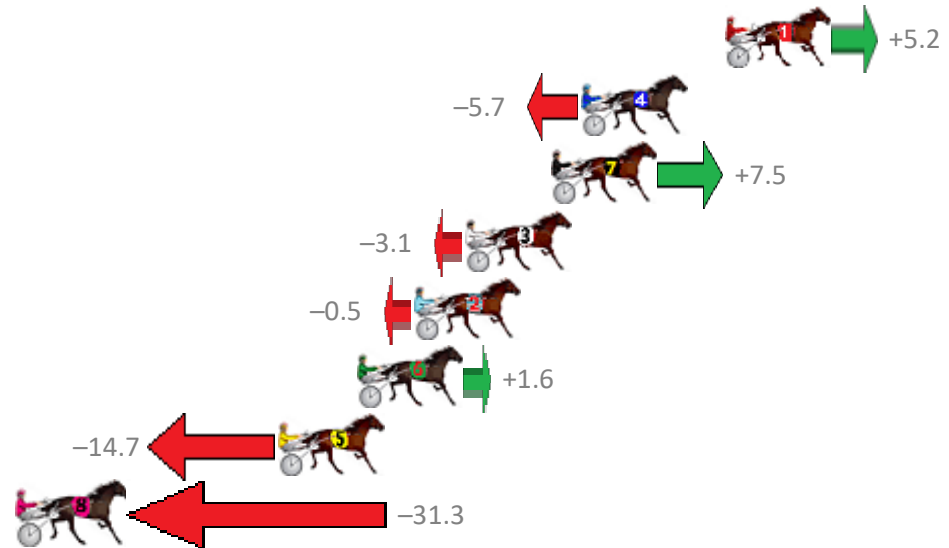

Albion Park Race 3 Distance 1660m

Friday, 14 June 2019

Gross Time: 1:58.80 MileRate: 1:55.10 LeadTime: 3.40s First Qtr: 27.20s Second Qtr: 30.30s Third Qtr: 28.40s Fourth Qtr: 29.50s

NoHorse	Plc	Margin	Time	800Time (W)	400 Time (W)
1 GOLD REACTOR	1	0.0m	1:58.80	57.52s (0)	29.19s (0)
4 RAGING INFERNO	2	5.7m	1:59.22	58.31s (0)	29.92s (0)
7 NAUGHTYINHEAVEN	3	6.9m	1:59.31	57.36s (0)	29.08s (0)
3 NICOPOLIS	4	10.3m	1:59.56	58.12s (1)	29.88s (2)
2 IM SUGAR COATED	5	12.3m	1:59.71	57.94s (1)	29.63s (2)
6 KYLIE BROMAC	6	14.6m	1:59.88	57.78s (1)	29.57s (1)
5 HEADWIN	7	17.7m	2:00.11	58.96s (1)	30.63s (1)
8 INDYS APPROVAL	8	40.7m	2:01.80	60.17s (0)	31.87s (1)

Finish Position and metres gained from 800m

Sectionals
Powered by

PJ Harness Analyser
Master harness racing with the power of sectionals
Owners, Trainers and Punters - Check out what's new at www.pjdata.com.au

The Racing Queensland Board (trading as Racing Queensland) and provider are not responsible for the completeness or accuracy of any of the information contained herein, and makes no representations about its suitability for any purpose.