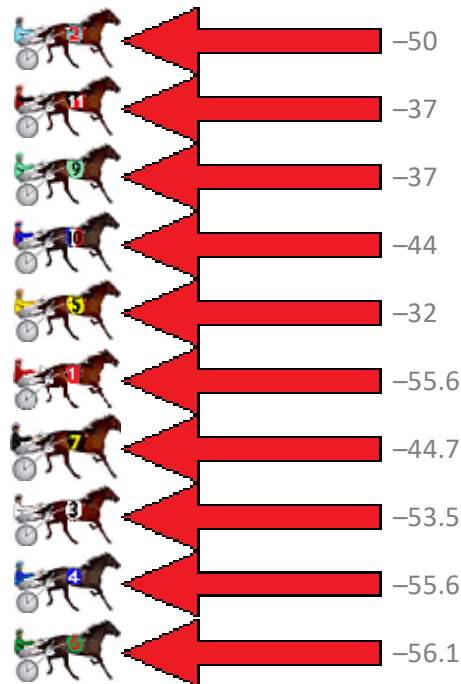

Albion Park Race 5 Distance 2138m

Friday, 14 June 2019

Gross Time: 2:41.50 MileRate: 2:00.50 LeadTime: 42.50s First Qtr: 31.50s Second Qtr: 30.20s Third Qtr: 28.90s Fourth Qtr: 28.40s

NoHorse Plc Margin Time 800Time (W) 400 Time (W)

8 GREG THE GREAT	1	0.0m	2:41.50	57.30s	(0)	28.40s	(0)
2 HAVANA MAGIC	2	55.3m	2:45.43	60.85s	(1)	31.43s	(0)
11 JUSTABITCOCO	3	57.4m	2:45.58	59.94s	(1)	30.49s	(2)
9 MONORAIL	4	58.0m	2:45.62	59.89s	(0)	30.19s	(1)
10 DAENERYS STORMBOR	5	58.7m	2:45.67	60.43s	(1)	31.52s	(1)
5 MUSCULUS	6	60.2m	2:45.77	59.53s	(0)	30.35s	(0)
1 SOH TWISTED	7	60.4m	2:45.79	61.28s	(0)	31.33s	(0)
7 EL SWAVO	8	62.5m	2:45.94	60.50s	(0)	30.89s	(1)
3 SMOKEY NOVA	9	64.1m	2:46.05	61.13s	(1)	31.33s	(1)
4 HIGH CLOUD LASS	10	64.8m	2:46.10	61.28s	(0)	31.33s	(0)
6 NORAHS FLING	11	69.7m	2:46.45	61.32s	(0)	31.39s	(0)

Finish Position and metres gained from 800m

Sectionals
Powered by

PJ Harness Analyser
Master harness racing with the power of sectionals
Owners, Trainers and Punters - Check out what's new at www.pjdata.com.au

The Racing Queensland Board (trading as Racing Queensland) and provider are not responsible for the completeness or accuracy of any of the information contained herein, and makes no representations about its suitability for any purpose.