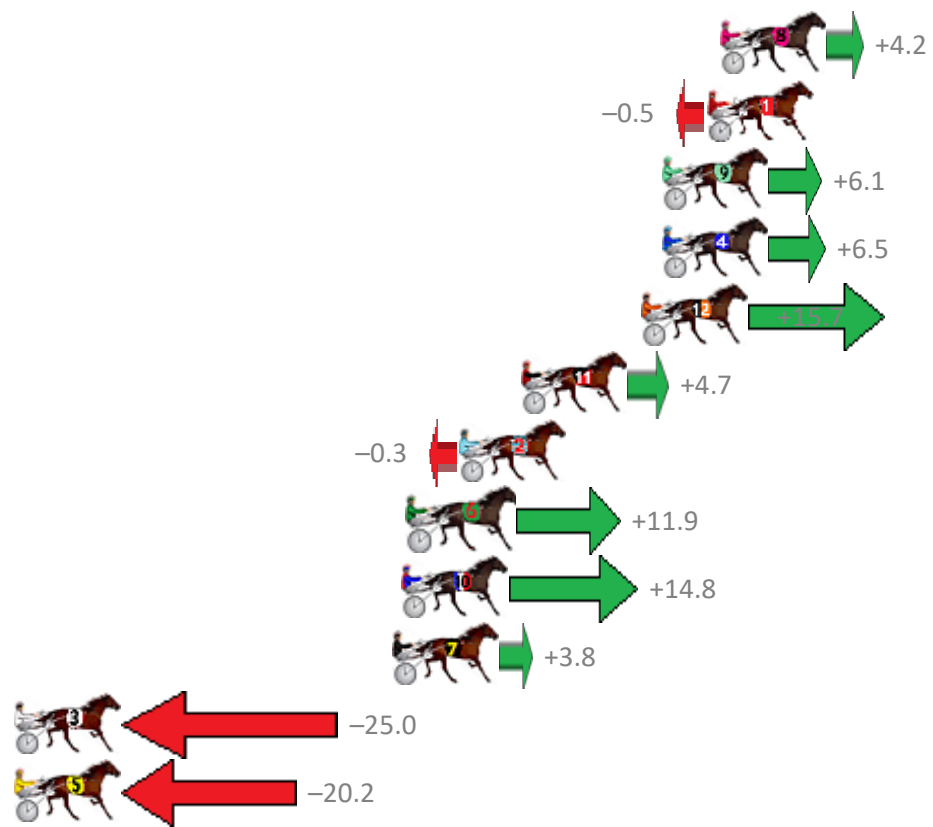

Albion Park Race 1 Distance 2138m

Saturday, 15 June 2019

Gross Time: 2:32.30 MileRate: 1:54.70 LeadTime: 36.30s First Qtr: 29.10s Second Qtr: 29.80s Third Qtr: 28.30s Fourth Qtr: 28.80s

NoHorse	Plc	Margin	Time	800Time (W)	400 Time (W)
8 OUR WALL STREET WOL	1	0.0m	2:32.30	56.80s (0)	28.47s (0)
1 BELLS BEACH HOUSE	2	0.5m	2:32.34	57.14s (0)	28.84s (0)
9 SWEET AS	3	2.3m	2:32.47	56.66s (0)	28.33s (0)
4 ITS JUST KENNY	4	2.3m	2:32.47	56.64s (1)	28.19s (2)
12 LIKEALLOFUS	5	3.1m	2:32.52	55.98s (1)	28.65s (1)
11 WEEDONS EXPRESS	6	7.9m	2:32.87	56.76s (0)	28.42s (0)
2 POLISHED ROCKS	7	10.3m	2:33.04	57.12s (2)	29.48s (1)
6 LANCELOT BROMAC	8	12.3m	2:33.19	56.25s (1)	28.48s (3)
10 SOMEMONDOSOMEW	9	12.6m	2:33.21	56.04s (0)	28.18s (2)
7 KOTARE YORK	10	13.0m	2:33.24	56.83s (0)	28.45s (0)
3 PLATINUM ROULETTE	11	29.2m	2:34.40	58.88s (1)	29.95s (1)
5 COMPLY OR DIE	12	34.0m	2:34.75	58.54s (1)	30.04s (2)

Finish Position and metres gained from 800m

Sectionals
Powered by

PJ Harness Analyser
Master harness racing with the power of sectionals
Owners, Trainers and Punters - Check out what's new at www.pjdata.com.au

The Racing Queensland Board (trading as Racing Queensland) and provider are not responsible for the completeness or accuracy of any of the information contained herein, and makes no representations about its suitability for any purpose.