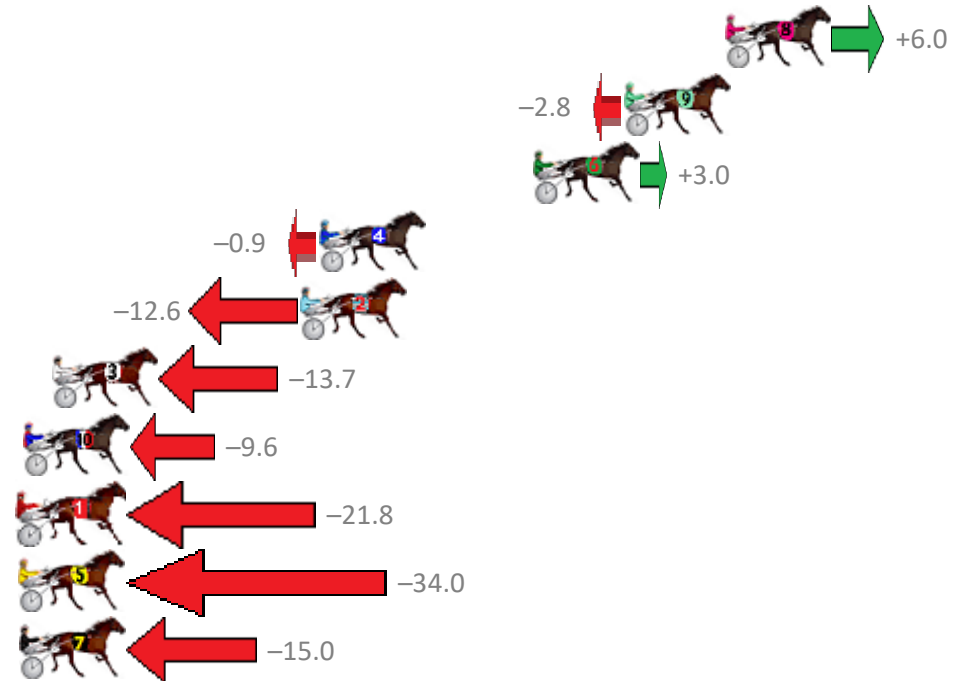

Albion Park Race 9 Distance 1660m

Saturday, 15 June 2019

Gross Time: 1:56.80 MileRate: 1:53.30 LeadTime: 3.30s First Qtr: 28.50s Second Qtr: 29.60s Third Qtr: 28.00s Fourth Qtr: 27.40s

NoHorse	Plc	Margin	Time	800Time (W)	400 Time (W)
8 FAME ASSURED	1	0.0m	1:56.80	54.98s (1)	27.08s (1)
9 ELLE YEAH	2	4.0m	1:57.07	55.59s (1)	27.67s (1)
6 MAMMALS MAGIC	3	7.6m	1:57.32	55.19s (1)	27.29s (1)
4 STUDLEIGH KRISTEN	4	16.1m	1:57.90	55.46s (1)	27.68s (2)
2 IMA GRUMPY POSSUM	5	16.8m	1:57.95	56.27s (0)	27.99s (0)
3 DRIVE THE DREAM	6	26.7m	1:58.63	56.35s (0)	28.09s (0)
10 FARRAHFOWLER	7	27.8m	1:58.70	56.06s (0)	28.13s (1)
1 BLUCOLLA MOON	8	30.6m	1:58.90	56.91s (0)	28.63s (0)
5 LISA LINCOLN	9	34.0m	1:59.13	57.75s (0)	29.45s (0)
7 GETOUTNWALK	10	38.6m	1:59.44	56.44s (0)	28.44s (0)

Finish Position and metres gained from 800m

Sectionals
Powered by

PJ Harness Analyser
Master harness racing with the power of sectionals
Owners, Trainers and Punters - Check out what's new at www.pjdata.com.au

The Racing Queensland Board (trading as Racing Queensland) and provider are not responsible for the completeness or accuracy of any of the information contained herein, and makes no representations about its suitability for any purpose.