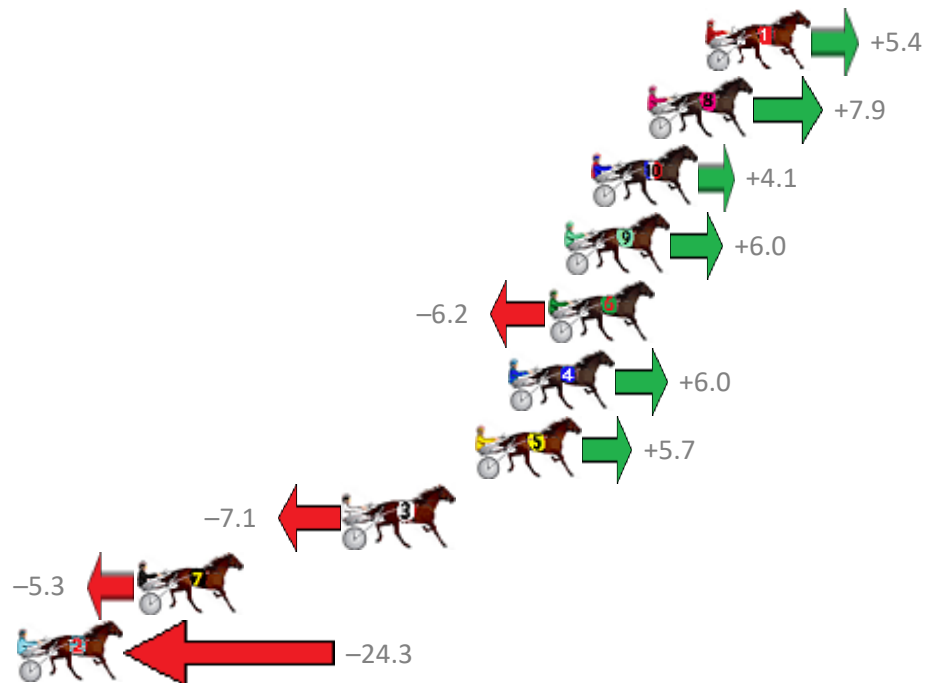

Albion Park Race 11 Distance 2138m

Saturday, 15 June 2019

Gross Time: 2:36.30 MileRate: 1:57.70 LeadTime: 37.40s First Qtr: 31.50s Second Qtr: 29.40s Third Qtr: 28.20s Fourth Qtr: 29.80s

NoHorse	Plc	Margin	Time	800Time (W)	400 Time (W)
1 MY ULTIMATE HELL	1	0.0m	2:36.30	57.61s (0)	29.44s (0)
8 ROCKNROLL PROMISE	2	2.3m	2:36.47	57.43s (0)	29.30s (0)
10 LIVING GRAND	3	4.5m	2:36.64	57.70s (2)	29.61s (2)
9 WEE JIMMY	4	5.6m	2:36.72	57.56s (1)	29.11s (1)
6 SOLDIER OF FORTUNE	5	6.2m	2:36.76	58.45s (0)	30.26s (0)
4 HOLDINGNO CURRENCY	6	7.8m	2:36.88	57.56s (2)	29.55s (2)
5 PURE MADNESS	7	9.1m	2:36.98	57.59s (0)	29.46s (0)
3 ZENMACH	8	14.3m	2:37.37	58.51s (1)	30.19s (1)
7 WILLSINTOWN	9	22.5m	2:37.98	58.38s (1)	30.08s (1)
2 BRONZE ECSTASY	10	27.3m	2:38.33	59.76s (1)	31.48s (1)

Finish Position and metres gained from 800m

Sectionals
Powered by

PJ Harness Analyser
Master harness racing with the power of sectionals
Owners, Trainers and Punters - Check out what's new at www.pjdata.com.au

The Racing Queensland Board (trading as Racing Queensland) and provider are not responsible for the completeness or accuracy of any of the information contained herein, and makes no representations about its suitability for any purpose.