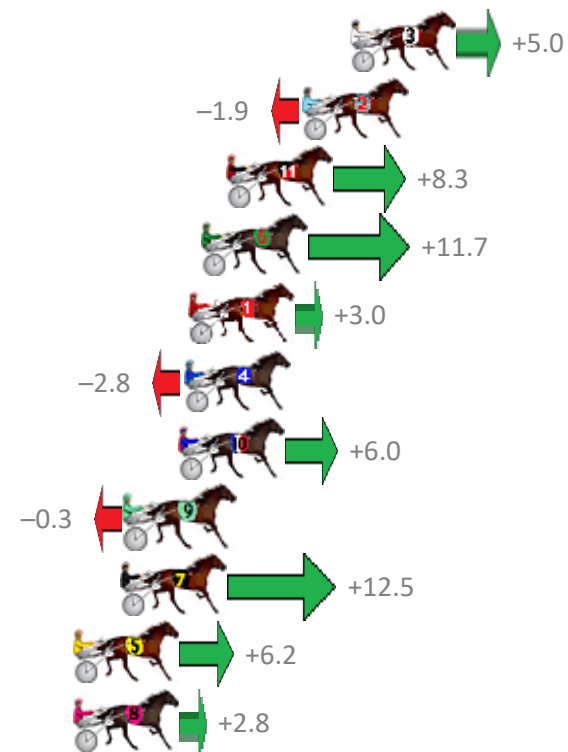

Albion Park Race 5 Distance 2138m

Saturday, 15 June 2019

Gross Time: 2:33.40 MileRate: 1:55.50 LeadTime: 37.00s First Qtr: 29.60s Second Qtr: 30.80s Third Qtr: 28.10s Fourth Qtr: 27.90s

NoHorse	Plc	Margin	Time	800Time (W)	400 Time (W)
3 ROCK WITH SAM	1	0.0m	2:33.40	55.65s (0)	27.57s (0)
2 SECRET JACK	2	1.9m	2:33.53	56.13s (0)	28.03s (0)
11 OHOKA PUNTER	3	4.9m	2:33.74	55.42s (2)	28.00s (2)
6 OUR HI JINX	4	5.9m	2:33.81	55.18s (2)	27.78s (2)
1 SPIKE BROMAC	5	6.4m	2:33.85	55.79s (0)	27.69s (0)
4 MARETTI	6	6.6m	2:33.86	56.20s (1)	28.28s (1)
10 CLINTAL DO	7	6.8m	2:33.87	55.58s (1)	27.65s (1)
9 ZARAS DELIGHT	8	8.9m	2:34.02	56.02s (1)	28.10s (1)
7 SIR JULIAN	9	9.1m	2:34.03	55.13s (2)	27.67s (2)
5 SOMEPARTYSOMEWHE	10	11.0m	2:34.17	55.57s (1)	27.62s (1)
8 ANYCHANCE	11	11.0m	2:34.17	55.80s (0)	27.70s (0)

Finish Position and metres gained from 800m

Sectionals
Powered by

PJ Harness Analyser
Master harness racing with the power of sectionals
Owners, Trainers and Punters - Check out what's new at www.pjdata.com.au

The Racing Queensland Board (trading as Racing Queensland) and provider are not responsible for the completeness or accuracy of any of the information contained herein, and makes no representations about its suitability for any purpose.