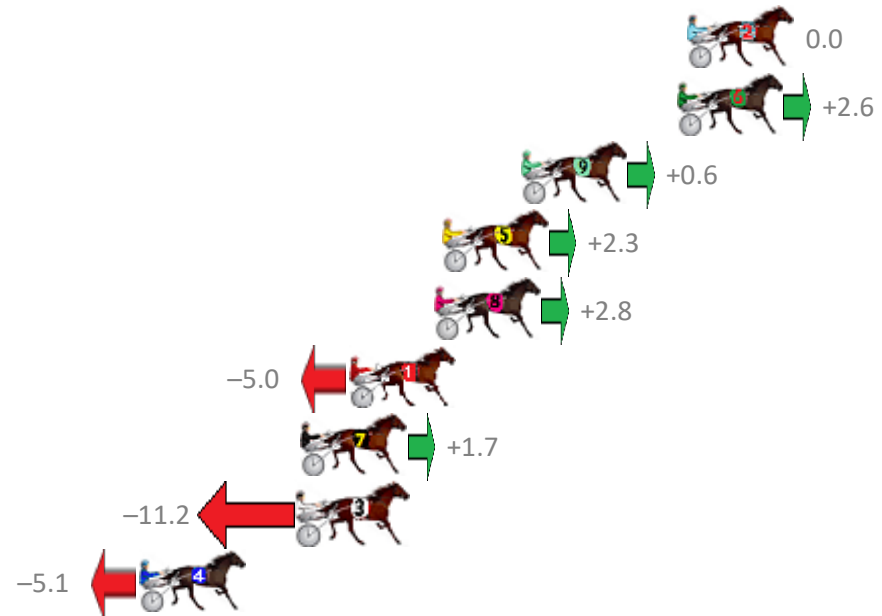

Albion Park Race 8 Distance 1660m

Saturday, 15 June 2019

Gross Time: 1:57.60 MileRate: 1:54.00 LeadTime: 3.40s First Qtr: 27.50s Second Qtr: 30.70s Third Qtr: 28.80s Fourth Qtr: 27.20s

NoHorse	Plc	Margin	Time	800Time (W)	400 Time (W)
2 IM ROCKNROLL MAGIC	1	0.0m	1:57.60	56.00s (0)	27.20s (0)
6 AIR TIME	2	0.4m	1:57.63	55.82s (1)	27.19s (1)
9 EARL JUJON	3	6.6m	1:58.05	55.96s (1)	27.30s (1)
5 ONE WISE MAN	4	9.7m	1:58.26	55.84s (1)	27.18s (1)
8 IMA TOP TYCOON	5	10.0m	1:58.28	55.80s (0)	26.97s (0)
1 SKYFELLA CAM	6	13.4m	1:58.51	56.35s (0)	27.49s (0)
7 OUR BONDI BEACH	7	15.3m	1:58.64	55.88s (0)	27.03s (0)
3 CIRCLE LINE	8	15.4m	1:58.65	56.78s (0)	27.92s (0)
4 HAVANA MOON	9	21.7m	1:59.08	56.36s (1)	27.70s (1)

Finish Position and metres gained from 800m

Sectionals
Powered by

PJ Harness Analyser
Master harness racing with the power of sectionals
Owners, Trainers and Punters - Check out what's new at www.pjdata.com.au

The Racing Queensland Board (trading as Racing Queensland) and provider are not responsible for the completeness or accuracy of any of the information contained herein, and makes no representations about its suitability for any purpose.