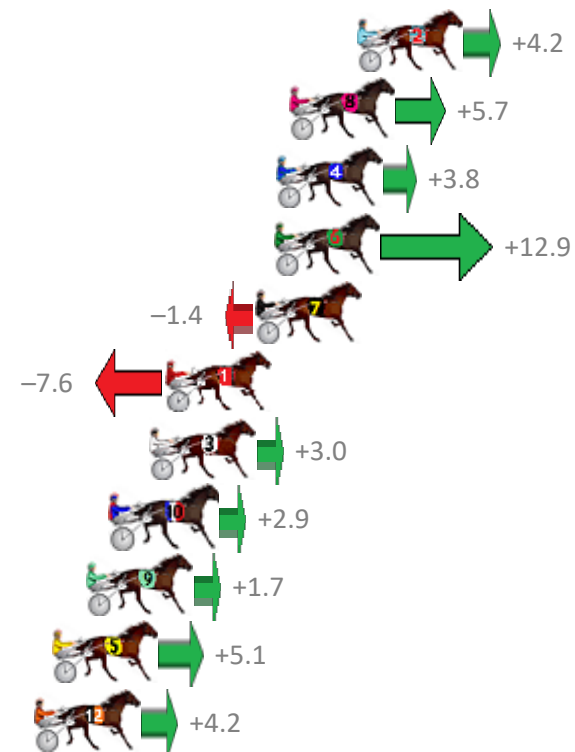

Albion Park Race 2 Distance 2138m

Saturday, 15 June 2019

Gross Time: 2:31.90 MileRate: 1:54.30 LeadTime: 36.60s First Qtr: 29.20s Second Qtr: 30.00s Third Qtr: 27.20s Fourth Qtr: 28.90s

NoHorse	Plc	Margin	Time	800Time (W)	400 Time (W)
2 CLARKEY	1	0.0m	2:31.90	55.81s (0)	28.60s (0)
8 PARISIAN ROCKSTAR	2	2.7m	2:32.10	55.70s (0)	28.46s (0)
4 HOLY CAMP CLIVE	3	3.2m	2:32.13	55.83s (1)	28.94s (2)
6 MAKOA	4	3.3m	2:32.14	55.20s (1)	27.88s (2)
7 PRESTONPANS	5	4.0m	2:32.19	56.20s (1)	29.07s (1)
1 OLIVER WINKLE	6	7.6m	2:32.45	56.63s (0)	29.45s (0)
3 KARINYA MULLY	7	8.2m	2:32.49	55.89s (1)	28.64s (1)
10 OUR MAJOR DAY	8	9.7m	2:32.60	55.90s (0)	28.66s (0)
9 CLARRY	9	10.7m	2:32.67	55.98s (2)	29.10s (2)
5 OUTLAW FELLA	10	12.1m	2:32.77	55.74s (0)	28.36s (1)
12 GOTTA GOOD REASON	11	12.8m	2:32.82	55.81s (2)	28.90s (2)

Finish Position and metres gained from 800m

Sectionals
Powered by

PJ Harness Analyser
Master harness racing with the power of sectionals
Owners, Trainers and Punters - Check out what's new at www.pjdata.com.au

The Racing Queensland Board (trading as Racing Queensland) and provider are not responsible for the completeness or accuracy of any of the information contained herein, and makes no representations about its suitability for any purpose.