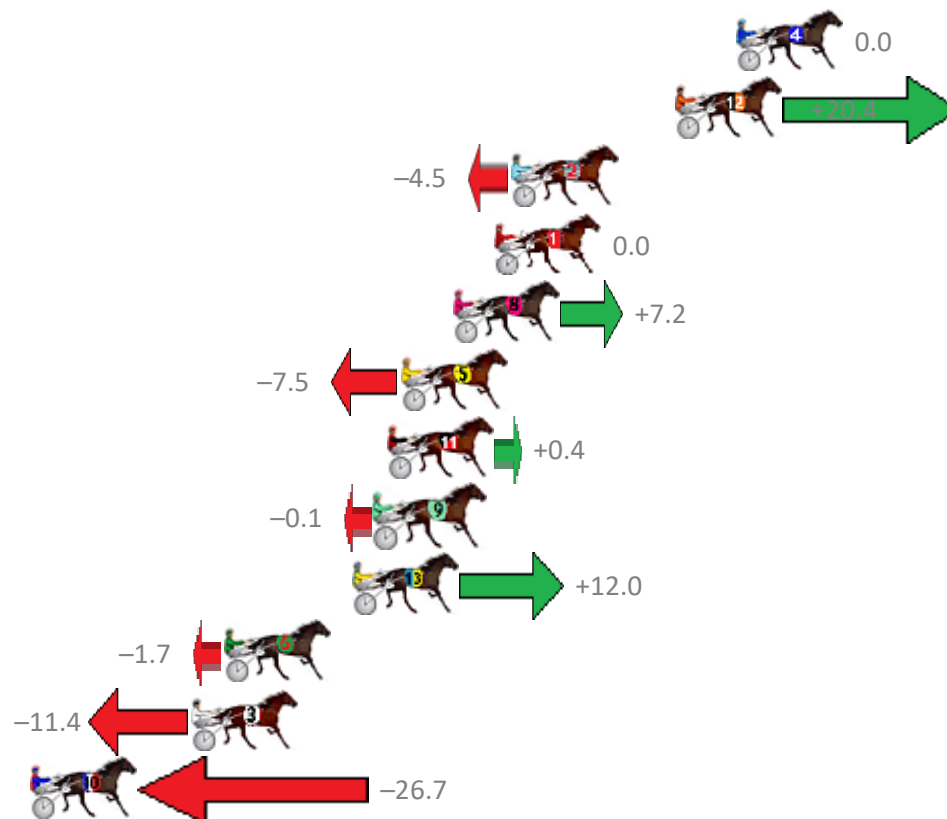

Albion Park Race 6 Distance 2138m

Saturday, 15 June 2019

Gross Time: 2:30.70 MileRate: 1:53.40 LeadTime: 36.00s First Qtr: 29.70s Second Qtr: 29.30s Third Qtr: 28.00s Fourth Qtr: 27.70s

NoHorse	Plc	Margin	Time	800Time (W)	400 Time (W)
4 COLT THIRTY ONE	1	0.0m	2:30.70	55.70s (0)	27.70s (0)
12 LILAC FLASH	2	2.4m	2:30.87	54.28s (1)	27.08s (2)
2 MACH ALERT	3	8.9m	2:31.32	56.01s (0)	28.03s (0)
1 MANDY KRIDEN	4	9.6m	2:31.36	55.70s (0)	27.76s (0)
8 ELENIARK	5	11.2m	2:31.48	55.20s (1)	28.00s (2)
5 SALOON PASSAGE	6	13.3m	2:31.62	56.22s (1)	28.09s (1)
11 ALLELUIA	7	13.8m	2:31.66	55.67s (0)	27.67s (0)
9 TULHURST ACE	8	14.3m	2:31.69	55.71s (1)	27.58s (1)
13 WATCH PULP FICTION	9	15.2m	2:31.75	54.86s (1)	27.59s (2)
6 INVINCIBLE LOXTON	10	20.3m	2:32.11	55.82s (0)	27.82s (0)
3 SLICE OF HEAVEN	11	21.6m	2:32.20	56.49s (1)	28.38s (1)
10 NORTHVIEW HUSTLER	12	28.1m	2:32.65	57.56s (1)	29.41s (1)

Finish Position and metres gained from 800m

Sectionals
Powered by

PJ Harness Analyser
Master harness racing with the power of sectionals
Owners, Trainers and Punters - Check out what's new at www.pjdata.com.au

The Racing Queensland Board (trading as Racing Queensland) and provider are not responsible for the completeness or accuracy of any of the information contained herein, and makes no representations about its suitability for any purpose.