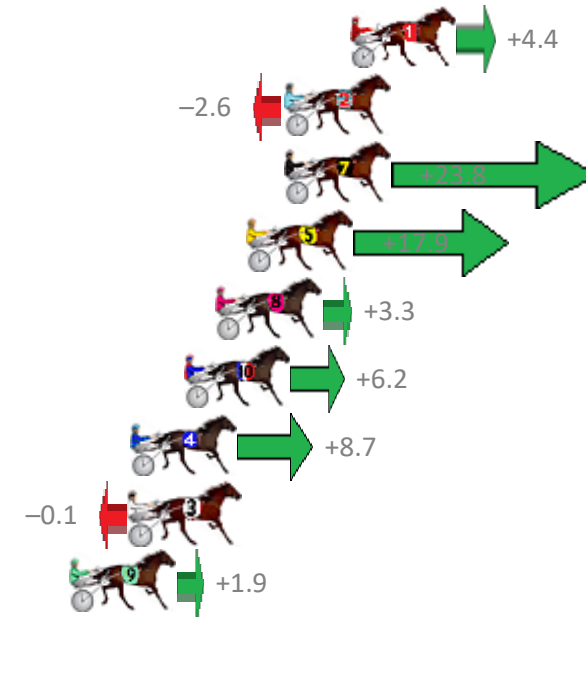

Albion Park Race 3 Distance 1660m

Saturday, 15 June 2019

Gross Time: 1:58.60 MileRate: 1:55.00 LeadTime: 3.40s First Qtr: 28.00s Second Qtr: 29.90s Third Qtr: 28.60s Fourth Qtr: 28.70s

No	Horse	Plc	Margin	Time	800Time (W)	400 Time (W)
1	RIVERLEIGH WILLIAM	1	0.0m	1:58.60	56.98s (0)	28.37s (0)
2	ROCKNROLL MUSIC	2	2.6m	1:58.79	57.49s (0)	28.89s (0)
7	SCHOUTEN ISLAND	2	2.6m	1:58.79	55.60s (1)	27.41s (2)
5	GOD SAKE	4	4.1m	1:58.89	56.02s (1)	27.82s (2)
8	OUR MEMPHIS MAC	5	5.3m	1:58.98	57.06s (0)	28.45s (0)
10	THE GOLDEN CROSS	6	6.6m	1:59.07	56.86s (1)	28.60s (2)
4	VANDE VELDE	7	8.7m	1:59.22	56.68s (1)	28.45s (2)
3	UNDERTHEKILT	8	8.7m	1:59.22	57.31s (1)	28.43s (1)
9	WILLBE DOC	9	11.1m	1:59.40	57.16s (0)	28.55s (0)
6	AQUA CRUISER	10	20.6m	2:00.08	58.49s (1)	29.60s (1)

Finish Position and metres gained from 800m

Sectionals
Powered by

PJ Harness Analyser
Master harness racing with the power of sectionals
Owners, Trainers and Punters - Check out what's new at www.pjdata.com.au

The Racing Queensland Board (trading as Racing Queensland) and provider are not responsible for the completeness or accuracy of any of the information contained herein, and makes no representations about its suitability for any purpose.