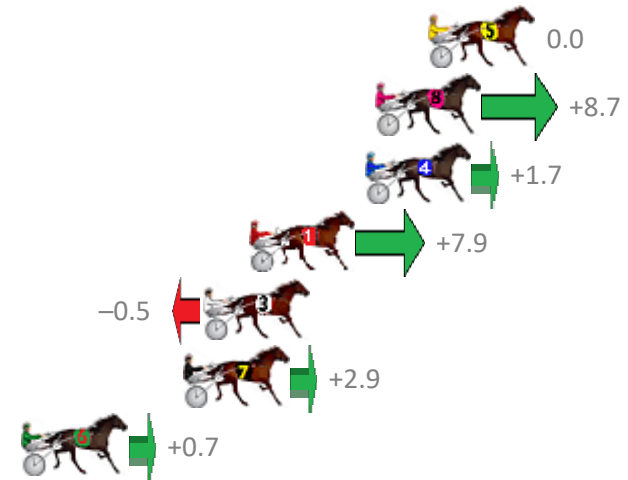

Albion Park Race 10 Distance 2647m

Saturday, 15 June 2019

Gross Time: 3:19.40   MileRate: 2:01.20   LeadTime: 79.80s   First Qtr: 30.50s   Second Qtr: 31.00s   Third Qtr: 29.60s   Fourth Qtr: 28.50s

NoHorse	Plc	Margin	Time	800Time (W)	400 Time (W)
5 MAJESTIC COURTNEY	1	0.0m	3:19.40	58.10s (0)	28.50s (0)
8 OUR OVERANOVA	2	2.1m	3:19.55	57.47s (1)	28.19s (1)
4 SPUD	3	2.5m	3:19.58	57.98s (0)	28.38s (0)
1 EMPIRE BAY	4	7.1m	3:19.91	57.53s (1)	28.24s (1)
3 JUSTABITNOISY	5	8.9m	3:20.03	58.14s (0)	28.54s (0)
7 QUIETLY SPOKEN	6	9.7m	3:20.09	57.89s (0)	28.29s (0)
6 SOUTHERN ALPS	7	16.1m	3:20.55	58.05s (0)	28.44s (0)

Finish Position and metres gained from 800m

Sectionals
Powered by

PJ Harness Analyser
Master harness racing with the power of sectionals
Owners, Trainers and Punters - Check out what's new at www.pjdata.com.au

The Racing Queensland Board (trading as Racing Queensland) and provider are not responsible for the completeness or accuracy of any of the information contained herein, and makes no representations about its suitability for any purpose.