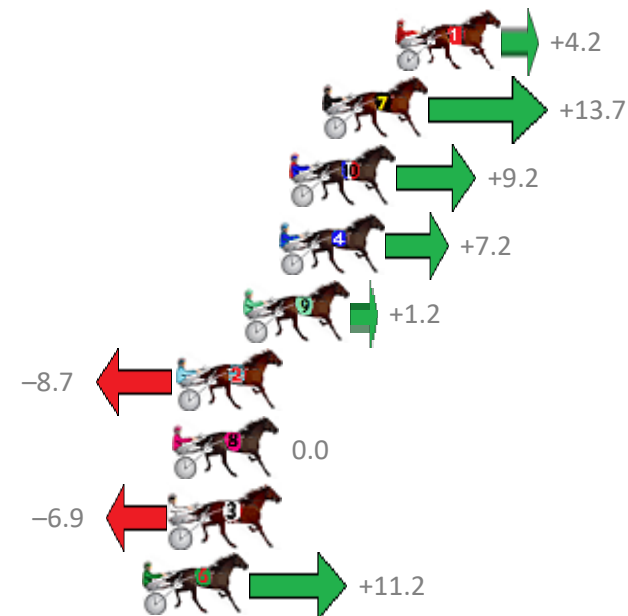

Albion Park Race 7 Distance 1660m

Saturday, 15 June 2019

Gross Time: 1:56.30 MileRate: 1:52.70 LeadTime: 3.50s First Qtr: 27.80s Second Qtr: 29.30s Third Qtr: 27.60s Fourth Qtr: 28.10s

NoHorse	Plc	Margin	Time	800Time (W)	400 Time (W)
1 BARRETT	1	0.0m	1:56.30	55.41s (0)	27.79s (0)
7 TENNYSON BROMAC	2	2.9m	1:56.50	54.75s (1)	27.12s (1)
10 LITTLE CHANGE	3	4.2m	1:56.60	55.06s (0)	27.36s (0)
4 PACIFIC DRUMS	4	4.6m	1:56.62	55.20s (1)	27.55s (1)
9 RAYS CHOICE	5	6.0m	1:56.72	55.62s (1)	27.96s (1)
2 ASHKII	6	8.7m	1:56.91	56.31s (0)	28.71s (0)
8 SMOOTH SAILOR	7	8.8m	1:56.92	55.70s (0)	28.04s (0)
3 VASARI	8	8.9m	1:56.93	56.18s (1)	28.53s (1)
6 RECIPE FOR DREAMING	9	10.0m	1:57.00	54.92s (1)	27.37s (0)

Finish Position and metres gained from 800m

Sectionals
Powered by

PJ Harness Analyser
Master harness racing with the power of sectionals
Owners, Trainers and Punters - Check out what's new at www.pjdata.com.au

The Racing Queensland Board (trading as Racing Queensland) and provider are not responsible for the completeness or accuracy of any of the information contained herein, and makes no representations about its suitability for any purpose.