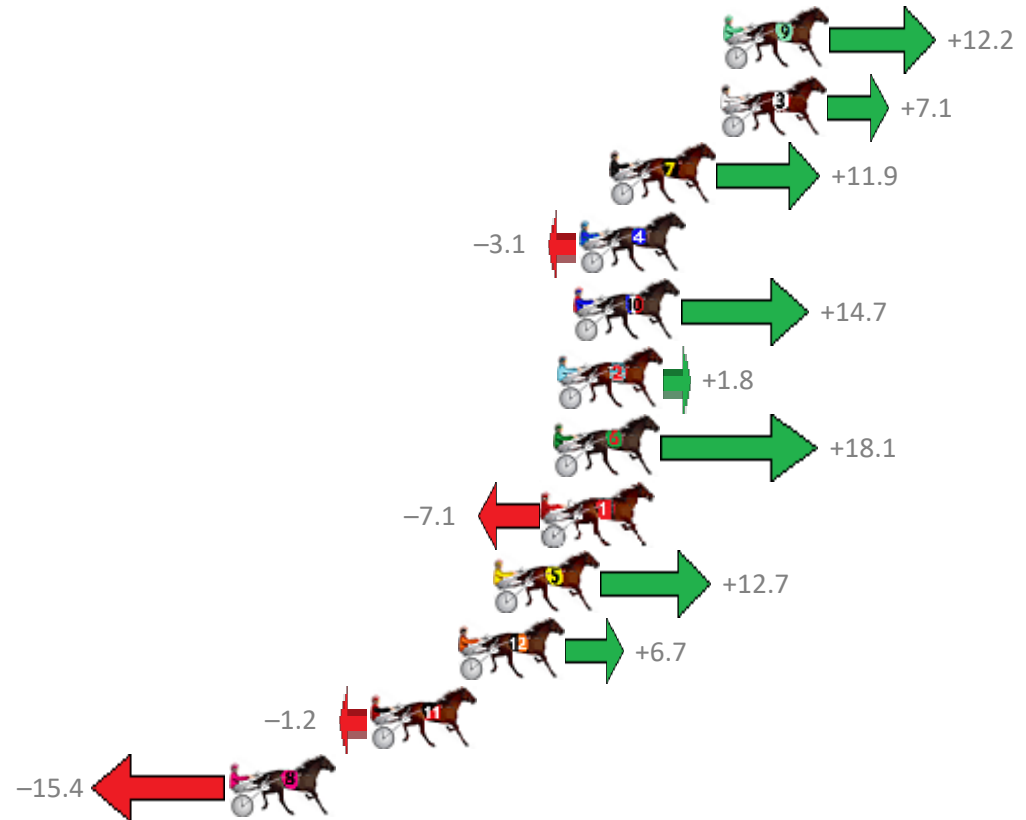

Albion Park Race 4 Distance 1660m

Saturday, 15 June 2019

Gross Time: 1:59.30 MileRate: 1:55.60 LeadTime: 3.50s First Qtr: 27.10s Second Qtr: 31.80s Third Qtr: 27.80s Fourth Qtr: 29.10s

NoHorse	Plc	Margin	Time	800Time (W)	400 Time (W)
9 SHEISWATCHING	1	0.0m	1:59.30	56.03s (1)	29.10s (2)
3 SLIPPERY JADE	2	0.1m	1:59.31	56.40s (1)	28.74s (2)
7 IM WITH LEXY	3	4.5m	1:59.63	56.05s (1)	28.79s (1)
4 BURNING AMBITION	4	5.7m	1:59.71	57.12s (1)	29.30s (1)
10 JANIES GOT A GUN	5	5.9m	1:59.73	55.85s (1)	28.48s (1)
2 LIFEINHEAVEN	6	6.6m	1:59.78	56.77s (0)	28.84s (0)
6 PERFECT JESSE	7	6.7m	1:59.79	55.61s (1)	28.69s (2)
1 PAY ME INTEREST	8	7.1m	1:59.82	57.40s (0)	29.56s (0)
5 TASSINI	9	9.1m	1:59.96	56.00s (0)	28.02s (1)
12 STEVIE DEE	10	10.5m	2:00.06	56.42s (0)	28.45s (0)
11 MISS PATRIOT	11	14.0m	2:00.32	56.99s (0)	29.04s (0)
8 LUCKY LYLA	12	19.6m	2:00.73	58.00s (0)	30.16s (0)

Finish Position and metres gained from 800m

Sectionals
Powered by

PJ Harness Analyser
Master harness racing with the power of sectionals
Owners, Trainers and Punters - Check out what's new at www.pjdata.com.au

The Racing Queensland Board (trading as Racing Queensland) and provider are not responsible for the completeness or accuracy of any of the information contained herein, and makes no representations about its suitability for any purpose.