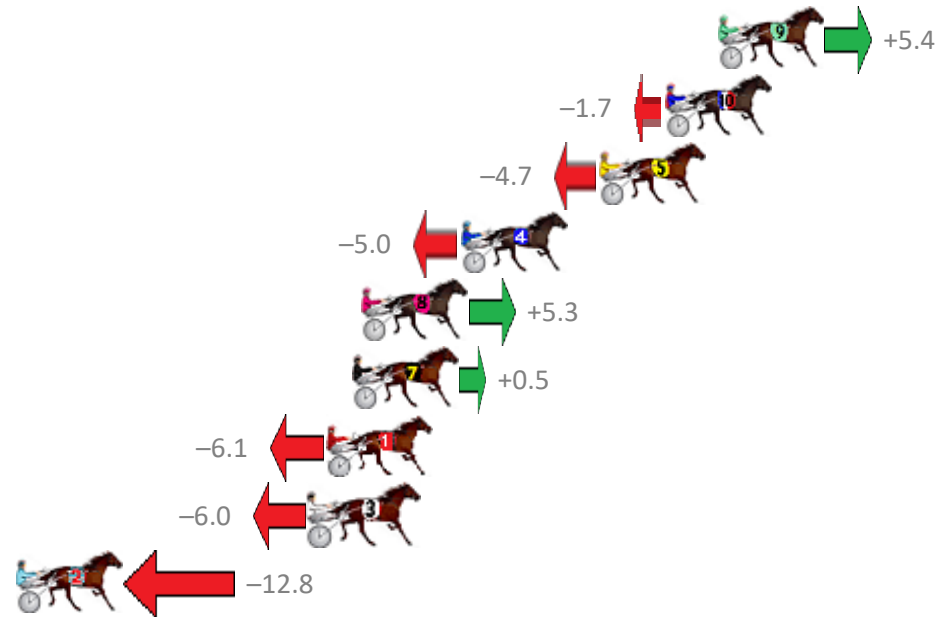

Redcliffe Race 4 Distance 1780m

Sunday, 16 June 2019

Gross Time: 2:12.00 MileRate: 1:59.30 LeadTime: 11.10s First Qtr: 30.70s Second Qtr: 31.60s Third Qtr: 29.20s Fourth Qtr: 29.40s

NoHorse	Plc	Margin	Time	800Time (W)	400 Time (W)
9 THUNDER MAC	1	0.0m	2:12.00	58.20s (1)	28.99s (1)
10 GOODTIME SLATER	2	2.1m	2:12.15	58.72s (1)	29.48s (1)
5 MAJORDOIT	3	4.7m	2:12.35	58.94s (0)	29.75s (0)
4 COLOMBIAN GOLD	4	10.2m	2:12.75	58.97s (0)	29.78s (0)
8 MISTERRIODEJANEIRO	5	14.1m	2:13.04	58.21s (1)	29.32s (1)
7 THREE MUGS IN	6	14.5m	2:13.07	58.56s (0)	29.36s (0)
1 RARING TO GO	7	15.5m	2:13.14	59.05s (0)	29.77s (0)
3 JETAWAYJO	8	16.2m	2:13.19	59.04s (1)	29.78s (1)
2 WRITEABOUTCHELSEA	9	27.8m	2:14.04	59.54s (1)	30.33s (2)

Finish Position and metres gained from 800m

Sectionals
Powered by

PJ Harness Analyser
Master harness racing with the power of sectionals
Owners, Trainers and Punters - Check out what's new at www.pjdata.com.au

The Racing Queensland Board (trading as Racing Queensland) and provider are not responsible for the completeness or accuracy of any of the information contained herein, and makes no representations about its suitability for any purpose.