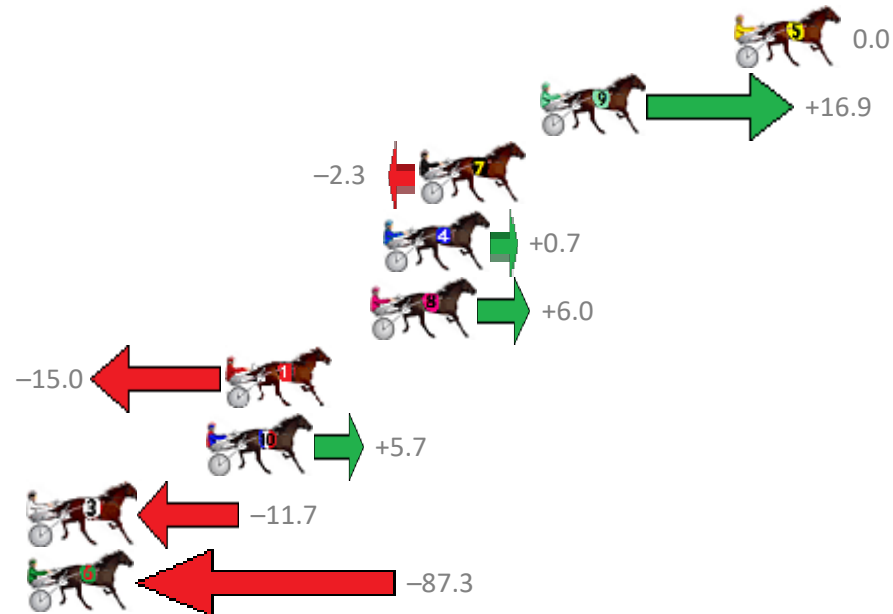

Redcliffe Race 2 Distance 1780m

Sunday, 16 June 2019

Gross Time: 2:12.70 MileRate: 2:00.00 LeadTime: 11.60s First Qtr: 29.60s Second Qtr: 30.90s Third Qtr: 30.60s Fourth Qtr: 30.00s

NoHorse	Plc	Margin	Time	800Time (W)	400 Time (W)
5 ALL GOOD WALLY	1	0.0m	2:12.70	60.60s (0)	30.00s (0)
9 DASHING HANNAH	2	7.7m	2:13.28	59.32s (1)	29.75s (2)
7 WAVEDANCER	3	12.5m	2:13.64	60.77s (0)	30.55s (1)
4 LADY ELL AYE	4	13.9m	2:13.74	60.55s (0)	30.28s (1)
8 BAMBOLE NERE	5	14.4m	2:13.78	60.15s (1)	30.57s (2)
1 MOLLIGUANNA	6	20.2m	2:14.21	61.74s (0)	31.02s (0)
10 LEORYAN	7	20.9m	2:14.27	60.17s (0)	30.08s (0)
3 MANOFLISA	8	27.9m	2:14.79	61.49s (1)	31.09s (0)
6 SHADOW SON	9	99.3m	2:20.15	67.21s (1)	35.44s (0)

Finish Position and metres gained from 800m

Sectionals
Powered by

PJ Harness Analyser
Master harness racing with the power of sectionals
Owners, Trainers and Punters - Check out what's new at www.pjdata.com.au

The Racing Queensland Board (trading as Racing Queensland) and provider are not responsible for the completeness or accuracy of any of the information contained herein, and makes no representations about its suitability for any purpose.