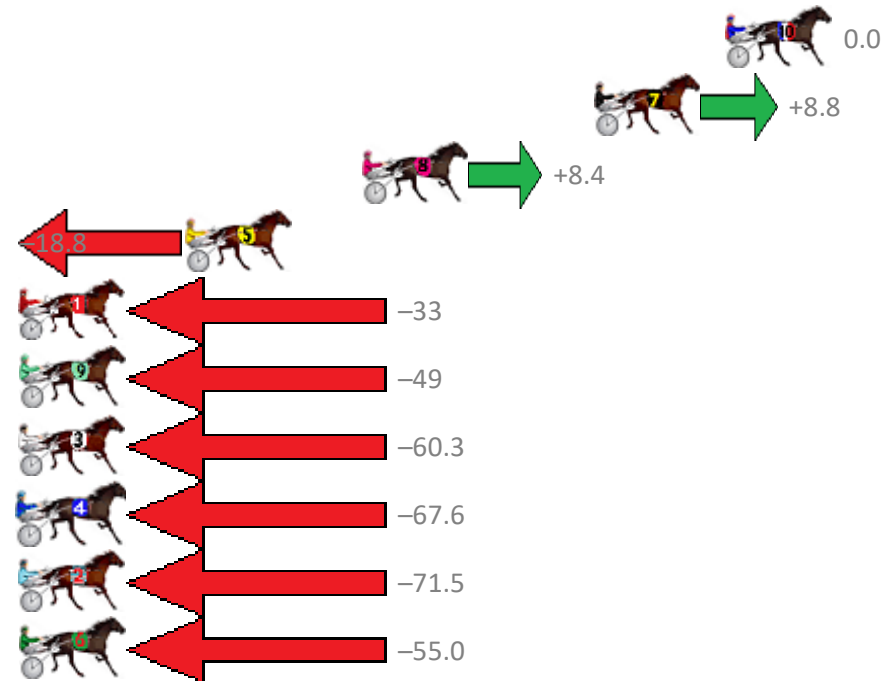

# Redcliffe Race 1 Distance 2040m

Sunday, 16 June 2019

Gross Time: 2:31.20 MileRate: 1:59.30 LeadTime: 31.20s First Qtr: 30.80s Second Qtr: 29.40s Third Qtr: 28.90s Fourth Qtr: 30.90s

NoHorse	Plc	Margin	Time	800Time (W)	400 Time (W)
10 RANDOM TASK	1	0.0m	2:31.20	59.80s (1)	30.90s (1)
7 PASS THE SPEIGHTS	2	5.2m	2:31.60	59.14s (0)	29.97s (1)
8 RANFURLY RULZ	3	14.4m	2:32.31	59.17s (0)	30.36s (1)
5 GOTTA MOMENT	4	21.4m	2:32.85	61.21s (0)	32.29s (0)
1 SOCIAL MEDIA	5	41.6m	2:34.41	62.22s (0)	33.16s (0)
9 REDDY FIRE	6	71.3m	2:36.71	63.40s (2)	33.97s (3)
3 DEADLY ROCKER	7	71.7m	2:36.74	64.31s (1)	34.28s (2)
4 RADAR HILL	8	74.0m	2:36.92	64.85s (1)	34.33s (1)
2 MEANT TO BE ME	9	90.7m	2:38.21	65.14s (1)	35.37s (0)
6 WILD ABOUT TOWN	10	91.0m	2:38.23	63.91s (0)	33.29s (0)

Finish Position and metres gained from 800m

Sectionals  
Powered by

**PJ Harness Analyser**  
Master harness racing with the power of sectionals  
Owners, Trainers and Punters - Check out what's new at [www.pjdata.com.au](http://www.pjdata.com.au)