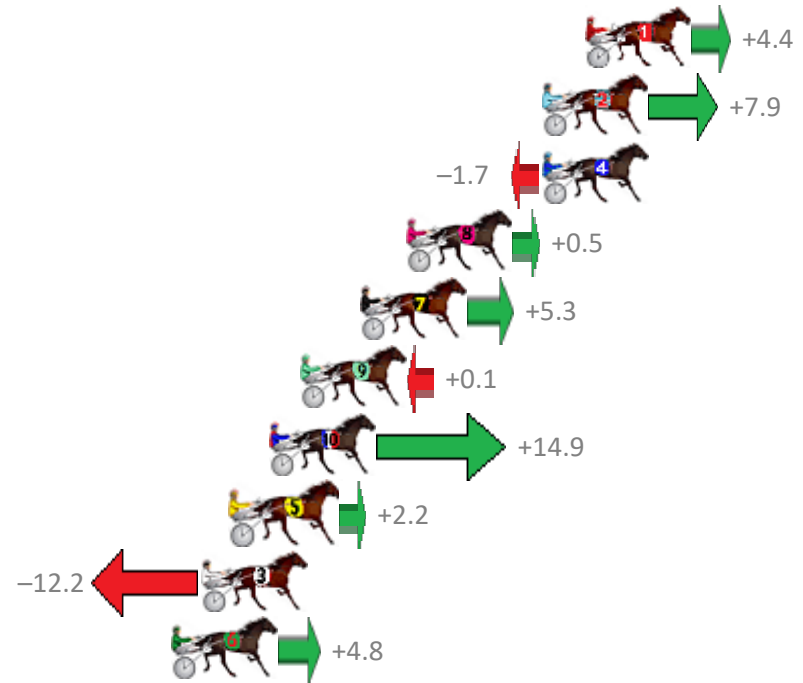

Redcliffe Race 3 Distance 1780m

Sunday, 16 June 2019

Gross Time: 2:14.30 MileRate: 2:01.50 LeadTime: 11.10s First Qtr: 31.40s Second Qtr: 32.40s Third Qtr: 29.50s Fourth Qtr: 29.90s

NoHorse	Plc	Margin	Time	800Time (W)	400 Time (W)
1 FUI FUI	1	0.0m	2:14.30	59.07s (0)	29.48s (0)
2 TOTAL DELIRIUM	2	1.7m	2:14.43	58.81s (0)	29.25s (0)
4 HALF MOON BEACH	3	1.7m	2:14.43	59.53s (0)	30.03s (0)
8 KOTARE KASAI	4	7.1m	2:14.83	59.36s (1)	29.98s (1)
7 ITS YOU NOT ME	5	8.9m	2:14.97	59.01s (0)	29.32s (0)
9 PAQUIN	6	11.3m	2:15.14	59.39s (2)	29.89s (2)
10 MONTANA EXPRESS	7	12.5m	2:15.23	58.29s (1)	29.25s (2)
5 JENUFLECTION	8	14.0m	2:15.35	59.24s (1)	29.74s (2)
3 LAZY BLAZE	9	15.2m	2:15.44	60.31s (1)	30.14s (1)
6 PURPLE SHADES	10	16.4m	2:15.53	59.04s (1)	29.83s (1)

Finish Position and metres gained from 800m

Sectionals
Powered by

PJ Harness Analyser
Master harness racing with the power of sectionals
Owners, Trainers and Punters - Check out what's new at www.pjdata.com.au

The Racing Queensland Board (trading as Racing Queensland) and provider are not responsible for the completeness or accuracy of any of the information contained herein, and makes no representations about its suitability for any purpose.