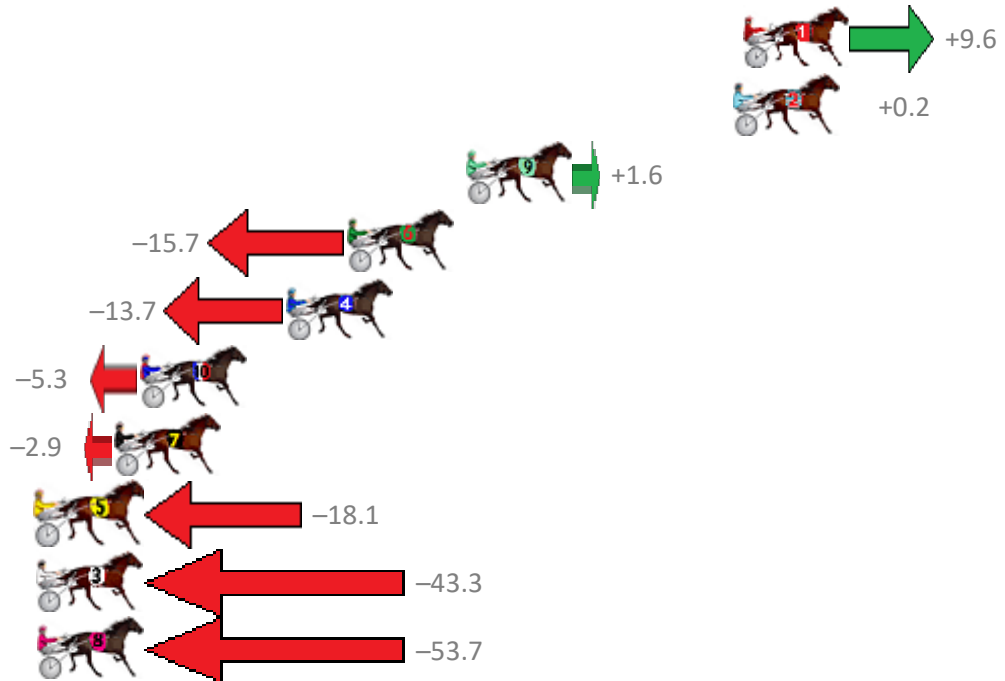

Albion Park Race 3 Distance 1660m

Thursday, 27 June 2019

Gross Time: 1:59.70 MileRate: 1:56.10 LeadTime: 3.40s First Qtr: 28.00s Second Qtr: 31.70s Third Qtr: 28.10s Fourth Qtr: 28.50s

NoHorse	Plc	Margin	Time	800Time (W)	400 Time (W)
1 LORD DIGBY	1	0.0m	1:59.70	55.92s (0)	27.56s (1)
2 OUR BALOU	2	0.4m	1:59.73	56.59s (1)	28.53s (1)
9 LEFT A HURRIKANE	3	11.0m	2:00.48	56.49s (1)	27.99s (2)
6 GIDUP DARCY	4	15.7m	2:00.82	57.71s (0)	29.49s (0)
4 SARIE MARAIS	5	18.1m	2:00.99	57.57s (0)	29.16s (0)
10 BRIGHTON PRINCE	6	23.9m	2:01.40	56.97s (1)	28.48s (2)
7 ABBEY DIADEMA	7	24.9m	2:01.47	56.81s (0)	28.38s (1)
5 ART EGO	8	44.5m	2:02.87	57.88s (0)	29.38s (1)
3 SWEET JASMINE	9	59.1m	2:03.91	59.66s (0)	30.72s (0)
8 ILLBEWATCHING	10	60.7m	2:04.02	60.40s (1)	31.54s (1)

Finish Position and metres gained from 800m

Sectionals
Powered by

PJ Harness Analyser
Master harness racing with the power of sectionals
Owners, Trainers and Punters - Check out what's new at www.pjdata.com.au

The Racing Queensland Board (trading as Racing Queensland) and provider are not responsible for the completeness or accuracy of any of the information contained herein, and makes no representations about its suitability for any purpose.