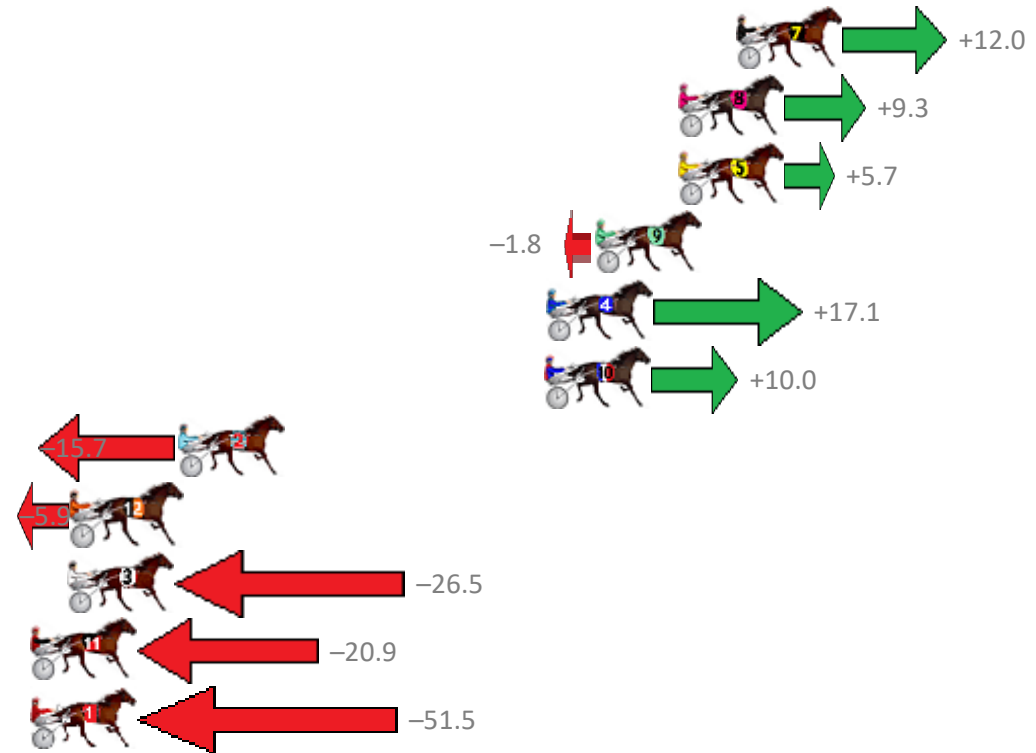

Albion Park Race 4 Distance 1660m

Thursday, 27 June 2019

Gross Time: 2:02.00 MileRate: 1:58.30 LeadTime: 3.30s First Qtr: 28.80s Second Qtr: 31.10s Third Qtr: 28.10s Fourth Qtr: 30.70s

NoHorse	Plc	Margin	Time	800Time (W)	400 Time (W)
7 RANCHO MAN	1	0.0m	2:02.00	57.92s (1)	30.01s (1)
8 SIRIUS VICKI	2	2.3m	2:02.18	58.12s (0)	29.97s (0)
5 WHERE'S TASCOTT	3	2.3m	2:02.18	58.38s (1)	30.49s (1)
9 CHANCELESS CENTURY	4	5.6m	2:02.43	58.93s (1)	31.13s (1)
4 VALKYRIE HANOVER	5	7.5m	2:02.58	57.54s (1)	29.51s (1)
10 RUM AND SCHOTZ	6	7.6m	2:02.58	58.07s (1)	30.27s (1)
2 BUTCHERFEELGOOD	7	22.1m	2:03.70	59.95s (0)	31.83s (0)
12 LOYOLA SIOUX	8	26.3m	2:04.02	59.23s (0)	31.31s (0)
3 MAC SWEENEY	9	26.5m	2:04.03	60.75s (0)	32.72s (0)
11 ASHLEE NITRO	10	31.7m	2:04.43	60.34s (2)	32.03s (3)
1 CROWN MOJO	11	53.7m	2:06.12	62.59s (2)	33.81s (2)

Finish Position and metres gained from 800m

Sectionals
Powered by

PJ Harness Analyser
Master harness racing with the power of sectionals
Owners, Trainers and Punters - Check out what's new at www.pjdata.com.au

The Racing Queensland Board (trading as Racing Queensland) and provider are not responsible for the completeness or accuracy of any of the information contained herein, and makes no representations about its suitability for any purpose.