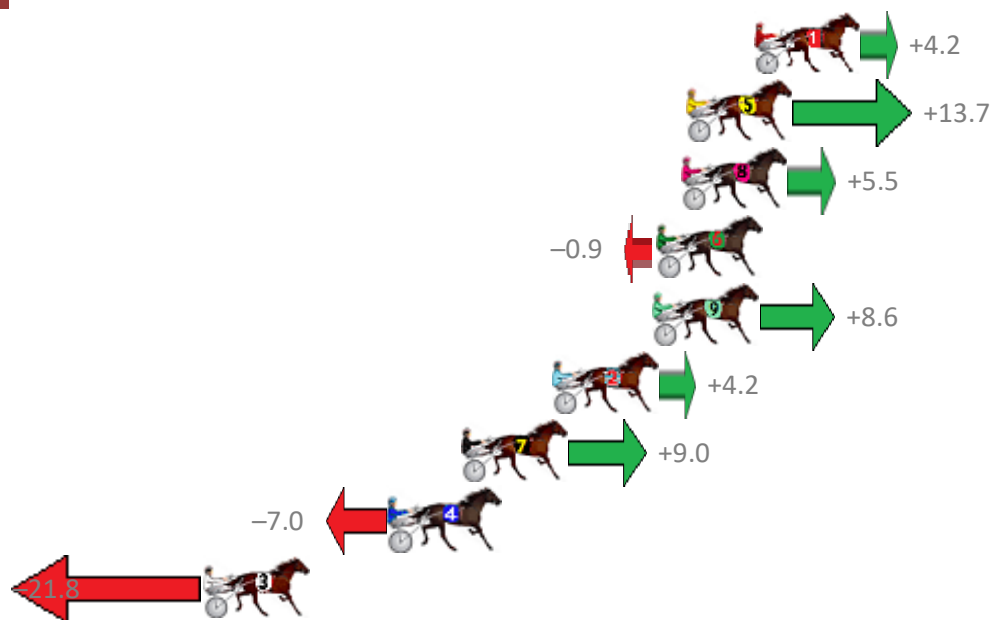

Albion Park Race 5 Distance 1660m

Thursday, 27 June 2019

Gross Time: 2:01.10 MileRate: 1:57.40 LeadTime: 3.40s First Qtr: 27.90s Second Qtr: 31.10s Third Qtr: 28.70s Fourth Qtr: 30.00s

NoHorse	Plc	Margin	Time	800Time (W)	400 Time (W)
1 IM TOOT	1	0.0m	2:01.10	58.39s (0)	29.67s (1)
5 ITSMEGS	2	2.7m	2:01.30	57.69s (1)	28.93s (1)
8 ARES	3	2.9m	2:01.32	58.30s (0)	29.80s (0)
6 STUDLEIGH WILL	4	3.9m	2:01.39	58.77s (1)	30.29s (1)
9 MEGIDDO	5	4.0m	2:01.40	58.07s (0)	29.64s (1)
2 SCOTT TOM	6	8.0m	2:01.70	58.39s (1)	29.72s (2)
7 ITS YOU NOT ME	7	11.6m	2:01.97	58.04s (1)	29.67s (0)
4 ZED EXPRESS	8	14.4m	2:02.18	59.21s (1)	31.02s (2)
3 DOMESTIC ART	9	21.8m	2:02.74	60.30s (0)	31.55s (0)

Finish Position and metres gained from 800m

Sectionals
Powered by

PJ Harness Analyser
Master harness racing with the power of sectionals
Owners, Trainers and Punters - Check out what's new at www.pjdata.com.au

The Racing Queensland Board (trading as Racing Queensland) and provider are not responsible for the completeness or accuracy of any of the information contained herein, and makes no representations about its suitability for any purpose.