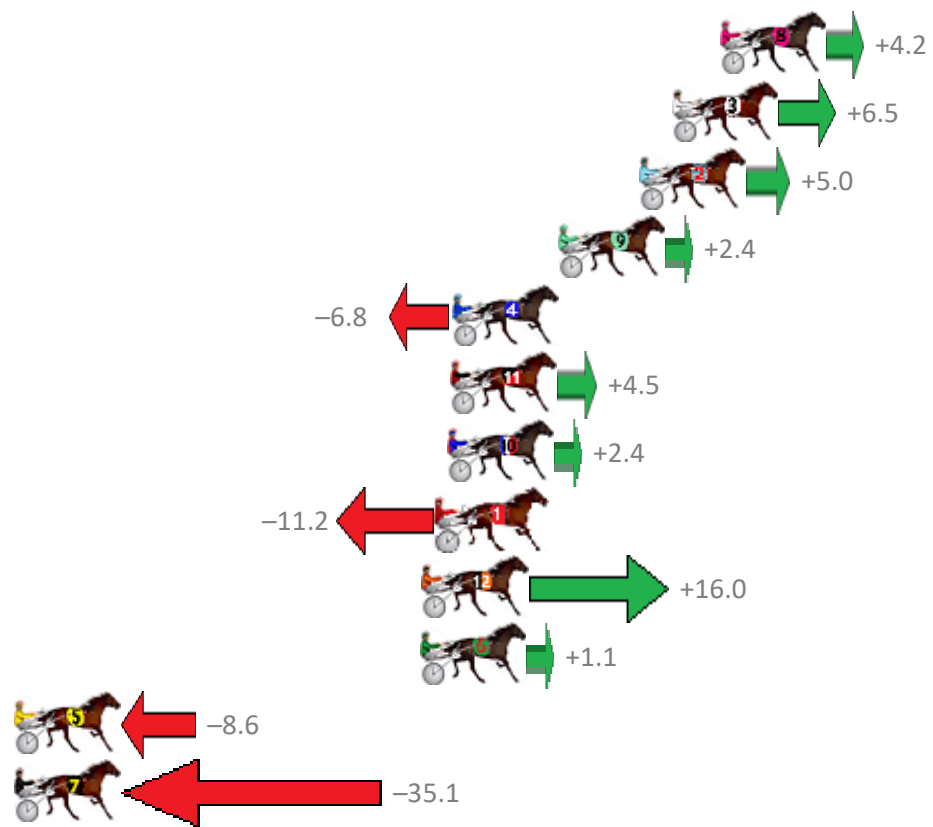

Albion Park Race 7 Distance 1660m

Thursday, 27 June 2019

Gross Time: 1:58.80 MileRate: 1:55.20 LeadTime: 3.40s First Qtr: 29.10s Second Qtr: 29.80s Third Qtr: 28.30s Fourth Qtr: 28.20s

NoHorse	Plc	Margin	Time	800Time (W)	400 Time (W)
8 NIFTY STUDLEIGH	1	0.0m	1:58.80	56.20s (0)	27.88s (0)
3 MISS BLUE GLORY	2	1.9m	1:58.93	56.04s (2)	28.19s (2)
2 THE MONEY BALL	3	3.2m	1:59.03	56.15s (1)	27.89s (1)
9 ALOT OF COST	4	6.4m	1:59.25	56.33s (0)	27.99s (0)
4 JAMAICAN RESORT	5	10.6m	1:59.55	56.98s (1)	28.75s (1)
11 CANDYFLOSS	6	10.7m	1:59.55	56.18s (1)	28.09s (1)
10 SPECIAL RESERVE	7	10.8m	1:59.56	56.33s (2)	28.31s (2)
1 MAYWYN NO REGRETS	8	11.2m	1:59.59	57.29s (0)	28.99s (0)
12 MAJOR SLIP UP	9	11.8m	1:59.63	55.37s (1)	27.59s (2)
6 MOONLIGHT BUTCHER	10	11.9m	1:59.64	56.42s (0)	27.94s (0)
5 ZARAS BEAUTY	11	31.8m	2:01.04	57.11s (1)	29.06s (1)
7 MOLLY MONTANA	12	52.5m	2:02.50	58.98s (0)	30.05s (0)

Finish Position and metres gained from 800m

Sectionals
Powered by

PJ Harness Analyser
Master harness racing with the power of sectionals
Owners, Trainers and Punters - Check out what's new at www.pjdata.com.au

The Racing Queensland Board (trading as Racing Queensland) and provider are not responsible for the completeness or accuracy of any of the information contained herein, and makes no representations about its suitability for any purpose.