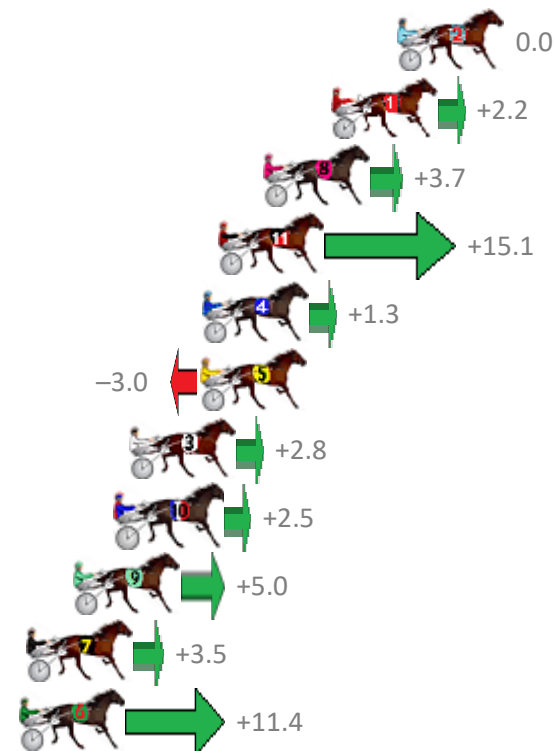

Albion Park Race 8 Distance 1660m

Thursday, 27 June 2019

Gross Time: 1:59.70 MileRate: 1:56.00 LeadTime: 3.30s First Qtr: 28.90s Second Qtr: 30.80s Third Qtr: 28.00s Fourth Qtr: 28.70s

NoHorse	Plc	Margin	Time	800Time (W)	400 Time (W)
2 OUR BONDI BEACH	1	0.0m	1:59.70	56.70s (0)	28.70s (0)
1 PAY ME INTEREST	2	2.6m	1:59.89	56.54s (0)	28.54s (0)
8 JUST SEDUCE ME	3	5.3m	2:00.08	56.44s (0)	28.43s (0)
11 SPRINGFIELD SPIRIT	4	7.1m	2:00.21	55.63s (1)	28.28s (1)
4 SACHE GIRL	5	7.7m	2:00.25	56.61s (1)	28.64s (1)
5 BURNING AMBITION	6	7.8m	2:00.26	56.91s (1)	29.03s (1)
3 MADAME LEZA	7	10.6m	2:00.46	56.50s (1)	28.99s (2)
10 RUATO BAY	8	11.1m	2:00.50	56.52s (0)	28.51s (0)
9 KURAHAUPO GAMBLER	9	12.8m	2:00.62	56.35s (1)	28.79s (2)
7 STITCHED UP	10	14.7m	2:00.75	56.45s (0)	28.39s (0)
6 HOT DOGMA	11	15.0m	2:00.78	55.89s (1)	28.23s (1)

Finish Position and metres gained from 800m

Sectionals
Powered by

PJ Harness Analyser
Master harness racing with the power of sectionals
Owners, Trainers and Punters - Check out what's new at www.pjdata.com.au

The Racing Queensland Board (trading as Racing Queensland) and provider are not responsible for the completeness or accuracy of any of the information contained herein, and makes no representations about its suitability for any purpose.