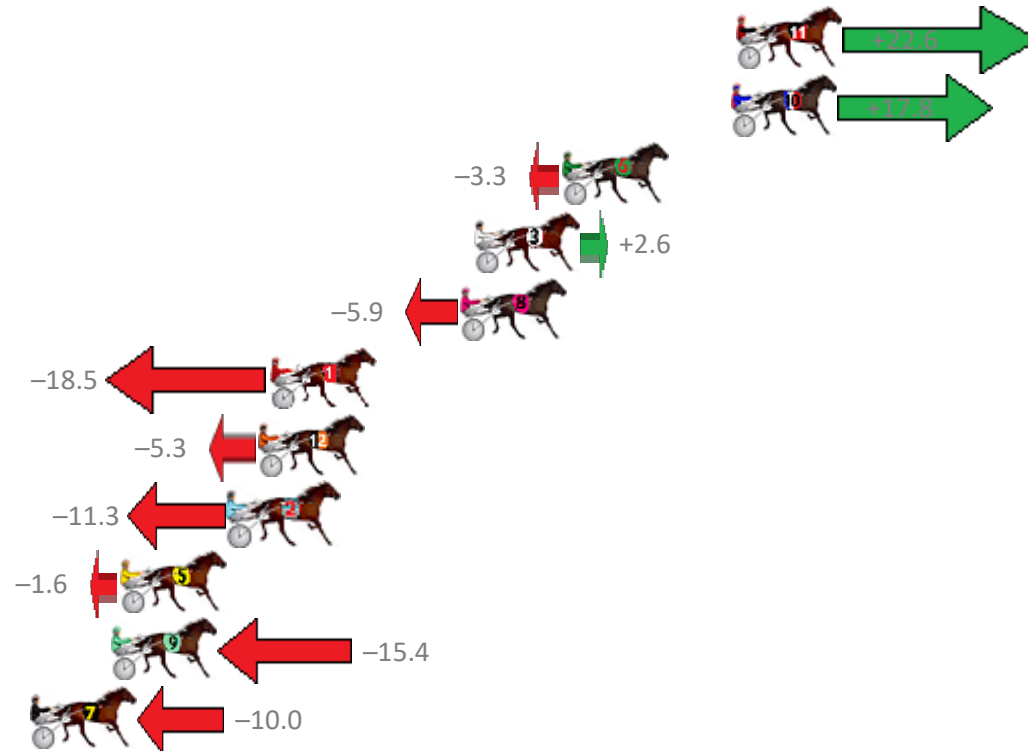

Albion Park Race 1 Distance 1660m

Thursday, 27 June 2019

Gross Time: 2:02.00 MileRate: 1:58.20 LeadTime: 3.40s First Qtr: 28.80s Second Qtr: 30.60s Third Qtr: 28.70s Fourth Qtr: 30.50s

NoHorse	Plc	Margin	Time	800Time (W)	400 Time (W)
11 SUPREME BANNER	1	0.0m	2:02.00	57.53s (1)	29.72s (2)
10 MALIBU DREAM	2	0.2m	2:02.02	57.88s (1)	30.12s (2)
6 ZARAS ALL SMILES	3	6.9m	2:02.53	59.44s (1)	30.90s (1)
3 OUR MASQUERADE	4	10.4m	2:02.79	59.01s (1)	30.50s (1)
8 THE LAST DRAGON	5	10.9m	2:02.83	59.64s (0)	30.97s (0)
1 ALL MADNESS	6	18.5m	2:03.41	60.57s (0)	31.91s (0)
12 IDIOTS DREAM	7	18.9m	2:03.44	59.59s (0)	30.86s (0)
2 LOTS OF LUCK	8	20.1m	2:03.53	60.04s (1)	31.56s (1)
5 BRONSKI BABY	9	24.4m	2:03.86	59.32s (0)	30.74s (0)
9 DOOLITTLE DAISY	10	24.8m	2:03.89	60.34s (0)	31.69s (0)
7 SCHOOPY	11	28.2m	2:04.15	59.94s (0)	31.26s (1)

Finish Position and metres gained from 800m

Sectionals
Powered by

PJ Harness Analyser
Master harness racing with the power of sectionals
Owners, Trainers and Punters - Check out what's new at www.pjdata.com.au

The Racing Queensland Board (trading as Racing Queensland) and provider are not responsible for the completeness or accuracy of any of the information contained herein, and makes no representations about its suitability for any purpose.