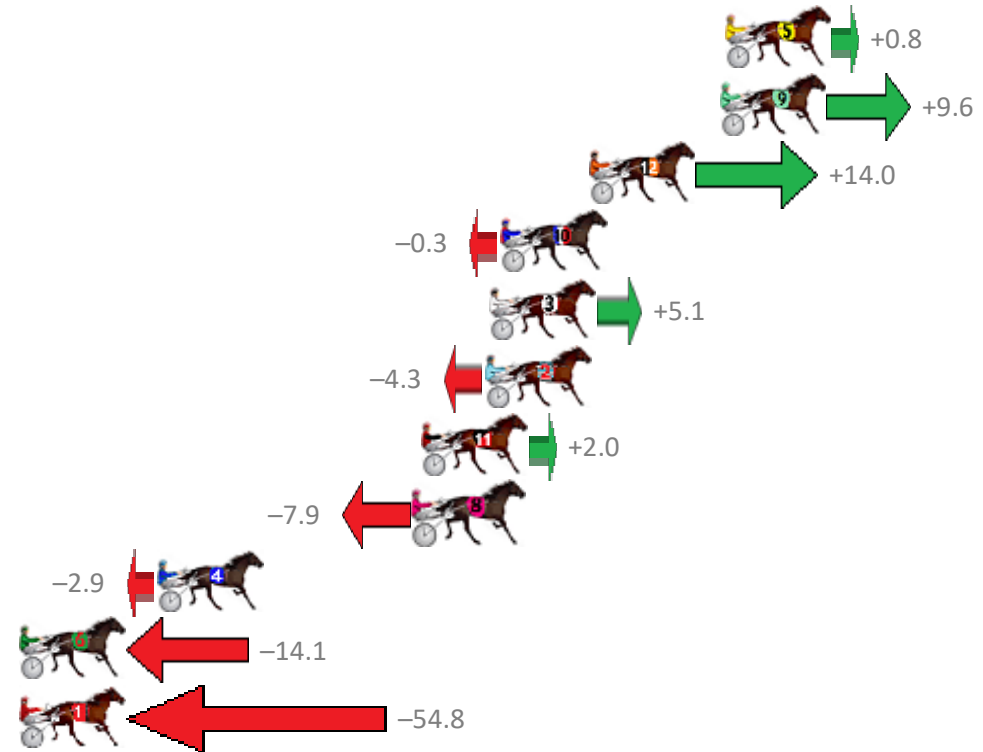

Albion Park Race 9 Distance 2138m

Thursday, 27 June 2019

Gross Time: 2:36.60 MileRate: 1:57.90 LeadTime: 38.50s First Qtr: 29.40s Second Qtr: 30.00s Third Qtr: 28.50s Fourth Qtr: 30.20s

NoHorse	Plc	Margin	Time	800Time (W)	400 Time (W)
5 SHADOW HUNTER	1	0.0m	2:36.60	58.64s (1)	30.20s (0)
9 ELMAUR JOY	2	0.2m	2:36.62	58.00s (1)	29.45s (2)
12 TRAIN WRECK	3	5.4m	2:37.01	57.67s (1)	29.49s (2)
10 TAYLAH STUDLEIGH	4	8.9m	2:37.27	58.72s (0)	29.85s (0)
3 PITTSWORTH MAN	5	9.3m	2:37.30	58.33s (1)	29.75s (1)
2 RITCHIE BEE	6	9.5m	2:37.32	59.02s (1)	30.43s (1)
11 SHOWEM SIMON	7	12.0m	2:37.51	58.55s (0)	29.70s (0)
8 WEE JIMMY	8	12.3m	2:37.53	59.28s (0)	30.40s (0)
4 UNDERTHEKILT	9	22.5m	2:38.30	58.91s (0)	30.28s (1)
6 GOTOHEMOON	10	39.3m	2:39.57	59.73s (1)	31.14s (0)
1 MORROCH BAY	11	54.8m	2:40.74	62.72s (0)	33.96s (0)

Finish Position and metres gained from 800m

Sectionals
Powered by

PJ Harness Analyser
Master harness racing with the power of sectionals
Owners, Trainers and Punters - Check out what's new at www.pjdata.com.au

The Racing Queensland Board (trading as Racing Queensland) and provider are not responsible for the completeness or accuracy of any of the information contained herein, and makes no representations about its suitability for any purpose.