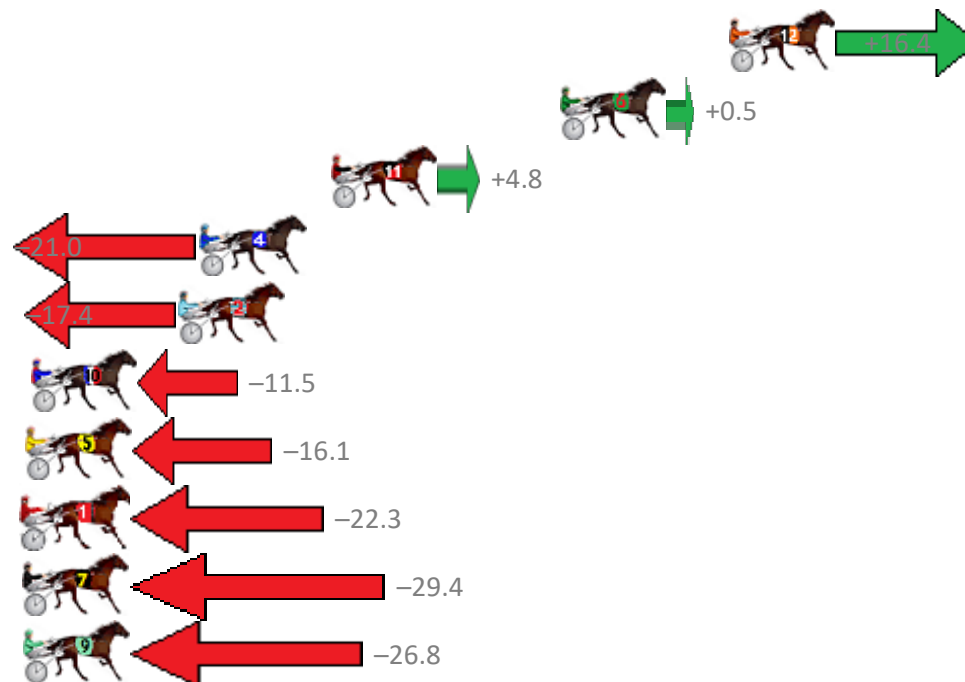

Albion Park Race 6 Distance 1660m

Thursday, 27 June 2019

Gross Time: 1:57.40 MileRate: 1:53.80 LeadTime: 3.50s First Qtr: 26.90s Second Qtr: 30.70s Third Qtr: 27.80s Fourth Qtr: 28.50s

NoHorse	Plc	Margin	Time	800Time (W)	400 Time (W)
12 RANDOM TASK	1	0.0m	1:57.40	55.15s (2)	28.50s (1)
6 BROADWATER	2	6.7m	1:57.88	56.26s (1)	28.42s (2)
11 SON OF MARA	3	15.8m	1:58.53	55.96s (2)	28.83s (3)
4 KAA NAPALI	4	21.0m	1:58.90	57.78s (0)	29.74s (0)
2 LOTS MORE GRINS	5	21.8m	1:58.95	57.52s (0)	29.50s (0)
10 ERNIE BARRASSO	6	27.7m	1:59.37	57.11s (1)	29.31s (2)
5 JOHNNYCAKE	7	27.9m	1:59.39	57.43s (1)	29.39s (1)
1 TELL THE FUTURE	8	31.3m	1:59.63	57.87s (0)	29.48s (0)
7 DYNAMIC DEEJAY	9	32.2m	1:59.69	58.37s (1)	30.10s (1)
9 COLOMBIAN GOLD	10	40.4m	2:00.28	58.19s (0)	29.84s (1)

Finish Position and metres gained from 800m

Sectionals
Powered by

PJ Harness Analyser
Master harness racing with the power of sectionals
Owners, Trainers and Punters - Check out what's new at www.pjdata.com.au

The Racing Queensland Board (trading as Racing Queensland) and provider are not responsible for the completeness or accuracy of any of the information contained herein, and makes no representations about its suitability for any purpose.