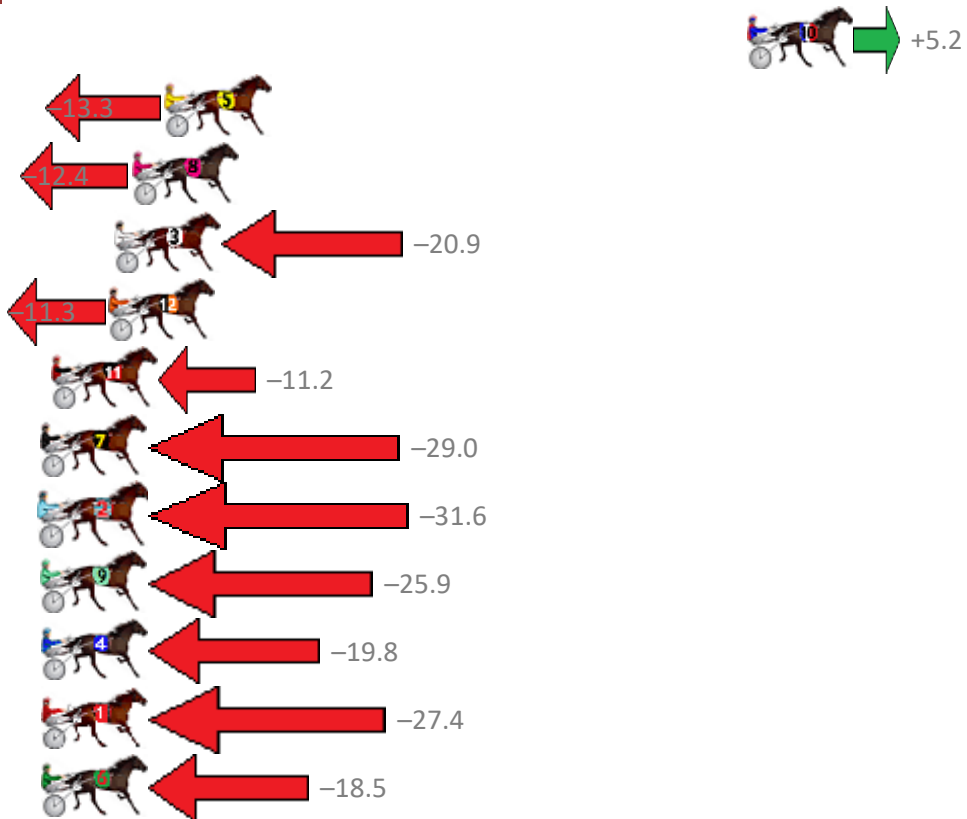

Albion Park Race 2 Distance 2138m

Thursday, 27 June 2019

Gross Time: 2:37.60 MileRate: 1:58.60 LeadTime: 38.20s First Qtr: 30.80s Second Qtr: 31.20s Third Qtr: 28.40s Fourth Qtr: 29.00s

NoHorse	Plc	Margin	Time	800Time (W)	400 Time (W)
10 RANFURLY RULZ	1	0.0m	2:37.60	57.03s (2)	29.00s (1)
5 SNAKES N LADDERS	2	23.1m	2:39.27	58.35s (2)	30.09s (2)
8 JACKS GAMBIT	3	24.4m	2:39.37	58.29s (1)	29.62s (1)
3 NON PASSARE	4	25.1m	2:39.42	58.90s (0)	30.49s (0)
12 MONTANA EXPRESS	5	25.3m	2:39.43	58.21s (2)	29.94s (2)
11 DOOLITTLE DANDY	6	27.6m	2:39.60	58.20s (1)	29.55s (1)
7 MONTEREY JACK	7	31.0m	2:39.85	59.48s (1)	30.83s (1)
2 PURE MADNESS	8	31.6m	2:39.89	59.67s (0)	31.29s (0)
9 ONYA DOUG	9	32.7m	2:39.97	59.26s (1)	30.65s (1)
4 DARTESIAN	10	34.0m	2:40.07	58.82s (0)	30.26s (0)
1 BAMBOLE NERE	11	35.8m	2:40.20	59.37s (0)	30.94s (0)
6 BUNDJALUNG BEAUTY	12	37.3m	2:40.30	58.73s (2)	30.46s (2)

Finish Position and metres gained from 800m

Sectionals
Powered by

PJ Harness Analyser
Master harness racing with the power of sectionals
Owners, Trainers and Punters - Check out what's new at www.pjdata.com.au

The Racing Queensland Board (trading as Racing Queensland) and provider are not responsible for the completeness or accuracy of any of the information contained herein, and makes no representations about its suitability for any purpose.