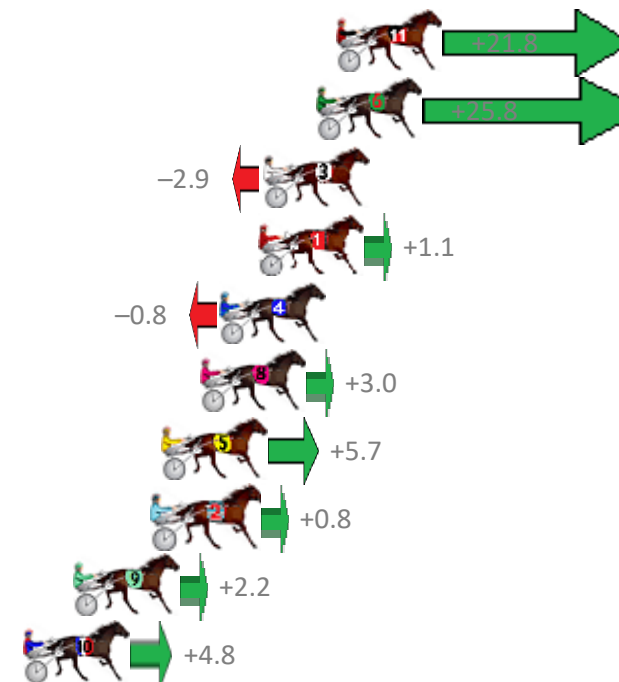

Albion Park Race 6 Distance 1660m

Friday, 28 June 2019

Gross Time: 1:57.90 MileRate: 1:54.30 LeadTime: 3.30s First Qtr: 27.40s Second Qtr: 29.80s Third Qtr: 27.90s Fourth Qtr: 29.50s

NoHorse	Plc	Margin	Time	800Time (W)	400 Time (W)
11 WE SALUTE YOU	1	0.0m	1:57.90	55.84s (1)	28.50s (2)
6 ROYAL LINCOLN	2	0.8m	1:57.96	55.55s (1)	28.26s (2)
3 FLYING WINGARD	3	2.9m	1:58.11	57.61s (0)	29.71s (0)
1 TAXI METER	4	3.1m	1:58.13	57.32s (0)	29.40s (0)
4 FEELINGFORAMIRACLE	5	4.6m	1:58.24	57.46s (1)	29.65s (1)
8 COULDNTBETOLD	6	5.4m	1:58.30	57.18s (0)	29.26s (0)
5 LURAH	7	6.9m	1:58.41	56.99s (0)	29.06s (0)
2 GUNNAREIGN	8	7.2m	1:58.43	57.34s (1)	29.50s (1)
9 MY SECRET TORQUE	9	10.4m	1:58.67	57.24s (1)	29.59s (2)
10 MISSINMEMATE	10	12.4m	1:58.81	57.06s (1)	29.46s (1)

Finish Position and metres gained from 800m

Sectionals
Powered by

PJ Harness Analyser
Master harness racing with the power of sectionals
Owners, Trainers and Punters - Check out what's new at www.pjdata.com.au

The Racing Queensland Board (trading as Racing Queensland) and provider are not responsible for the completeness or accuracy of any of the information contained herein, and makes no representations about its suitability for any purpose.