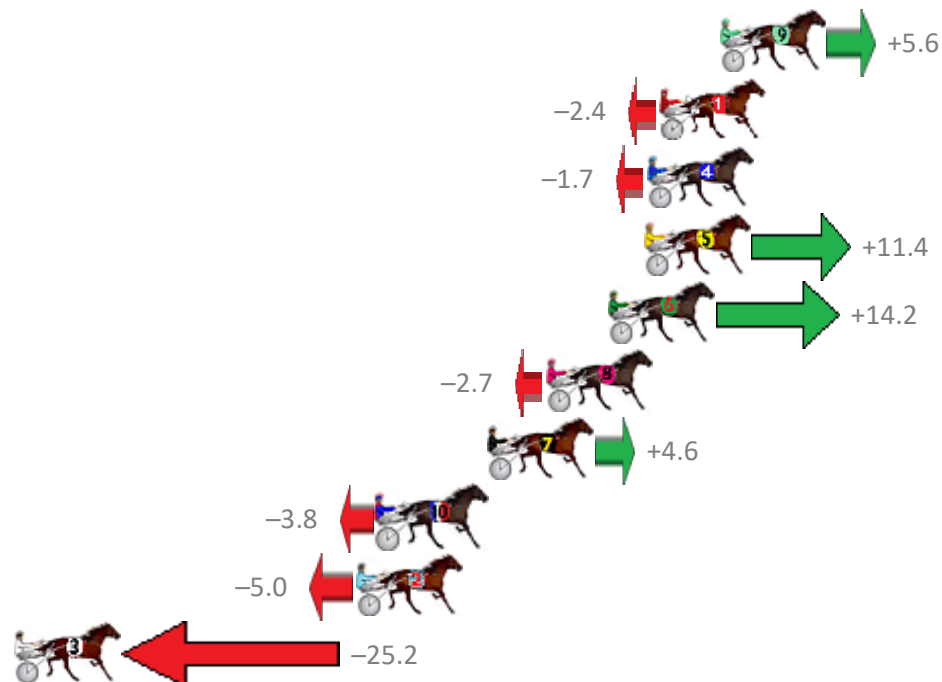

Albion Park Race 5 Distance 1660m

Friday, 28 June 2019

Gross Time: 2:00.40 MileRate: 1:56.70 LeadTime: 3.30s First Qtr: 29.30s Second Qtr: 31.70s Third Qtr: 28.20s Fourth Qtr: 27.90s

NoHorse	Plc	Margin	Time	800Time (W)	400 Time (W)
9 IM NO OUTLAW	1	0.0m	2:00.40	55.71s (1)	27.51s (1)
1 OUR DELIGHT	2	2.4m	2:00.57	56.27s (0)	28.07s (0)
4 CC JONES	3	2.9m	2:00.60	56.22s (1)	28.05s (1)
5 NADEEN FRANCO	4	3.0m	2:00.61	55.30s (1)	27.34s (1)
6 STUDLEIGH STRIDE	5	4.4m	2:00.71	55.10s (1)	27.12s (1)
8 REGAL NIGHTSHADE	6	6.9m	2:00.88	56.29s (0)	28.05s (0)
7 HAVANA MOON	7	9.2m	2:01.04	55.78s (0)	27.44s (0)
10 BANGKOK BRAVADO	8	13.6m	2:01.35	56.37s (1)	28.22s (2)
2 JUSTATIC	9	14.4m	2:01.40	56.45s (0)	28.10s (0)
3 VILLAGE CRUISER	10	43.2m	2:03.41	57.87s (0)	29.30s (1)

Finish Position and metres gained from 800m

Sectionals
Powered by

PJ Harness Analyser
Master harness racing with the power of sectionals
Owners, Trainers and Punters - Check out what's new at www.pjdata.com.au

The Racing Queensland Board (trading as Racing Queensland) and provider are not responsible for the completeness or accuracy of any of the information contained herein, and makes no representations about its suitability for any purpose.