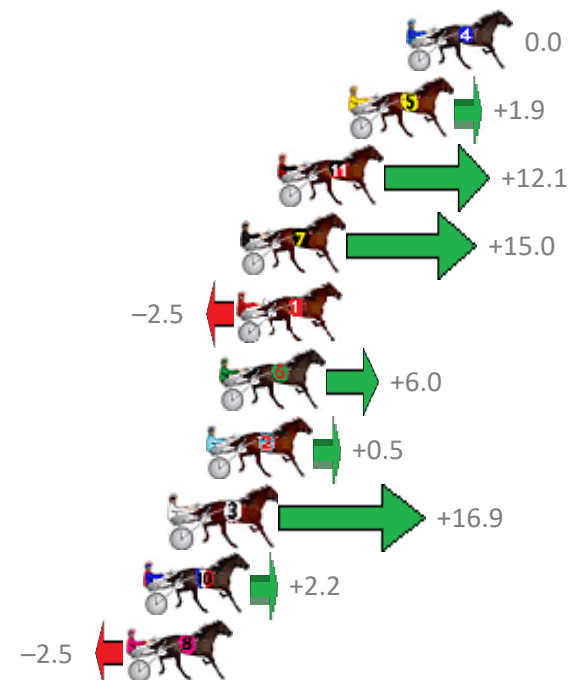

Albion Park Race 9 Distance 2138m

Friday, 28 June 2019

Gross Time: 2:36.60 MileRate: 1:57.90 LeadTime: 38.70s First Qtr: 31.60s Second Qtr: 30.60s Third Qtr: 28.10s Fourth Qtr: 27.60s

NoHorse	Plc	Margin	Time	800Time (W)	400 Time (W)
4 RUN BOY RUN	1	0.0m	2:36.60	55.70s (0)	27.60s (0)
5 AQUA MISS	2	2.3m	2:36.76	55.57s (1)	27.55s (1)
11 SPRING CAMPAIGN	3	5.1m	2:36.95	54.86s (1)	27.12s (2)
7 STUDLEIGH KRISTEN	4	6.6m	2:37.06	54.66s (1)	26.94s (2)
1 SUBTLE ADVICE	5	6.7m	2:37.06	55.87s (0)	27.69s (0)
6 SPEEDIE MCARDLE	6	7.4m	2:37.11	55.28s (0)	27.26s (1)
2 MUCHO MACHO MAN	7	7.9m	2:37.15	55.67s (1)	27.62s (1)
3 CHARLYSE	8	9.3m	2:37.24	54.52s (1)	27.05s (0)
10 LETSGOTOTHEHOP	9	10.4m	2:37.32	55.55s (1)	27.78s (2)
8 MACHIN OUT	10	11.1m	2:37.37	55.87s (0)	27.68s (0)

Finish Position and metres gained from 800m

Sectionals
Powered by

PJ Harness Analyser
Master harness racing with the power of sectionals
Owners, Trainers and Punters - Check out what's new at www.pjdata.com.au

The Racing Queensland Board (trading as Racing Queensland) and provider are not responsible for the completeness or accuracy of any of the information contained herein, and makes no representations about its suitability for any purpose.