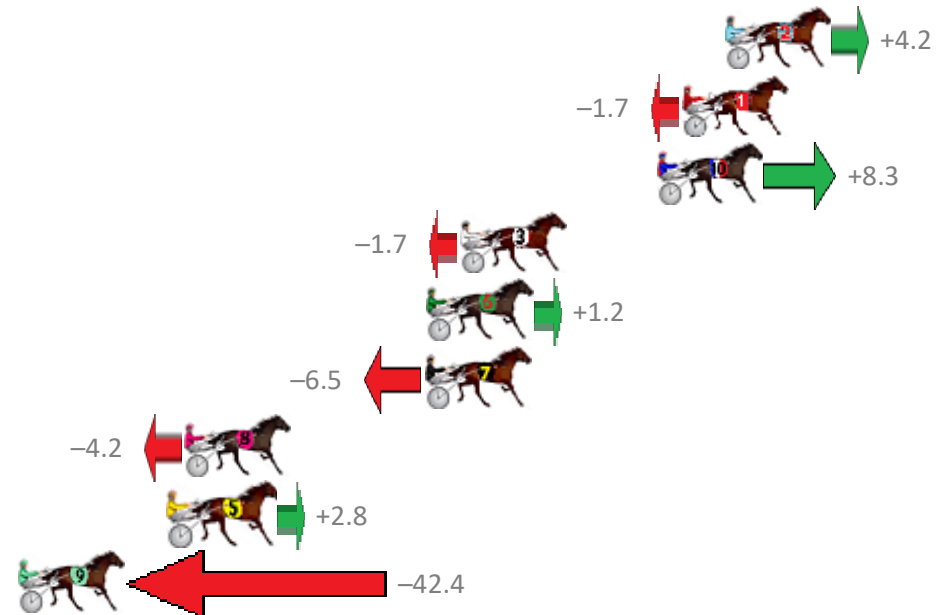

Albion Park Race 2 Distance 2138m

Friday, 28 June 2019

Gross Time: 2:44.20 MileRate: 2:03.60 LeadTime: 42.60s First Qtr: 32.50s Second Qtr: 31.40s Third Qtr: 28.90s Fourth Qtr: 28.80s

NoHorse	Plc	Margin	Time	800Time (W)	400 Time (W)
2 MUSCULUS	1	0.0m	2:44.20	57.40s (0)	28.51s (0)
1 MISTER OZ	2	1.7m	2:44.32	57.82s (0)	28.92s (0)
10 GARLAND GREENE	3	2.7m	2:44.39	57.10s (1)	28.56s (2)
3 NORAHS FLING	4	10.5m	2:44.96	57.82s (0)	28.92s (0)
6 DAENERYS STORMBOR	5	11.8m	2:45.05	57.61s (0)	28.92s (1)
7 ASTRAL RULER	6	11.9m	2:45.06	58.17s (1)	29.37s (1)
8 JUSTABITCOCO	7	21.4m	2:45.74	58.00s (1)	29.00s (1)
5 ONE MUSCLE HILL	8	22.0m	2:45.78	57.50s (1)	29.16s (0)
9 GREG THE GREAT	9	102.4m	2:51.57	60.76s (0)	30.77s (0)

Finish Position and metres gained from 800m

Sectionals
Powered by

PJ Harness Analyser
Master harness racing with the power of sectionals
Owners, Trainers and Punters - Check out what's new at www.pjdata.com.au

The Racing Queensland Board (trading as Racing Queensland) and provider are not responsible for the completeness or accuracy of any of the information contained herein, and makes no representations about its suitability for any purpose.