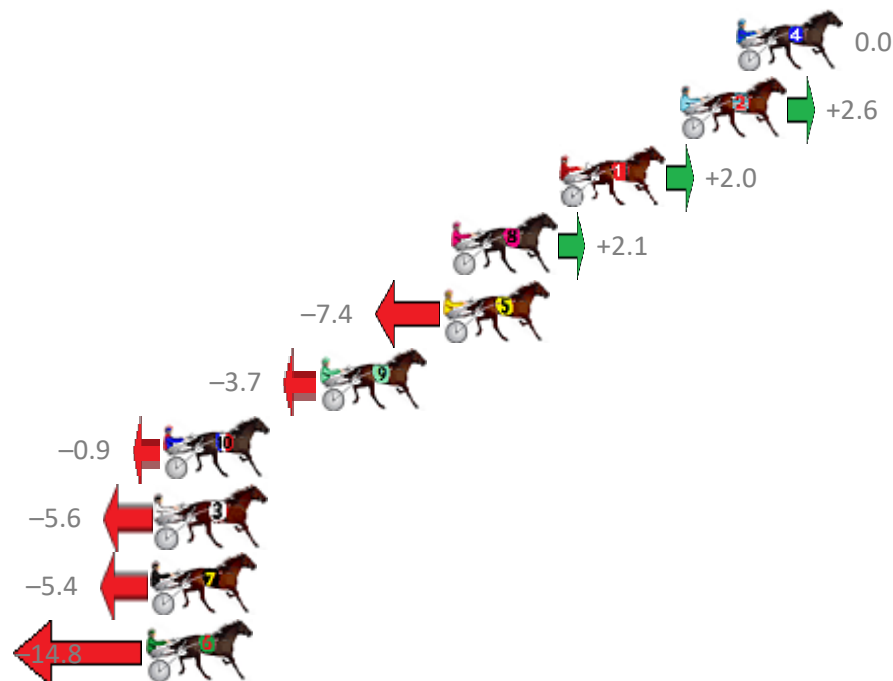

Albion Park Race 3 Distance 1660m

Friday, 28 June 2019

Gross Time: 2:02.10 MileRate: 1:58.40 LeadTime: 3.40s First Qtr: 28.40s Second Qtr: 32.40s Third Qtr: 29.60s Fourth Qtr: 28.30s

NoHorse	Plc	Margin	Time	800Time (W)	400 Time (W)
4 VENUS JUJON	1	0.0m	2:02.10	57.90s (0)	28.30s (0)
2 CHEESANDKISSES	2	2.2m	2:02.26	57.71s (0)	28.13s (0)
1 BARONE	3	7.0m	2:02.60	57.76s (0)	28.17s (0)
8 HURRIKANE SPECIAL	4	11.3m	2:02.90	57.75s (0)	28.09s (0)
5 SPECIALANDIKNOWIT	5	11.6m	2:02.92	58.44s (1)	28.97s (1)
9 SIR JUJON	6	16.5m	2:03.27	58.17s (1)	28.69s (1)
10 JEWEL OF PEAK	7	22.7m	2:03.71	57.97s (1)	29.18s (2)
3 HOLLIE	8	23.0m	2:03.73	58.31s (1)	29.53s (2)
7 TALENT IN SPADES	9	23.2m	2:03.74	58.29s (0)	28.84s (1)
6 WESTERN SHOWGIRL	10	23.4m	2:03.76	58.97s (1)	29.49s (1)

Finish Position and metres gained from 800m

Sectionals
Powered by

PJ Harness Analyser
Master harness racing with the power of sectionals
Owners, Trainers and Punters - Check out what's new at www.pjdata.com.au

The Racing Queensland Board (trading as Racing Queensland) and provider are not responsible for the completeness or accuracy of any of the information contained herein, and makes no representations about its suitability for any purpose.