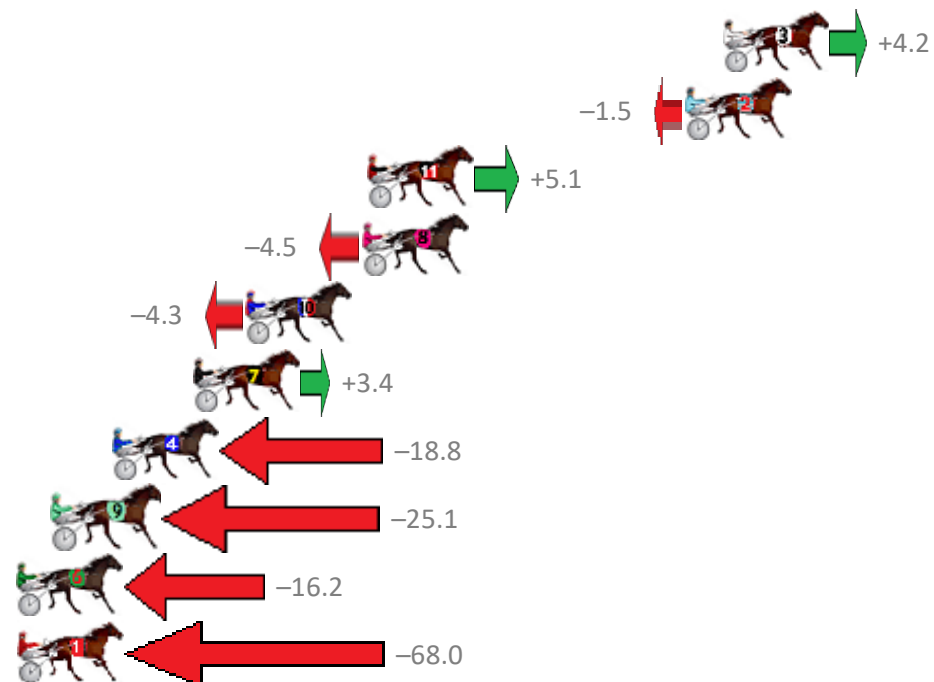

Albion Park Race 4 Distance 1660m

Friday, 28 June 2019

Gross Time: 1:59.30 MileRate: 1:55.60 LeadTime: 3.40s First Qtr: 29.10s Second Qtr: 31.20s Third Qtr: 27.50s Fourth Qtr: 28.10s

NoHorse	Plc	Margin	Time	800Time (W)	400 Time (W)
3 KYLIE BROMAC	1	0.0m	1:59.30	55.31s (0)	27.78s (0)
2 HEADWIN	2	1.5m	1:59.41	55.70s (0)	28.21s (0)
11 IMPETUOSO	3	14.1m	2:00.29	55.25s (1)	28.16s (1)
8 NICOPOLIS	4	14.3m	2:00.30	55.91s (1)	28.77s (2)
10 RAGING INFERNO	5	18.9m	2:00.63	55.90s (1)	28.68s (2)
7 PROCUREMENT	6	21.0m	2:00.78	55.36s (0)	28.07s (1)
4 DOWNTOWN LUCCA	7	24.2m	2:01.00	56.91s (1)	29.25s (1)
9 HIGH ON MONTANA	8	26.5m	2:01.16	57.34s (1)	29.72s (1)
6 MEANT TO BE ME	9	30.8m	2:01.46	56.73s (0)	29.15s (0)
1 WEDDING NIGHT	10	78.4m	2:04.81	60.33s (0)	31.85s (0)

Finish Position and metres gained from 800m

Sectionals
Powered by

PJ Harness Analyser
Master harness racing with the power of sectionals
Owners, Trainers and Punters - Check out what's new at www.pjdata.com.au

The Racing Queensland Board (trading as Racing Queensland) and provider are not responsible for the completeness or accuracy of any of the information contained herein, and makes no representations about its suitability for any purpose.