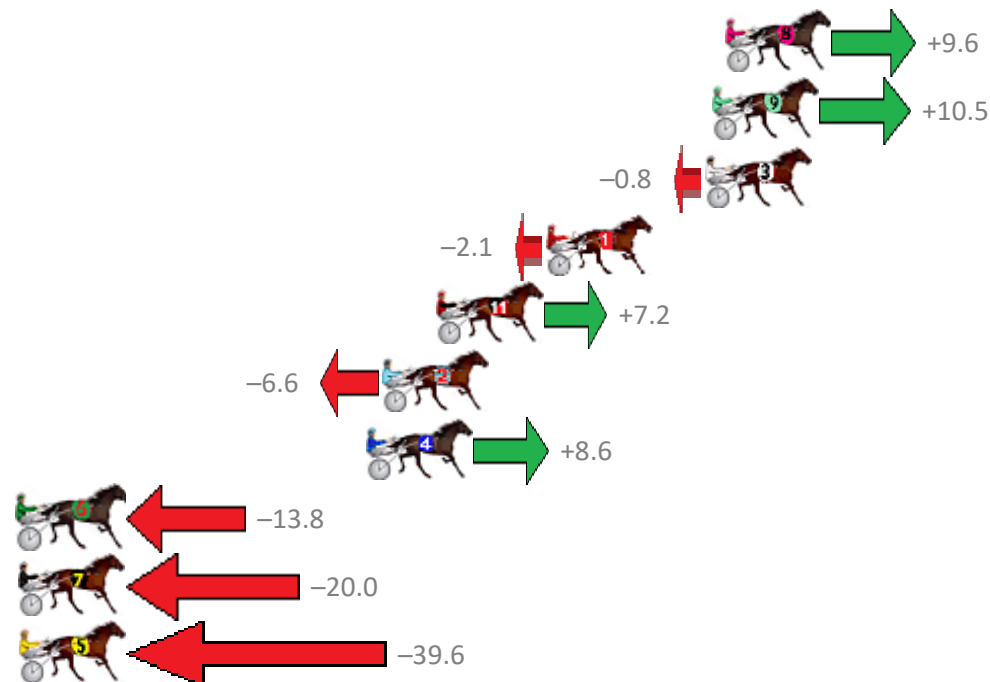

Albion Park Race 8 Distance 2138m

Friday, 28 June 2019

Gross Time: 2:35.20 MileRate: 1:56.80 LeadTime: 38.70s First Qtr: 31.00s Second Qtr: 29.50s Third Qtr: 27.50s Fourth Qtr: 28.50s

NoHorse	Plc	Margin	Time	800Time (W)	400 Time (W)
8 ONE WISE MAN	1	0.0m	2:35.20	55.33s (0)	27.77s (0)
9 OUR MELS DREAM	2	0.5m	2:35.24	55.26s (1)	28.38s (1)
3 DIVAS DELIGHT	3	0.8m	2:35.26	56.06s (0)	28.56s (0)
1 OUR BUSCEMI	4	7.1m	2:35.71	56.15s (0)	28.64s (0)
11 FIOKI	5	11.4m	2:36.01	55.50s (1)	27.89s (2)
2 RORY MACH	6	13.6m	2:36.17	56.46s (1)	28.43s (2)
4 WATTLEBANK FLYER	7	14.2m	2:36.21	55.40s (1)	27.76s (2)
6 ZAC MAC	8	28.2m	2:37.21	56.97s (0)	29.20s (0)
7 COMPLY OR DIE	9	38.4m	2:37.94	57.40s (0)	29.87s (1)
5 BLUE POINTER	10	42.4m	2:38.22	58.77s (1)	30.48s (1)

Finish Position and metres gained from 800m

Sectionals
Powered by

PJ Harness Analyser
Master harness racing with the power of sectionals
Owners, Trainers and Punters - Check out what's new at www.pjdata.com.au

The Racing Queensland Board (trading as Racing Queensland) and provider are not responsible for the completeness or accuracy of any of the information contained herein, and makes no representations about its suitability for any purpose.