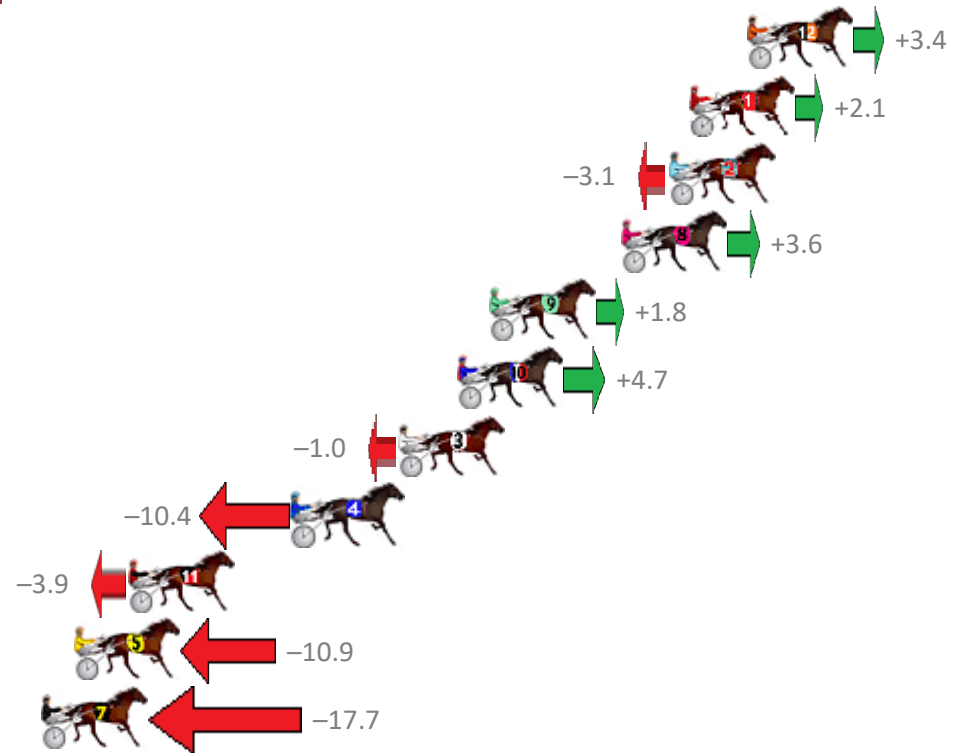

Albion Park Race 7 Distance 2138m

Friday, 28 June 2019

Gross Time: 2:35.60 MileRate: 1:57.10 LeadTime: 39.20s First Qtr: 31.30s Second Qtr: 30.30s Third Qtr: 27.60s Fourth Qtr: 27.20s

NoHorse	Plc	Margin	Time	800Time (W)	400 Time (W)
12 FAME ASSURED	1	0.0m	2:35.60	54.57s (1)	27.16s (1)
1 GETOUTNWALK	2	2.3m	2:35.76	54.66s (0)	27.00s (0)
2 COREY WILLIAM	3	3.1m	2:35.81	55.01s (0)	27.41s (0)
8 WITH AUTHORITY	4	5.0m	2:35.94	54.55s (0)	26.89s (0)
9 IMA TOP TYCOON	5	10.2m	2:36.29	54.68s (1)	26.91s (1)
10 ROCKNROLL EMMA	6	11.5m	2:36.38	54.48s (1)	26.72s (1)
3 THE NEXT STAR	7	13.8m	2:36.54	54.87s (0)	27.12s (0)
4 ALPHA STYX	8	18.0m	2:36.82	55.51s (1)	27.74s (1)
11 WHISKEY BLAZE	9	24.5m	2:37.27	55.07s (1)	27.56s (2)
5 COMIGAL	10	26.7m	2:37.42	55.55s (2)	28.00s (2)
7 BUNDABURRA	11	28.9m	2:37.57	56.01s (2)	28.46s (2)

Finish Position and metres gained from 800m

Sectionals
Powered by

PJ Harness Analyser
Master harness racing with the power of sectionals
Owners, Trainers and Punters - Check out what's new at www.pjdata.com.au

The Racing Queensland Board (trading as Racing Queensland) and provider are not responsible for the completeness or accuracy of any of the information contained herein, and makes no representations about its suitability for any purpose.