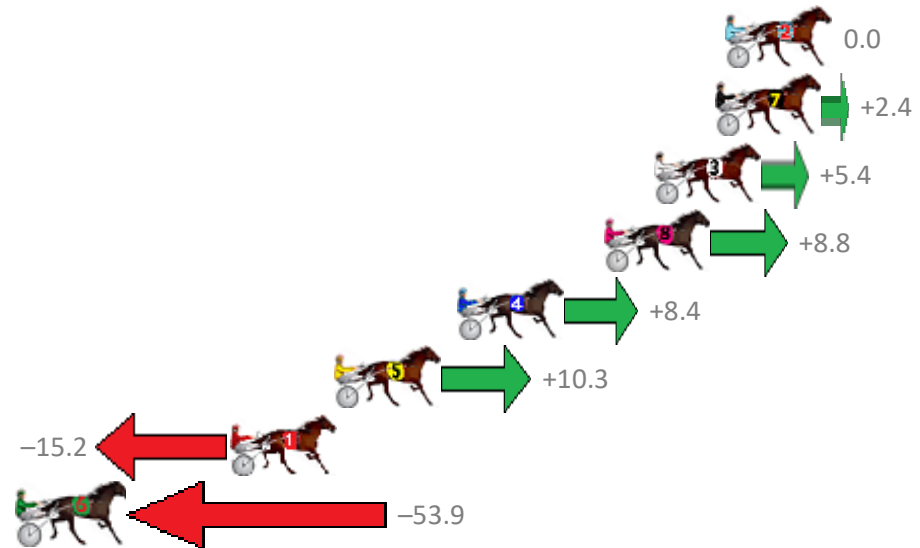

Albion Park Race 1 Distance 1660m

Friday, 28 June 2019

Gross Time: 1:58.90 MileRate: 1:55.20 LeadTime: 3.50s First Qtr: 28.70s Second Qtr: 30.10s Third Qtr: 27.70s Fourth Qtr: 28.90s

NoHorse	Plc	Margin	Time	800Time (W)	400 Time (W)
2 ANOTHER STATEMENT	1	0.0m	1:58.90	56.60s (0)	28.90s (0)
7 MYSTERY ROAD	2	0.4m	1:58.93	56.43s (1)	28.83s (1)
3 ROCKS OR DIAMONDS	3	2.8m	1:59.10	56.22s (1)	28.67s (1)
8 GOOD AS IT GETS	4	4.8m	1:59.25	55.98s (1)	28.47s (1)
4 MEGA STAR	5	10.6m	1:59.67	56.01s (1)	28.52s (1)
5 FROST EN ICE	6	15.5m	2:00.02	55.87s (1)	28.55s (1)
1 ARCHILLES	7	19.6m	2:00.32	57.68s (0)	29.84s (0)
6 SUGARKANE	8	65.7m	2:03.65	60.41s (0)	32.62s (0)

Finish Position and metres gained from 800m

Sectionals
Powered by

PJ Harness Analyser
Master harness racing with the power of sectionals
Owners, Trainers and Punters - Check out what's new at www.pjdata.com.au

The Racing Queensland Board (trading as Racing Queensland) and provider are not responsible for the completeness or accuracy of any of the information contained herein, and makes no representations about its suitability for any purpose.