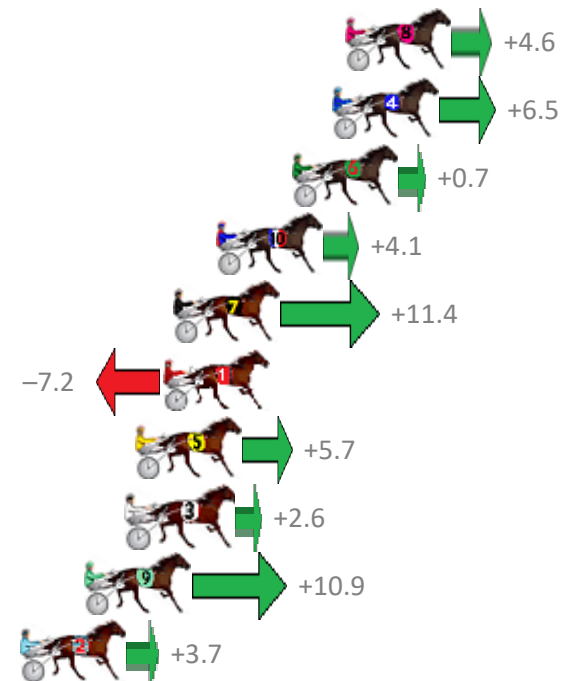

Albion Park Race 3 Distance 2138m

Saturday, 13 July 2019

Gross Time: 2:33.80 MileRate: 1:55.80 LeadTime: 36.90s First Qtr: 30.10s Second Qtr: 29.00s Third Qtr: 29.00s Fourth Qtr: 28.80s

NoHorse	Plc	Margin	Time	800Time (W)	400 Time (W)
8 SOMWHEREOVARAINB	1	0.0m	2:33.80	57.47s (0)	28.43s (0)
4 OUR BONDI BEACH	2	0.5m	2:33.84	57.33s (1)	28.42s (1)
6 BEE GEES BANDIT	3	2.1m	2:33.95	57.75s (1)	28.88s (1)
10 ROYAL LINCOLN	4	5.1m	2:34.17	57.50s (0)	28.46s (0)
7 CHARLYSE	5	6.8m	2:34.29	56.98s (0)	28.05s (1)
1 ASHI JETSUN	6	7.2m	2:34.32	58.32s (0)	29.32s (0)
5 RIVERLEIGH WILLIAM	7	8.3m	2:34.40	57.39s (0)	28.36s (0)
3 IM WITH LEXY	8	8.6m	2:34.42	57.61s (1)	28.80s (2)
9 GOODTIME SLATER	9	10.3m	2:34.54	57.01s (1)	28.58s (2)
2 VASARI	10	12.9m	2:34.73	57.53s (1)	28.79s (1)

Finish Position and metres gained from 800m

Sectionals
Powered by

PJ Harness Analyser
Master harness racing with the power of sectionals
Owners, Trainers and Punters - Check out what's new at www.pjdata.com.au

The Racing Queensland Board (trading as Racing Queensland) and provider are not responsible for the completeness or accuracy of any of the information contained herein, and makes no representations about its suitability for any purpose.