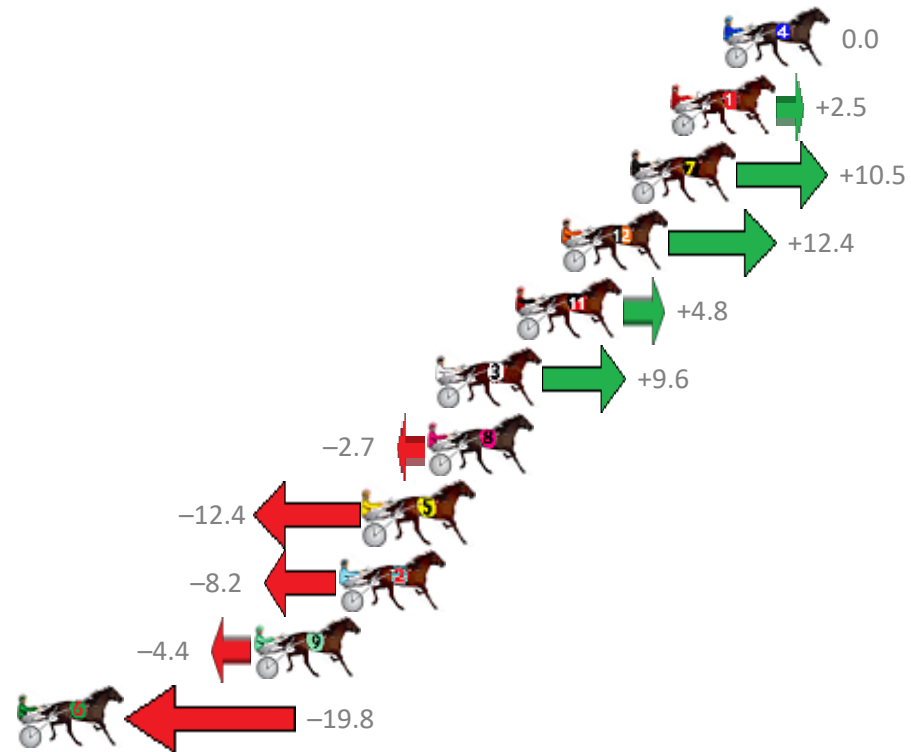

Albion Park Race 7 Distance 1660m

Saturday, 13 July 2019

Gross Time: 1:56.50 MileRate: 1:52.90 LeadTime: 3.50s First Qtr: 26.90s Second Qtr: 30.00s Third Qtr: 28.20s Fourth Qtr: 27.90s

NoHorse	Plc	Margin	Time	800Time (W)	400 Time (W)
4 SALOON PASSAGE	1	0.0m	1:56.50	56.10s (0)	27.90s (0)
1 MARETTI	2	2.1m	1:56.65	55.92s (0)	27.70s (0)
7 LEOS BEST	3	3.7m	1:56.76	55.36s (0)	27.31s (0)
12 TULHURST ACE	4	6.4m	1:56.95	55.23s (2)	27.57s (3)
11 CRUZ	5	8.2m	1:57.07	55.76s (1)	27.51s (2)
3 HASHTAG	6	11.4m	1:57.30	55.43s (1)	27.45s (3)
8 LITTLE RASCAL	7	11.7m	1:57.32	56.29s (0)	28.00s (1)
5 CHANTREY	8	14.2m	1:57.49	56.97s (1)	28.82s (1)
2 LINCOLN ROAD	9	15.2m	1:57.56	56.68s (1)	28.56s (1)
9 FRANCO TOTEM	10	18.6m	1:57.80	56.41s (2)	28.83s (3)
6 OUR WALL STREET WOL	11	29.6m	1:58.56	57.49s (2)	29.31s (2)

Finish Position and metres gained from 800m

Sectionals
Powered by

PJ Harness Analyser
Master harness racing with the power of sectionals
Owners, Trainers and Punters - Check out what's new at www.pjdata.com.au

The Racing Queensland Board (trading as Racing Queensland) and provider are not responsible for the completeness or accuracy of any of the information contained herein, and makes no representations about its suitability for any purpose.