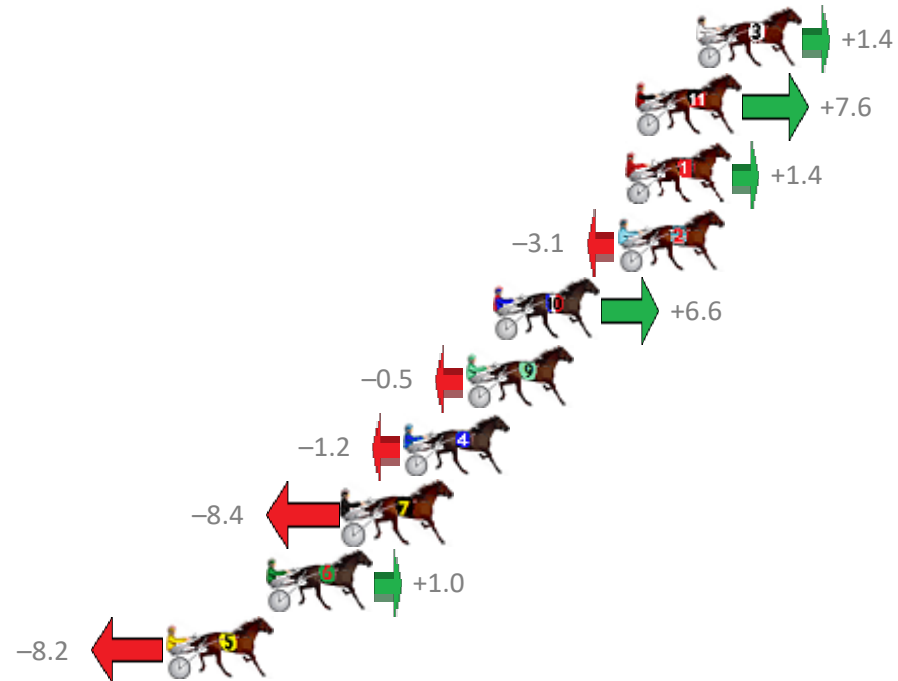

Albion Park Race 10 Distance 1660m

Saturday, 13 July 2019

Gross Time: 1:59.50 MileRate: 1:55.90 LeadTime: 3.40s First Qtr: 29.40s Second Qtr: 30.40s Third Qtr: 28.20s Fourth Qtr: 28.10s

NoHorse	Plc	Margin	Time	800Time (W)	400 Time (W)
3 MY ULTIMATE STAR	1	0.0m	1:59.50	56.20s (1)	27.96s (1)
11 MISTERY ROAD	2	2.4m	1:59.67	55.77s (2)	28.04s (2)
1 TORQUE ONETWOTHRE	3	2.8m	1:59.70	56.20s (0)	27.97s (0)
2 ROCKS OR DIAMONDS	4	3.1m	1:59.72	56.52s (0)	28.32s (0)
10 ANOTHER STATEMENT	5	8.0m	2:00.06	55.84s (2)	28.09s (2)
9 FROST EN ICE	6	9.1m	2:00.14	56.34s (0)	28.12s (0)
4 DATALDO	7	11.6m	2:00.31	56.38s (1)	28.10s (1)
7 REDS GOOD TO GO	8	14.0m	2:00.48	56.89s (1)	28.61s (1)
6 SUGARKANE	9	17.0m	2:00.69	56.23s (0)	27.73s (0)
5 A RAINBOW DIAMOND	10	21.0m	2:00.98	56.88s (0)	28.49s (2)

Finish Position and metres gained from 800m

Sectionals
Powered by

PJ Harness Analyser
Master harness racing with the power of sectionals
Owners, Trainers and Punters - Check out what's new at www.pjdata.com.au

The Racing Queensland Board (trading as Racing Queensland) and provider are not responsible for the completeness or accuracy of any of the information contained herein, and makes no representations about its suitability for any purpose.