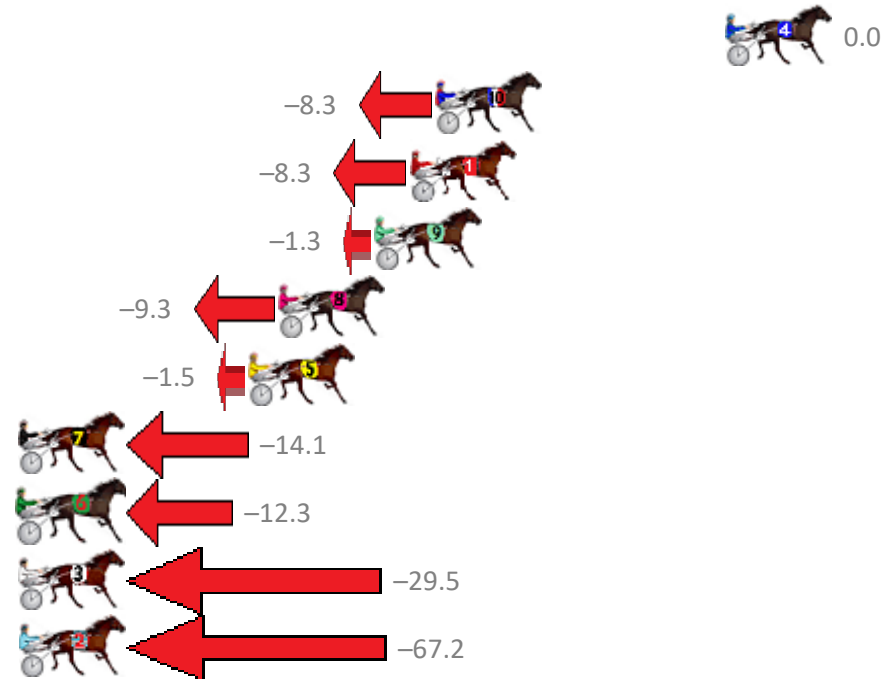

Albion Park Race 6 Distance 2138m

Saturday, 13 July 2019

Gross Time: 2:32.40 MileRate: 1:54.70 LeadTime: 37.60s First Qtr: 30.50s Second Qtr: 29.30s Third Qtr: 28.40s Fourth Qtr: 26.60s

NoHorse	Plc	Margin	Time	800Time (W)	400 Time (W)
4 OUR PRINCESS TIFFANY	1	0.0m	2:32.40	55.00s (0)	26.60s (0)
10 MISS STREISAND	2	11.5m	2:33.16	55.57s (1)	27.23s (1)
1 WRITE ABOUT LEXY	3	12.5m	2:33.23	55.57s (0)	27.07s (0)
9 ETERNAL PROMISE	4	13.9m	2:33.32	55.09s (0)	26.61s (0)
8 WAHS FIRE BUG	5	17.7m	2:33.58	55.64s (0)	27.14s (0)
5 ARK ME	6	18.9m	2:33.66	55.10s (0)	26.59s (0)
7 BETTOR BECAUSE	7	30.5m	2:34.43	55.97s (1)	27.30s (1)
6 MISS BLUE GLORY	8	34.5m	2:34.69	55.85s (0)	27.27s (0)
3 SEEMEPEARLYWHITES	9	36.9m	2:34.85	57.03s (1)	28.42s (1)
2 LINCOLNS GIRL	10	79.2m	2:37.67	59.62s (1)	30.82s (1)

Finish Position and metres gained from 800m

Sectionals
Powered by

PJ Harness Analyser
Master harness racing with the power of sectionals
Owners, Trainers and Punters - Check out what's new at www.pjdata.com.au

The Racing Queensland Board (trading as Racing Queensland) and provider are not responsible for the completeness or accuracy of any of the information contained herein, and makes no representations about its suitability for any purpose.