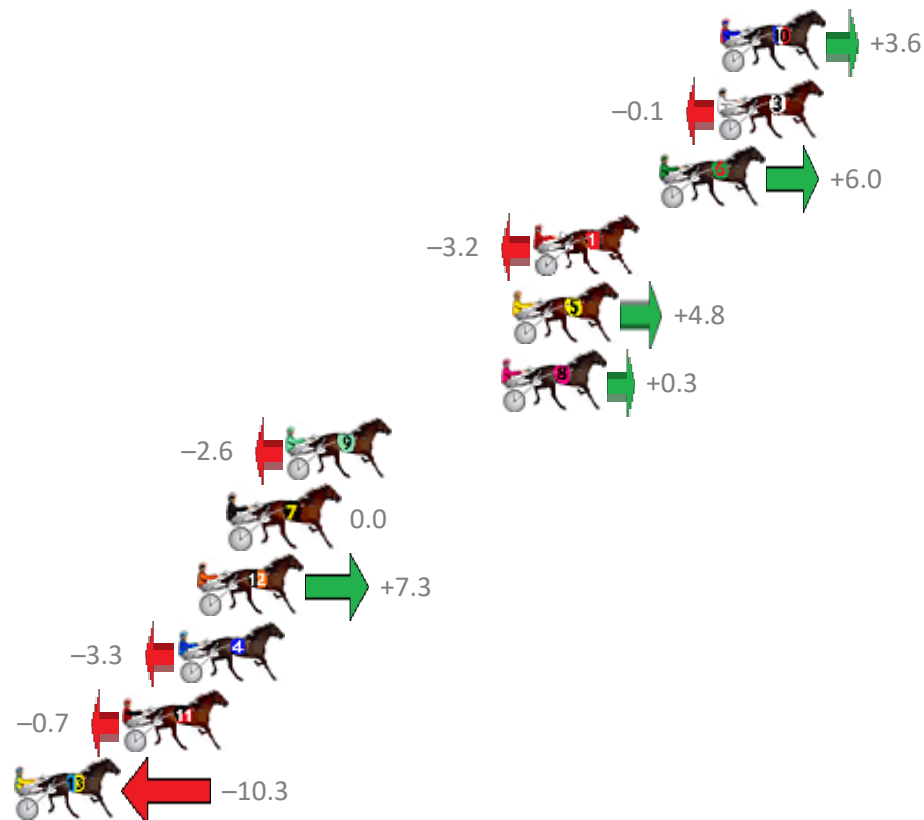

Albion Park Race 5 Distance 2138m

Saturday, 13 July 2019

Gross Time: 2:31.60 MileRate: 1:54.10 LeadTime: 38.30s First Qtr: 30.20s Second Qtr: 29.70s Third Qtr: 27.30s Fourth Qtr: 26.10s

NoHorse	Plc	Margin	Time	800Time (W)	400 Time (W)
10 SELF ASSURED	1	0.0m	2:31.60	53.16s (1)	25.89s (1)
3 LOCHINVAR ART	2	0.1m	2:31.61	53.41s (0)	26.11s (0)
6 JESSE DUKE	3	2.4m	2:31.76	53.00s (1)	25.72s (1)
1 NANCYS BOY	4	7.4m	2:32.08	53.61s (0)	26.24s (0)
5 MAKE WAY	5	8.2m	2:32.14	53.08s (1)	25.76s (1)
8 MAKE MINE MEMPHIS	6	8.7m	2:32.17	53.38s (0)	25.96s (0)
9 STAR OF MONTANA	7	17.2m	2:32.72	53.57s (0)	26.13s (0)
7 BARRETT	8	19.4m	2:32.87	53.40s (0)	25.94s (0)
12 DAZZLE ME	9	20.7m	2:32.95	52.91s (1)	25.58s (1)
4 WE SALUTE YOU	10	21.5m	2:33.00	53.62s (1)	26.29s (1)
11 TROJAN BANNER	11	23.7m	2:33.15	53.45s (1)	26.11s (1)
13 MUCH BETTOR	12	43.9m	2:34.46	54.09s (1)	26.68s (1)

Finish Position and metres gained from 800m

Sectionals
Powered by

PJ Harness Analyser
Master harness racing with the power of sectionals
Owners, Trainers and Punters - Check out what's new at www.pjdata.com.au

The Racing Queensland Board (trading as Racing Queensland) and provider are not responsible for the completeness or accuracy of any of the information contained herein, and makes no representations about its suitability for any purpose.