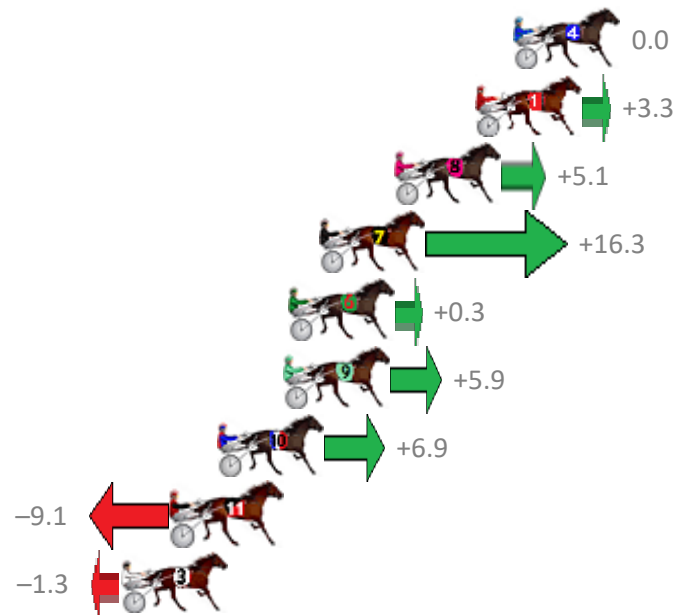

Finish Position and metres gained from 800m

Sectionals  
Powered by

**PJ Harness Analyser**  
Master harness racing with the power of sectionals  
Owners, Trainers and Punters - Check out what's new at [www.pjdata.com.au](http://www.pjdata.com.au)