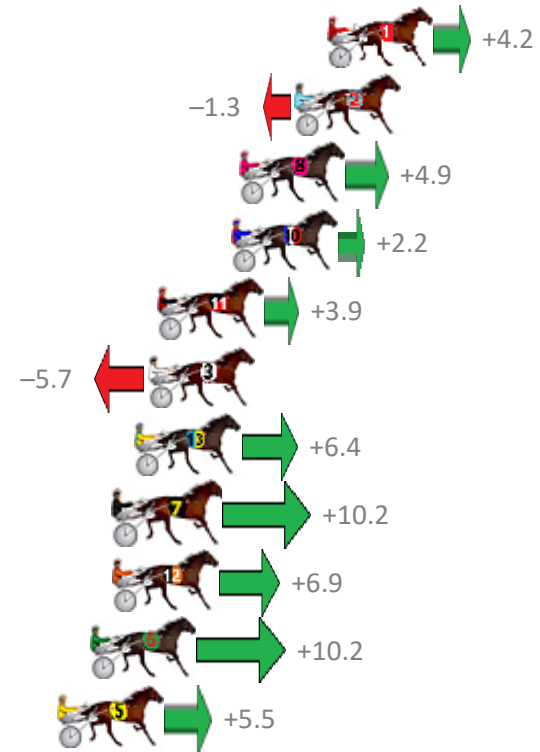

Albion Park Race 8 Distance 1660m

Saturday, 13 July 2019

Gross Time: 1:56.80 MileRate: 1:53.20 LeadTime: 3.30s First Qtr: 26.00s Second Qtr: 32.00s Third Qtr: 27.80s Fourth Qtr: 27.70s

NoHorse	Plc	Margin	Time	800Time (W)	400 Time (W)
1 OHOKA PUNTER	1	0.0m	1:56.80	55.21s (0)	27.38s (0)
2 COLT THIRTY ONE	2	1.3m	1:56.89	55.59s (0)	27.79s (0)
8 WATCH PULP FICTION	3	3.5m	1:57.04	55.16s (0)	27.33s (0)
10 NORTHVIEW HUSTLER	4	3.8m	1:57.06	55.35s (1)	27.52s (1)
11 CULLENBURN	5	6.7m	1:57.26	55.23s (2)	27.80s (2)
3 ALTA ORLANDO	6	7.1m	1:57.29	55.90s (1)	28.07s (1)
13 LETSPENDANITETOGET	7	7.6m	1:57.33	55.06s (0)	27.28s (0)
7 ROCK WITH SAM	8	8.4m	1:57.38	54.79s (0)	27.15s (1)
12 HOLY CAMP CLIVE	9	8.5m	1:57.39	55.02s (2)	27.57s (2)
6 CASH N FLOW	10	9.4m	1:57.45	54.79s (2)	27.34s (2)
5 ALLELUIA	11	10.7m	1:57.54	55.12s (1)	27.64s (1)

Finish Position and metres gained from 800m

Sectionals
Powered by

PJ Harness Analyser
Master harness racing with the power of sectionals
Owners, Trainers and Punters - Check out what's new at www.pjdata.com.au

The Racing Queensland Board (trading as Racing Queensland) and provider are not responsible for the completeness or accuracy of any of the information contained herein, and makes no representations about its suitability for any purpose.