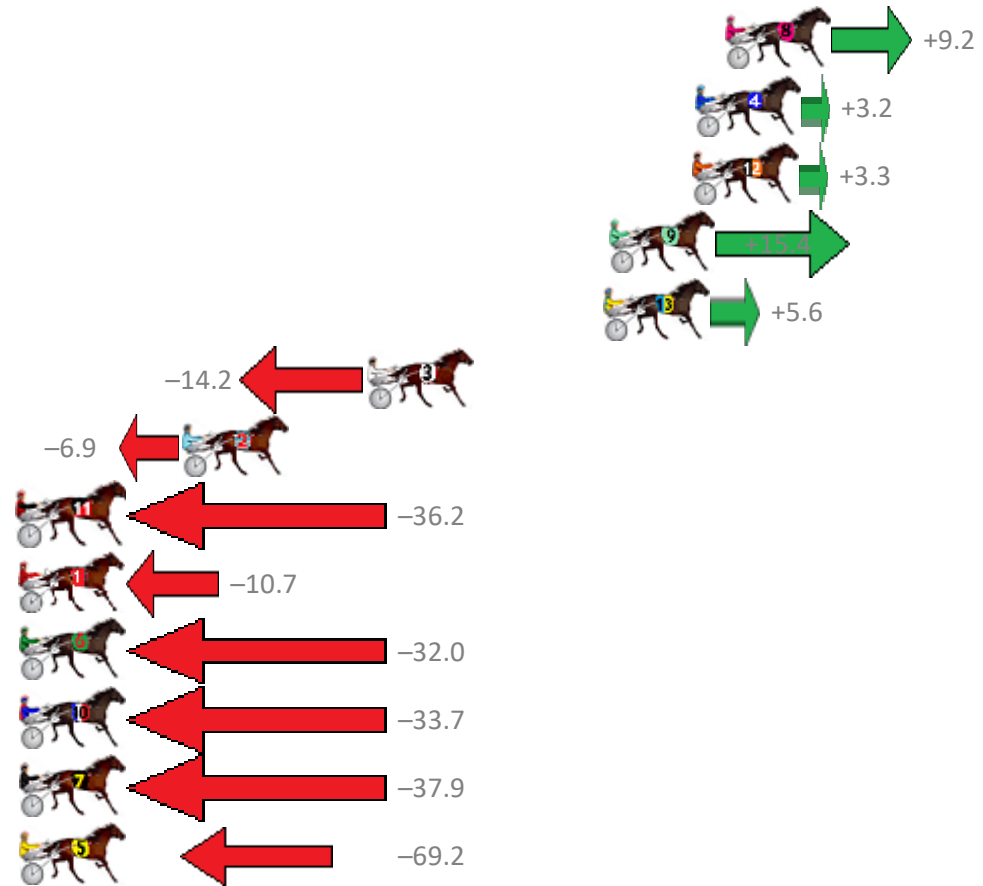

Albion Park Race 9 Distance 2647m

Saturday, 13 July 2019

Gross Time: 3:18.20 MileRate: 2:00.50 LeadTime: 79.20s First Qtr: 30.90s Second Qtr: 29.00s Third Qtr: 29.30s Fourth Qtr: 29.80s

NoHorse	Plc	Margin	Time	800Time (W)	400 Time (W)
8 MAJESTIC COURTNEY	1	0.0m	3:18.20	58.42s (0)	29.14s (0)
4 MIRACLE RISING	2	1.2m	3:18.29	58.86s (0)	29.55s (0)
12 TOUGH MONARCH	3	1.3m	3:18.30	58.86s (2)	29.78s (1)
9 NEEDLE	4	4.6m	3:18.54	57.96s (1)	28.74s (0)
13 OUR OVERANOVA	5	4.8m	3:18.56	58.69s (2)	29.62s (1)
3 JUSTABITNOISY	6	14.2m	3:19.26	60.15s (0)	30.86s (0)
2 MASTER HUGH	7	21.5m	3:19.80	59.61s (0)	30.33s (0)
11 EMPIRE BAY	8	40.0m	3:21.18	61.77s (1)	31.68s (1)
1 SOUTHERN ALPS	9	40.5m	3:21.22	59.89s (1)	30.55s (0)
6 LAVROS TEXAS	10	44.6m	3:21.52	61.46s (1)	31.75s (2)
10 THE BOSS MAN	11	62.9m	3:22.89	61.59s (0)	31.33s (0)
7 CASTLEREAGH	12	74.7m	3:23.77	61.90s (2)	32.06s (1)
5 IM THE COMMANDO	13	105.6m	3:26.07	64.21s (1)	33.88s (0)

Finish Position and metres gained from 800m

Sectionals
Powered by

PJ Harness Analyser
Master harness racing with the power of sectionals
Owners, Trainers and Punters - Check out what's new at www.pjdata.com.au

The Racing Queensland Board (trading as Racing Queensland) and provider are not responsible for the completeness or accuracy of any of the information contained herein, and makes no representations about its suitability for any purpose.