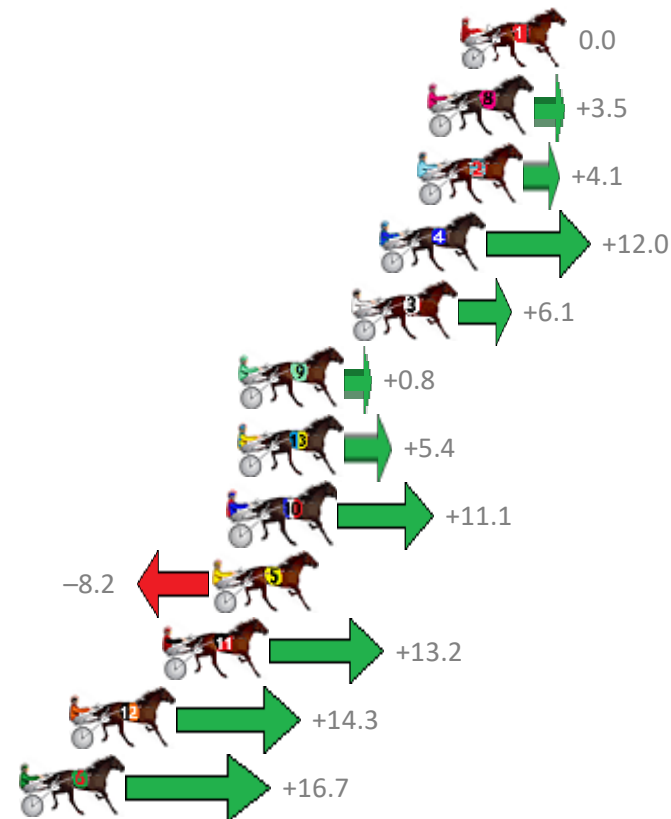

Albion Park Race 2 Distance 1660m

Saturday, 13 July 2019

Gross Time: 1:57.50 MileRate: 1:53.90 LeadTime: 3.40s First Qtr: 28.00s Second Qtr: 29.70s Third Qtr: 29.10s Fourth Qtr: 27.30s

NoHorse	Plc	Margin	Time	800Time (W)	400 Time (W)
1 THATSWHATISAID	1	0.0m	1:57.50	56.40s (0)	27.30s (0)
8 CLASSIE AMERICAN	2	1.3m	1:57.59	56.15s (0)	27.05s (0)
2 TENNYSON BROMAC	3	1.7m	1:57.62	56.11s (1)	26.99s (2)
4 LETS KATCHMEIFUCAN	4	3.2m	1:57.72	55.55s (1)	26.75s (2)
3 REGULUS	5	4.3m	1:57.79	55.97s (1)	26.90s (1)
9 COLONEL JOY	6	8.8m	1:58.10	56.34s (0)	27.23s (0)
13 ROYAL STORY	6	8.8m	1:58.10	56.02s (0)	26.90s (0)
10 SMOOTH SAILOR	8	9.1m	1:58.12	55.62s (1)	26.84s (1)
5 THE ANNOUNCER	9	9.8m	1:58.17	56.98s (1)	27.89s (1)
11 STOMPPEM	10	11.8m	1:58.31	55.47s (1)	26.95s (3)
12 AIR TIME	11	15.5m	1:58.56	55.39s (1)	28.24s (2)
6 ITZ MY GENERATION	12	17.5m	1:58.69	55.22s (1)	27.21s (2)

Finish Position and metres gained from 800m

Sectionals
Powered by

PJ Harness Analyser
Master harness racing with the power of sectionals
Owners, Trainers and Punters - Check out what's new at www.pjdata.com.au

The Racing Queensland Board (trading as Racing Queensland) and provider are not responsible for the completeness or accuracy of any of the information contained herein, and makes no representations about its suitability for any purpose.