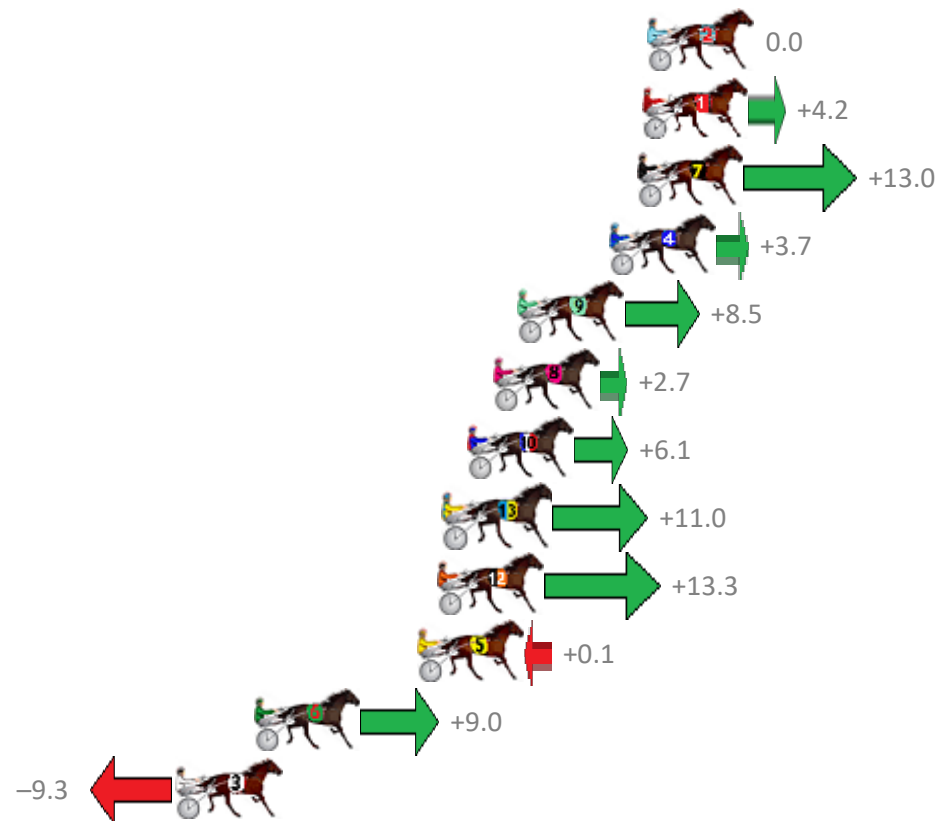

Albion Park Race 4 Distance 1660m

Saturday, 13 July 2019

Gross Time: 1:54.90 MileRate: 1:51.40 LeadTime: 3.40s First Qtr: 26.90s Second Qtr: 28.50s Third Qtr: 28.00s Fourth Qtr: 28.10s

NoHorse	Plc	Margin	Time	800Time (W)	400 Time (W)
2 ANNIKA MAGIC	1	0.0m	1:54.90	56.10s (0)	28.10s (0)
1 OUR MILLWOOD MAIZI	2	0.2m	1:54.91	55.81s (0)	27.78s (0)
7 ELENIARK	3	0.4m	1:54.93	55.19s (2)	27.43s (2)
4 JOSSIE JAMES	4	1.5m	1:55.01	55.84s (1)	27.97s (1)
9 IDEAL BLISS	5	5.1m	1:55.26	55.50s (1)	27.59s (1)
8 ROCKING	6	6.1m	1:55.33	55.91s (0)	27.87s (0)
10 ROCKNROLL EMMA	7	7.1m	1:55.40	55.67s (0)	27.64s (0)
13 INNOCENT CROCKER	8	8.0m	1:55.46	55.33s (2)	27.64s (2)
12 ELLE YEAH	9	8.3m	1:55.48	55.17s (1)	27.47s (1)
5 FAME ASSURED	10	9.1m	1:55.54	56.09s (2)	28.33s (2)
6 MANDY KRIDEN	11	15.6m	1:56.00	55.47s (2)	27.80s (2)
3 SMOOTH SHOWGIRL	12	18.7m	1:56.21	56.75s (1)	28.84s (1)

Finish Position and metres gained from 800m

Sectionals
Powered by

PJ Harness Analyser
Master harness racing with the power of sectionals
Owners, Trainers and Punters - Check out what's new at www.pjdata.com.au

The Racing Queensland Board (trading as Racing Queensland) and provider are not responsible for the completeness or accuracy of any of the information contained herein, and makes no representations about its suitability for any purpose.