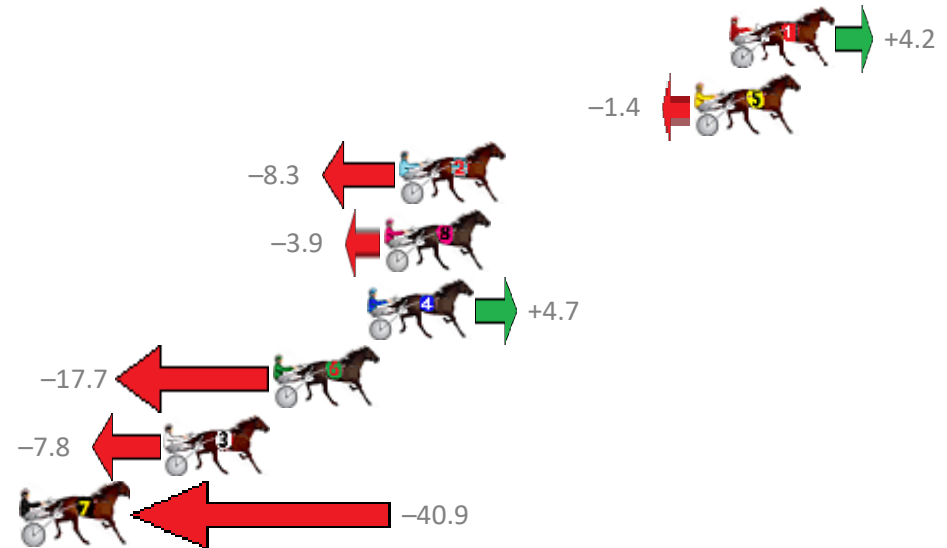

Redcliffe Race 6 Distance 1780m

Sunday, 28 July 2019

Gross Time: 2:10.50 MileRate: 1:58.00 LeadTime: 11.30s First Qtr: 30.10s Second Qtr: 30.60s Third Qtr: 28.50s Fourth Qtr: 30.00s

NoHorse	Plc	Margin	Time	800Time (W)	400 Time (W)
1 MALIBU DREAM	1	0.0m	2:10.50	58.19s (0)	29.68s (0)
5 ANNAS BEST	2	1.4m	2:10.60	58.60s (0)	30.10s (0)
2 JENUFLECTION	3	13.1m	2:11.48	59.11s (1)	30.40s (1)
8 GOALKICKER	4	13.7m	2:11.53	58.79s (1)	30.20s (2)
4 ONYAJANS	5	14.3m	2:11.57	58.16s (1)	29.81s (1)
6 INDYS APPROVAL	6	18.1m	2:11.86	59.79s (1)	31.09s (1)
3 LIVE IN STYLE	7	22.4m	2:12.18	59.07s (1)	30.60s (3)
7 MIRACLESDOAPPEN	8	50.5m	2:14.29	61.49s (0)	32.74s (0)

Finish Position and metres gained from 800m

Sectionals
Powered by

PJ Harness Analyser
Master harness racing with the power of sectionals
Owners, Trainers and Punters - Check out what's new at www.pjdata.com.au

The Racing Queensland Board (trading as Racing Queensland) and provider are not responsible for the completeness or accuracy of any of the information contained herein, and makes no representations about its suitability for any purpose.