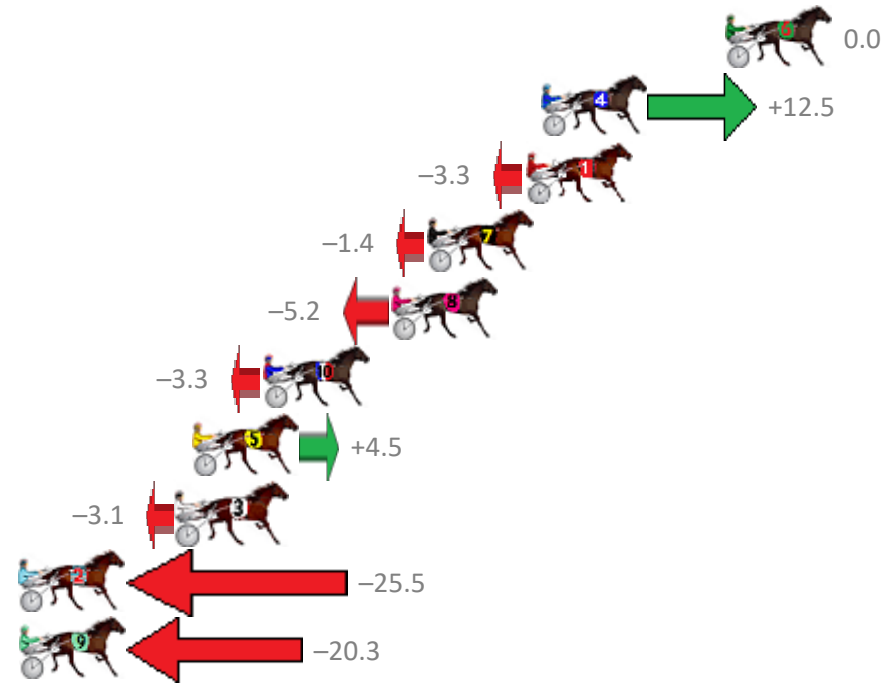

Redcliffe Race 5 Distance 1780m

Sunday, 28 July 2019

Gross Time: 2:14.10 MileRate: 2:01.20 LeadTime: 11.20s First Qtr: 32.00s Second Qtr: 31.70s Third Qtr: 29.00s Fourth Qtr: 30.20s

NoHorse	Plc	Margin	Time	800Time (W)	400 Time (W)
6 ALOT OF COST	1	0.0m	2:14.10	59.20s (0)	30.20s (0)
4 EVERY THINGS ROSEY	2	7.3m	2:14.65	58.28s (0)	29.57s (1)
1 ITS YOU NOT ME	3	7.9m	2:14.70	59.44s (0)	30.46s (0)
7 REGALIA	4	11.8m	2:14.99	59.30s (0)	30.44s (0)
8 WECANONLYHOPE	5	13.2m	2:15.10	59.58s (1)	30.70s (2)
10 RUM AND SCHOTZ	6	18.3m	2:15.48	59.44s (0)	30.63s (0)
5 LOYOLA SIOUX	7	21.1m	2:15.69	58.87s (0)	30.25s (0)
3 DARTESIAN	8	21.7m	2:15.74	59.43s (1)	30.71s (2)
2 BARBOO	9	28.9m	2:16.28	61.09s (1)	32.10s (1)
9 TORQUE TO THE MAX	10	33.5m	2:16.63	60.70s (1)	32.00s (3)

Finish Position and metres gained from 800m

Sectionals
Powered by

PJ Harness Analyser
Master harness racing with the power of sectionals
Owners, Trainers and Punters - Check out what's new at www.pjdata.com.au

The Racing Queensland Board (trading as Racing Queensland) and provider are not responsible for the completeness or accuracy of any of the information contained herein, and makes no representations about its suitability for any purpose.