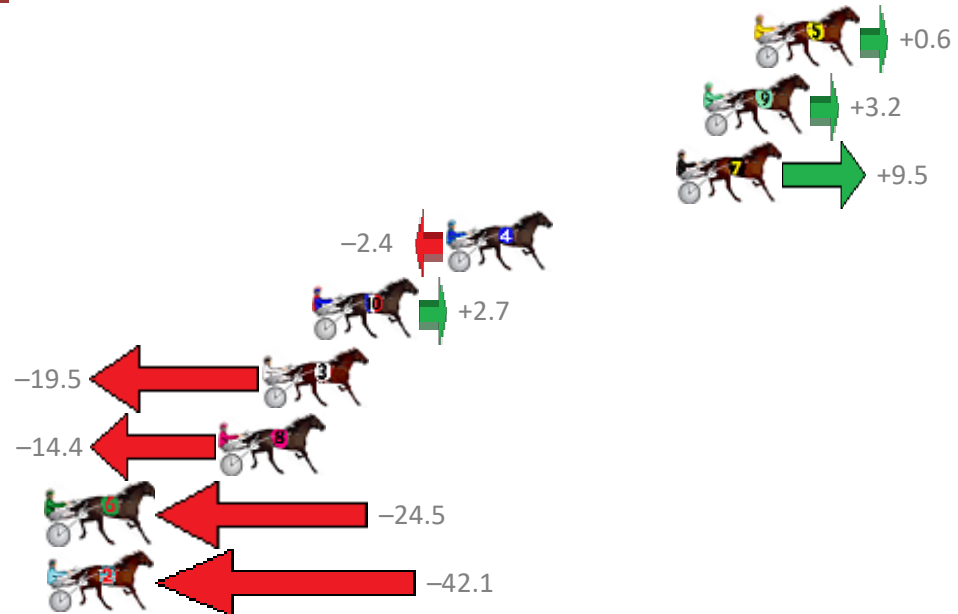

Redcliffe Race 7 Distance 1780m

Sunday, 28 July 2019

Gross Time: 2:15.50 MileRate: 2:02.50 LeadTime: 12.60s First Qtr: 31.50s Second Qtr: 30.60s Third Qtr: 30.00s Fourth Qtr: 30.80s

NoHorse	Plc	Margin	Time	800Time (W)	400 Time (W)
5 BEYONSKI	1	0.0m	2:15.50	60.75s (1)	30.80s (1)
9 BLACKJEWEL	2	2.0m	2:15.65	60.56s (1)	30.60s (1)
7 IDIOTS DREAM	3	3.1m	2:15.74	60.08s (0)	30.08s (0)
4 KAMEKONA	4	12.2m	2:16.44	60.98s (1)	31.06s (1)
10 BERTILS FIREFOX	5	17.5m	2:16.85	60.59s (0)	30.85s (1)
3 VALKYRIE HANOVER	6	19.5m	2:17.00	62.28s (0)	32.16s (0)
8 FORTYFIVE ROCK	7	21.2m	2:17.13	61.89s (0)	31.82s (0)
6 OUR MASQUERADE	8	30.9m	2:17.88	62.66s (2)	32.39s (2)
2 ITMIGHTBEYOU	9	102.1m	2:23.36	64.00s (0)	32.50s (0)

Finish Position and metres gained from 800m

Sectionals
Powered by

PJ Harness Analyser
Master harness racing with the power of sectionals
Owners, Trainers and Punters - Check out what's new at www.pjdata.com.au

The Racing Queensland Board (trading as Racing Queensland) and provider are not responsible for the completeness or accuracy of any of the information contained herein, and makes no representations about its suitability for any purpose.