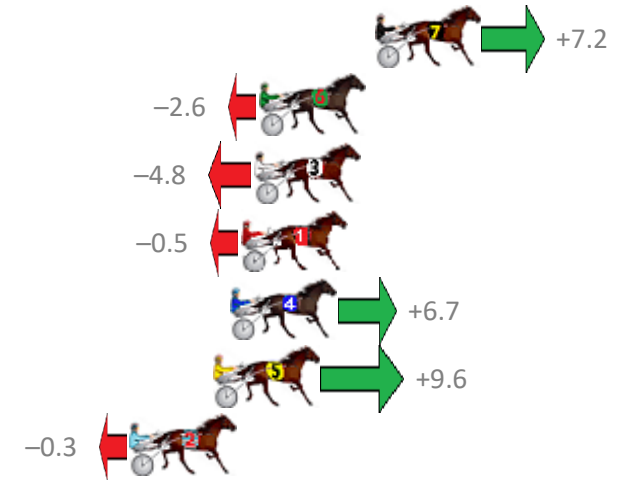

Redcliffe Race 3 Distance 1780m

Sunday, 28 July 2019

Gross Time: 2:10.60 MileRate: 1:58.10 LeadTime: 11.60s First Qtr: 29.00s Second Qtr: 30.50s Third Qtr: 29.00s Fourth Qtr: 30.50s

NoHorse	Plc	Margin	Time	800Time (W)	400 Time (W)
7 SCOTT TOM	1	0.0m	2:10.60	58.96s (1)	30.12s (1)
6 IMPETUOSO	2	4.6m	2:10.95	59.69s (1)	30.81s (1)
3 ROWDYS ACE	3	4.8m	2:10.97	59.86s (0)	30.87s (0)
1 CROCODILE PRINCESS	4	5.3m	2:11.00	59.54s (0)	30.57s (0)
4 BUKTHSYSTEM	5	5.7m	2:11.03	59.00s (1)	30.19s (1)
5 HALLY GUINEVERE	6	6.4m	2:11.09	58.79s (0)	29.91s (1)
2 WAVEDANCER	7	9.7m	2:11.34	59.52s (0)	30.55s (0)

Finish Position and metres gained from 800m

Sectionals
Powered by

PJ Harness Analyser
Master harness racing with the power of sectionals
Owners, Trainers and Punters - Check out what's new at www.pjdata.com.au

The Racing Queensland Board (trading as Racing Queensland) and provider are not responsible for the completeness or accuracy of any of the information contained herein, and makes no representations about its suitability for any purpose.