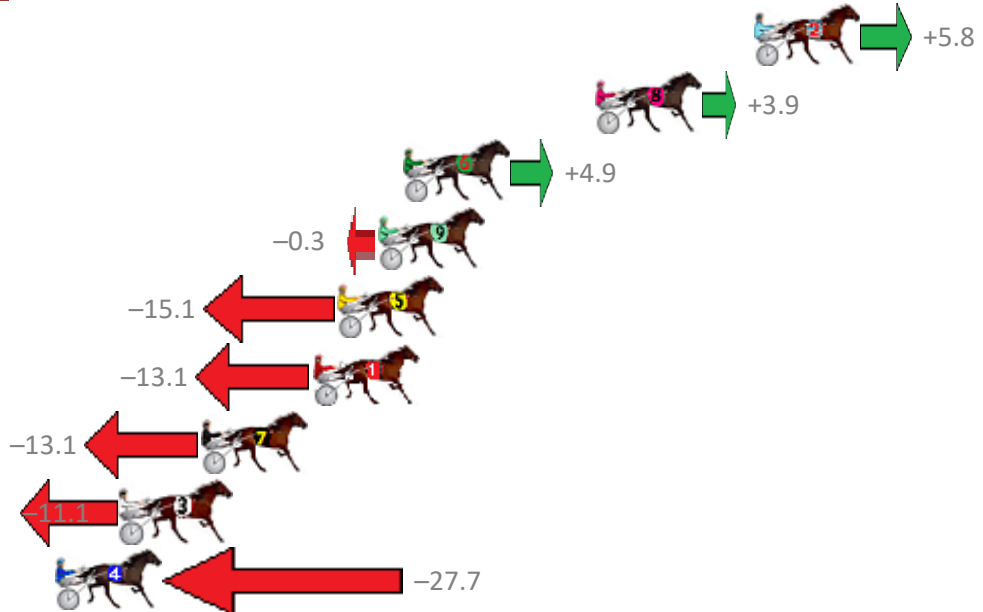

Redcliffe Race 1 Distance 1780m

Sunday, 28 July 2019

Gross Time: 2:10.70 MileRate: 1:58.10 LeadTime: 11.20s First Qtr: 30.10s Second Qtr: 30.50s Third Qtr: 29.40s Fourth Qtr: 29.50s

NoHorse	Plc	Margin	Time	800Time (W)	400 Time (W)
2 CAESARS ASTRUM	1	0.0m	2:10.70	58.47s (1)	29.19s (1)
8 WRITEABOUTCHELSEA	2	6.3m	2:11.16	58.61s (1)	29.32s (1)
6 RANCHO MAN	3	13.9m	2:11.73	58.54s (1)	29.70s (3)
9 WHERE'S TASCOTT	4	14.9m	2:11.80	58.92s (1)	29.76s (2)
5 HIGH ON MONTANA	5	16.5m	2:11.92	60.01s (1)	30.72s (1)
1 KEARNEY LANE	6	17.5m	2:11.99	59.86s (0)	30.30s (0)
7 FLASHING GOOD TIME	7	21.9m	2:12.32	59.86s (0)	30.32s (0)
3 STAR OF WONDER	8	25.1m	2:12.55	59.72s (0)	30.27s (1)
4 GRINYDONTCHA	9	27.7m	2:12.74	60.94s (0)	31.37s (0)

Finish Position and metres gained from 800m

Sectionals
Powered by

PJ Harness Analyser
Master harness racing with the power of sectionals
Owners, Trainers and Punters - Check out what's new at www.pjdata.com.au

The Racing Queensland Board (trading as Racing Queensland) and provider are not responsible for the completeness or accuracy of any of the information contained herein, and makes no representations about its suitability for any purpose.