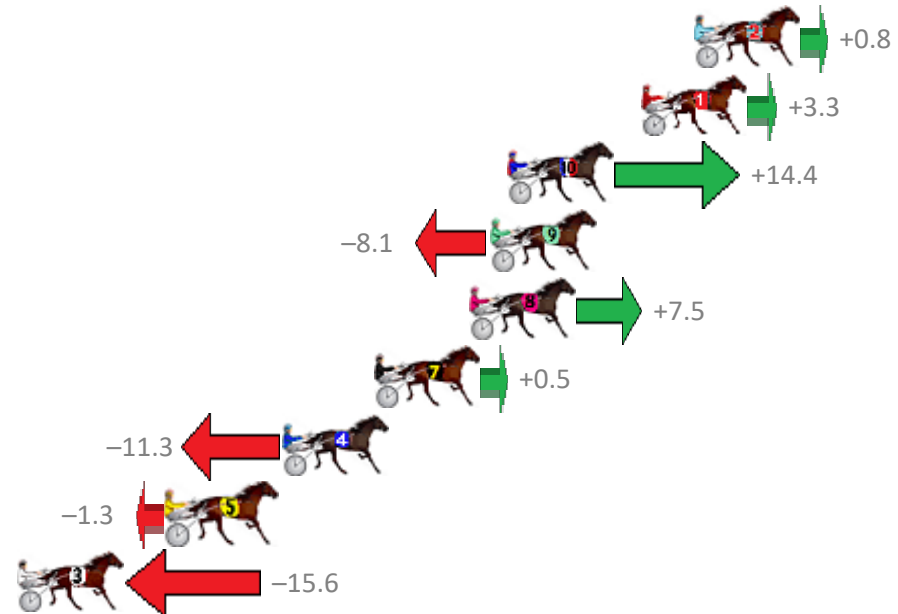

Redcliffe Race 2 Distance 1780m

Sunday, 28 July 2019

Gross Time: 2:12.90 MileRate: 2:00.20 LeadTime: 11.40s First Qtr: 30.60s Second Qtr: 29.80s Third Qtr: 30.10s Fourth Qtr: 31.00s

NoHorse	Plc	Margin	Time	800Time (W)	400 Time (W)
2 TELL THE FUTURE	1	0.0m	2:12.90	61.04s (0)	31.00s (0)
1 MANOFLISA	2	2.1m	2:13.06	60.85s (0)	30.79s (0)
10 CHASIN DREAMZ	3	7.4m	2:13.47	60.00s (1)	31.11s (2)
9 CHEYENNE AUTUMN	4	8.1m	2:13.53	61.72s (1)	31.60s (1)
8 PURE MADNESS	5	8.9m	2:13.59	60.53s (1)	30.87s (2)
7 RELAPSE	6	12.7m	2:13.88	61.06s (0)	31.18s (0)
4 THANKHEAVNFORGIRLS	7	16.3m	2:14.16	61.96s (1)	31.86s (1)
5 WHATA STRIDE	8	20.9m	2:14.52	61.20s (0)	31.53s (1)
3 GIGANTIC JASPER	9	26.8m	2:14.98	62.29s (1)	32.32s (1)

Finish Position and metres gained from 800m

Sectionals
Powered by

PJ Harness Analyser
Master harness racing with the power of sectionals
Owners, Trainers and Punters - Check out what's new at www.pjdata.com.au

The Racing Queensland Board (trading as Racing Queensland) and provider are not responsible for the completeness or accuracy of any of the information contained herein, and makes no representations about its suitability for any purpose.