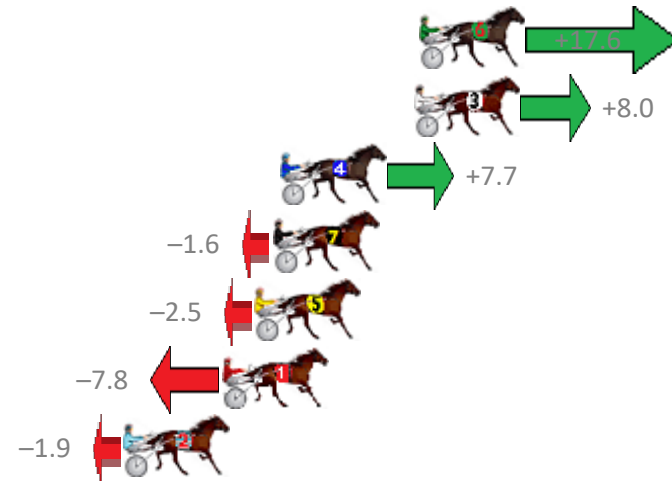

Redcliffe Race 4 Distance 1780m

Sunday, 28 July 2019

Gross Time: 2:13.10 MileRate: 2:00.30 LeadTime: 11.50s First Qtr: 31.20s Second Qtr: 31.60s Third Qtr: 29.50s Fourth Qtr: 29.30s

NoHorse	Plc	Margin	Time	800Time (W)	400 Time (W)
6 KISS CAM	1	0.0m	2:13.10	57.51s (1)	28.32s (3)
3 SWAFFHAM WATER	2	0.2m	2:13.11	58.21s (1)	28.98s (2)
4 NICSTAR	3	5.5m	2:13.50	58.23s (1)	29.03s (2)
7 KOTARE KASAI	4	5.8m	2:13.52	58.92s (0)	29.42s (0)
5 ALL GOOD WALLY	5	6.5m	2:13.58	58.98s (1)	29.70s (1)
1 RARING TO GO	6	7.8m	2:13.67	59.37s (0)	29.87s (0)
2 TOTAL DELIRIUM	7	11.7m	2:13.96	58.94s (0)	29.51s (0)

Finish Position and metres gained from 800m

Sectionals
Powered by

PJ Harness Analyser
Master harness racing with the power of sectionals
Owners, Trainers and Punters - Check out what's new at www.pjdata.com.au

The Racing Queensland Board (trading as Racing Queensland) and provider are not responsible for the completeness or accuracy of any of the information contained herein, and makes no representations about its suitability for any purpose.