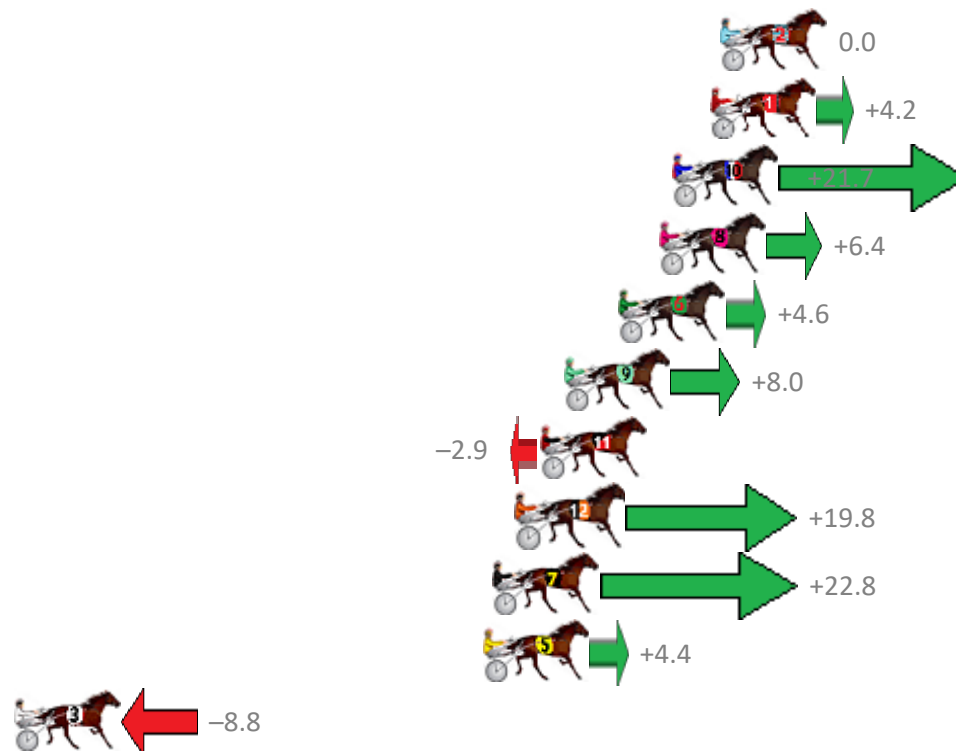

Albion Park Race 8 Distance 1660m

Tuesday, 30 July 2019

Gross Time: 1:57.30 MileRate: 1:53.70 LeadTime: 3.40s First Qtr: 27.20s Second Qtr: 29.50s Third Qtr: 28.00s Fourth Qtr: 29.20s

NoHorse	Plc	Margin	Time	800Time (W)	400 Time (W)
2 GOTTA GOOD REASON	1	0.0m	1:57.30	57.20s (0)	29.20s (0)
1 IMA BLACK BEAUTY	2	0.4m	1:57.33	56.90s (0)	28.91s (0)
10 SOMWHEREOVARAINB	3	1.9m	1:57.44	55.65s (2)	28.56s (2)
8 BEAU CISHLOM	4	2.4m	1:57.48	56.74s (0)	28.75s (0)
6 CHARMING MAJOR	5	4.0m	1:57.59	56.87s (1)	28.94s (1)
9 MUCHO MACHO MAN	6	6.2m	1:57.75	56.63s (0)	28.66s (0)
11 TROJAN BANNER	7	7.1m	1:57.82	57.41s (1)	29.50s (1)
12 CARLOAD	8	8.0m	1:57.88	55.78s (1)	28.72s (2)
7 WITHALOTOFLUCK	9	9.0m	1:57.96	55.57s (0)	28.43s (0)
5 FLAMING HERO	10	9.4m	1:57.99	56.89s (1)	29.00s (1)
3 LIFEINHEAVEN	11	28.6m	1:59.39	57.83s (1)	29.78s (1)

Finish Position and metres gained from 800m

Sectionals
Powered by

PJ Harness Analyser
Master harness racing with the power of sectionals
Owners, Trainers and Punters - Check out what's new at www.pjdata.com.au

The Racing Queensland Board (trading as Racing Queensland) and provider are not responsible for the completeness or accuracy of any of the information contained herein, and makes no representations about its suitability for any purpose.