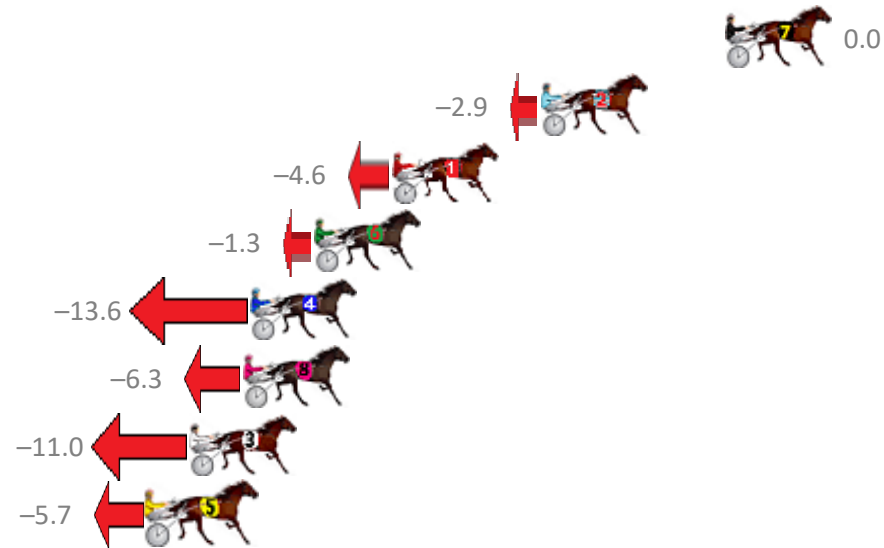

Albion Park Race 4 Distance 2138m

Tuesday, 30 July 2019

Gross Time: 2:34.40 MileRate: 1:56.20 LeadTime: 38.10s First Qtr: 30.40s Second Qtr: 30.10s Third Qtr: 28.60s Fourth Qtr: 27.20s

NoHorse	Plc	Margin	Time	800Time (W)	400 Time (W)
7 SPEECH IS SILVER	1	0.0m	2:34.40	55.80s (0)	27.20s (0)
2 GINA MACH	2	7.3m	2:34.90	56.00s (0)	27.37s (0)
1 CAESARS ASTRUM	3	13.2m	2:35.30	56.12s (0)	27.43s (0)
6 GOLD REACTOR	4	16.3m	2:35.51	55.89s (1)	27.44s (1)
4 AUNTY BESSY	5	18.8m	2:35.68	56.75s (1)	28.25s (1)
8 NIKALONG HENRY	6	19.1m	2:35.70	56.24s (0)	27.53s (0)
3 VICTREE MIKAYLA	7	21.2m	2:35.84	56.57s (1)	28.06s (1)
5 RAGING INFERNO	8	22.9m	2:35.96	56.20s (0)	27.60s (1)

Finish Position and metres gained from 800m

Sectionals
Powered by

PJ Harness Analyser
Master harness racing with the power of sectionals
Owners, Trainers and Punters - Check out what's new at www.pjdata.com.au

The Racing Queensland Board (trading as Racing Queensland) and provider are not responsible for the completeness or accuracy of any of the information contained herein, and makes no representations about its suitability for any purpose.