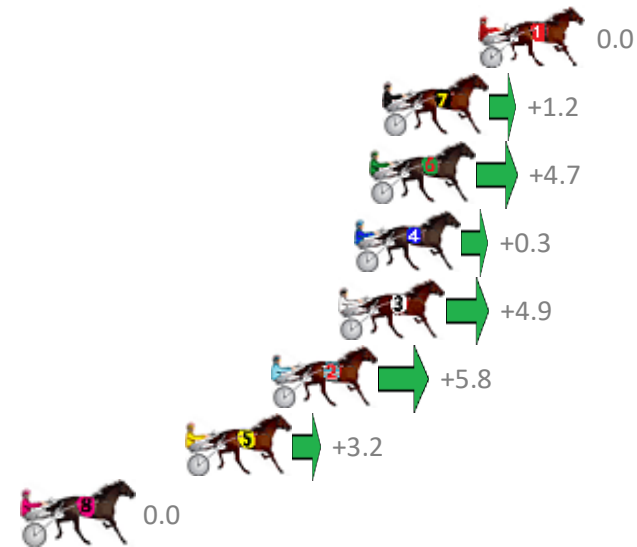

Albion Park Race 1 Distance 2138m

Tuesday, 30 July 2019

Gross Time: 2:42.10 MileRate: 2:02.00 LeadTime: 42.60s First Qtr: 31.60s Second Qtr: 30.20s Third Qtr: 28.00s Fourth Qtr: 29.70s

NoHorse	Plc	Margin	Time	800Time (W)	400 Time (W)
1 JUSTABILIKEMUM	1	0.0m	2:42.10	57.70s (0)	29.70s (0)
7 MATATOKI	2	3.8m	2:42.38	57.61s (1)	29.88s (1)
6 SOUTHERN ALPS	3	4.3m	2:42.42	57.36s (1)	29.37s (1)
4 SCORCHED	4	4.9m	2:42.46	57.68s (0)	29.56s (0)
3 LANSBURY	5	5.5m	2:42.51	57.35s (0)	29.16s (0)
2 MISS INVASION	6	8.2m	2:42.71	57.28s (1)	29.34s (1)
5 IVANOV	7	11.6m	2:42.96	57.47s (0)	29.24s (0)
8 MAYBETOTHEMAX	8	18.0m	2:43.44	57.70s (2)	30.18s (2)

Finish Position and metres gained from 800m

Sectionals
Powered by

PJ Harness Analyser
Master harness racing with the power of sectionals
Owners, Trainers and Punters - Check out what's new at www.pjdata.com.au

The Racing Queensland Board (trading as Racing Queensland) and provider are not responsible for the completeness or accuracy of any of the information contained herein, and makes no representations about its suitability for any purpose.