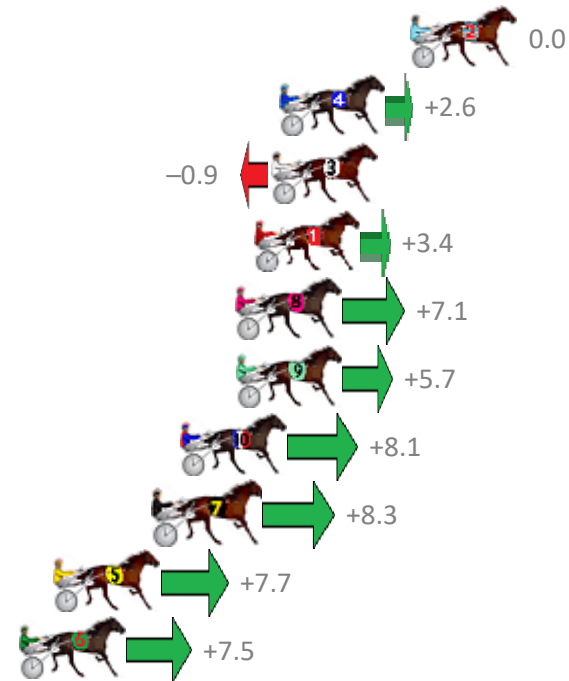

Albion Park Race 10 Distance 1660m

Tuesday, 30 July 2019

Gross Time: 1:59.30 MileRate: 1:55.70 LeadTime: 3.30s First Qtr: 27.90s Second Qtr: 31.10s Third Qtr: 29.30s Fourth Qtr: 27.70s

NoHorse	Plc	Margin	Time	800Time (W)	400 Time (W)
2 COBBLER LANE	1	0.0m	1:59.30	57.00s (0)	27.70s (0)
4 IMA BIRUBI BOY	2	5.2m	1:59.66	56.81s (1)	27.87s (1)
3 FLYING WINGARD	3	5.5m	1:59.68	57.06s (0)	27.78s (0)
1 GUNRNEEDABIGRBOAT	4	6.2m	1:59.73	56.76s (0)	27.51s (0)
8 OUR UNCLE ALAN	5	6.9m	1:59.78	56.49s (0)	27.25s (0)
9 THANKS JACK	6	6.9m	1:59.78	56.59s (1)	27.65s (1)
10 JUSTA DALE	7	9.1m	1:59.93	56.42s (1)	27.49s (1)
7 LITTLELIONELJAMES	8	10.1m	1:60.00	56.41s (0)	27.15s (0)
5 DAPPER	9	14.1m	2:00.28	56.45s (1)	27.51s (1)
6 RENEE DALE	10	15.5m	2:00.37	56.47s (0)	27.31s (1)

Finish Position and metres gained from 800m

Sectionals
Powered by

PJ Harness Analyser
Master harness racing with the power of sectionals
Owners, Trainers and Punters - Check out what's new at www.pjdata.com.au

The Racing Queensland Board (trading as Racing Queensland) and provider are not responsible for the completeness or accuracy of any of the information contained herein, and makes no representations about its suitability for any purpose.