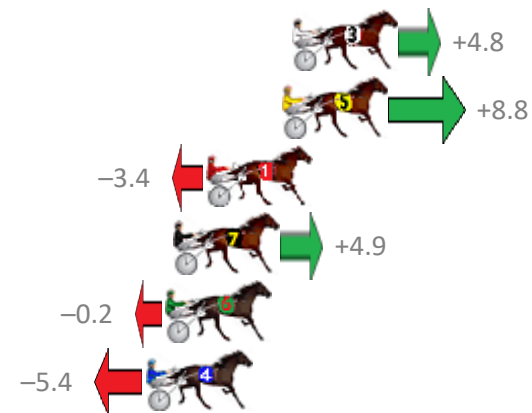

Albion Park Race 5 Distance 2138m

Tuesday, 30 July 2019

Gross Time: 2:33.00 MileRate: 1:55.10 LeadTime: 37.70s First Qtr: 29.10s Second Qtr: 29.80s Third Qtr: 27.80s Fourth Qtr: 28.60s

NoHorse	Plc	Margin	Time	800Time (W)	400 Time (W)
3 ROCKNROLL EMMA	1	0.0m	2:33.00	56.06s (0)	28.27s (0)
5 MAFUTA VAUTIN	2	0.4m	2:33.03	55.78s (1)	28.40s (2)
1 PLATINUM ROULETTE	3	3.4m	2:33.24	56.64s (0)	28.84s (0)
7 PSYCHEDELIC	4	4.7m	2:33.34	56.05s (0)	28.41s (2)
6 THE SHADY ONE	5	5.0m	2:33.36	56.41s (1)	28.61s (1)
4 LUCIFERS LEGEND	6	5.8m	2:33.41	56.78s (1)	29.00s (1)

Finish Position and metres gained from 800m

Sectionals
Powered by

PJ Harness Analyser
Master harness racing with the power of sectionals
Owners, Trainers and Punters - Check out what's new at www.pjdata.com.au

The Racing Queensland Board (trading as Racing Queensland) and provider are not responsible for the completeness or accuracy of any of the information contained herein, and makes no representations about its suitability for any purpose.