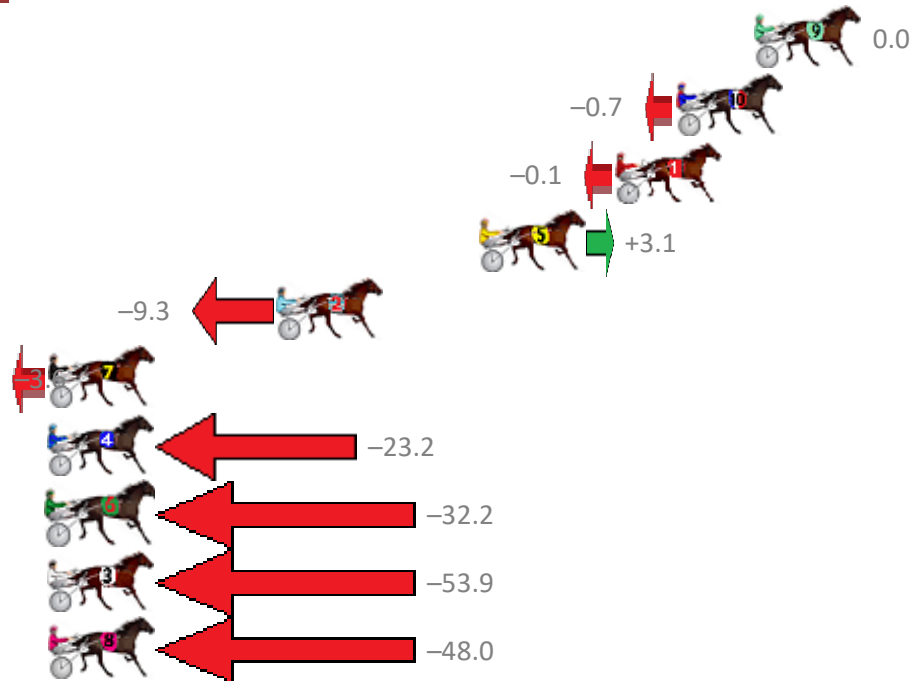

Albion Park Race 2 Distance 2647m

Tuesday, 30 July 2019

Gross Time: 3:22.10 MileRate: 2:01.50 LeadTime: 83.50s First Qtr: 29.70s Second Qtr: 30.00s Third Qtr: 28.90s Fourth Qtr: 30.00s

NoHorse	Plc	Margin	Time	800Time (W)	400 Time (W)
9 LAVROS TEXAS	1	0.0m	3:22.10	58.90s (0)	30.00s (0)
10 GARLAND GREENE	2	3.1m	3:22.33	58.95s (1)	29.89s (0)
1 DAY TOURER	3	5.5m	3:22.51	58.91s (0)	29.62s (0)
5 WHATABOYZ	4	10.9m	3:22.92	58.67s (0)	29.72s (2)
2 POPCORN SUTTON	5	18.9m	3:23.52	59.58s (0)	30.32s (1)
7 ALS LAW	6	28.0m	3:24.20	59.17s (1)	29.75s (2)
4 LAVROS SEGIL	7	43.0m	3:25.33	60.61s (1)	30.54s (3)
6 MELPARK MAGIC	8	47.2m	3:25.64	61.27s (1)	31.50s (2)
3 BOURBONONTHEROCK	9	63.9m	3:26.89	62.87s (1)	32.54s (1)
8 IM THE COMMANDO	10	68.0m	3:27.20	62.43s (0)	32.81s (0)

Finish Position and metres gained from 800m

Sectionals
Powered by

PJ Harness Analyser
Master harness racing with the power of sectionals
Owners, Trainers and Punters - Check out what's new at www.pjdata.com.au

The Racing Queensland Board (trading as Racing Queensland) and provider are not responsible for the completeness or accuracy of any of the information contained herein, and makes no representations about its suitability for any purpose.