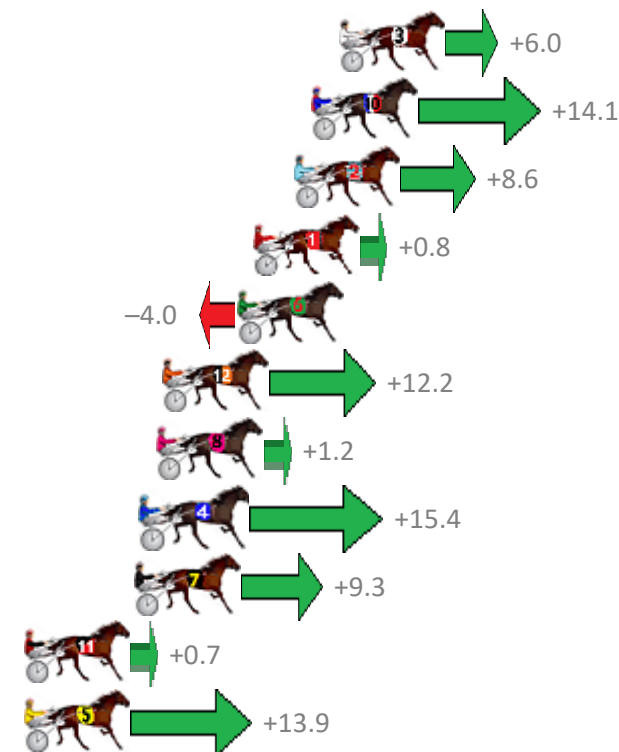

Albion Park Race 9 Distance 1660m

Tuesday, 30 July 2019

Gross Time: 1:57.90 MileRate: 1:54.30 LeadTime: 3.40s First Qtr: 26.80s Second Qtr: 30.90s Third Qtr: 28.50s Fourth Qtr: 28.30s

NoHorse	Plc	Margin	Time	800Time (W)	400 Time (W)
3 VETTEL	1	0.0m	1:57.90	56.37s (1)	28.14s (1)
10 JUMPING JOLT	2	1.1m	1:57.98	55.80s (1)	27.78s (2)
2 OYSTER STRIDE	3	1.8m	1:58.03	56.19s (1)	28.14s (2)
1 SOMEMONDOSOMEW	4	3.4m	1:58.14	56.74s (0)	28.23s (0)
6 IAMBOOGIE	5	4.0m	1:58.18	57.08s (0)	28.58s (0)
12 POLISHED ROCKS	6	7.0m	1:58.40	55.93s (1)	28.10s (1)
8 GOD SAKE	7	7.2m	1:58.41	56.71s (0)	28.17s (0)
4 LIKEALLOFUS	8	7.8m	1:58.45	55.71s (1)	27.82s (1)
7 IMA GRUMPY POSSUM	9	8.1m	1:58.47	56.14s (0)	27.60s (0)
11 LOCHINVER	10	12.5m	1:58.78	56.75s (0)	28.22s (0)
5 BELLS BEACH HOUSE	11	12.5m	1:58.78	55.81s (2)	28.15s (2)

Finish Position and metres gained from 800m

Sectionals
Powered by

PJ Harness Analyser
Master harness racing with the power of sectionals
Owners, Trainers and Punters - Check out what's new at www.pjdata.com.au

The Racing Queensland Board (trading as Racing Queensland) and provider are not responsible for the completeness or accuracy of any of the information contained herein, and makes no representations about its suitability for any purpose.