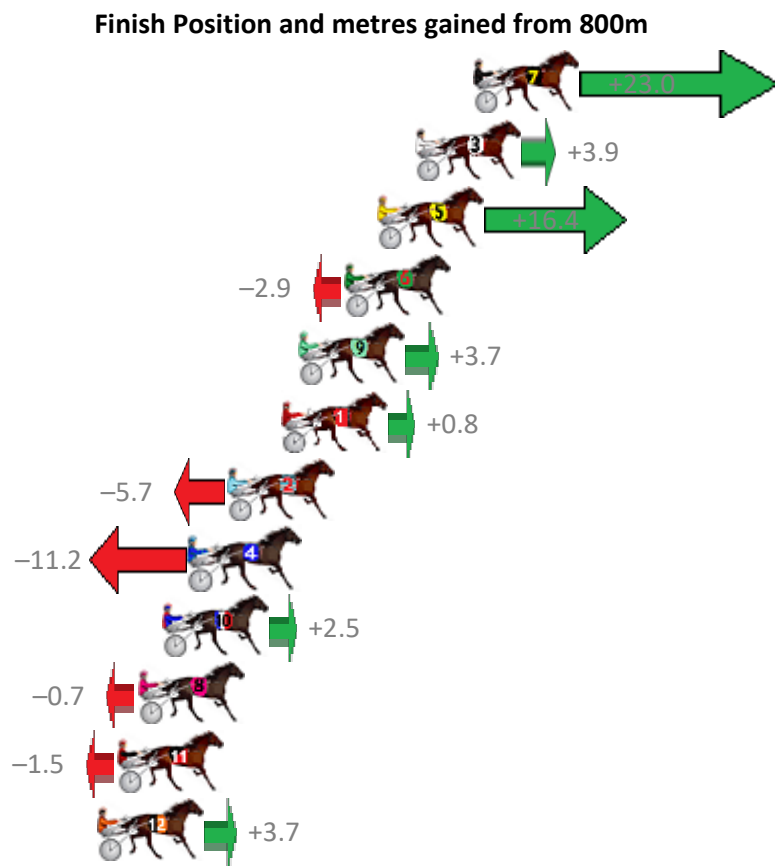

Albion Park Race 7 Distance 1660m

Tuesday, 30 July 2019

Gross Time: 1:58.60 MileRate: 1:55.00 LeadTime: 3.40s First Qtr: 26.70s Second Qtr: 31.60s Third Qtr: 28.20s Fourth Qtr: 28.70s

NoHorse	Plc	Margin	Time	800Time (W)	400 Time (W)
7 CARDLESFROMHEAVEN	1	0.0m	1:58.60	55.26s (2)	27.74s (2)
3 FIRE AND ICE	2	2.3m	1:58.77	56.62s (1)	28.56s (1)
5 KINETIC KATE	3	3.8m	1:58.87	55.73s (1)	27.60s (1)
6 KEY LARGO	4	5.1m	1:58.97	57.11s (1)	29.07s (1)
9 MAJOR CURRENCY	5	6.9m	1:59.10	56.64s (1)	28.59s (1)
1 BLINGITTOTHEMAX	6	7.6m	1:59.15	56.84s (0)	28.43s (0)
2 SOLDIER OF FORTUNE	7	9.7m	1:59.30	57.31s (0)	28.88s (0)
4 APHORISM	8	11.2m	1:59.40	57.70s (0)	29.29s (0)
10 MOTU RAMPAGE	9	12.3m	1:59.48	56.72s (1)	28.66s (1)
8 THATS HOW WEROLL	10	13.3m	1:59.55	56.95s (0)	28.52s (0)
11 OLIVER WINKLE	11	14.1m	1:59.61	57.01s (2)	29.42s (2)
12 COOL SCOOTER	12	14.9m	1:59.67	56.64s (2)	29.11s (2)

Sectionals
Powered by

PJ Harness Analyser
Master harness racing with the power of sectionals
Owners, Trainers and Punters - Check out what's new at www.pjdata.com.au

The Racing Queensland Board (trading as Racing Queensland) and provider are not responsible for the completeness or accuracy of any of the information contained herein, and makes no representations about its suitability for any purpose.