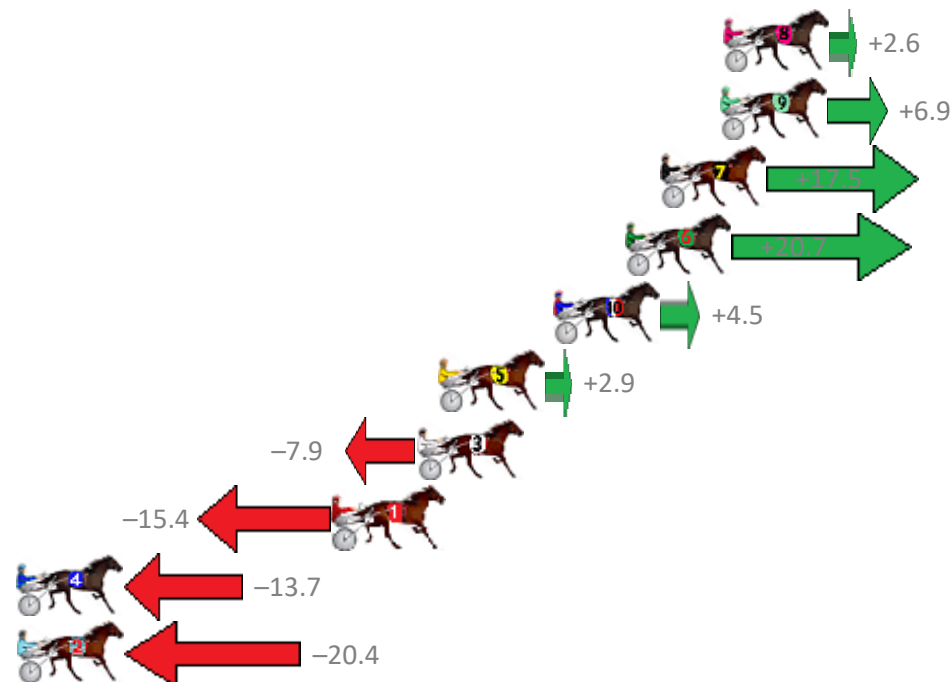

Albion Park Race 6 Distance 1660m

Tuesday, 30 July 2019

Gross Time: 1:59.00 MileRate: 1:55.40 LeadTime: 3.30s First Qtr: 27.10s Second Qtr: 31.40s Third Qtr: 28.40s Fourth Qtr: 28.80s

NoHorse	Plc	Margin	Time	800Time (W)	400 Time (W)
8 MISS BLUE GLORY	1	0.0m	1:59.00	57.01s (1)	28.66s (1)
9 ARK ME	2	0.1m	1:59.01	56.71s (1)	28.33s (1)
7 SPORTS STORY	3	2.5m	1:59.18	55.95s (1)	28.50s (2)
6 THE MONEY BALL	4	3.9m	1:59.28	55.72s (1)	28.25s (2)
10 CROWN MOJO	5	6.7m	1:59.48	56.88s (1)	28.46s (1)
5 SIRIUS VICKI	6	11.3m	1:59.81	56.99s (0)	28.20s (0)
3 KWASII	7	12.1m	1:59.87	57.76s (0)	29.34s (0)
1 MINTED MONTANA	8	15.4m	2:00.11	58.30s (0)	29.91s (0)
4 PERFECT FEELING	9	29.1m	2:01.10	58.18s (1)	29.48s (1)
2 KOOKABURRAPRINCESS	10	30.2m	2:01.17	58.66s (0)	29.89s (0)

Finish Position and metres gained from 800m

Sectionals
Powered by

PJ Harness Analyser
Master harness racing with the power of sectionals
Owners, Trainers and Punters - Check out what's new at www.pjdata.com.au

The Racing Queensland Board (trading as Racing Queensland) and provider are not responsible for the completeness or accuracy of any of the information contained herein, and makes no representations about its suitability for any purpose.