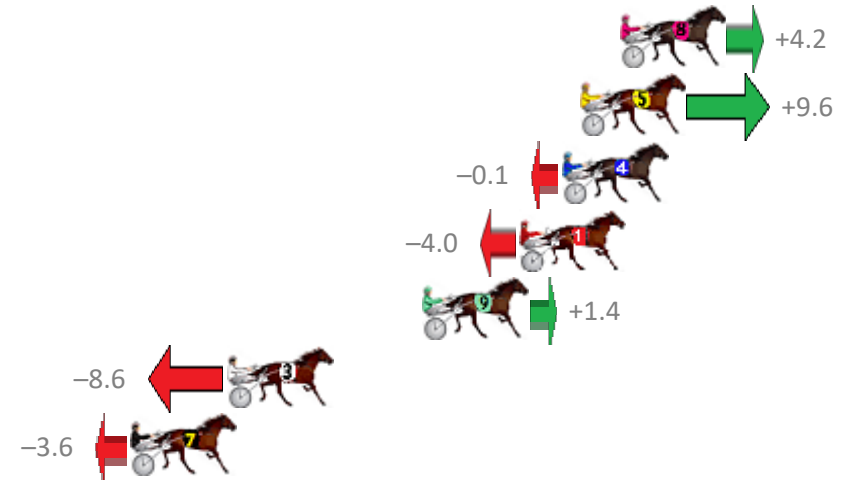

Albion Park Race 3 Distance 1660m

Tuesday, 30 July 2019

Gross Time: 2:00.50 MileRate: 1:56.80 LeadTime: 3.30s First Qtr: 29.30s Second Qtr: 30.90s Third Qtr: 28.20s Fourth Qtr: 28.80s

NoHorse	Plc	Margin	Time	800Time (W)	400 Time (W)
8 LEFT A HURRIKANE	1	0.0m	2:00.50	56.70s (0)	28.40s (0)
5 TARGARYEN HANOVER	2	1.6m	2:00.62	56.32s (1)	28.09s (1)
4 JEWEL OF PEAK	3	2.3m	2:00.67	57.01s (1)	28.78s (1)
1 MAYWYNS JEWEL	4	4.0m	2:00.79	57.28s (0)	29.09s (0)
9 BOPPIN THE BLUES	5	7.8m	2:01.06	56.90s (0)	28.44s (0)
3 MISS LILY MAY	6	15.6m	2:01.62	57.61s (1)	29.40s (1)
7 GLENEAGLE WARRIOR	7	19.4m	2:01.90	57.26s (1)	29.04s (1)

Finish Position and metres gained from 800m

Sectionals
Powered by

PJ Harness Analyser
Master harness racing with the power of sectionals
Owners, Trainers and Punters - Check out what's new at www.pjdata.com.au

The Racing Queensland Board (trading as Racing Queensland) and provider are not responsible for the completeness or accuracy of any of the information contained herein, and makes no representations about its suitability for any purpose.